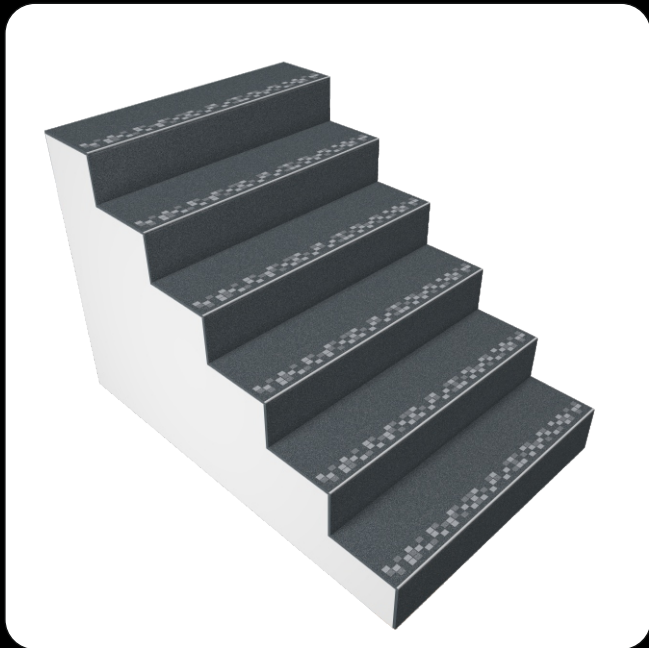

410

Step

410

Riser

411

Step

411

Riser