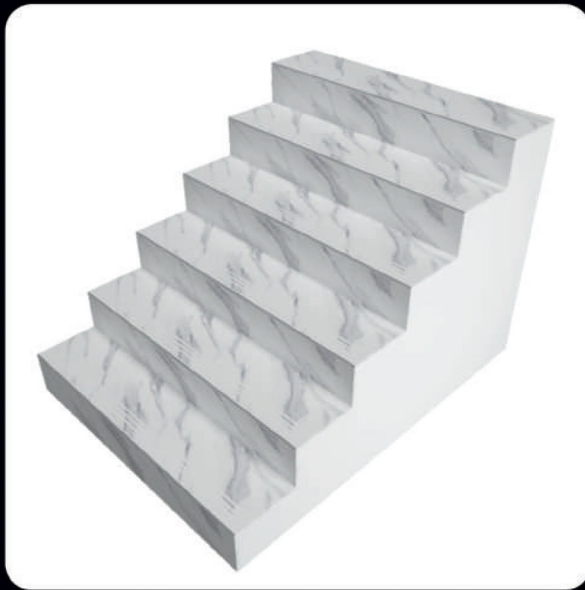

**VITRIFIED
STEP & RISER**

**MATT | 3.25 | 200X1000MM
FINISH | FEET | 300X1000MM**