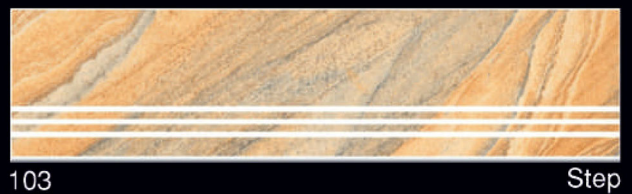

3.25  
FEET

WE

design YOUR  
dream

2022  
EDITION

3.25 FEET  
Step - 300x1000mm  
Riser - 200x1000mm

**VITRIFIED  
STEP & RISER**

**MATT FINISH | 3.25 FEET | 200X1000MM  
300X1000MM**

**VITRIFIED  
STEP & RISER**

**MATT FINISH | 3.25 FEET | 200X1000MM  
300X1000MM**

104

Step

104

Riser

105

Step

105