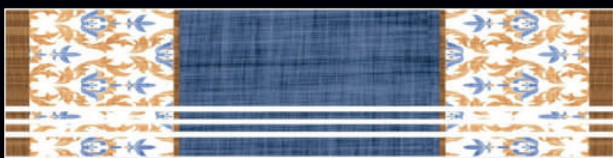

**VITRIFIED
STEP & RISER**

**MATT FINISH | 3.25 FEET | 200X1000MM
300X1000MM**

104

Step

104

Riser

105

Step

105

Riser

106

Step

106

Riser