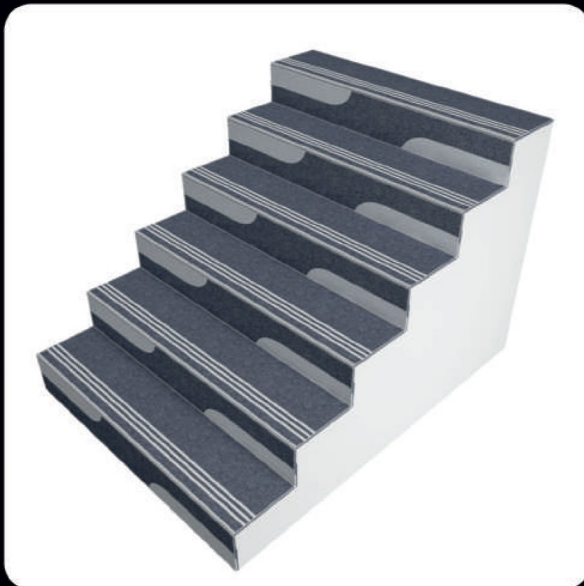

**VITRIFIED
STEP & RISER**

**MATT FINISH | 3.25 FEET | 200X1000MM
300X1000MM**