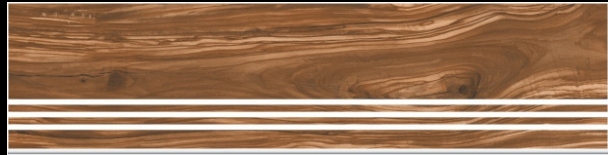

305

Step

305

Riser

306

Step

306

Riser

307

Step

307

Riser