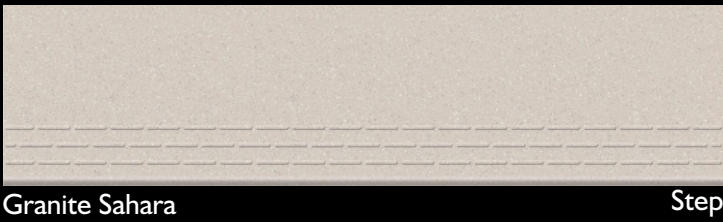

Granite Black

Riser

Granite Sand

Step

Granite Sand

Riser

Vitrified
step & Riser

Full body | 4 FEET | 200X1200mm
300x1200mm

Granite Tan

Step

Granite Tan

Riser

Granite Jet Black

Step

Granite Jet Black

Riser