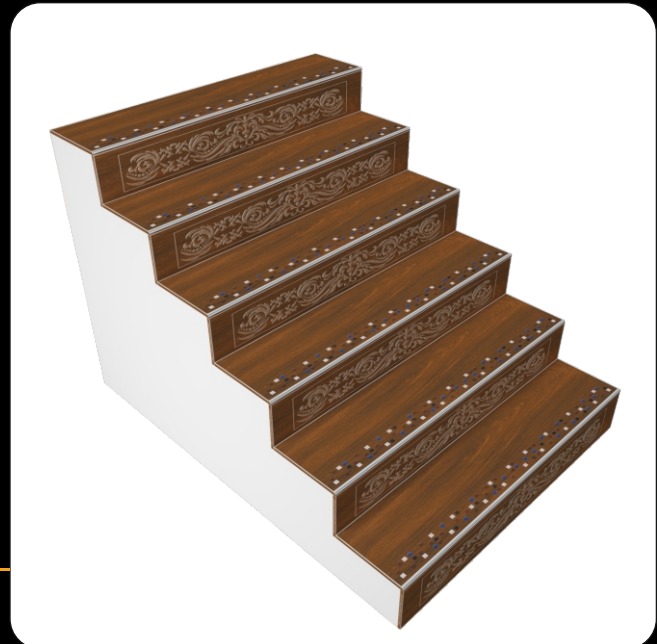

200X1200mm
300x1200mm

4
FEET

Pixel
series

601

Step

601

Riser

602

Step

602

Riser

604

Step

604

Riser