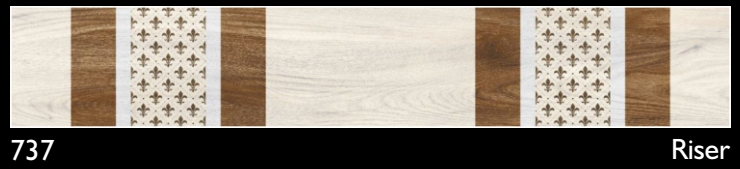

732

Step

732

Riser

Vitrified
step & Riser

Matt
finish | 4
FEET | 200X1200mm
300x1200mm

741

Step