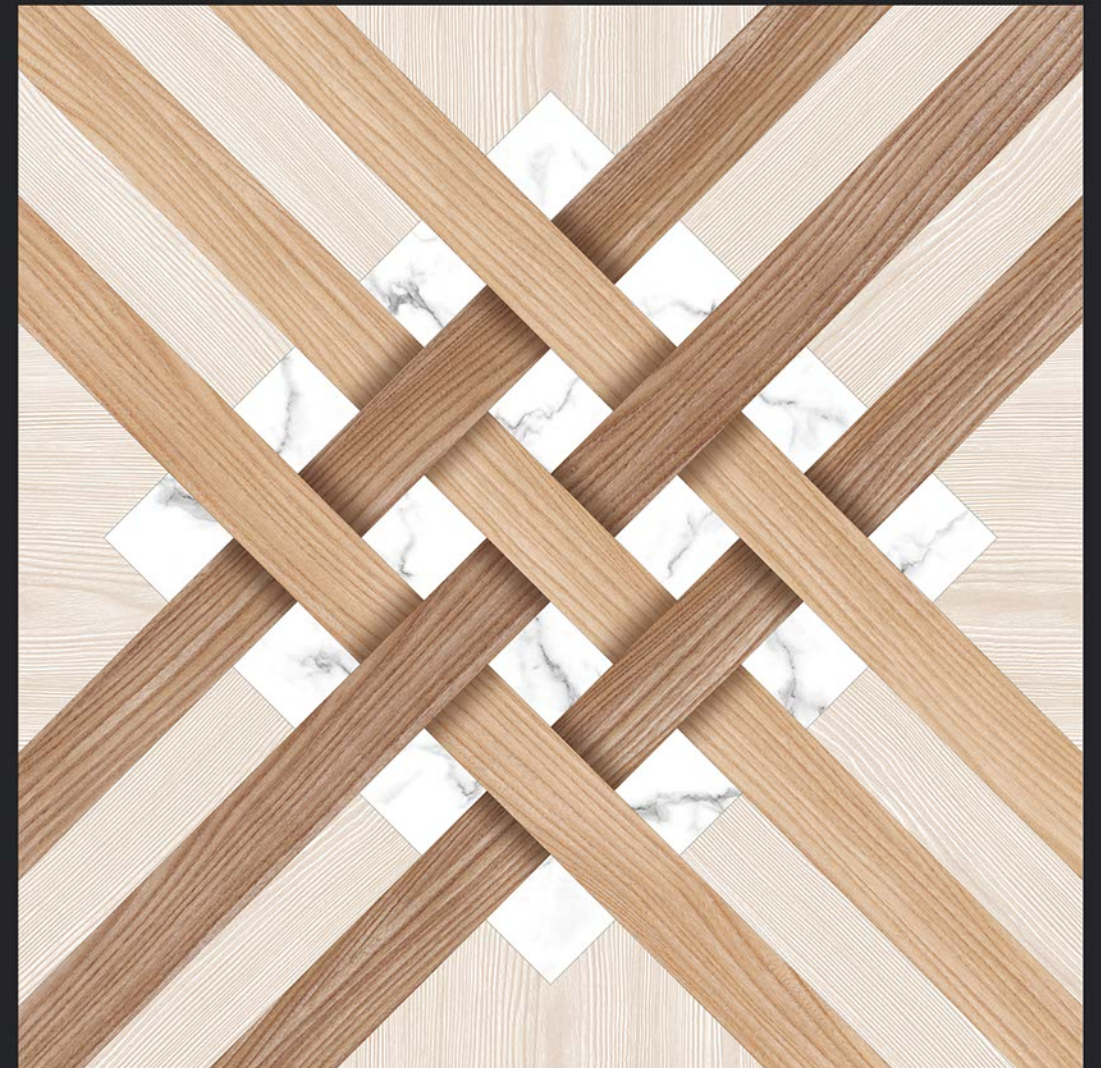

SATIN MATT SERIES