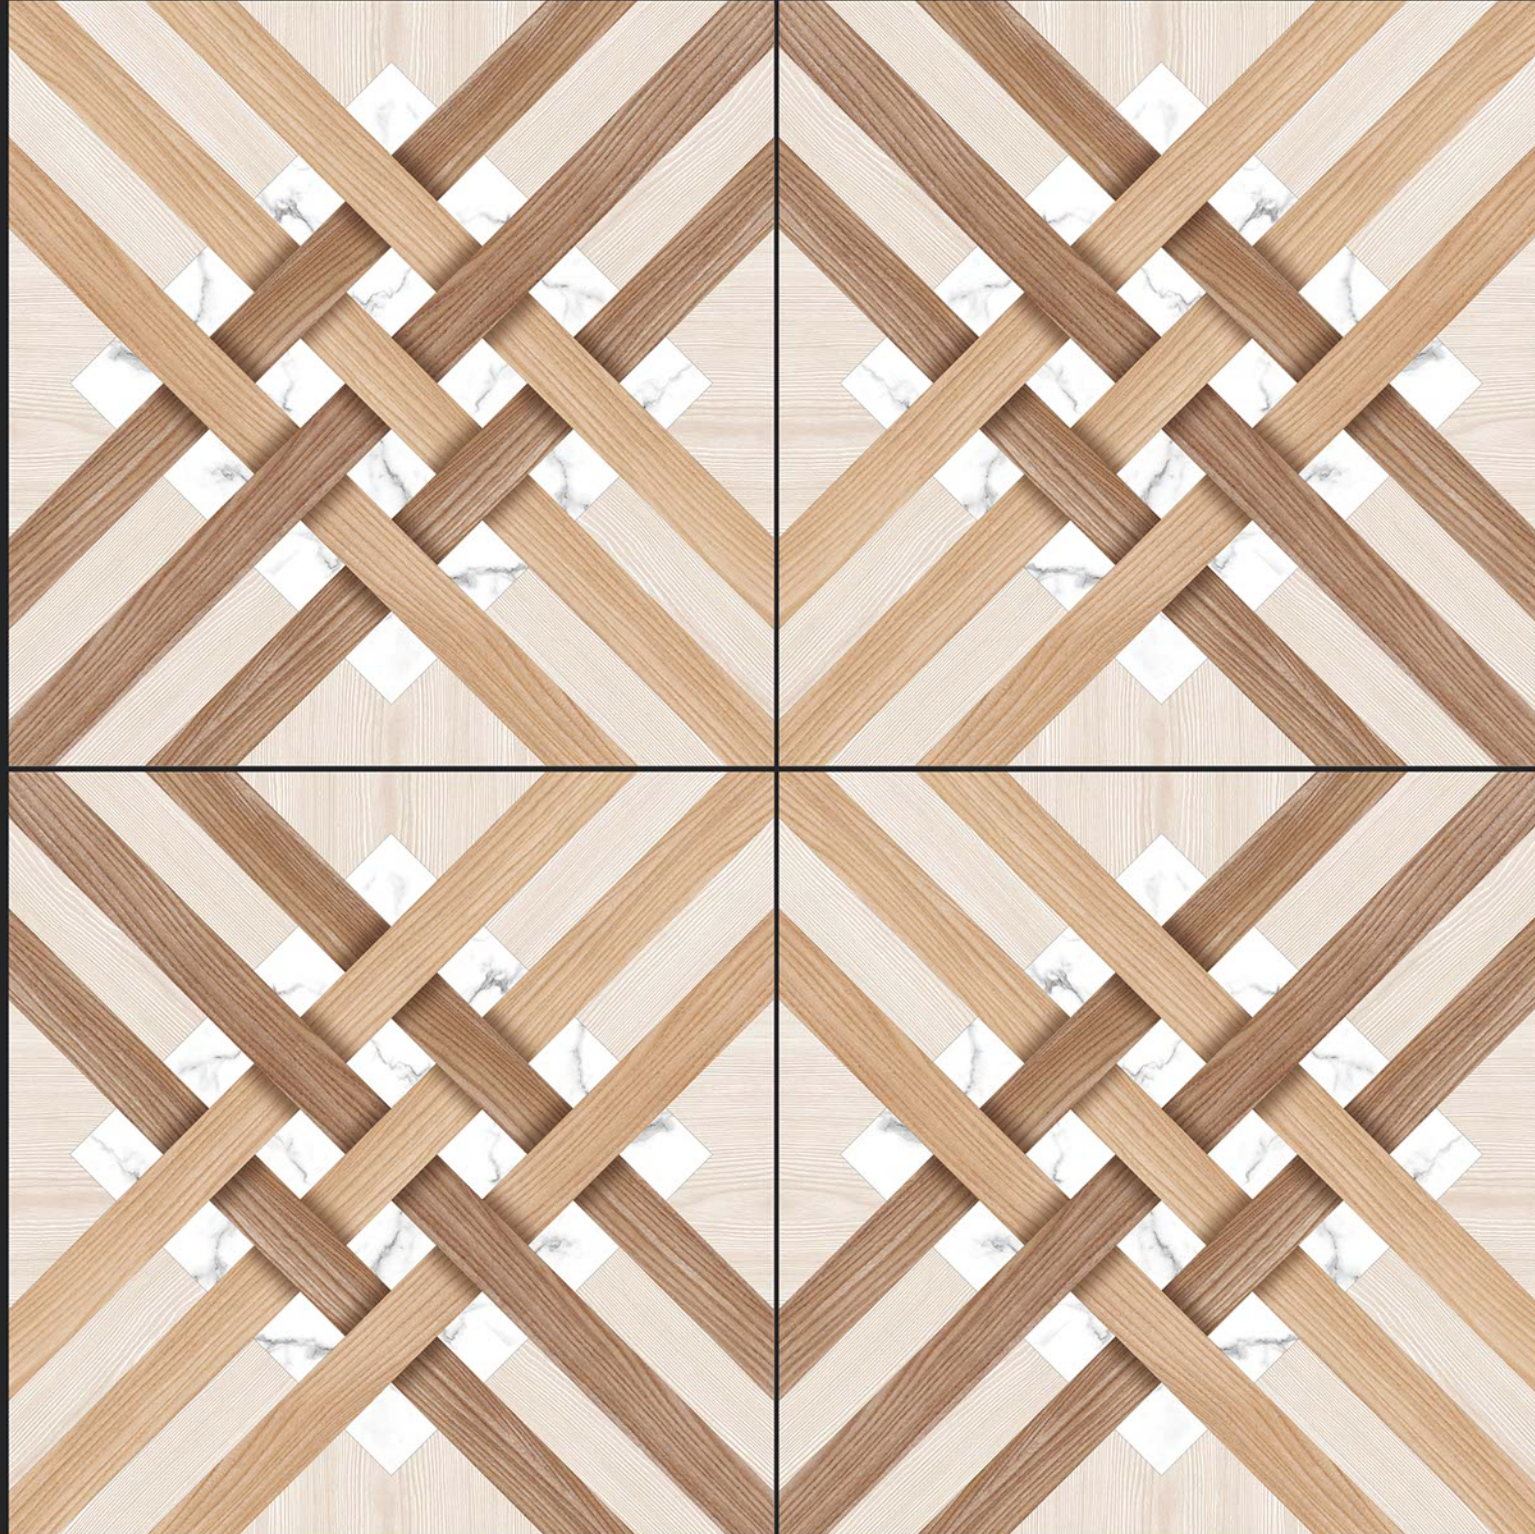

Digital
PORCELAIN TILES
600x600mm