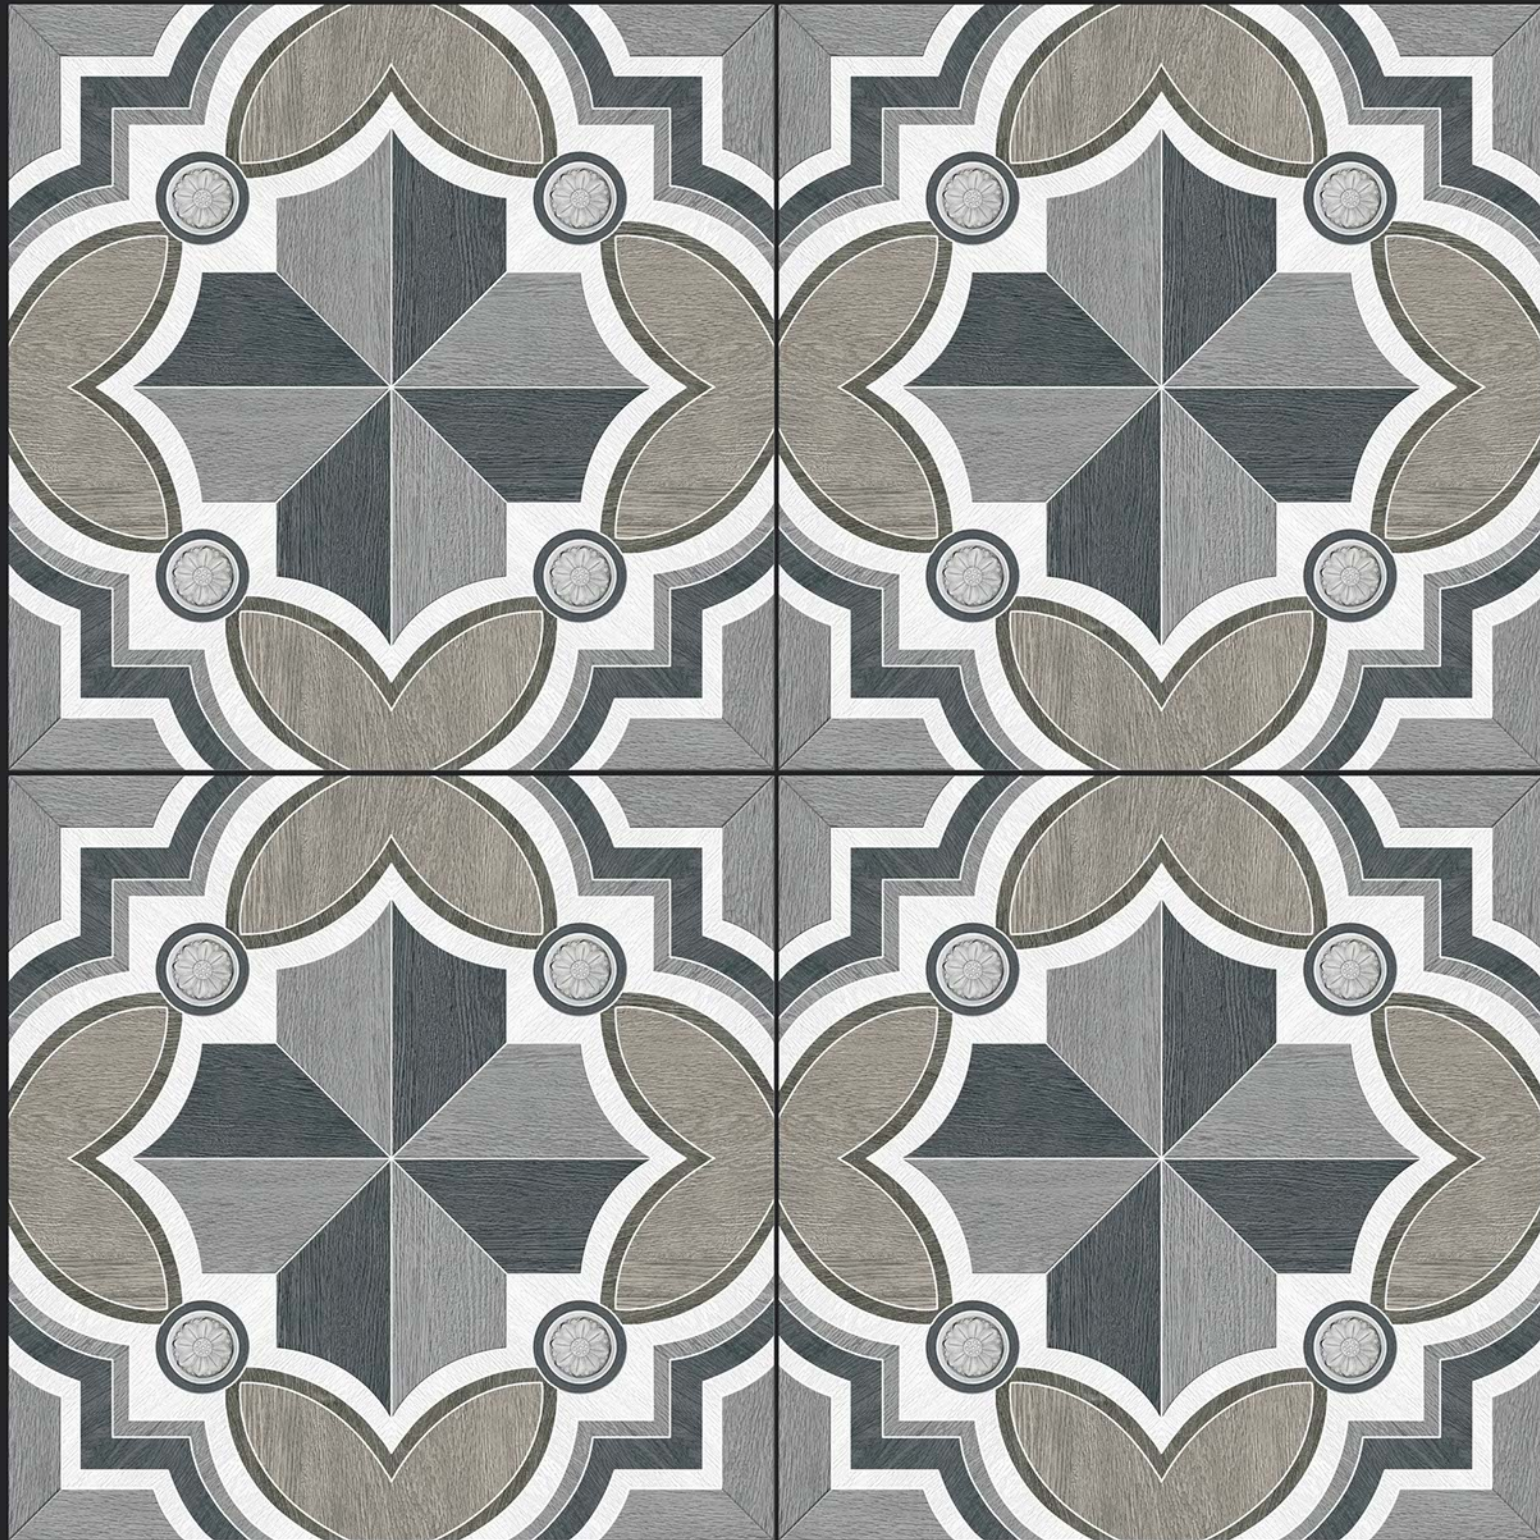

SATIN MATT SERIES

DIGITAL  
PRINTING

RECTIFIED

ECO FRIENDLY

5073

**Digital**  
PORCELAIN TILES  
600x600mm

SATIN MATT SERIES

DIGITAL  
PRINTING