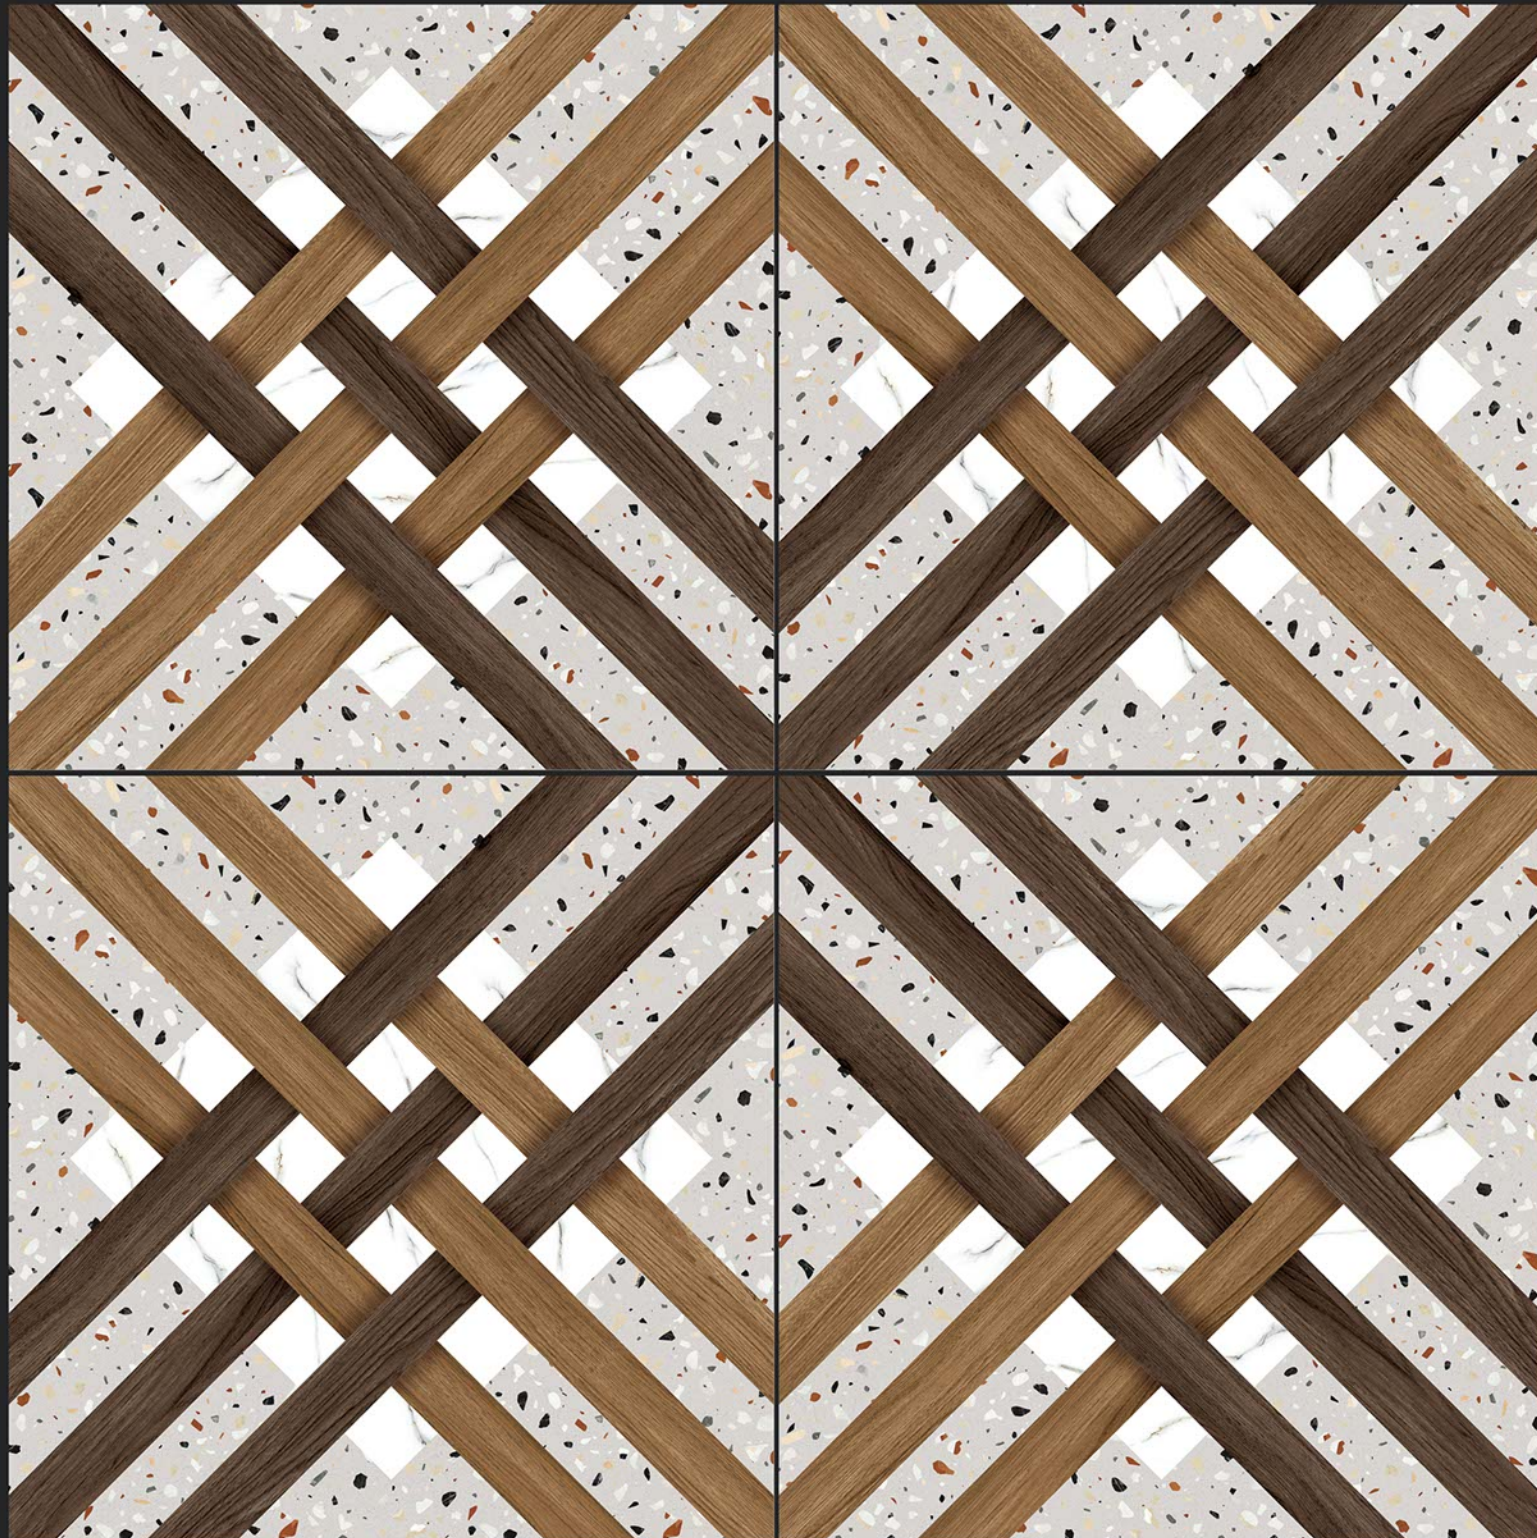

5075

**Digital**  
PORCELAIN TILES  
600x600mm

SATIN MATT SERIES

DIGITAL  
PRINTING

RECTIFIED

ECO FRIENDLY

5076

**Digital**  
PORCELAIN TILES  
600x600mm