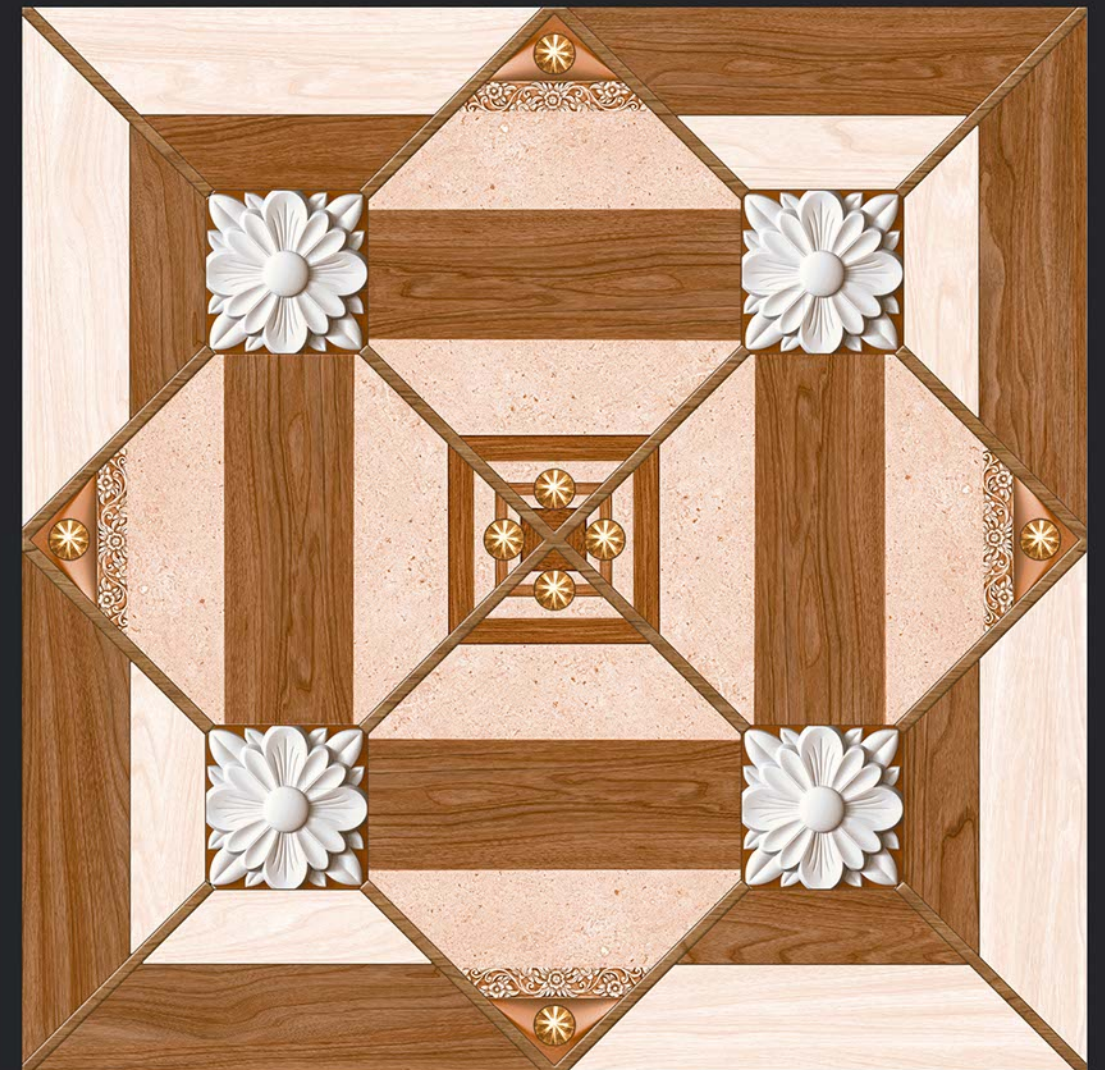

SATIN MATT SERIES

DIGITAL  
PRINTING

RECTIFIED

ECO FRIENDLY

5062

SATIN MATT SERIES

**Digital**  
PORCELAIN TILES  
600x600mm

SATIN MATT SERIES