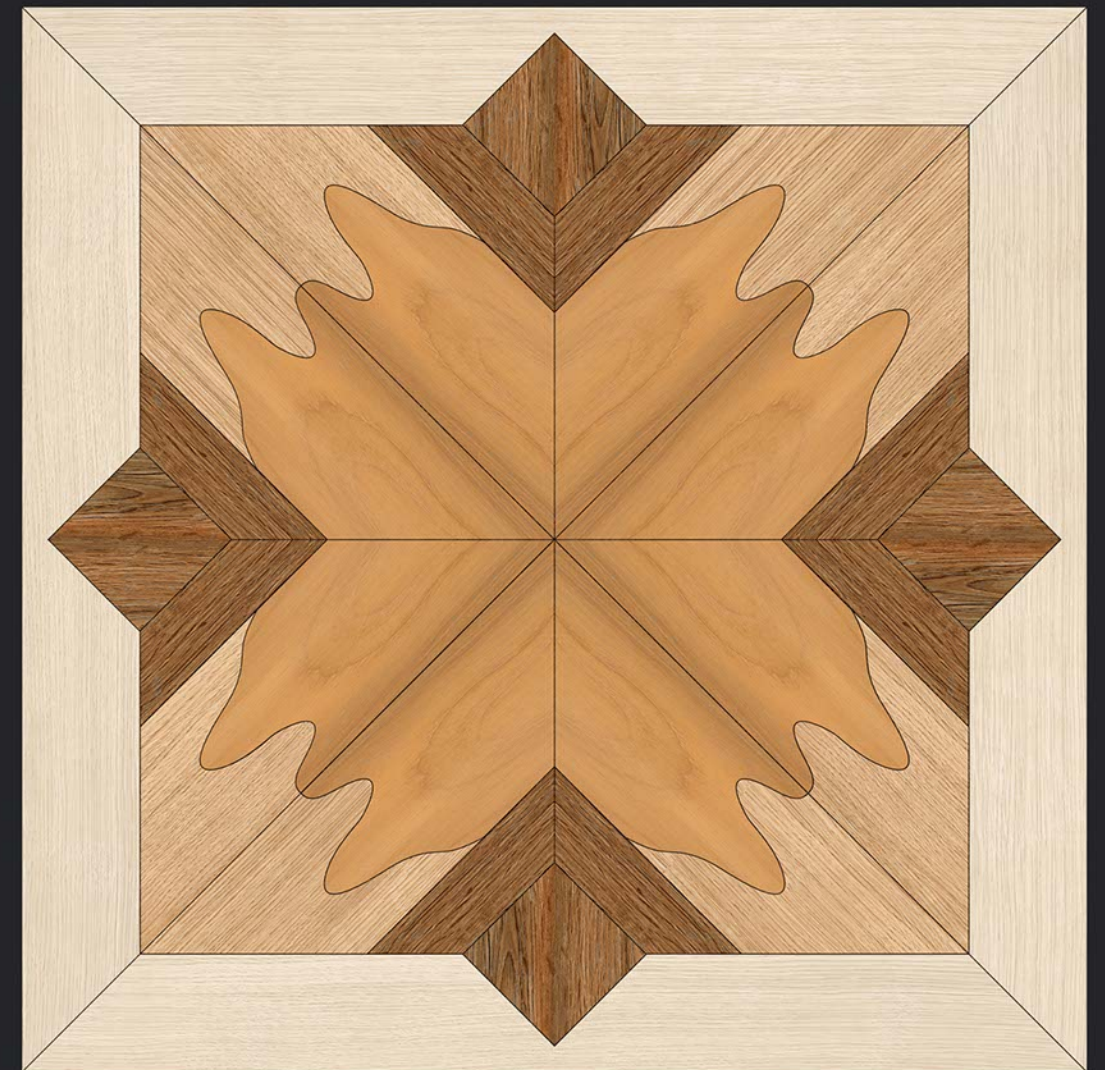

SATIN MATT SERIES