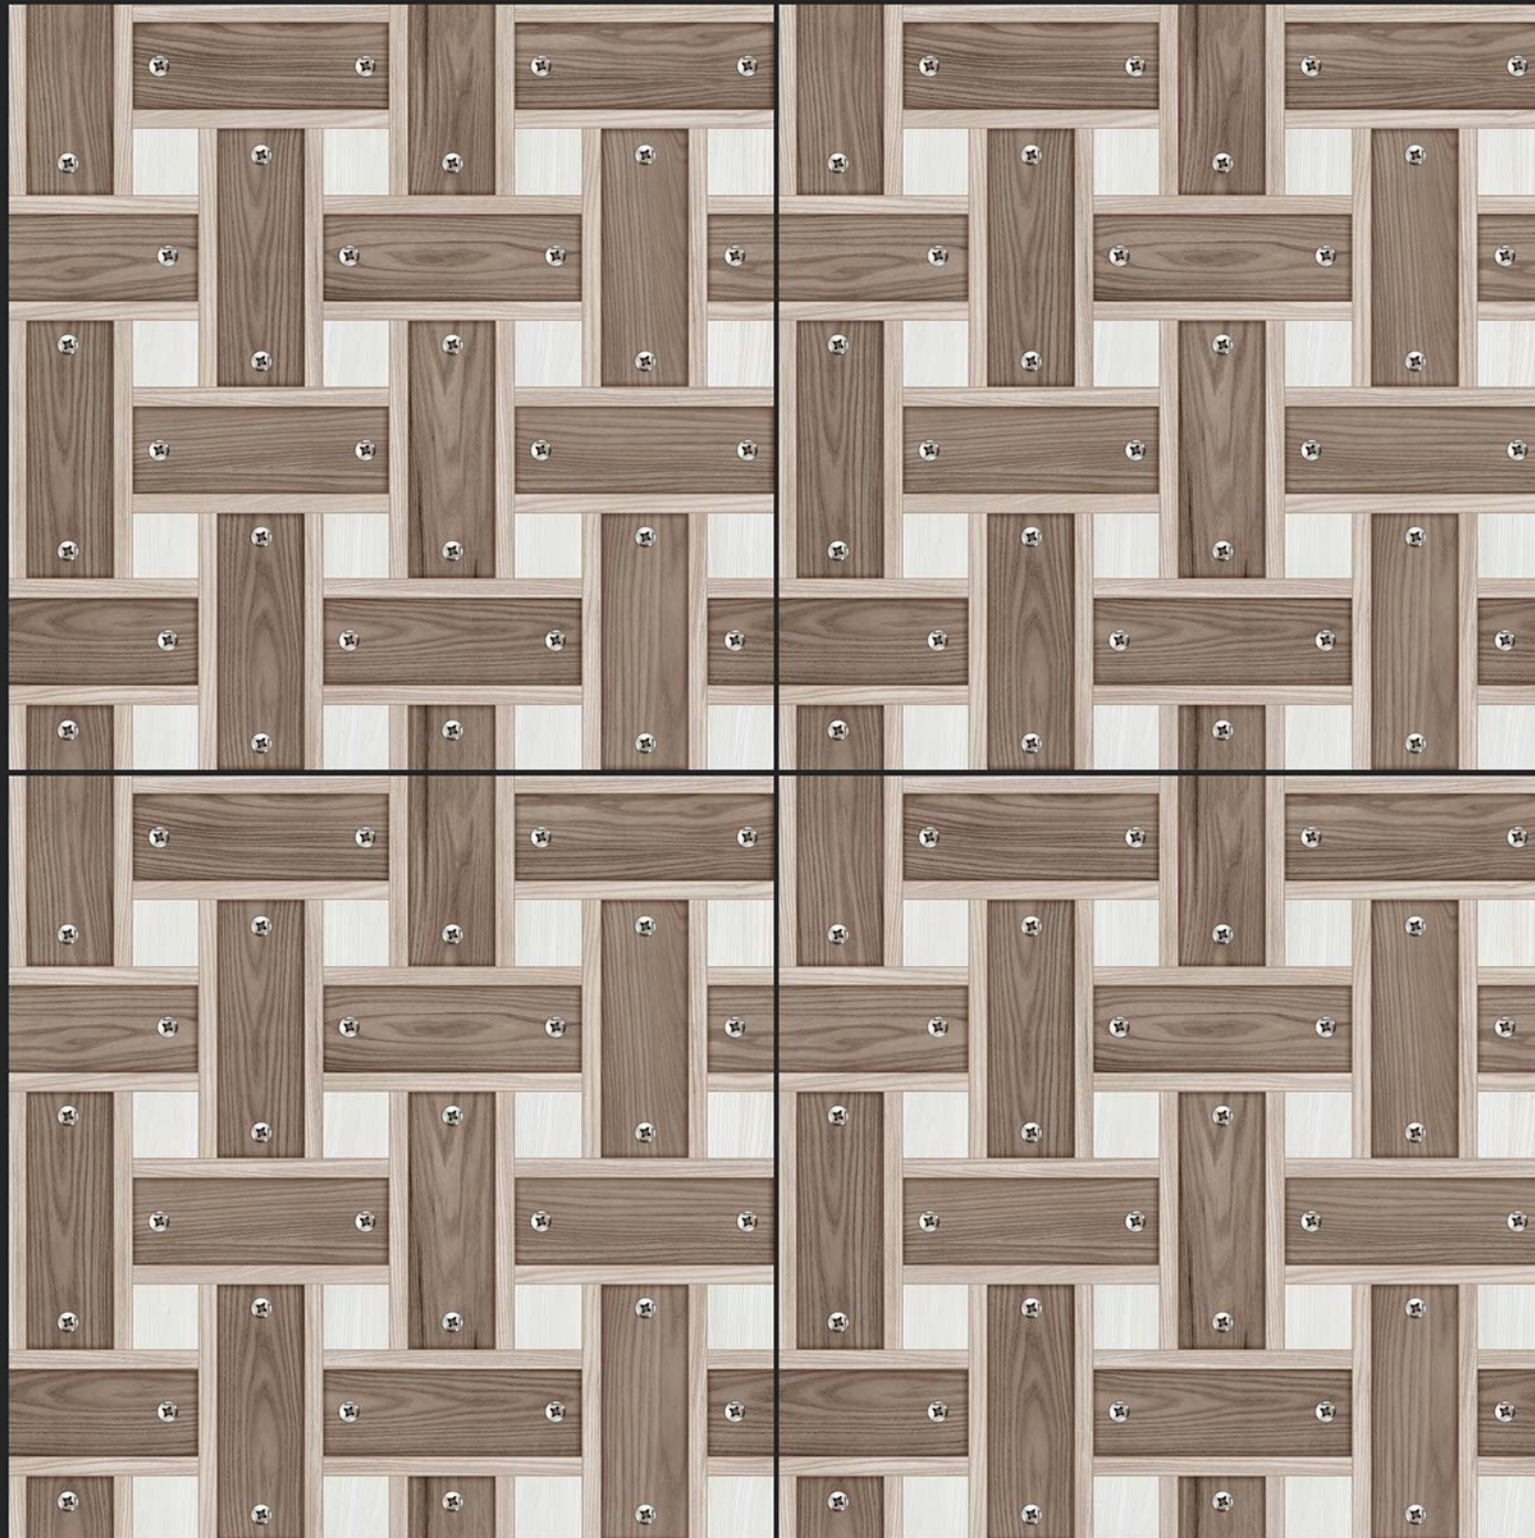

ECO FRIENDLY

5090

SATIN MATT SERIES

SATIN MATT SERIES

SATIN MATT SERIES

SATIN MATT SERIES

SATIN MATT SERIES

**Digital**  
PORCELAIN TILES  
600x600mm