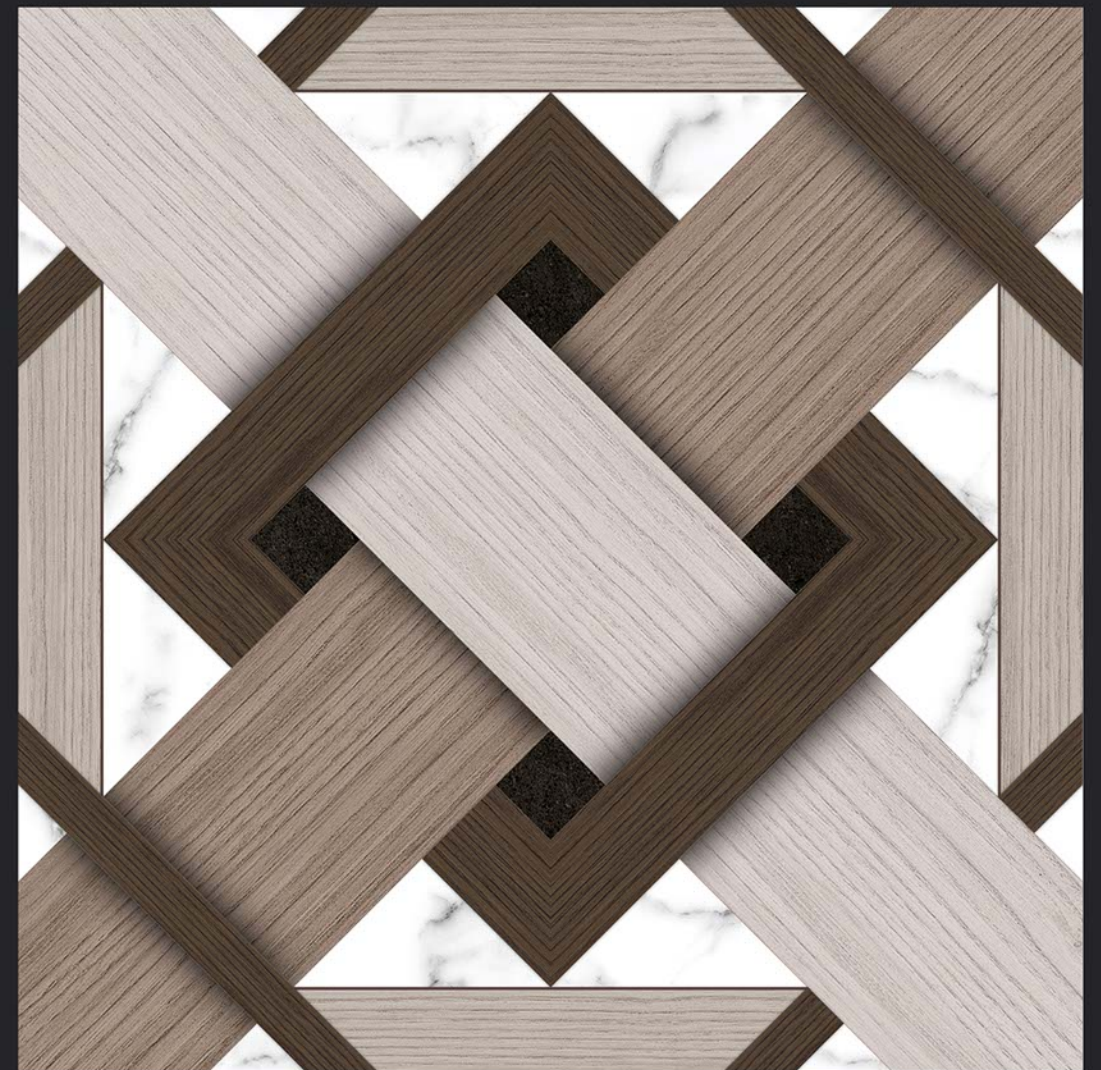

SATIN MATT SERIES