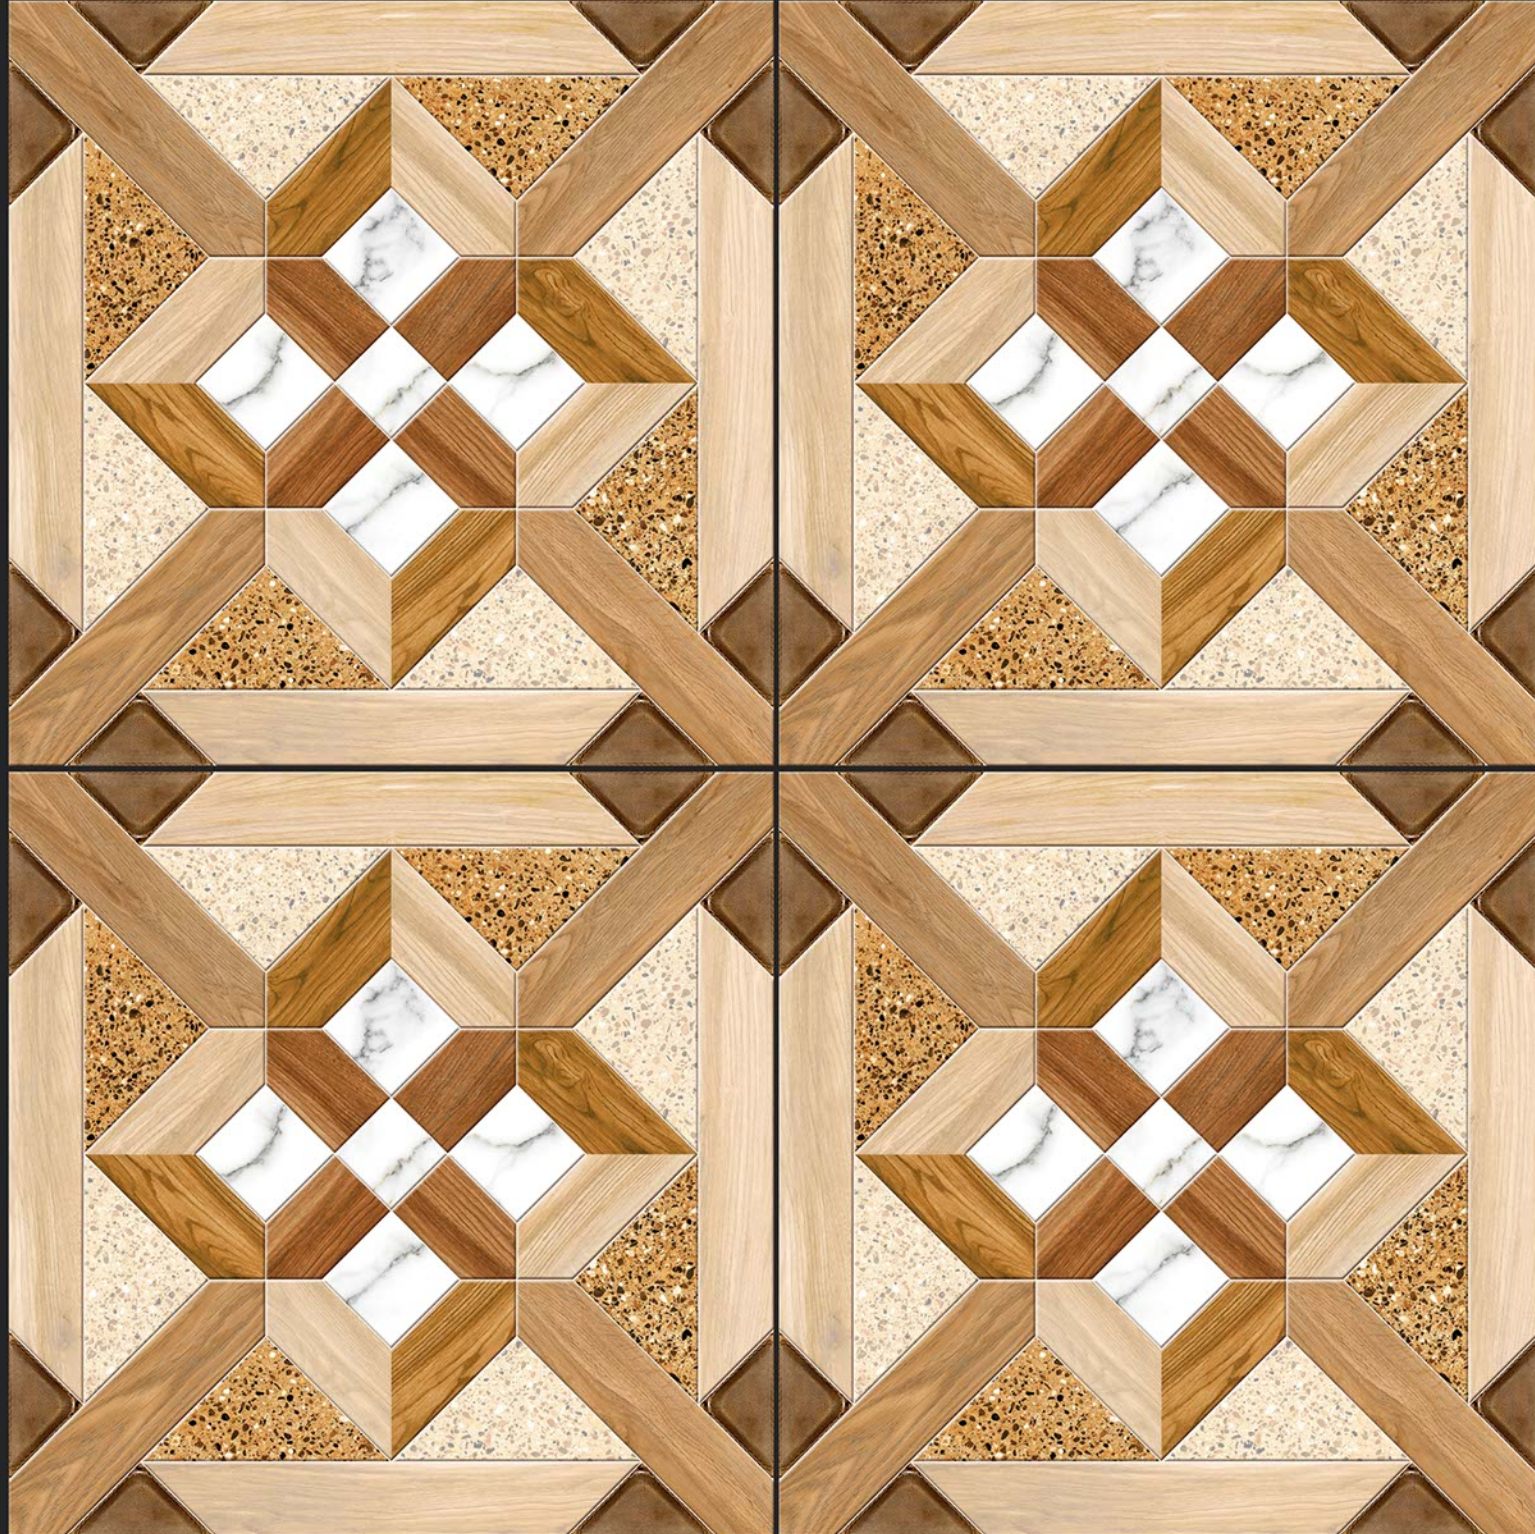

SATIN MATT SERIES

 DIGITAL  
PRINTING

 RECTIFIED

 ECO FRIENDLY

5096

**Digital**  
PORCELAIN TILES  
600x600mm

SATIN MATT SERIES

DIGITAL  
PRINTING