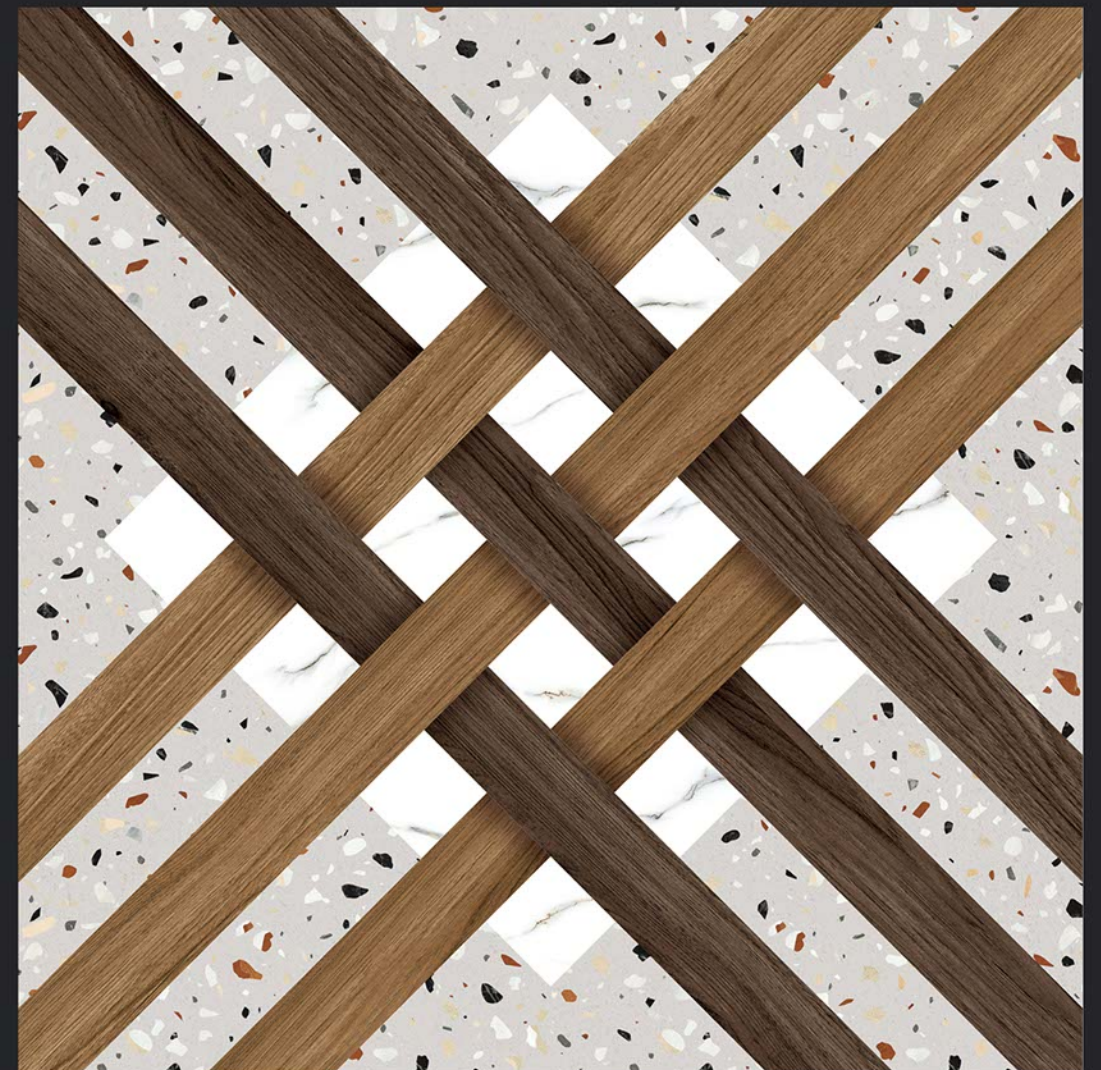

SATIN MATT SERIES