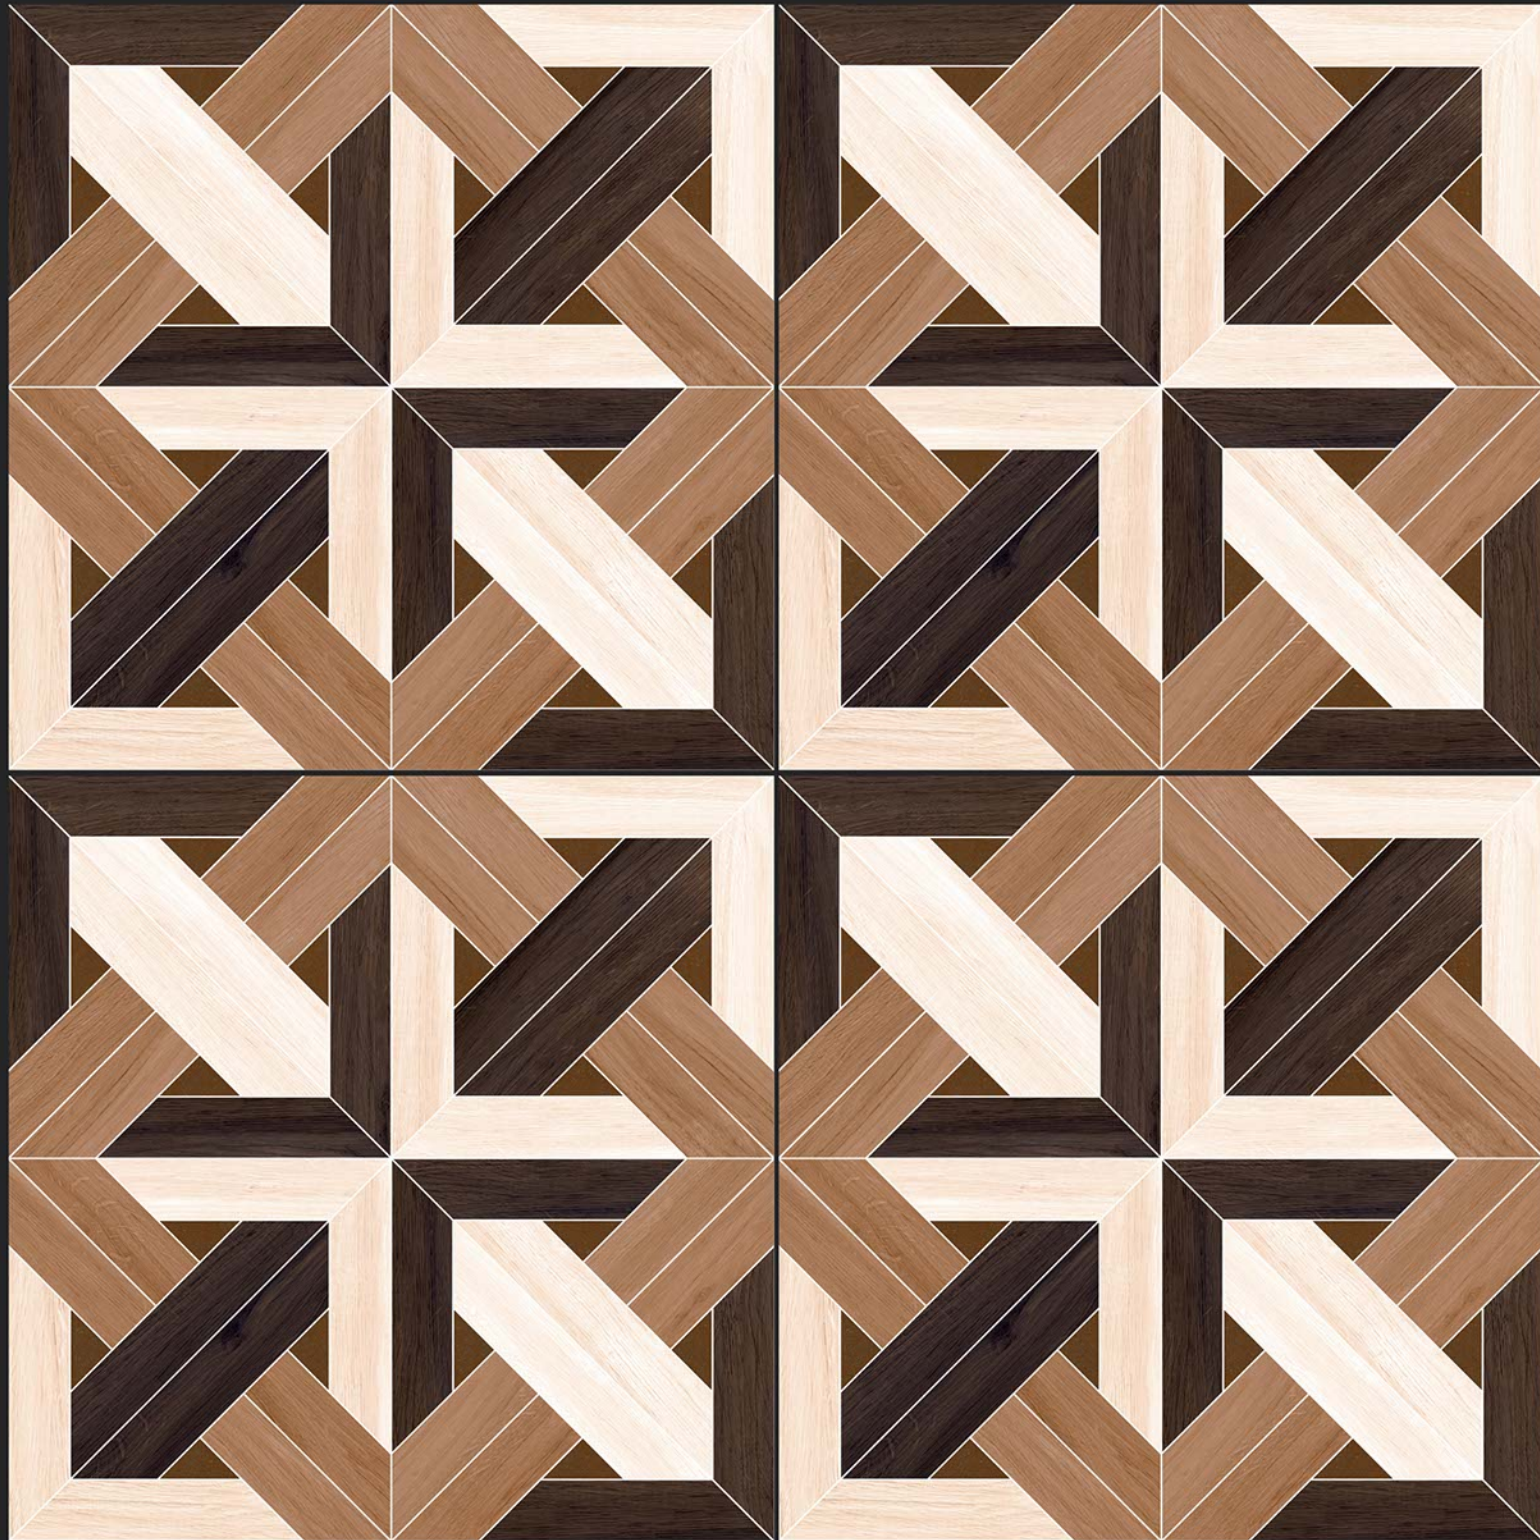

Digital
PORCELAIN TILES
600x600mm