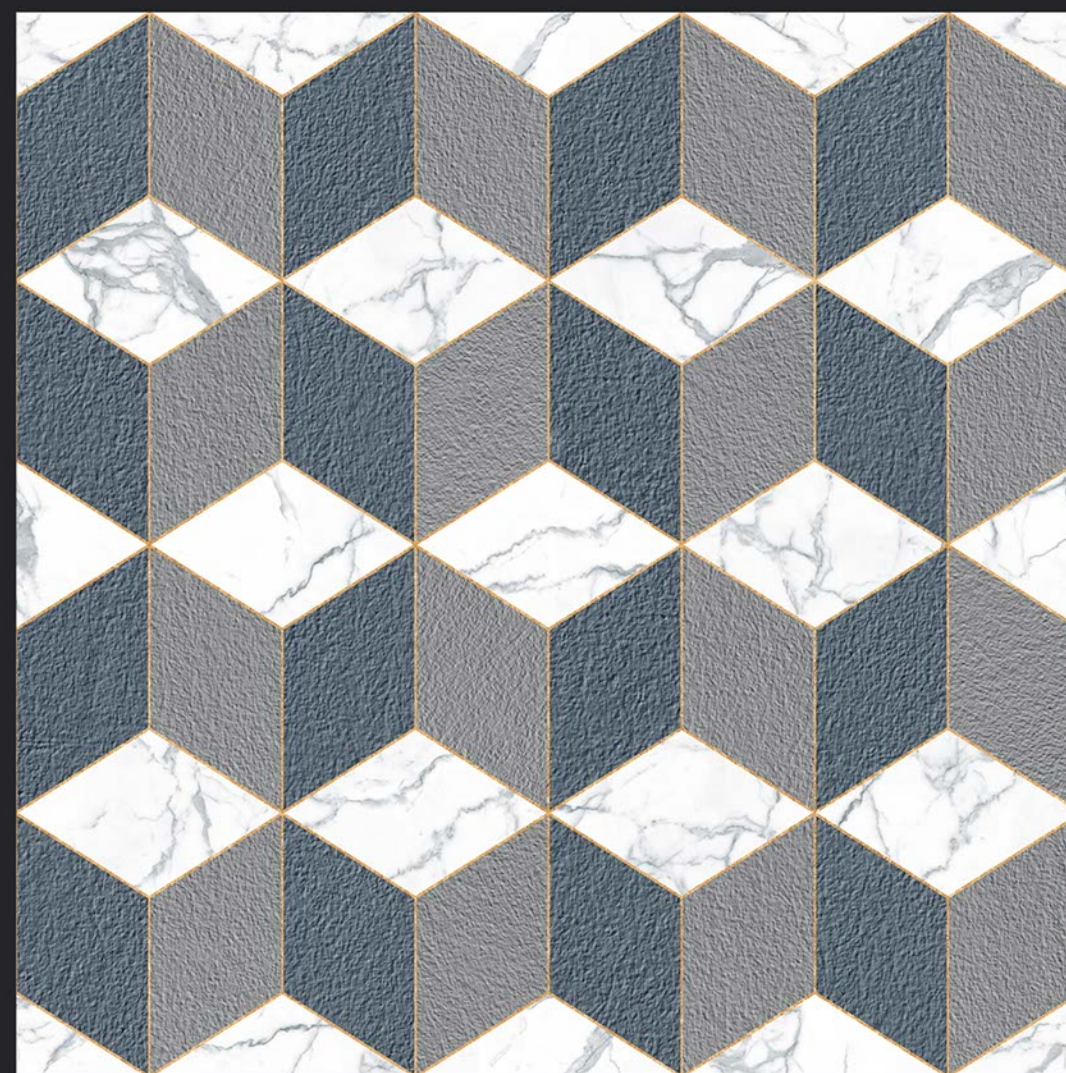

5086

SATIN MATT SERIES

SATIN MATT SERIES

SATIN MATT SERIES

**Digital**  
PORCELAIN TILES  
600x600mm

SATIN MATT SERIES

DIGITAL  
PRINTING

RECTIFIED