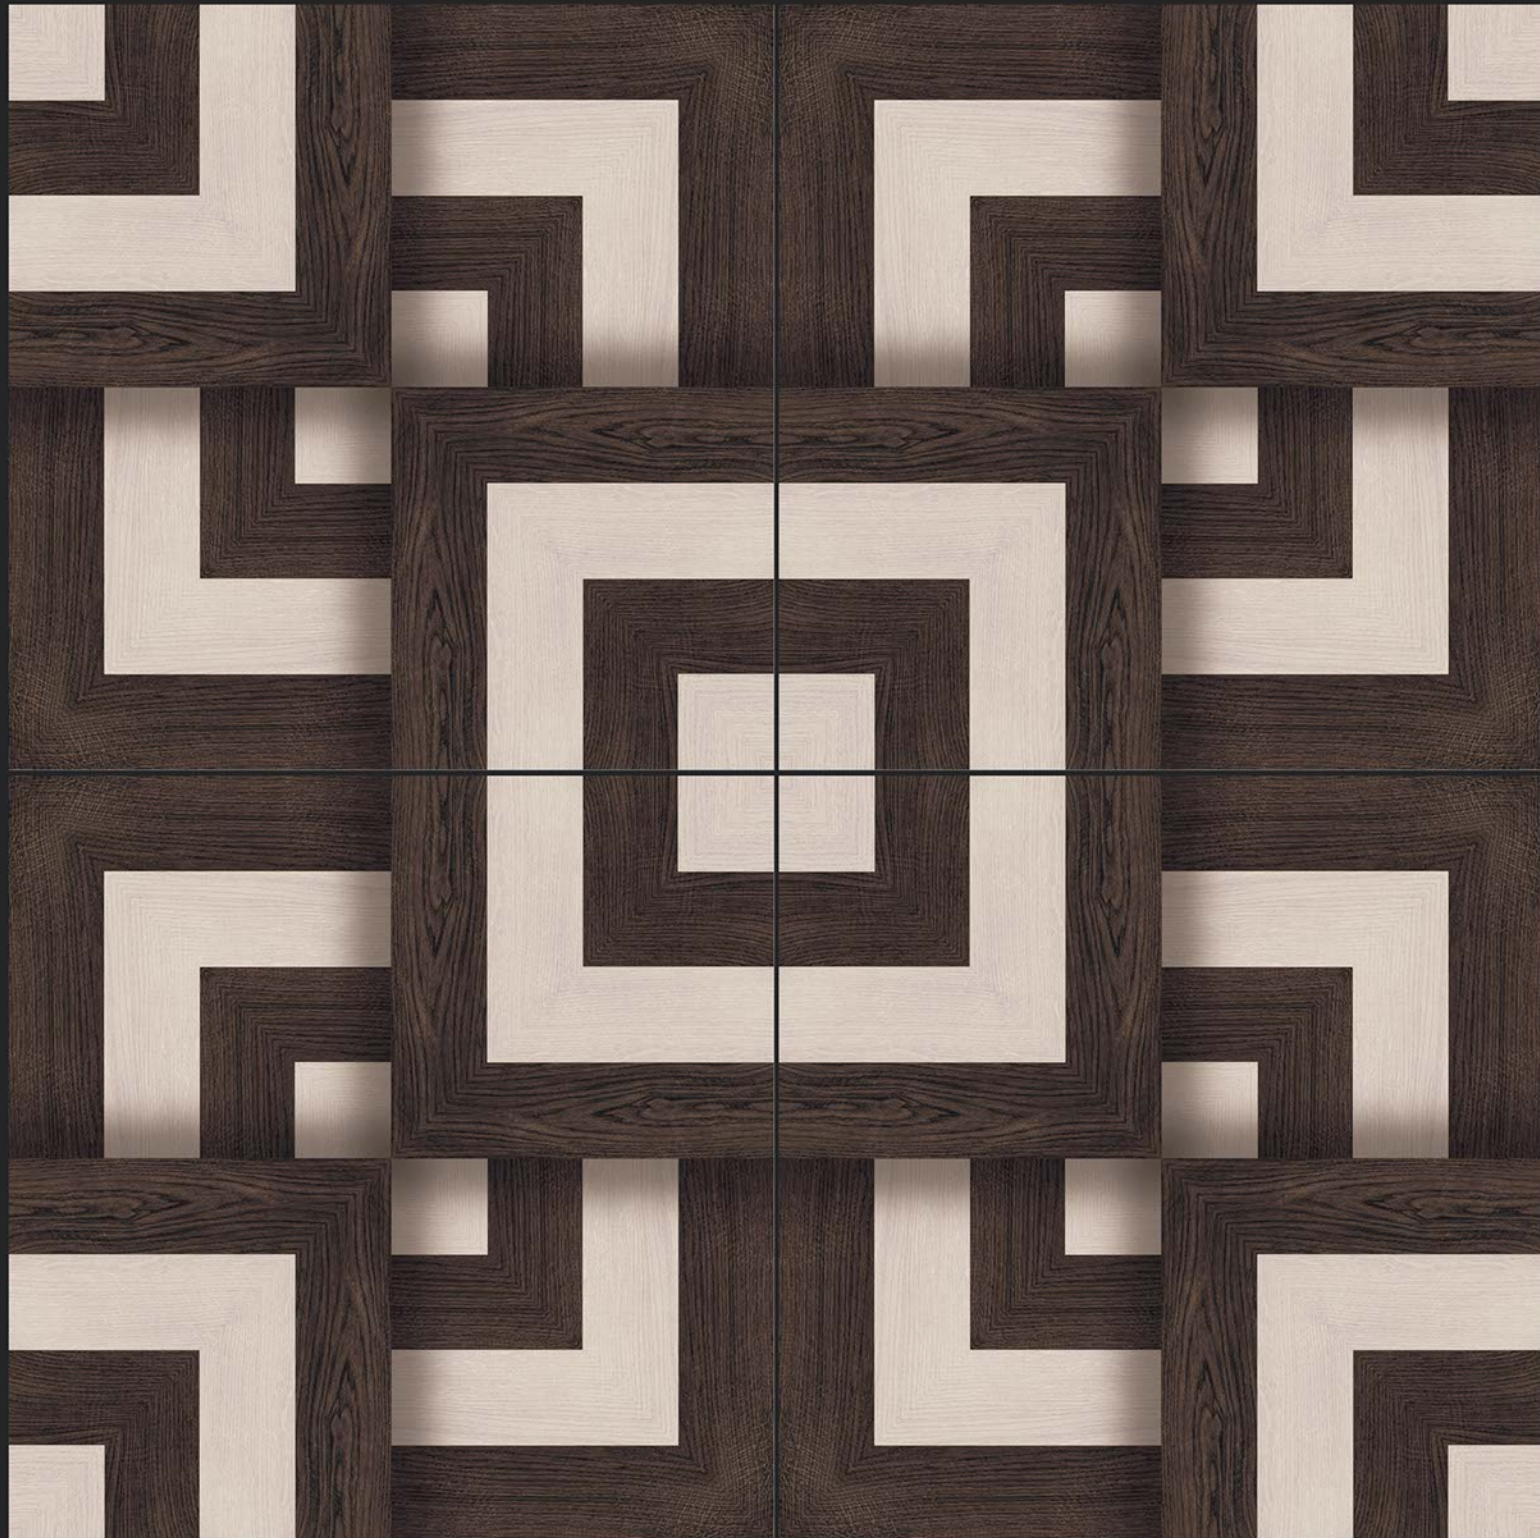

Digital
PORCELAIN TILES
600x600mm