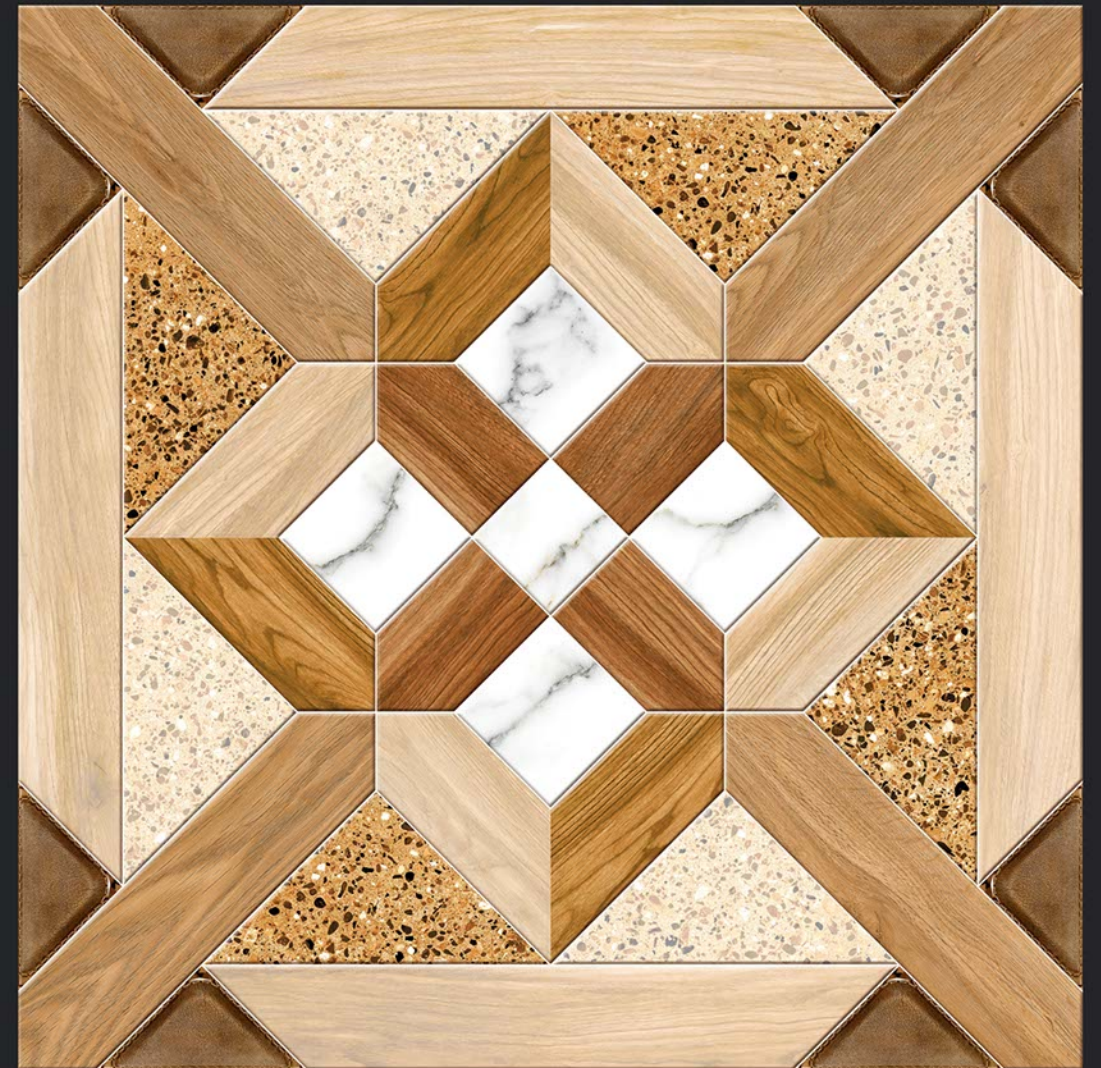

SATIN MATT SERIES

 DIGITAL  
PRINTING

 RECTIFIED

 ECO FRIENDLY

5096

**Digital**  
PORCELAIN TILES  
600x600mm

SATIN MATT SERIES

DIGITAL  
PRINTING