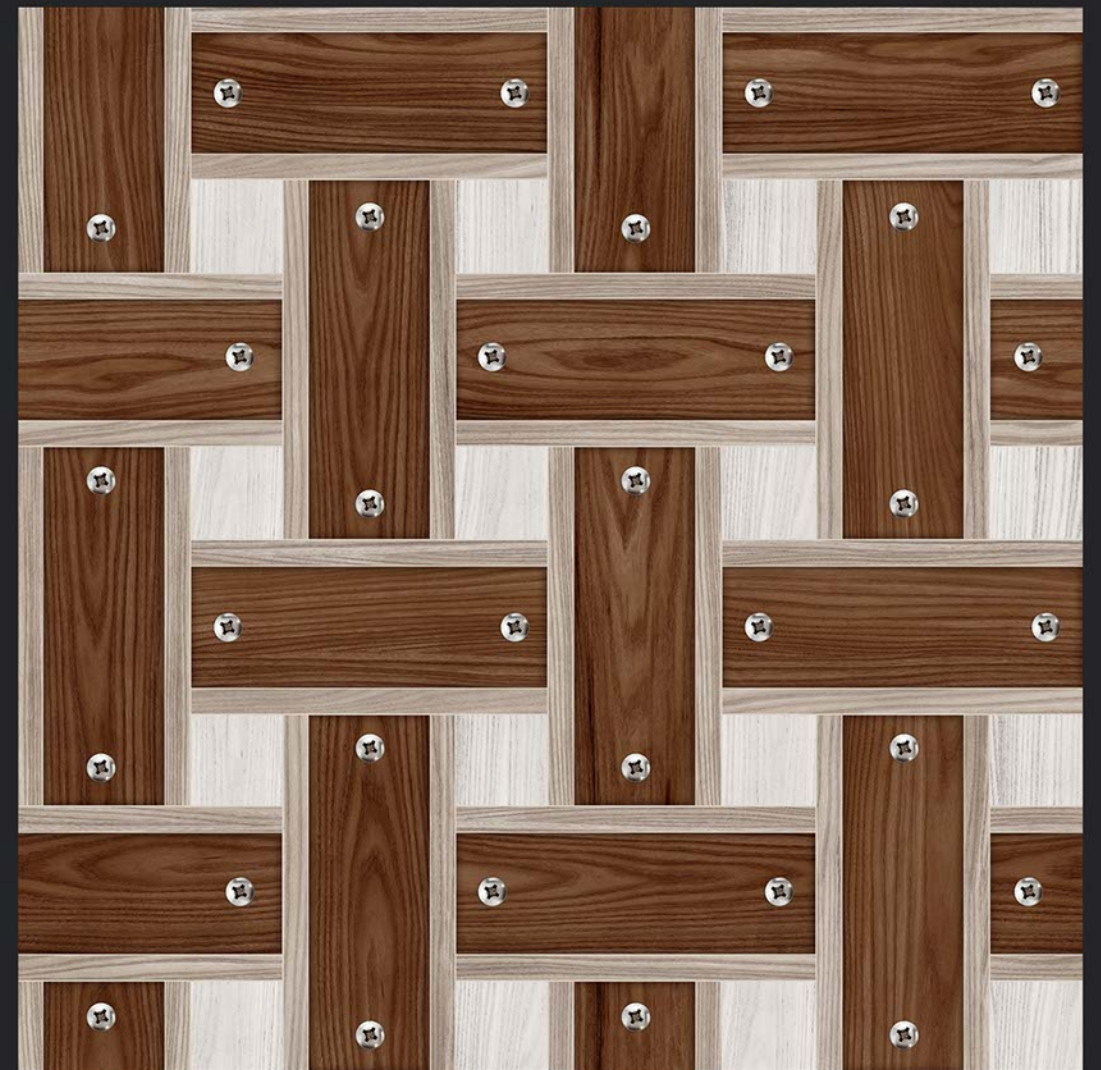

ECO FRIENDLY

5090

SATIN MATT SERIES

SATIN MATT SERIES

SATIN MATT SERIES

SATIN MATT SERIES

SATIN MATT SERIES

**Digital**  
PORCELAIN TILES  
600x600mm