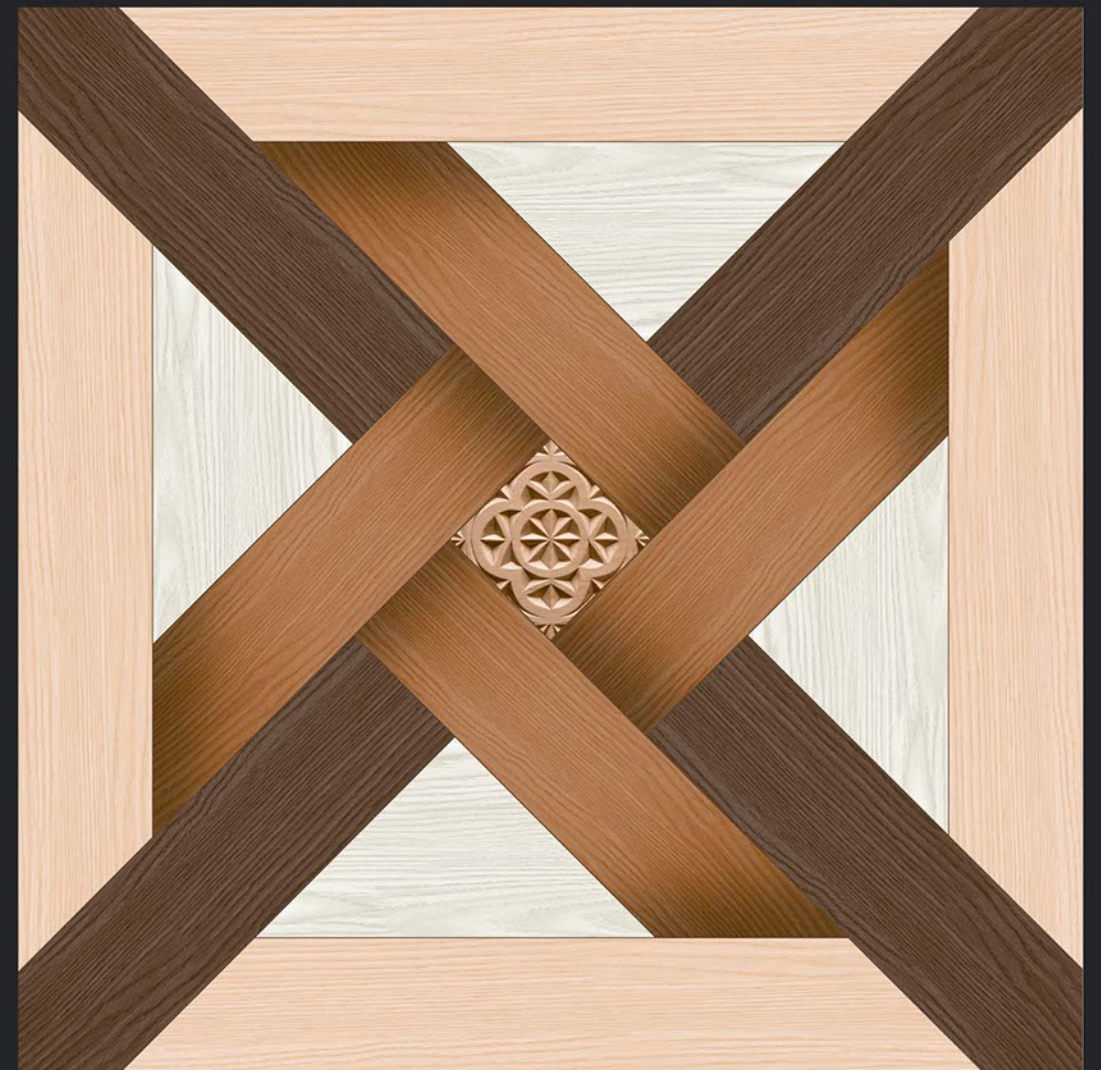

SATIN MATT SERIES