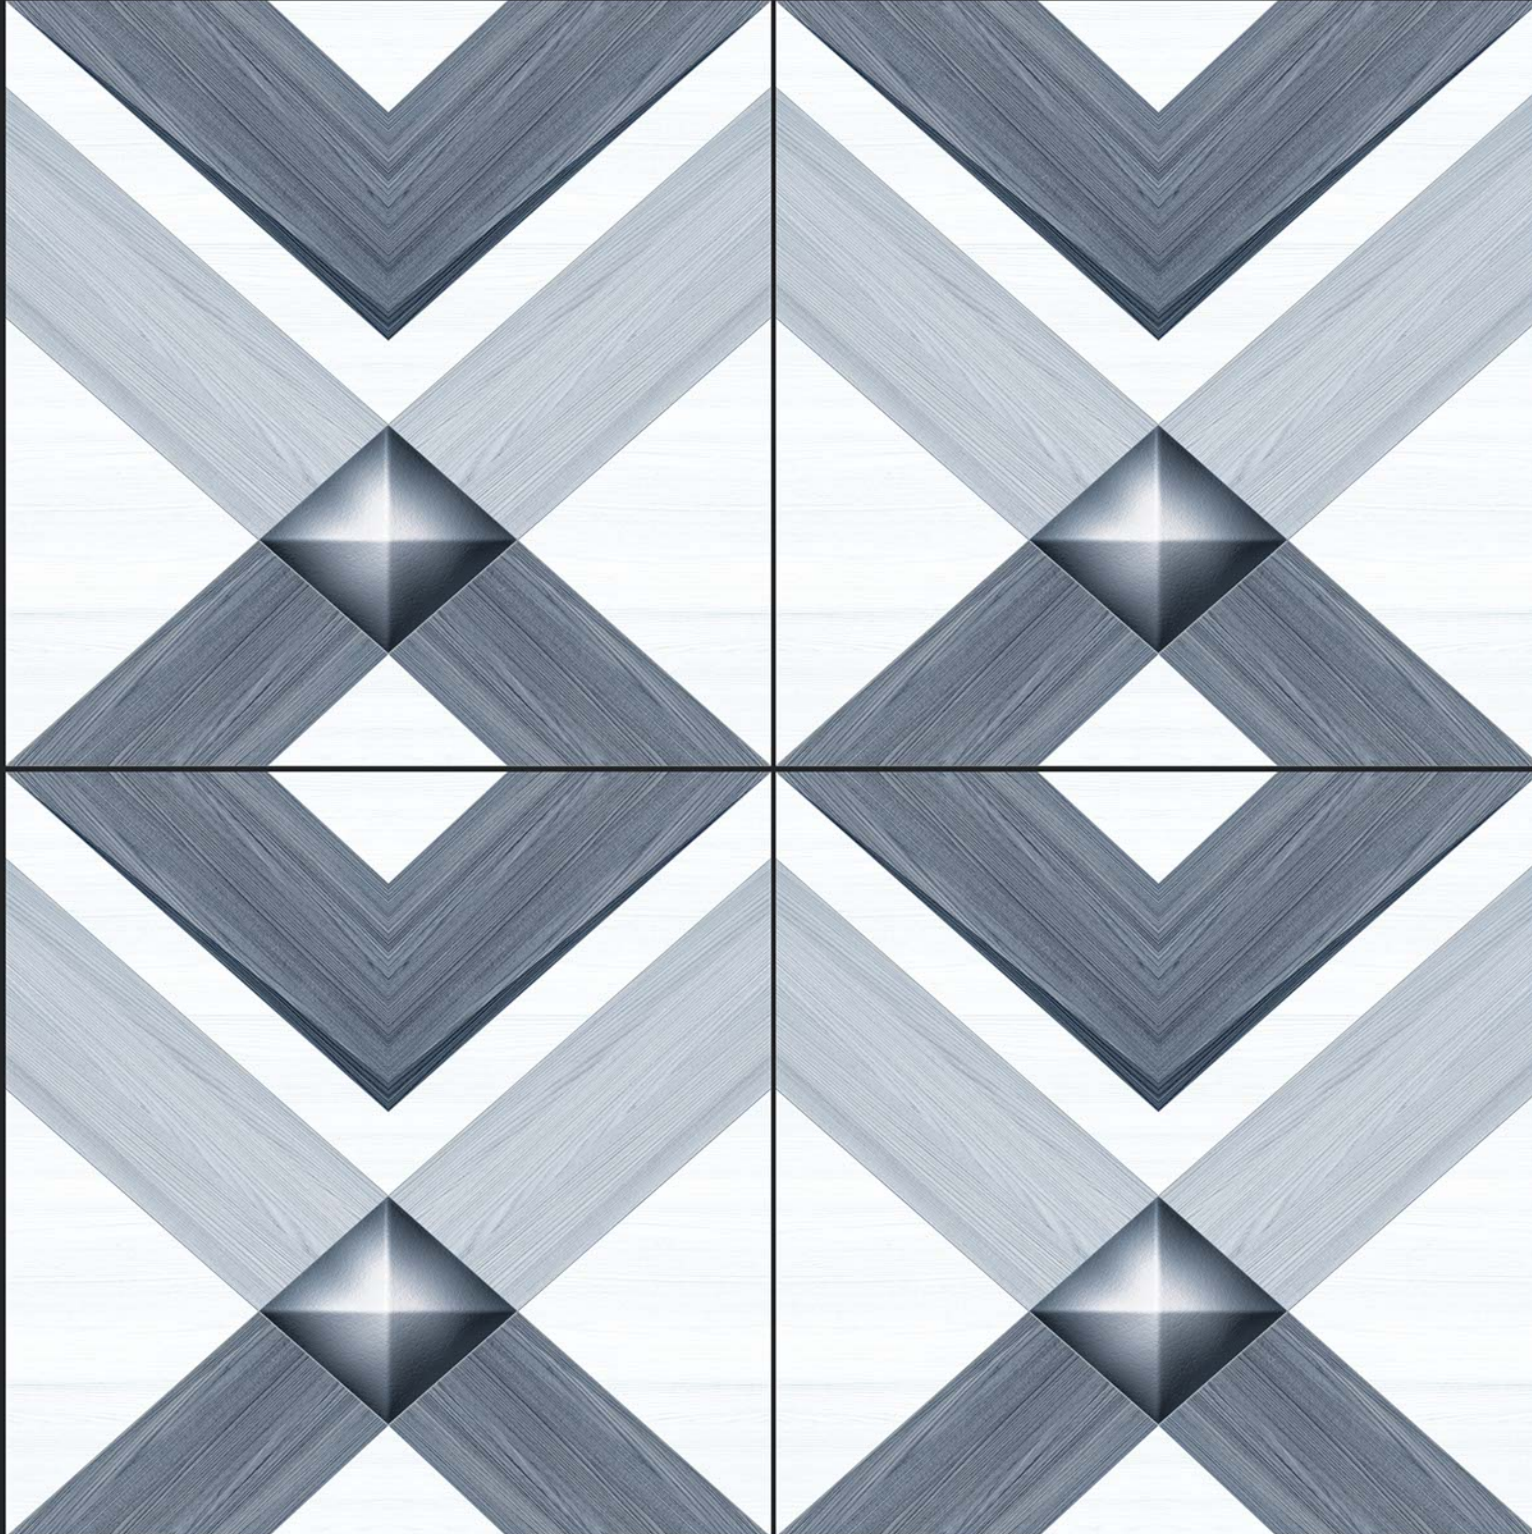

Digital
PORCELAIN TILES
600x600mm