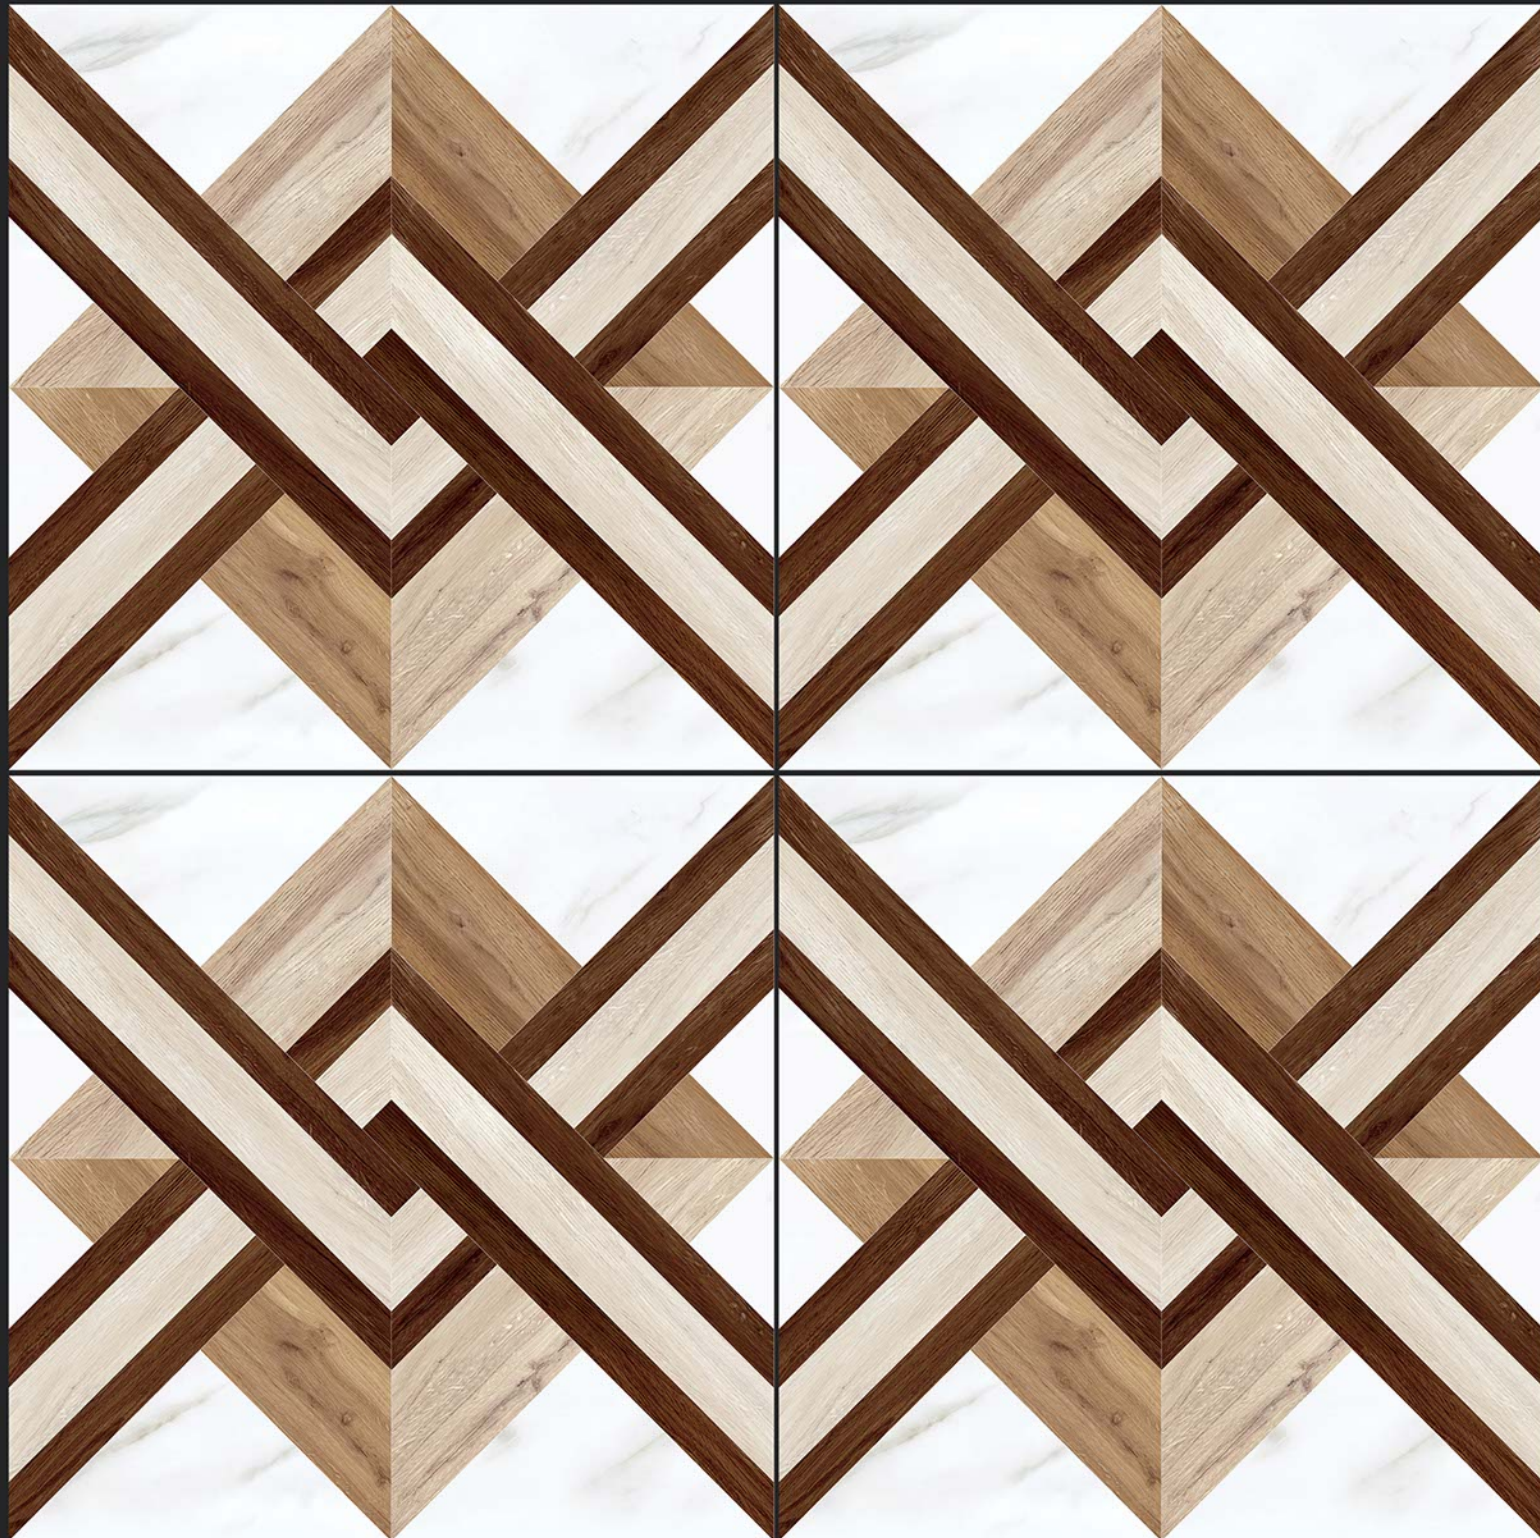

5079

SATIN MATT SERIES

SATIN MATT SERIES

**Digital**  
PORCELAIN TILES  
600x600mm

SATIN MATT SERIES

DIGITAL  
PRINTING

RECTIFIED

ECO FRIENDLY