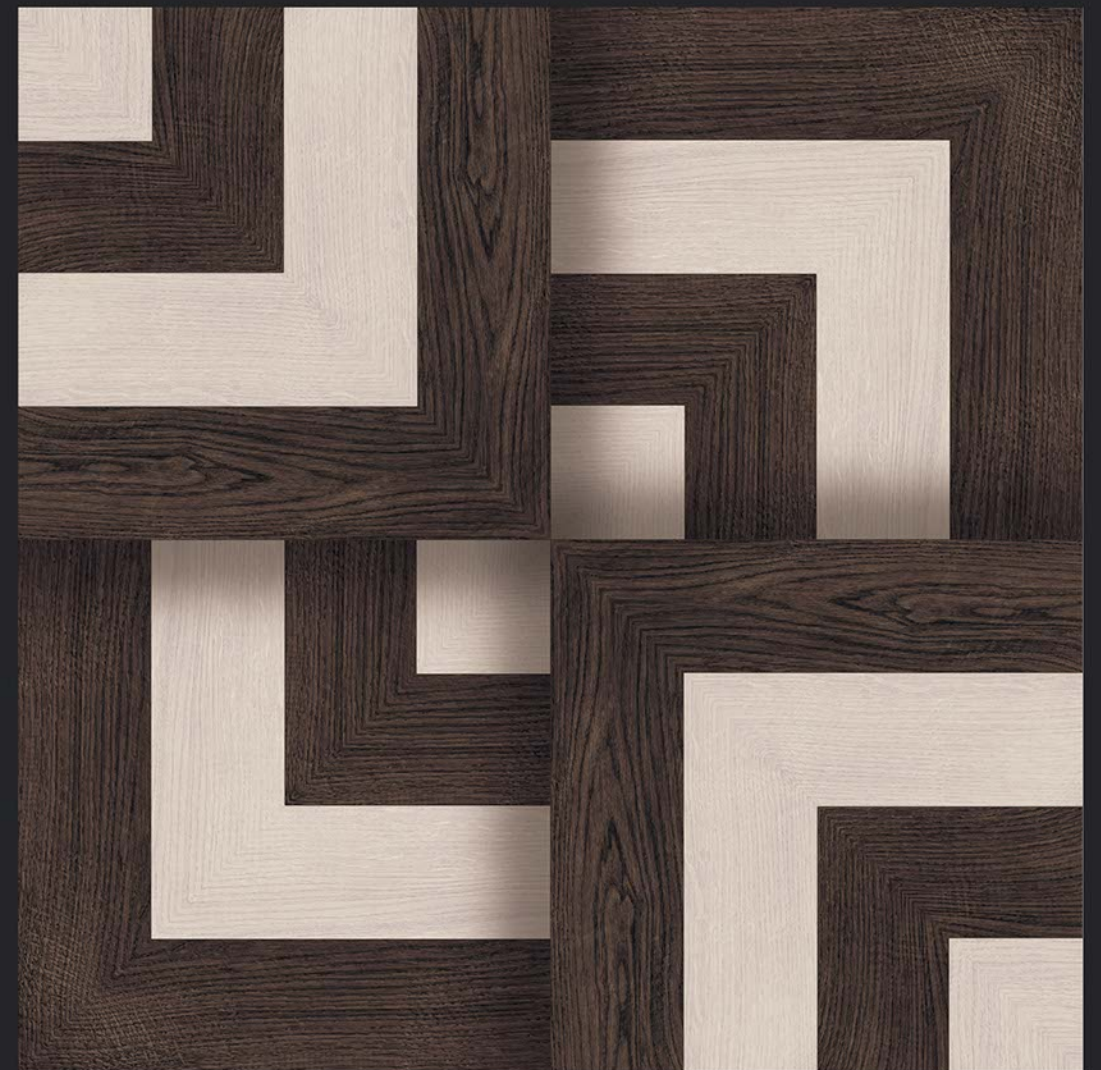

SATIN MATT SERIES