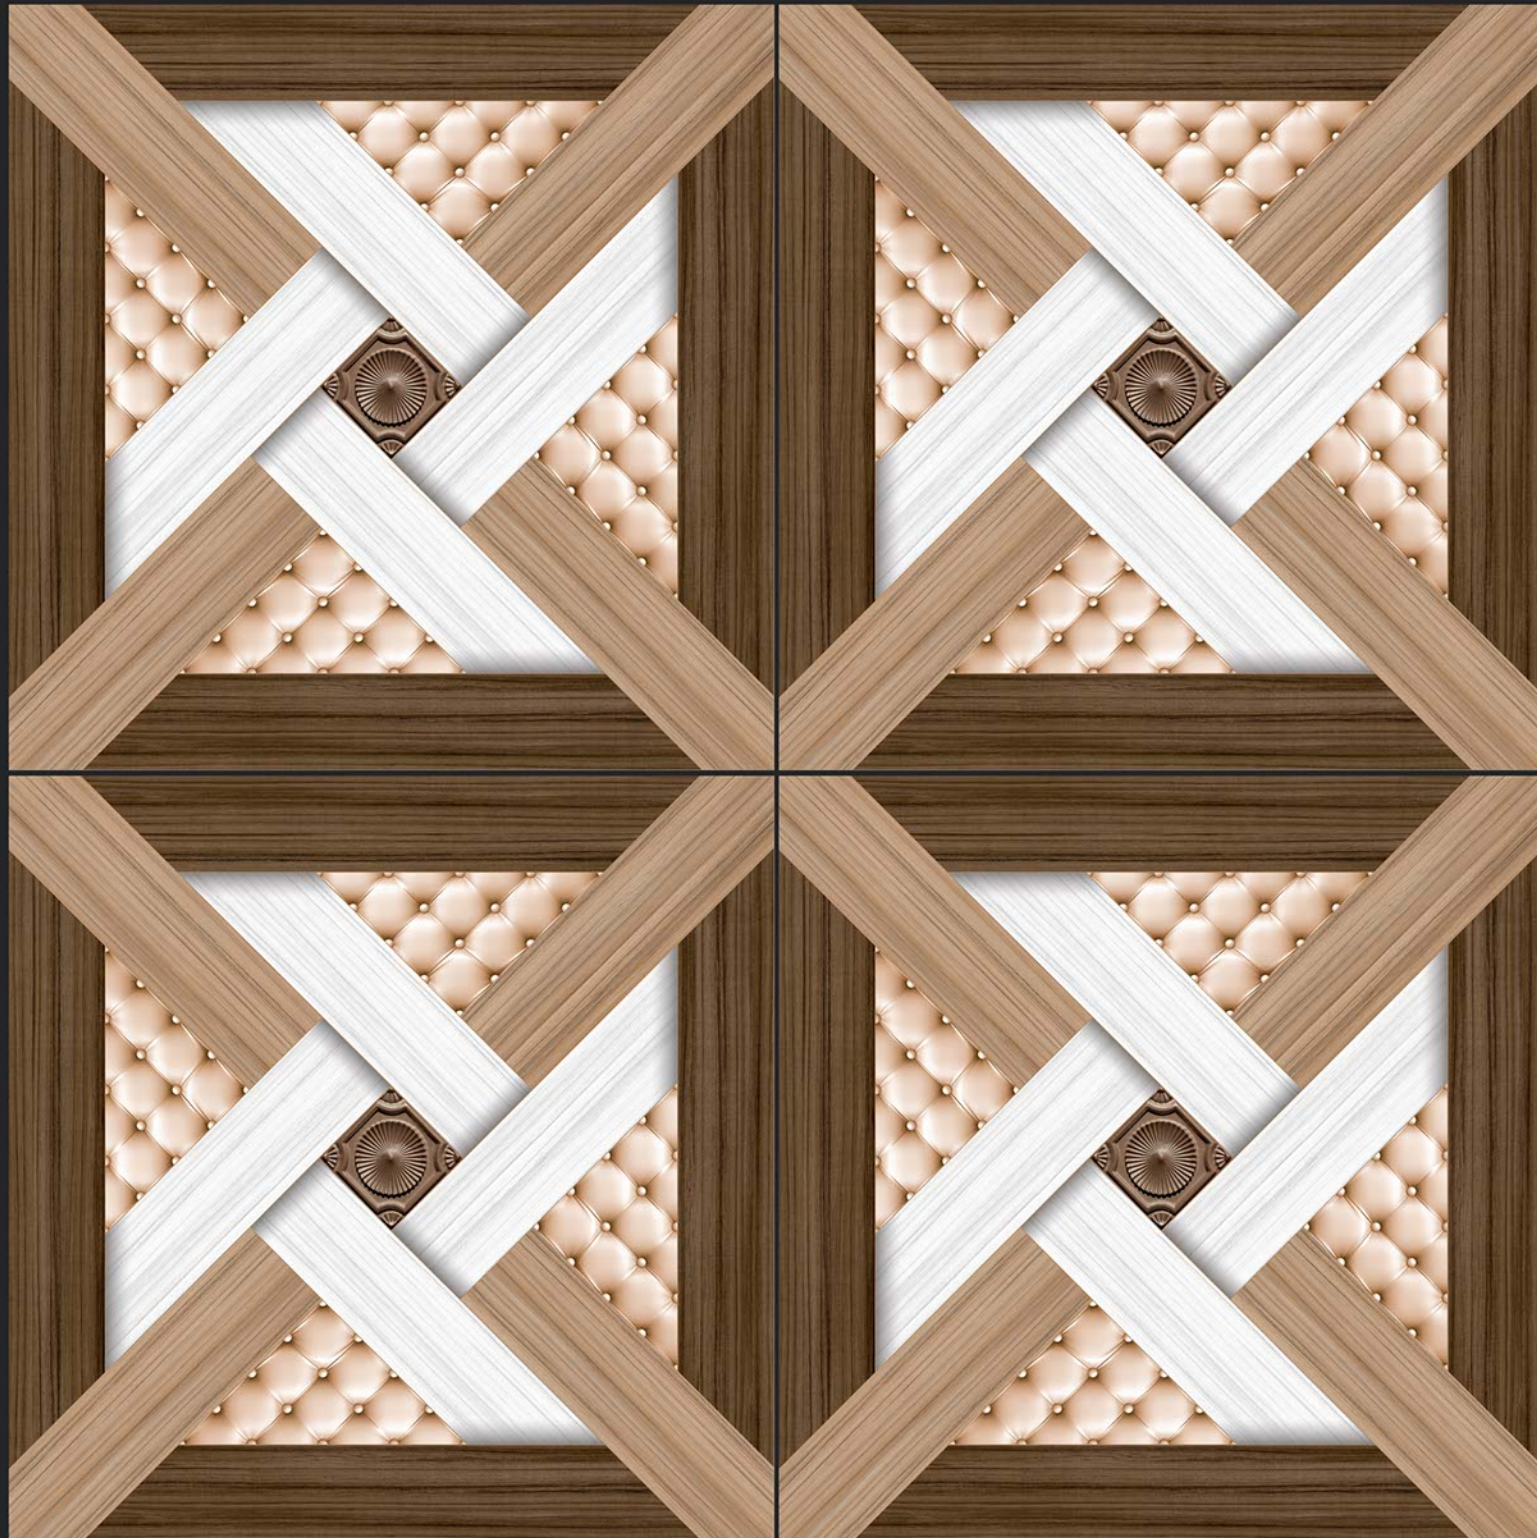

SATIN MATT SERIES

DIGITAL  
PRINTING

RECTIFIED

ECO FRIENDLY

5062

SATIN MATT SERIES

**Digital**  
PORCELAIN TILES  
600x600mm

SATIN MATT SERIES