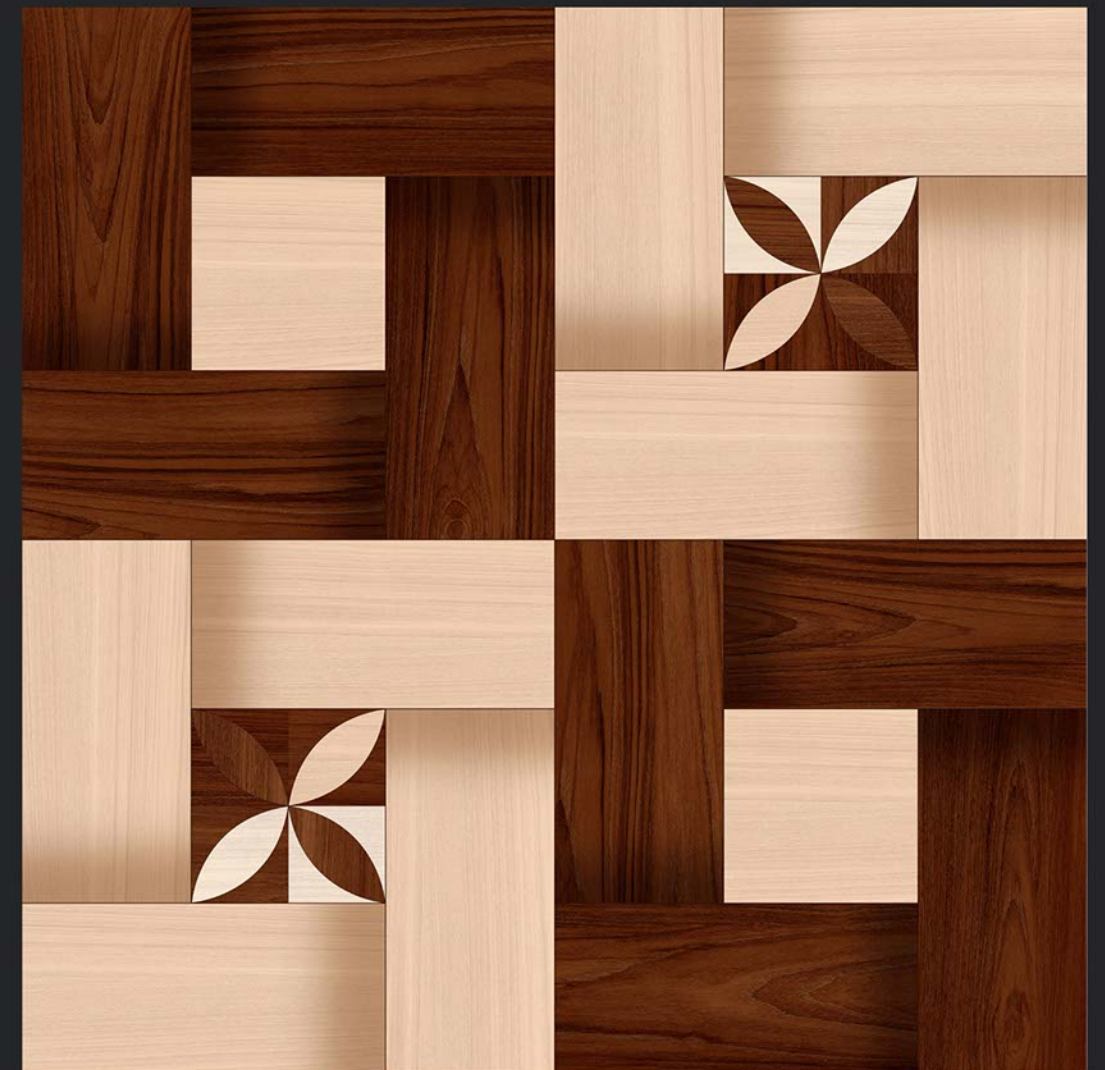

DIGITAL  
PRINTING

RECTIFIED

ECO FRIENDLY

5053

SATIN MATT SERIES

**Digital**  
PORCELAIN TILES  
600x600mm

SATIN MATT SERIES

DIGITAL  
PRINTING