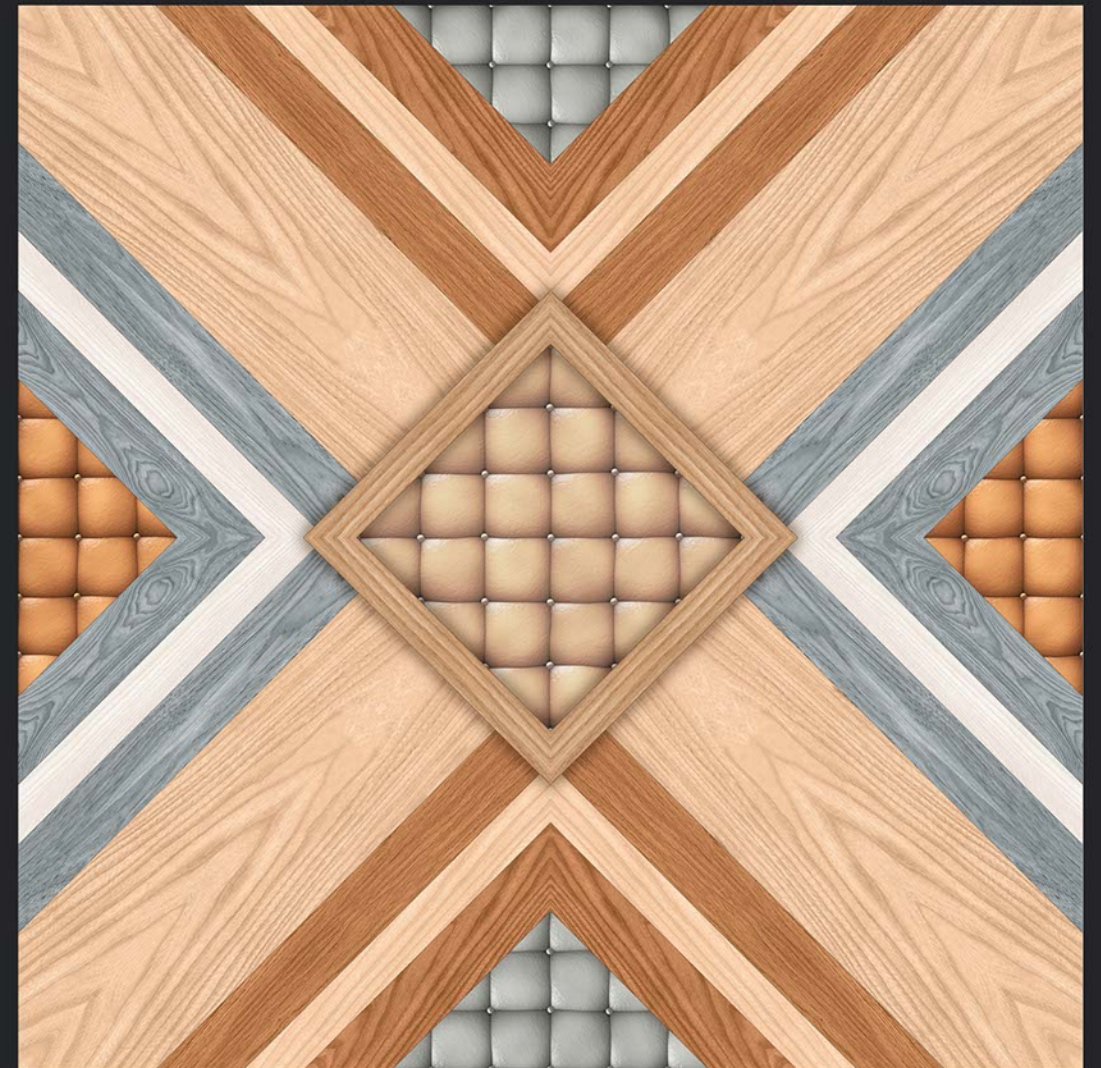

RECTIFIED

ECO FRIENDLY

5085

**Digital**  
PORCELAIN TILES  
600x600mm

SATIN MATT SERIES

DIGITAL  
PRINTING

RECTIFIED

ECO FRIENDLY