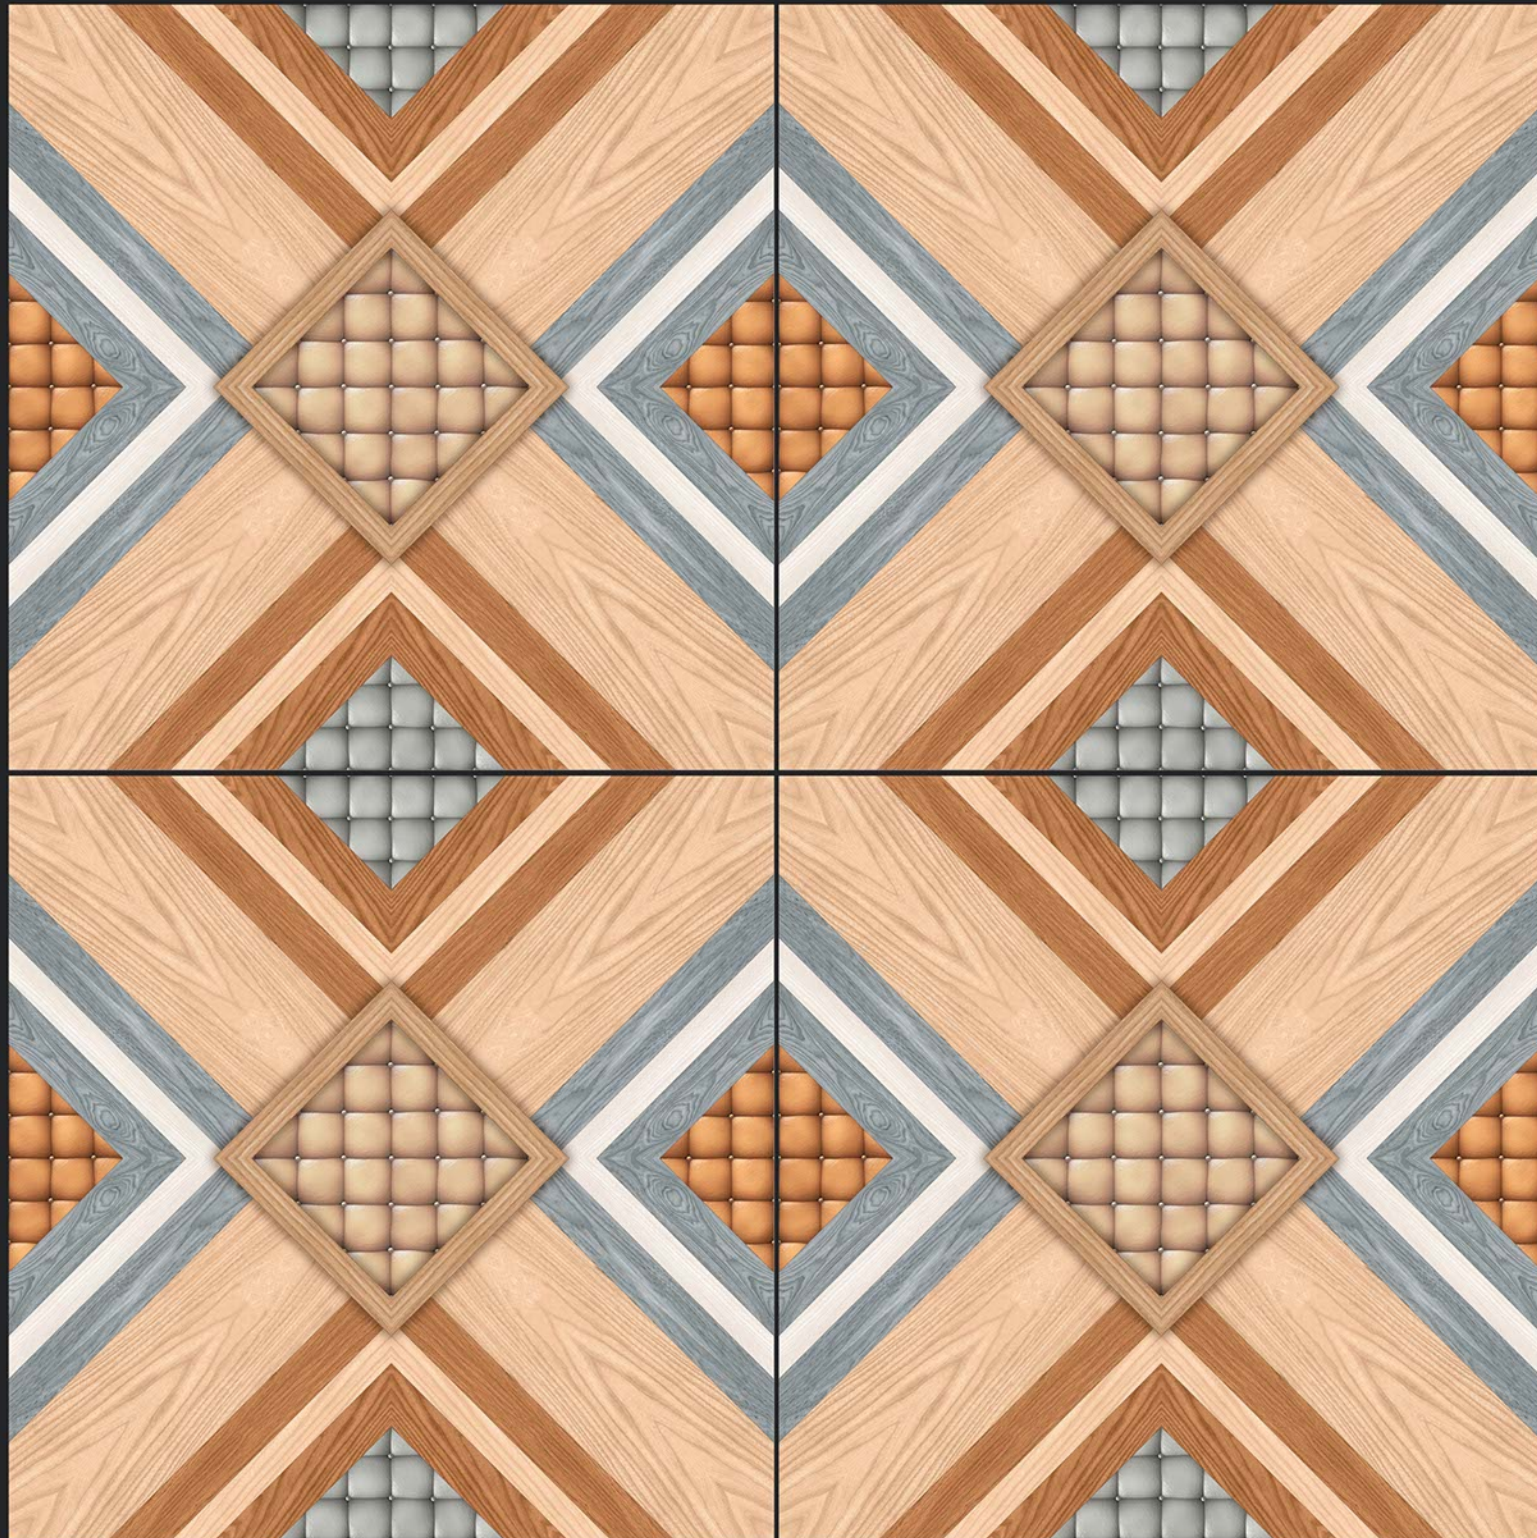

Digital
PORCELAIN TILES
600x600mm