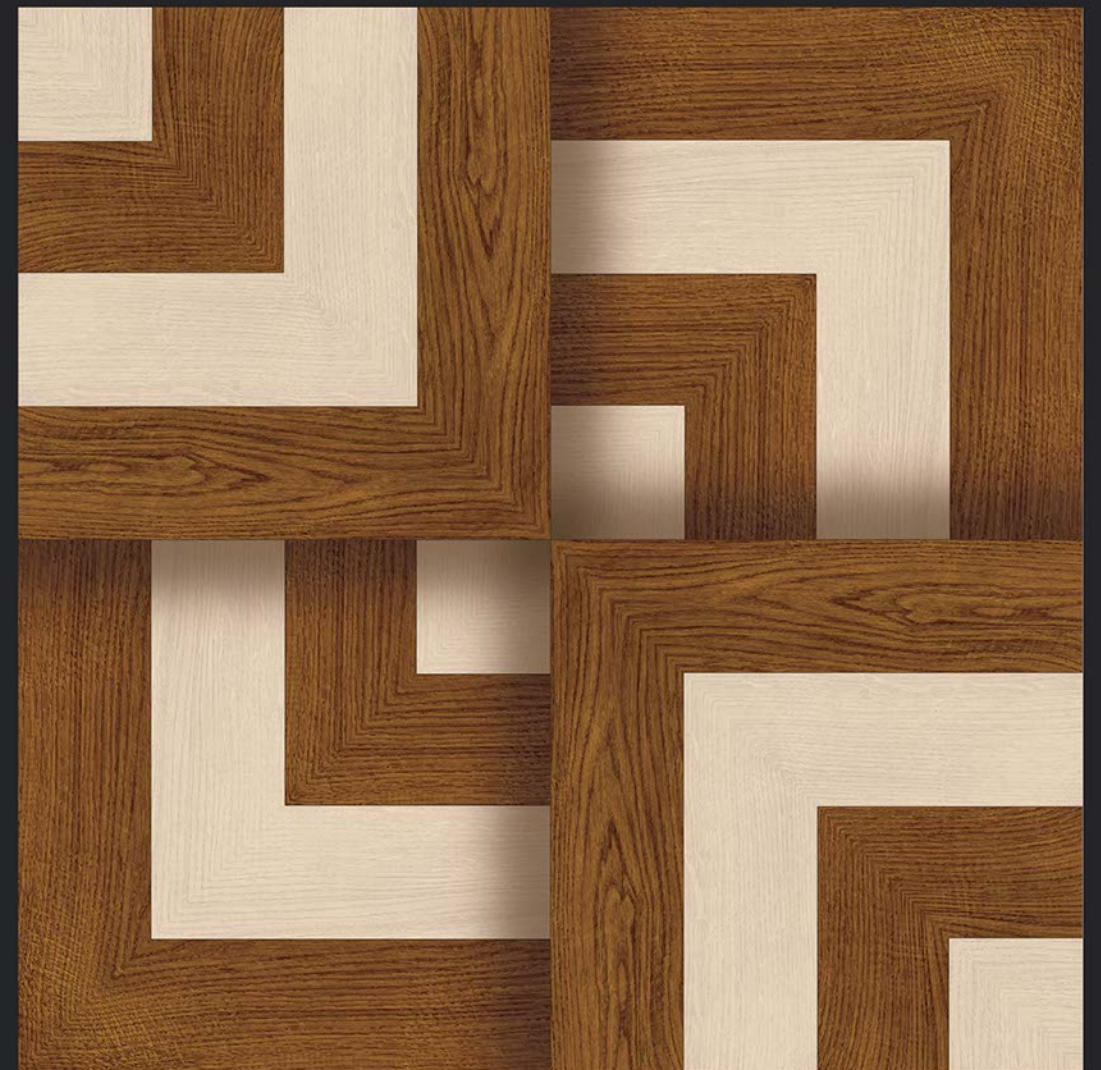

RECTIFIED

ECO FRIENDLY

5055

**Digital**  
PORCELAIN TILES  
600x600mm

SATIN MATT SERIES

DIGITAL  
PRINTING

RECTIFIED

ECO FRIENDLY