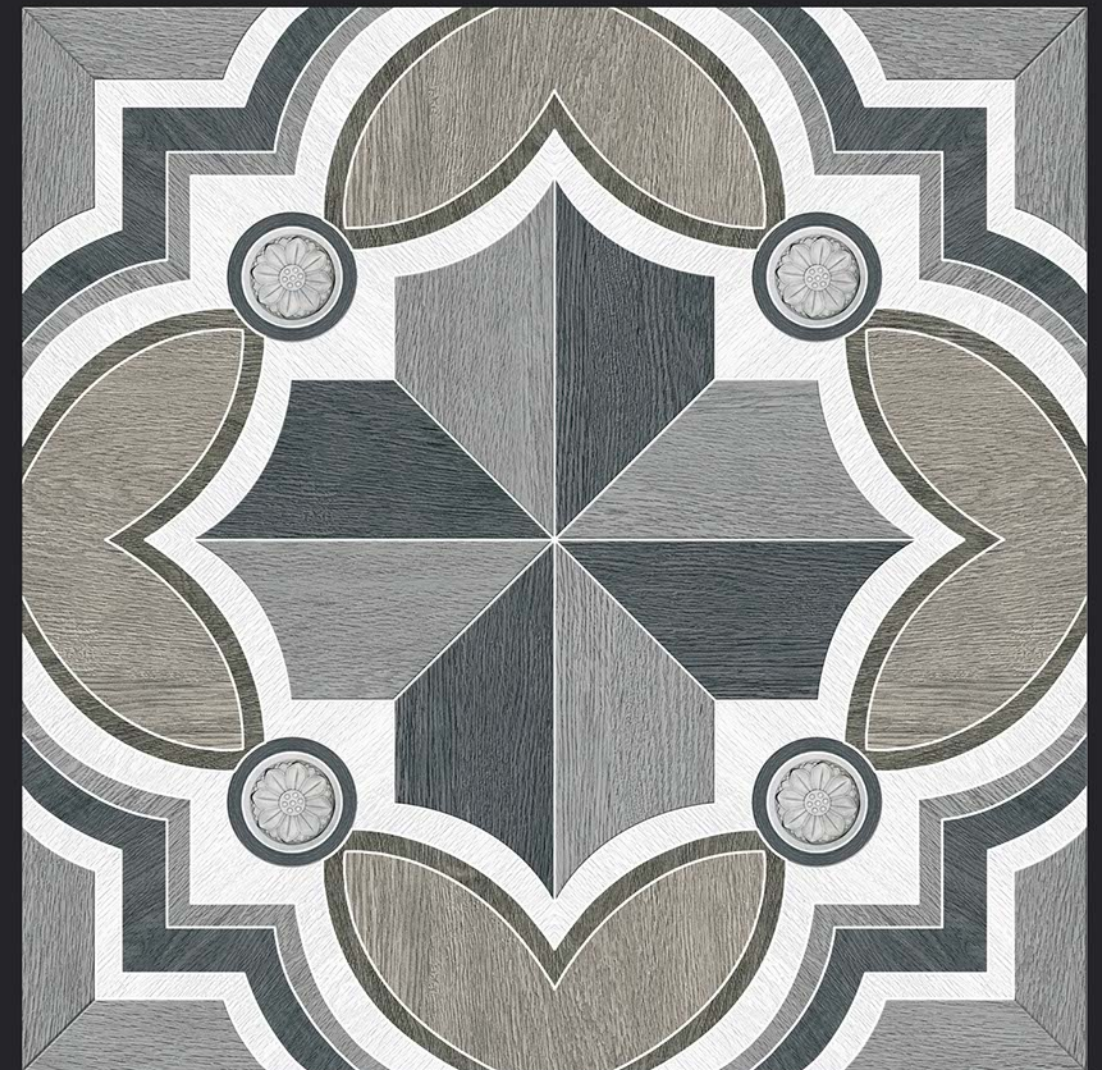

SATIN MATT SERIES