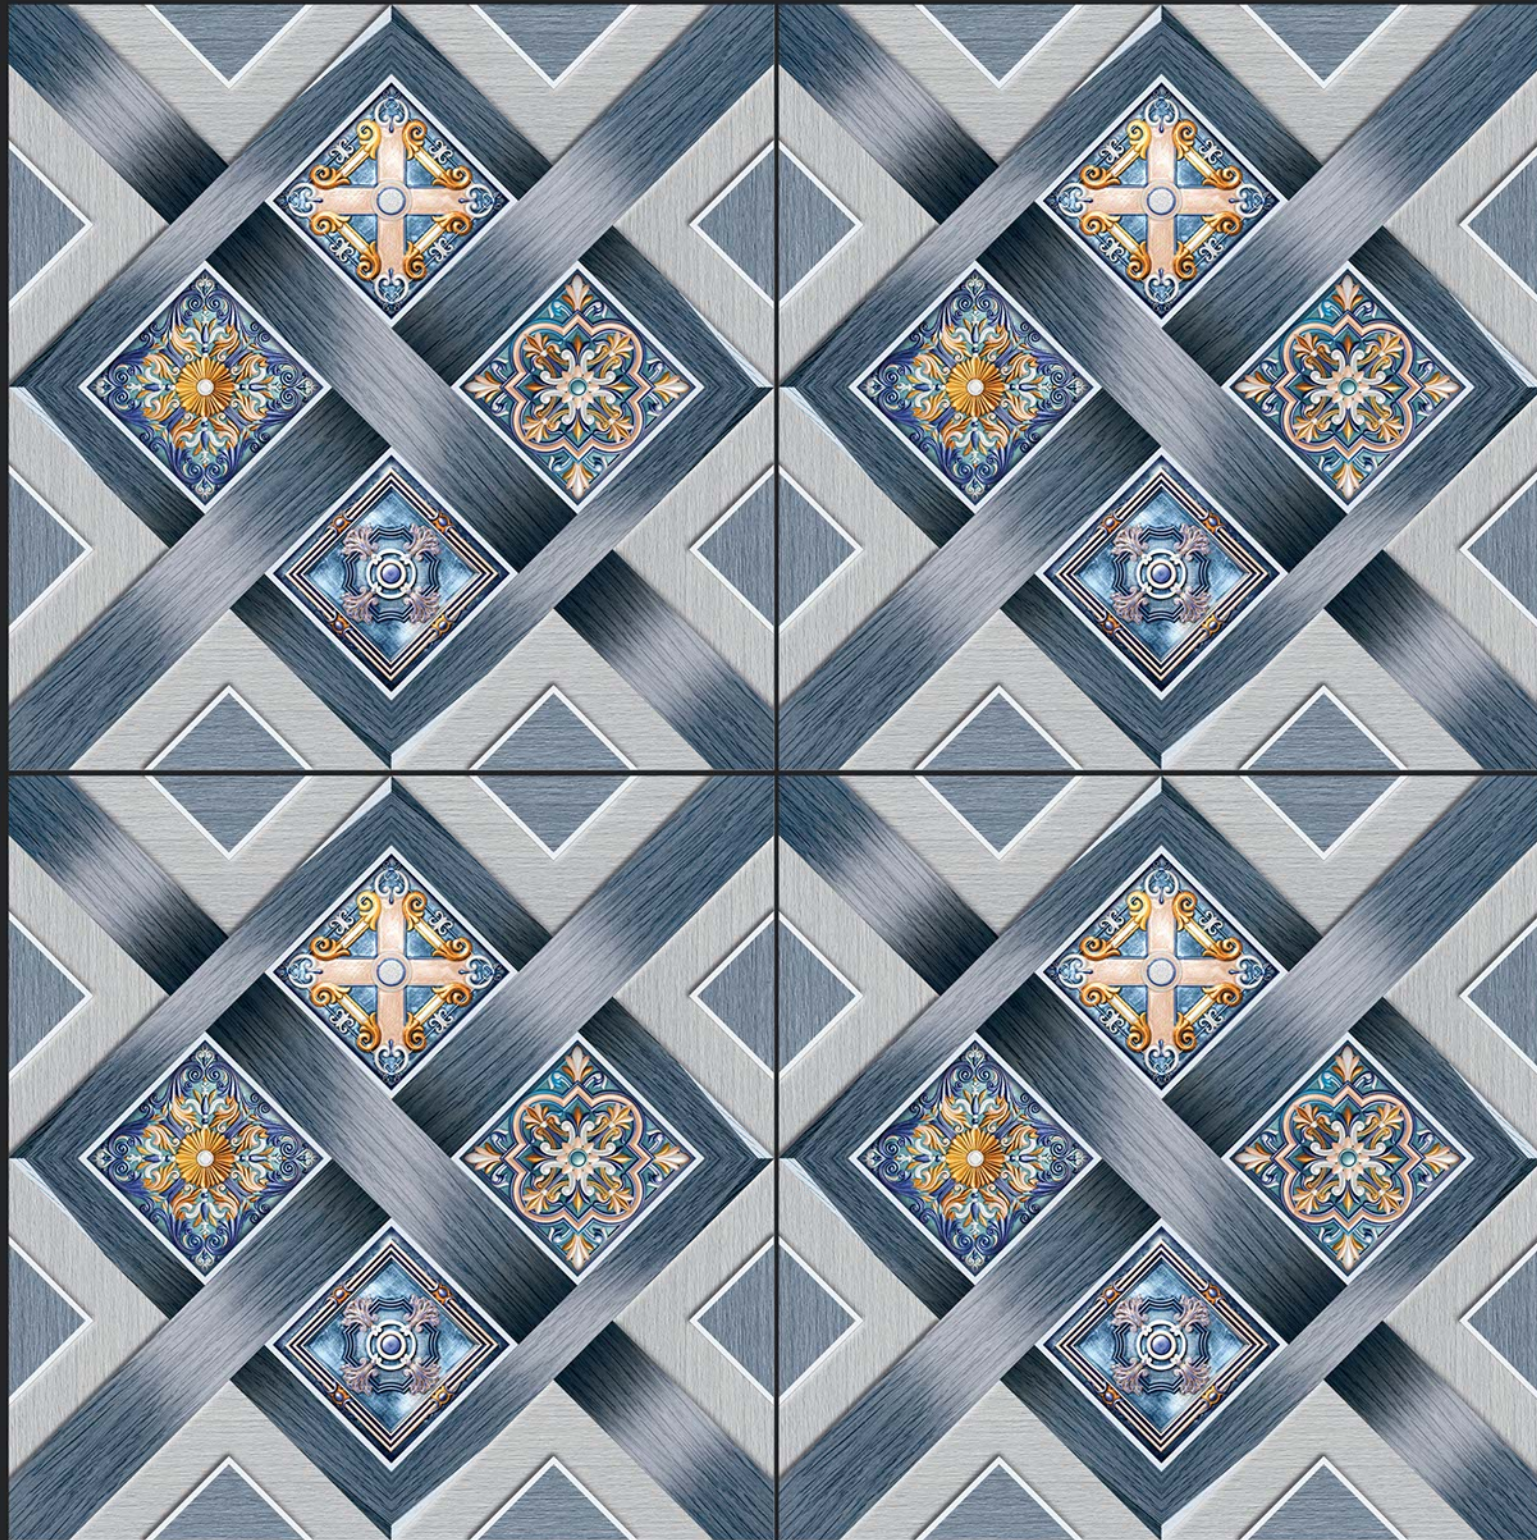

Digital
PORCELAIN TILES
600x600mm