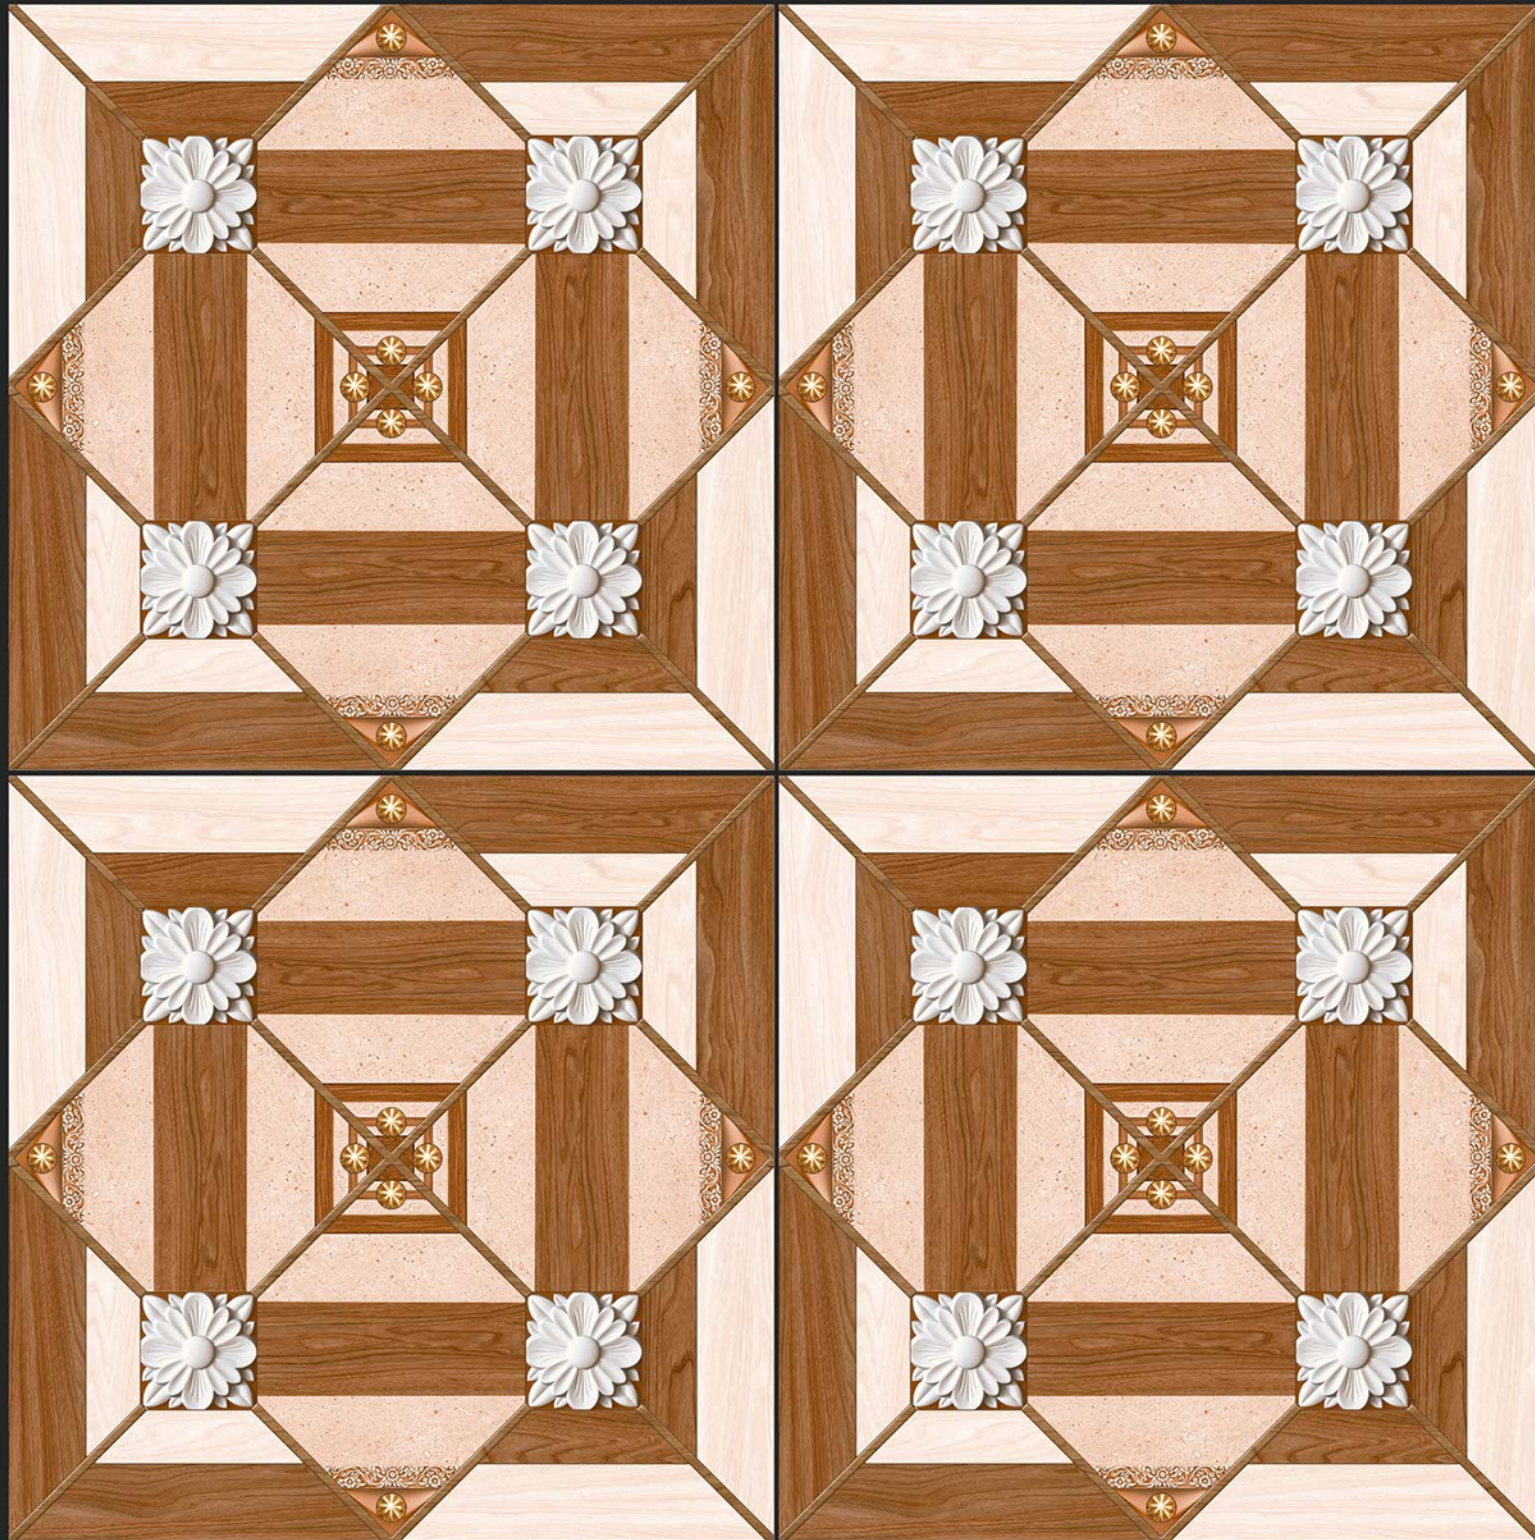

SATIN MATT SERIES

DIGITAL  
PRINTING

RECTIFIED

ECO FRIENDLY

5062

SATIN MATT SERIES

**Digital**  
PORCELAIN TILES  
600x600mm

SATIN MATT SERIES