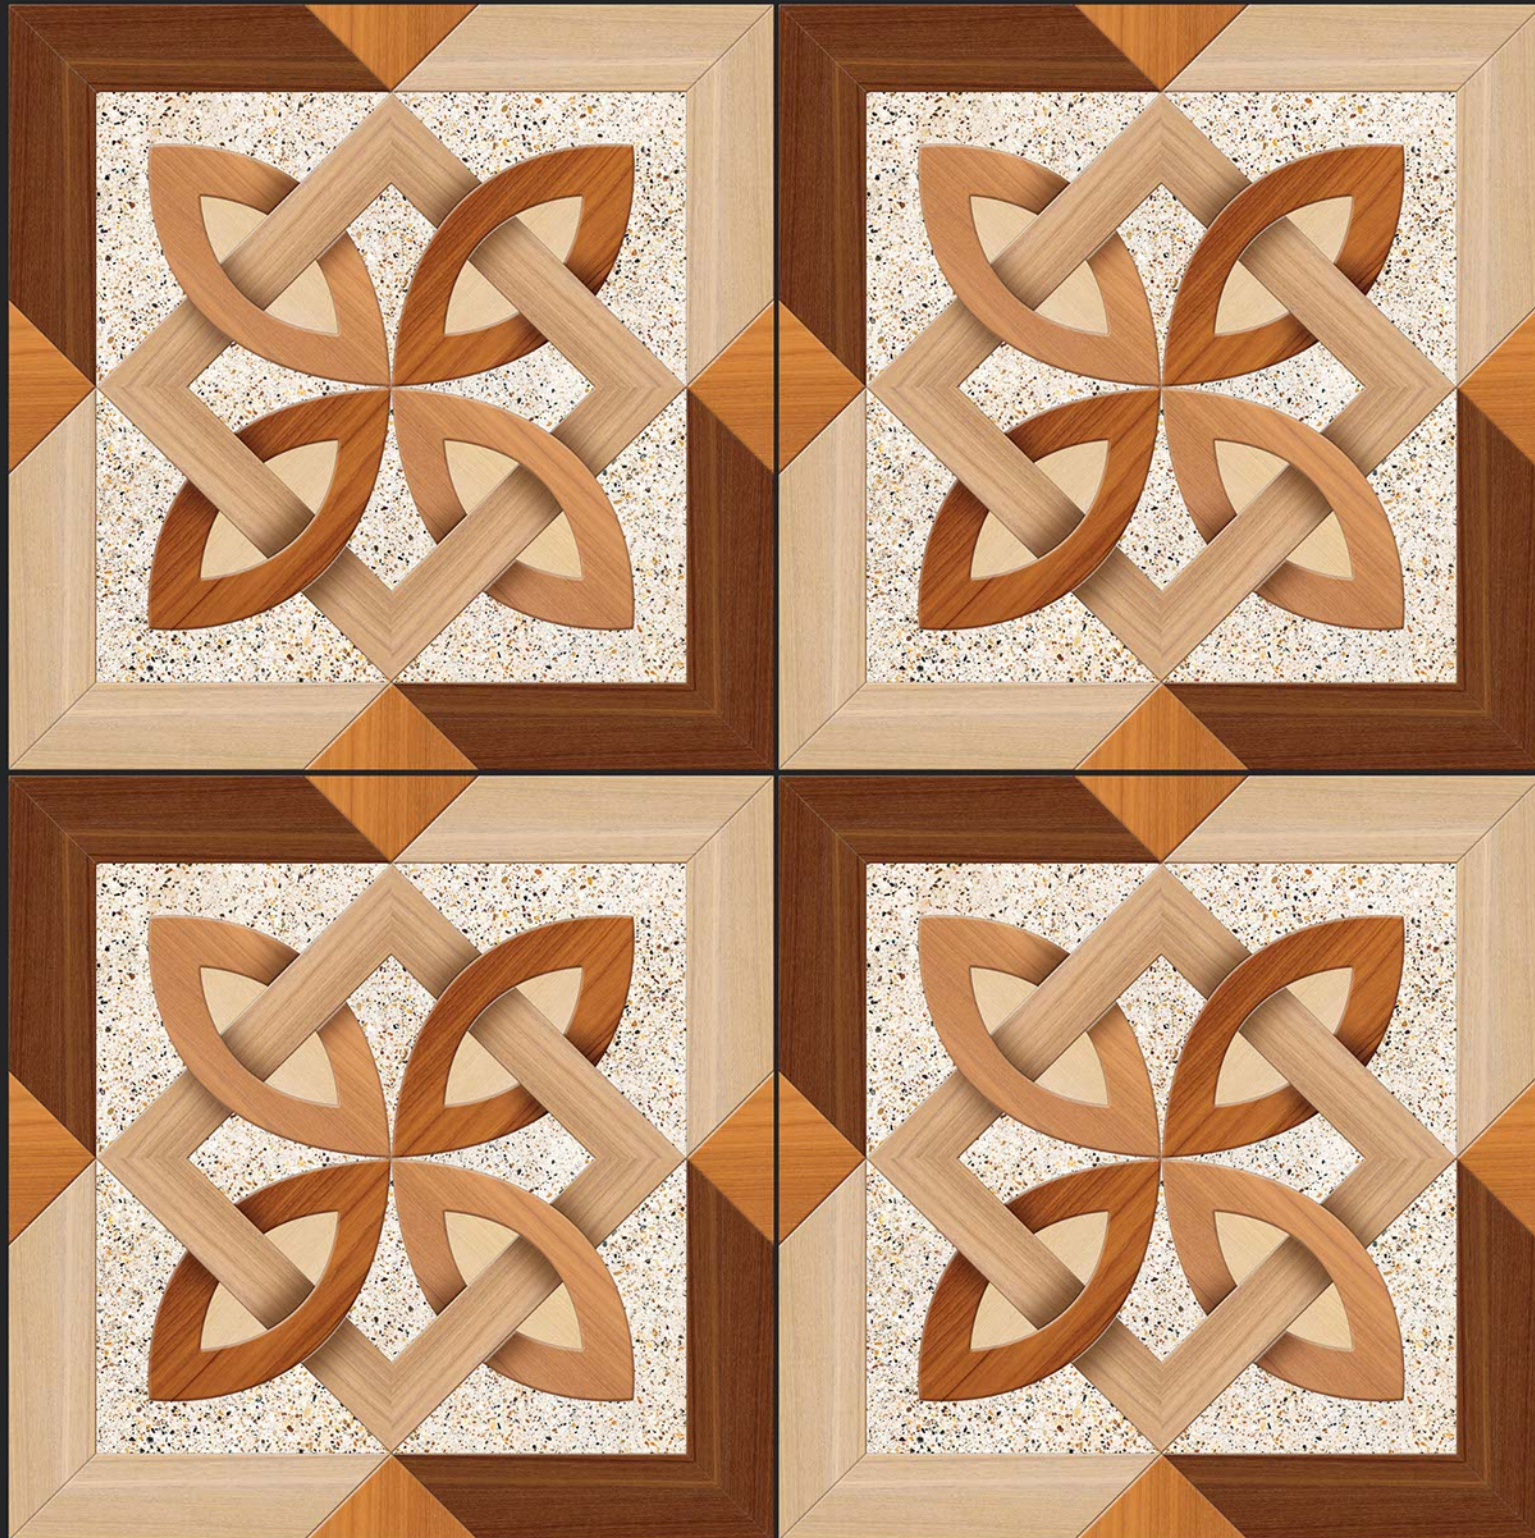

5086

SATIN MATT SERIES

SATIN MATT SERIES

SATIN MATT SERIES

**Digital**  
PORCELAIN TILES  
600x600mm

SATIN MATT SERIES

DIGITAL  
PRINTING

RECTIFIED