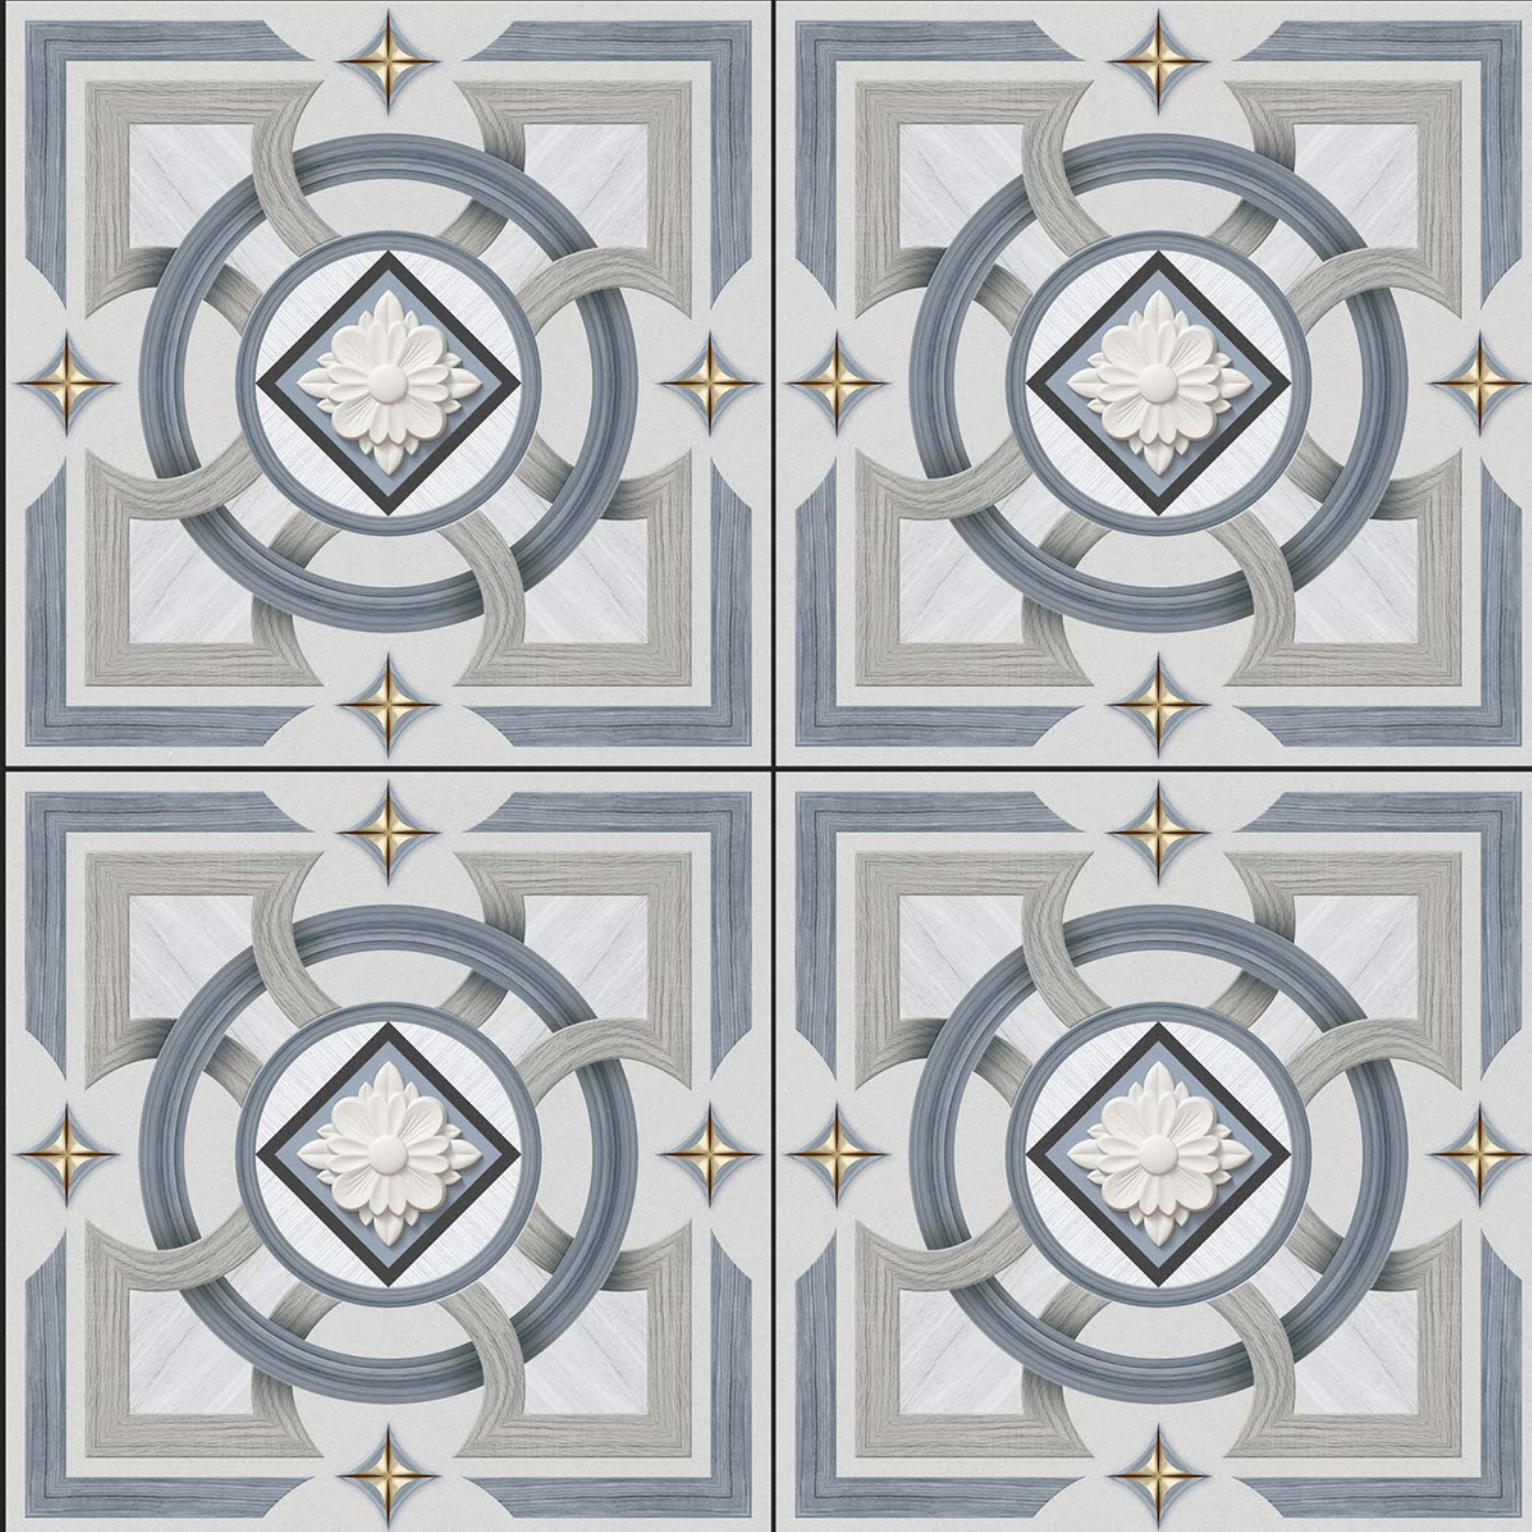

**Digital**  
PORCELAIN TILES  
600x600mm

SATIN MATT SERIES

DIGITAL  
PRINTING

RECTIFIED

ECO FRIENDLY

5052

**Digital**  
PORCELAIN TILES  
600x600mm

SATIN MATT SERIES