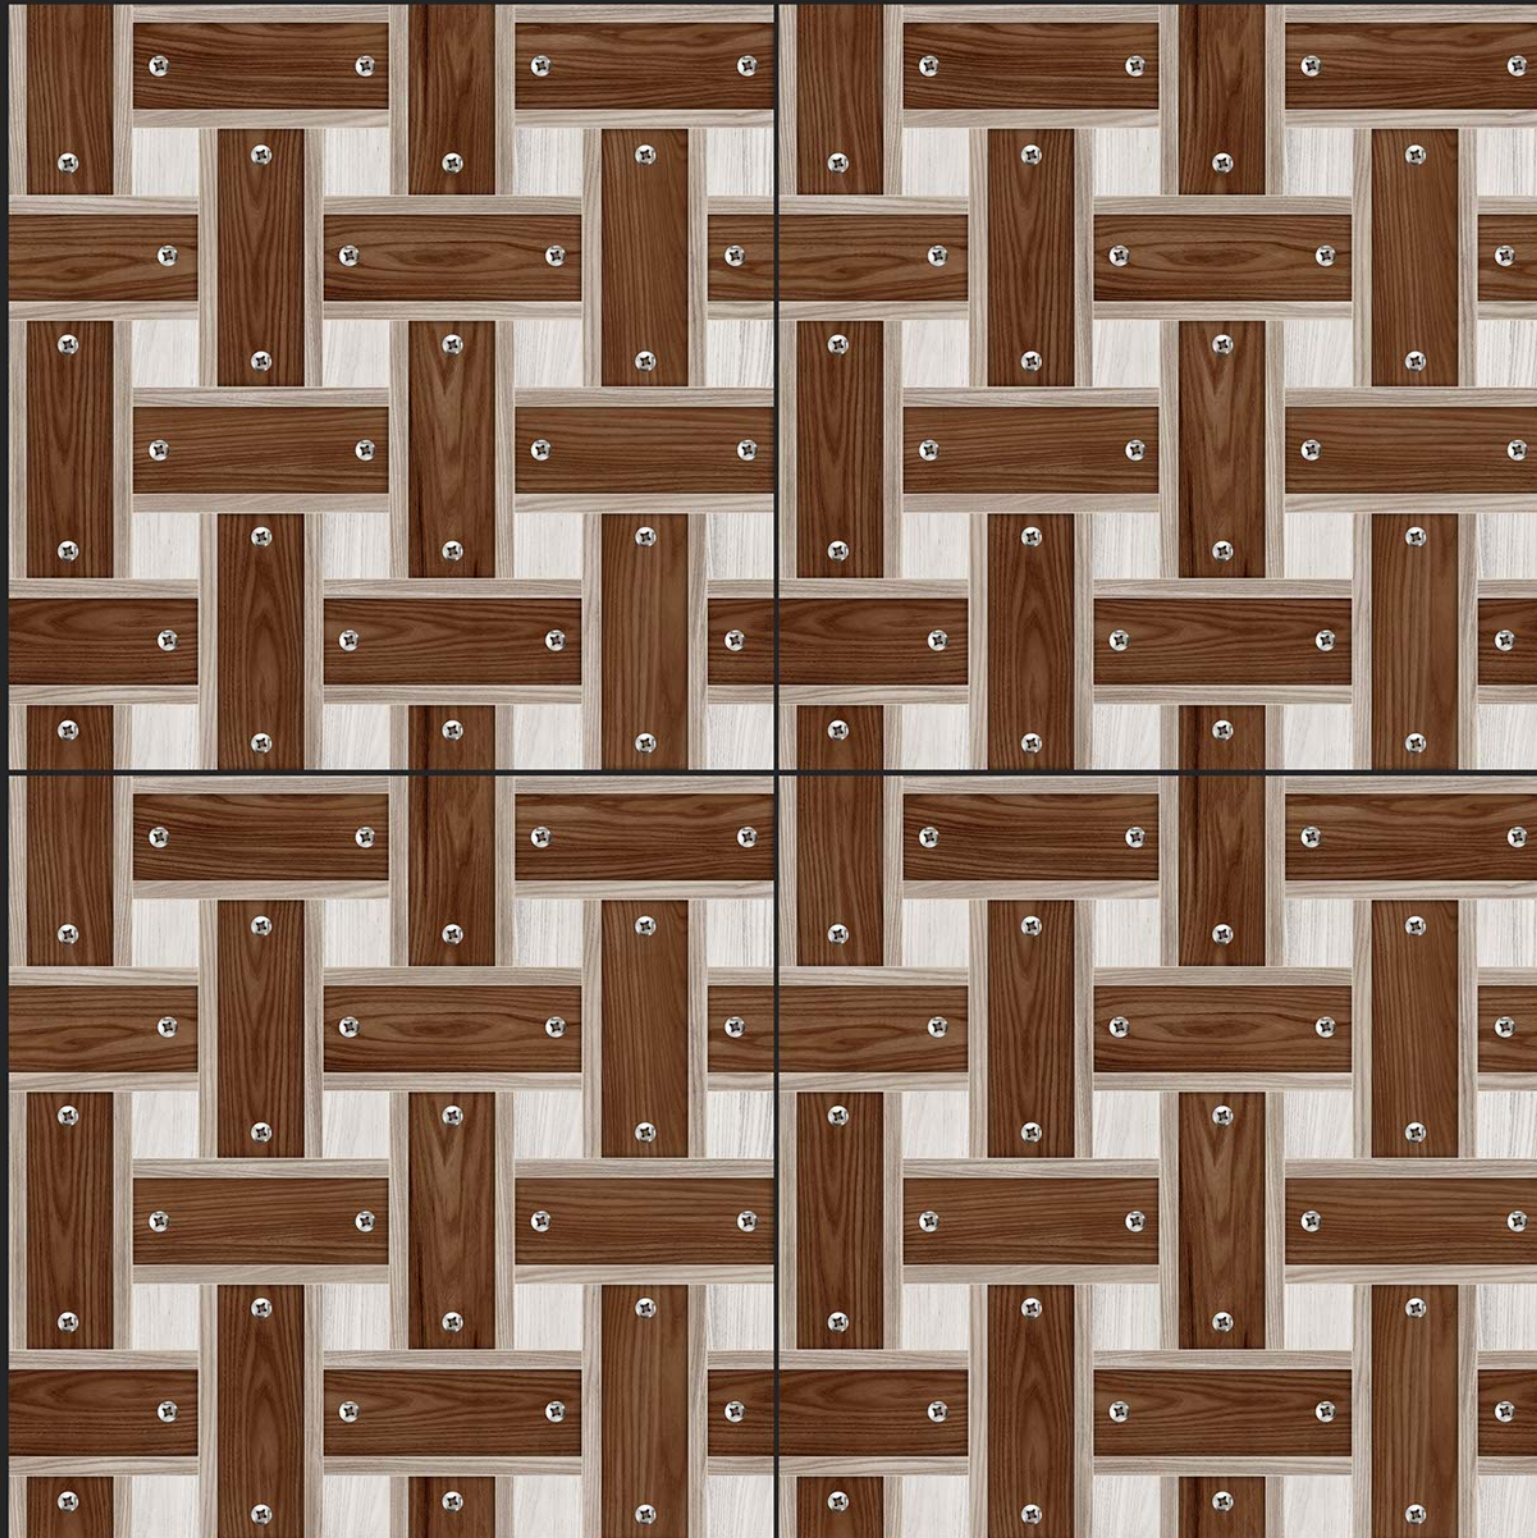

ECO FRIENDLY

5090

SATIN MATT SERIES

SATIN MATT SERIES

SATIN MATT SERIES

SATIN MATT SERIES

SATIN MATT SERIES

**Digital**  
PORCELAIN TILES  
600x600mm