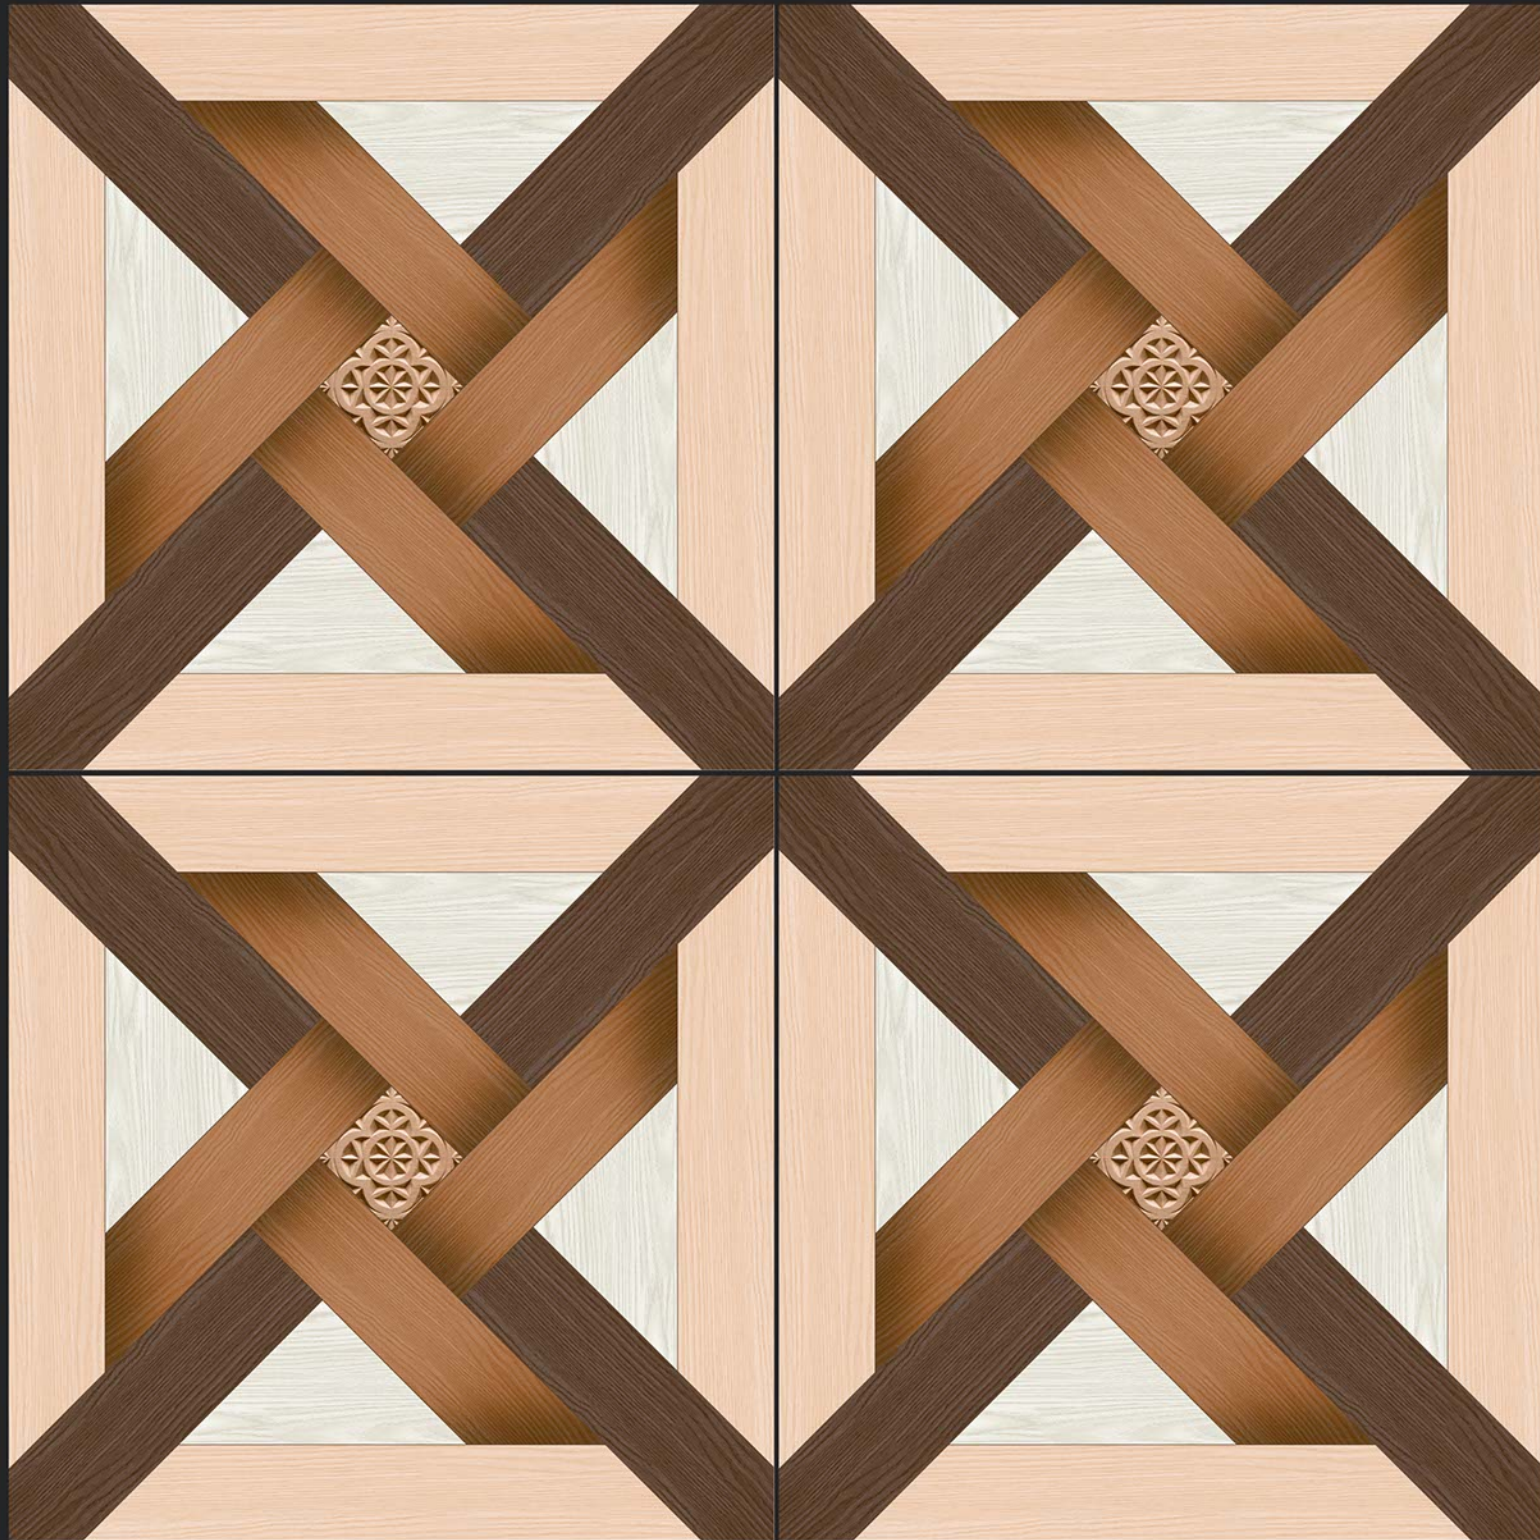

Digital
PORCELAIN TILES
600x600mm