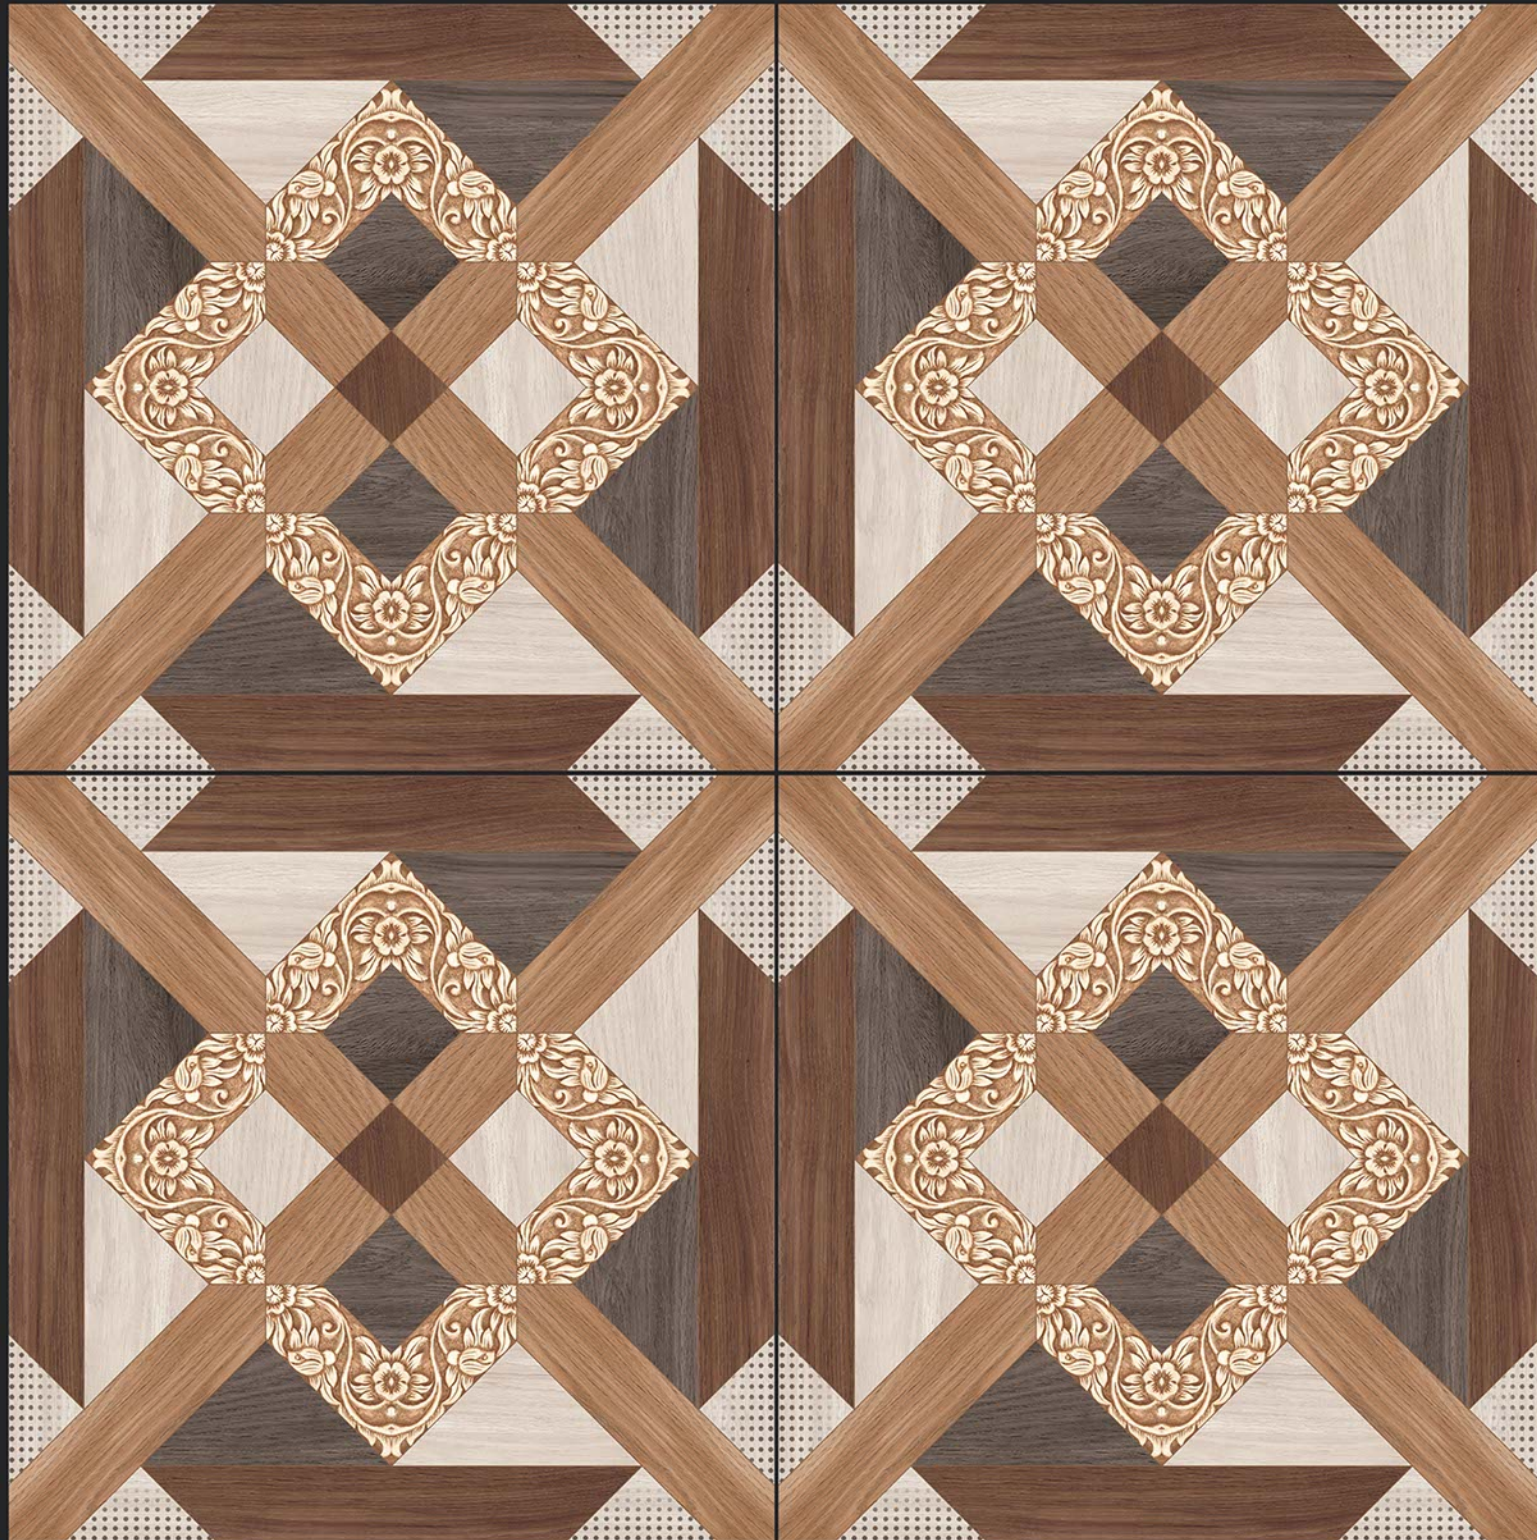

5056

**Digital**  
PORCELAIN TILES  
600x600mm

SATIN MATT SERIES

DIGITAL  
PRINTING

RECTIFIED

ECO FRIENDLY

5057

**Digital**  
PORCELAIN TILES  
600x600mm