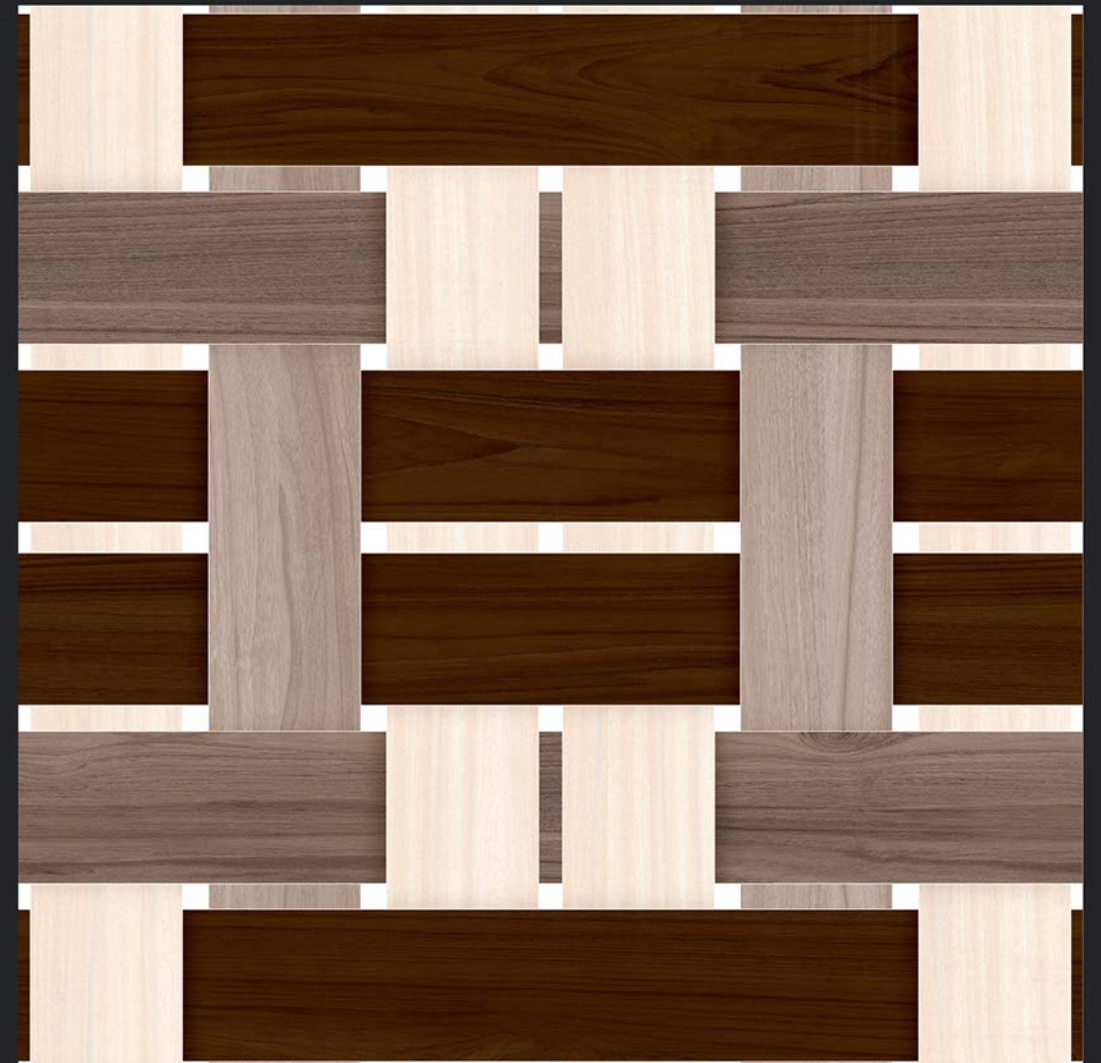

SATIN MATT SERIES