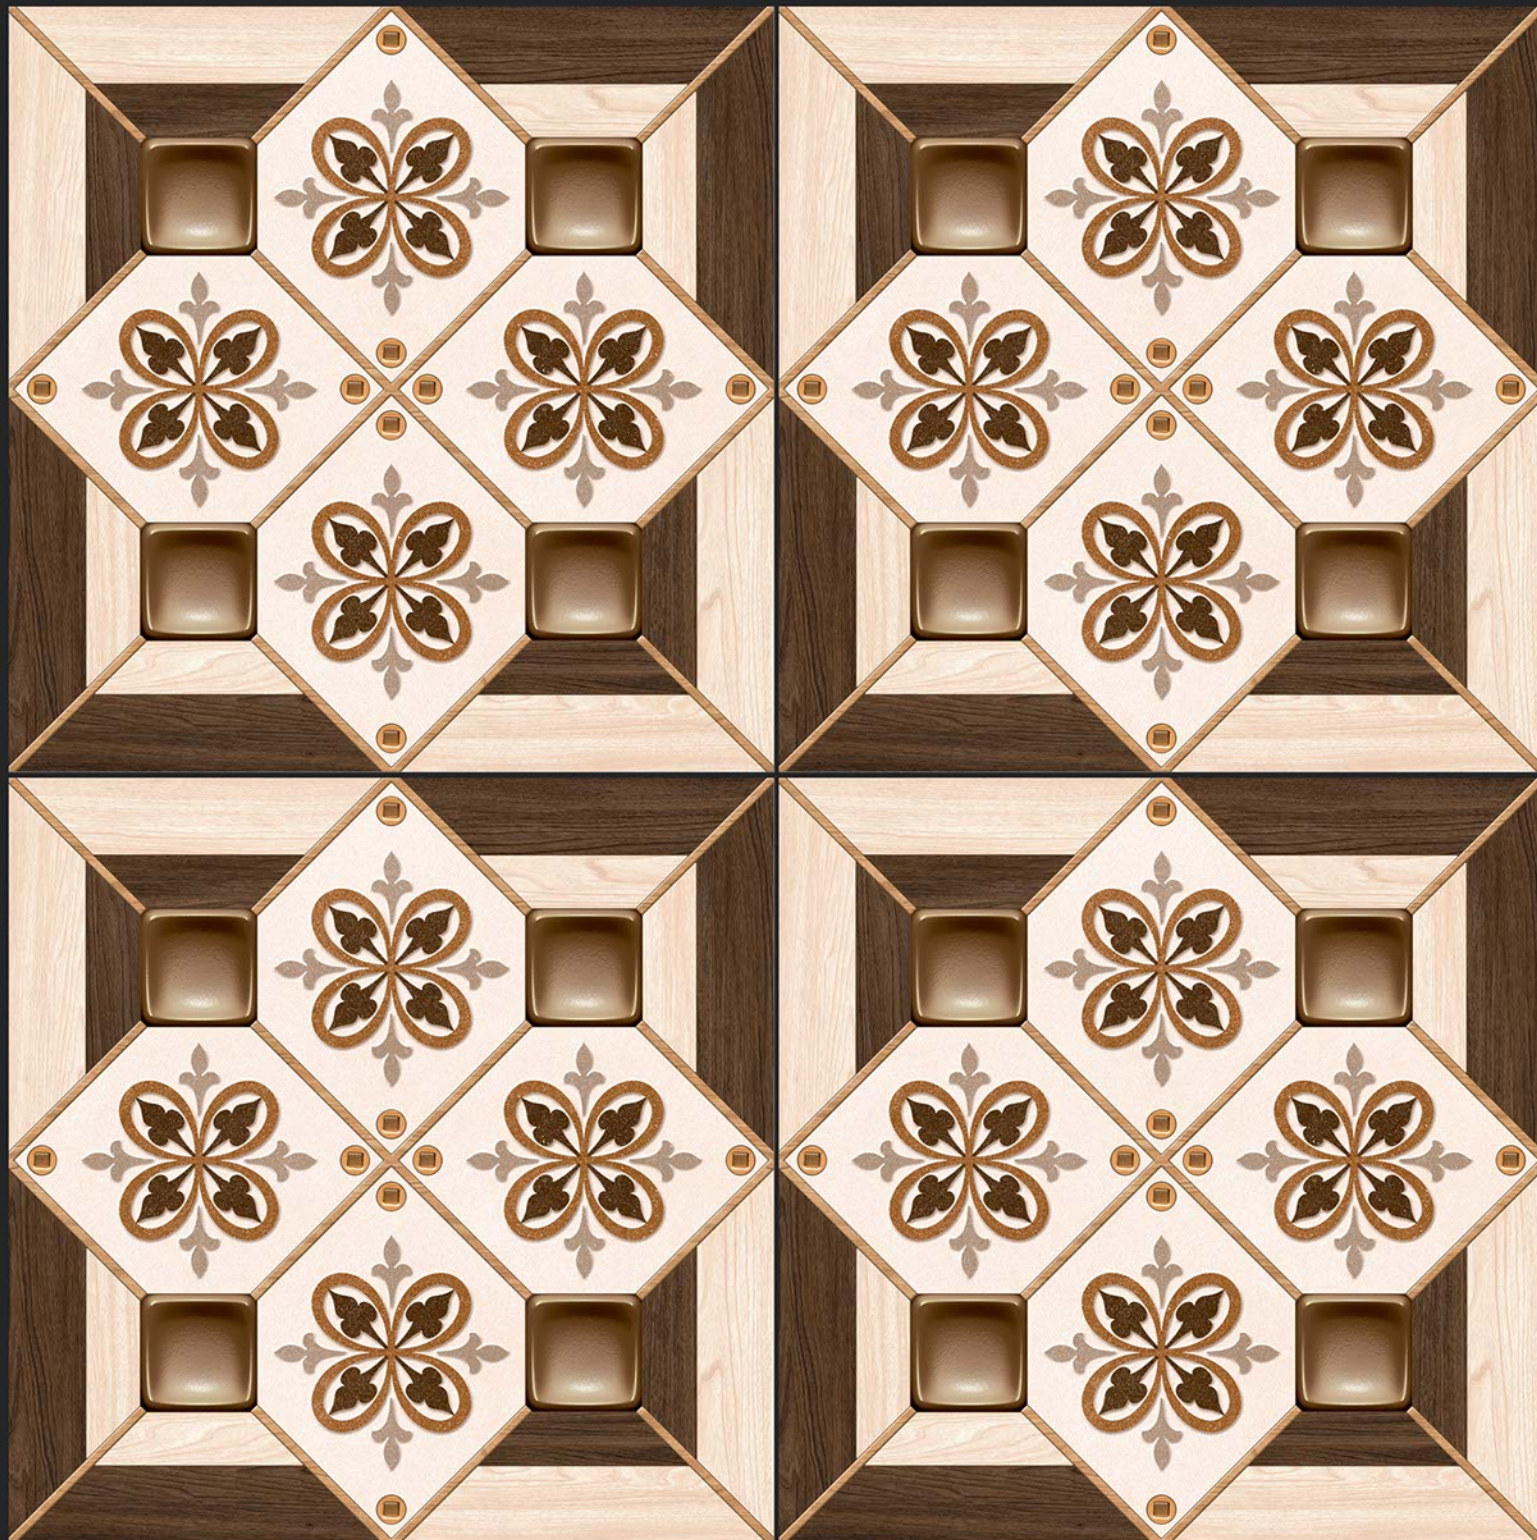

5060

**Digital**  
PORCELAIN TILES  
600x600mm

SATIN MATT SERIES

DIGITAL  
PRINTING

RECTIFIED

ECO FRIENDLY

5061

**Digital**  
PORCELAIN TILES  
600x600mm