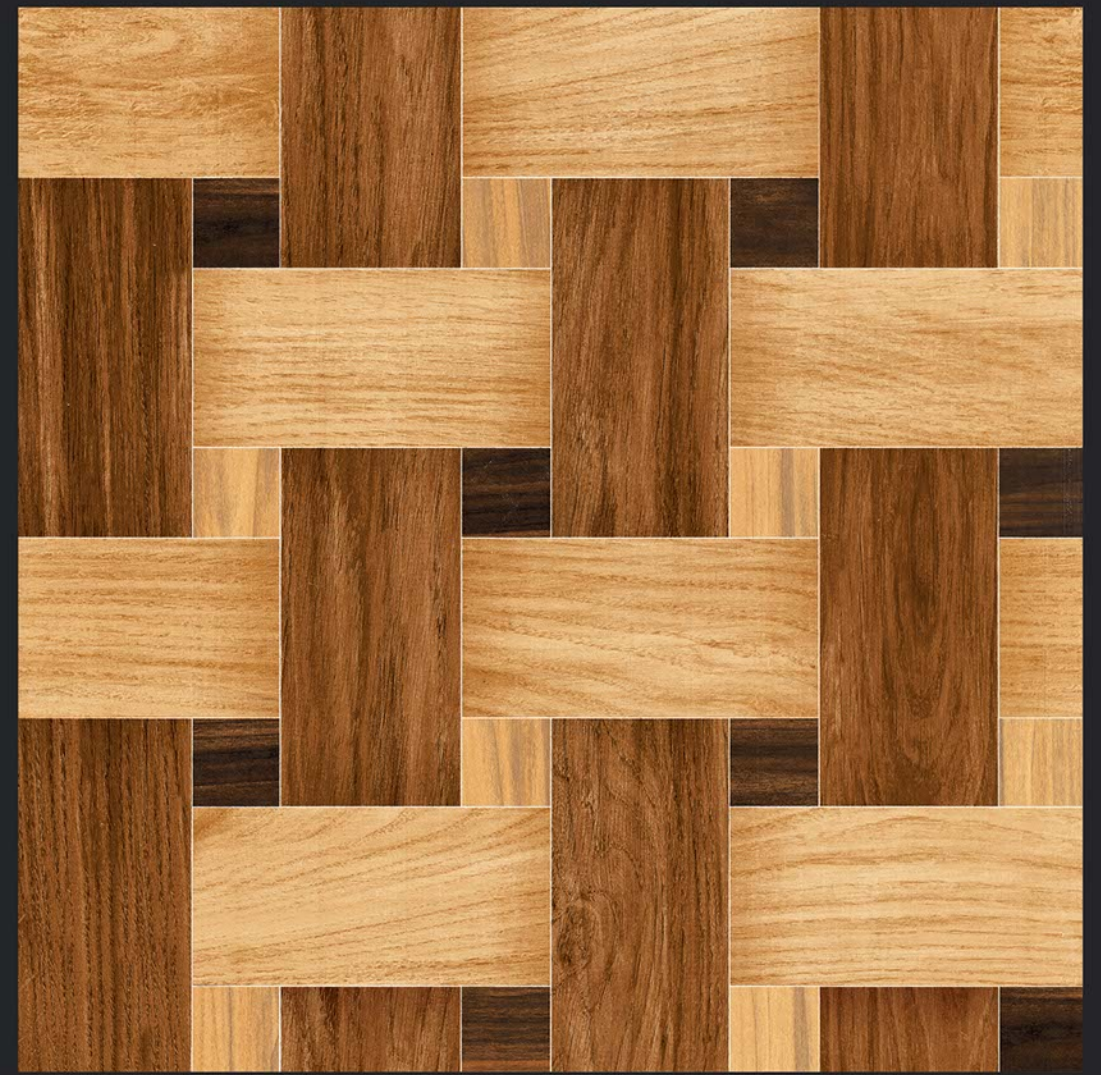

SATIN MATT SERIES