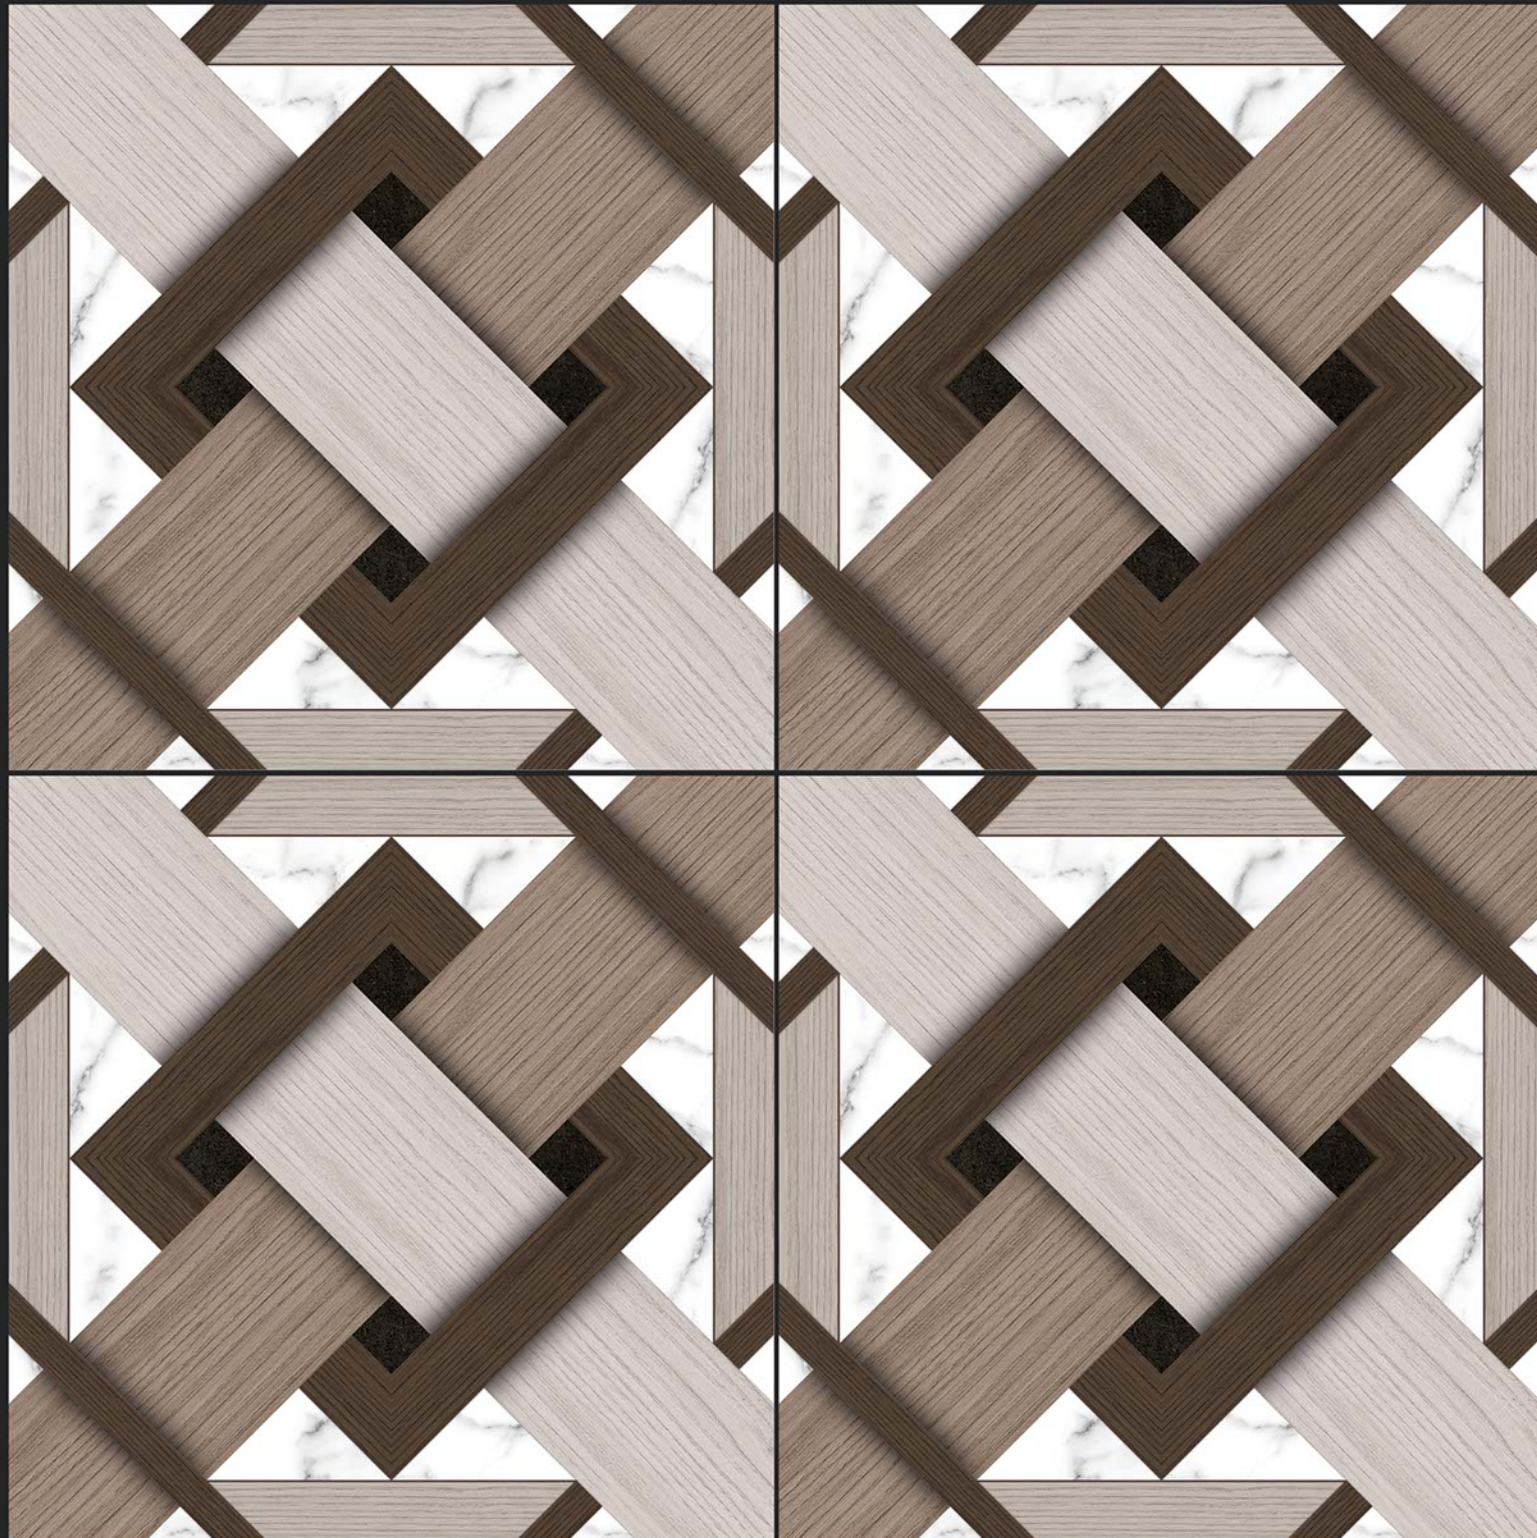

5071

**Digital**  
PORCELAIN TILES  
600x600mm

SATIN MATT SERIES

DIGITAL  
PRINTING

RECTIFIED

ECO FRIENDLY

5072

**Digital**  
PORCELAIN TILES  
600x600mm