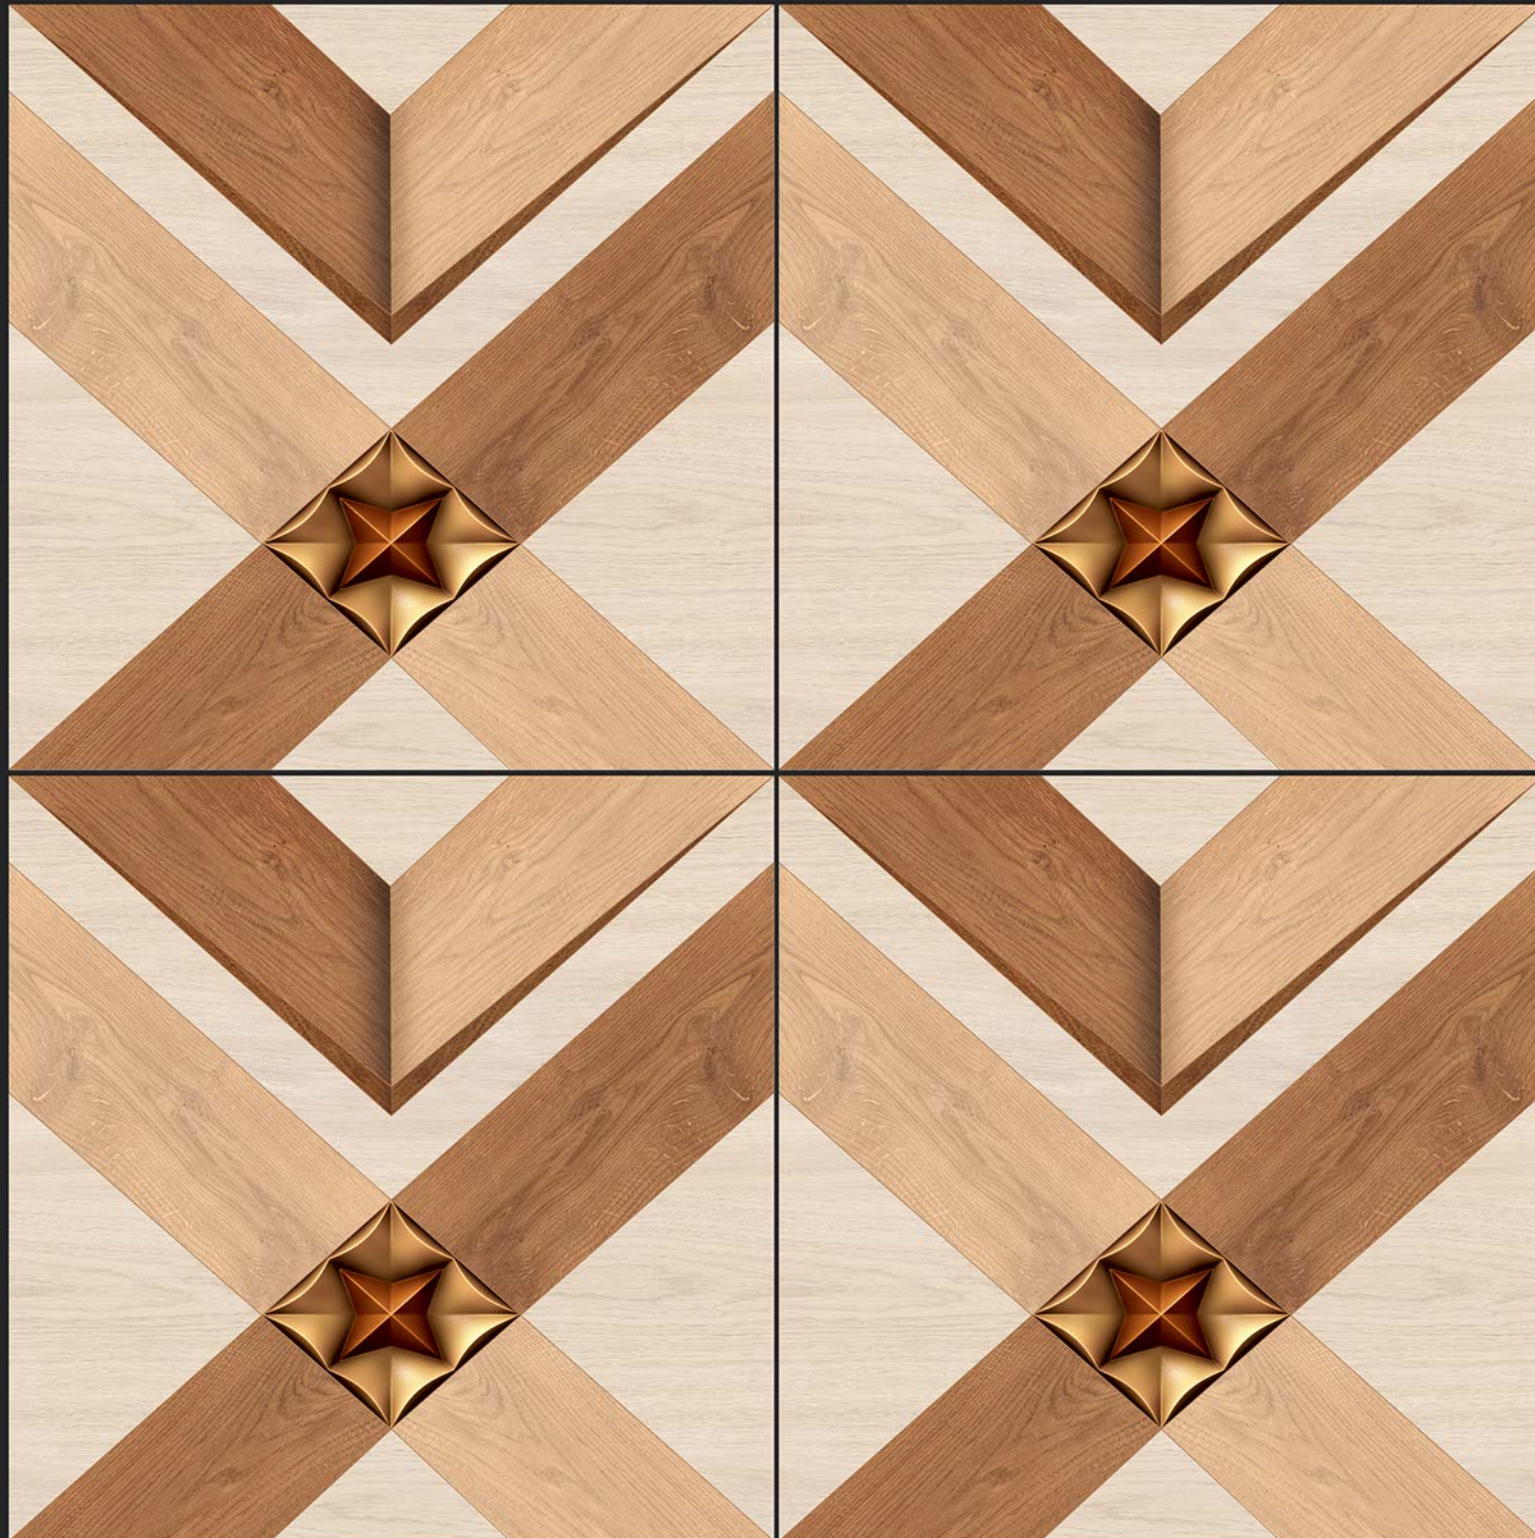

SATIN MATT SERIES

DIGITAL  
PRINTING

RECTIFIED

ECO FRIENDLY

5069

**Digital**  
PORCELAIN TILES  
600x600mm

SATIN MATT SERIES

DIGITAL  
PRINTING