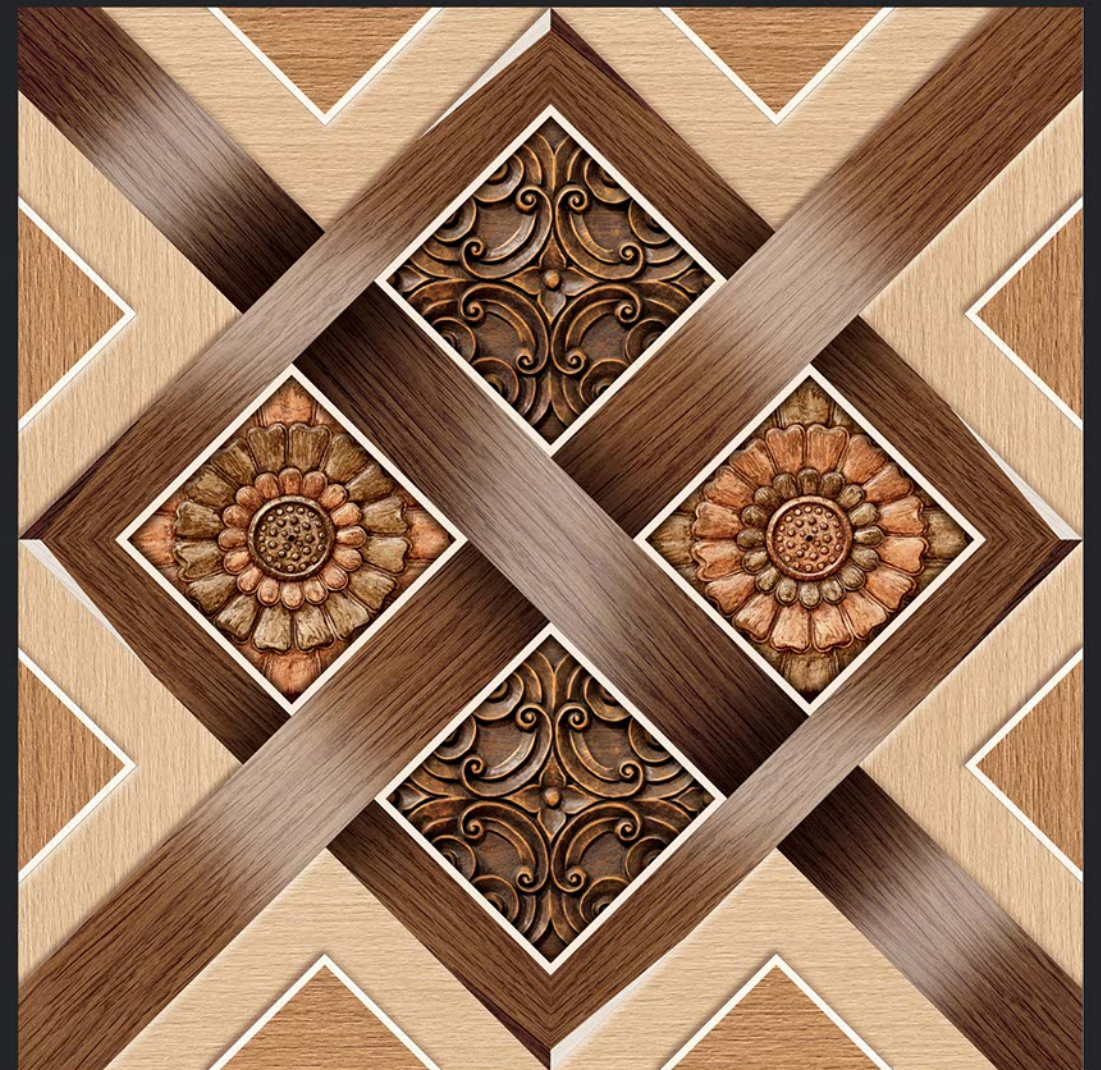

RECTIFIED

ECO FRIENDLY

5059

**Digital**  
PORCELAIN TILES  
600x600mm

SATIN MATT SERIES

DIGITAL  
PRINTING

RECTIFIED

ECO FRIENDLY