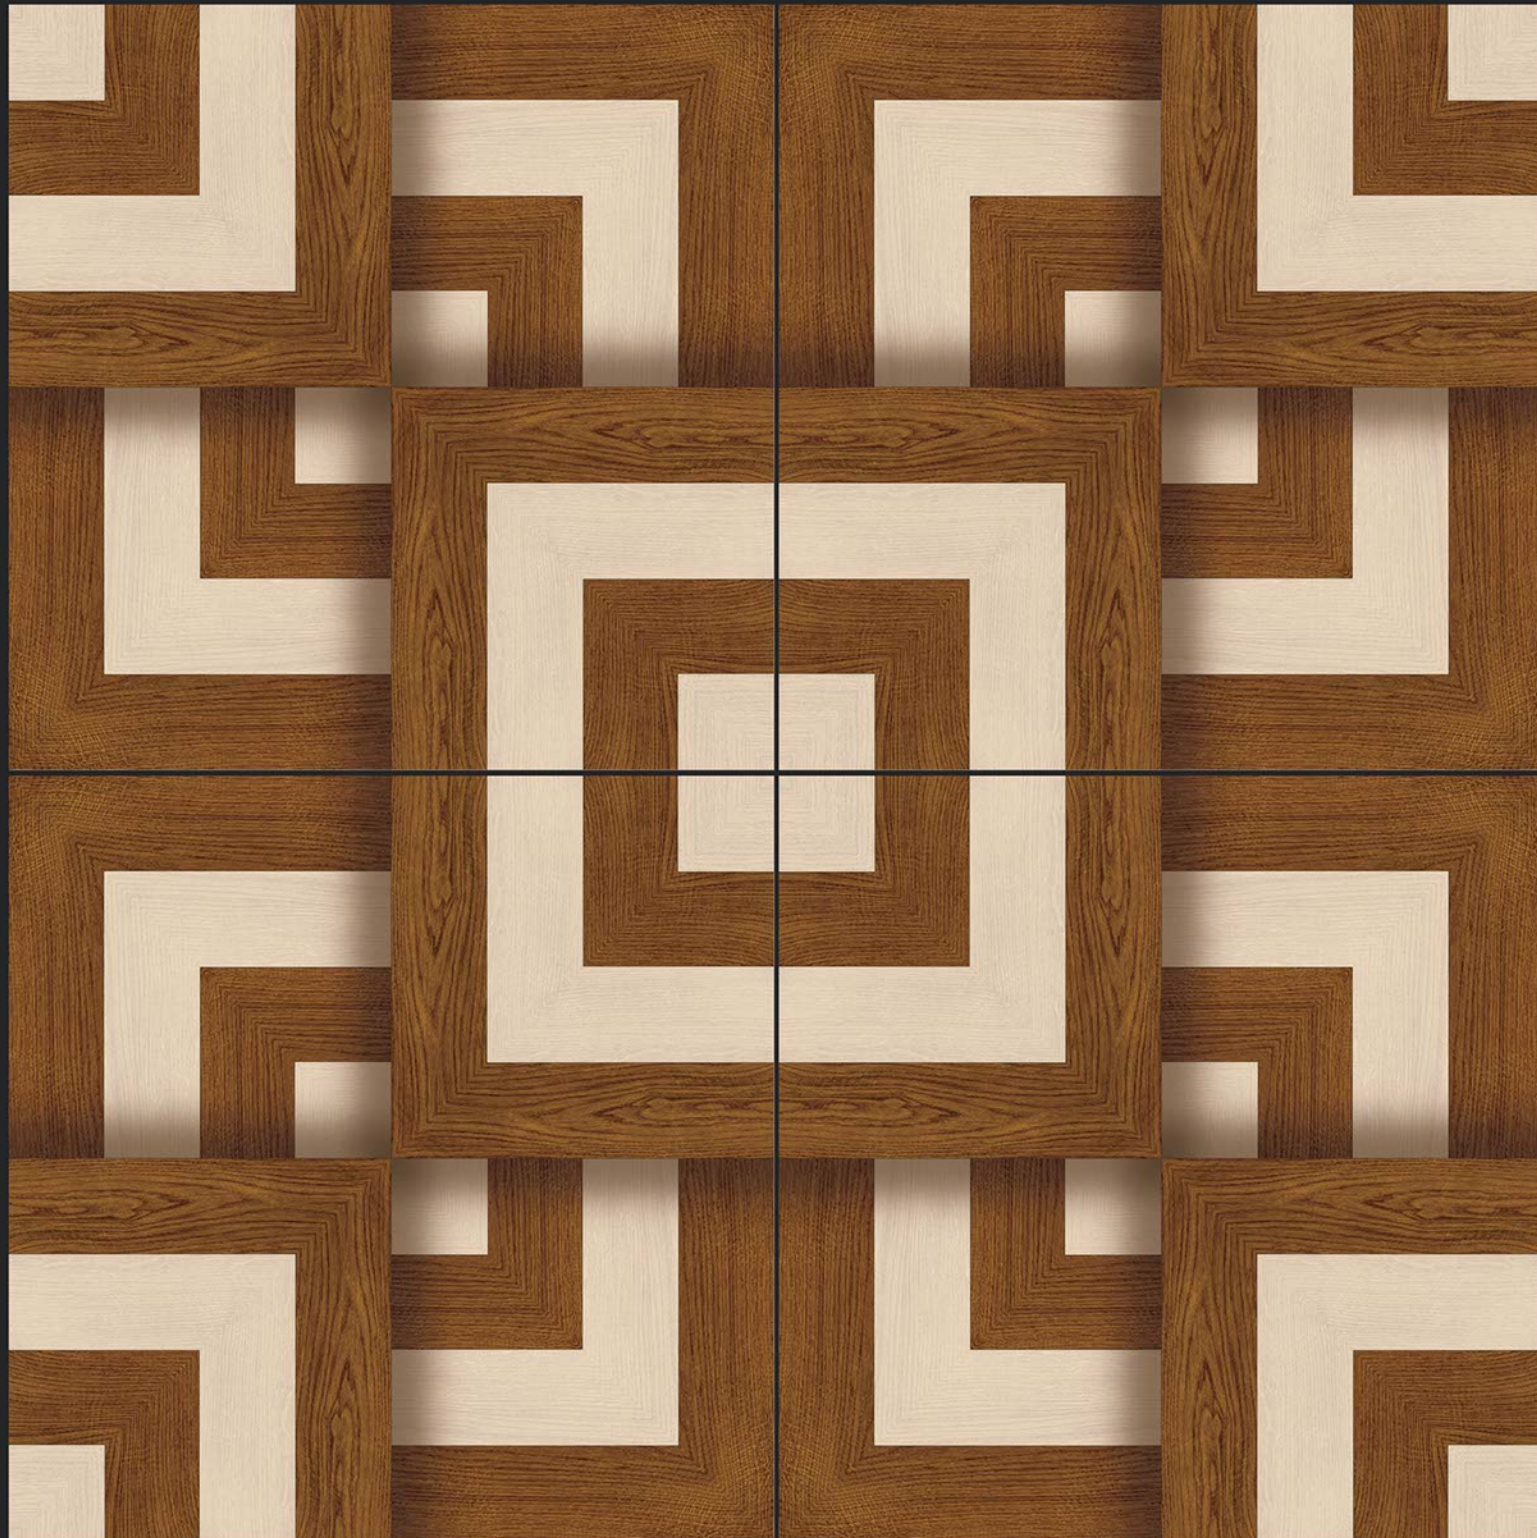

Digital
PORCELAIN TILES
600x600mm