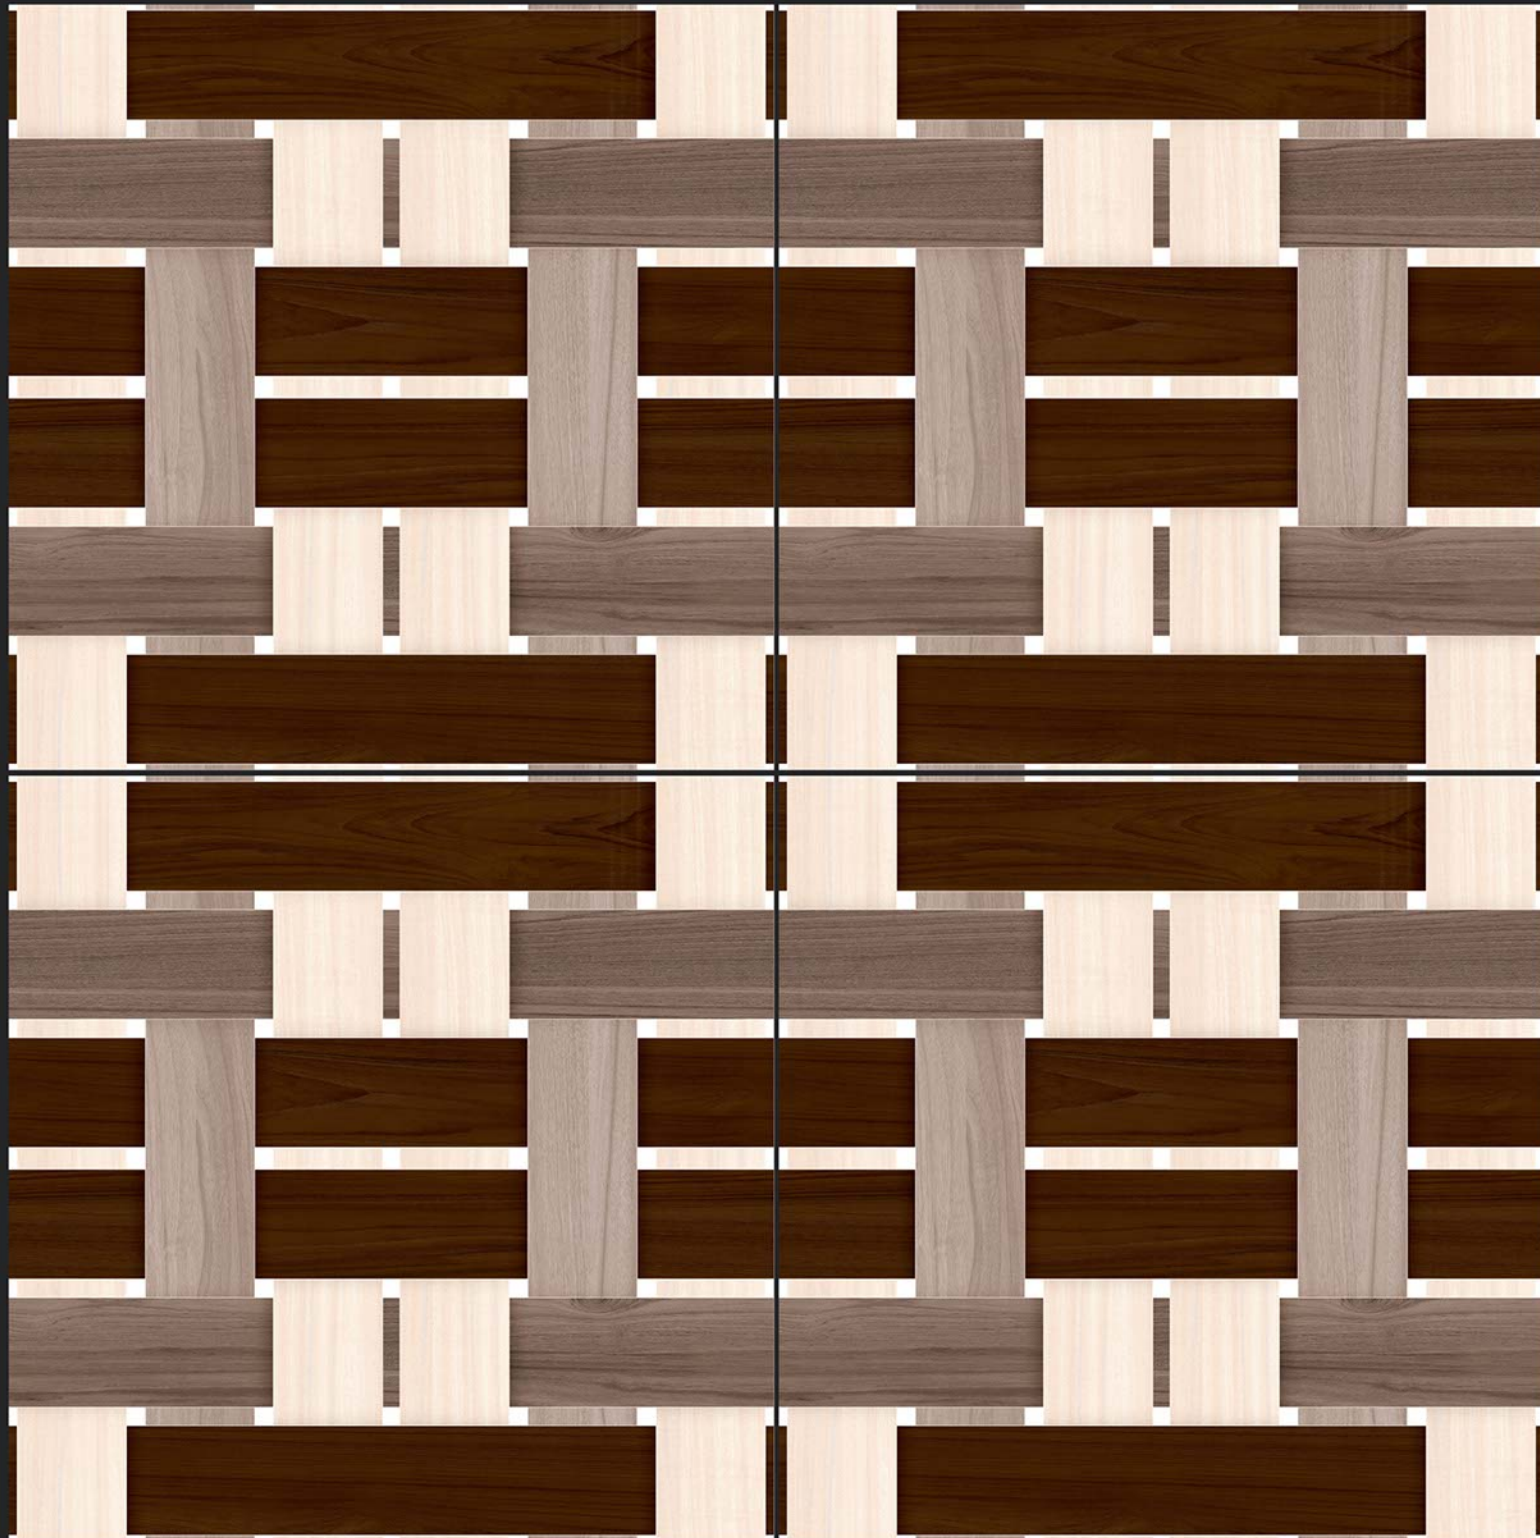

ECO FRIENDLY

5065

**Digital**  
PORCELAIN TILES  
600x600mm

SATIN MATT SERIES

DIGITAL  
PRINTING

RECTIFIED

ECO FRIENDLY

5066