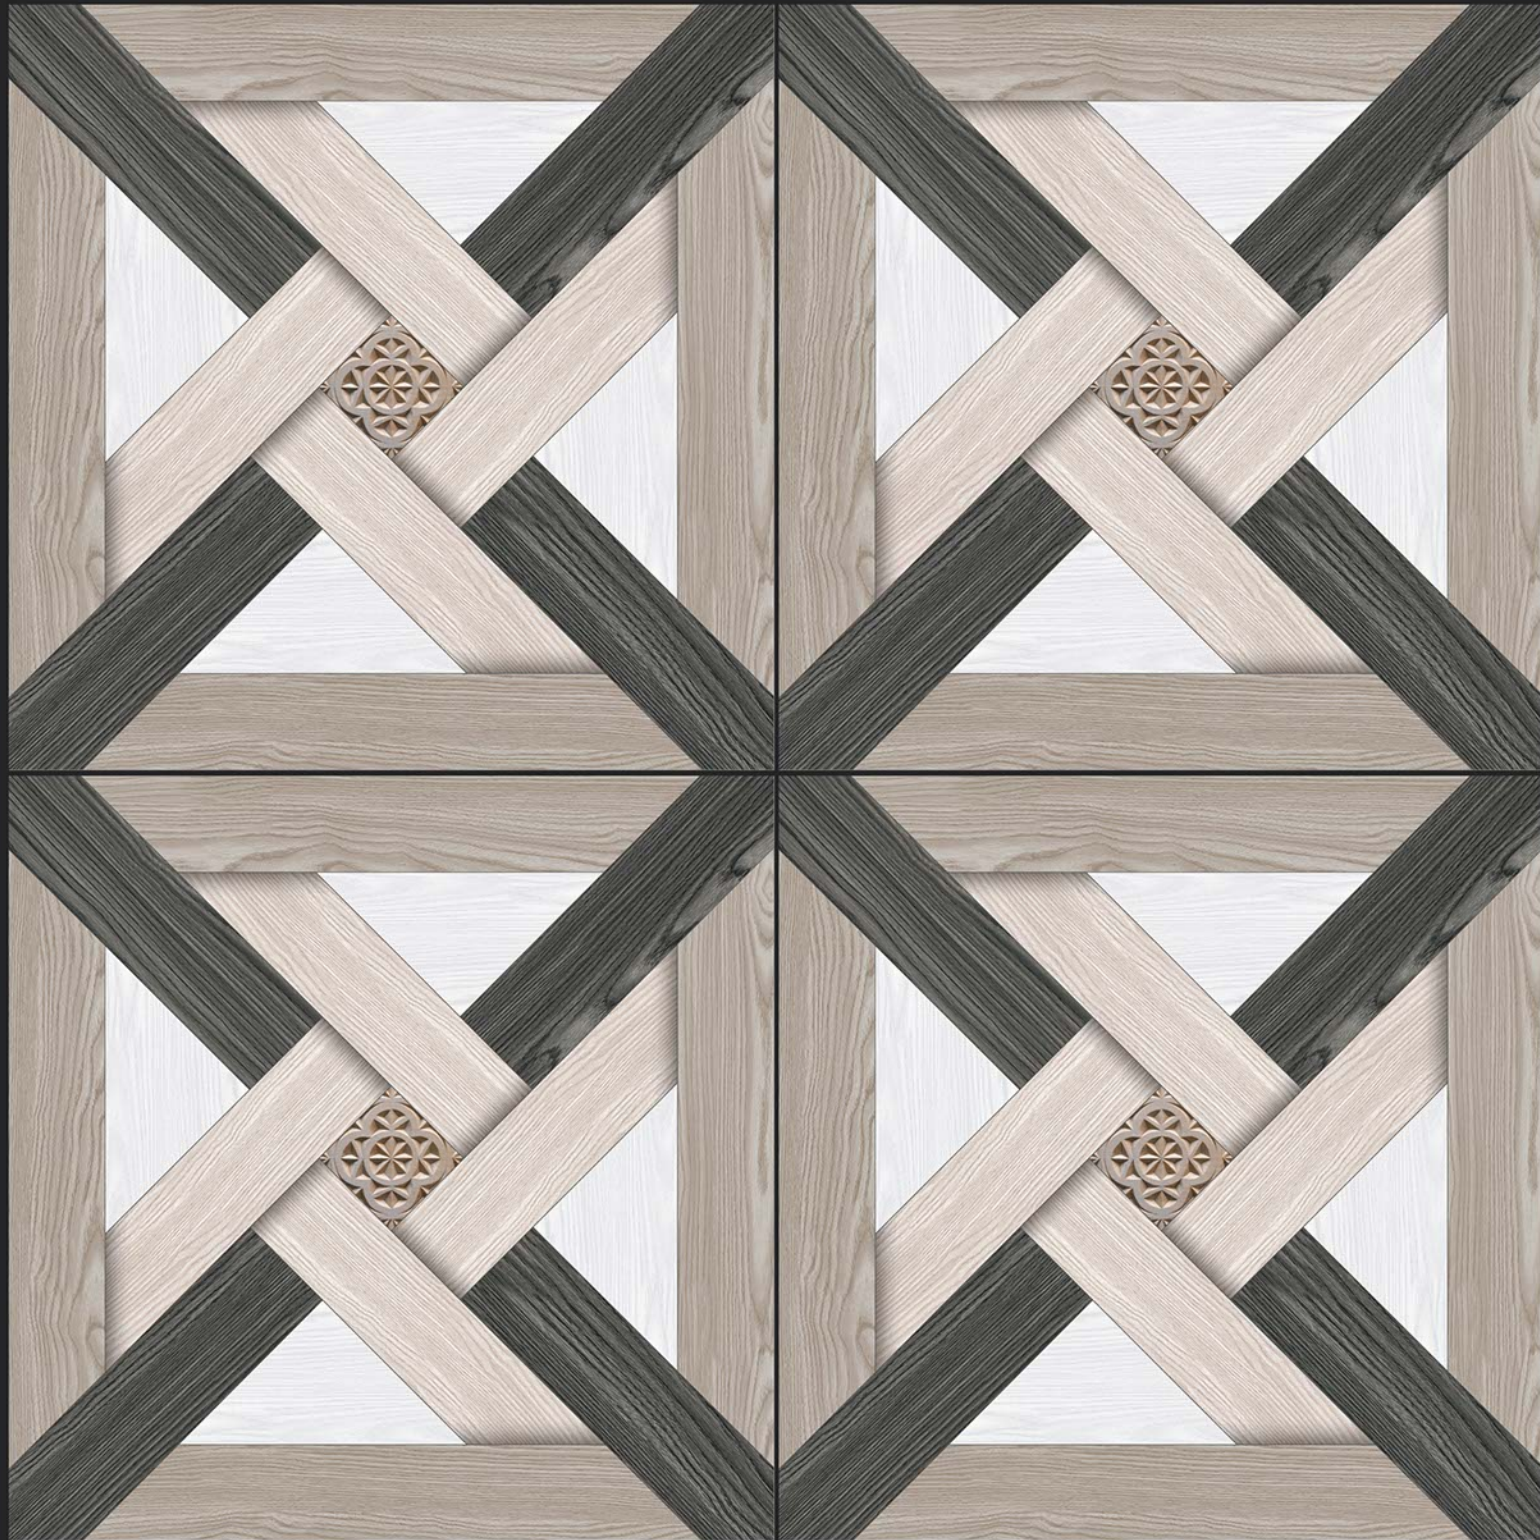

Digital
PORCELAIN TILES
600x600mm