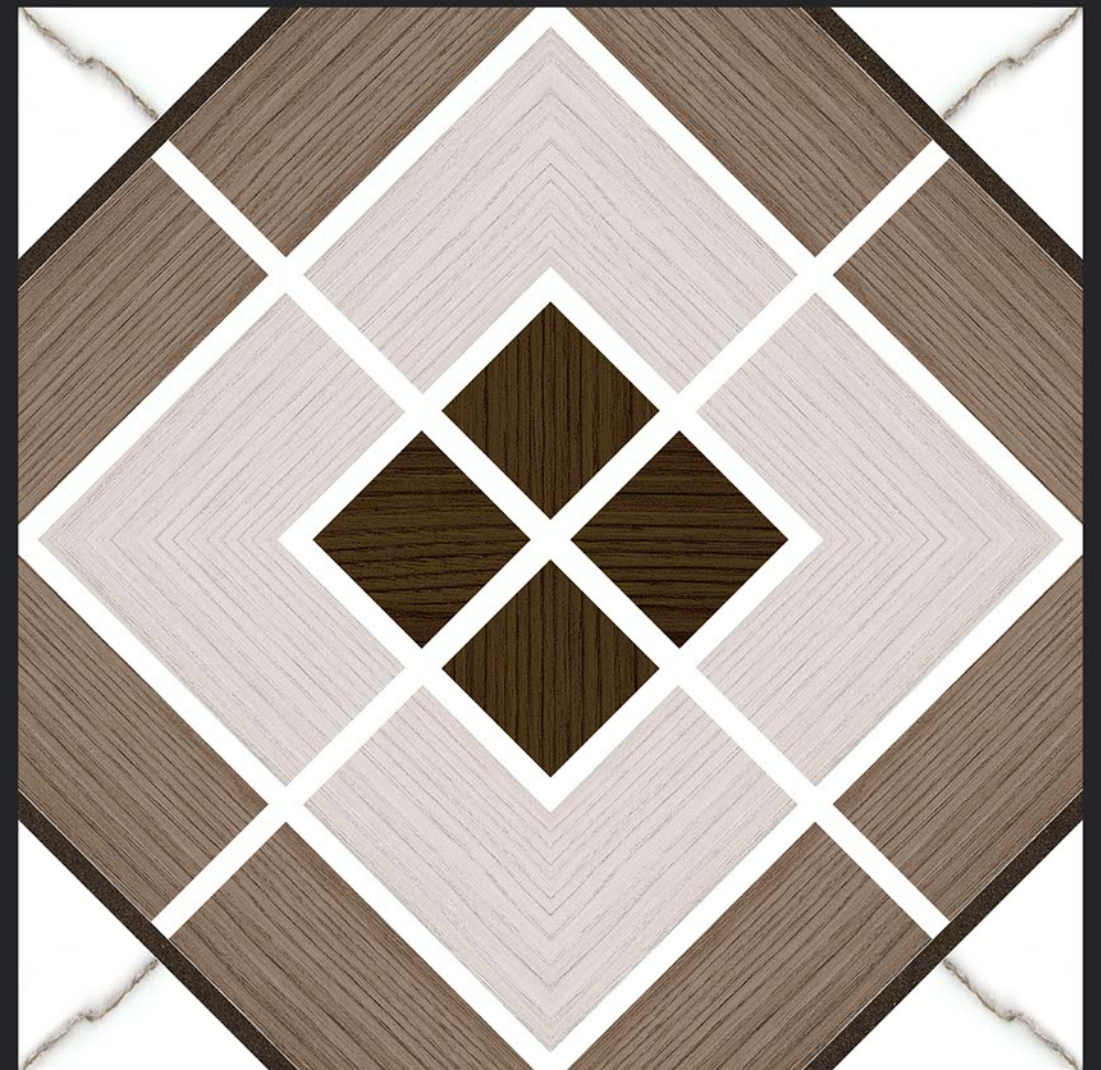

5086

SATIN MATT SERIES

SATIN MATT SERIES

SATIN MATT SERIES

**Digital**  
PORCELAIN TILES  
600x600mm

SATIN MATT SERIES

DIGITAL  
PRINTING

RECTIFIED