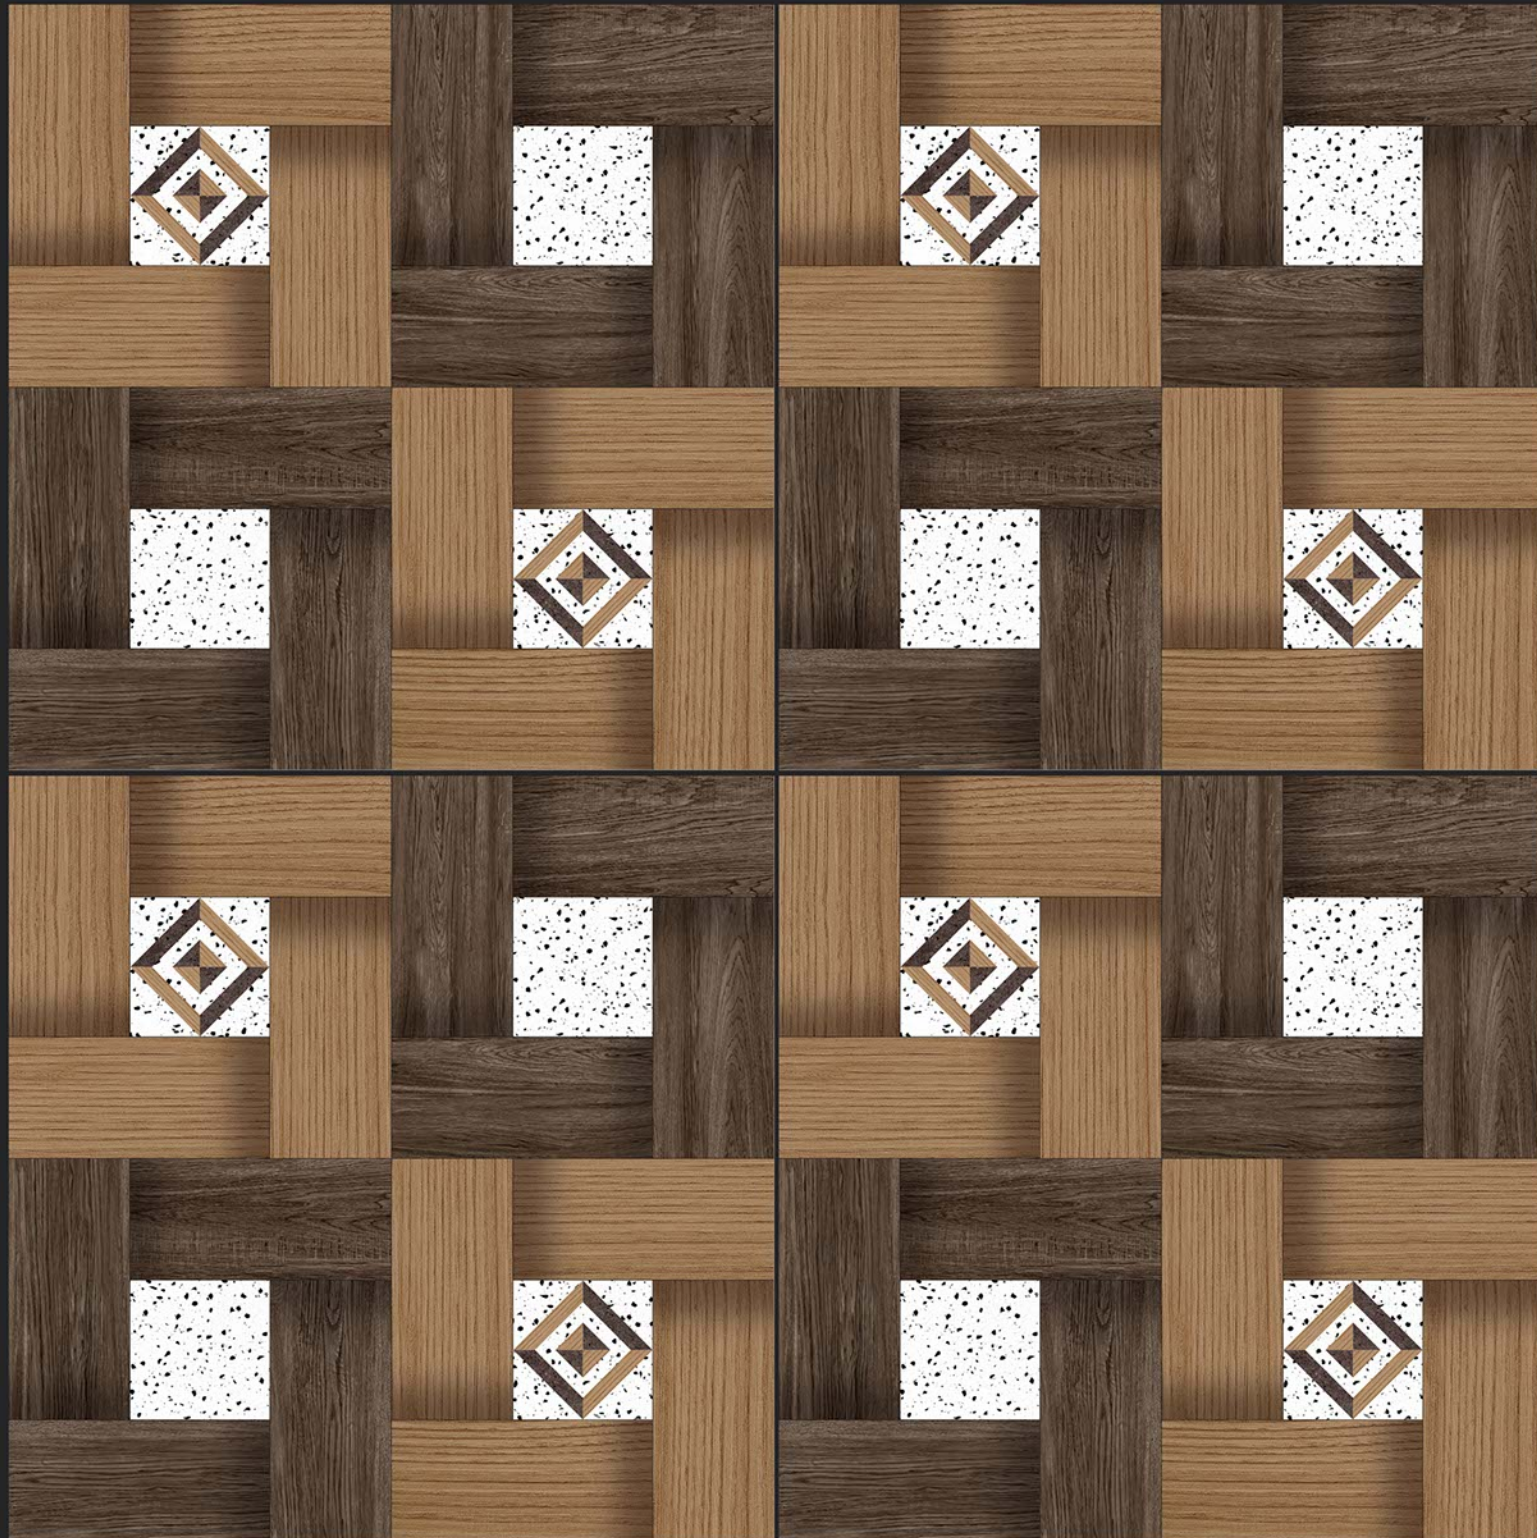

DIGITAL  
PRINTING

RECTIFIED

ECO FRIENDLY

5053

SATIN MATT SERIES

**Digital**  
PORCELAIN TILES  
600x600mm

SATIN MATT SERIES

DIGITAL  
PRINTING