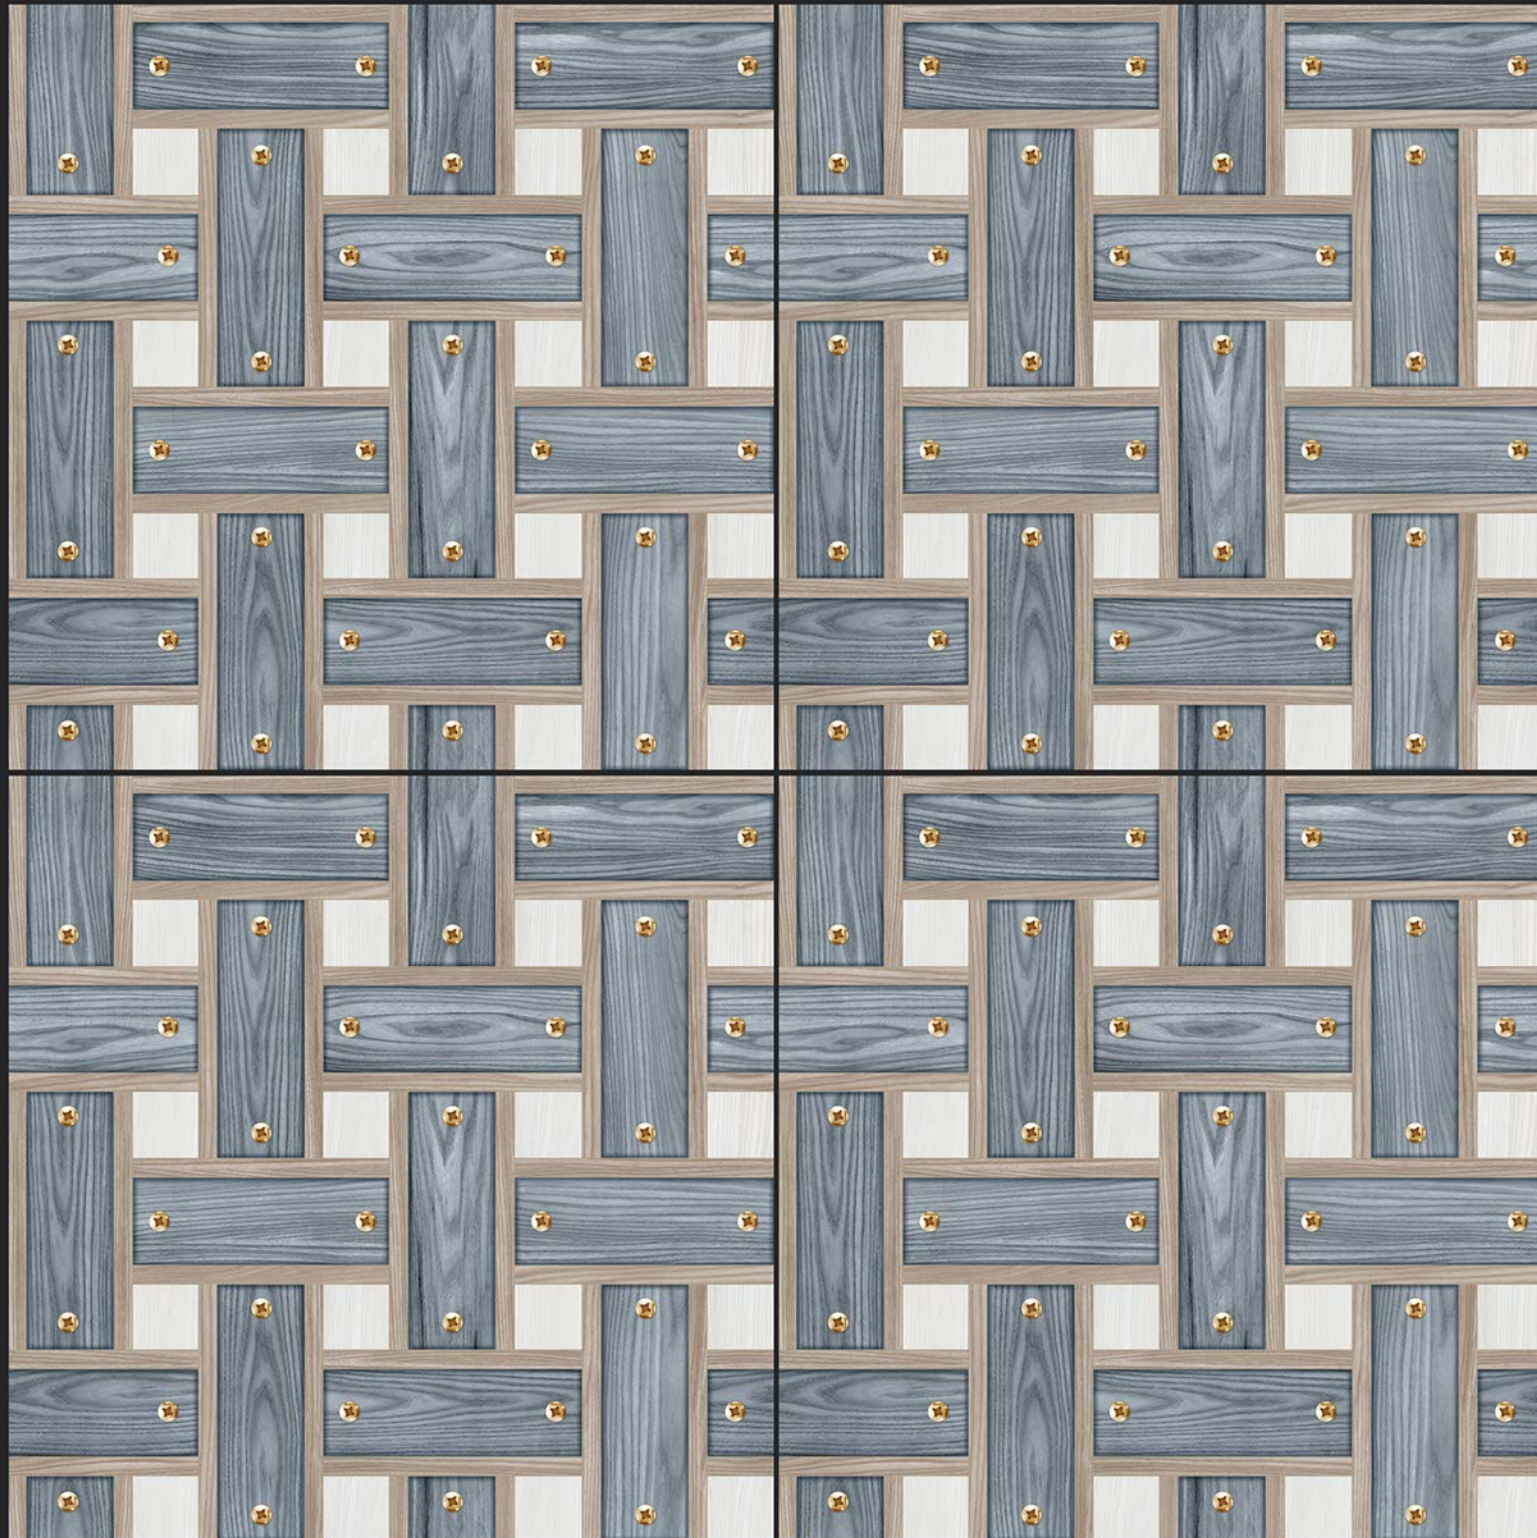

ECO FRIENDLY

5090

SATIN MATT SERIES

SATIN MATT SERIES

SATIN MATT SERIES

SATIN MATT SERIES

SATIN MATT SERIES

**Digital**  
PORCELAIN TILES  
600x600mm