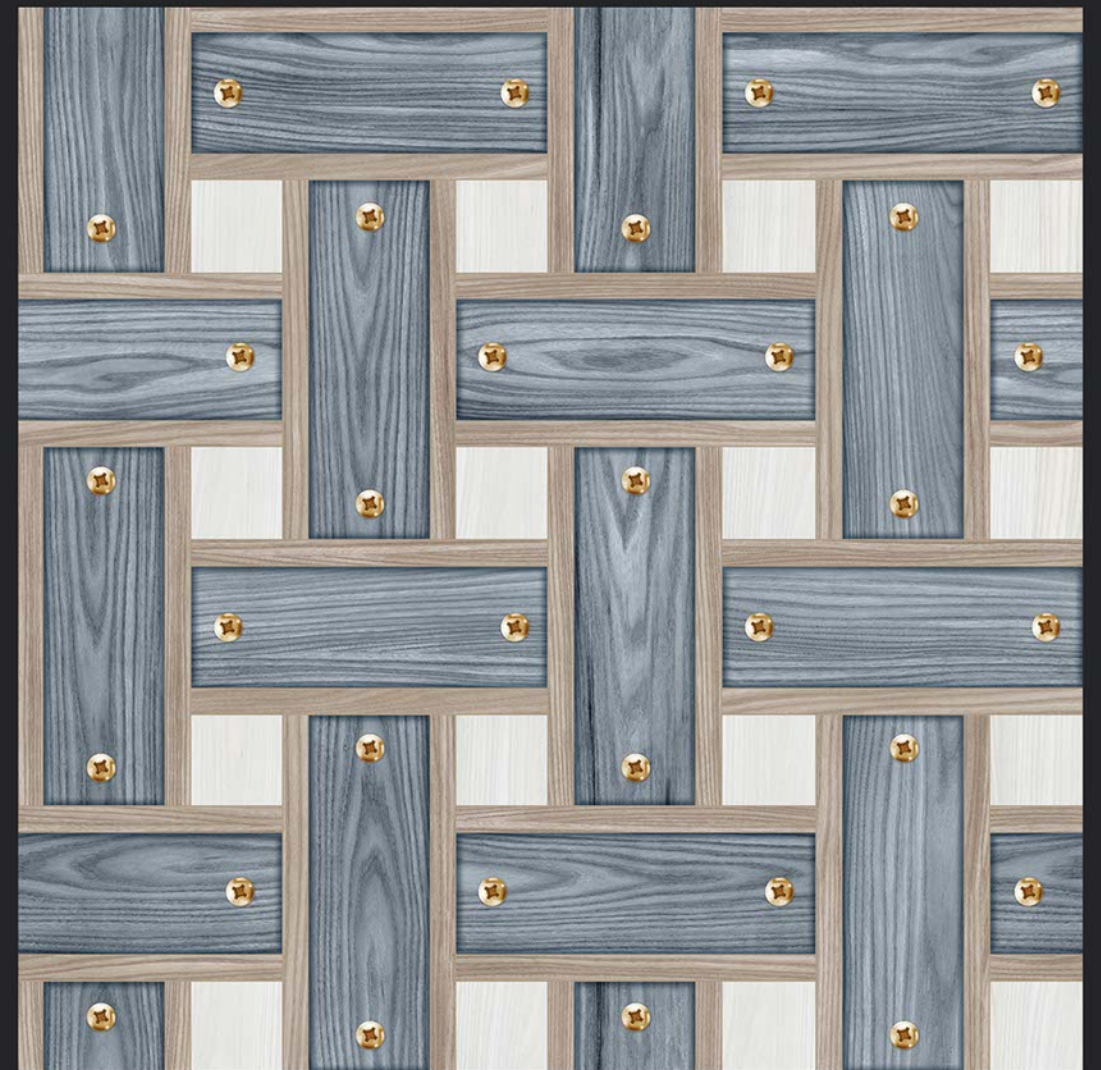

ECO FRIENDLY

5090

SATIN MATT SERIES

SATIN MATT SERIES

SATIN MATT SERIES

SATIN MATT SERIES

SATIN MATT SERIES

**Digital**  
PORCELAIN TILES  
600x600mm