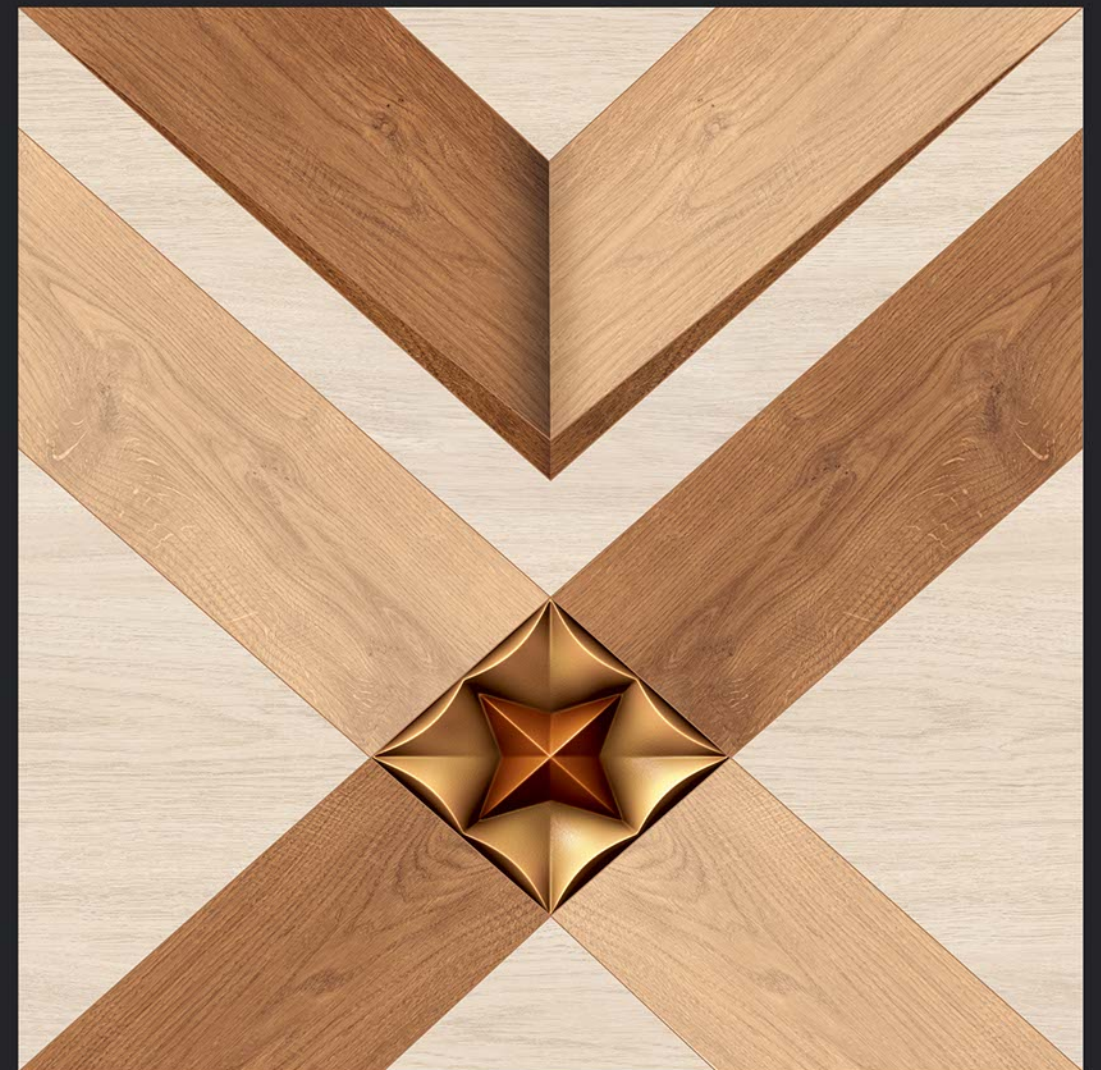

SATIN MATT SERIES

DIGITAL  
PRINTING

RECTIFIED

ECO FRIENDLY

5069

**Digital**  
PORCELAIN TILES  
600x600mm

SATIN MATT SERIES

DIGITAL  
PRINTING