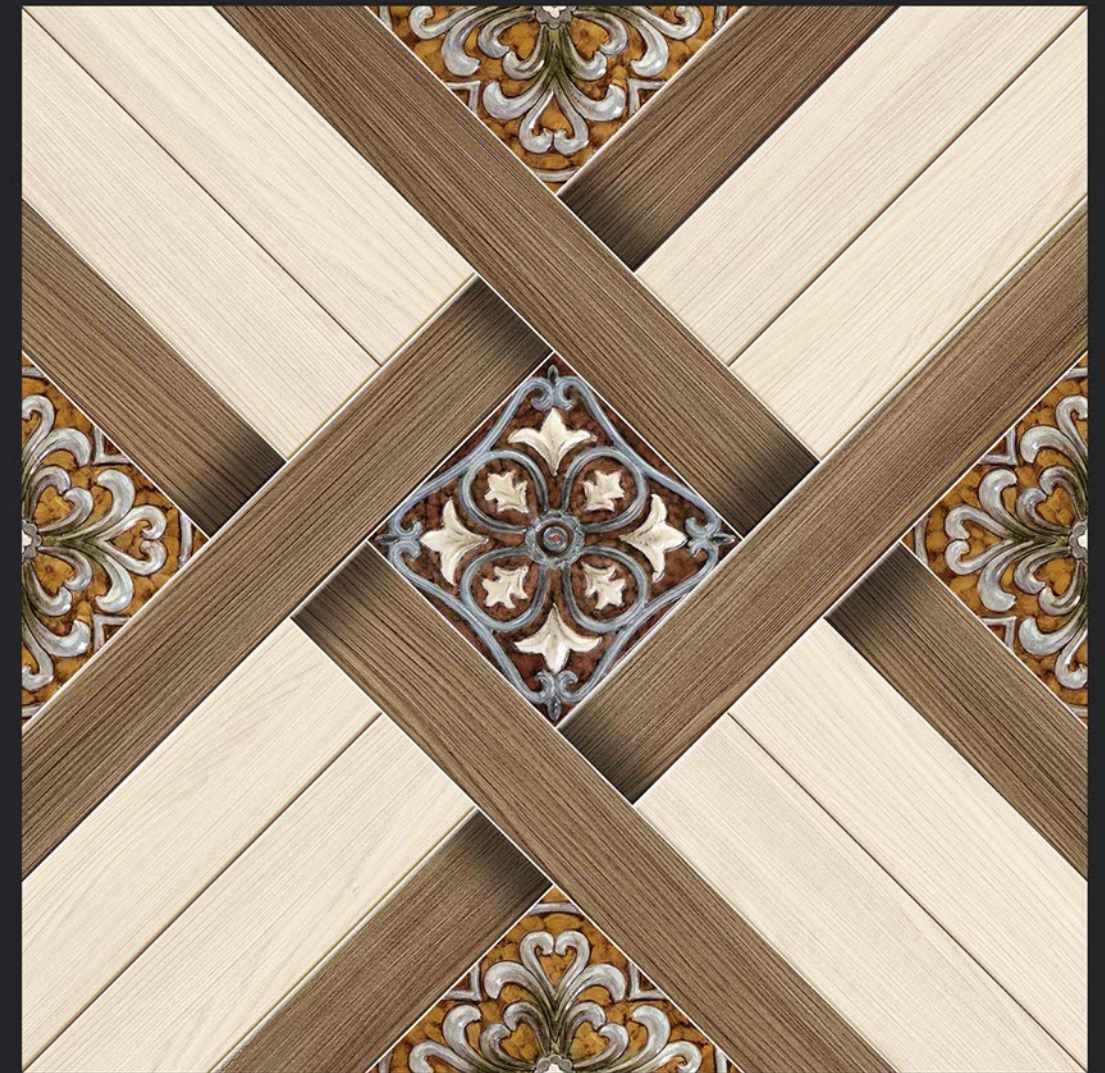

SATIN MATT SERIES