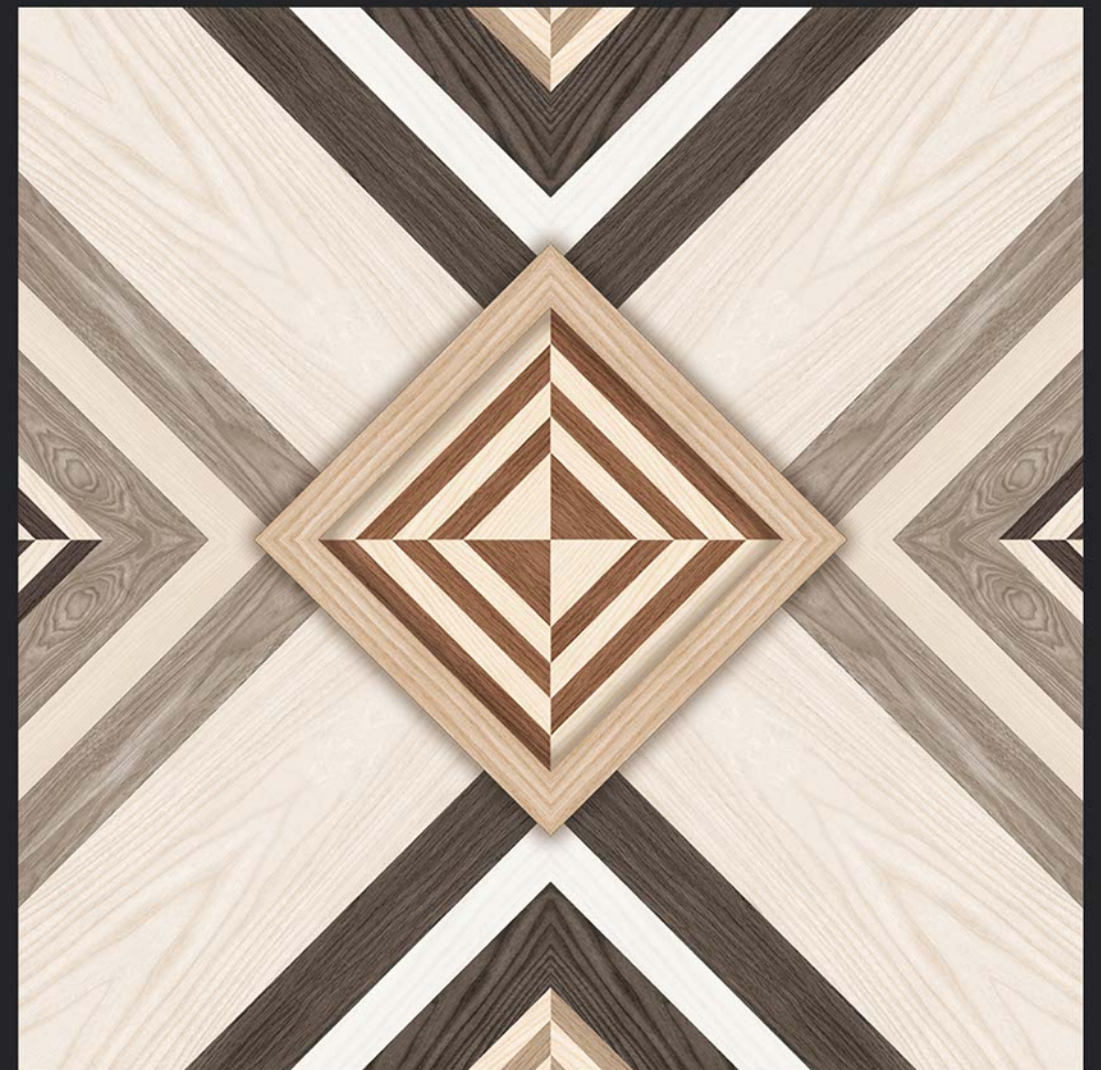

DIGITAL  
PRINTING

RECTIFIED

ECO FRIENDLY

5040

**Digital**  
PORCELAIN TILES  
600x600mm

SATIN MATT SERIES

DIGITAL  
PRINTING

RECTIFIED