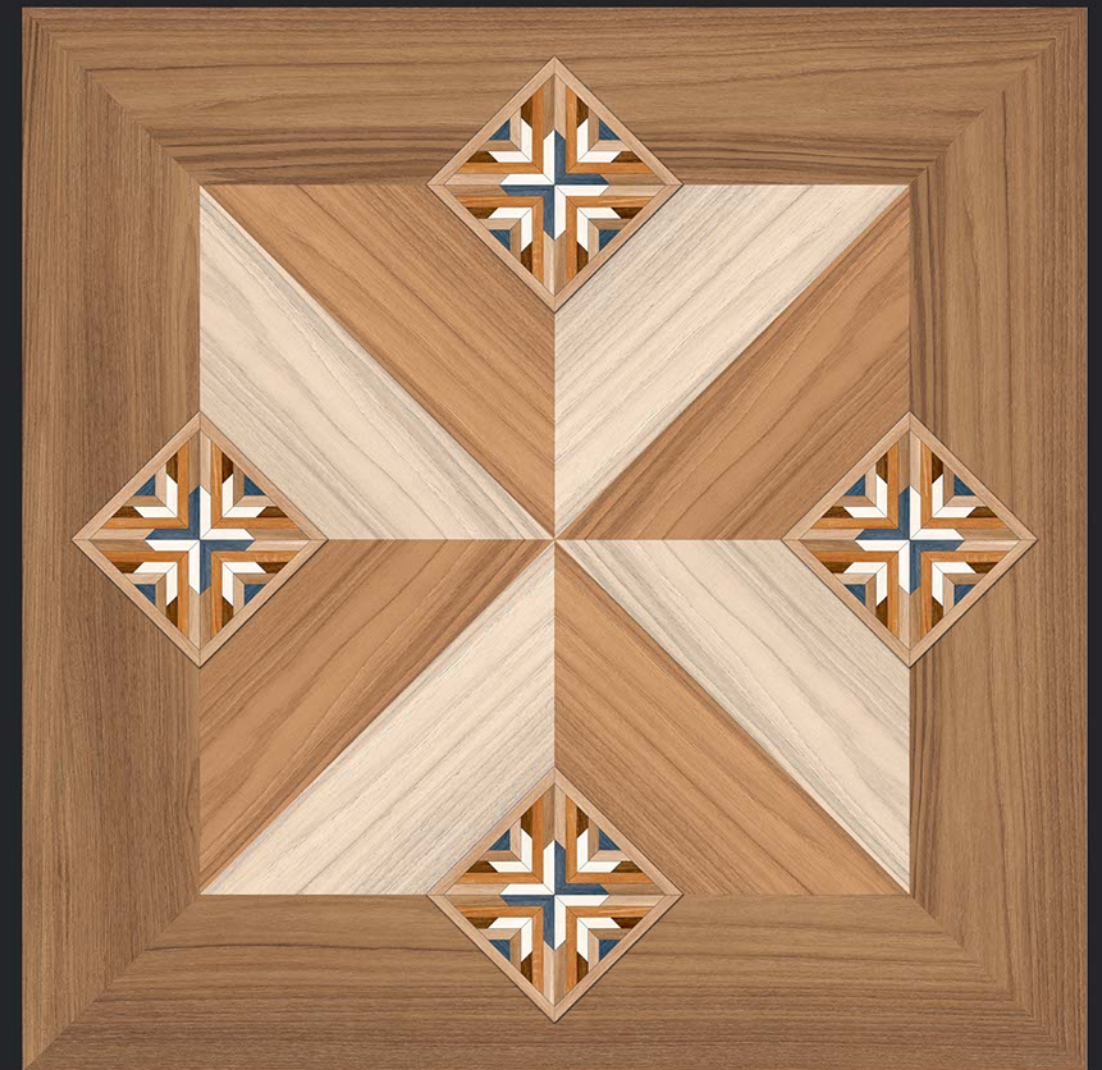

SATIN MATT SERIES

DIGITAL  
PRINTING

RECTIFIED

ECO FRIENDLY

5035

**Digital**  
PORCELAIN TILES  
600x600mm

SATIN MATT SERIES

 DIGITAL  
PRINTING