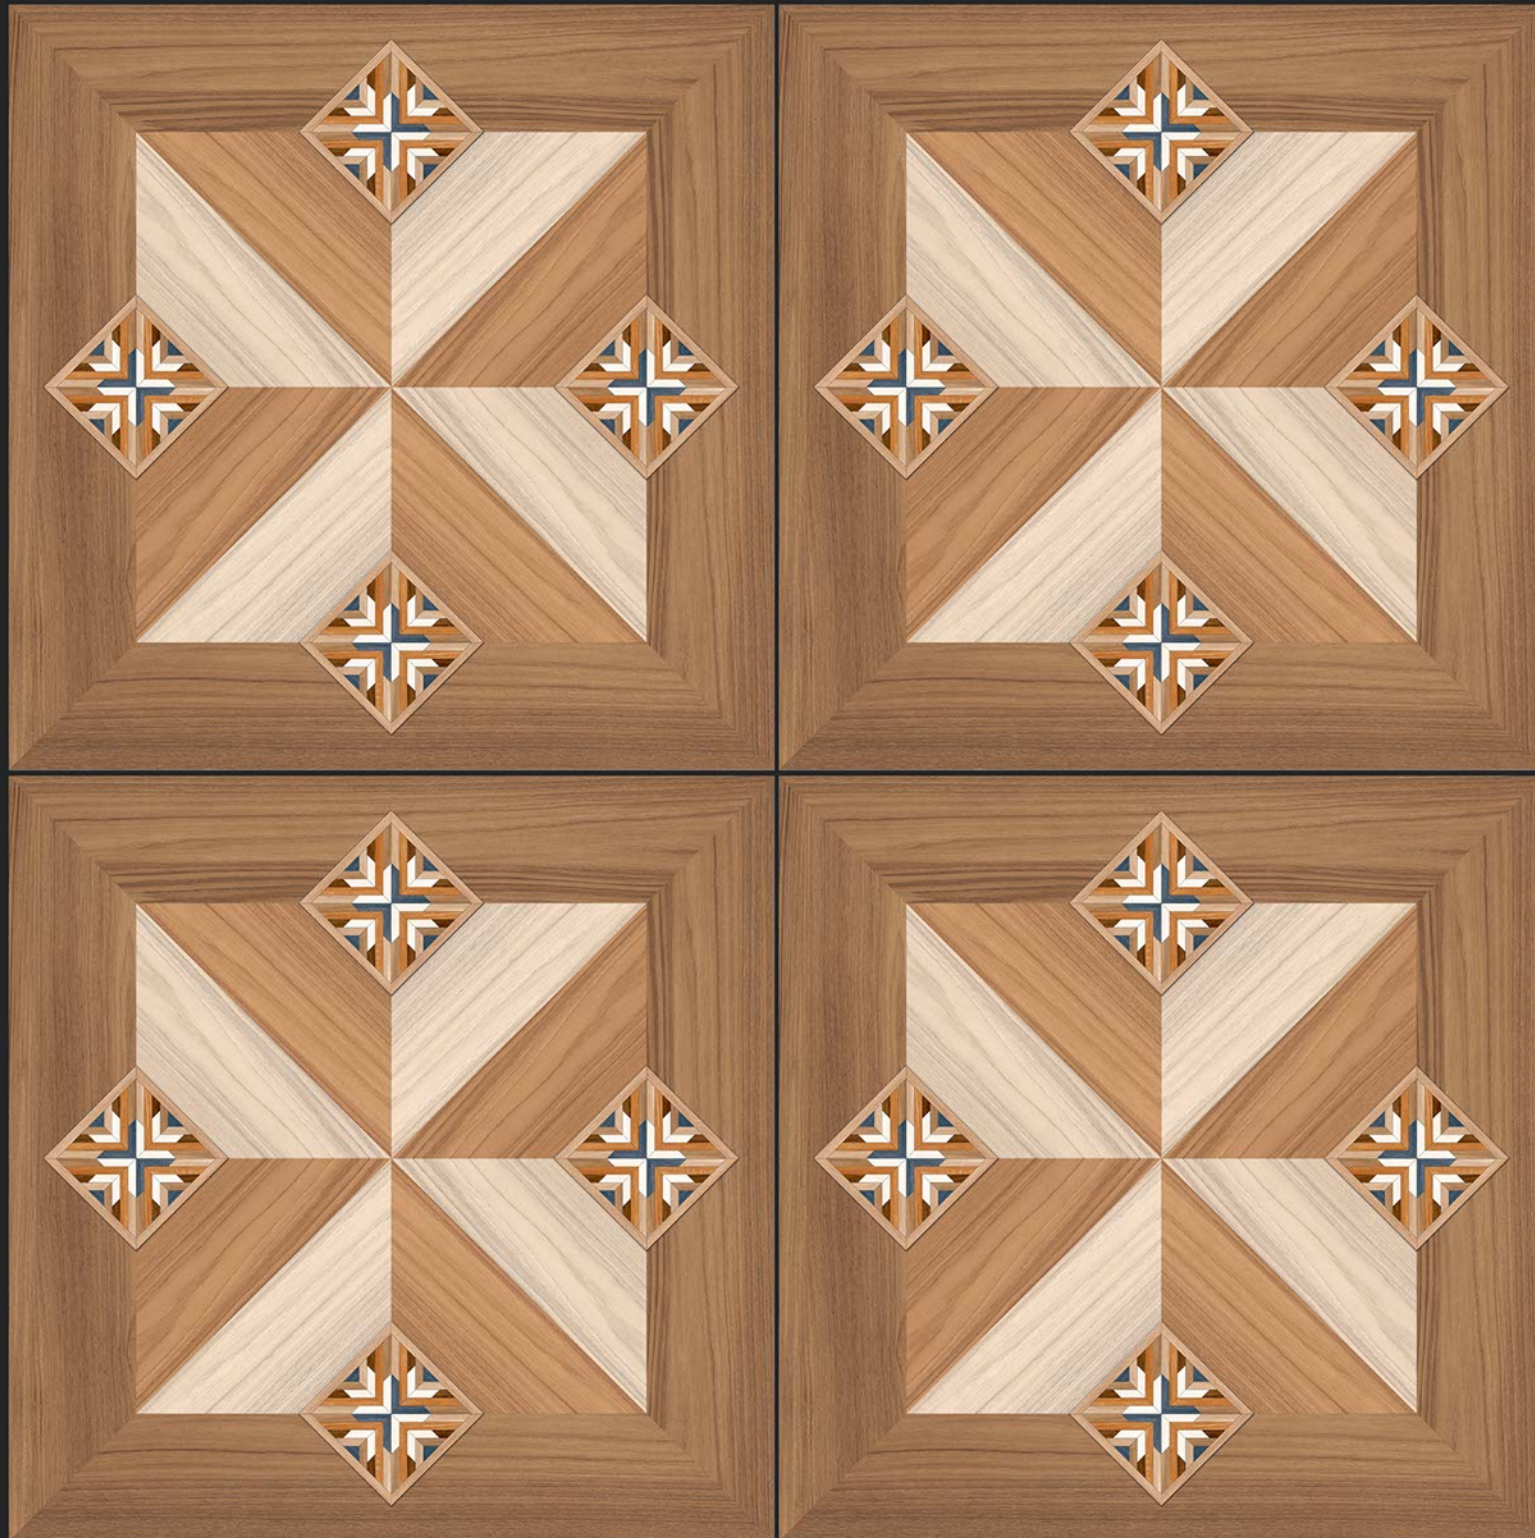

SATIN MATT SERIES

DIGITAL  
PRINTING

RECTIFIED

ECO FRIENDLY

5035

**Digital**  
PORCELAIN TILES  
600x600mm

SATIN MATT SERIES

 DIGITAL  
PRINTING