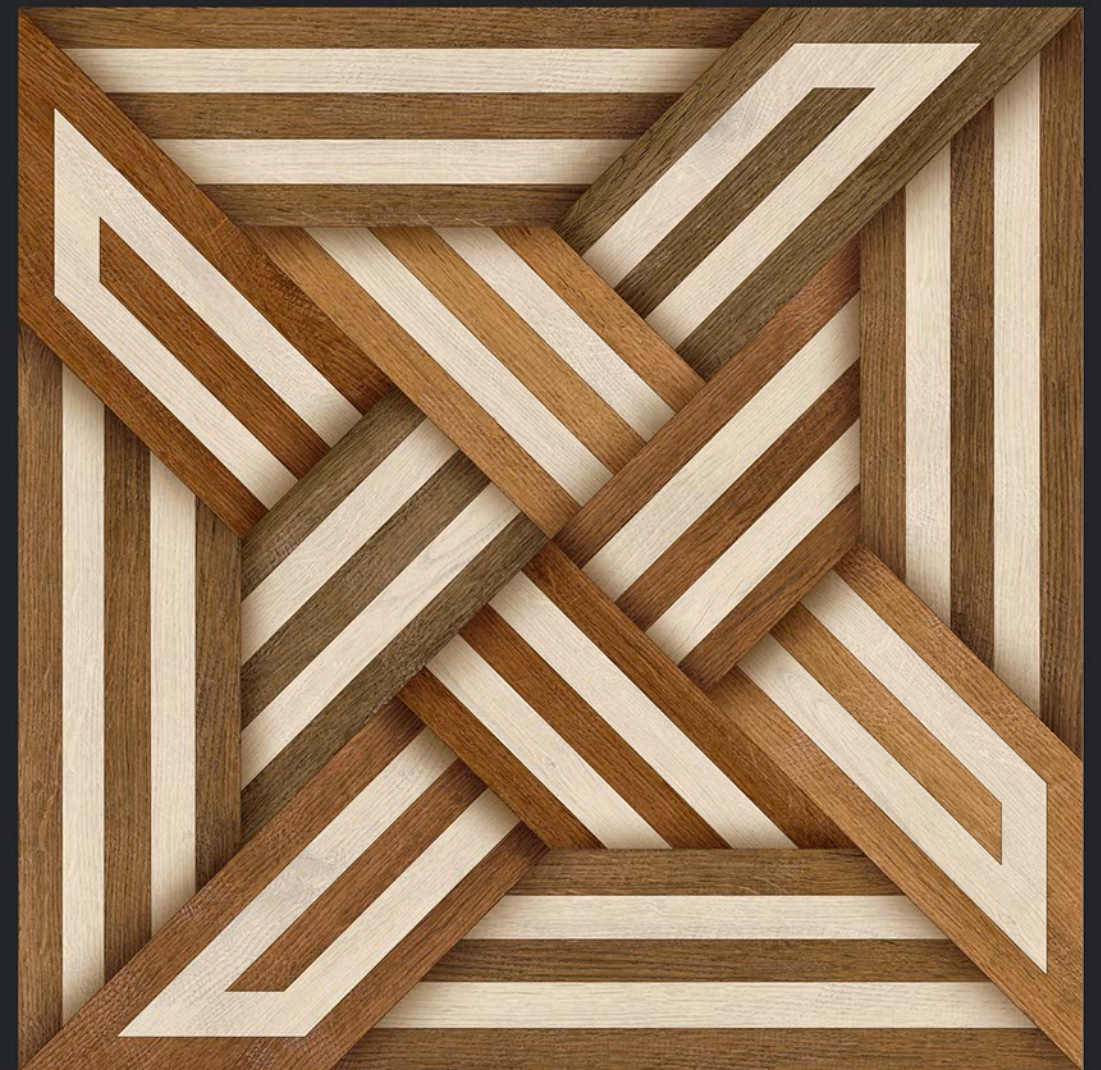

SATIN MATT SERIES