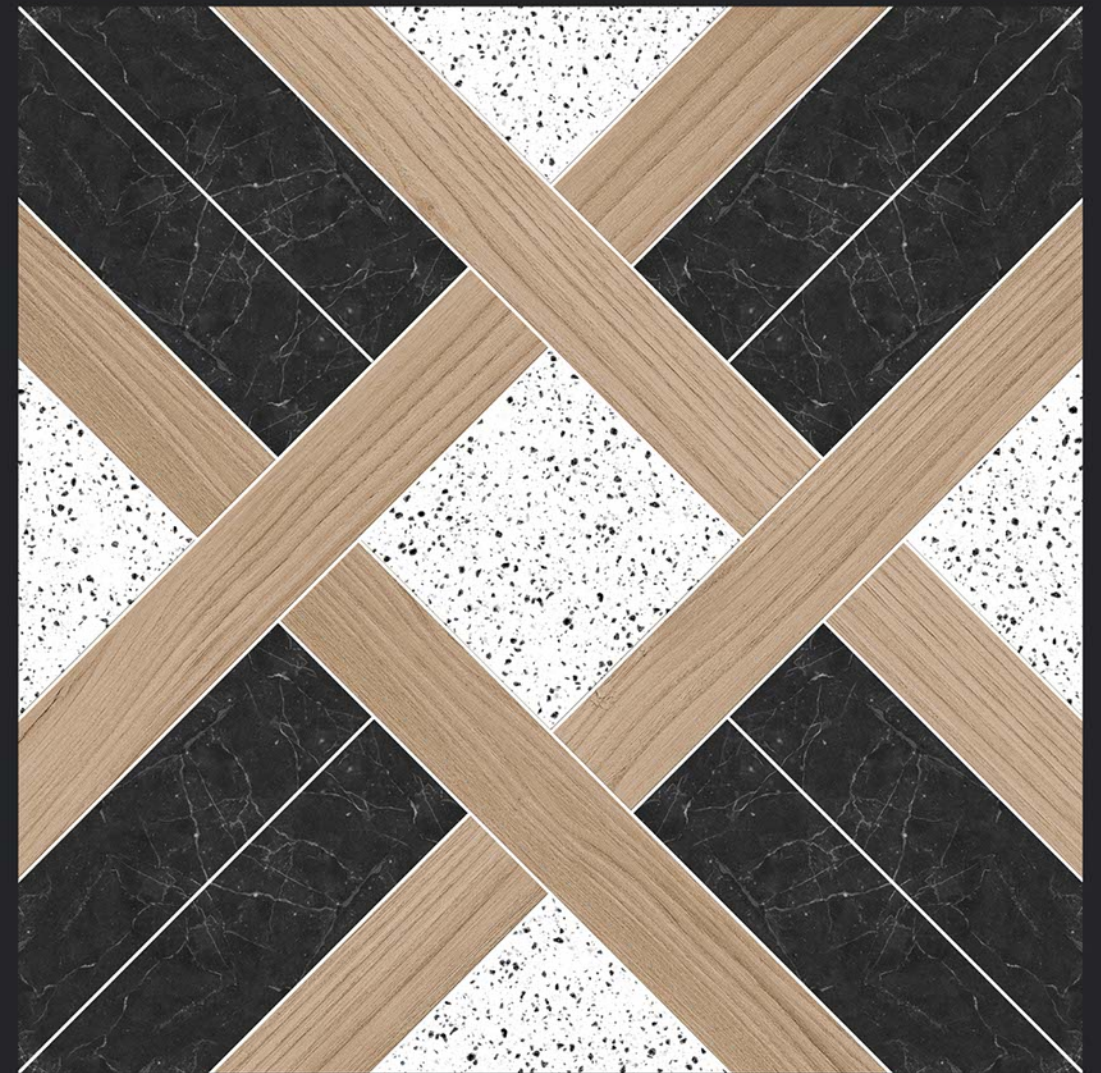

SATIN MATT SERIES