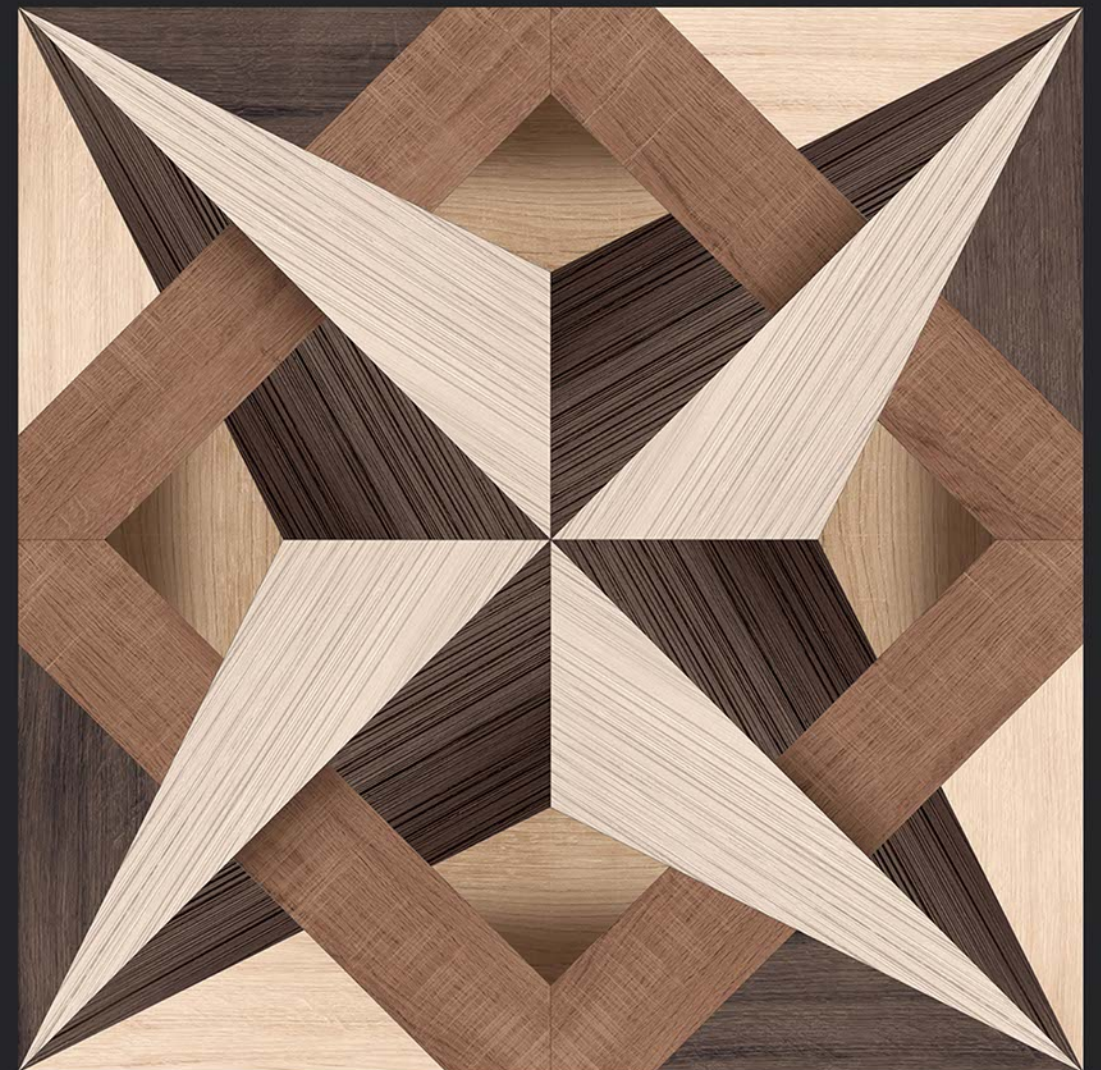

SATIN MATT SERIES