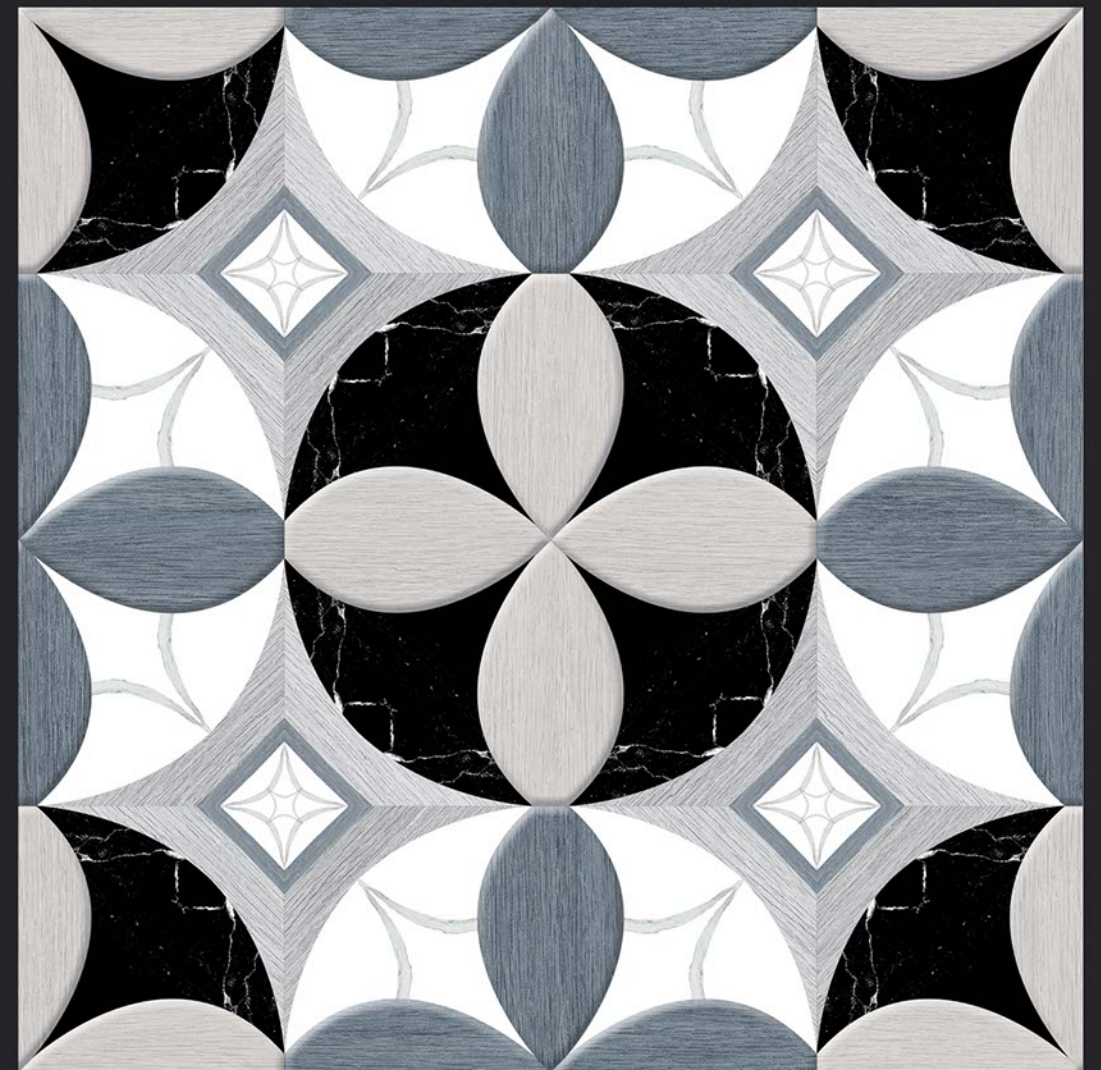

SATIN MATT SERIES

DIGITAL  
PRINTING

RECTIFIED

ECO FRIENDLY

5031

**Digital**  
PORCELAIN TILES  
600x600mm

SATIN MATT SERIES

DIGITAL  
PRINTING