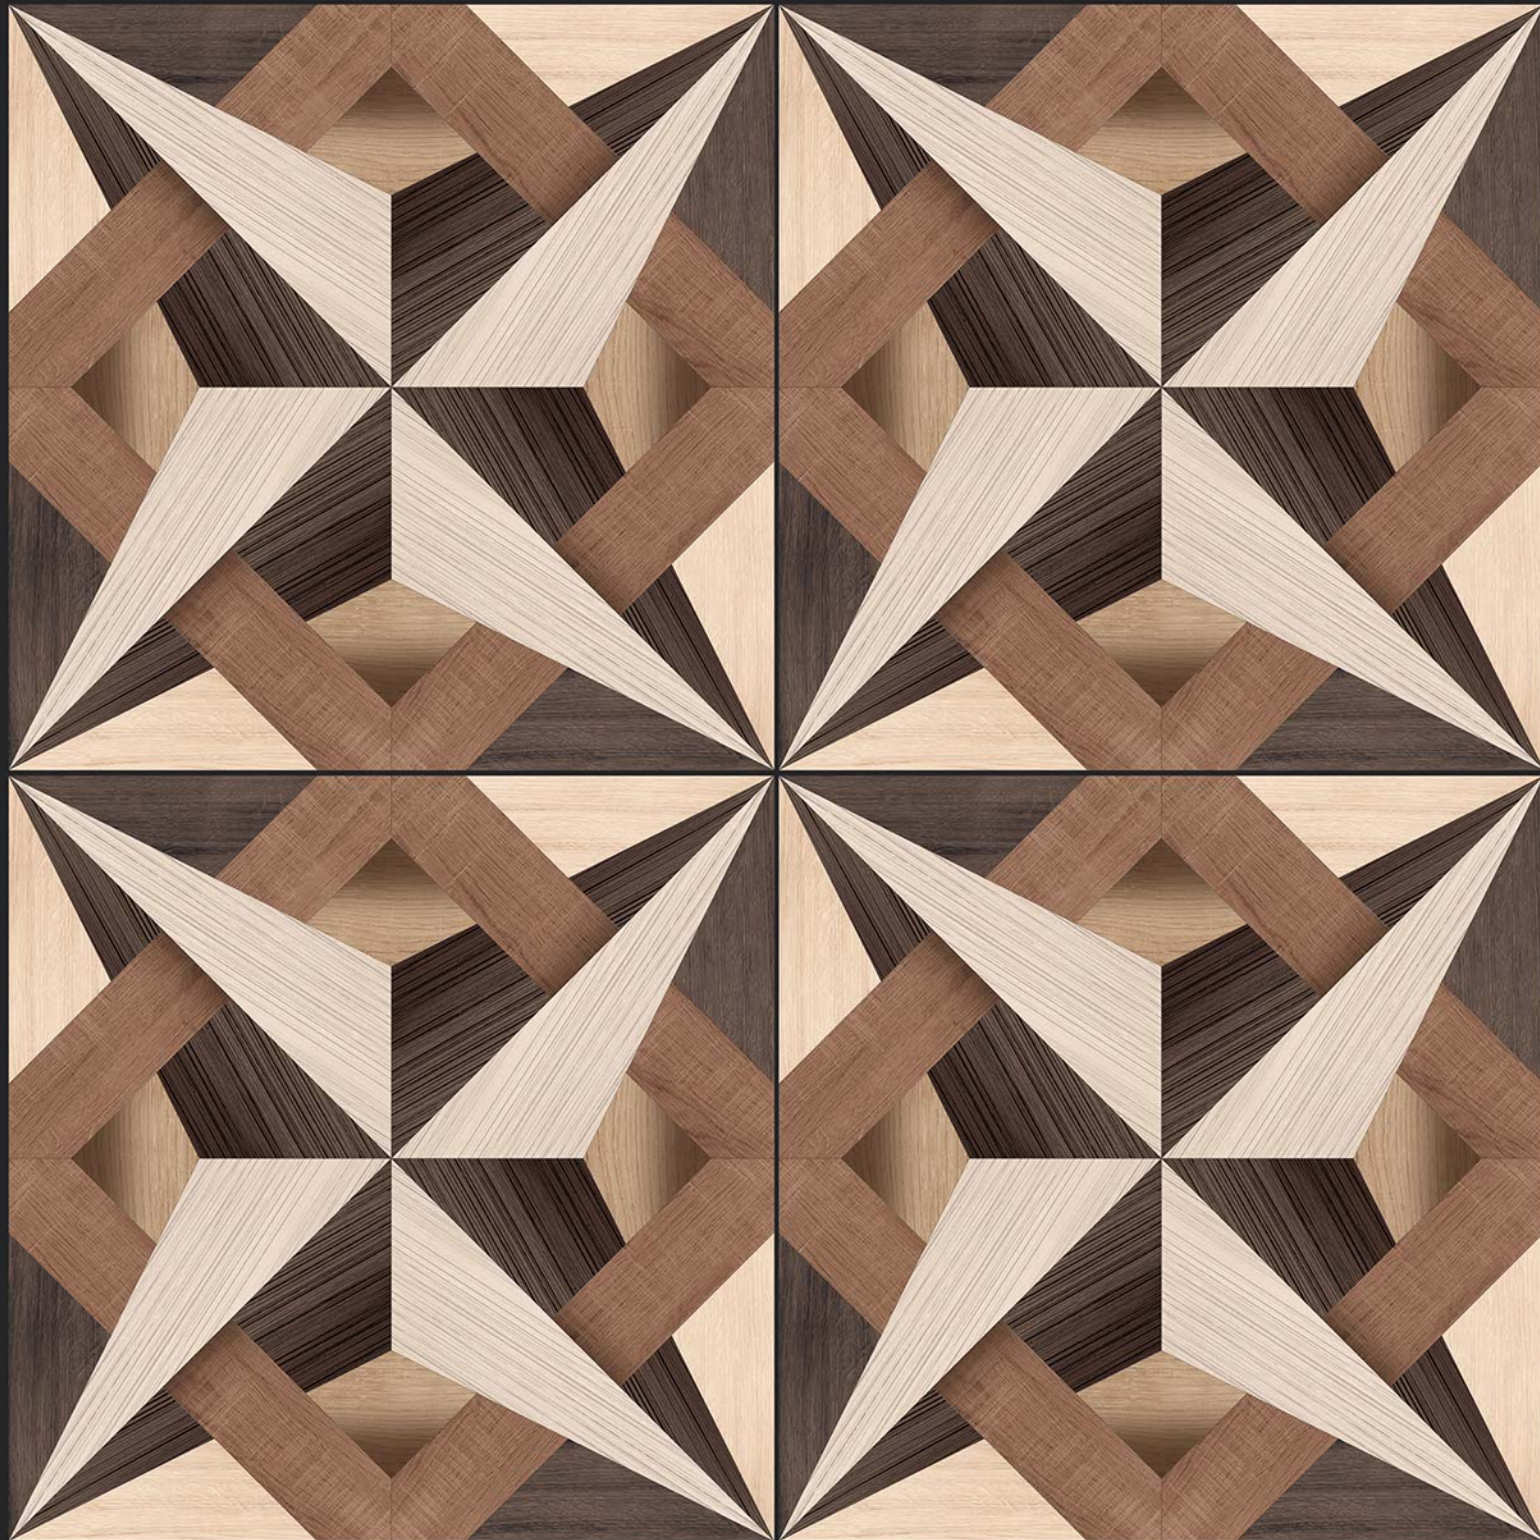

5047

**Digital**  
PORCELAIN TILES  
600x600mm

SATIN MATT SERIES

DIGITAL  
PRINTING

RECTIFIED

ECO FRIENDLY

5048

**Digital**  
PORCELAIN TILES  
600x600mm