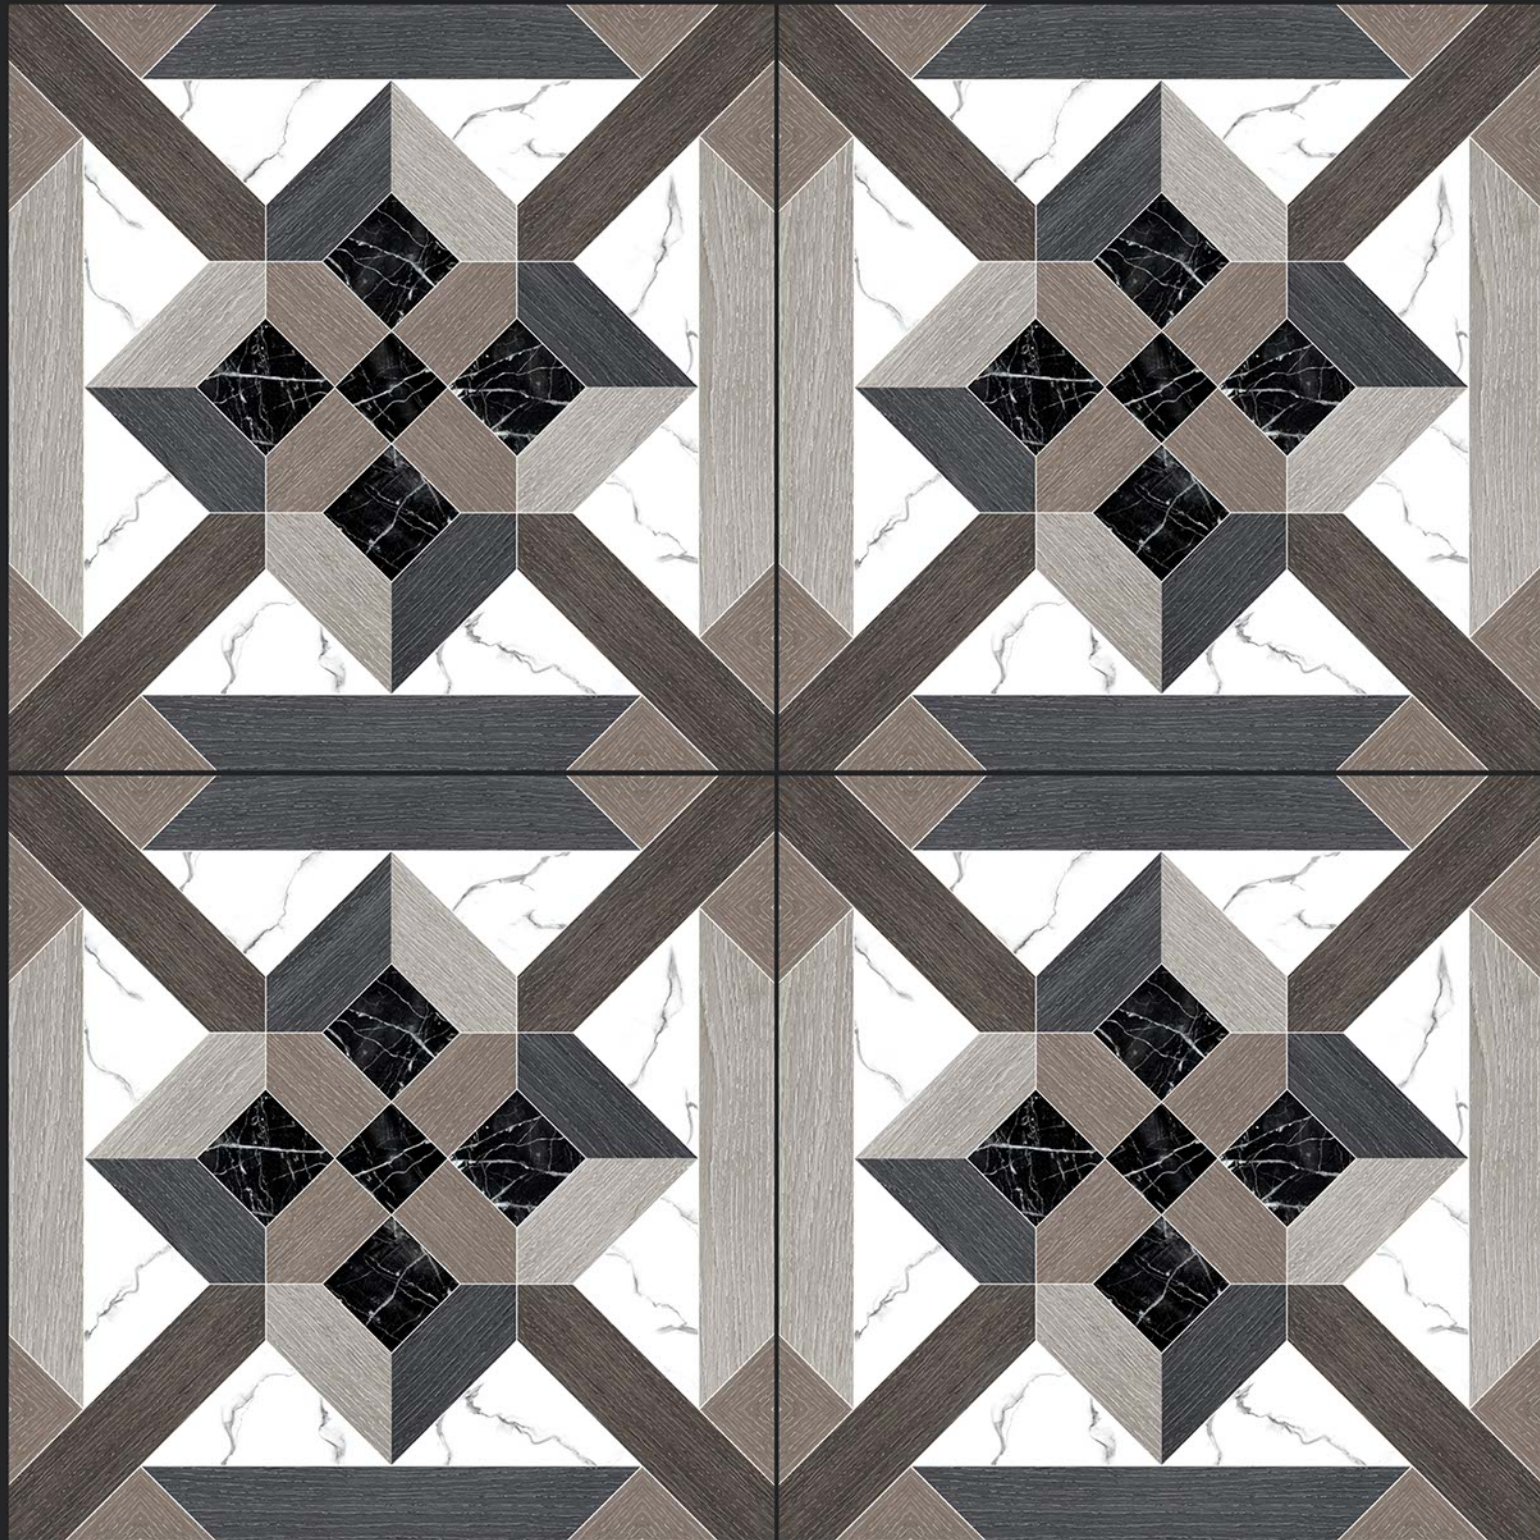

Digital
PORCELAIN TILES
600x600mm