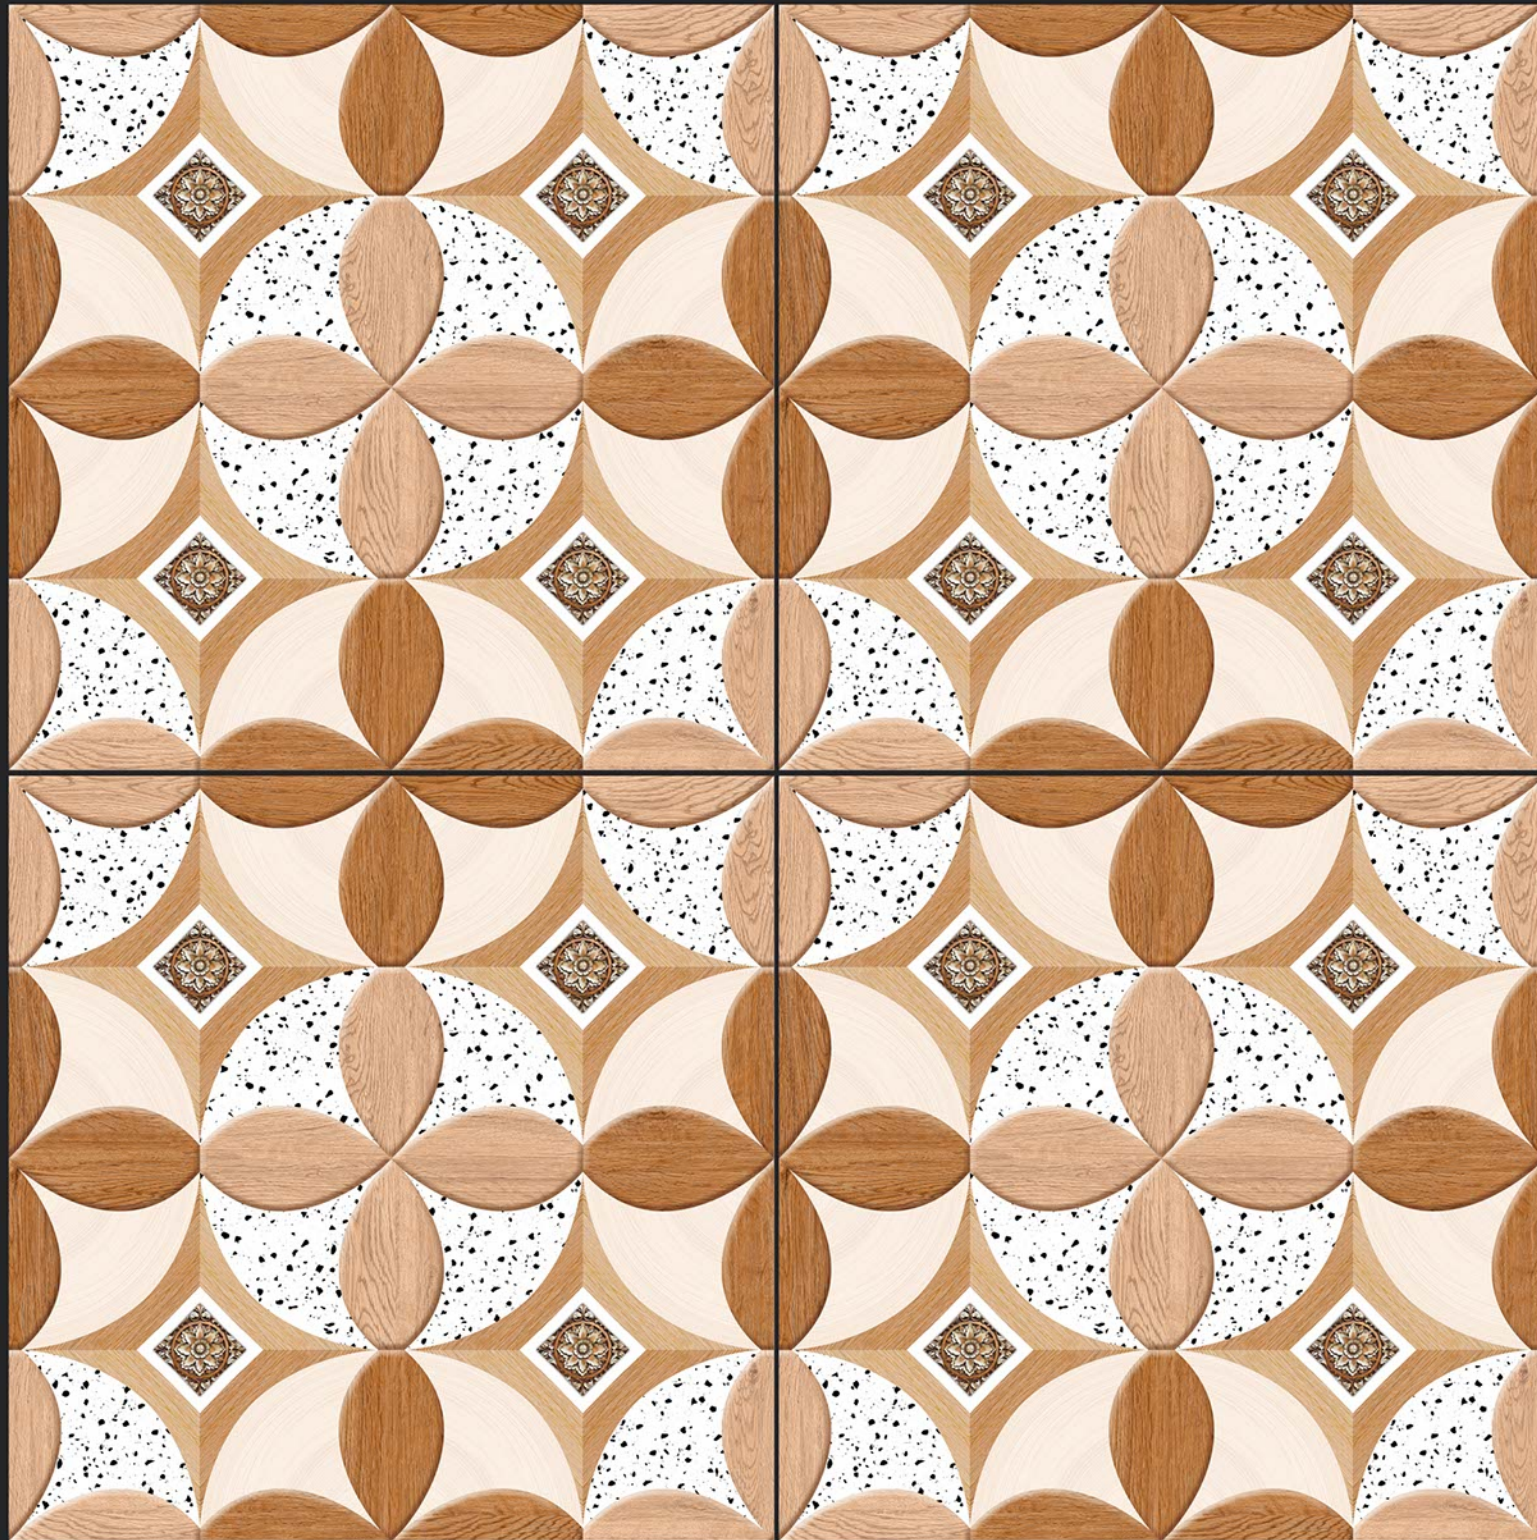

Digital
PORCELAIN TILES
600x600mm