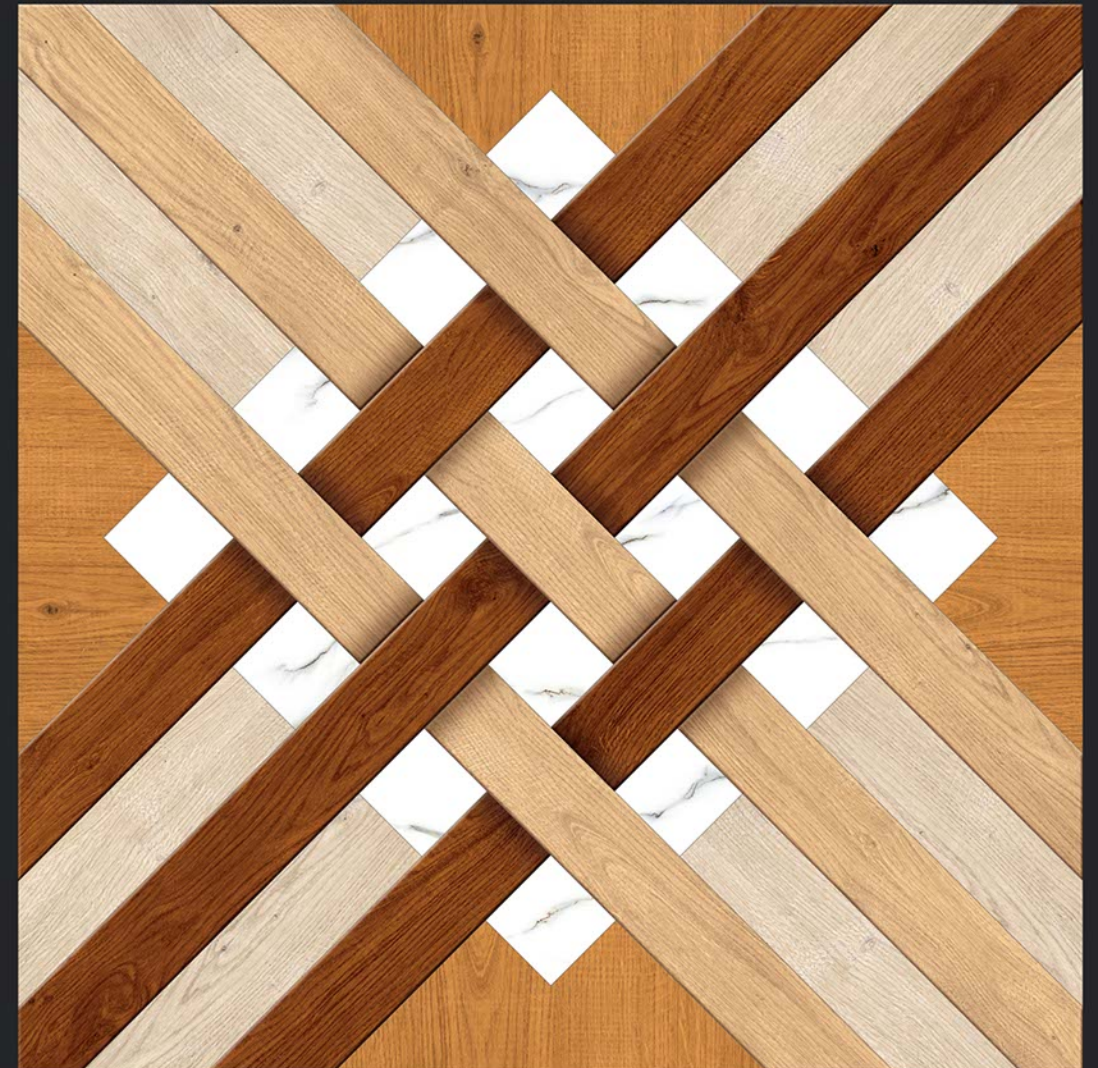

SATIN MATT SERIES