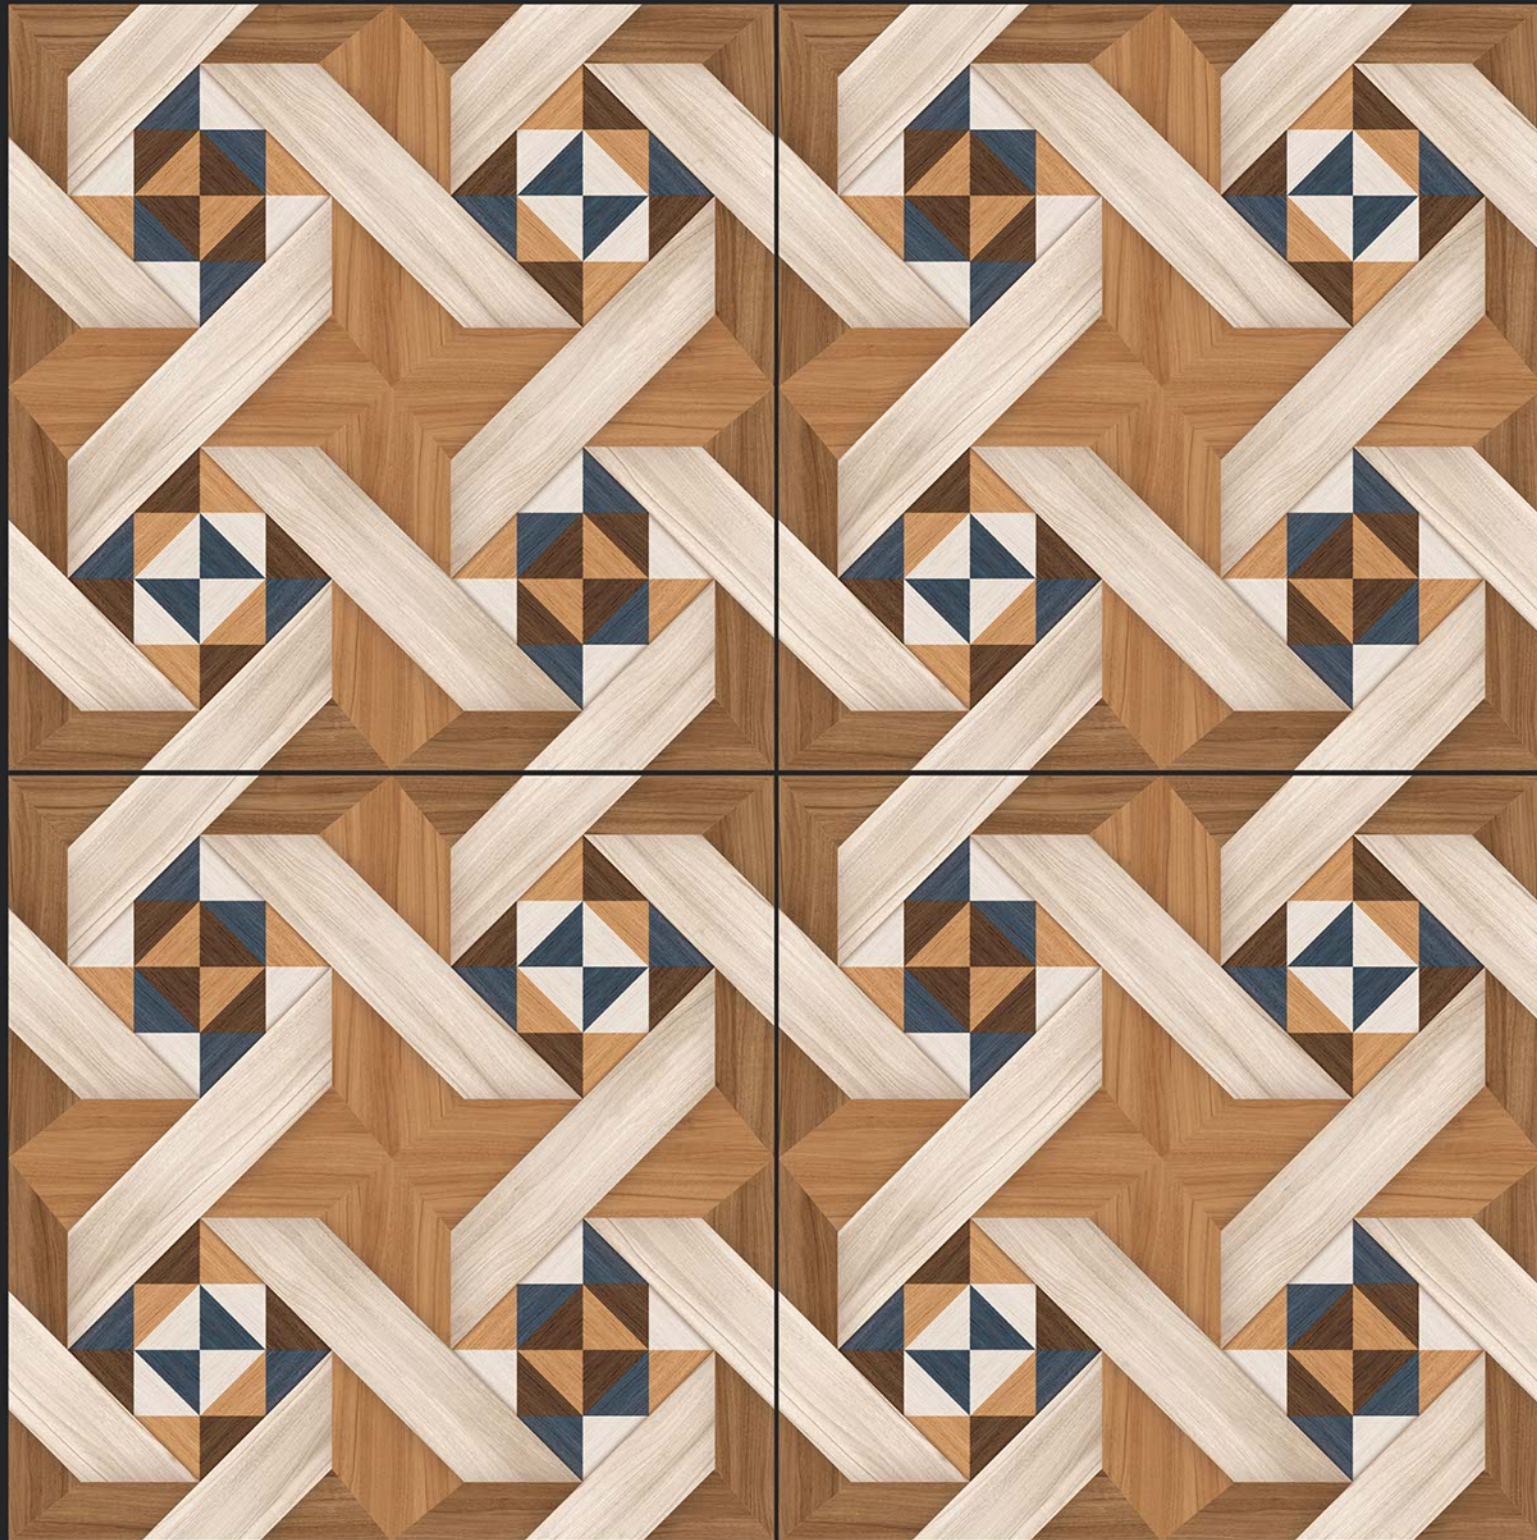

Digital
PORCELAIN TILES
600x600mm