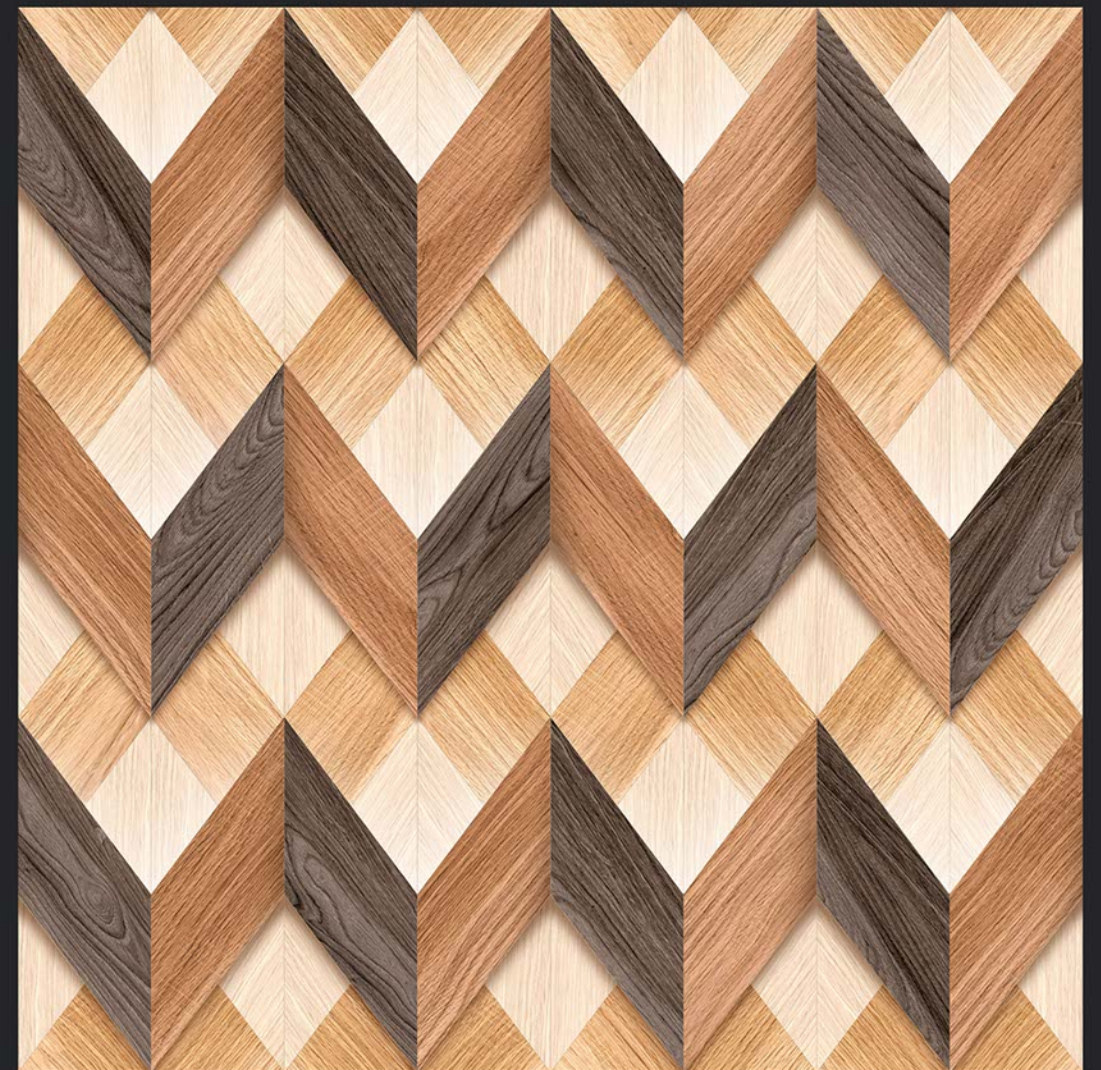

SATIN MATT SERIES

DIGITAL  
PRINTING

RECTIFIED

ECO FRIENDLY

5018

**Digital**  
PORCELAIN TILES  
600x600mm

SATIN MATT SERIES

DIGITAL  
PRINTING