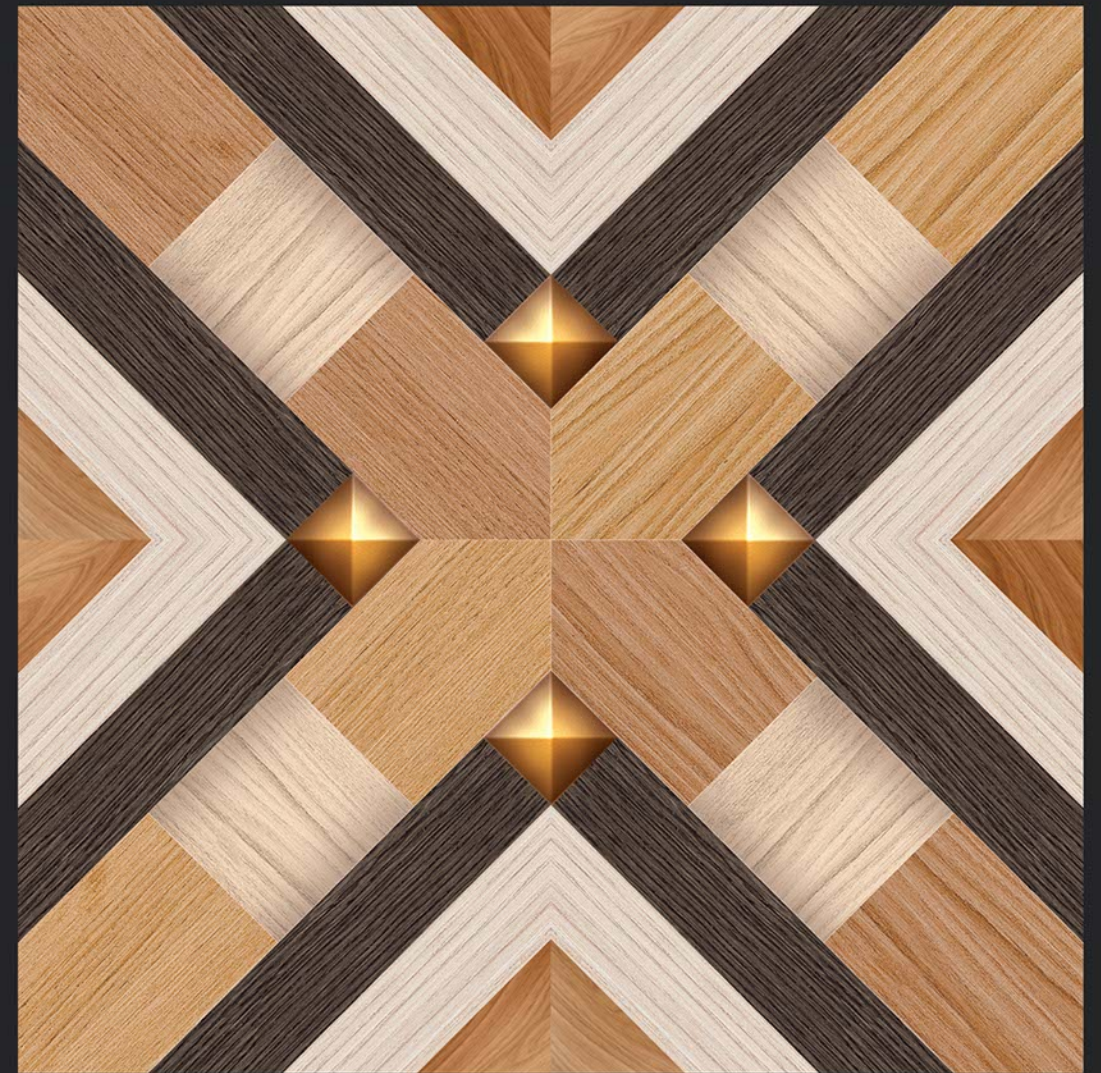

SATIN MATT SERIES