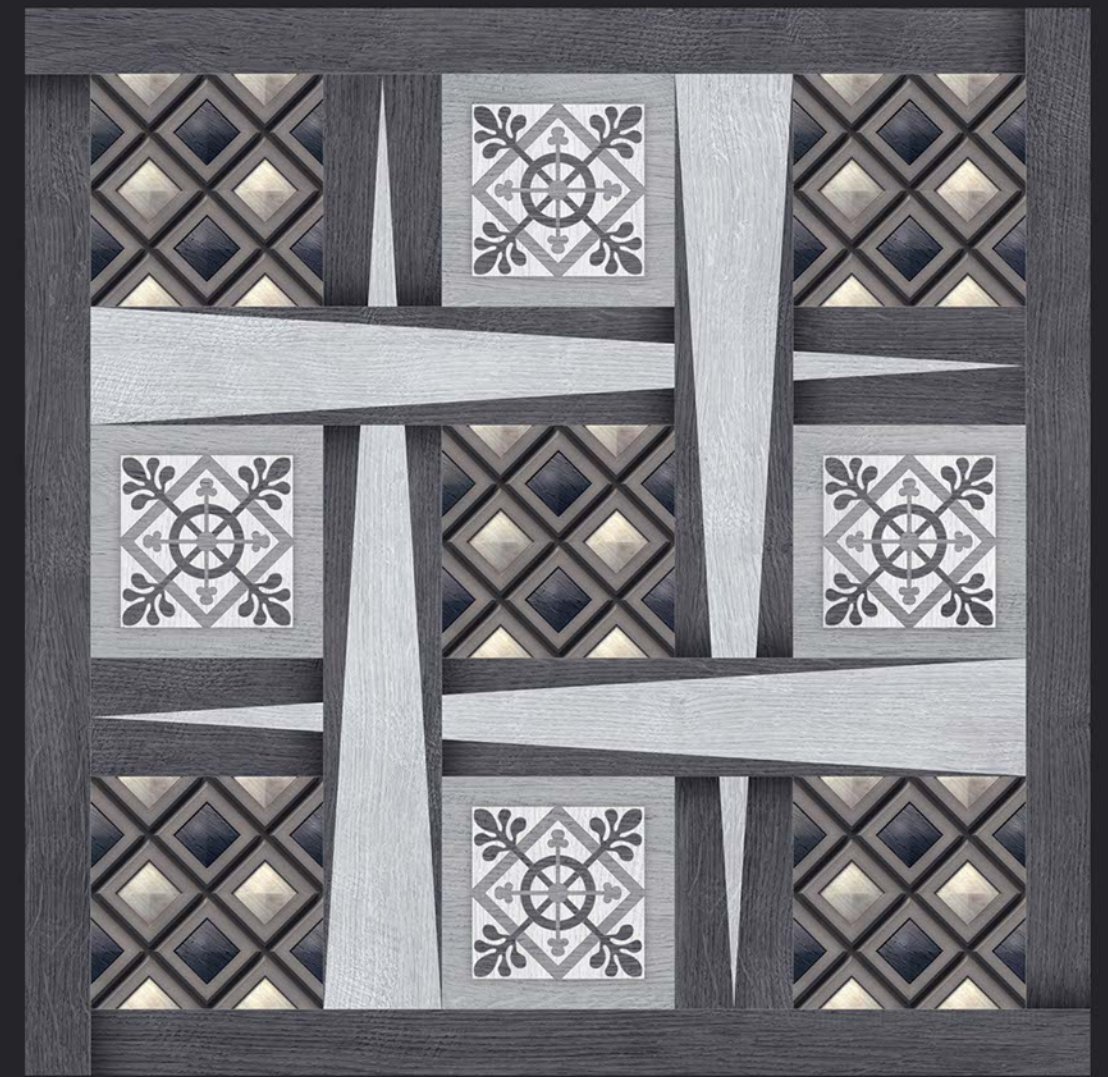

SATIN MATT SERIES