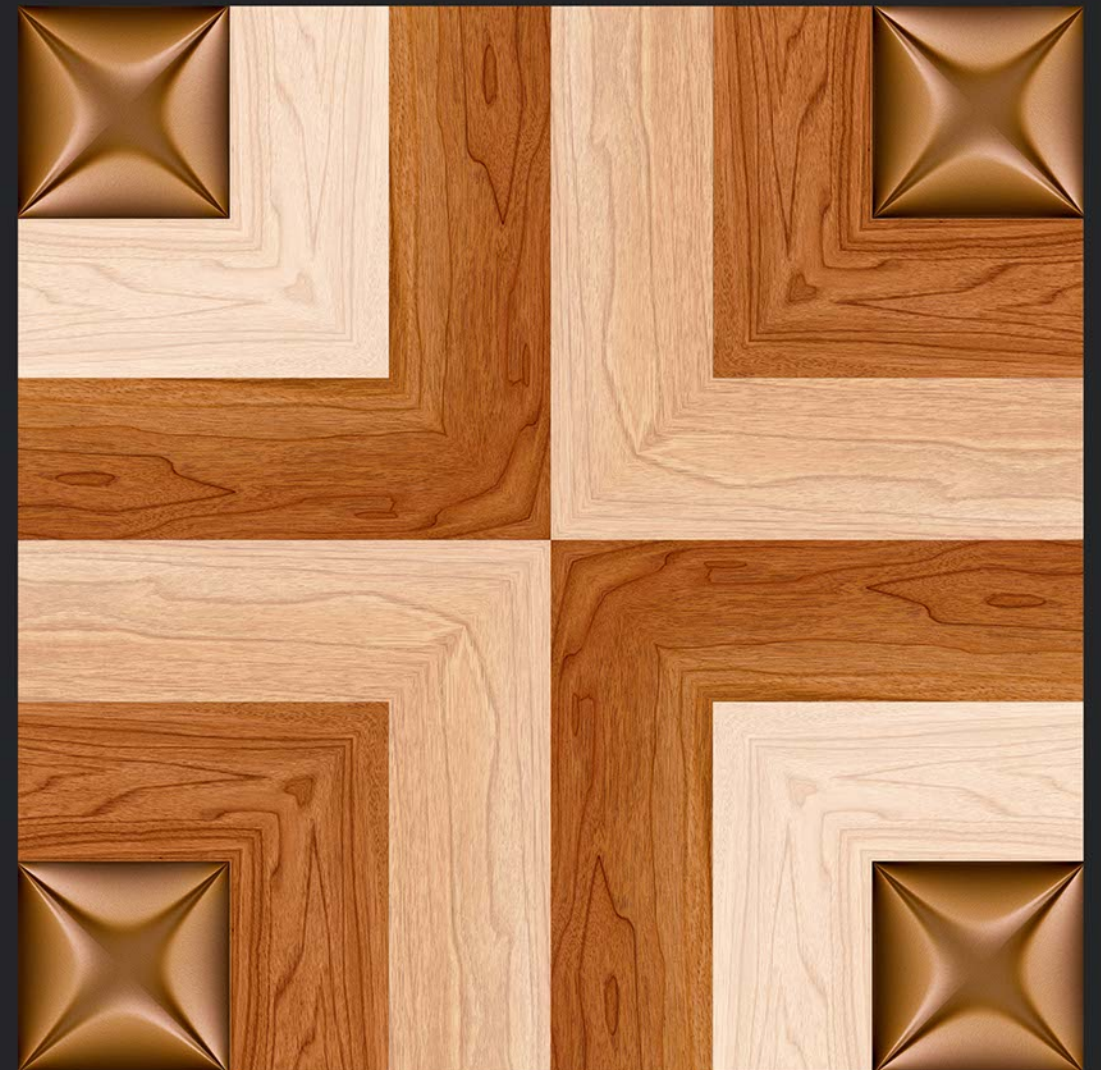

SATIN MATT SERIES

DIGITAL  
PRINTING

RECTIFIED

ECO FRIENDLY

5011

**Digital**  
PORCELAIN TILES  
600x600mm

SATIN MATT SERIES

DIGITAL  
PRINTING