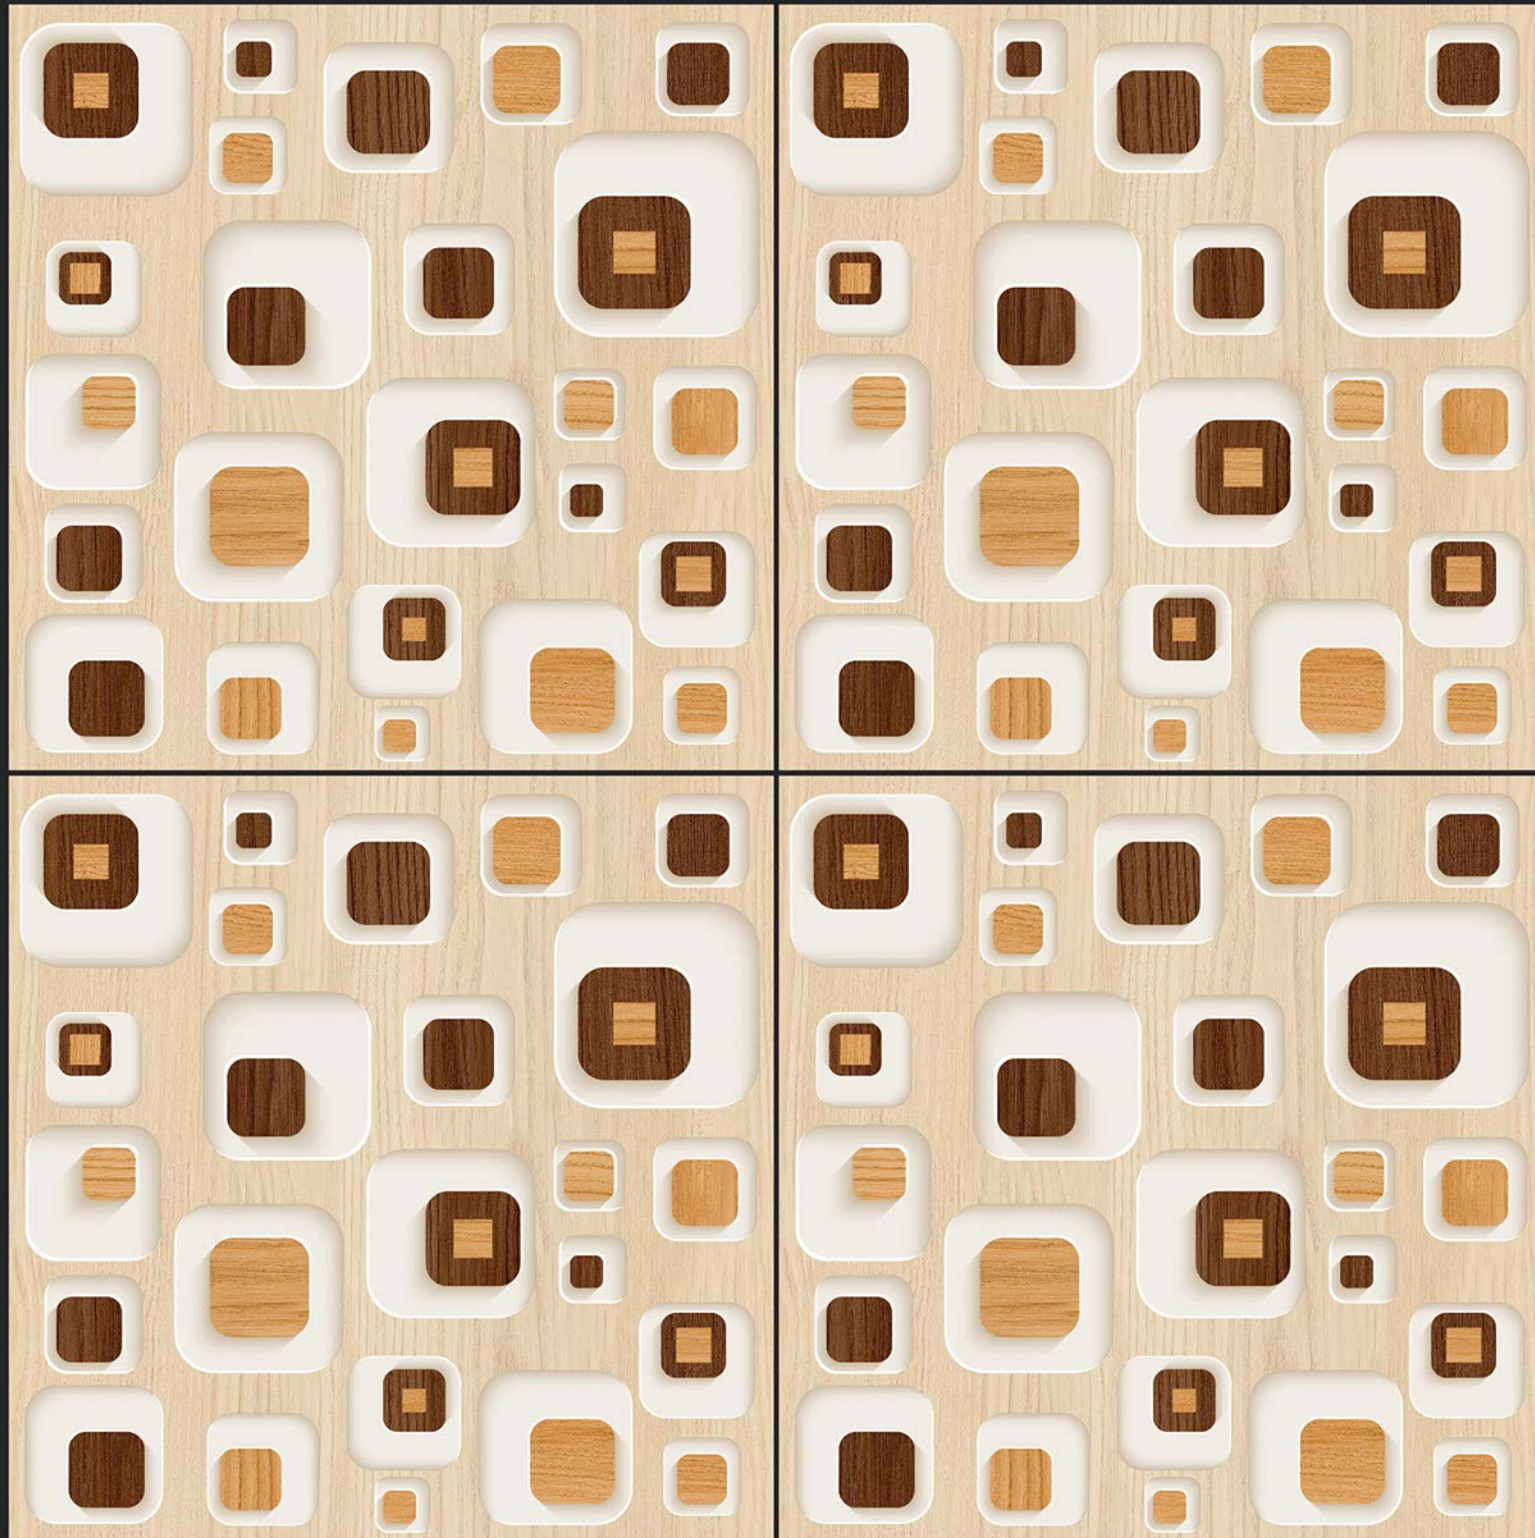

A series of thin, parallel orange lines that curve from the top left towards the bottom right, creating a sense of motion and depth.

WHITE BODY GVT  
**PORCELAIN TILES**

600x  
**600MM**

A simple orange square outline, tilted slightly, positioned behind the text '600MM'.