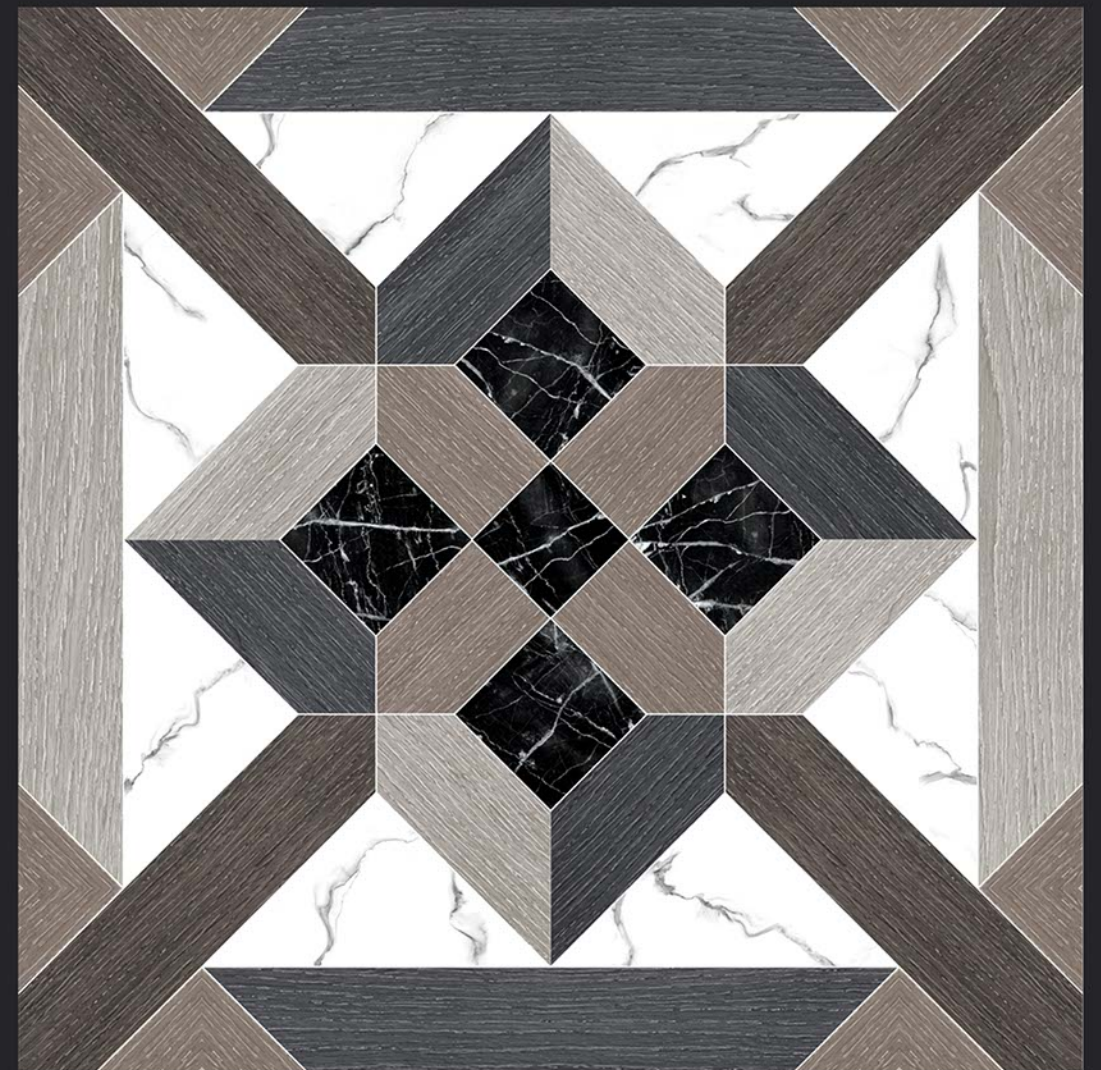

RECTIFIED

ECO FRIENDLY

5046

**Digital**  
PORCELAIN TILES  
600x600mm

SATIN MATT SERIES

DIGITAL  
PRINTING

RECTIFIED

ECO FRIENDLY