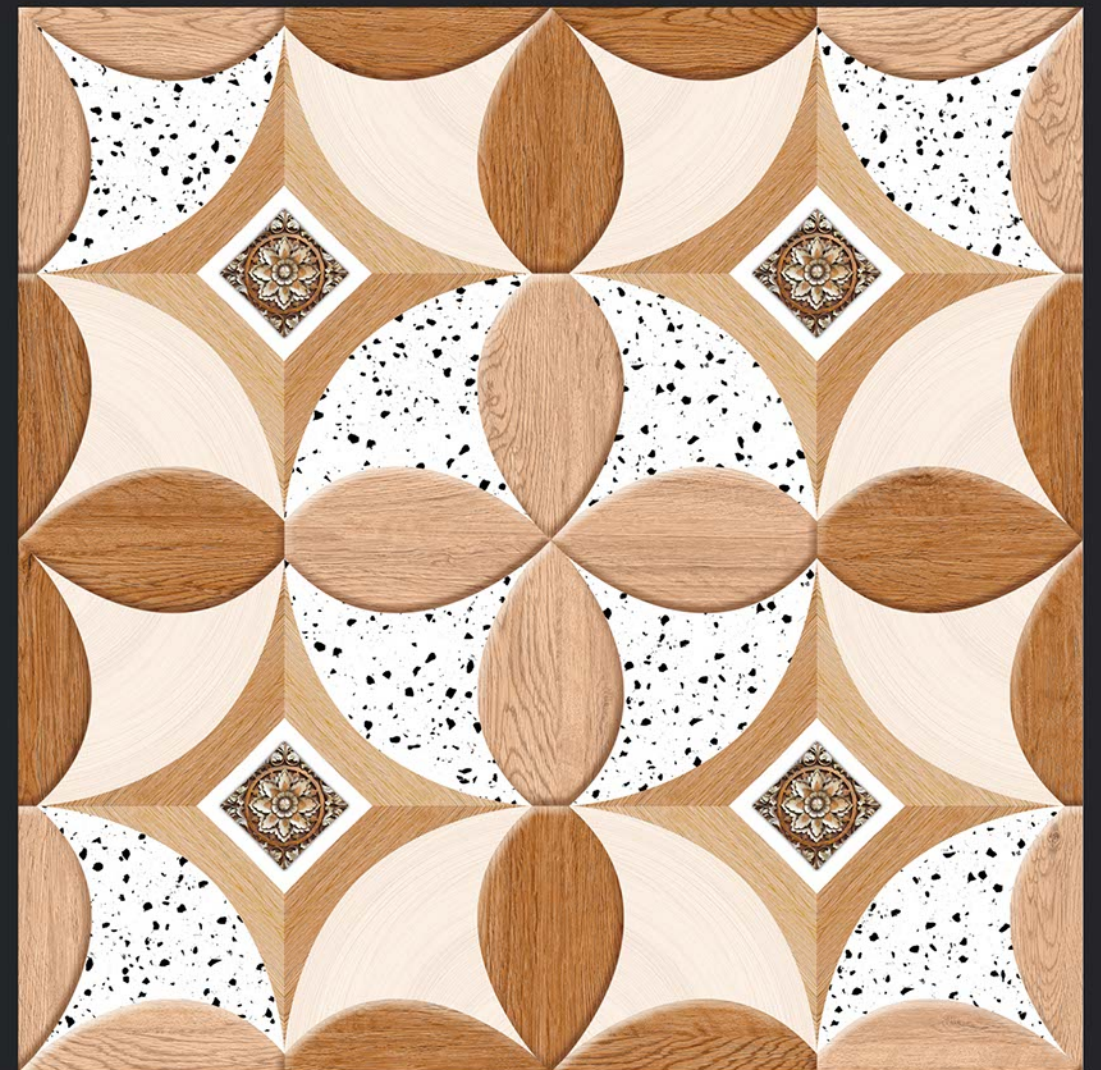

RECTIFIED

ECO FRIENDLY

5032

**Digital**  
PORCELAIN TILES  
600x600mm

SATIN MATT SERIES

DIGITAL  
PRINTING

RECTIFIED

ECO FRIENDLY