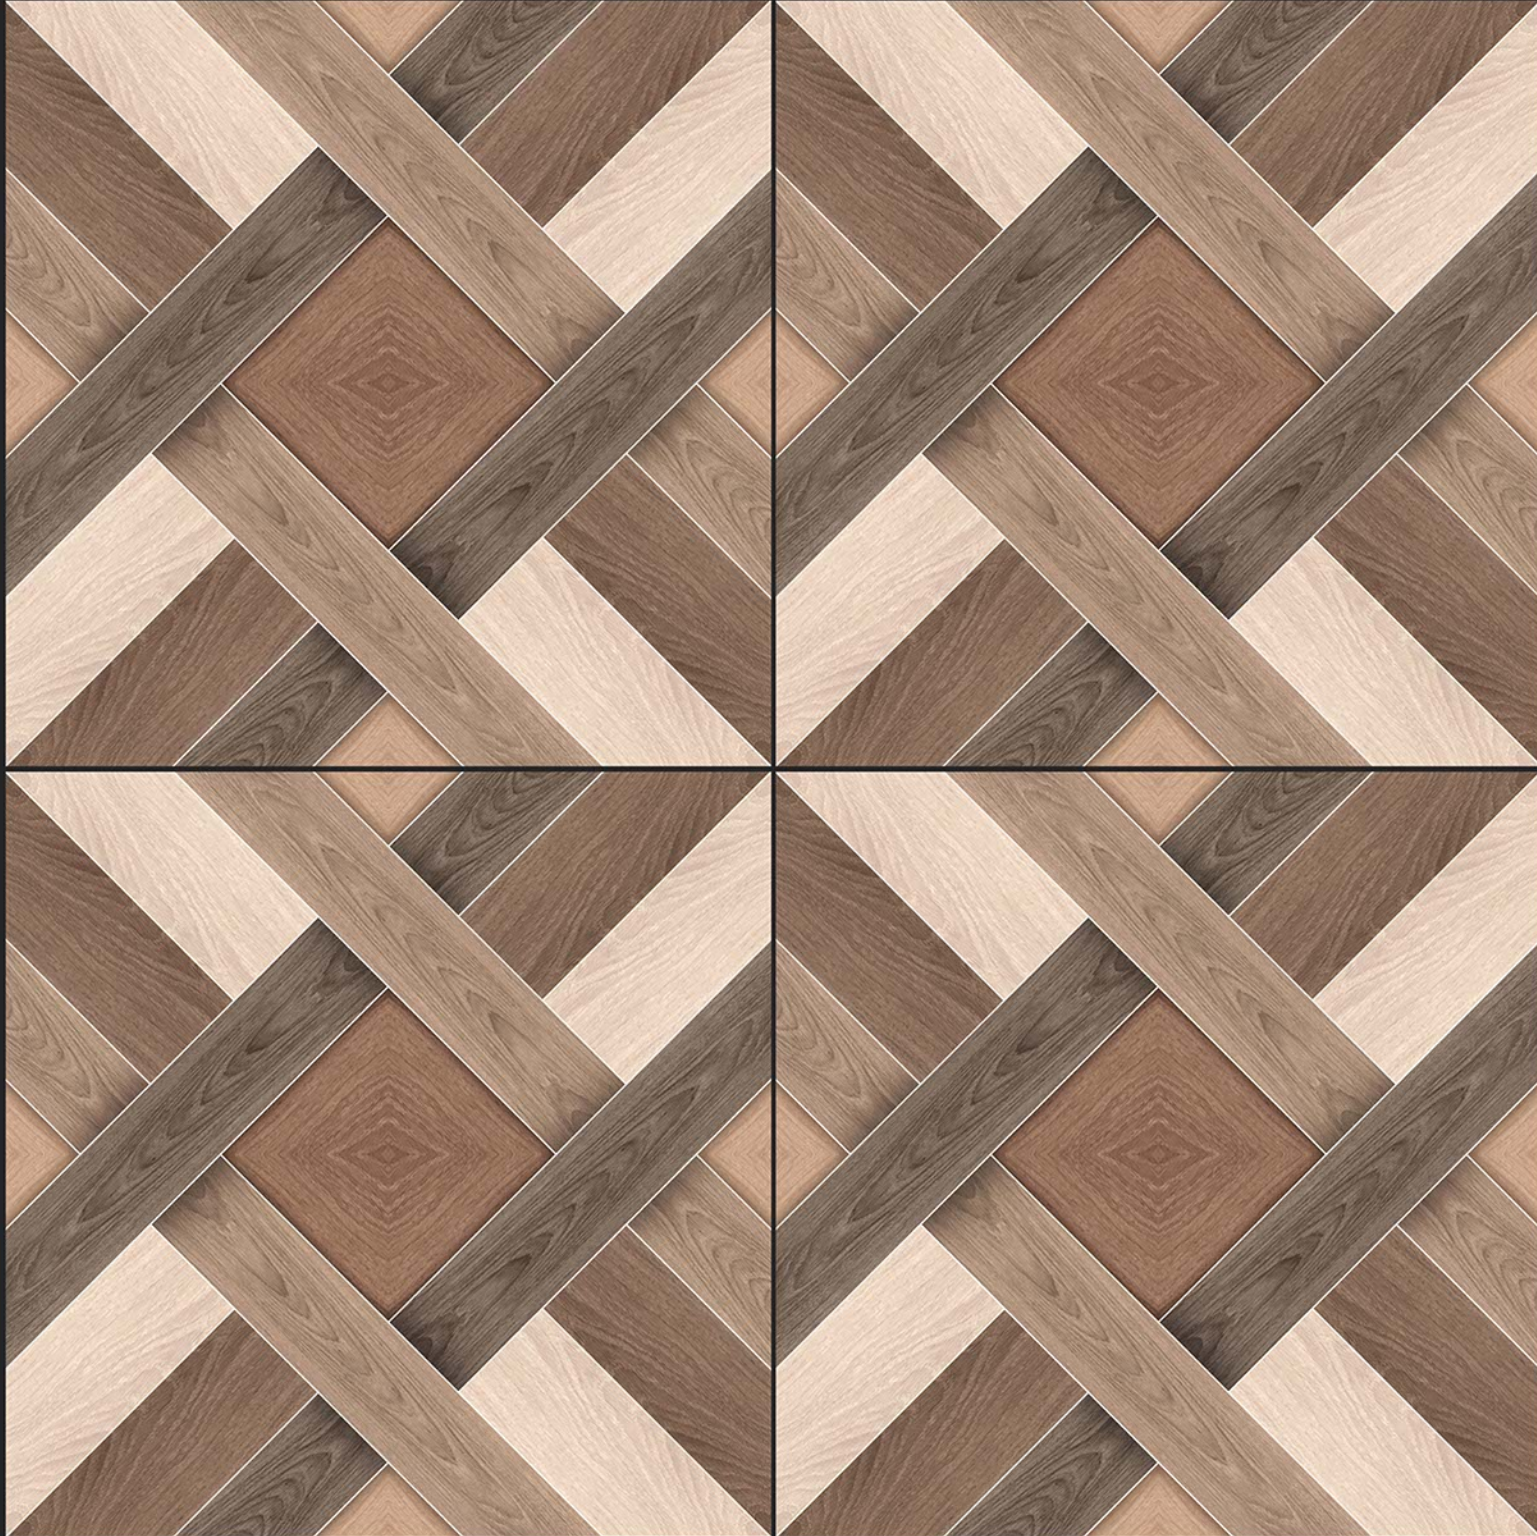

SATIN MATT SERIES

DIGITAL  
PRINTING

RECTIFIED

ECO FRIENDLY

5045

**Digital**  
PORCELAIN TILES  
600x600mm

SATIN MATT SERIES

DIGITAL  
PRINTING