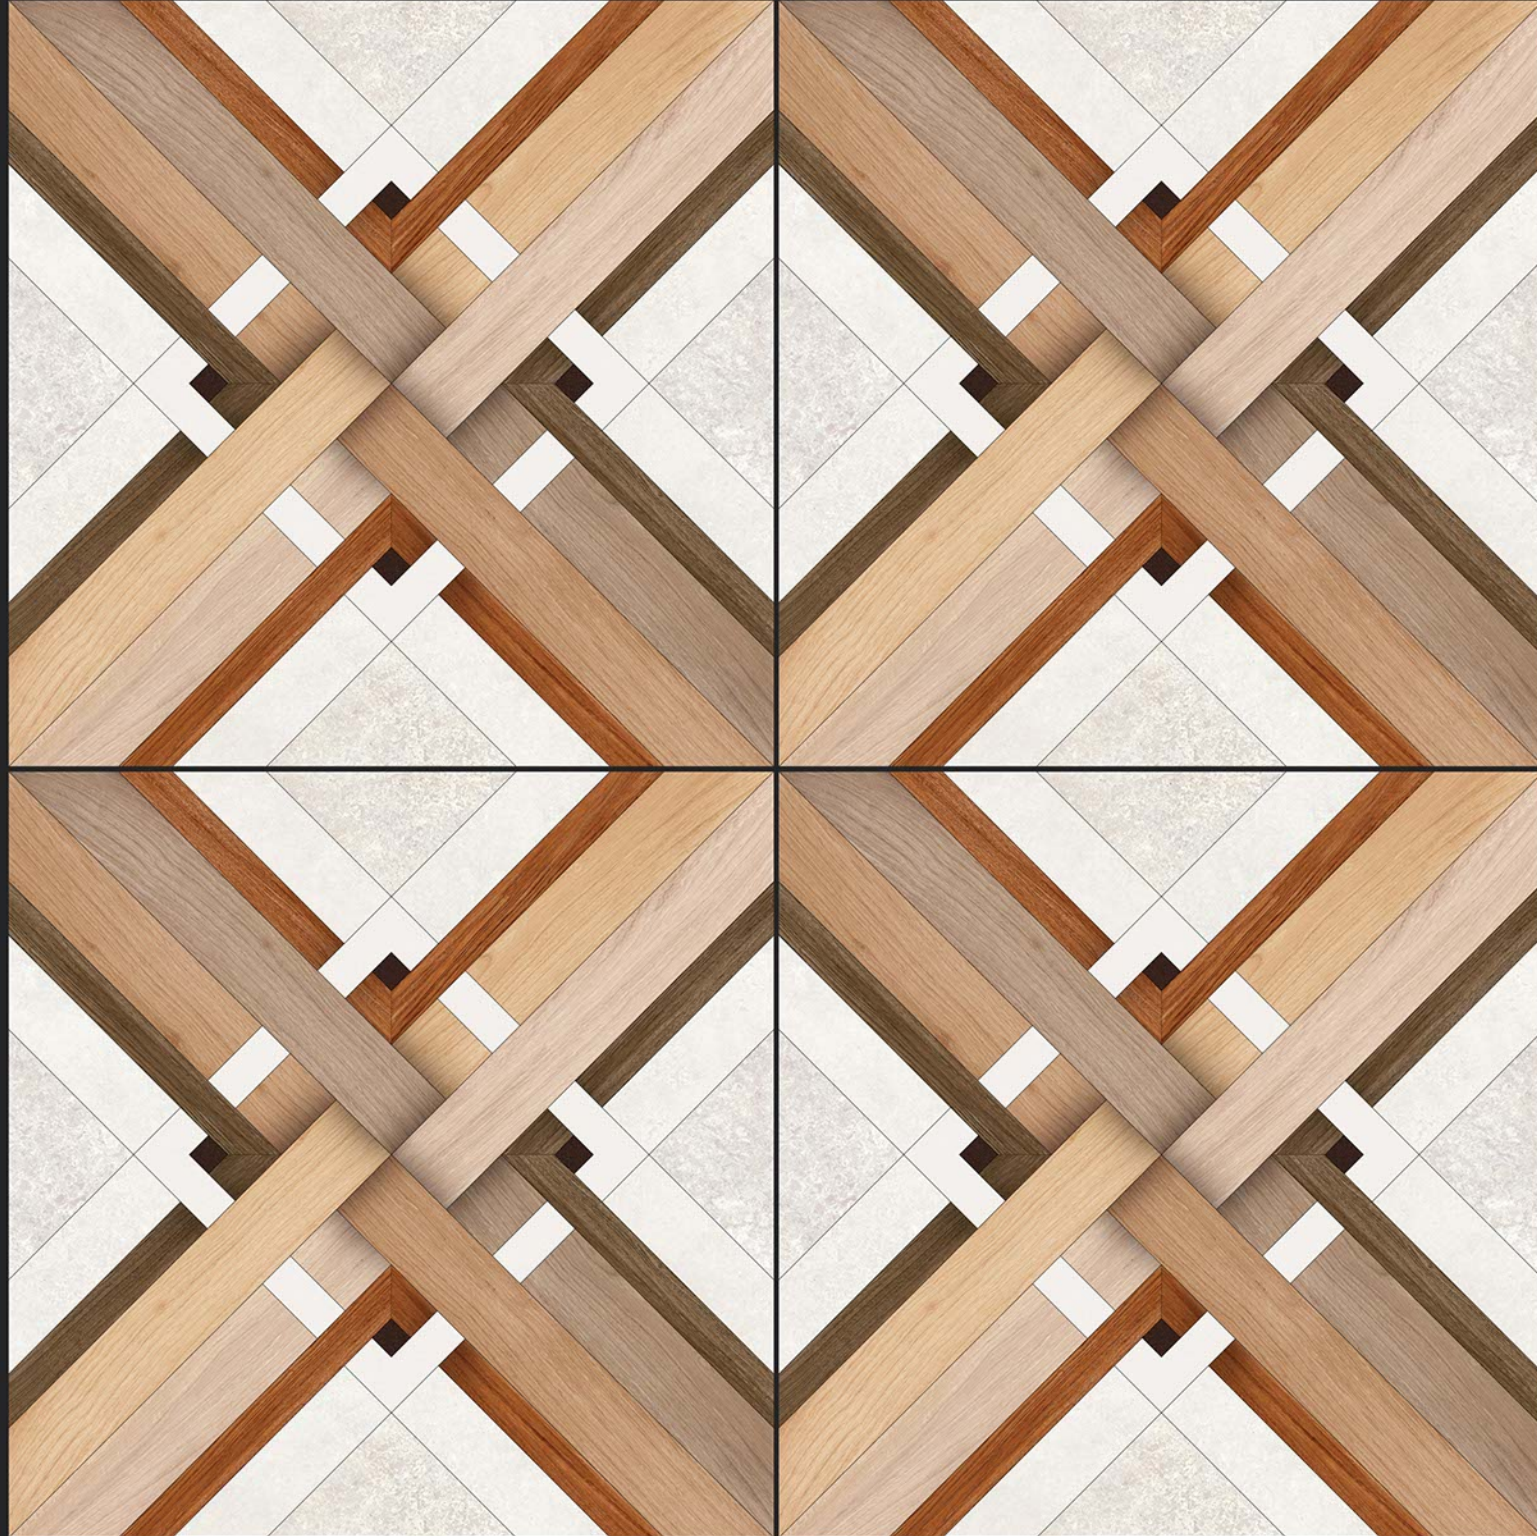

Digital
PORCELAIN TILES
600x600mm