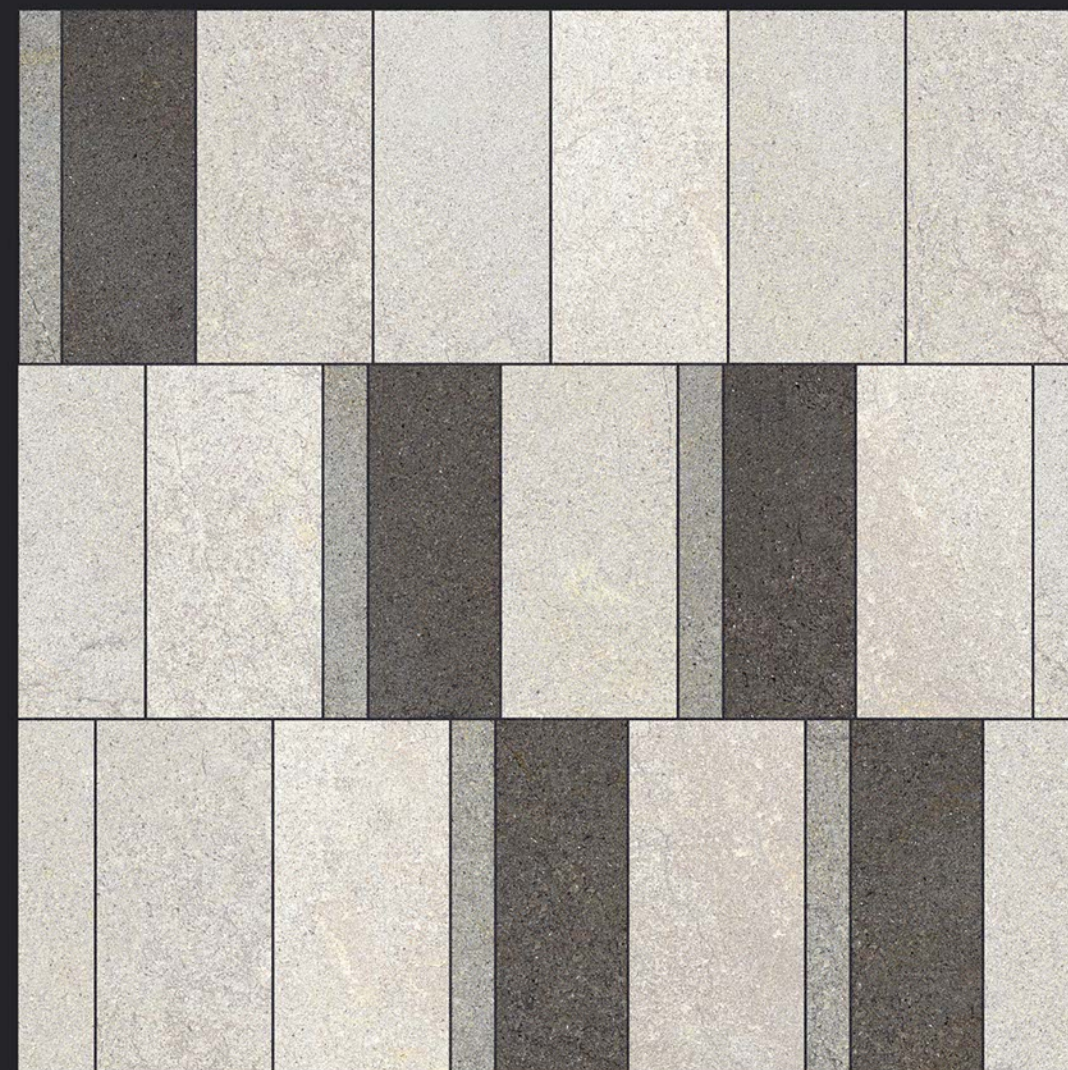

 RECTIFIED

 ECO FRIENDLY

5036

SATIN MATT SERIES

SATIN MATT SERIES

**SATIN MATT SERIES**

**Digital**  
PORCELAIN TILES  
600x600mm

SATIN MATT SERIES