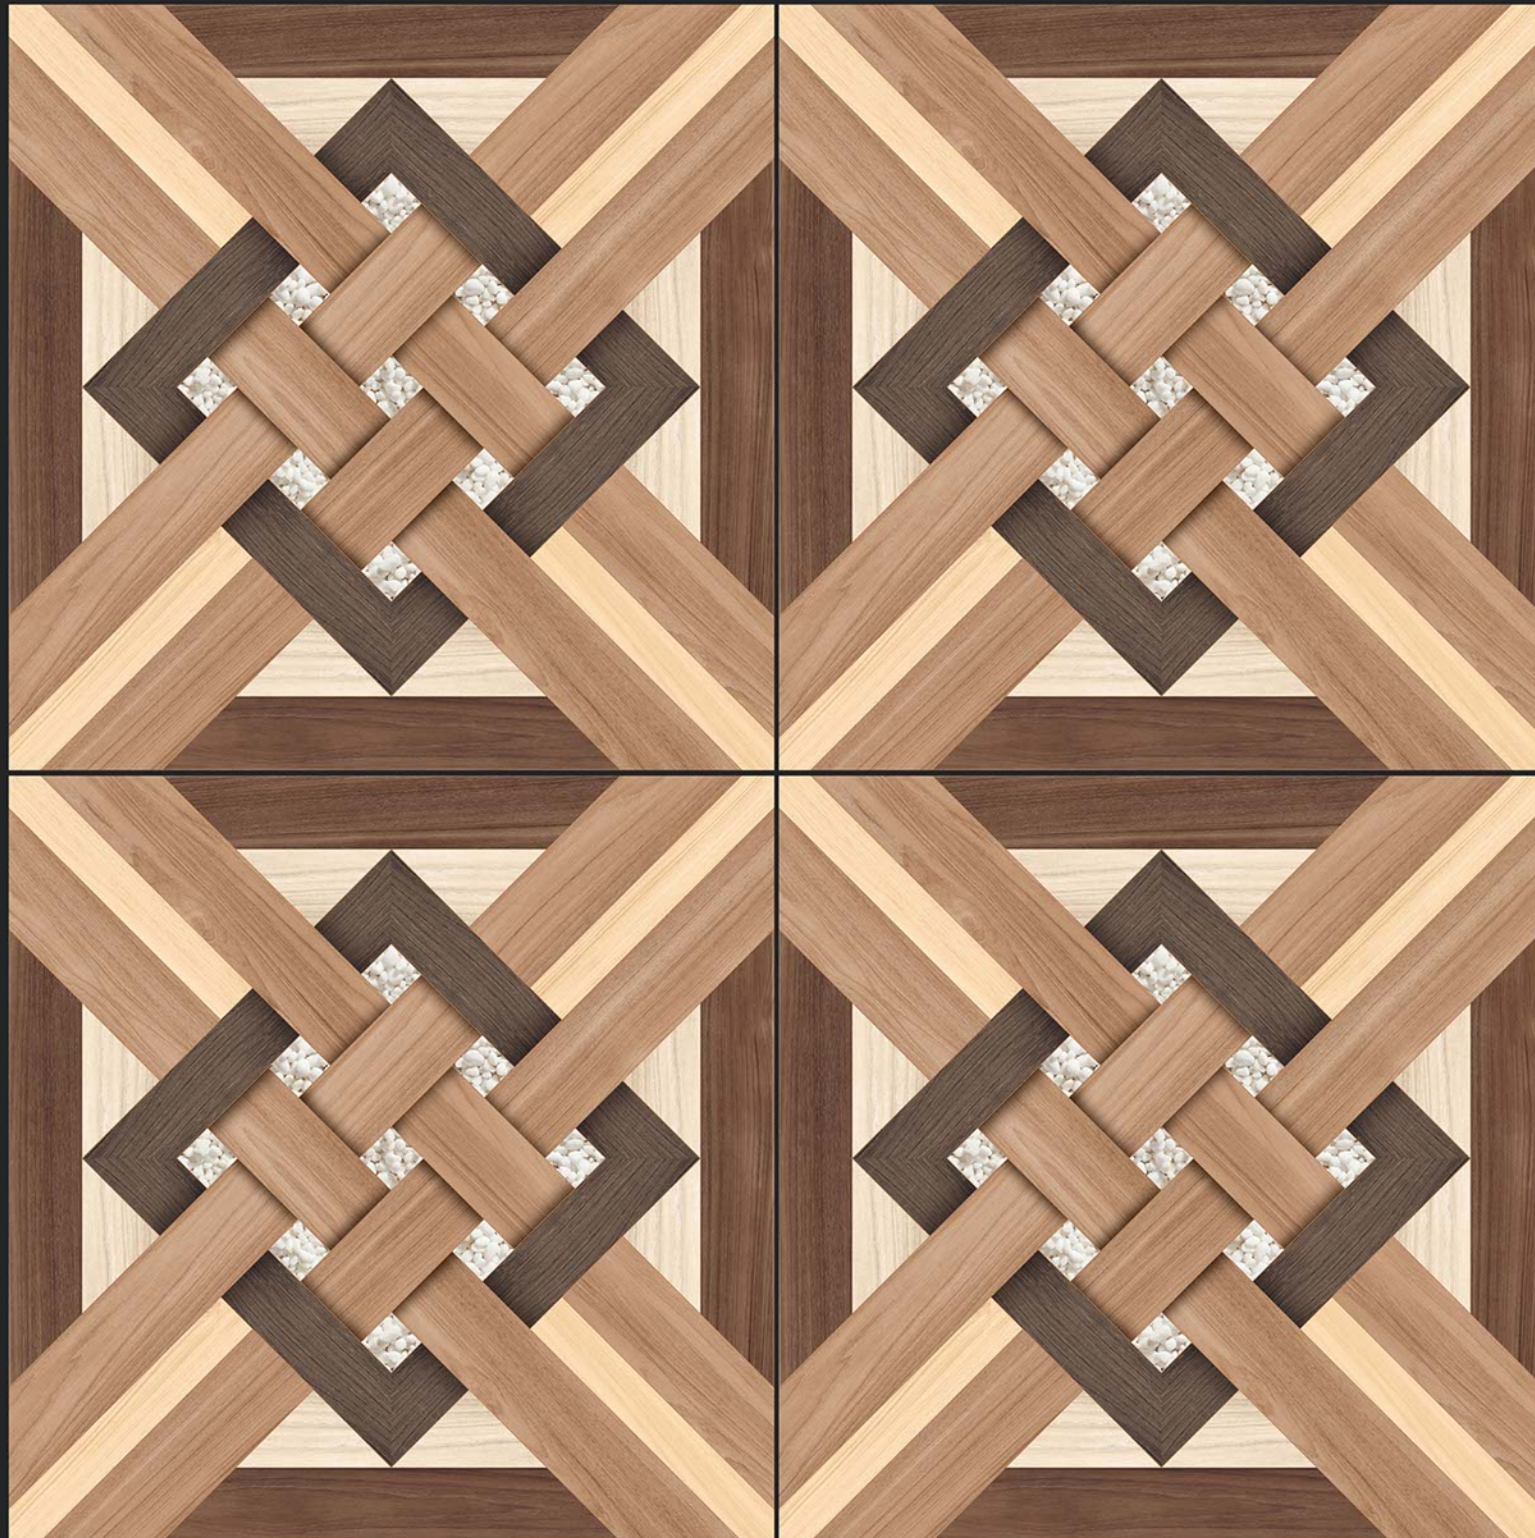

Digital
PORCELAIN TILES
600x600mm