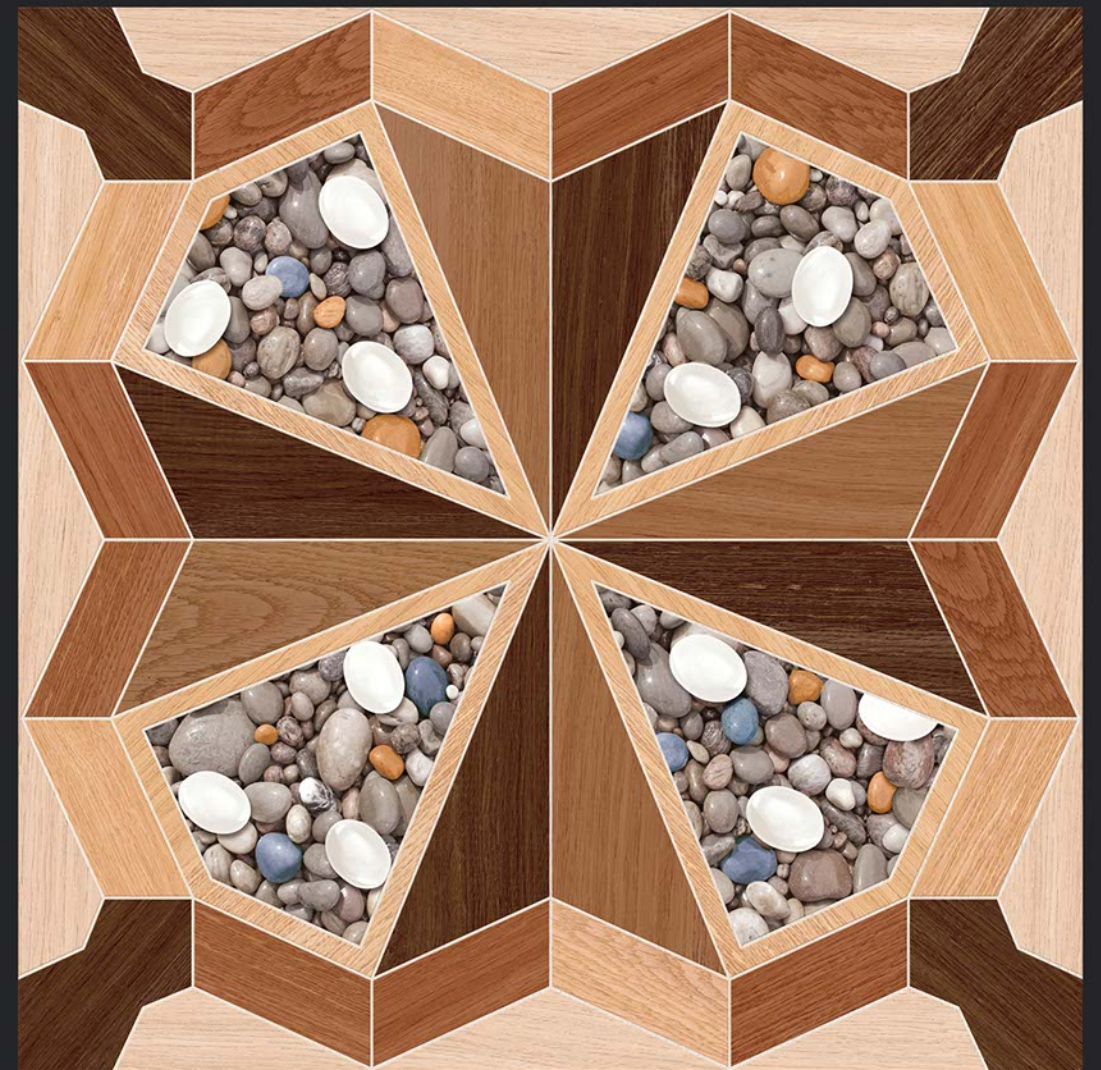

SATIN MATT SERIES