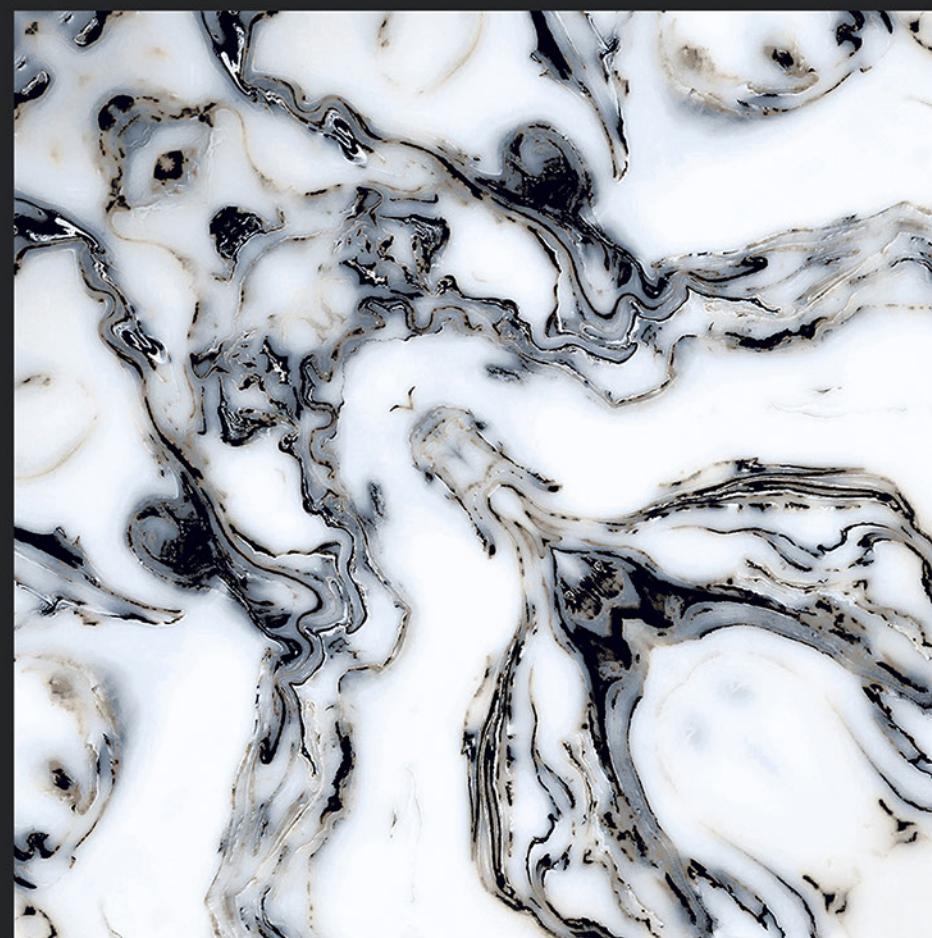

DIGITAL
PRINTING

RECTIFIED

ECO FRIENDLY

4022

Digital
PORCELAIN TILES
600x600mm

BOOKMATCH SERIES

DIGITAL
PRINTING

RECTIFIED