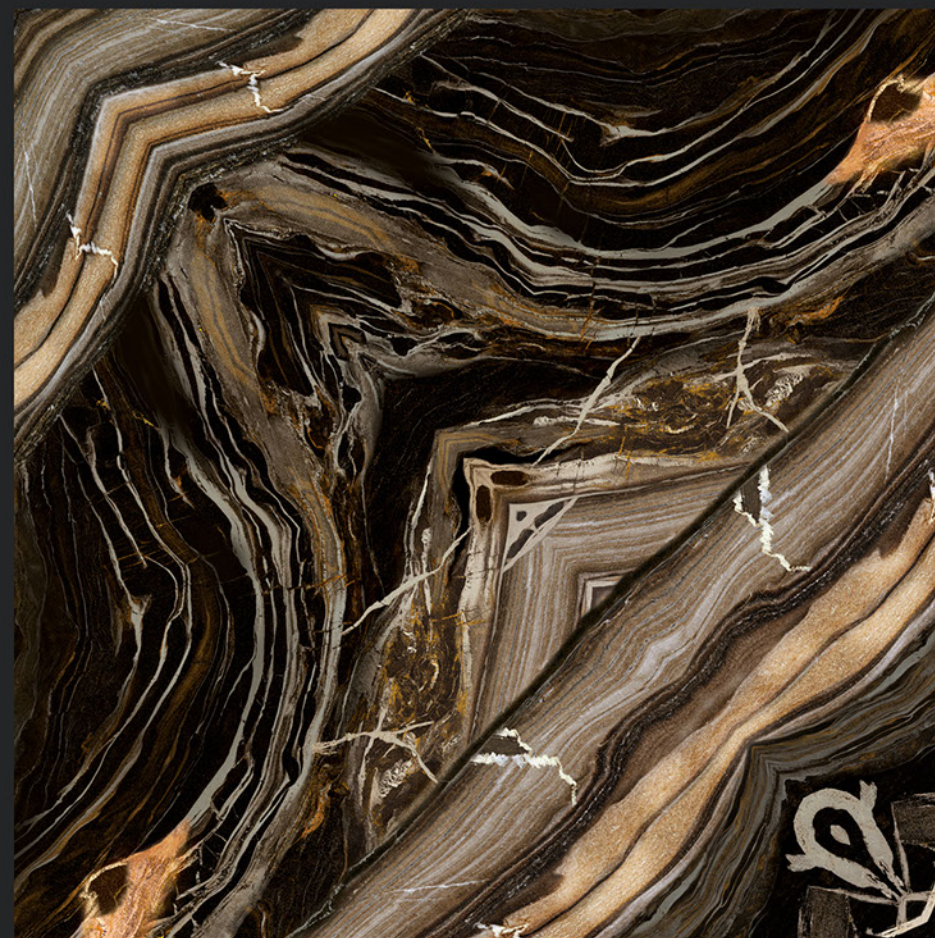

RECTIFIED

ECO FRIENDLY

4004

Digital
PORCELAIN TILES
600x600mm

BOOKMATCH SERIES

DIGITAL
PRINTING

RECTIFIED

ECO FRIENDLY