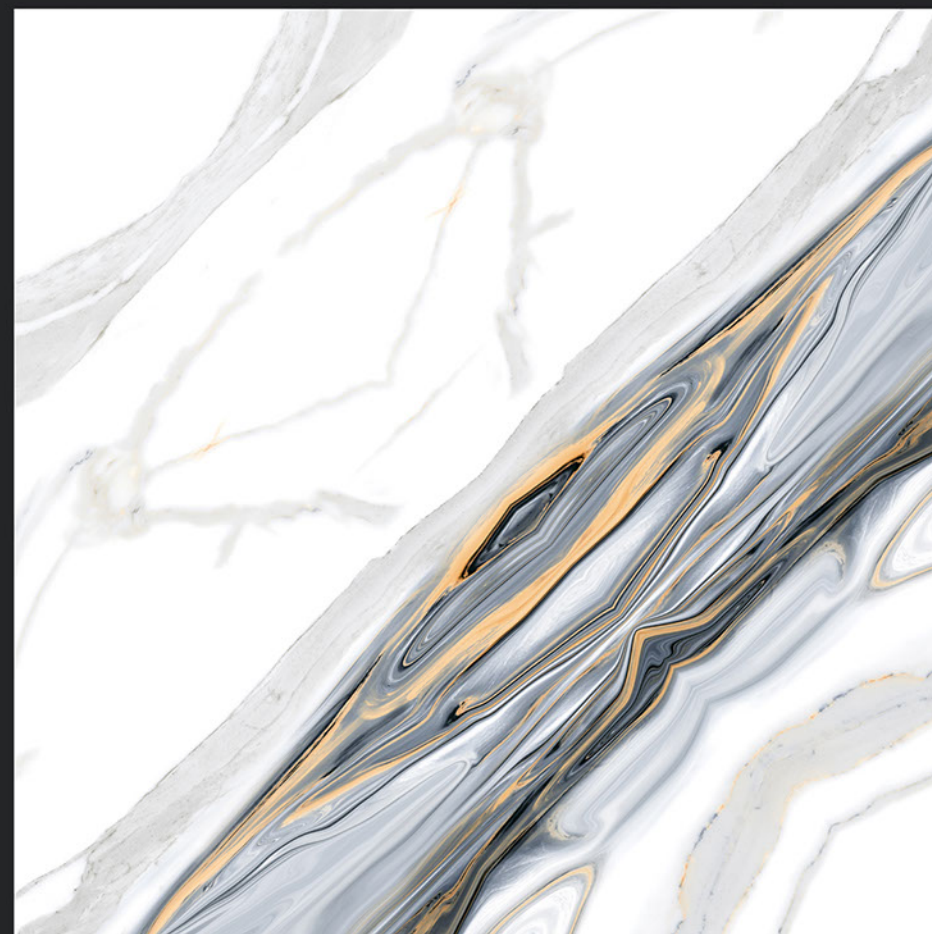

BOOKMATCH SERIES