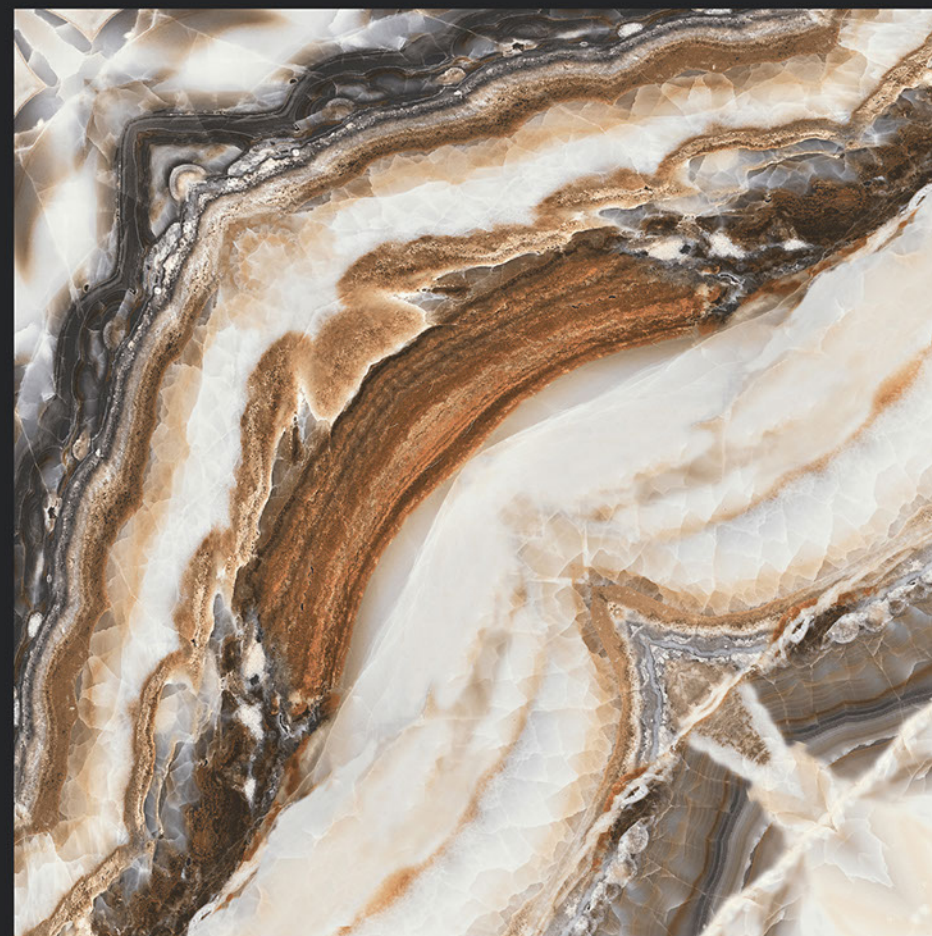

BOOKMATCH SERIES