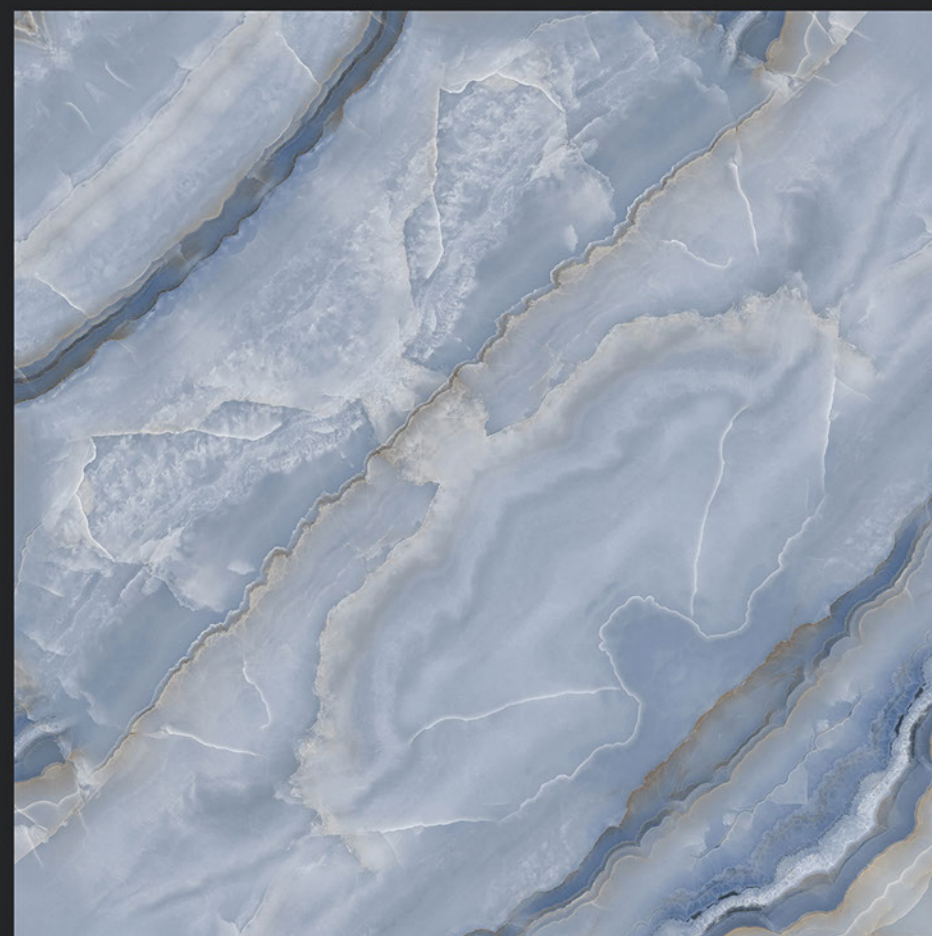

BOOKMATCH SERIES

DIGITAL
PRINTING

RECTIFIED

ECO FRIENDLY

4035