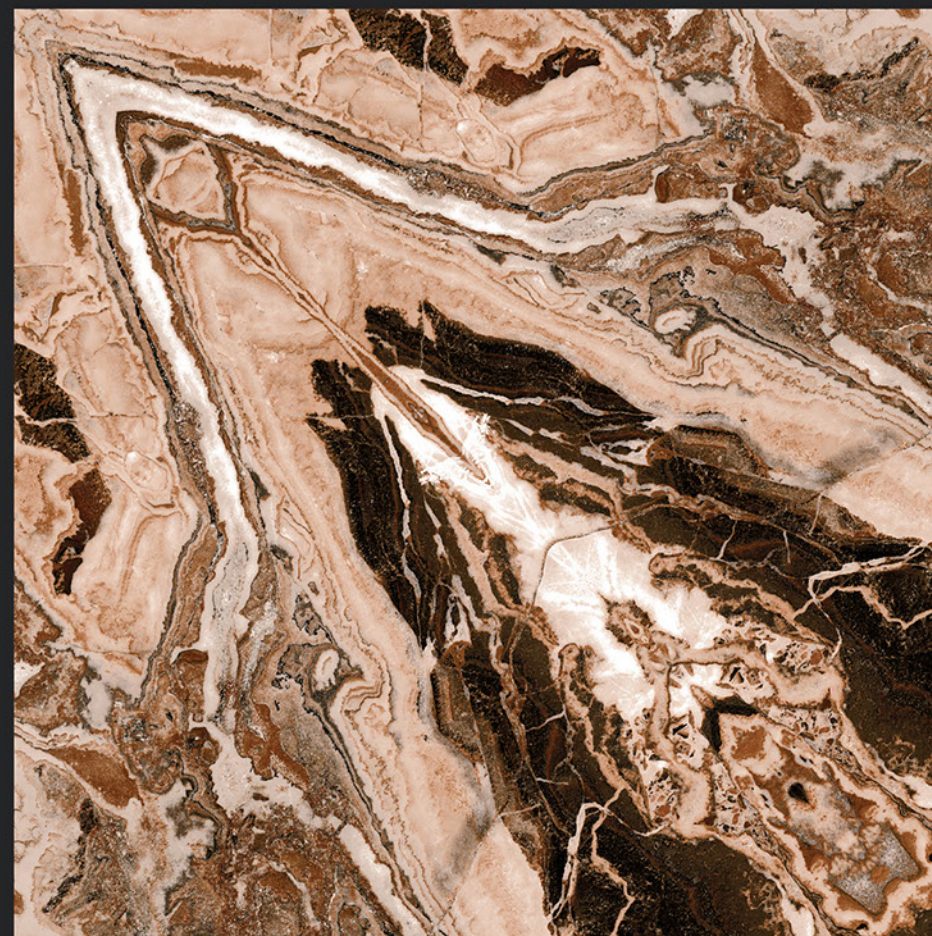

DIGITAL
PRINTING

RECTIFIED

ECO FRIENDLY

4052

Digital
PORCELAIN TILES
600x600mm

BOOKMATCH SERIES

DIGITAL
PRINTING

RECTIFIED