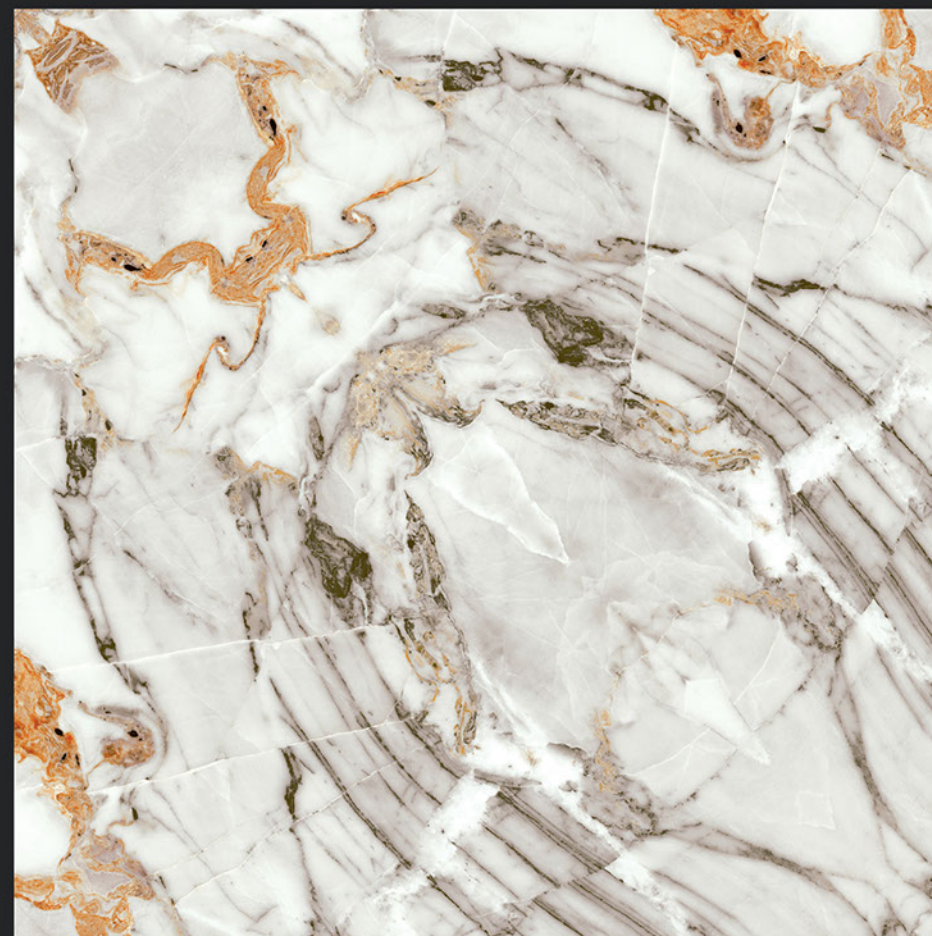

BOOKMATCH SERIES

DIGITAL
PRINTING

RECTIFIED

ECO FRIENDLY

4016

Digital
PORCELAIN TILES
600x600mm

BOOKMATCH SERIES

DIGITAL
PRINTING