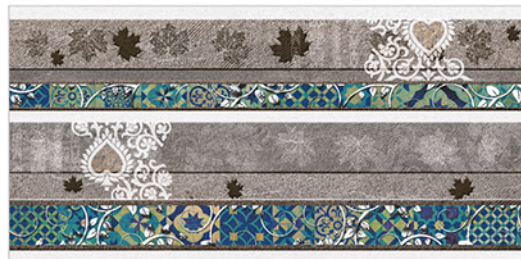

DIGITAL Wall Tiles ●●●●●  
300 x 600 MM

Matt Finish

20004-LT

20004-HL

20004-HL

20004-DK

DIGITAL Wall Tiles ●●●●●  
300 x 600 MM

Matt Finish