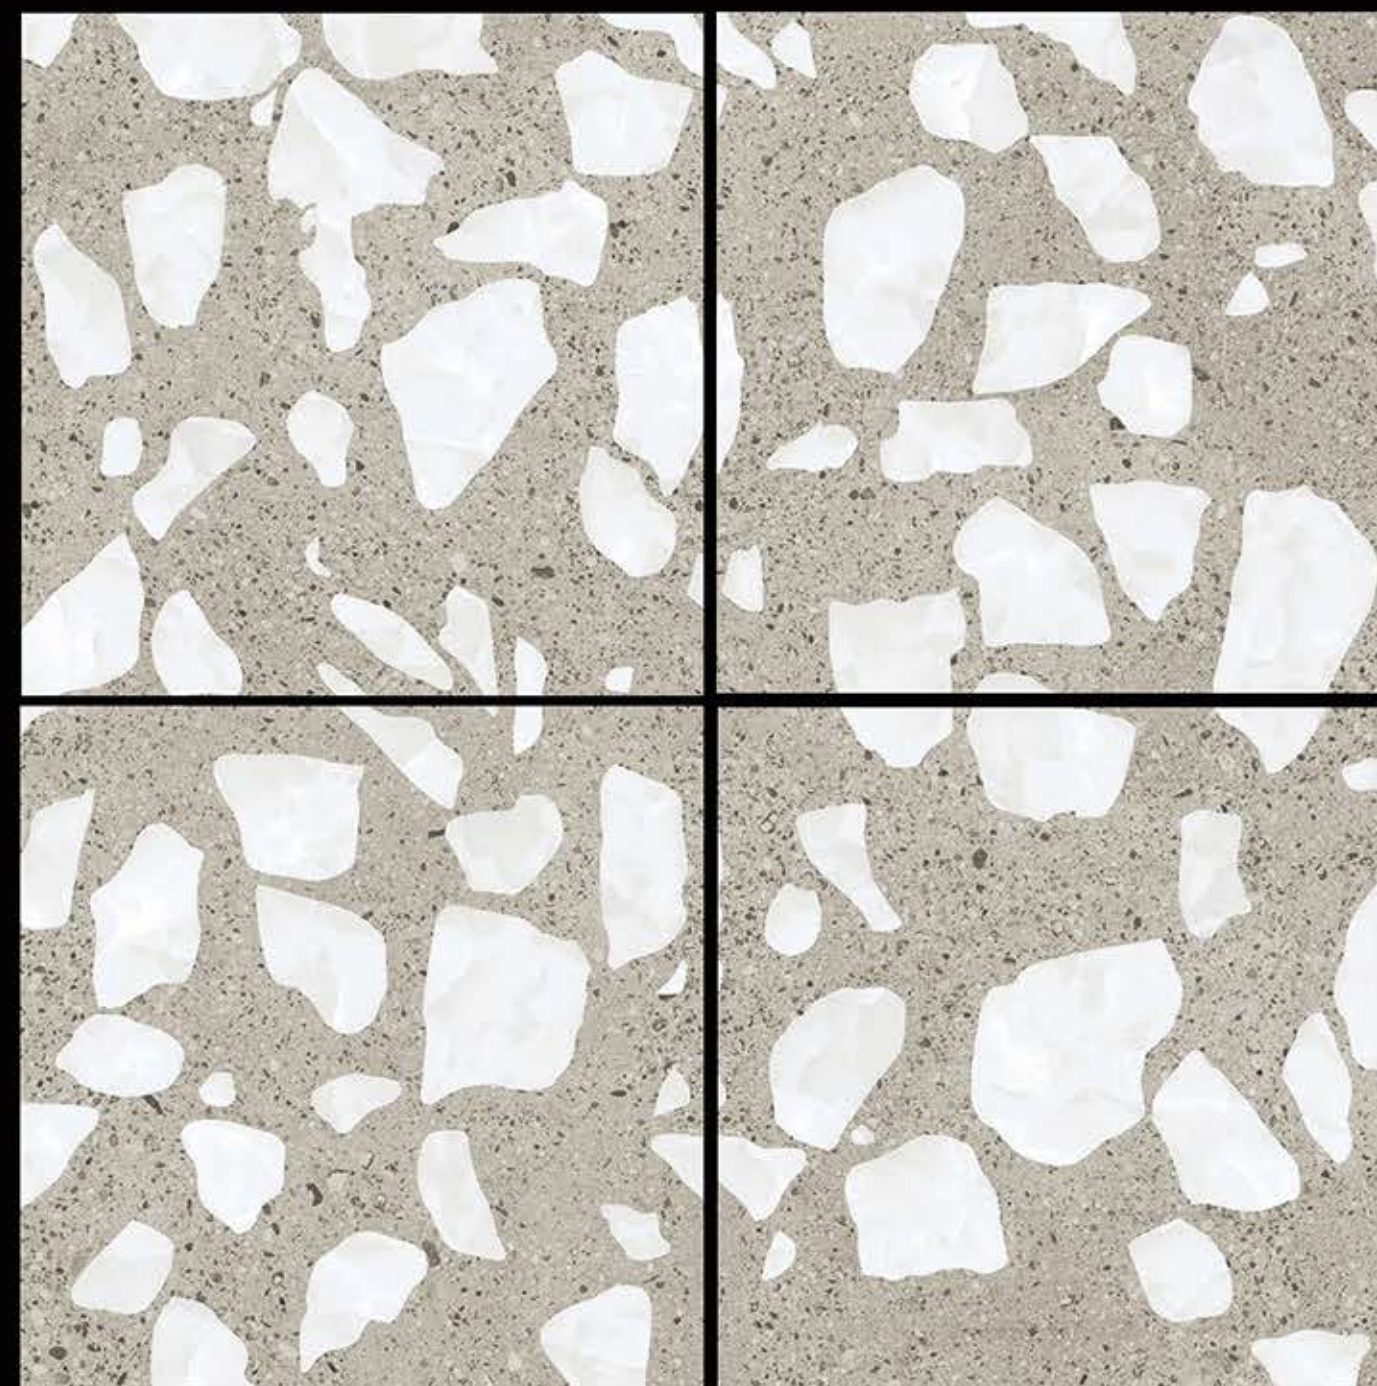

RUSTIC MATT FINISH
TERRAZZO COLLECTION
600 X 600 MM

TERRAZZO-18