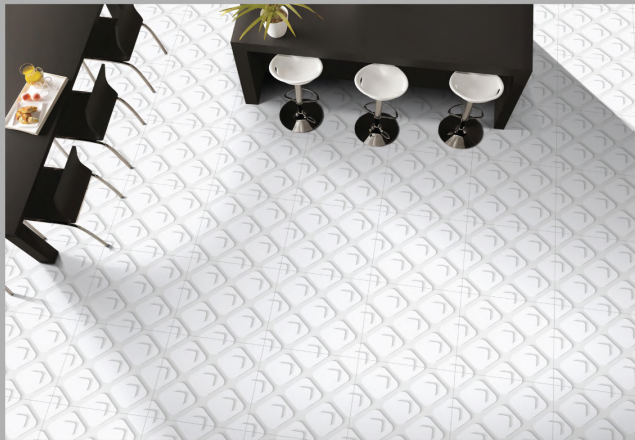

GLOSSY FINISH