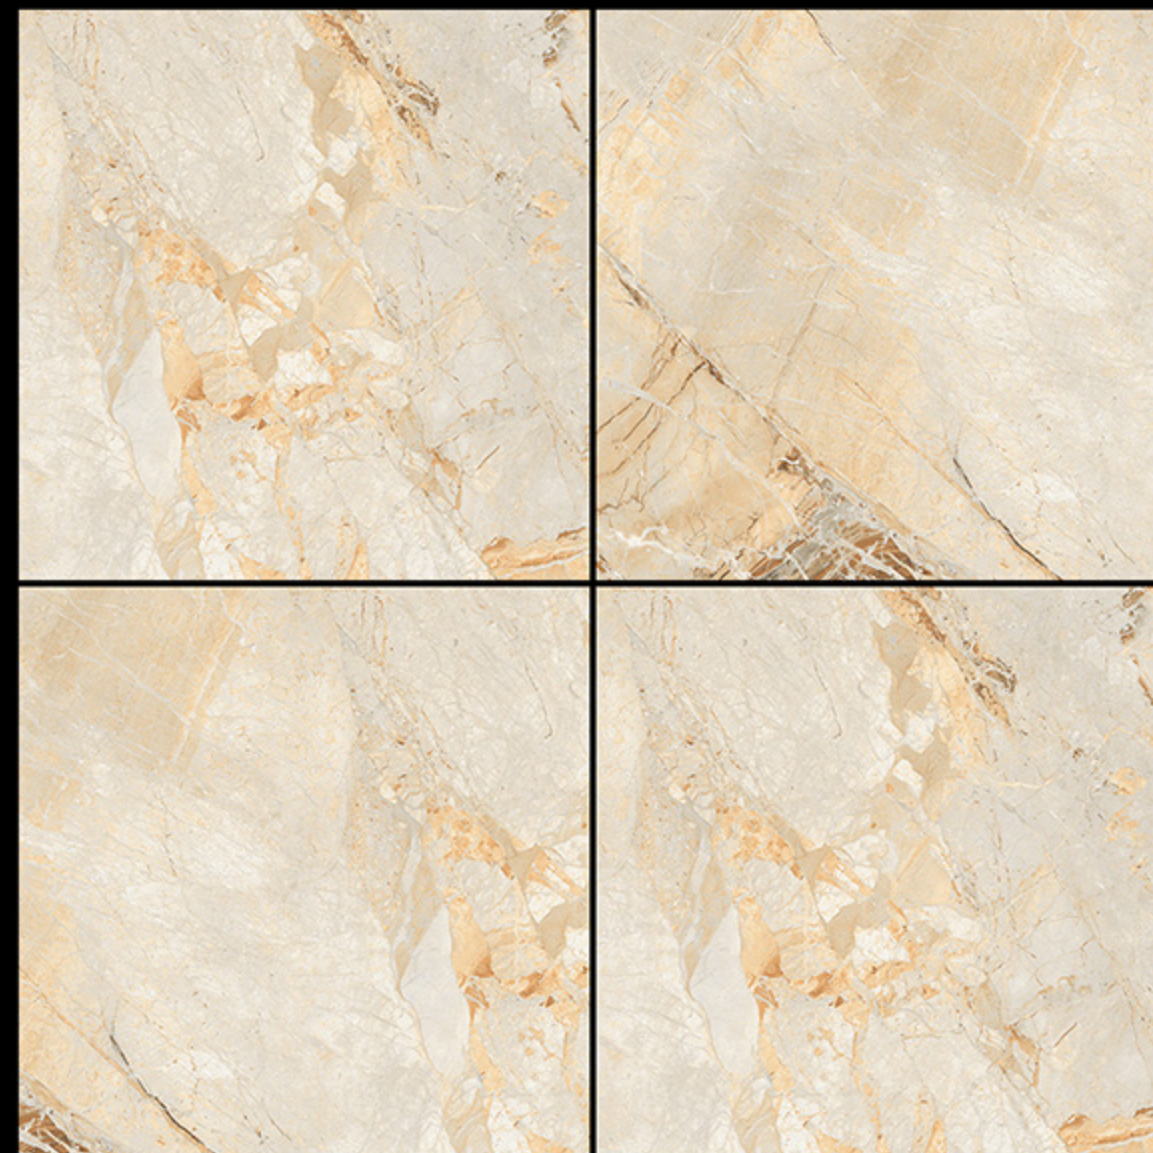

SUNZHA

GLOSSY FINISH

600 X 600 MM

SWEDEN BRIGHT

GLOSSY FINISH

600 X 600 MM

SYBER

GLOSSY FINISH