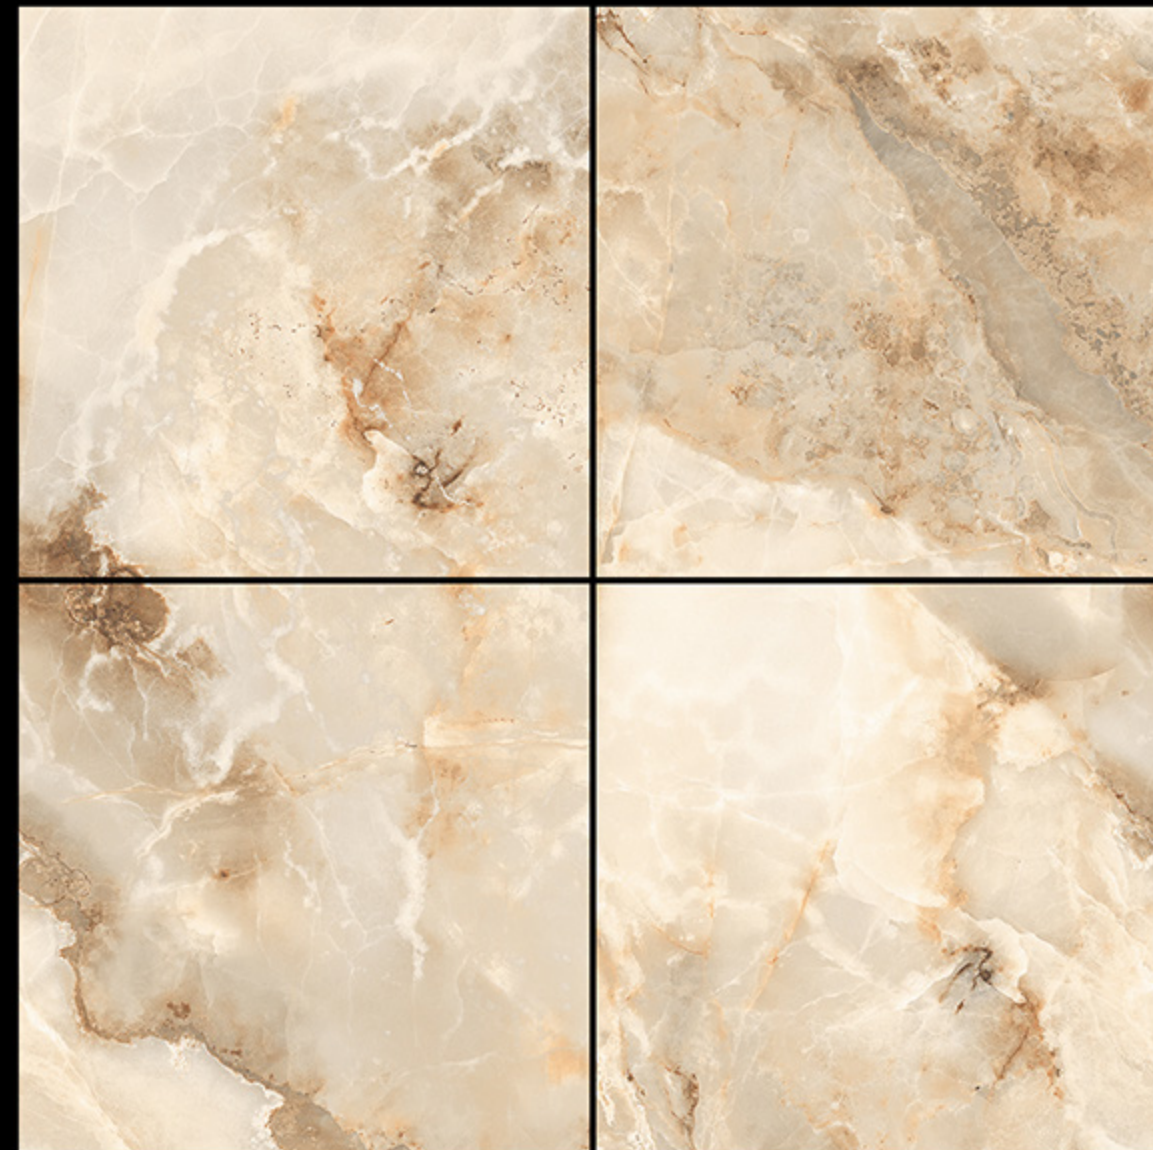

GLOSSY FINISH

600 X 600 MM

AMINA