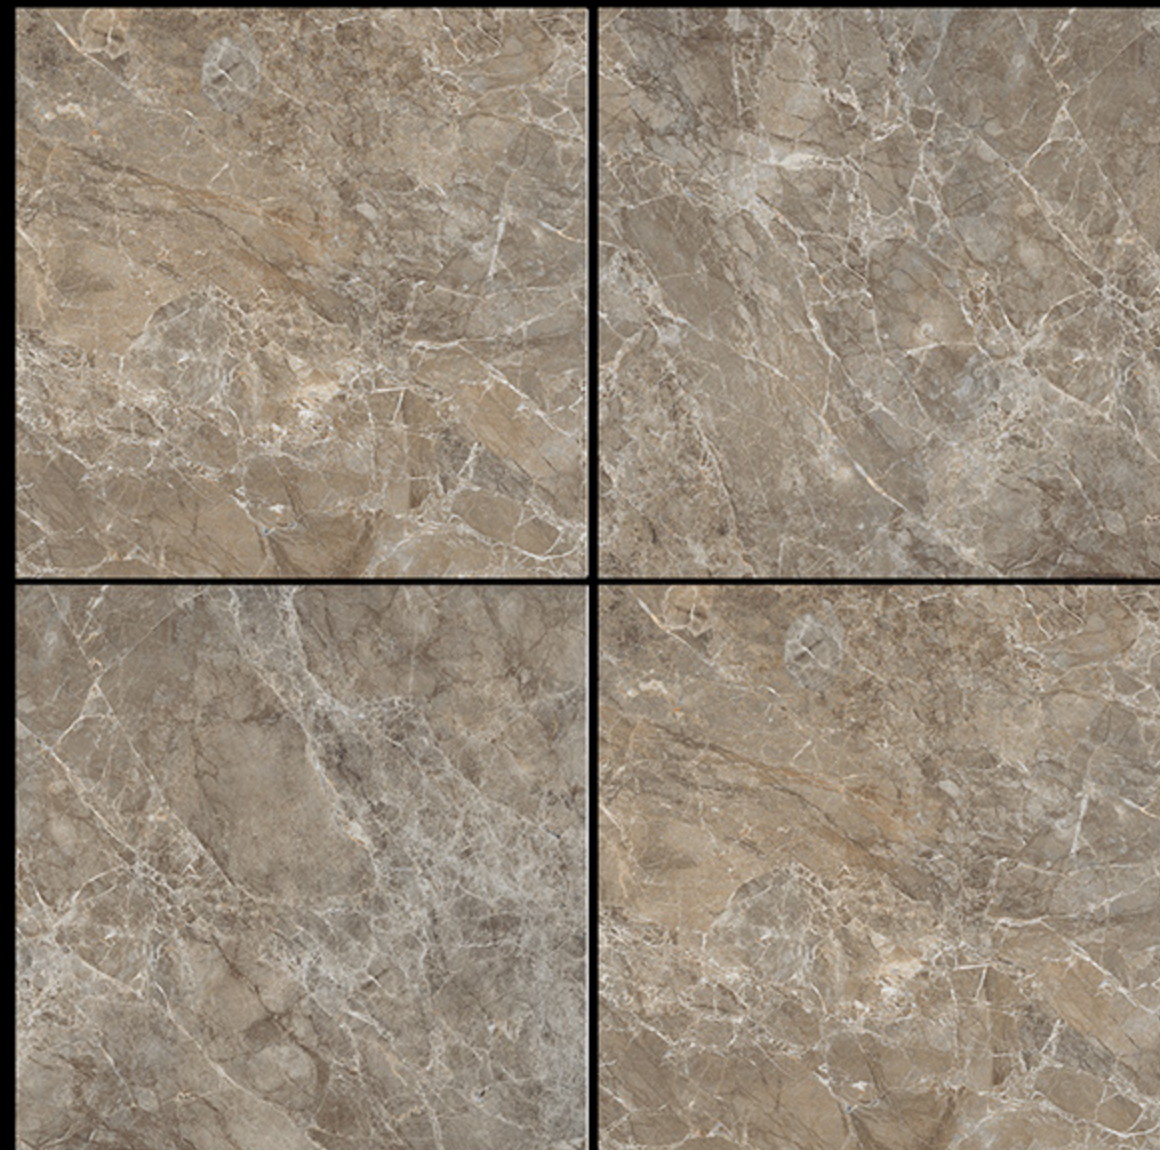

GLOSSY FINISH

600 X 600 MM

AZZARO NATURAL