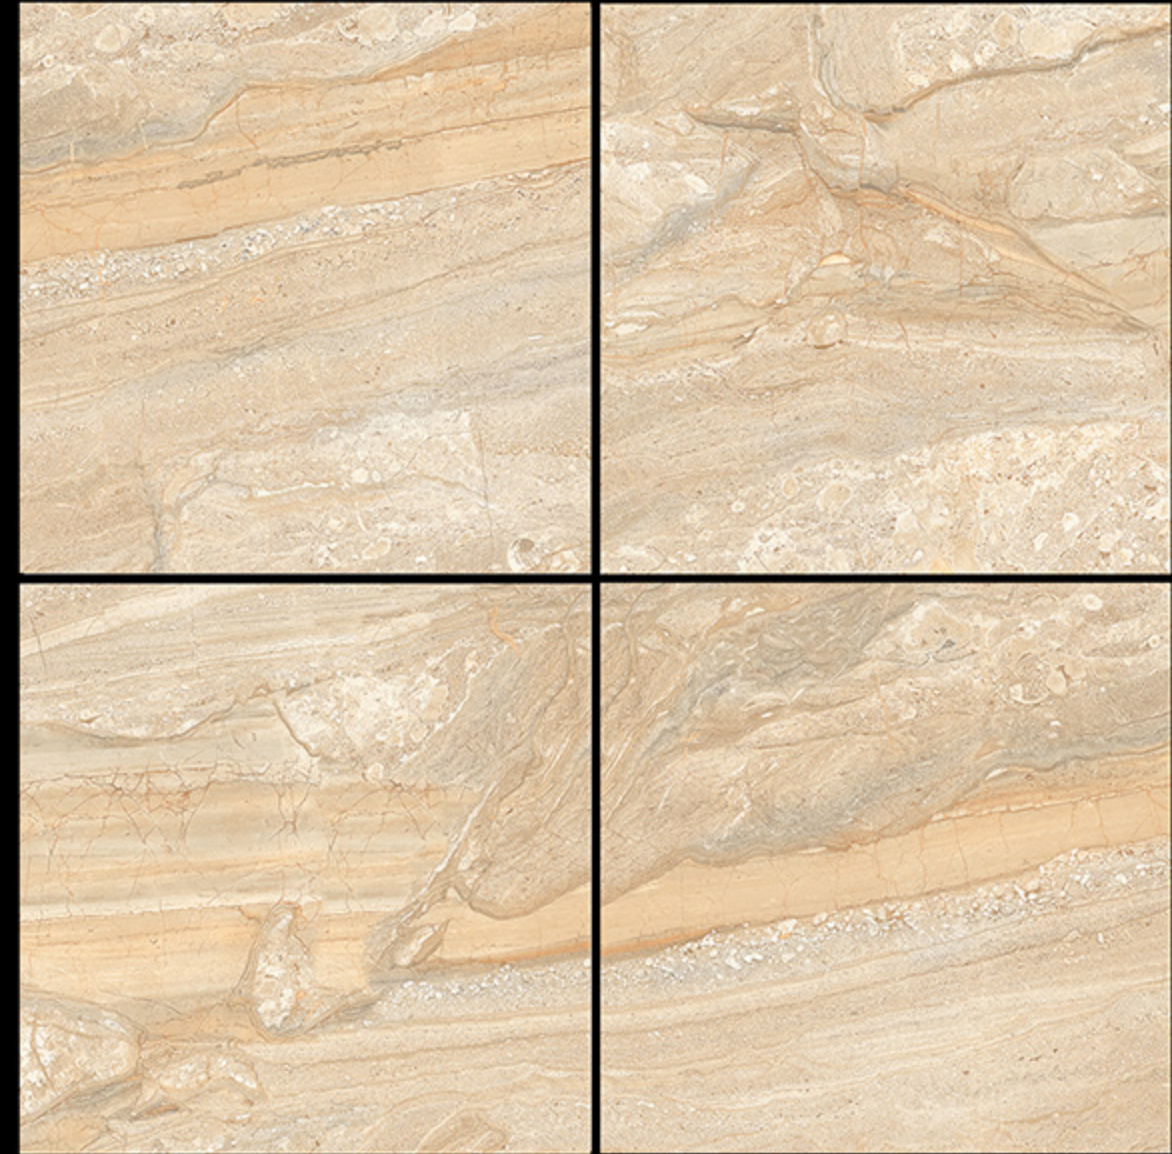

GLOSSY FINISH

600 X 600 MM

FLORENCE BROWN