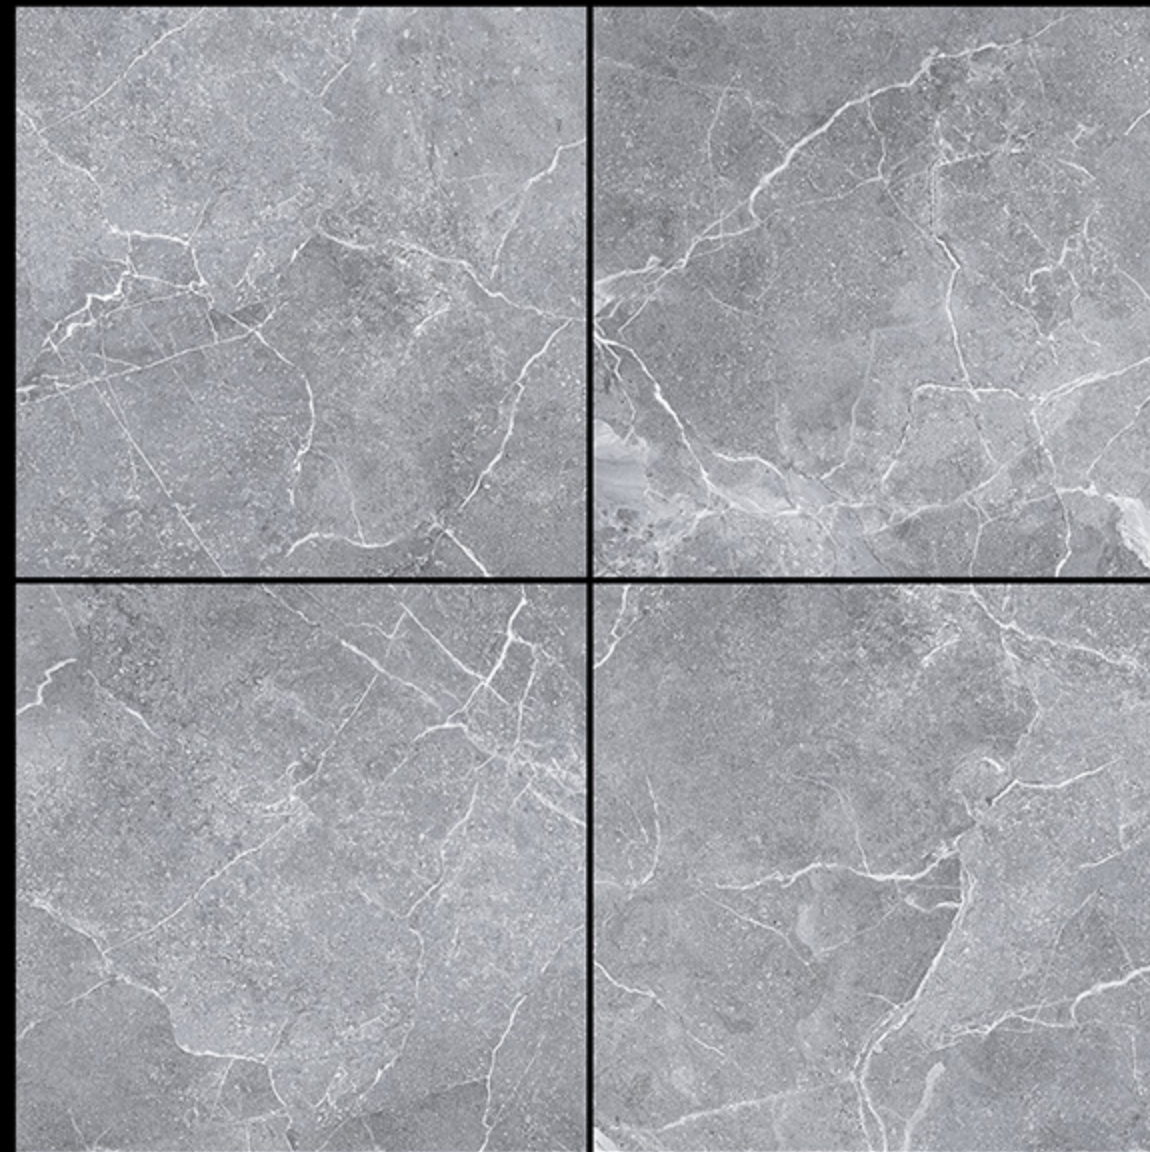

GLOSSY FINISH

600 X 600 MM

TUNISIA GREY