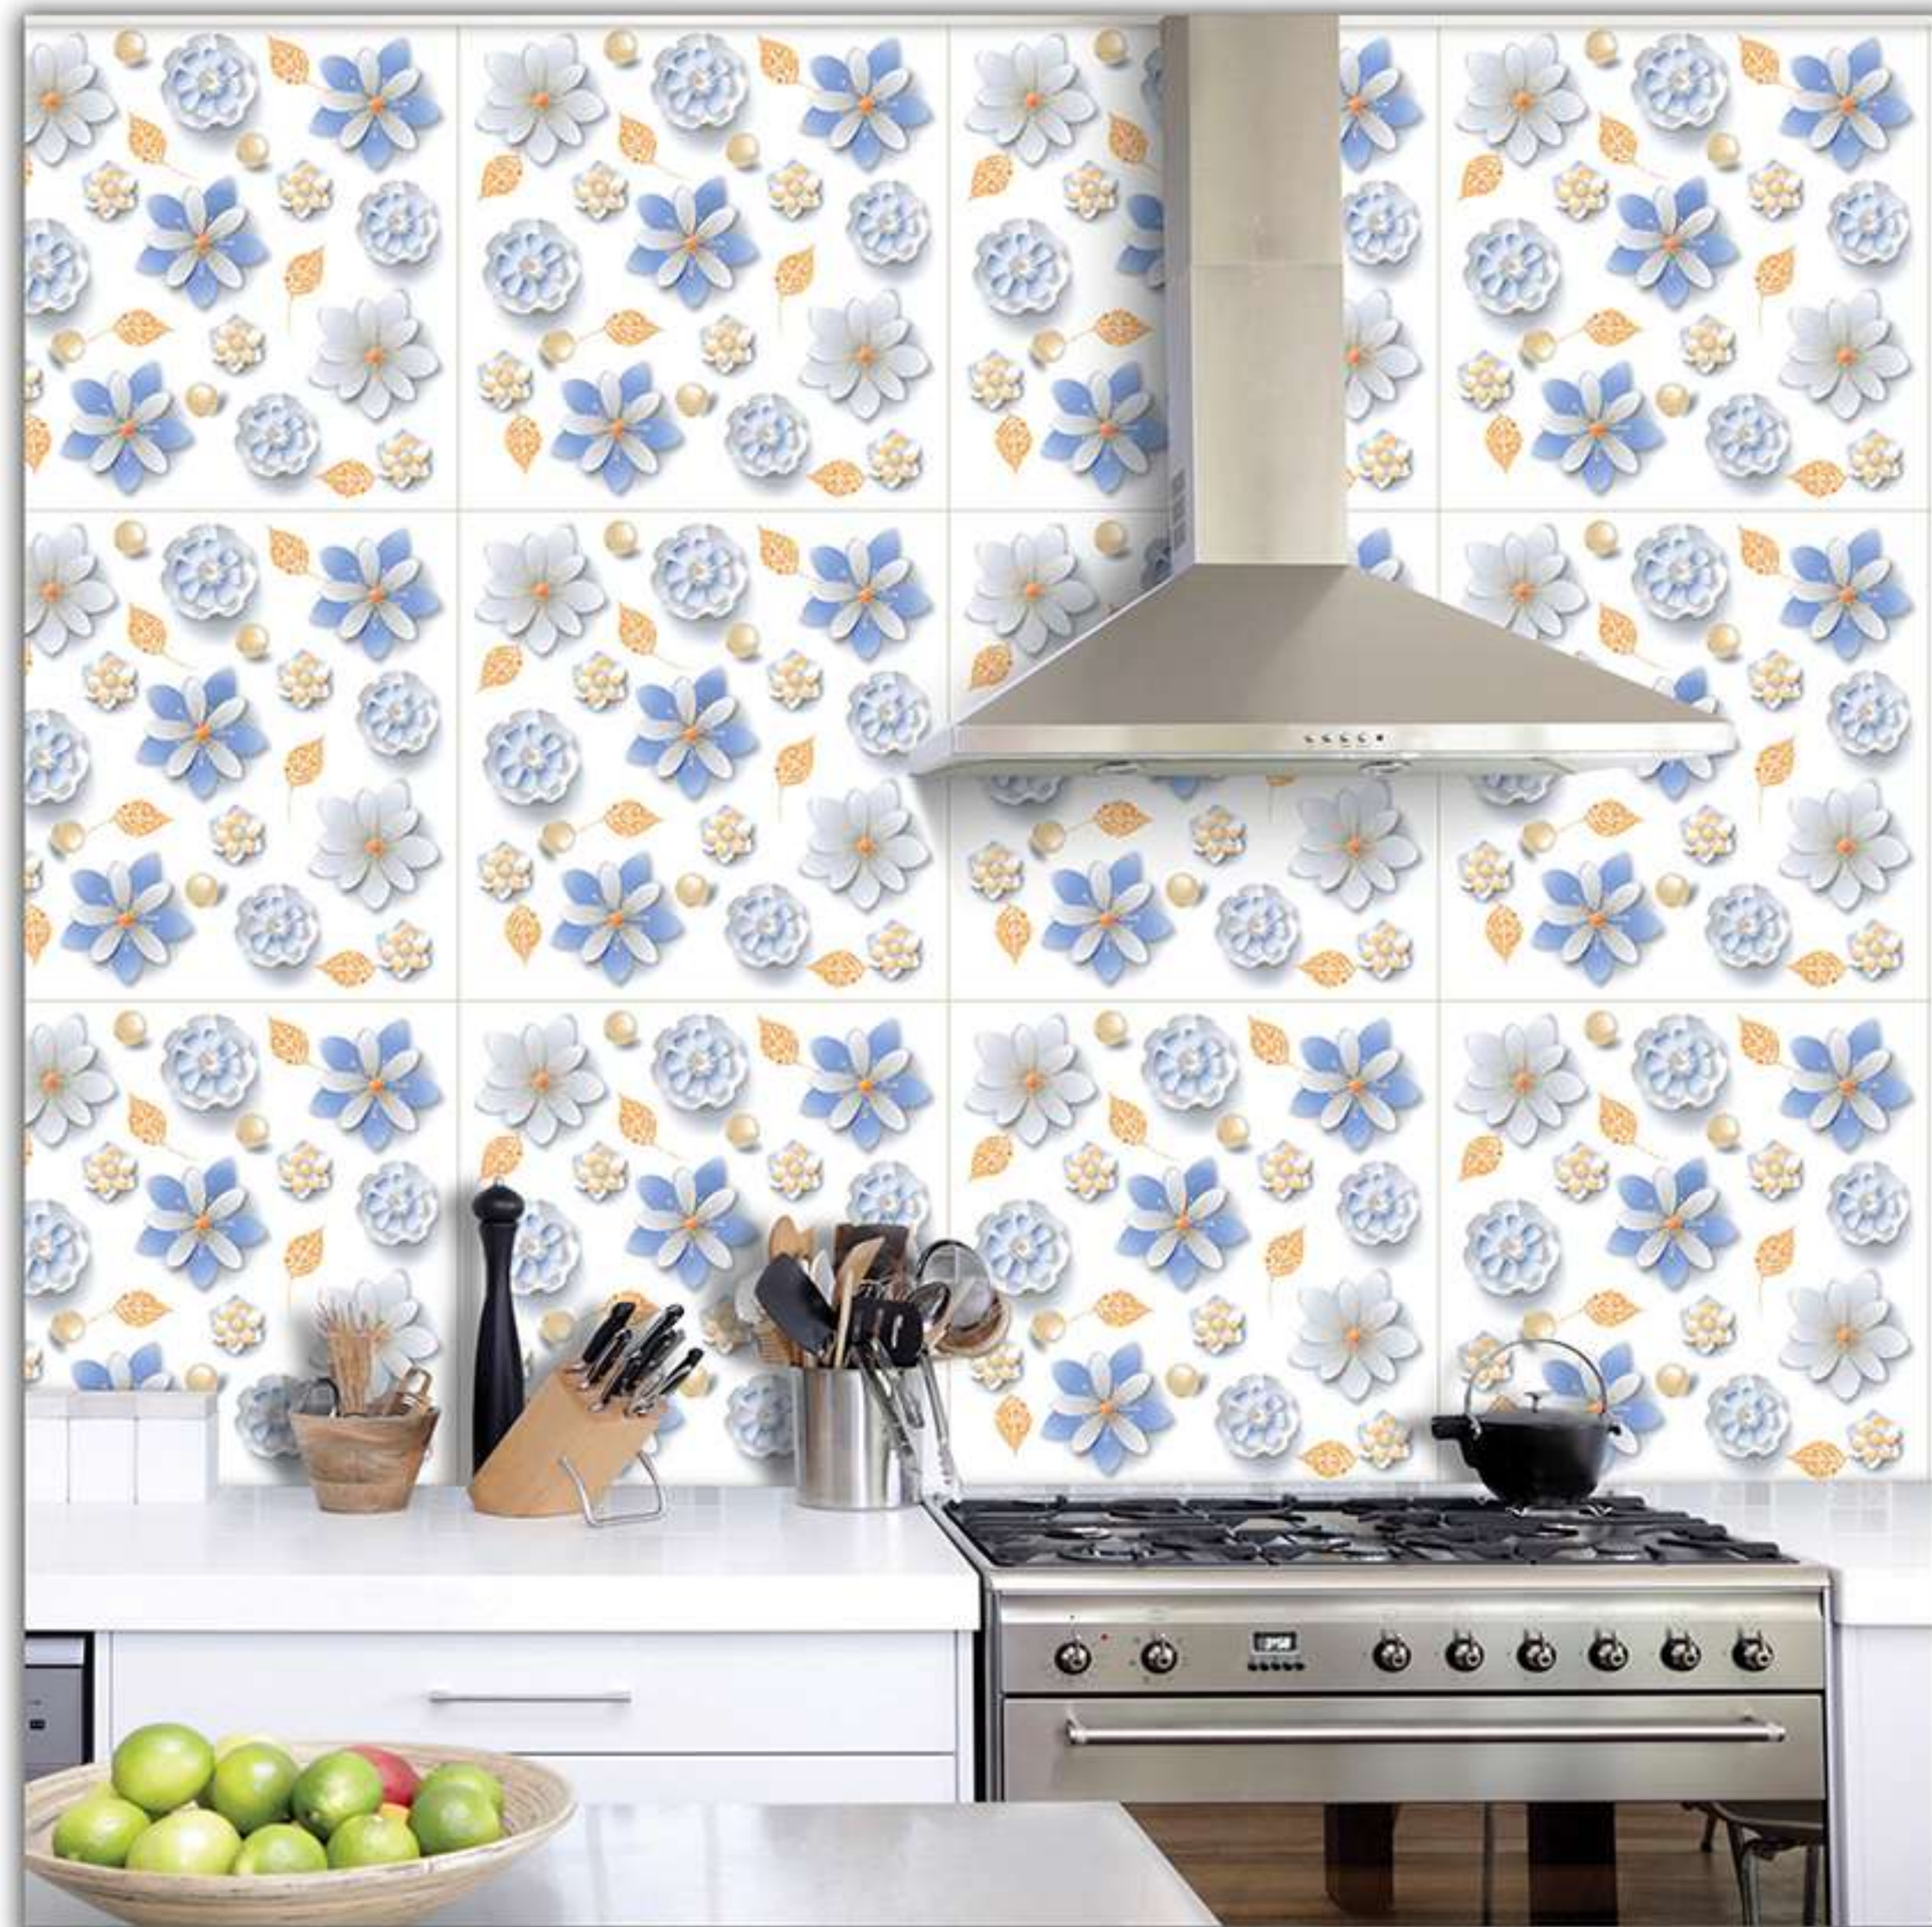

3D-R10

Finish
Glossy

Size
600X600 mm