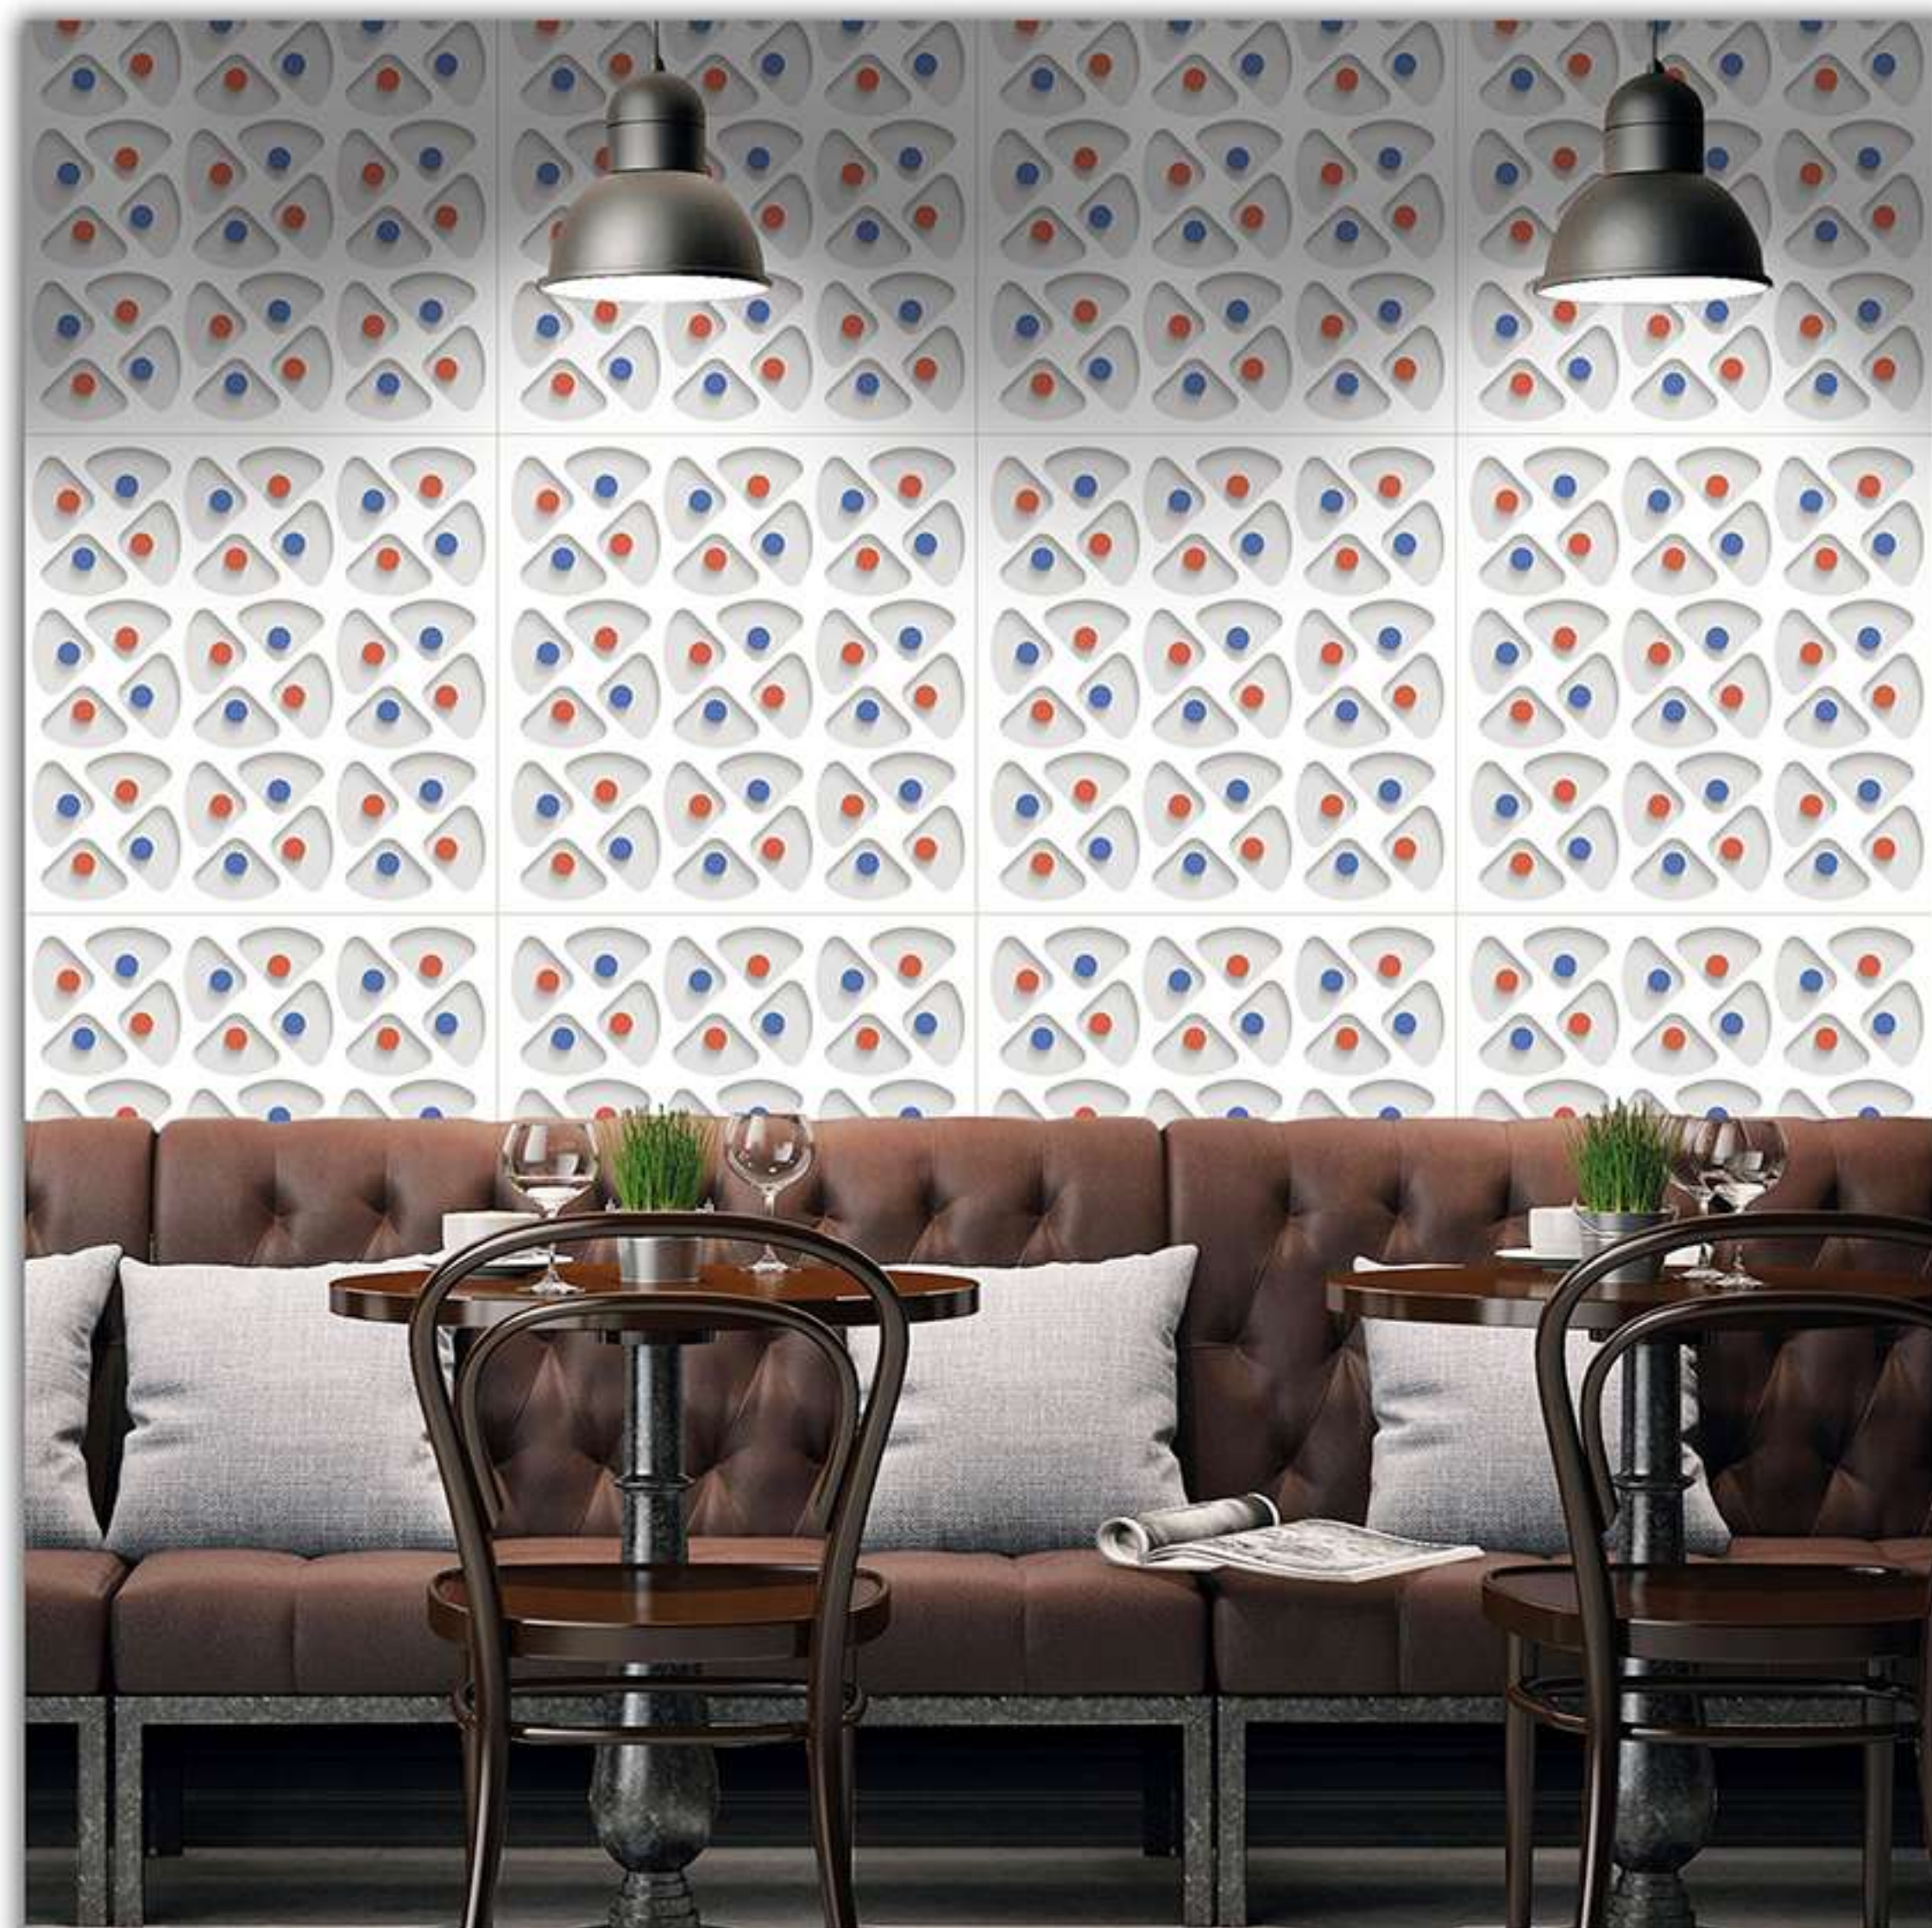

Finish
Glossy

Size
600X600 mm

3D-R23

Finish
Glossy

Size
600X600 mm

3D-R24

Finish
Glossy

Size
600X600 mm