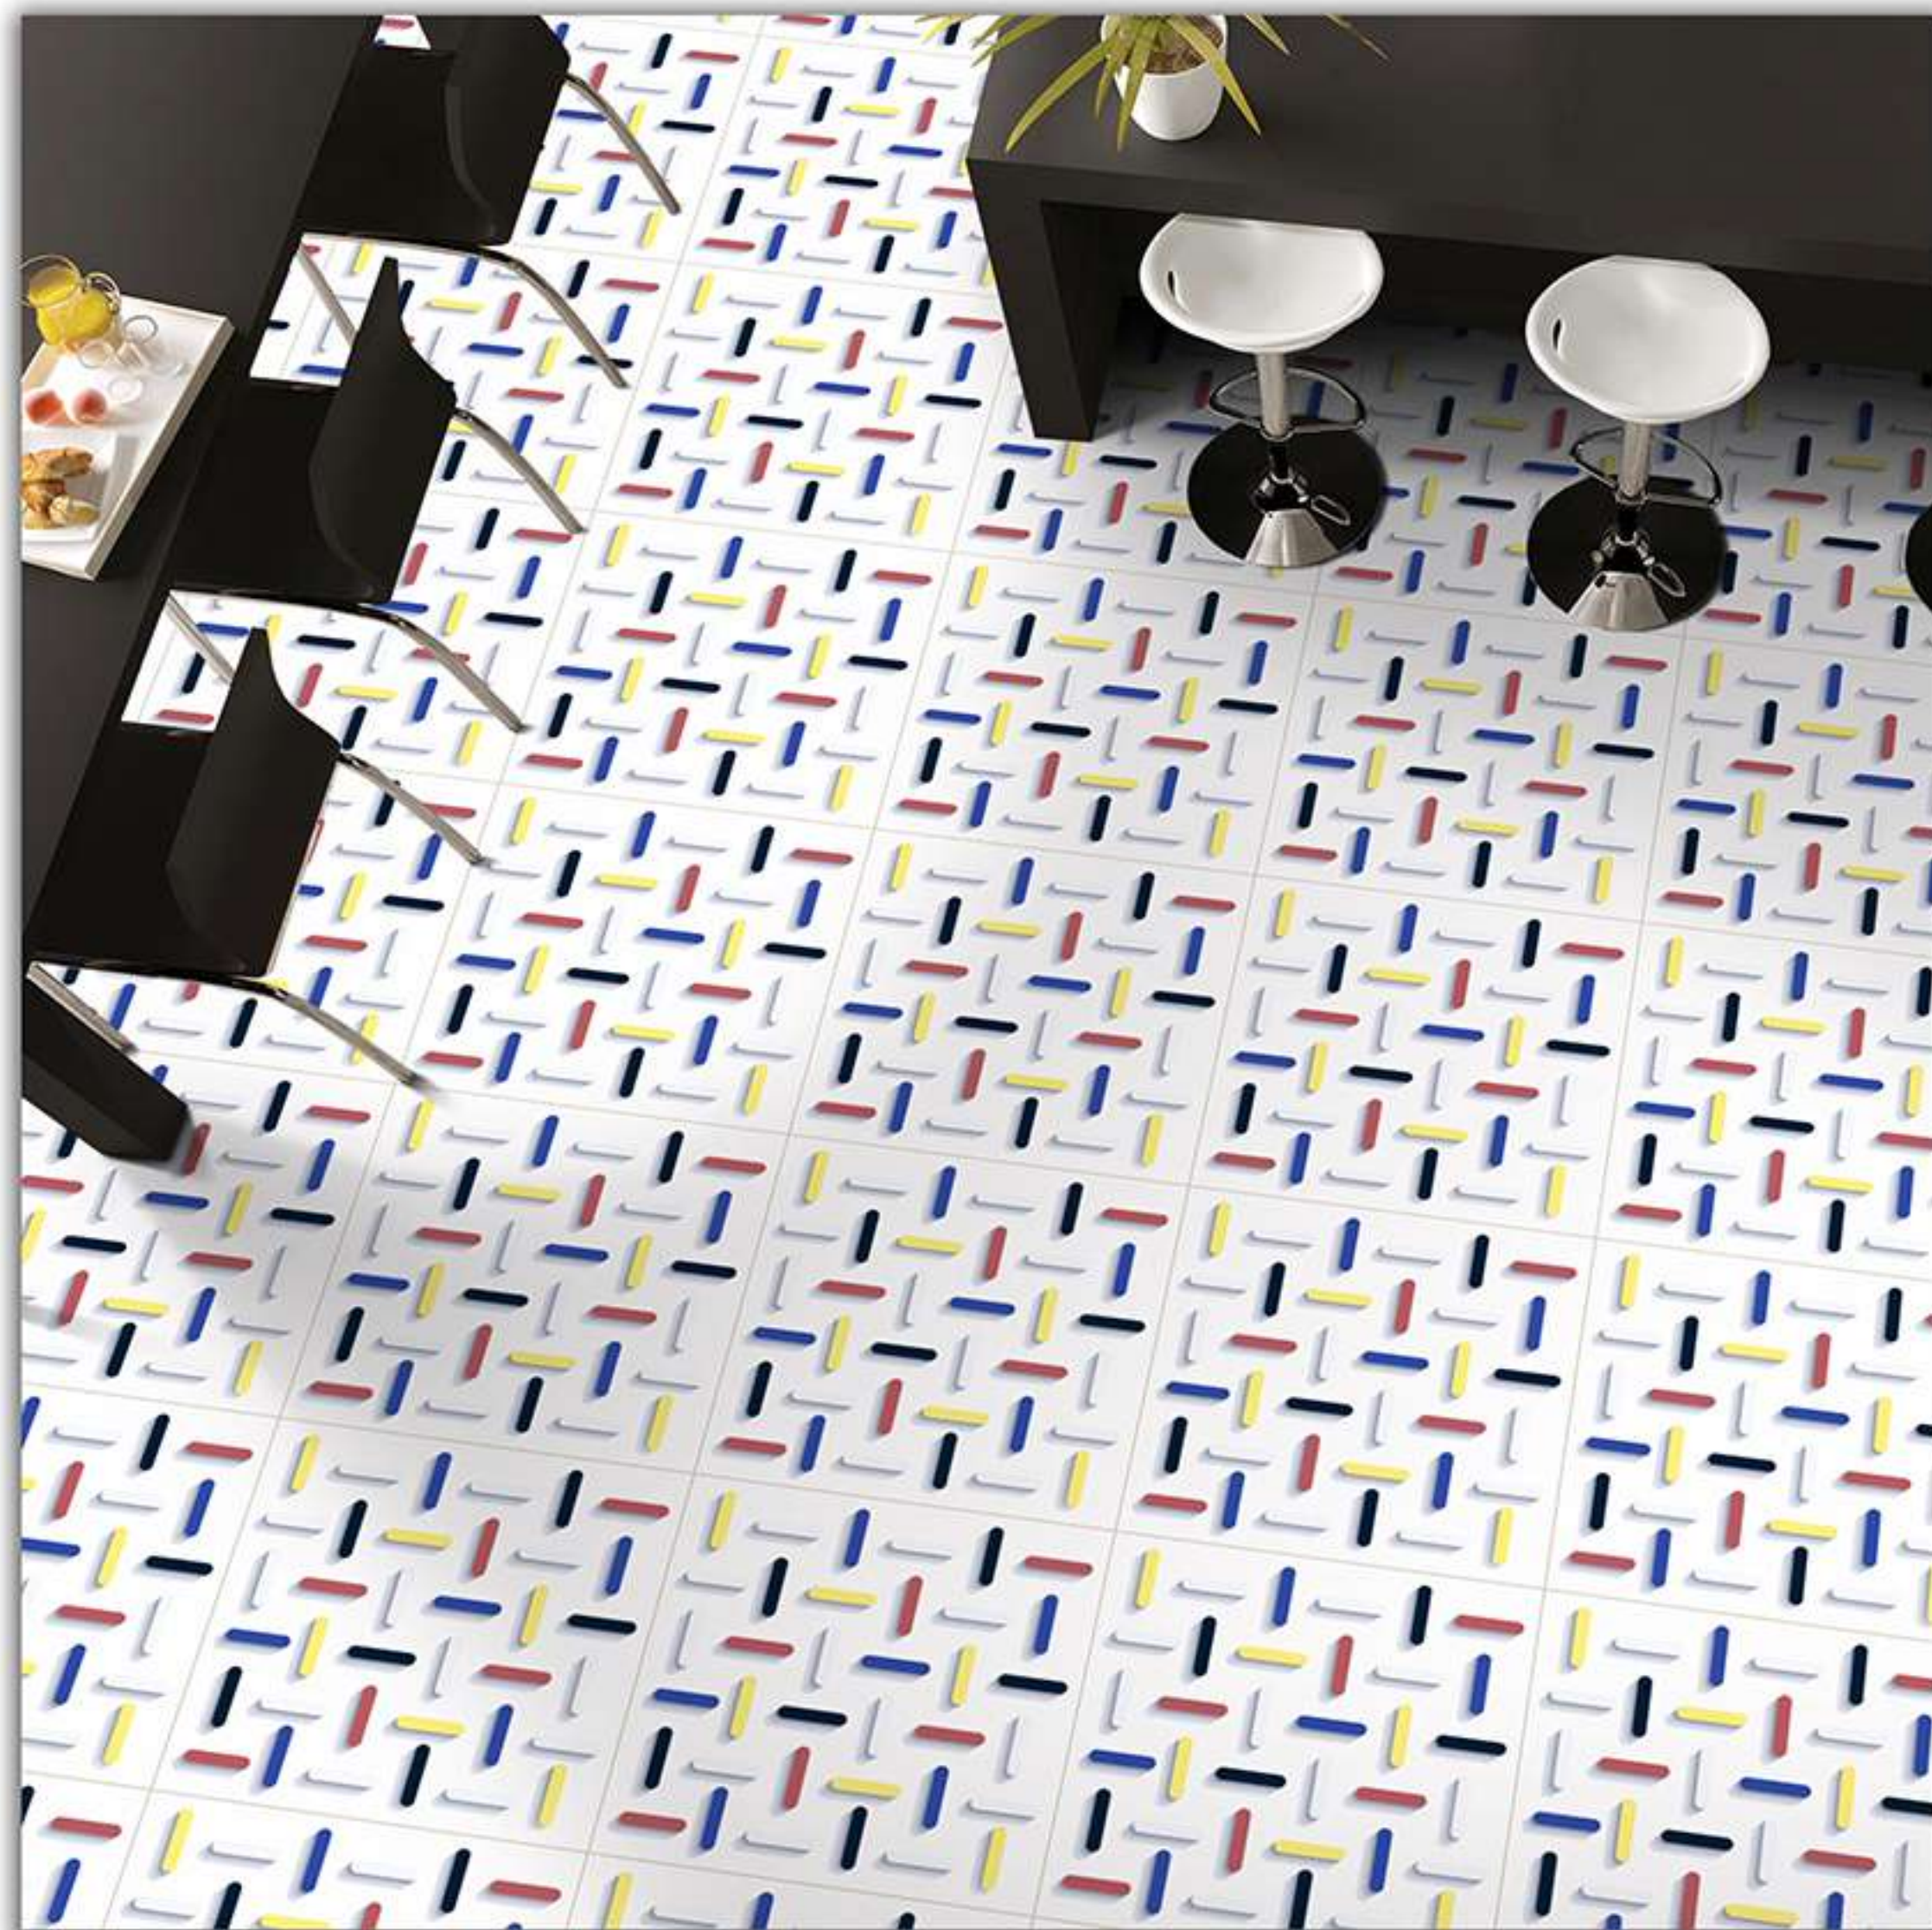

3D-R41

Finish
Glossy

Size
600X600 mm

3D-R42

Finish
Glossy

Size
600X600 mm

3D-R43

Finish
Glossy