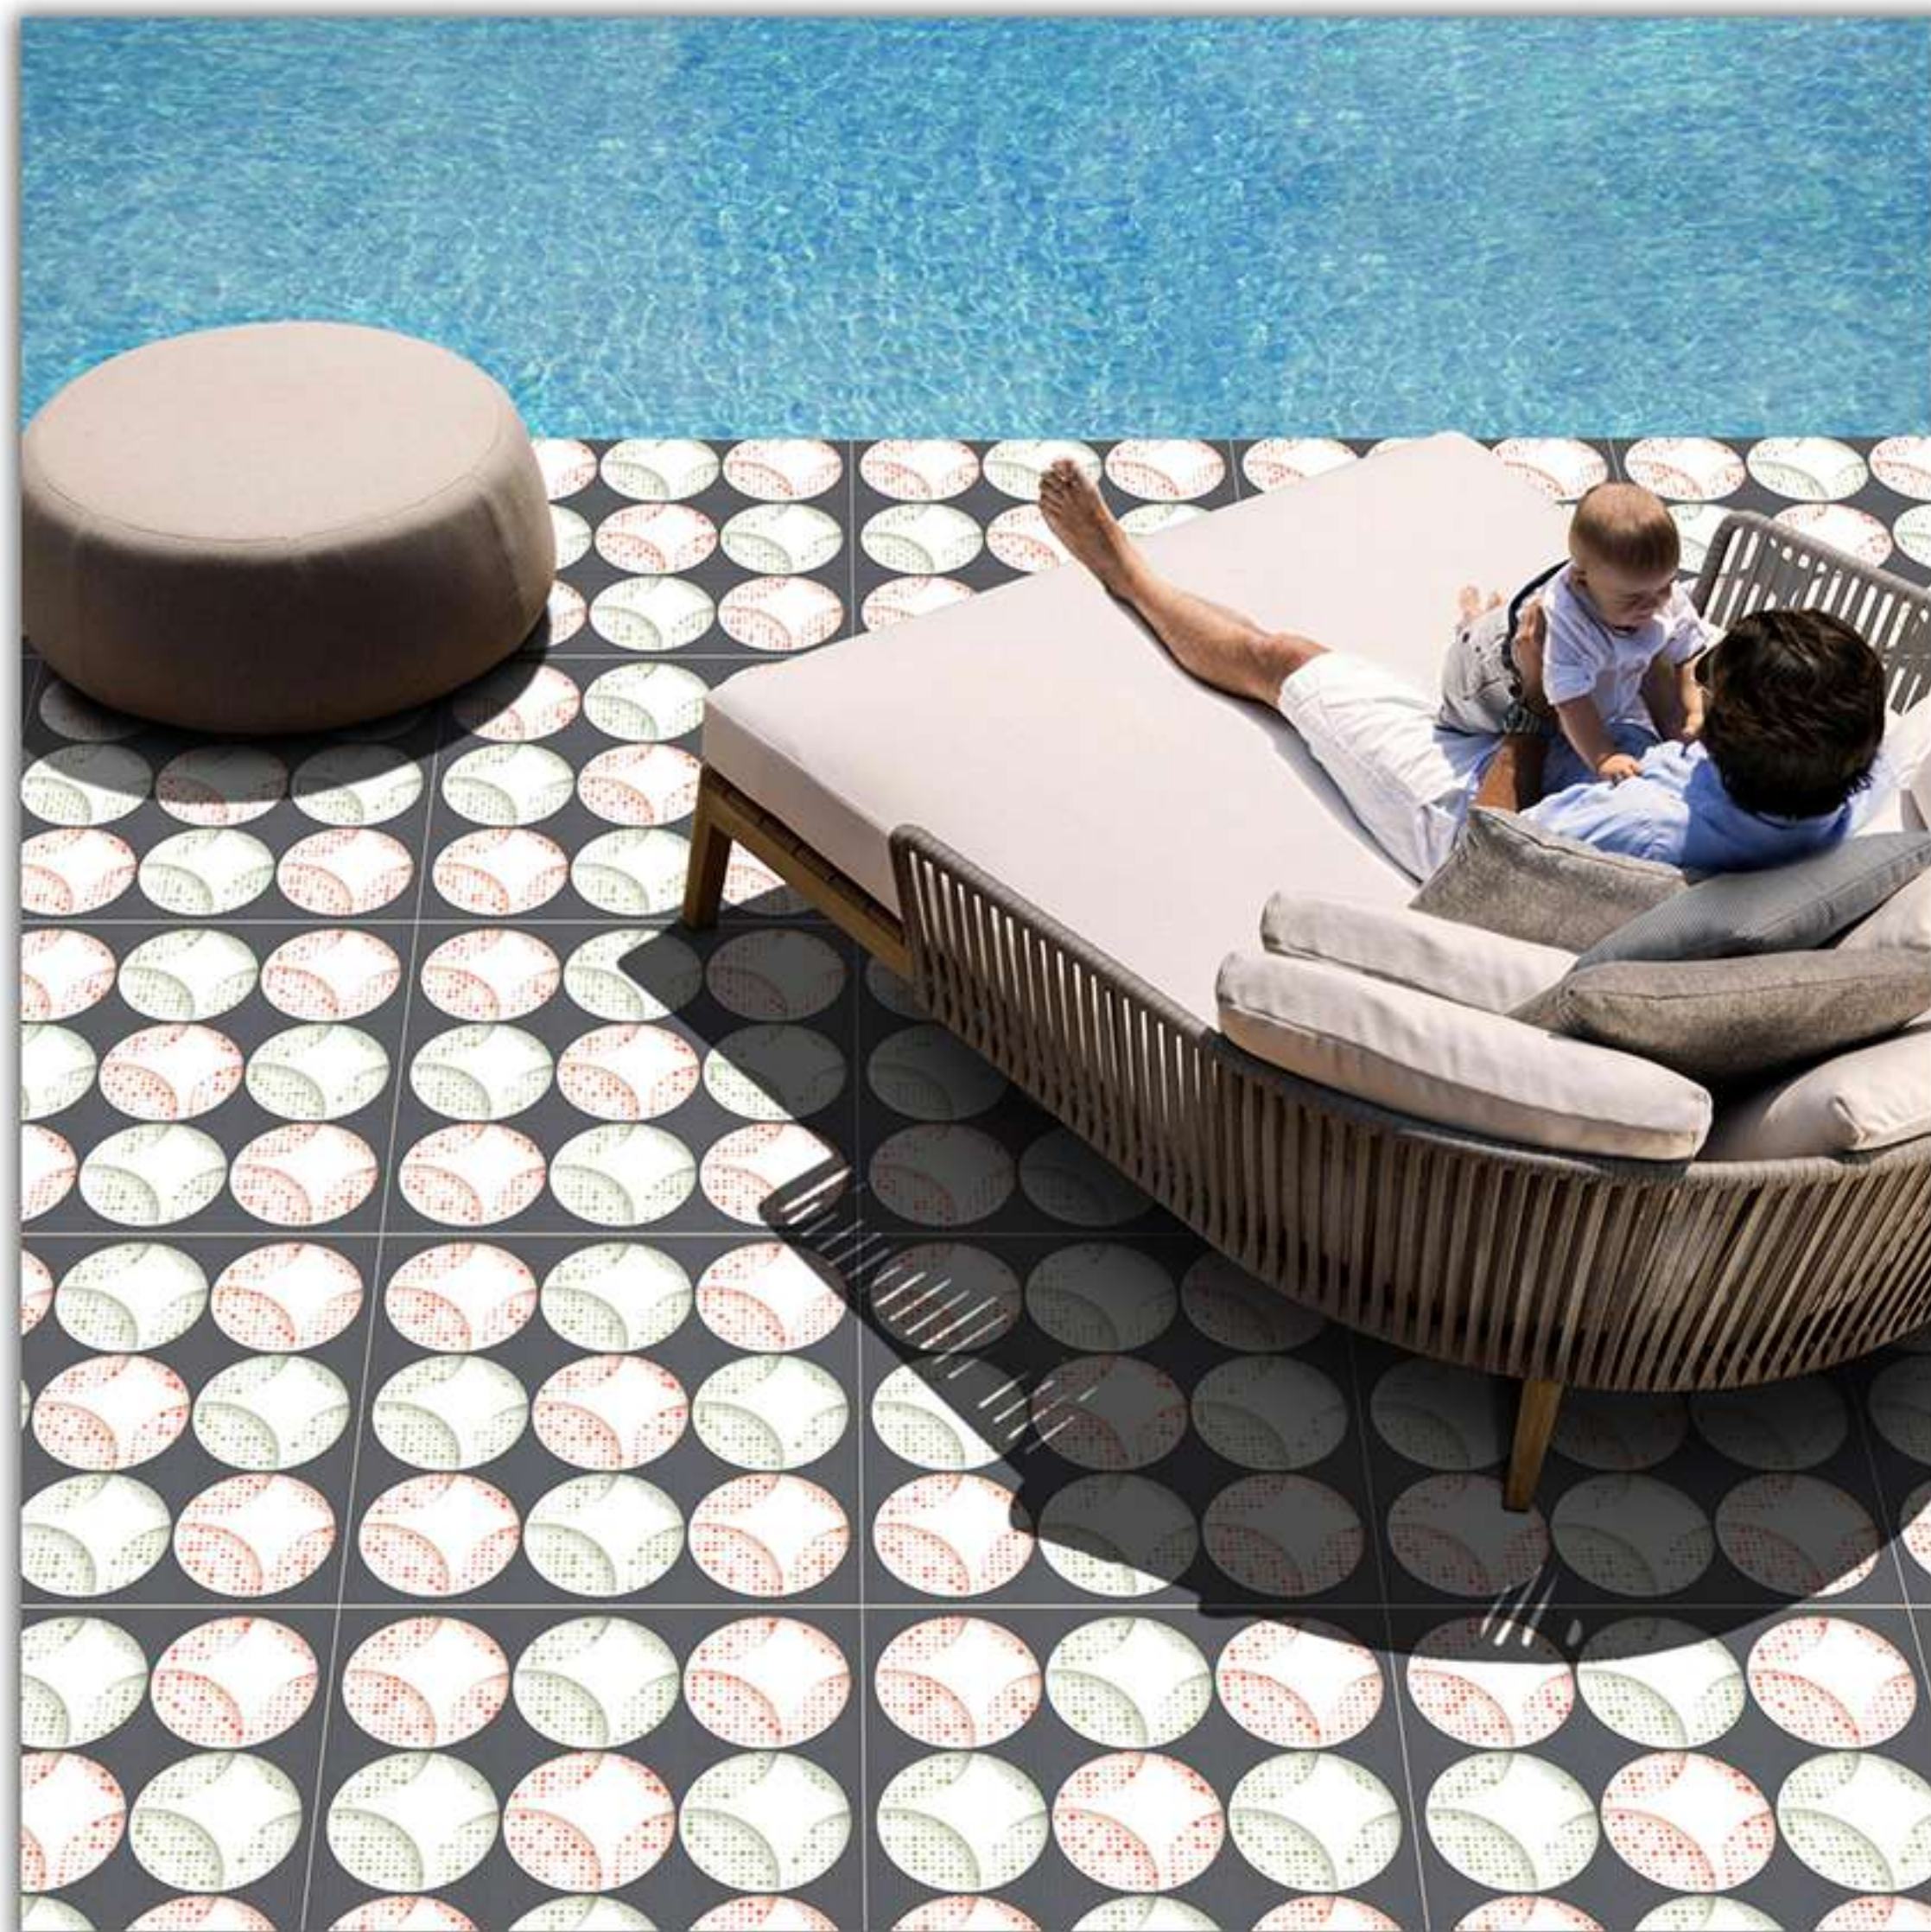

3D-R19

Finish
Glossy

Size
600X600 mm