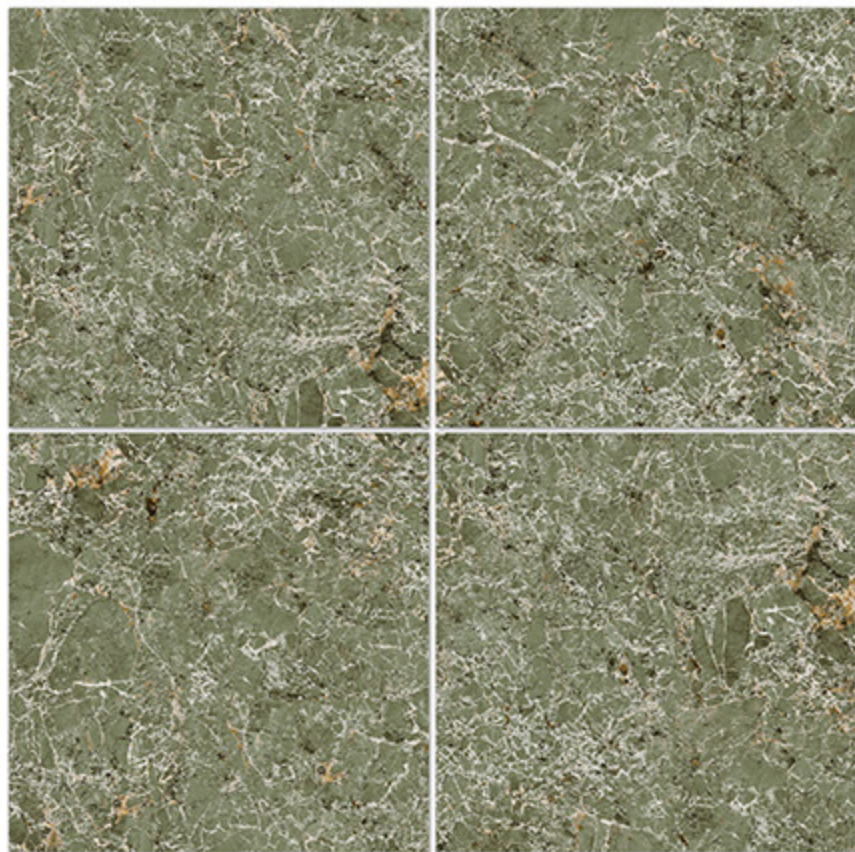

FORESTER

Finish
HIGH GLOSSY

Size
600X600 mm