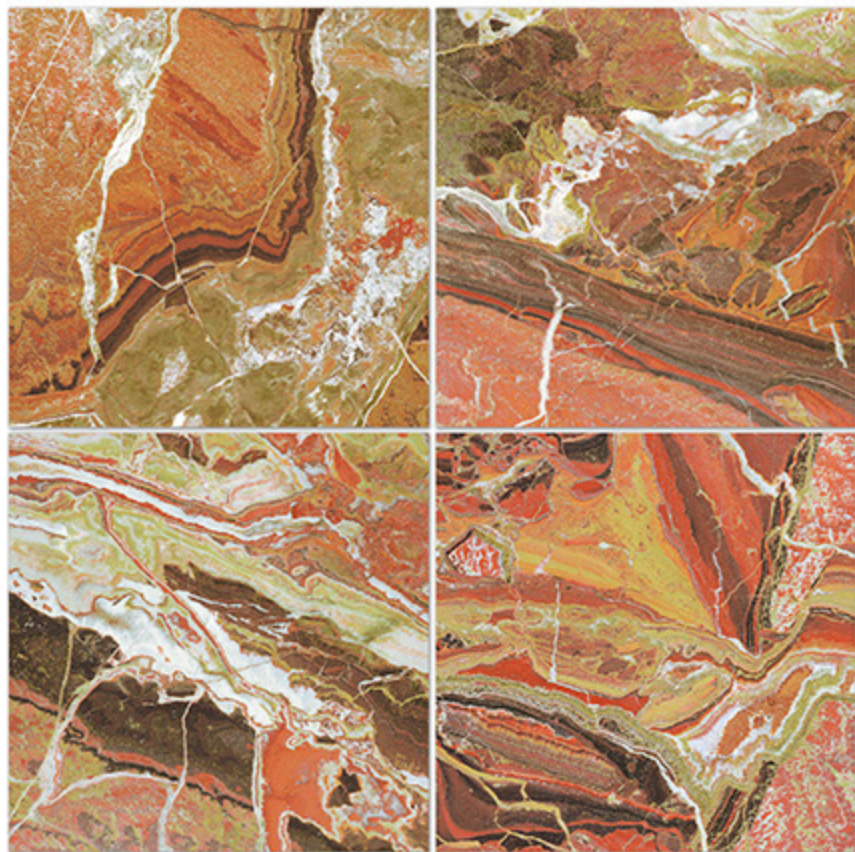

FROSTINE

Finish
HIGH GLOSSY

Size
600X600 mm