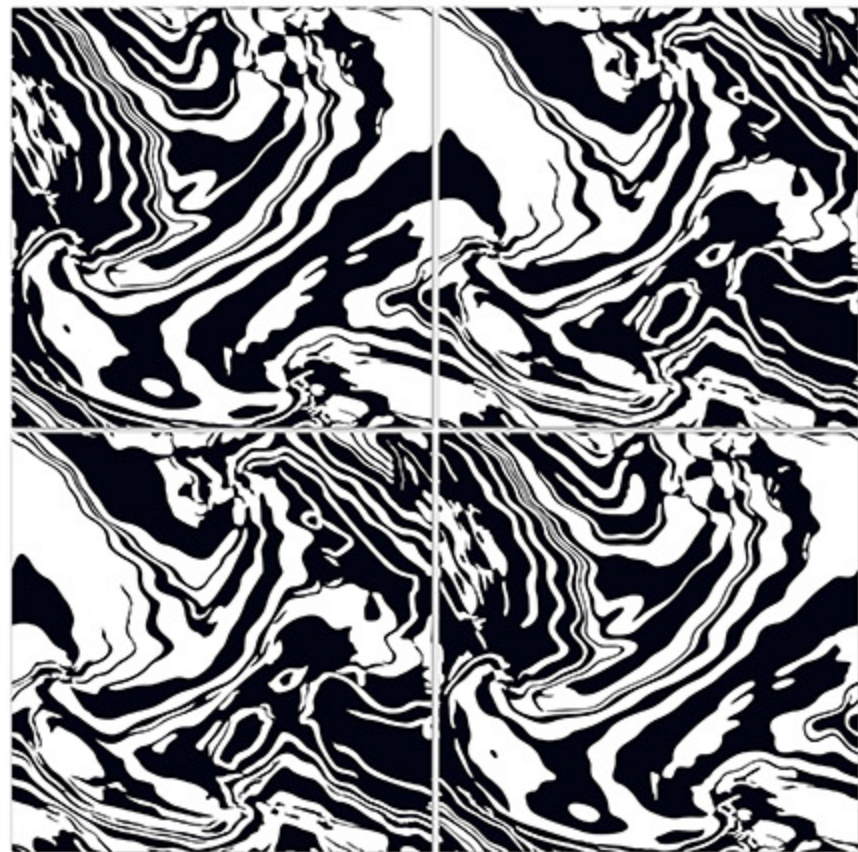

BLACK FUSION

Finish
HIGH GLOSSY

Size
600X600 mm