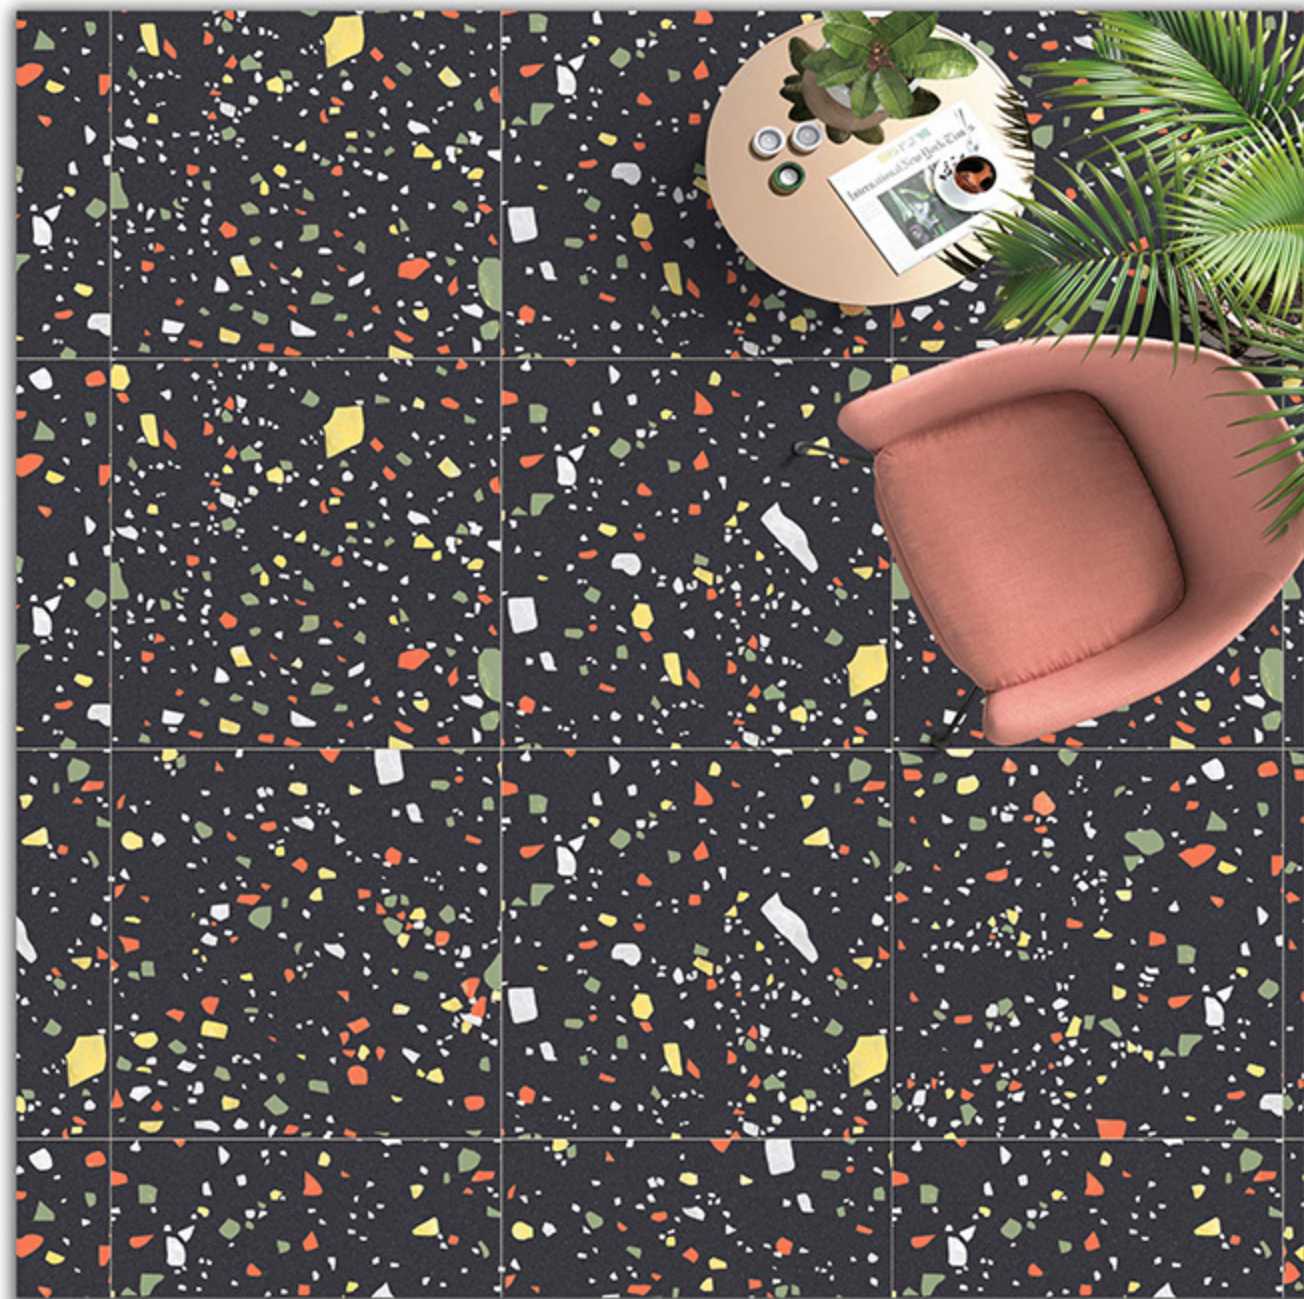

QUARTZITE MULTI

Finish
HIGH GLOSSY

Size
600X600 mm