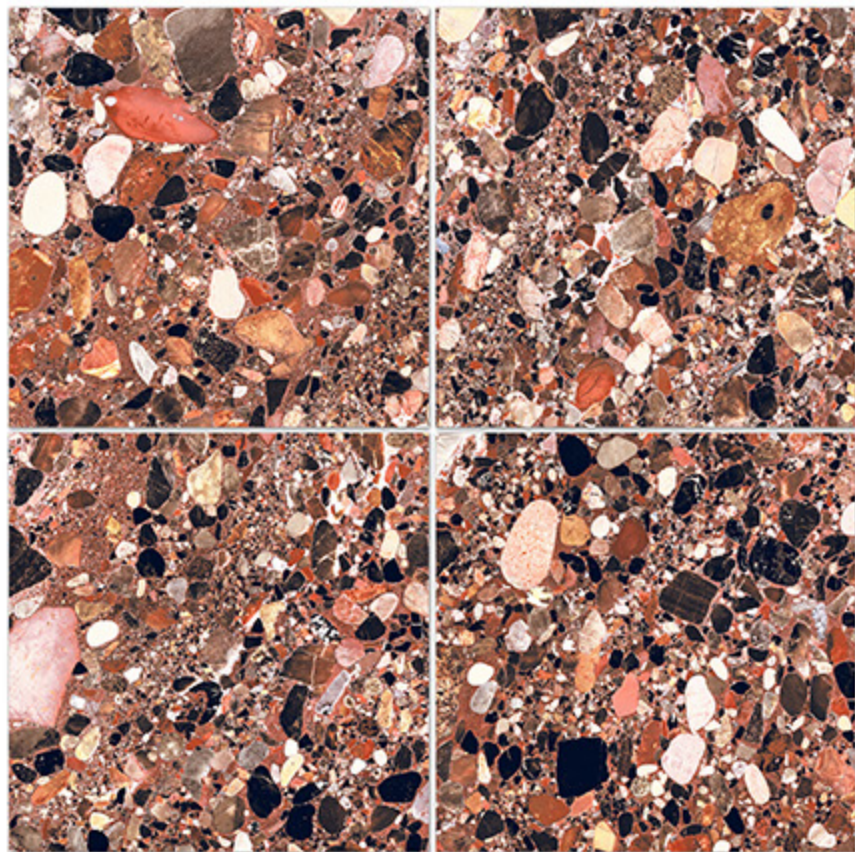

COBBLESTONE MAROON

Finish
HIGH GLOSSY

Size
600X600 mm