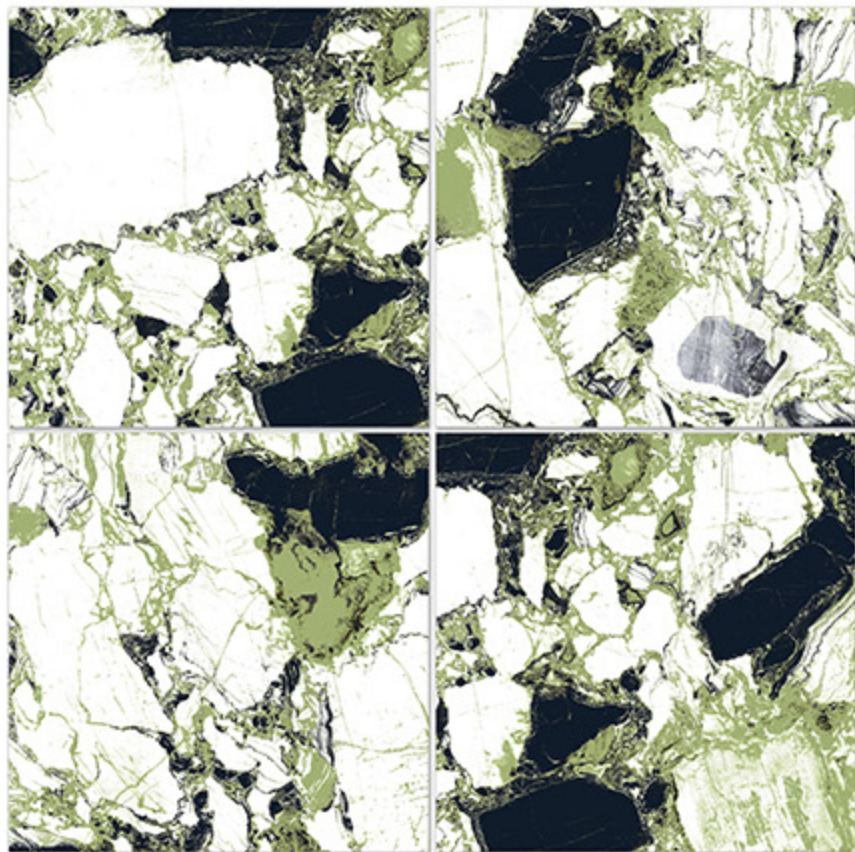

## BOULDER PEAR

Finish  
HIGH GLOSSY

Size  
600X600 mm