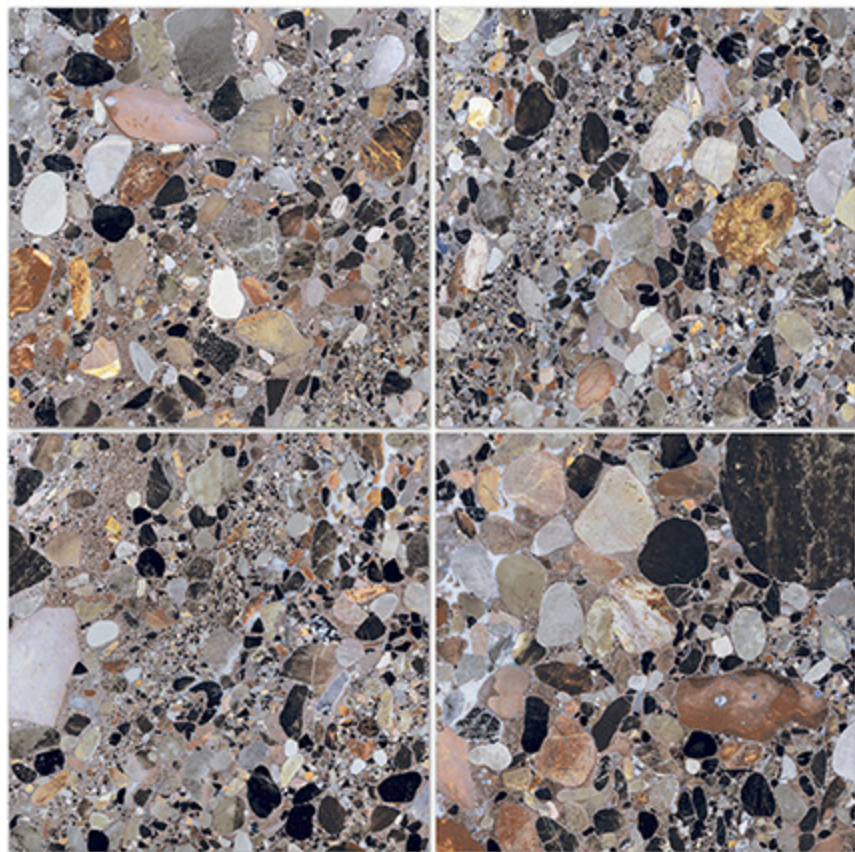

COBBLESTONE NATURAL

Finish
HIGH GLOSSY

Size
600X600 mm