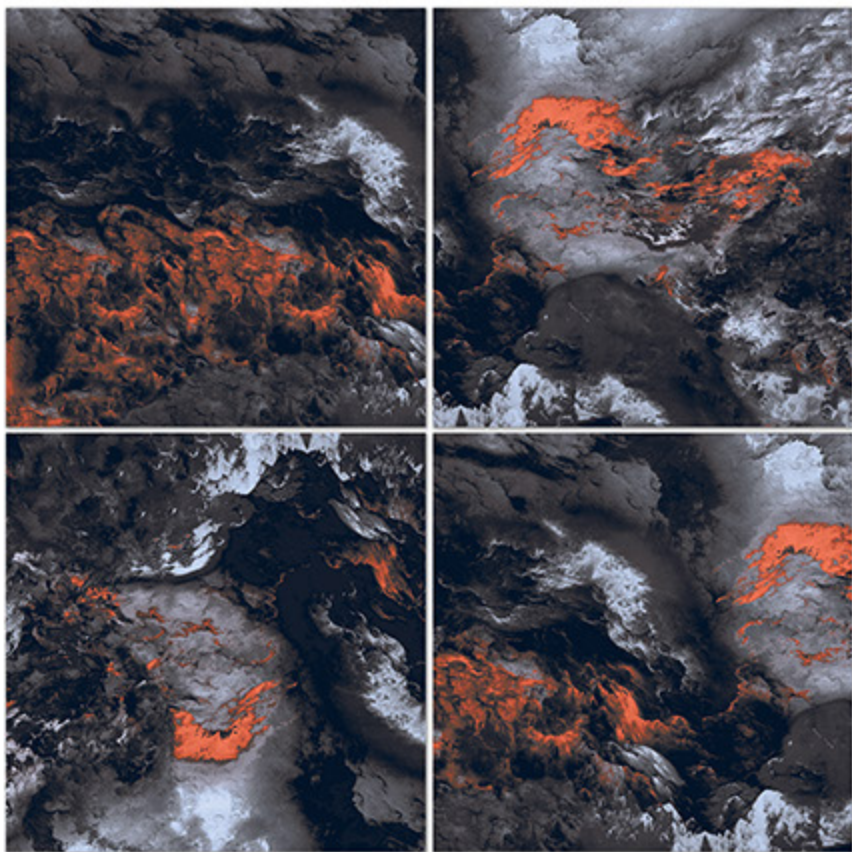

BLACK PANTHER

Finish
HIGH GLOSSY

Size
600X600 mm