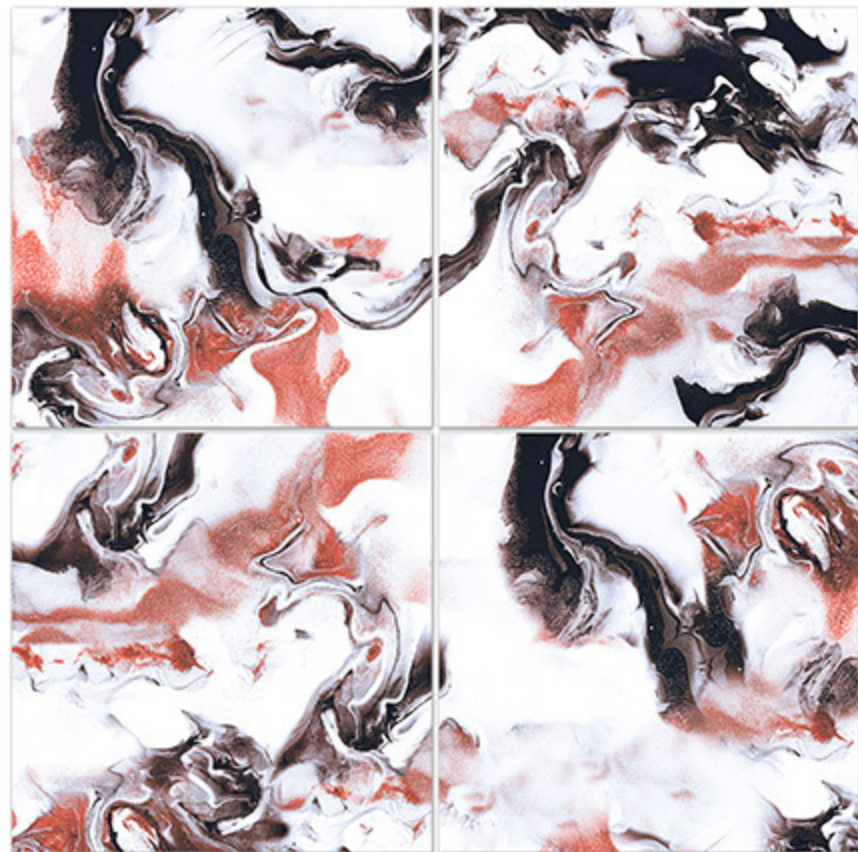

MURKY MAROON

Finish
HIGH GLOSSY

Size
600X600 mm