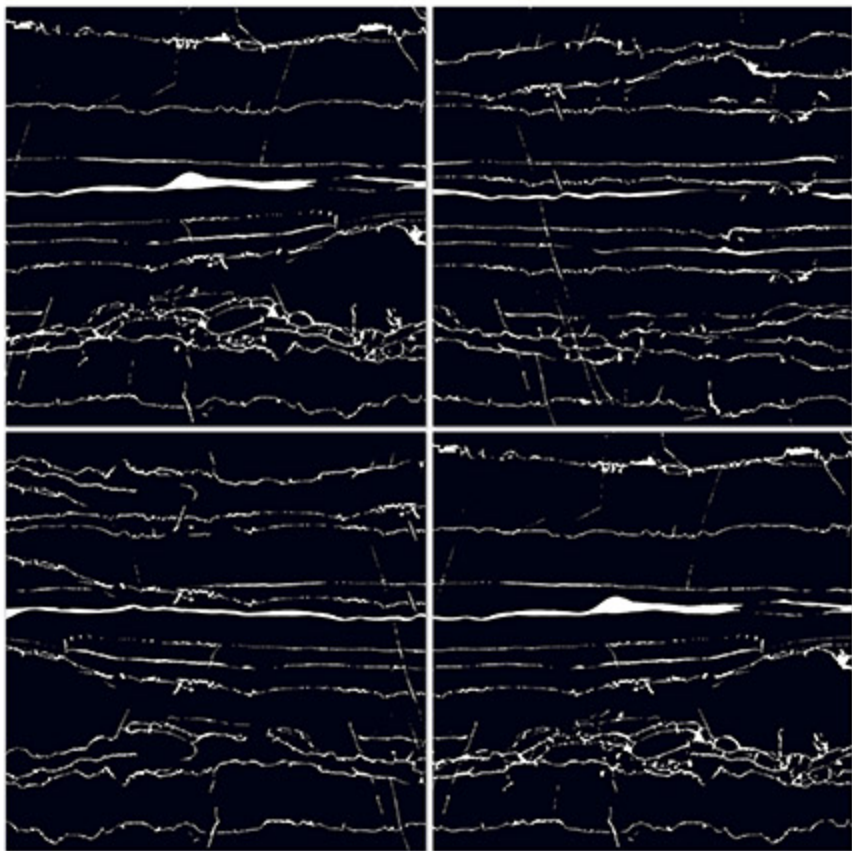

VINTAGE BLACK

Finish
HIGH GLOSSY

Size
600X600 mm