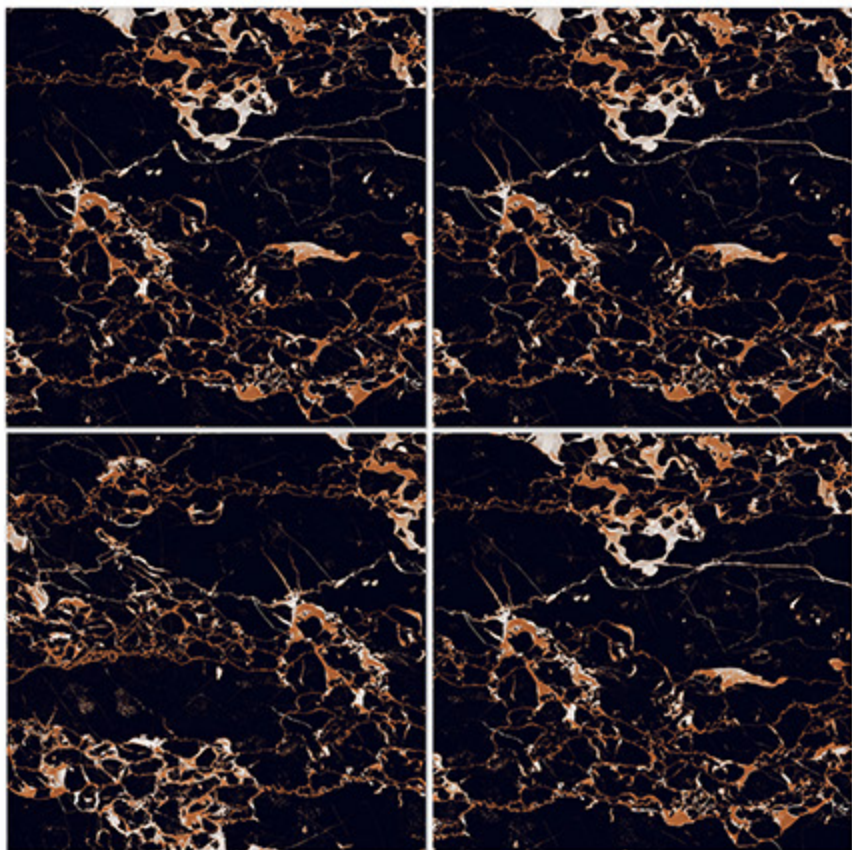

SPRING GOLD

Finish
HIGH GLOSSY

Size
600X600 mm