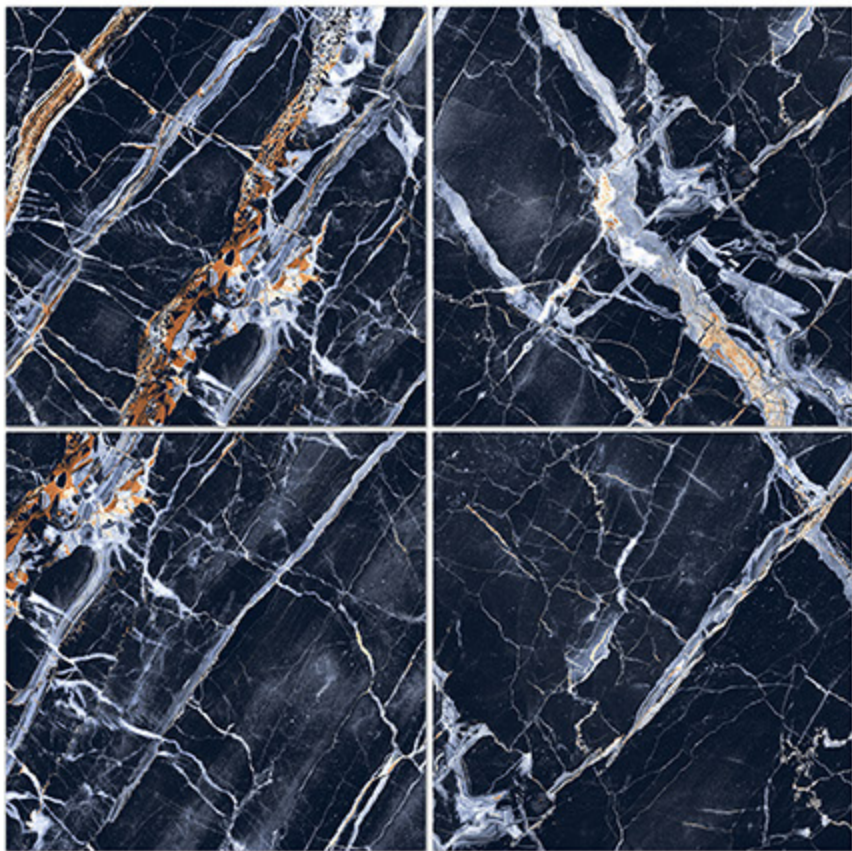

FENIX BLUE

Finish
HIGH GLOSSY

Size
600X600 mm