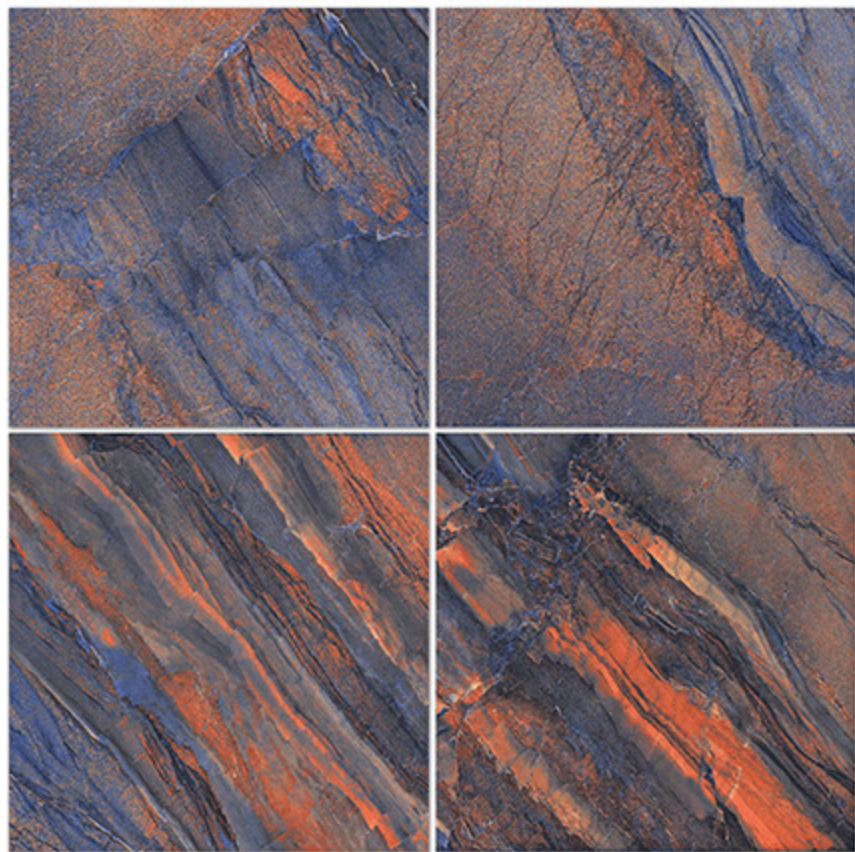

ELYSIUM

Finish
HIGH GLOSSY

Size
600X600 mm