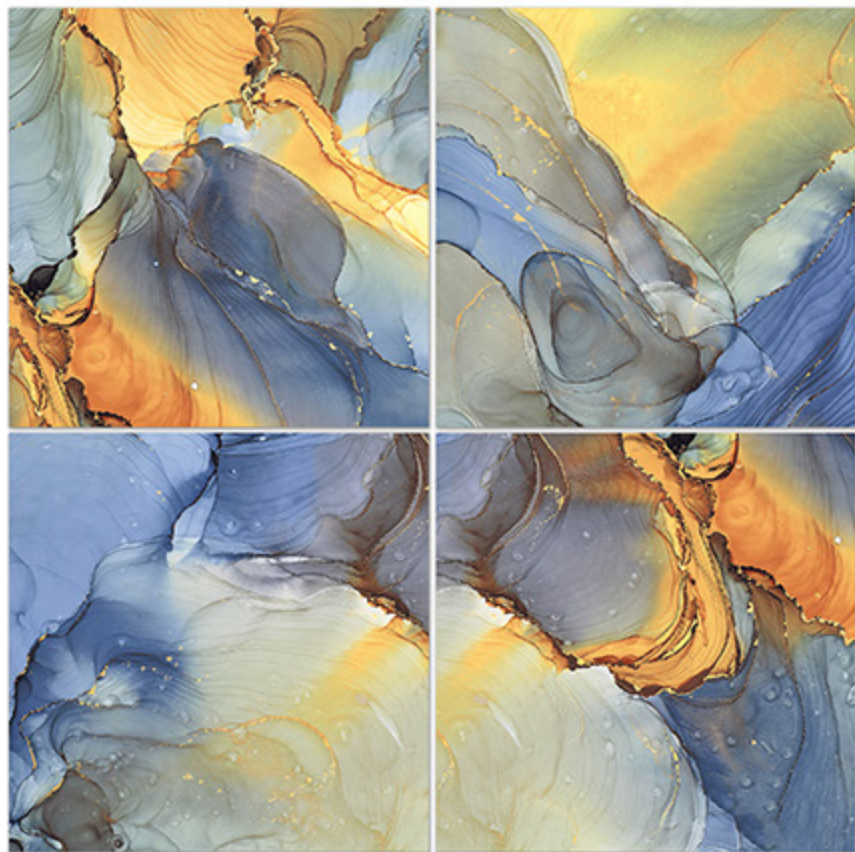

LAKEMONT

Finish
HIGH GLOSSY

Size
600X600 mm