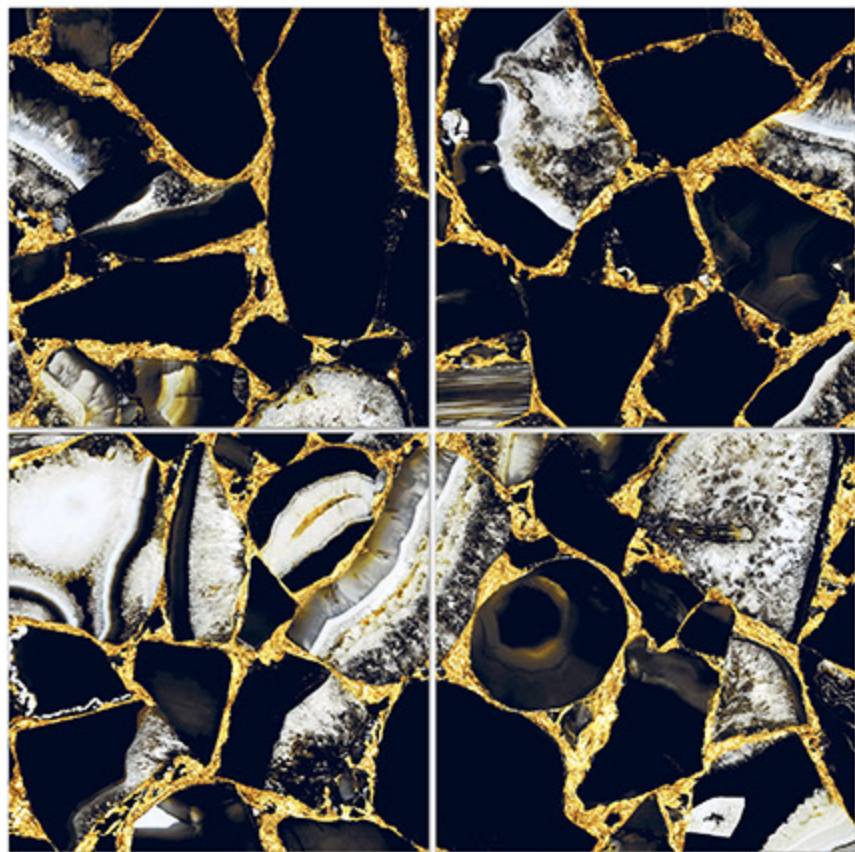

## AUTUMN CHERRY

Finish  
HIGH GLOSSY

Size  
600X600 mm

## BLACK FOREST

Finish  
HIGH GLOSSY

Size  
600X600 mm