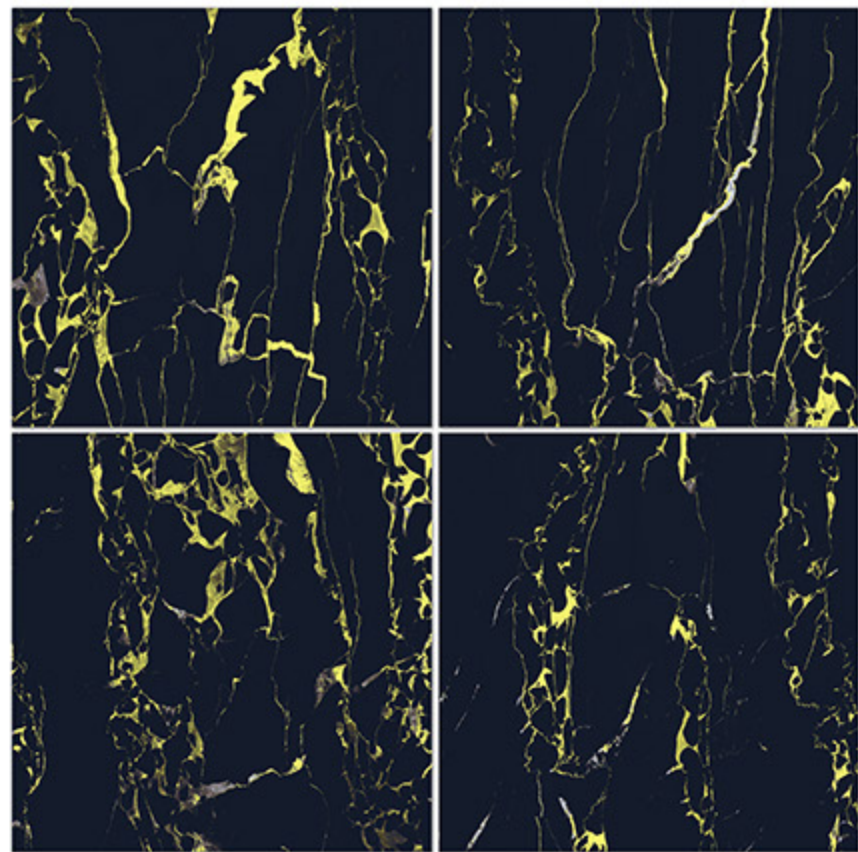

LABYRINTH LIME

Finish
HIGH GLOSSY

Size
600X600 mm