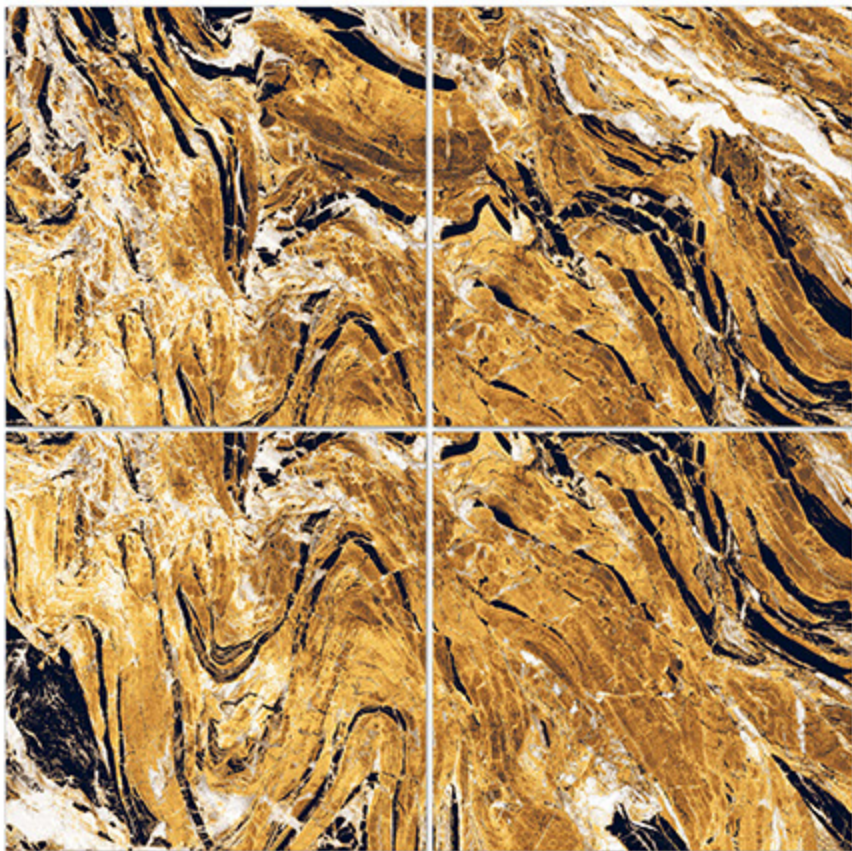

INFERNO GOLD

Finish
HIGH GLOSSY

Size
600X600 mm