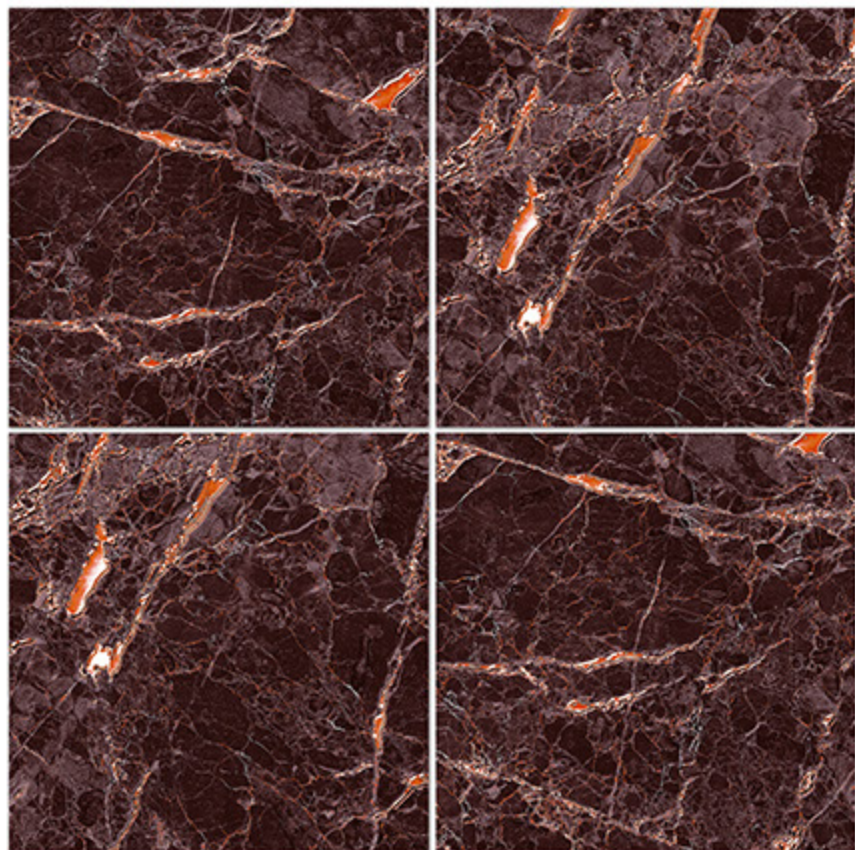

AUTUMN CHERRY

Finish
HIGH GLOSSY

Size
600X600 mm