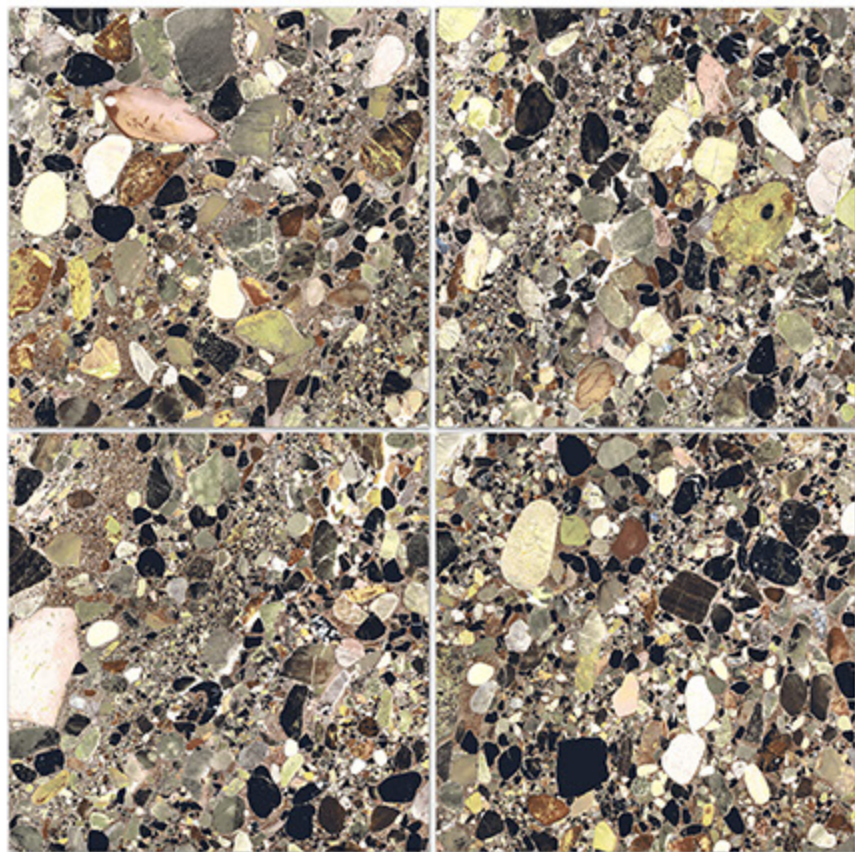

COBBLESTONE JADE

Finish
HIGH GLOSSY

Size
600X600 mm