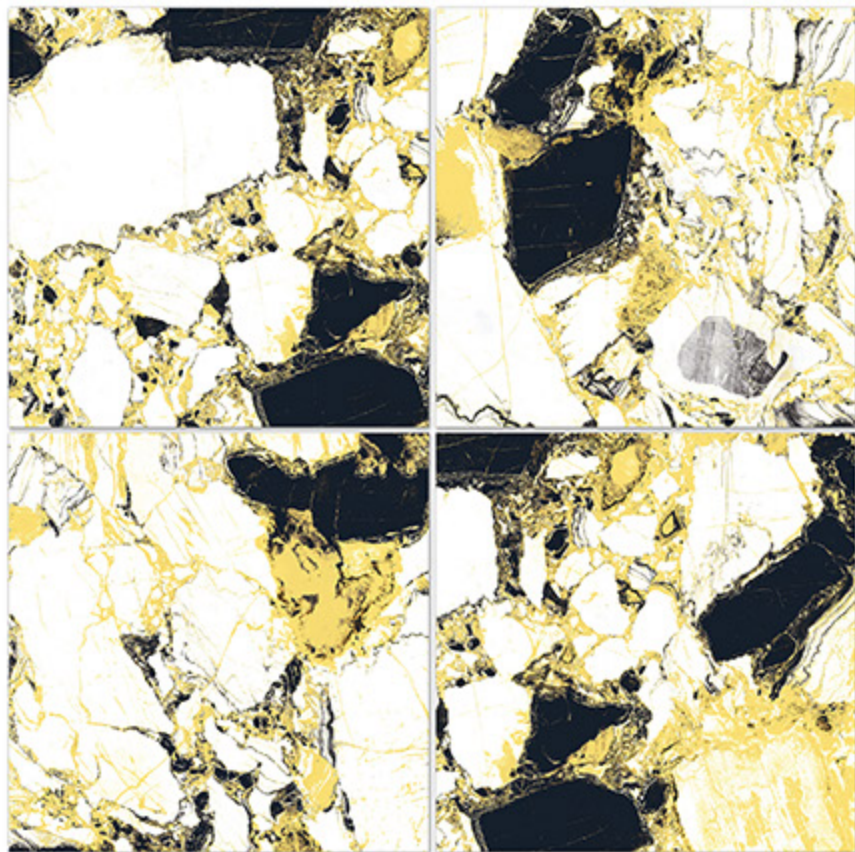

## BOULDER CORN

Finish  
HIGH GLOSSY

Size  
600X600 mm