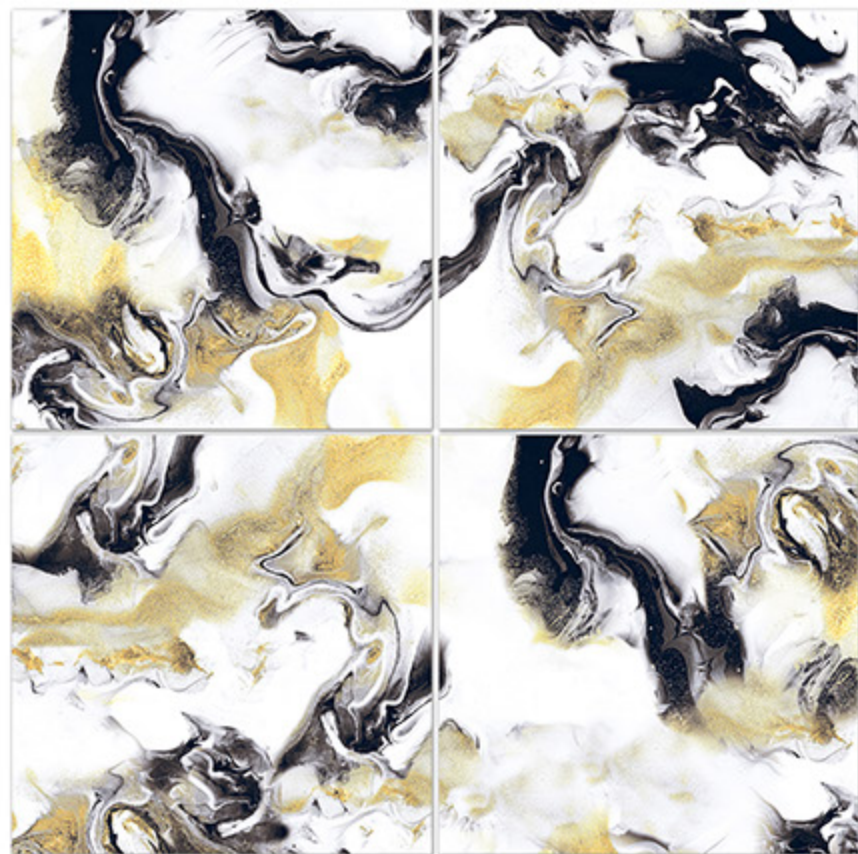

MURKY LEMON

Finish
HIGH GLOSSY

Size
600X600 mm