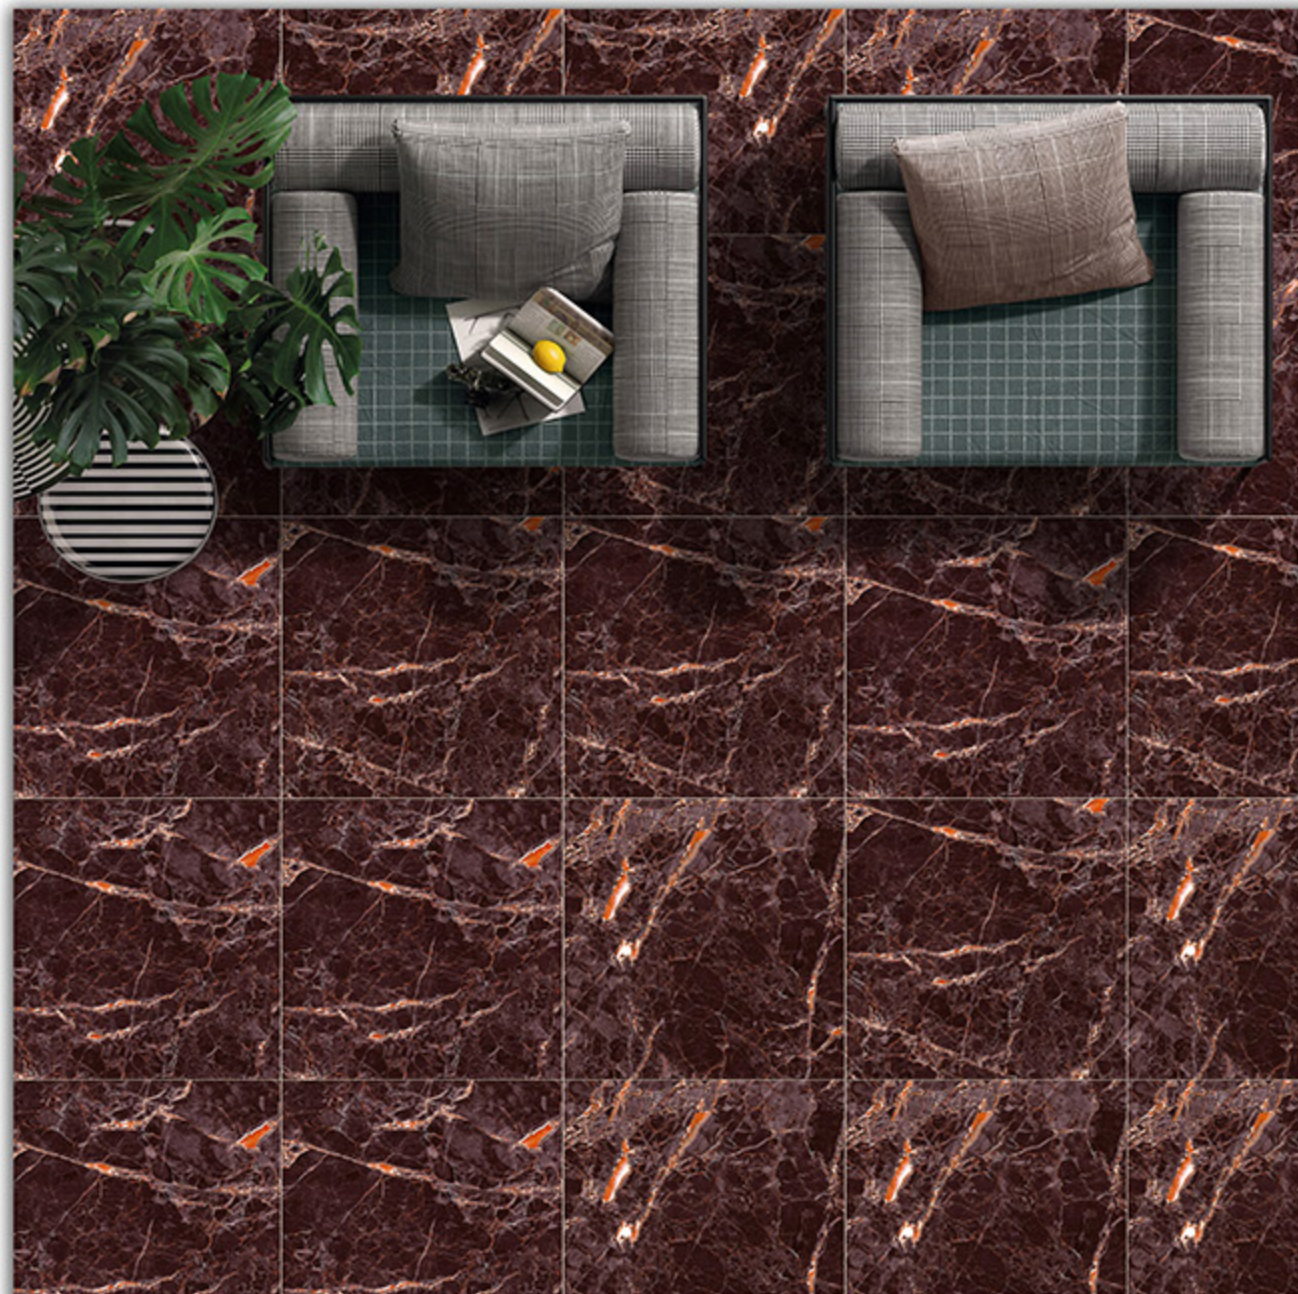

AUTUMN CHERRY

Finish
HIGH GLOSSY

Size
600X600 mm