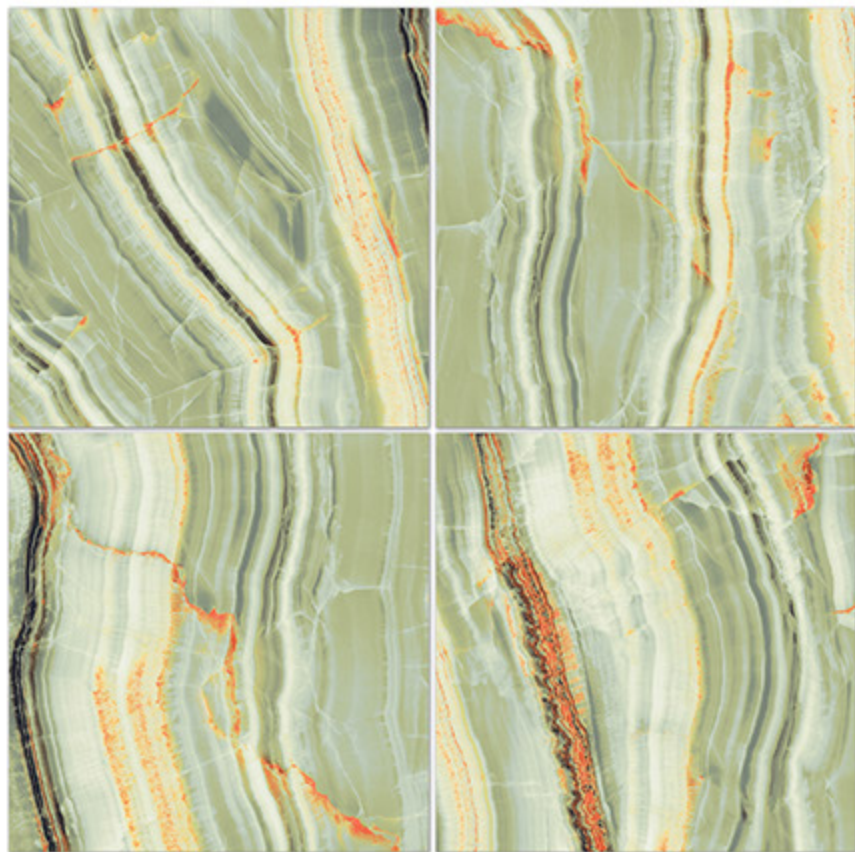

SWEETWOOD

Finish
HIGH GLOSSY

Size
600X600 mm