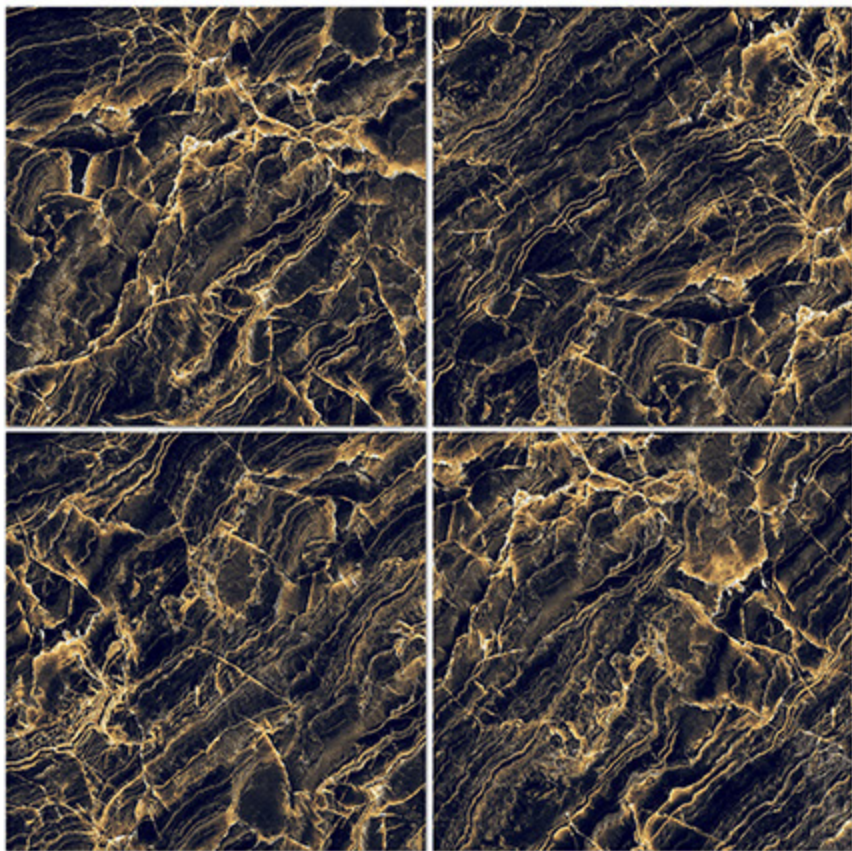

NICKEL COAL

Finish
HIGH GLOSSY

Size
600X600 mm