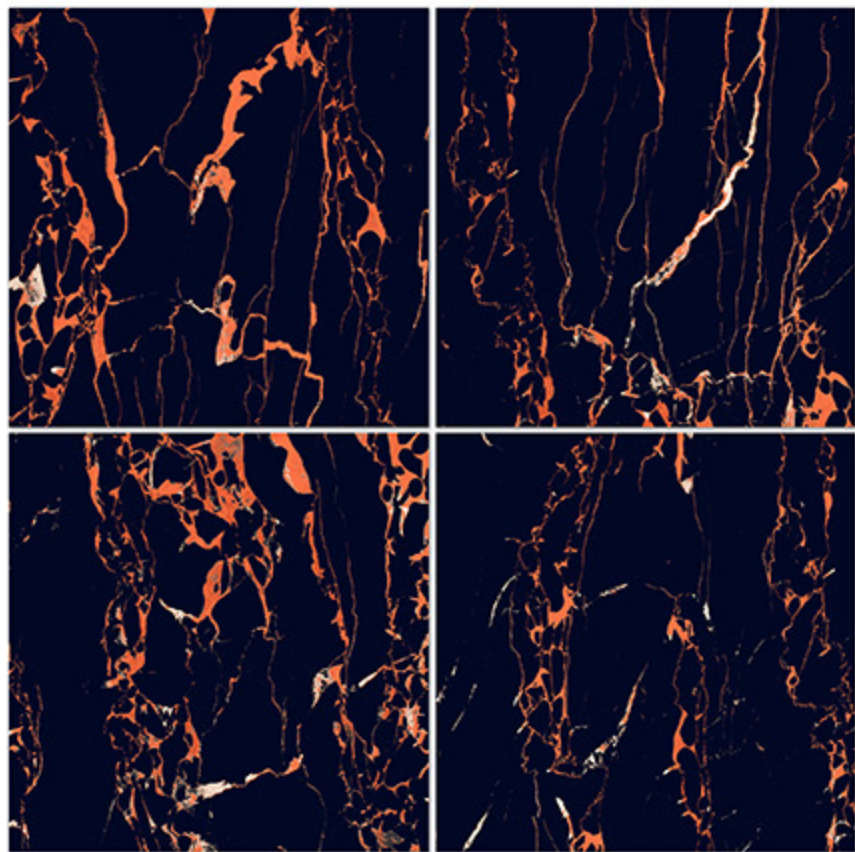

LABYRINTH COPPER

Finish
HIGH GLOSSY

Size
600X600 mm