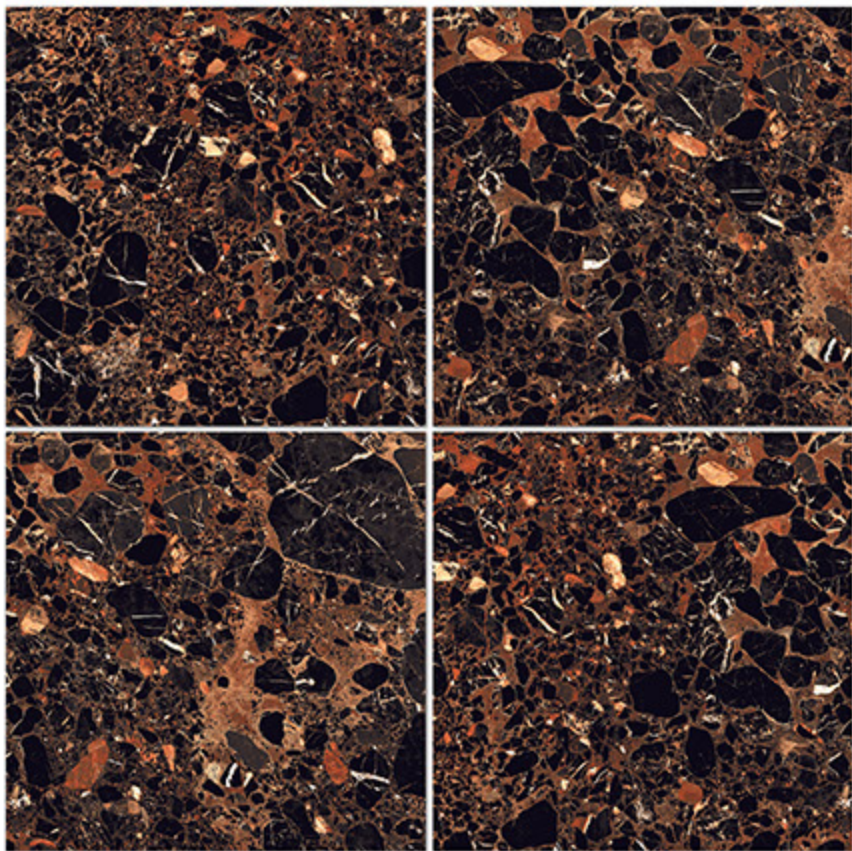

NAPOLES BROWN

Finish
HIGH GLOSSY

Size
600X600 mm