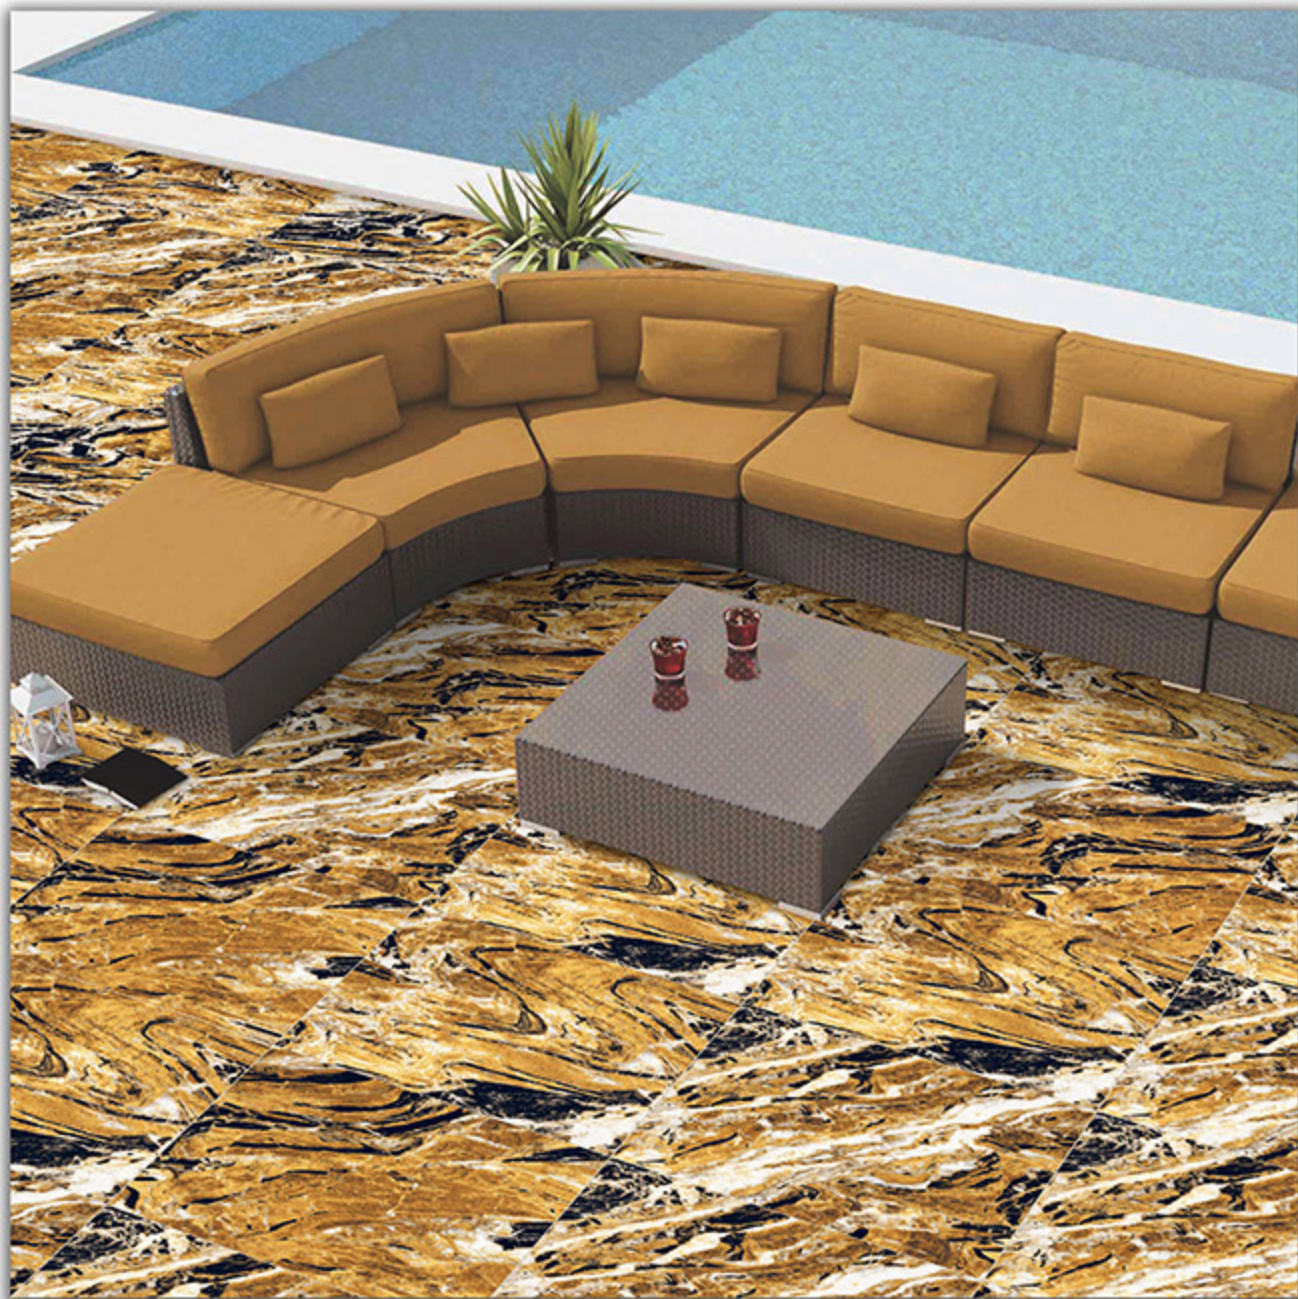

INFERNO GOLD

Finish
HIGH GLOSSY

Size
600X600 mm