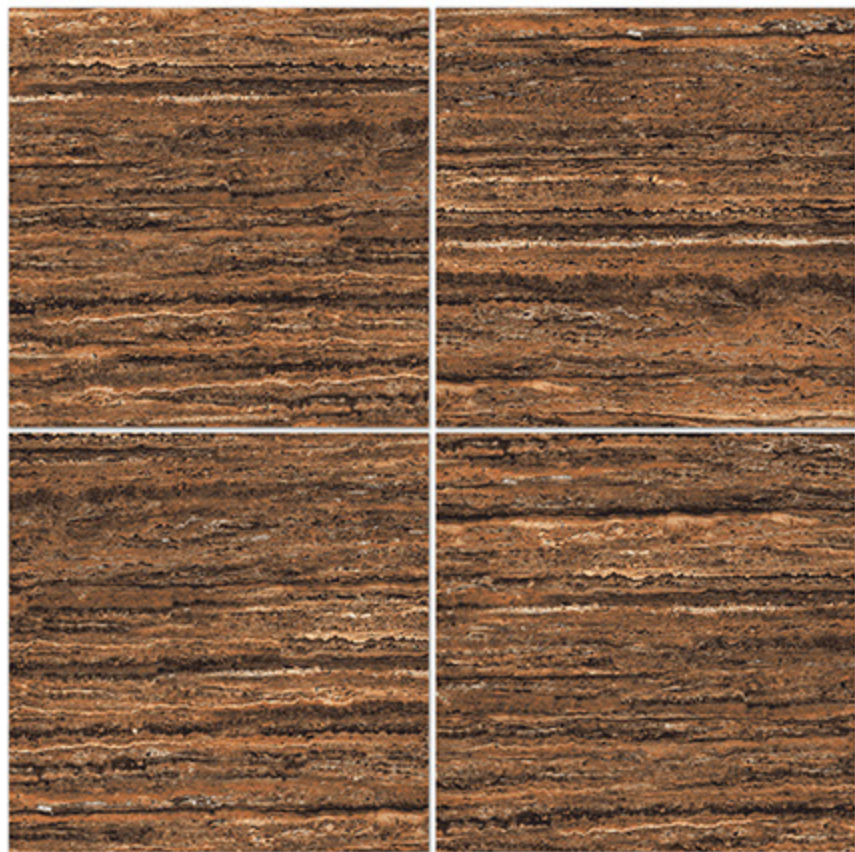

SANTA BROWN

Finish
HIGH GLOSSY

Size
600X600 mm