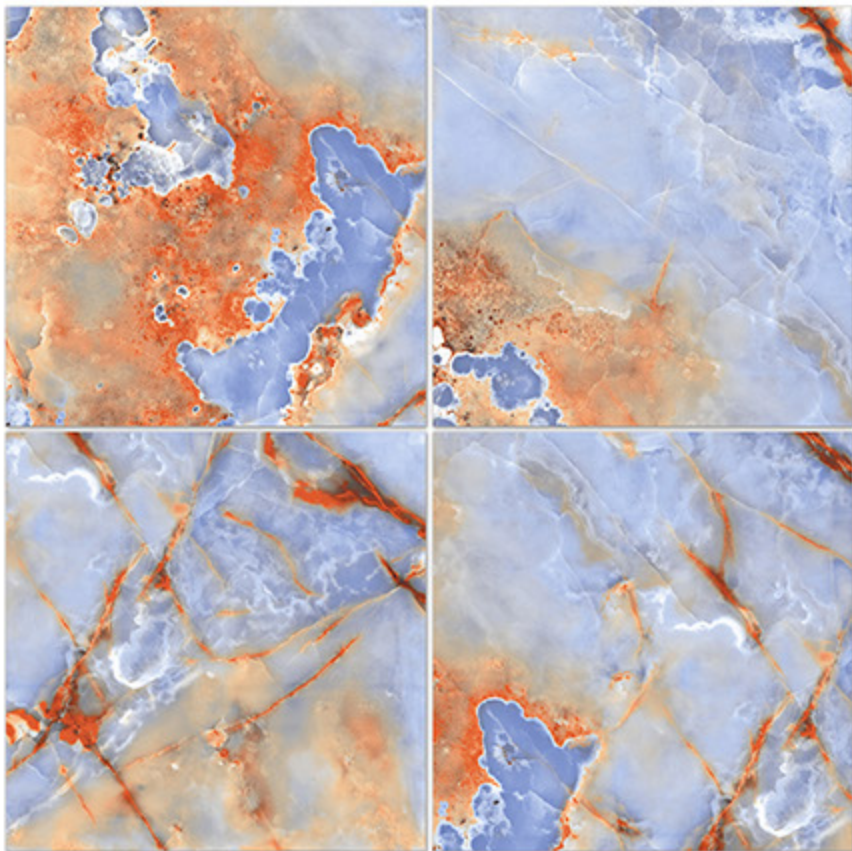

WELKIN SAPPHIRE

Finish
HIGH GLOSSY

Size
600X600 mm