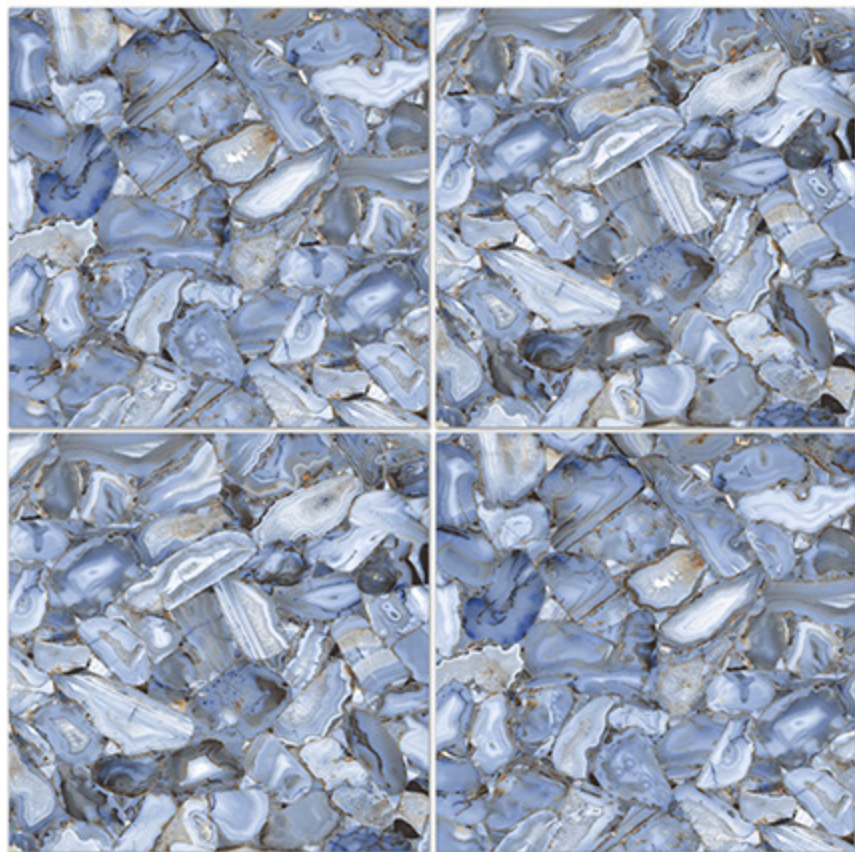

PASTEL BLUE

Finish
HIGH GLOSSY

Size
600X600 mm