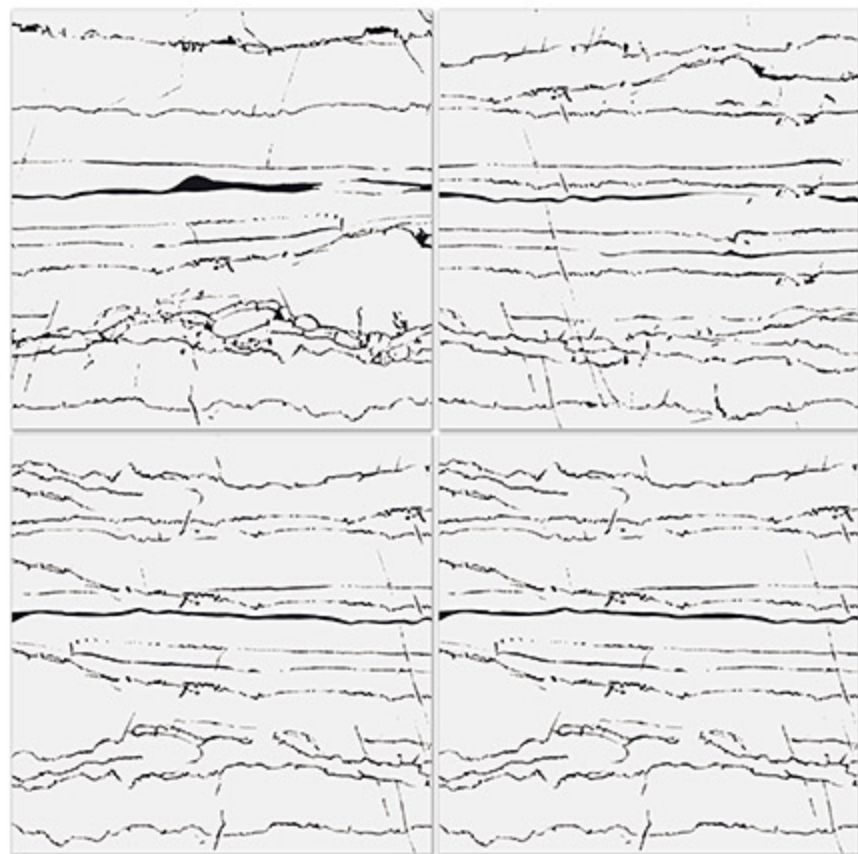

VINTAGE SILVAR

Finish
HIGH GLOSSY

Size
600X600 mm