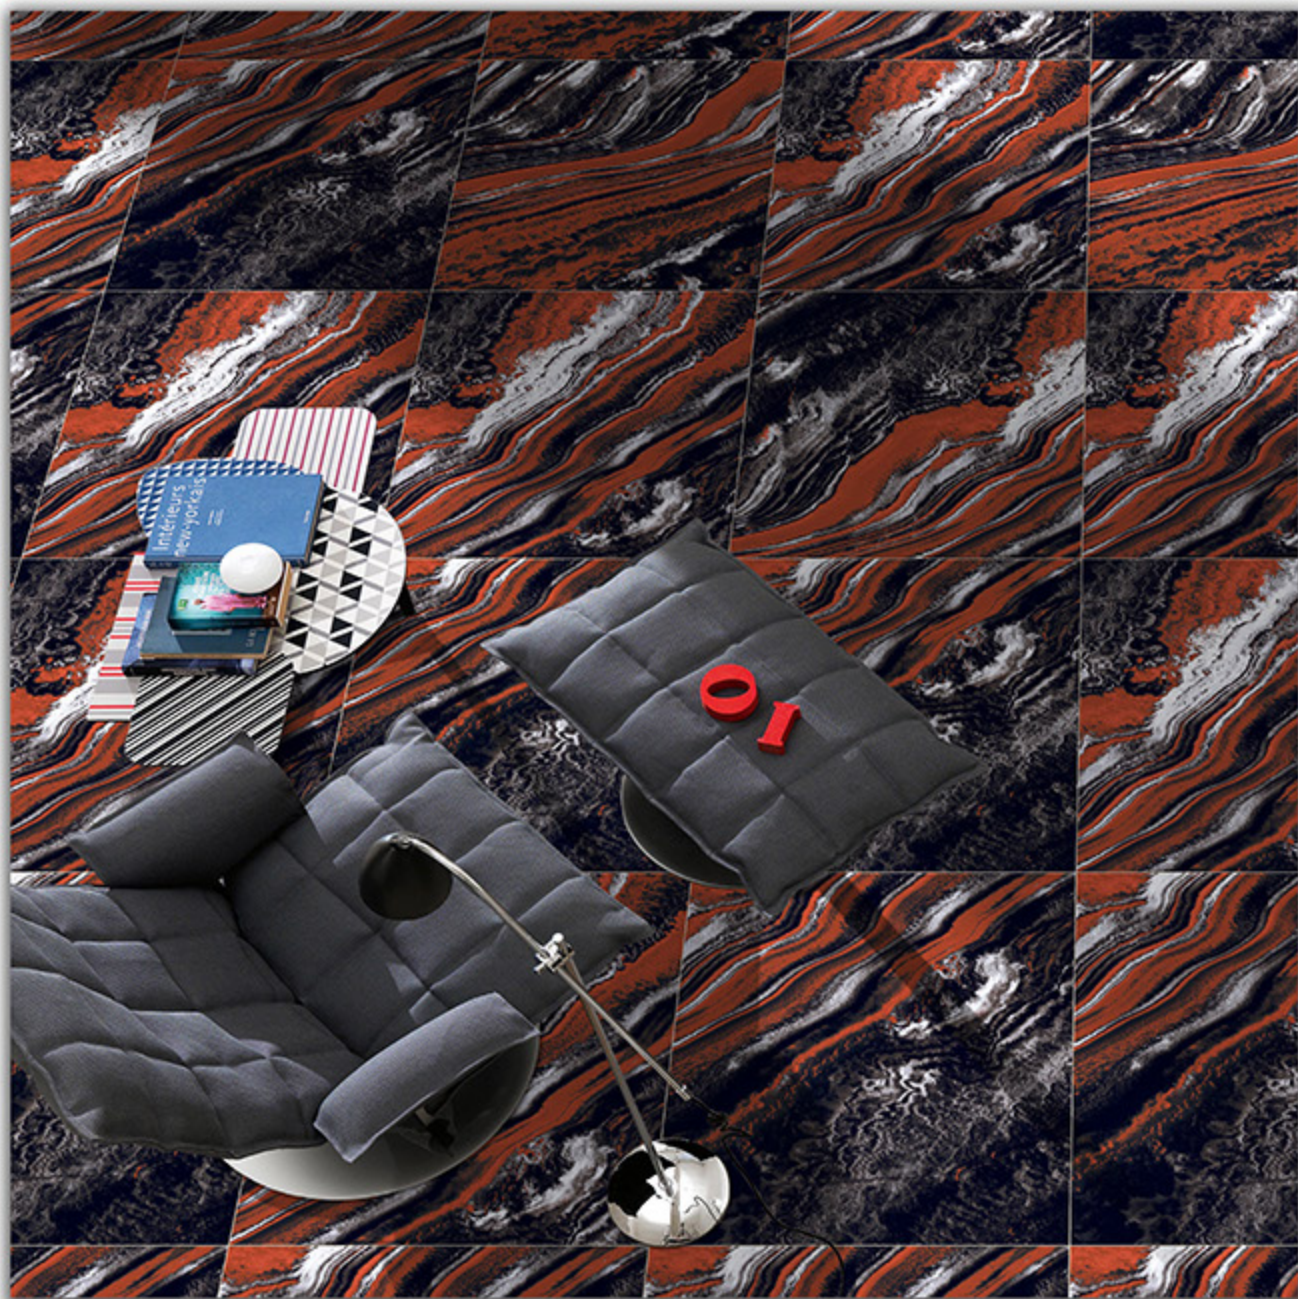

QUARRY BRONZE

Finish
HIGH GLOSSY

Size
600X600 mm