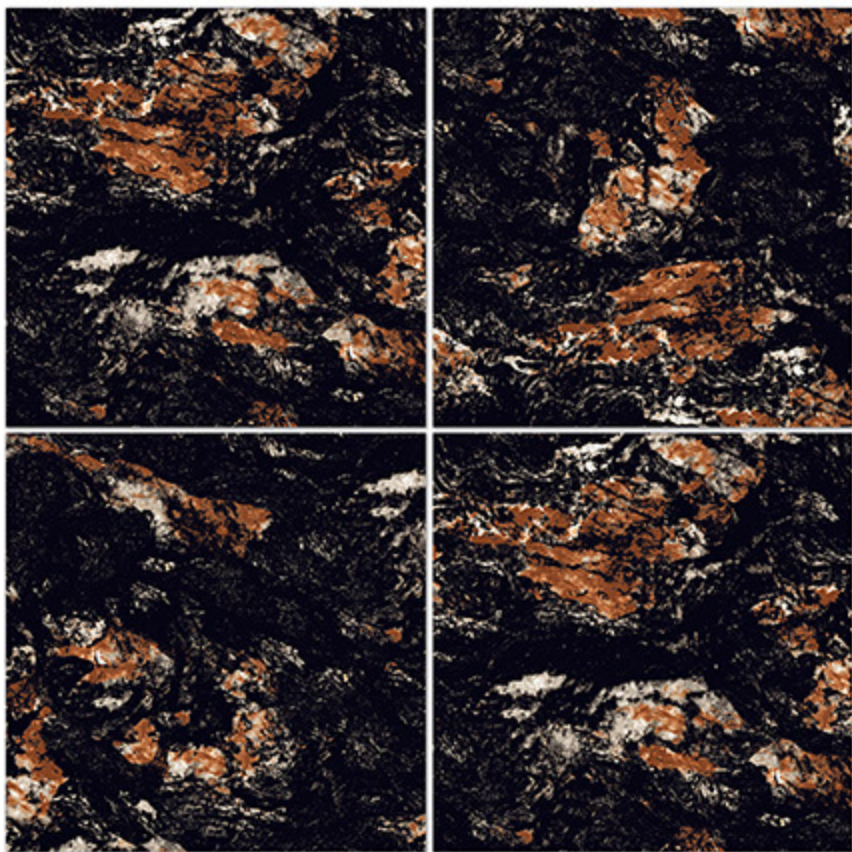

BRAZIL BLACK

Finish
HIGH GLOSSY

Size
600X600 mm