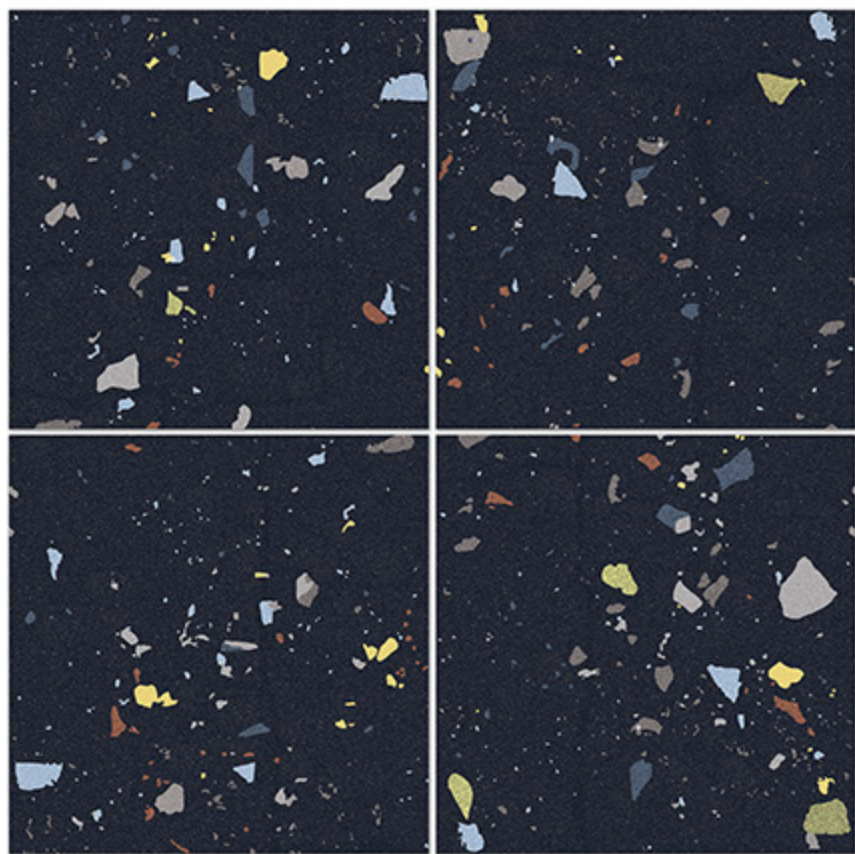

QUARTZITE PITH

Finish
HIGH GLOSSY

Size
600X600 mm