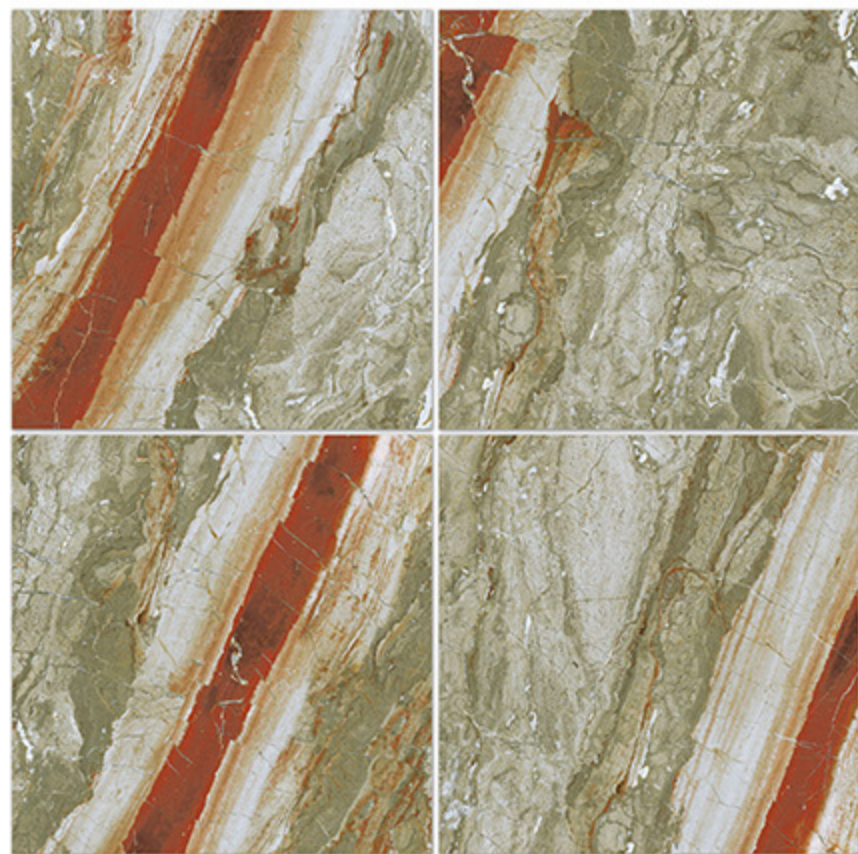

SERPENTINE

Finish
HIGH GLOSSY

Size
600X600 mm