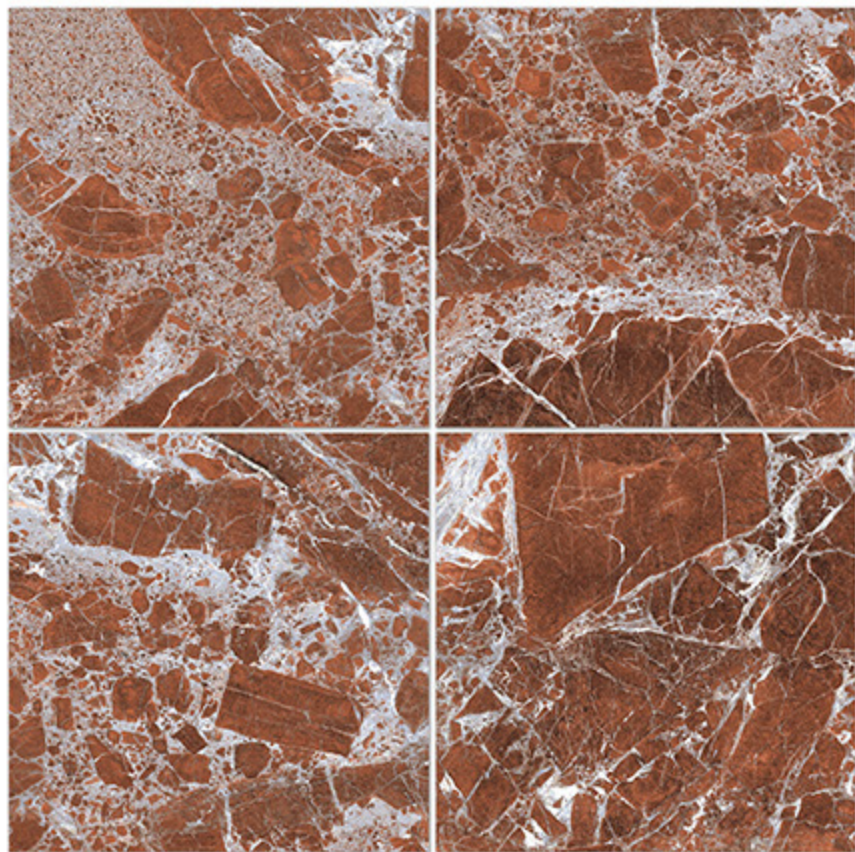

## SEASIDE WINE

**Finish**  
HIGH GLOSSY

**Size**  
600X600 mm