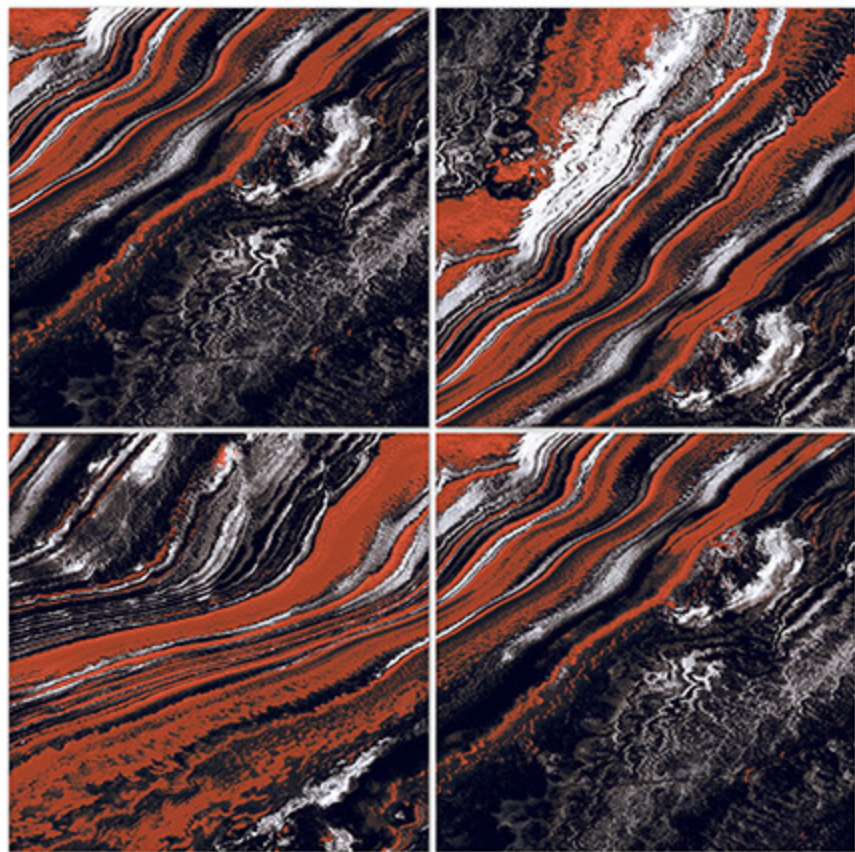

QUARRY BRONZE

Finish
HIGH GLOSSY

Size
600X600 mm