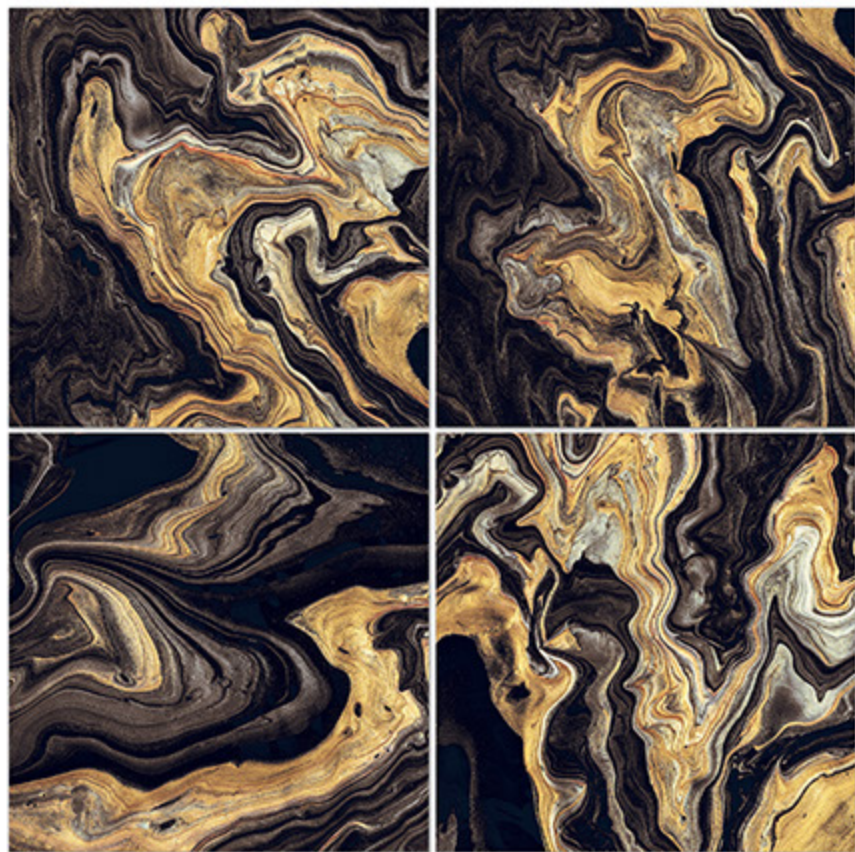

CATALINA

Finish
HIGH GLOSSY

Size
600X600 mm