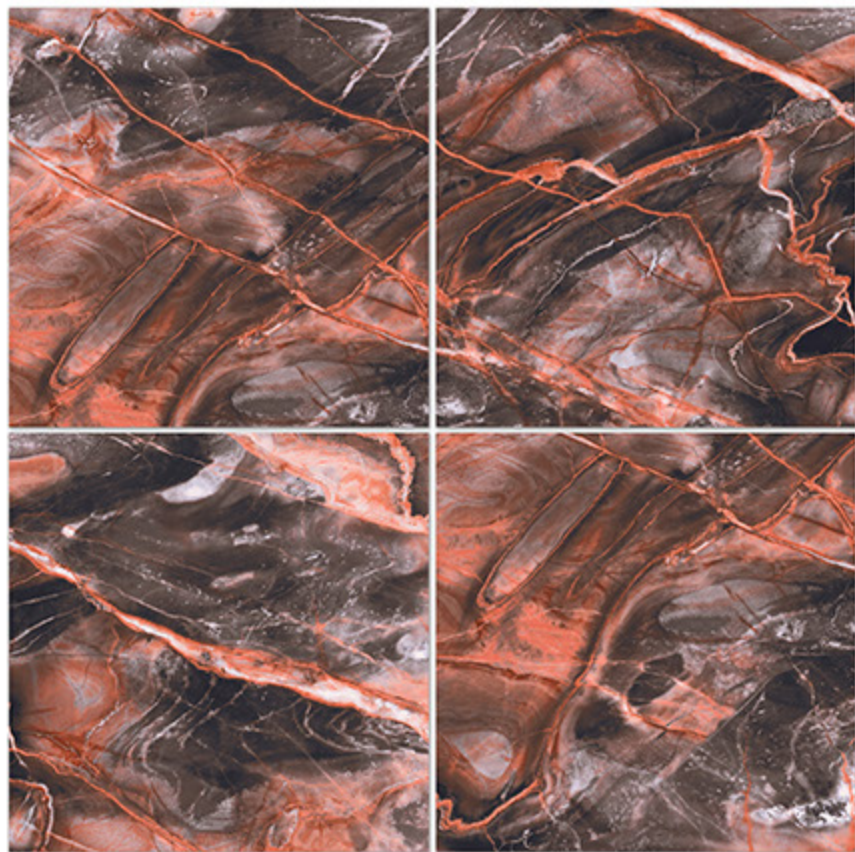

WINDROSE

Finish
HIGH GLOSSY

Size
600X600 mm