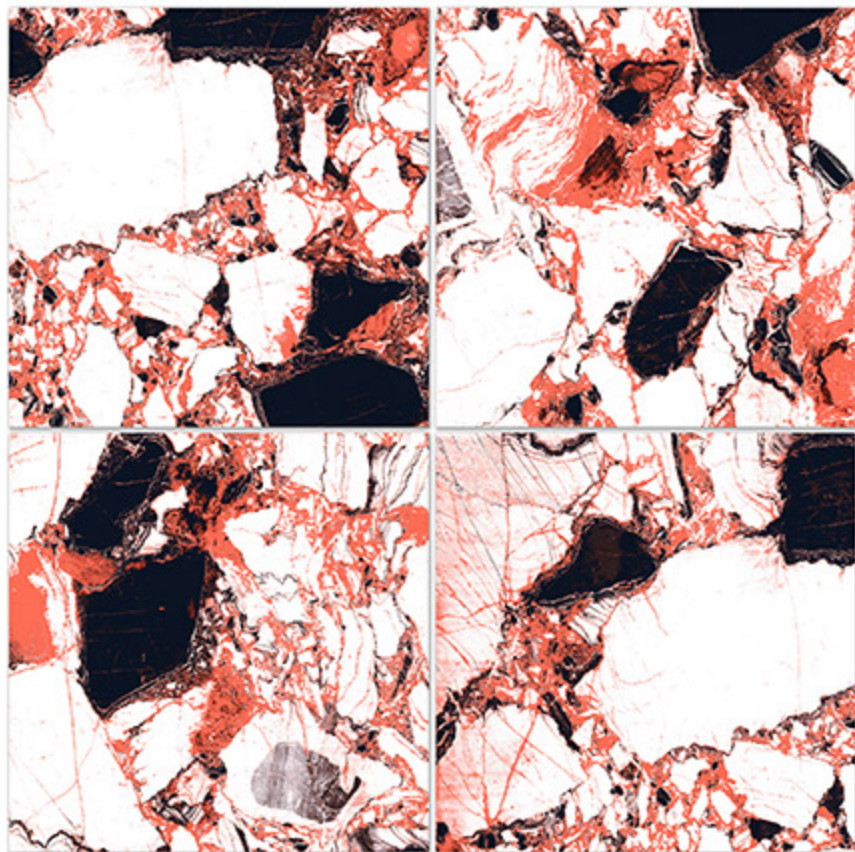

BOULDER LAVA

Finish
HIGH GLOSSY

Size
600X600 mm