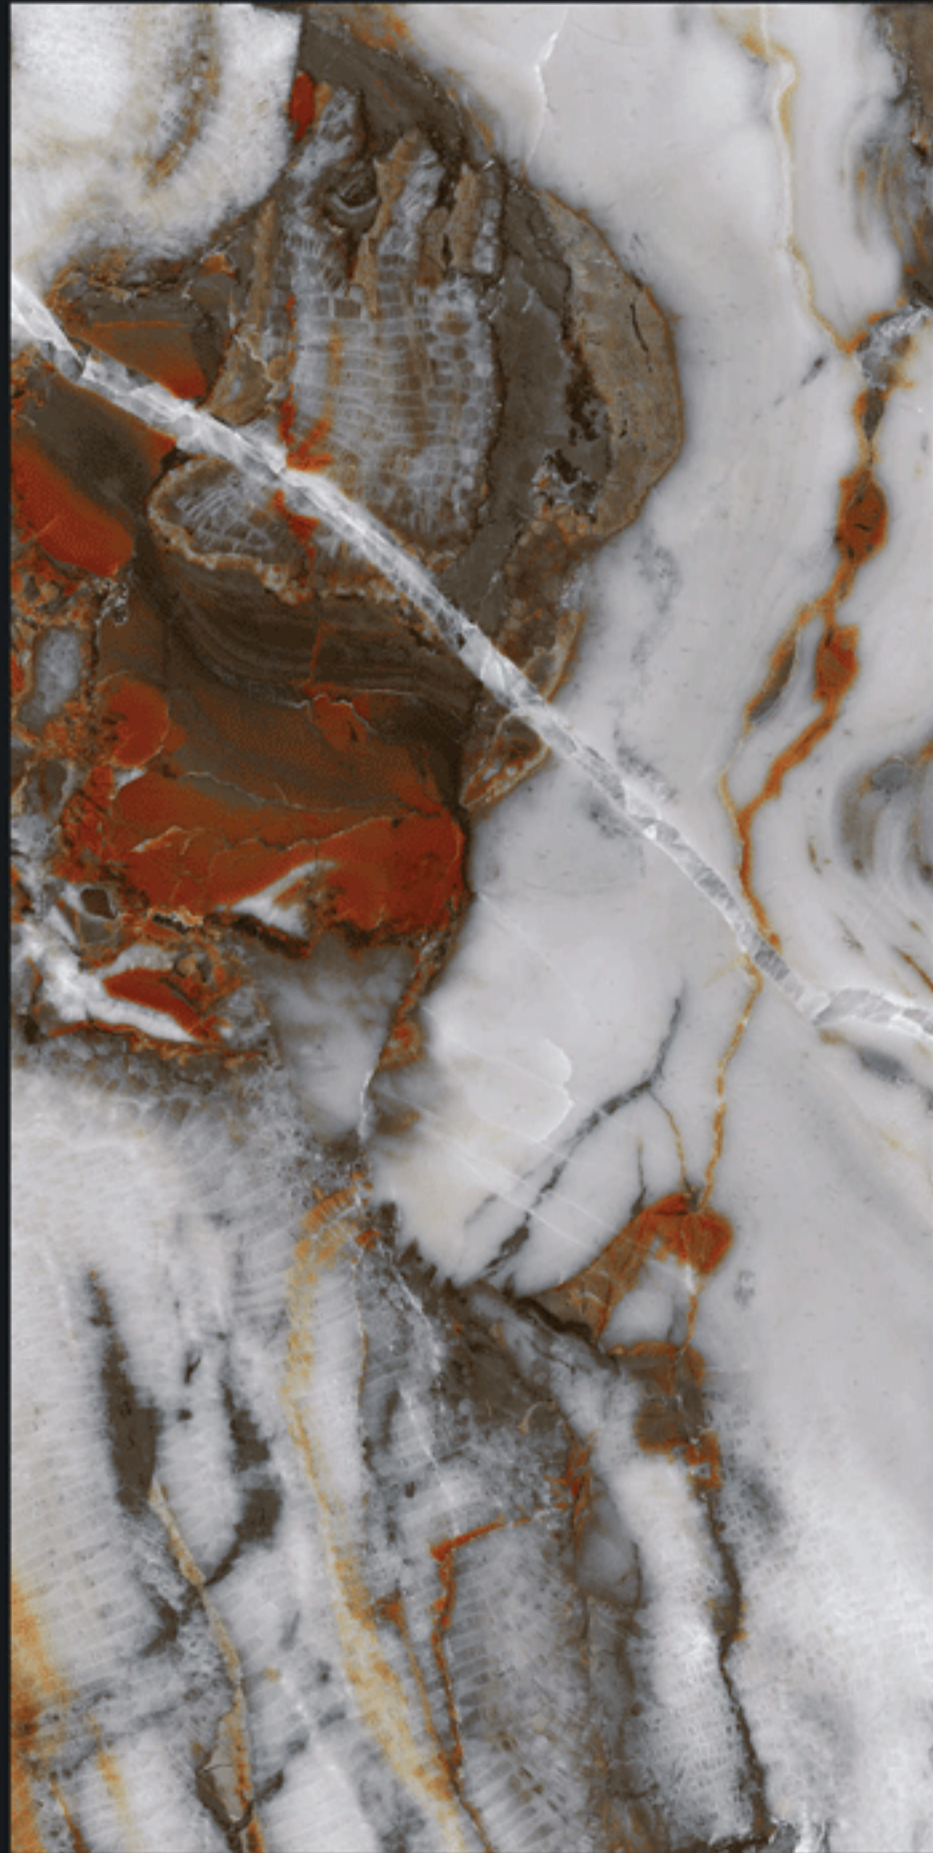

VIBRANT
COLLECTION

800x1600mm

MOTRICO ROSY