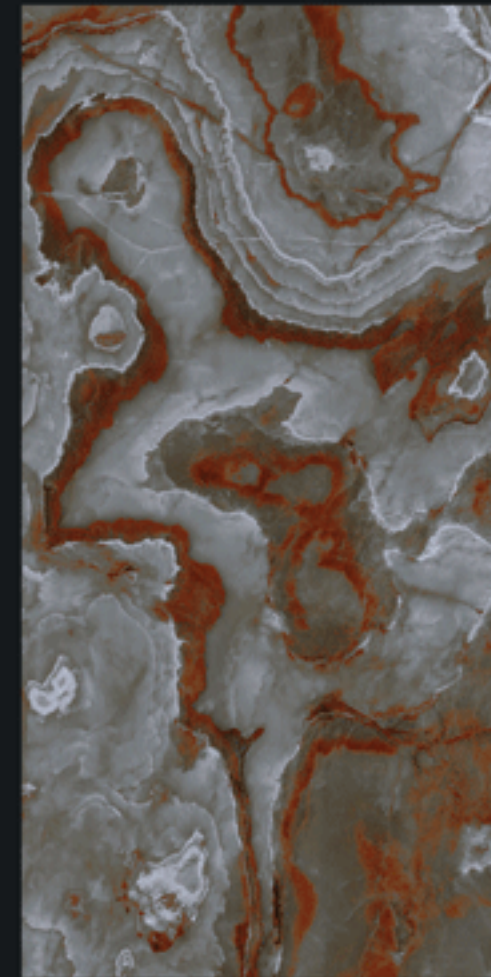

NAIROBI ORANGE

VIBRANT
COLLECTION

800x1600mm

SCORIA CARMINE

HIGH GLOSS+ FINISH

BLOSSOMING INSPIRATION

800X1600MM

Design.