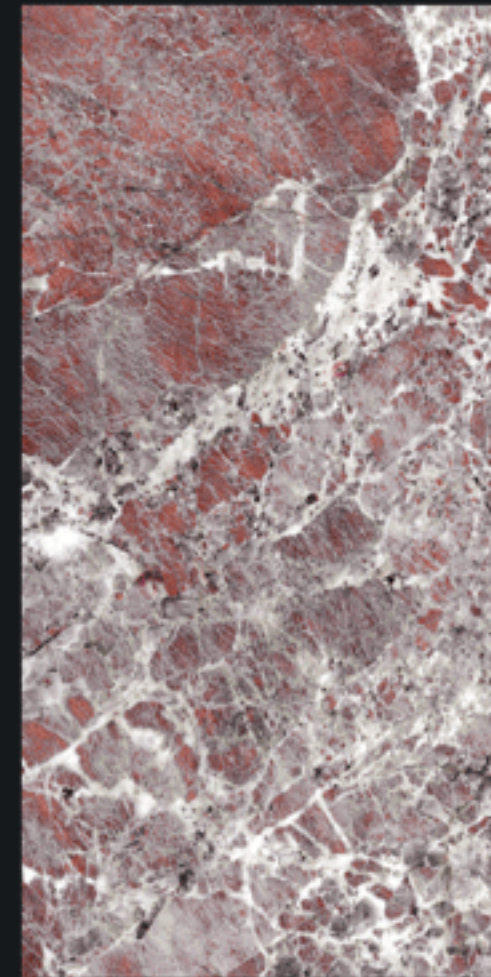

HIGH GLOSS+ FINISH