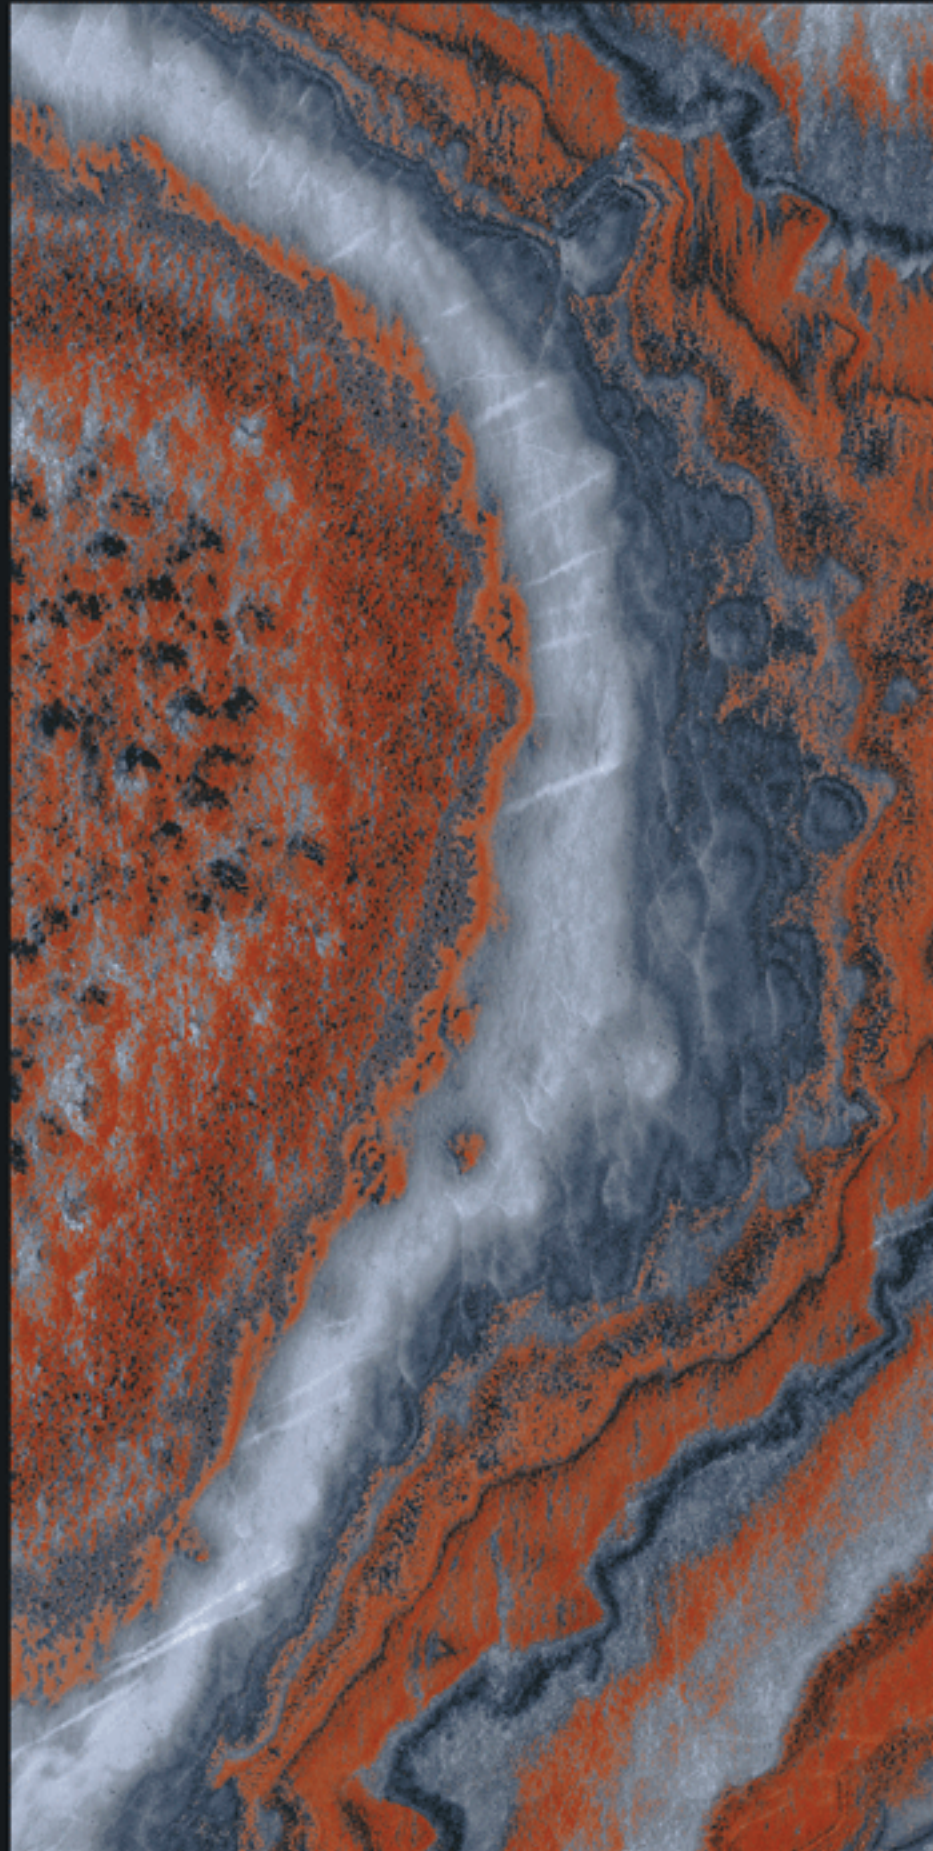

VIBRANT
COLLECTION

800x1600mm

TEXAS RED