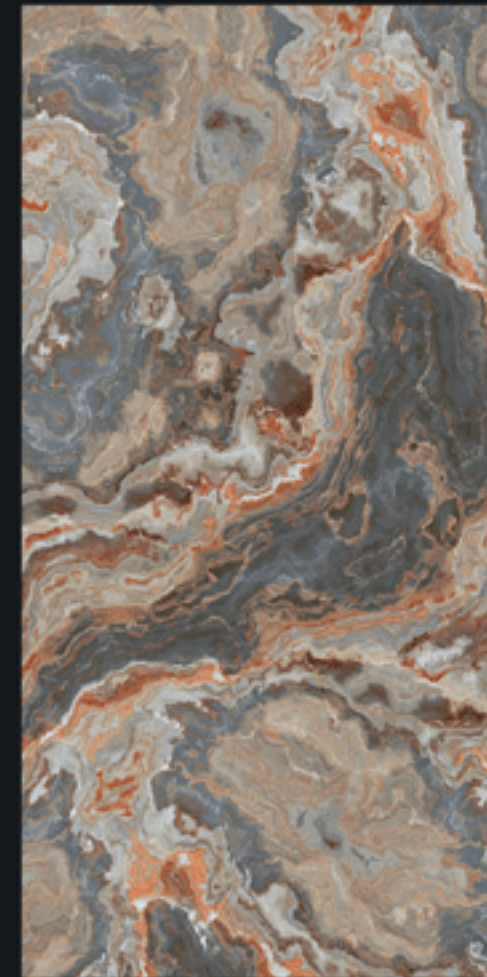

HIGH GLOSS+ FINISH