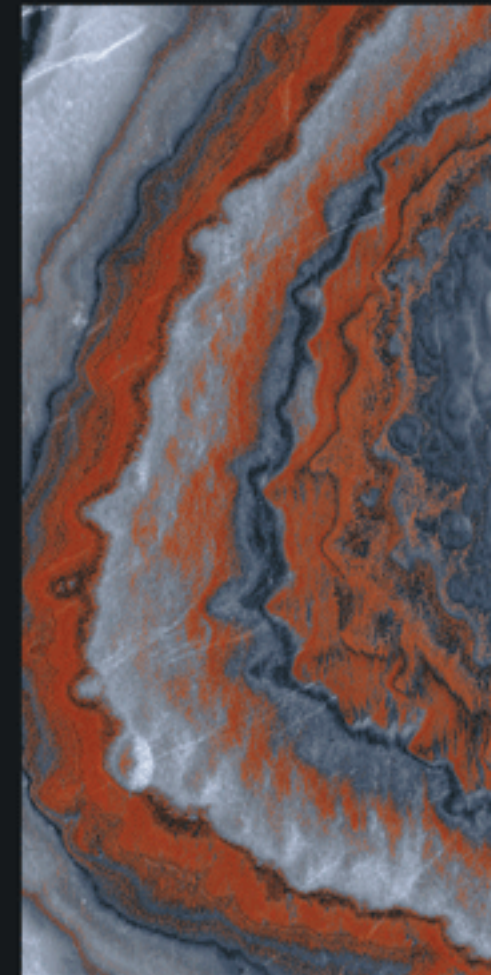

HIGH GLOSS+ FINISH