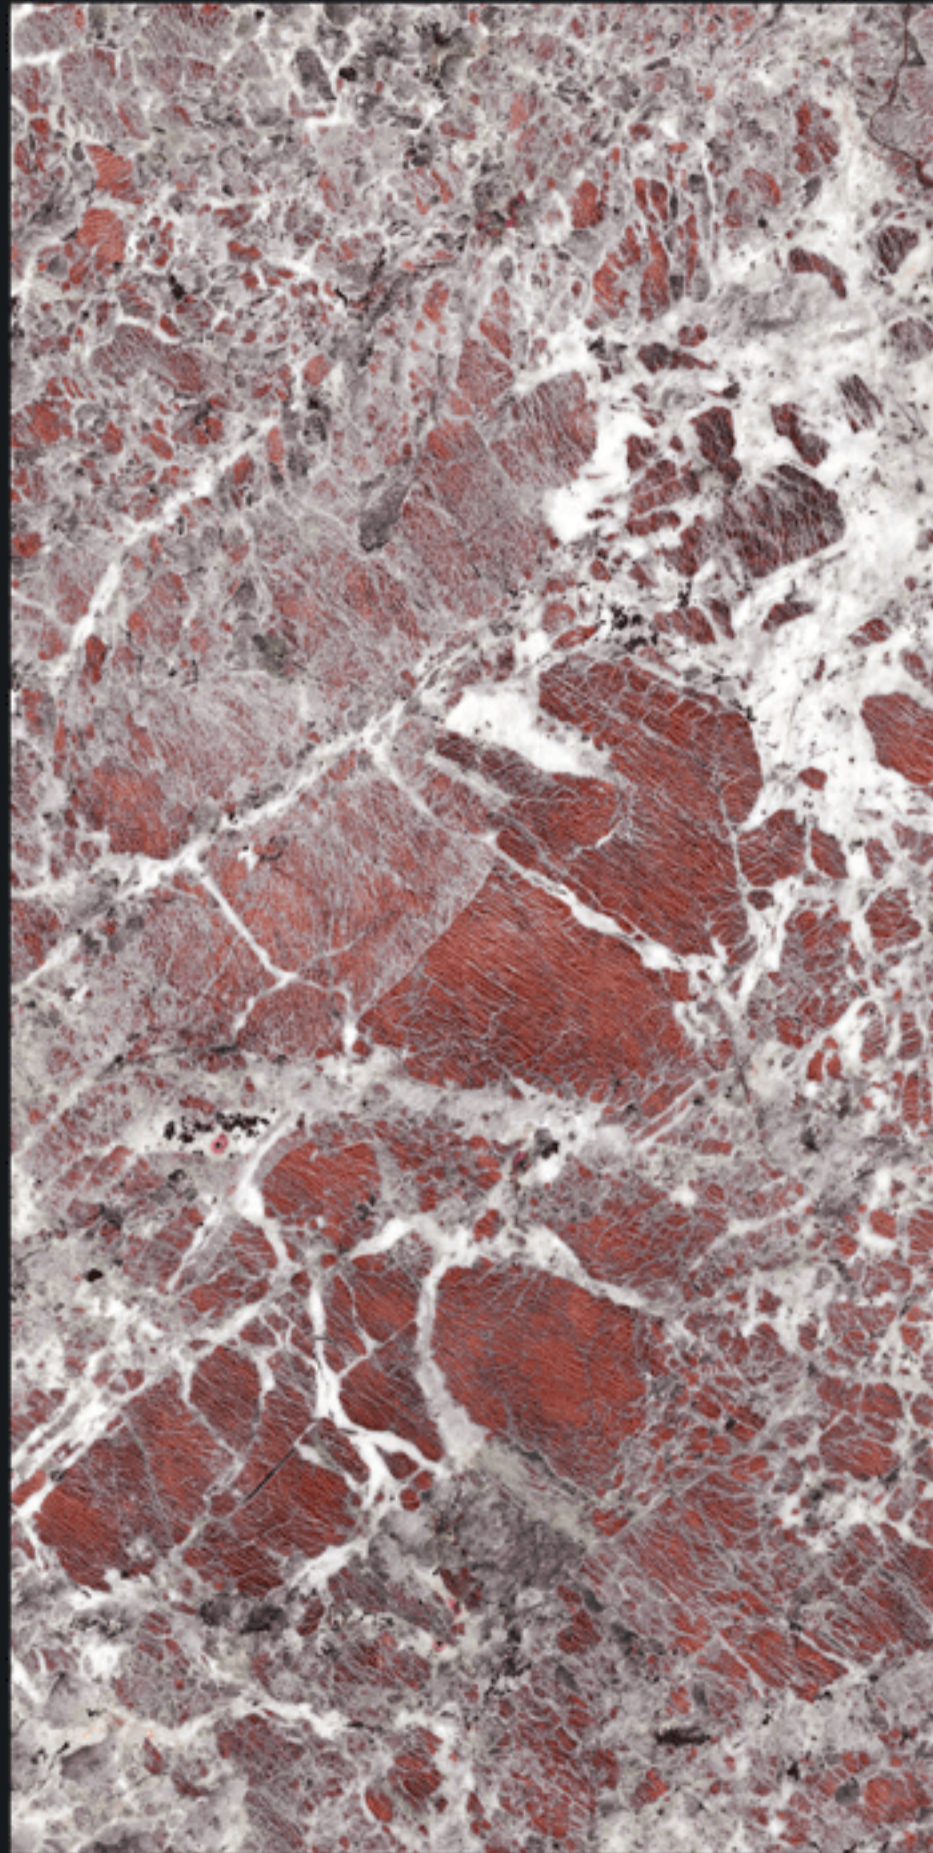

VIBRANT
COLLECTION

800x1600mm

DENIM RED