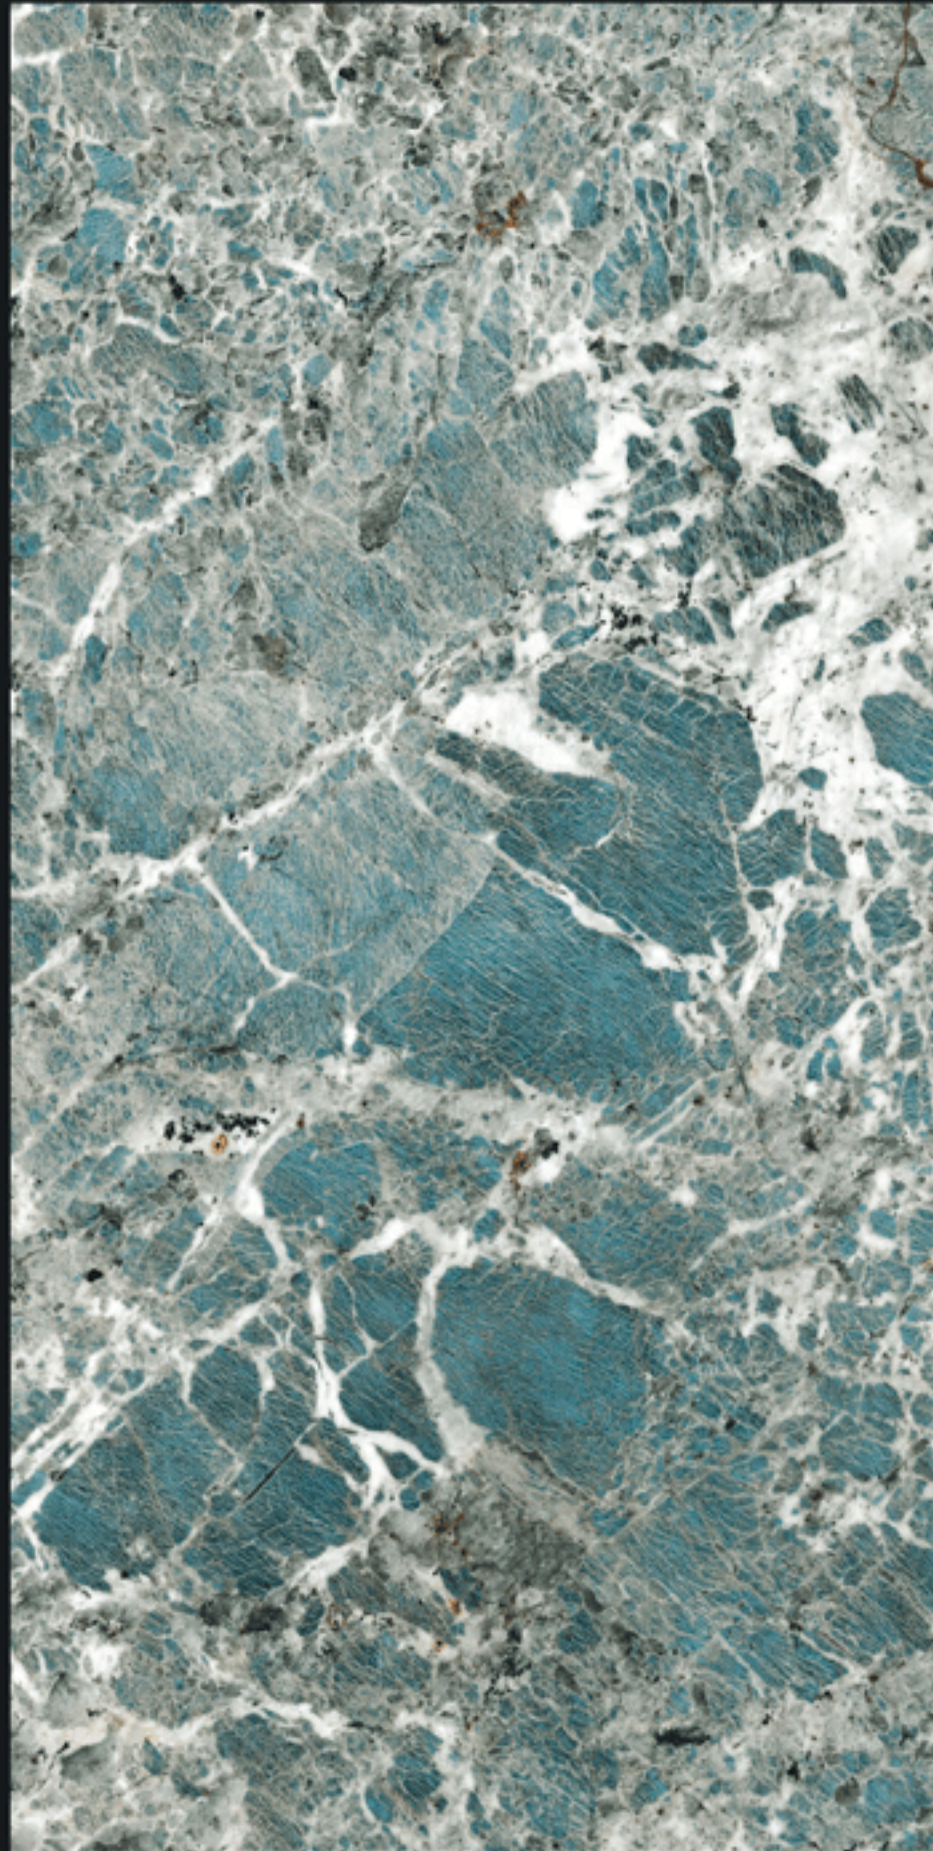

VIBRANT
COLLECTION

800x1600mm

DENIM AQUA