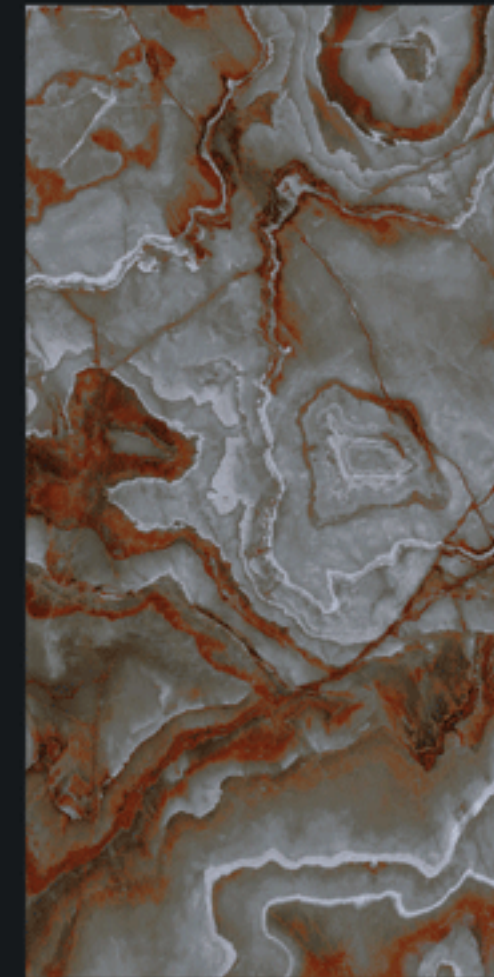

NAIROBI ORANGE

VIBRANT
COLLECTION

800x1600mm

SCORIA CARMINE

HIGH GLOSS+ FINISH

BLOSSOMING INSPIRATION

800X1600MM

Design.