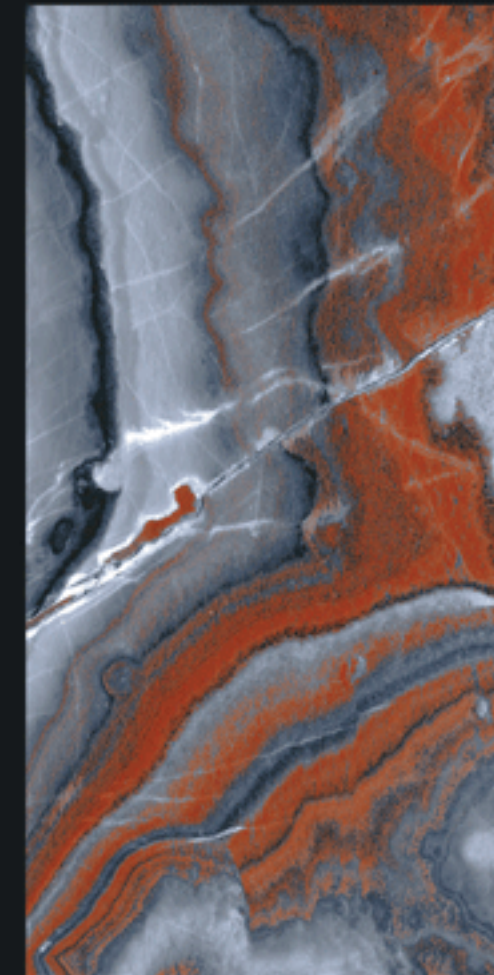

HIGH GLOSS+ FINISH