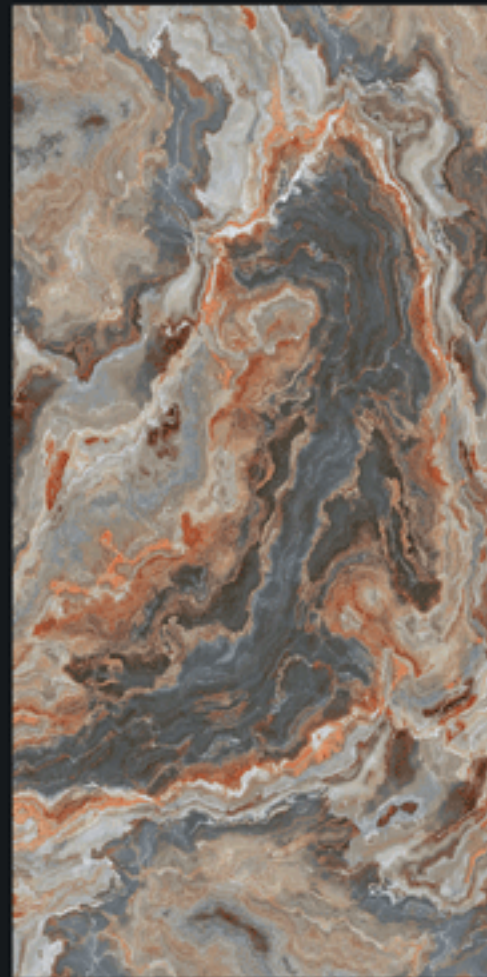

HIGH GLOSS+ FINISH