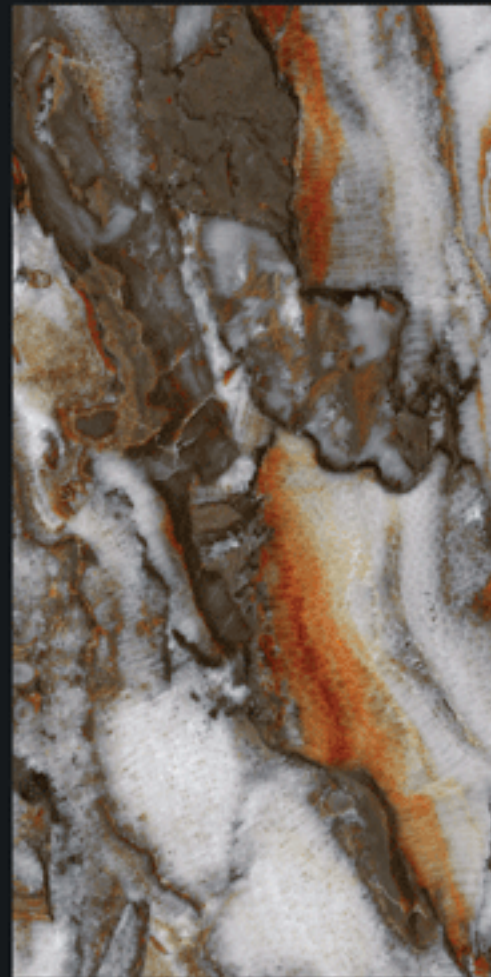

HIGH GLOSS+ FINISH