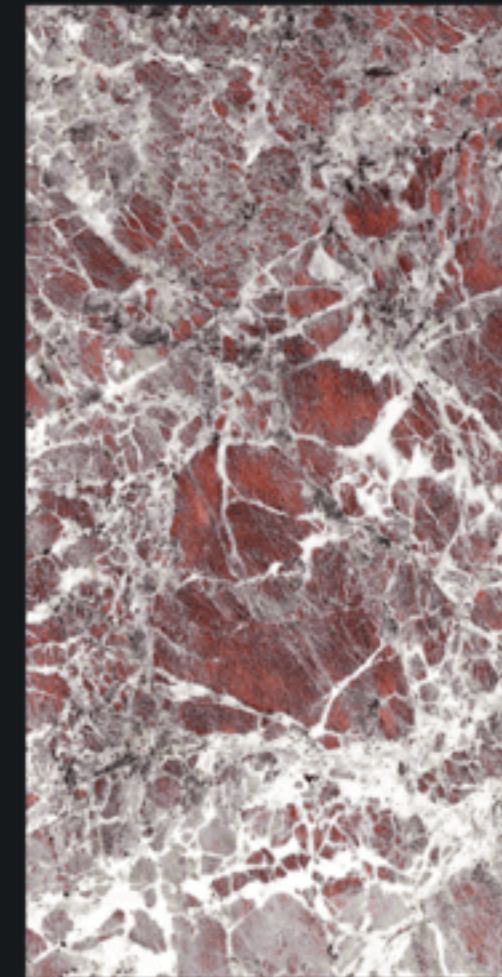

HIGH GLOSS+ FINISH