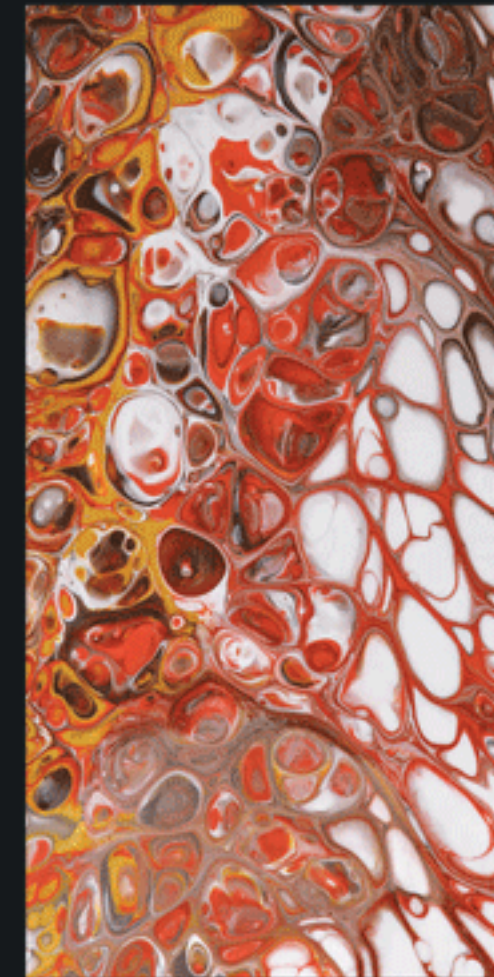

VIBRANT
COLLECTION

800x1600mm

LEXINGTON MULTI

HIGH GLOSS+ FINISH

The background is a vibrant, multi-colored marbled pattern in shades of orange, red, white, and brown. In the lower right corner, there are several pink orchid flowers and buds, some in full bloom and some as buds on a stem.