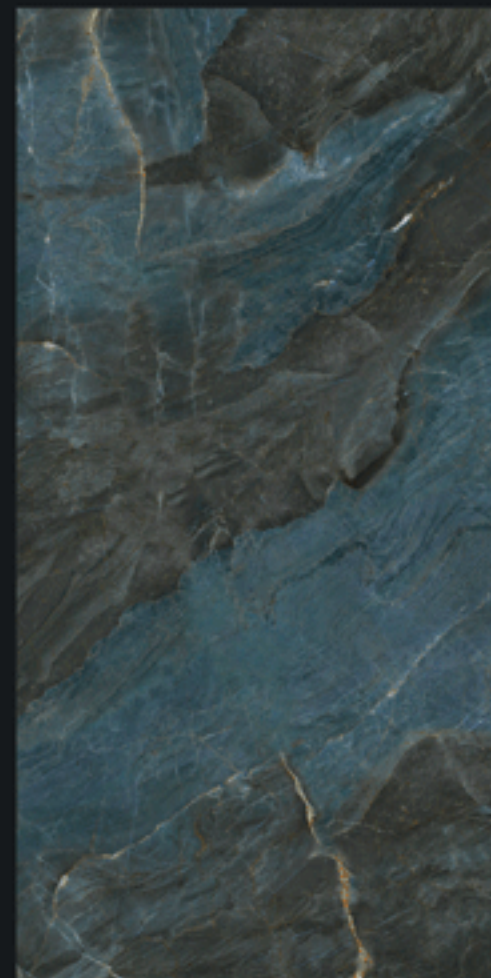

800X1600MM

Design.

MOTRICO ROSY

VIBRANT
COLLECTION

800x1600mm

NAIROBI AQUA

HIGH GLOSS+ FINISH

BLOSSOMING INSPIRATION