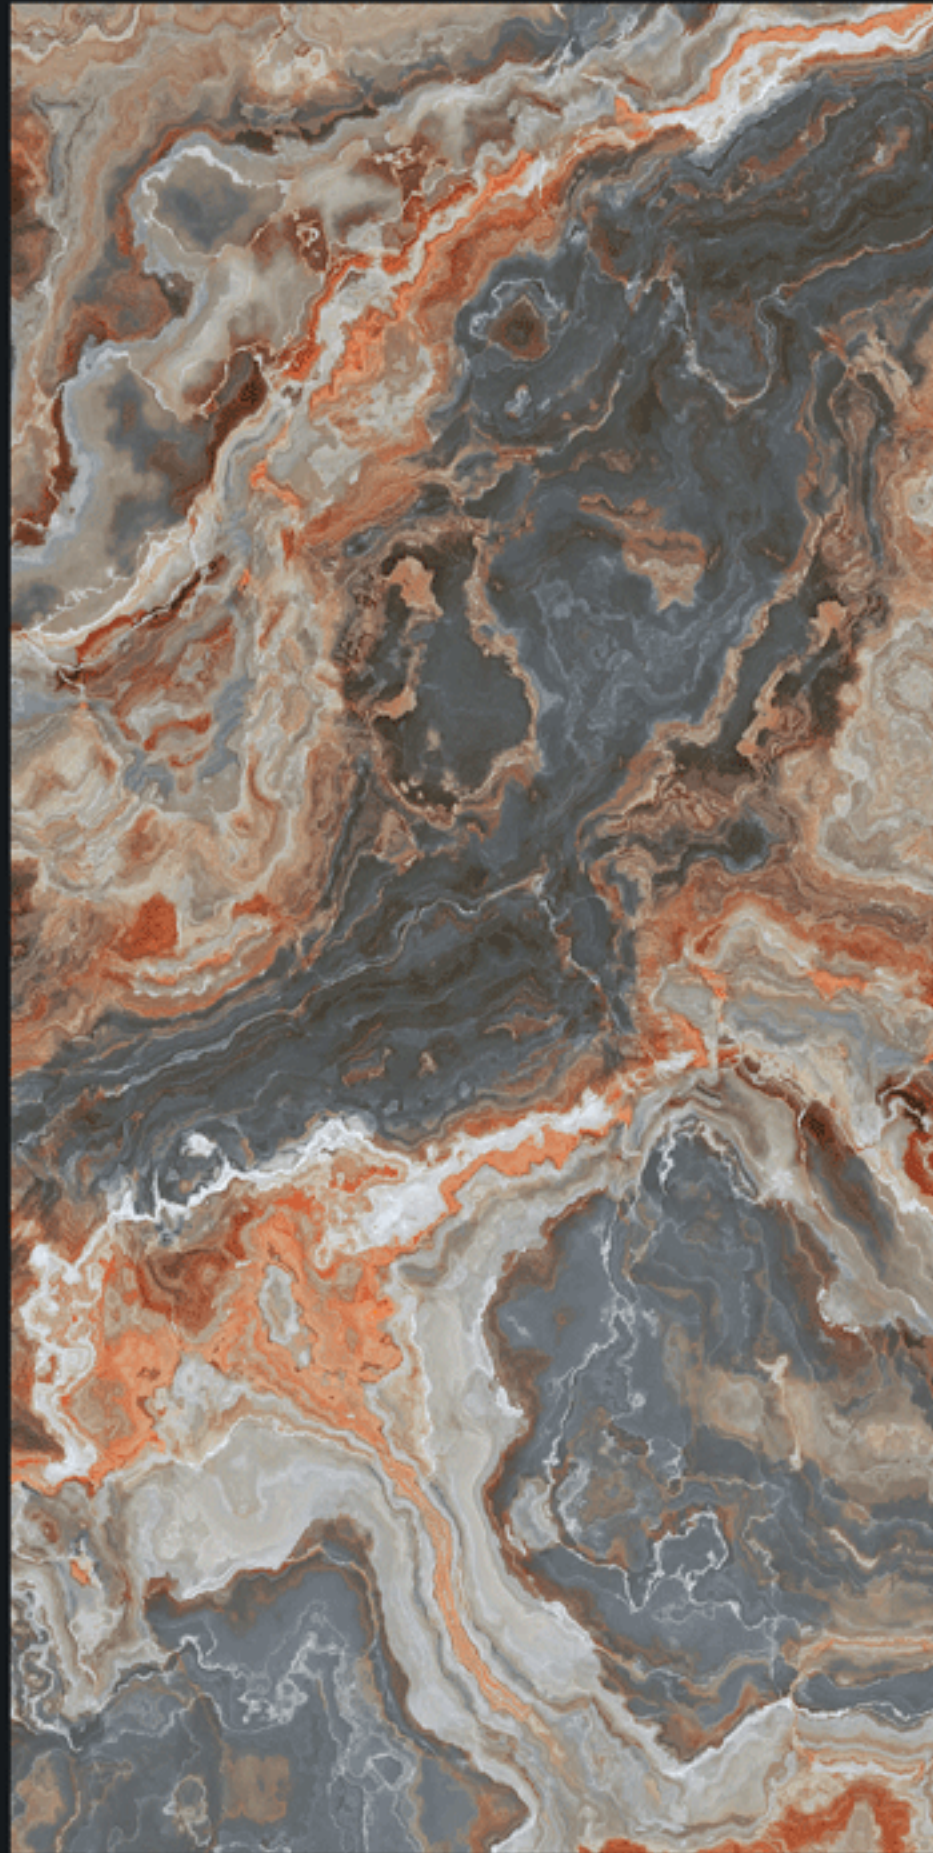

800x1600mm

VULCAN ALLOYS

HIGH GLOSS+ FINISH

Design.

VULCAN ALLOYS