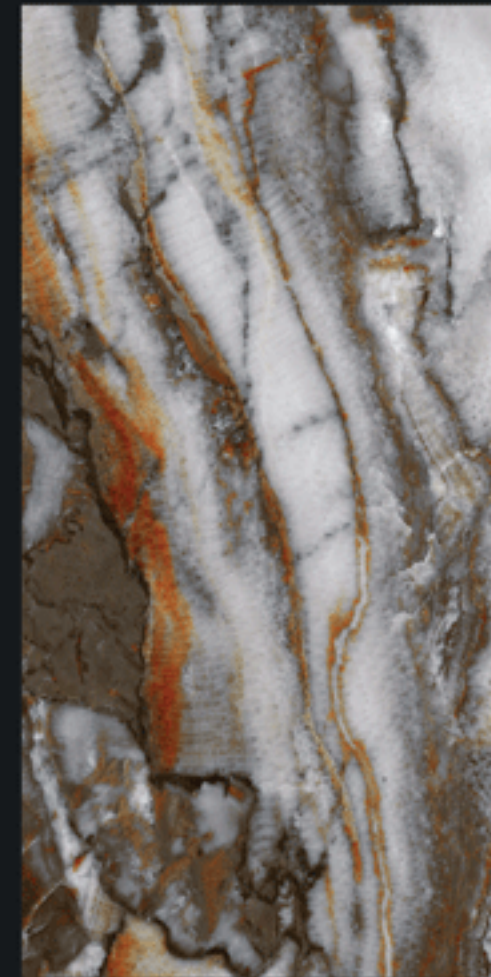

HIGH GLOSS+ FINISH