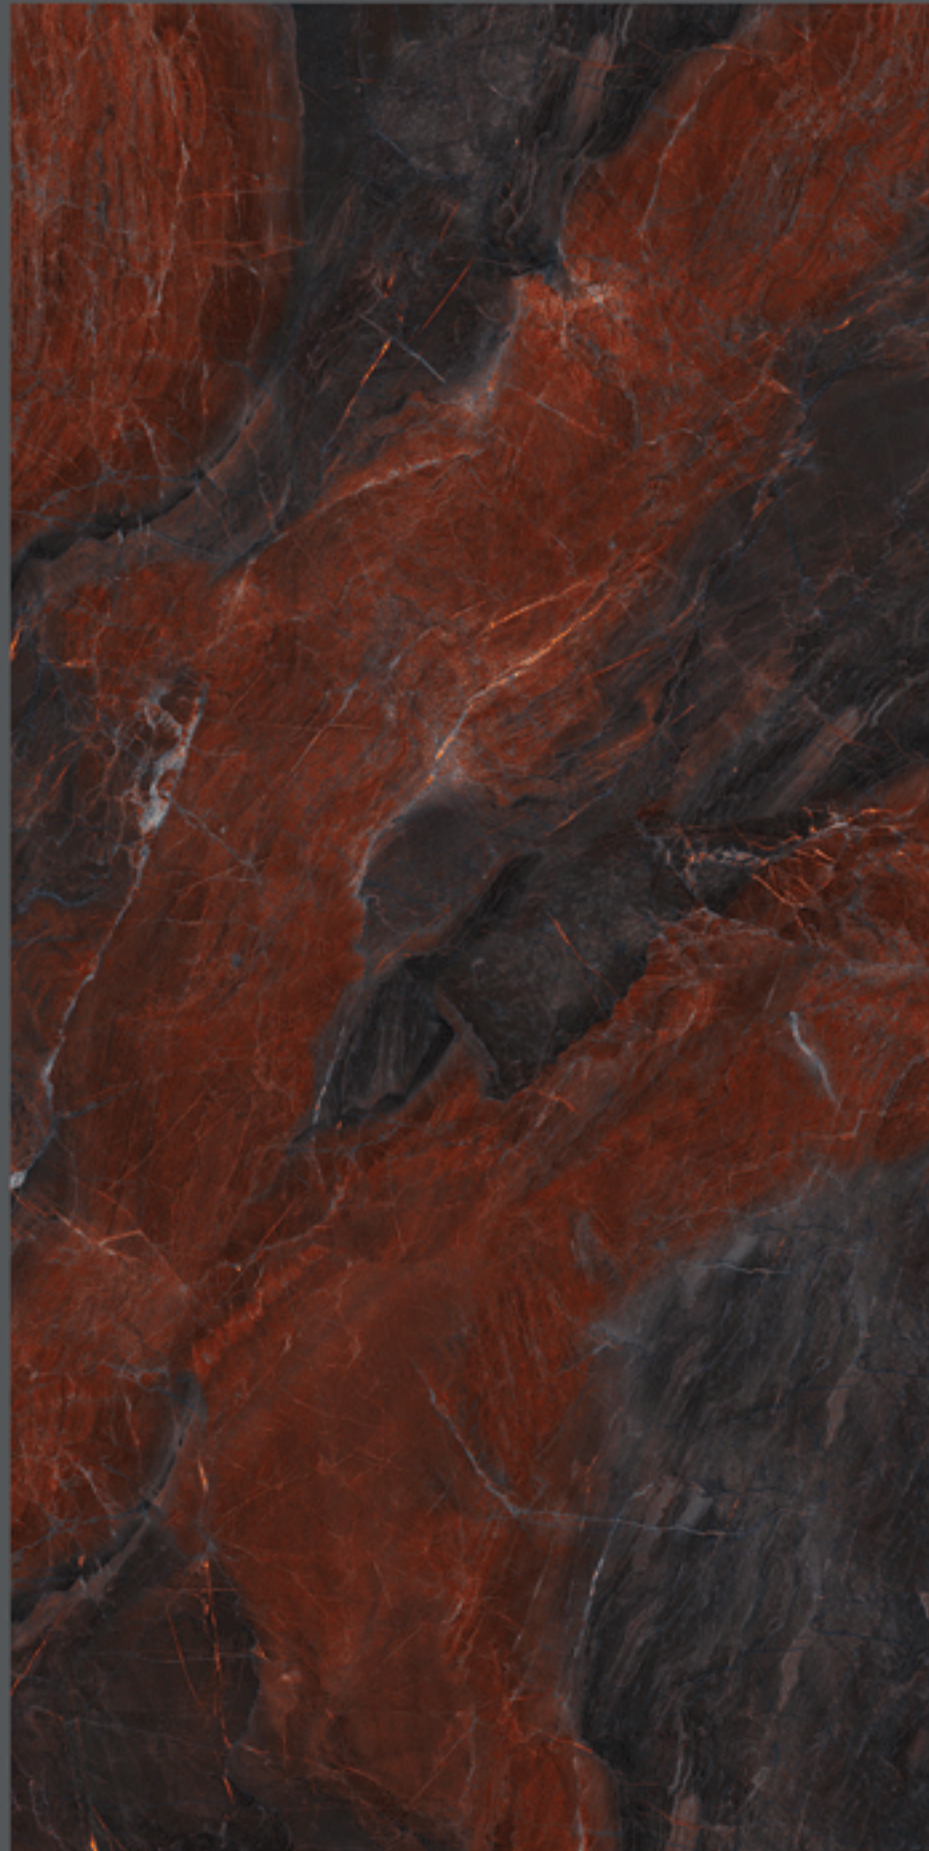

800X1600MM

Design.

NAIROBI AQUA

VIBRANT
COLLECTION

800x1600mm

NAIROBI ORANGE

HIGH GLOSS+ FINISH

Design.