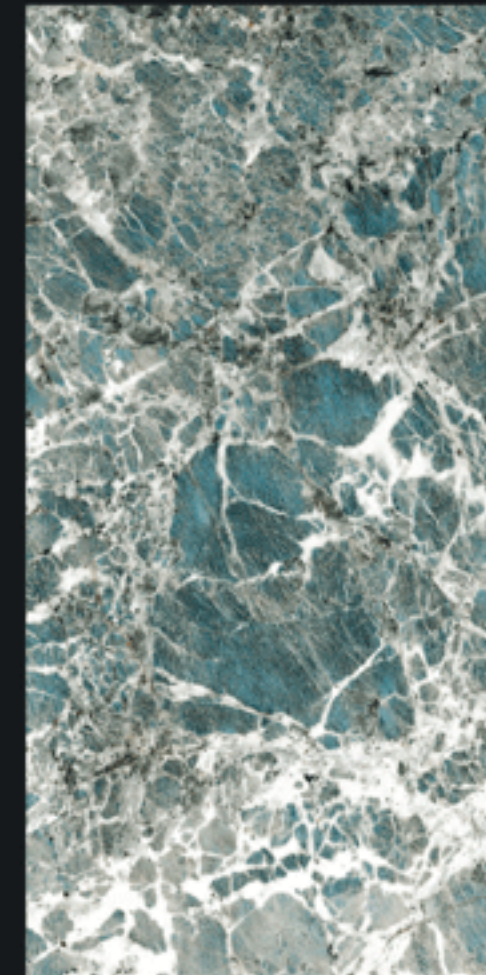

FINESSE MASTERPIECES

800X1600MM

Design.

CZAR MULTI

VIBRANT
COLLECTION

800x1600mm

DENIM AQUA

HIGH GLOSS+ FINISH