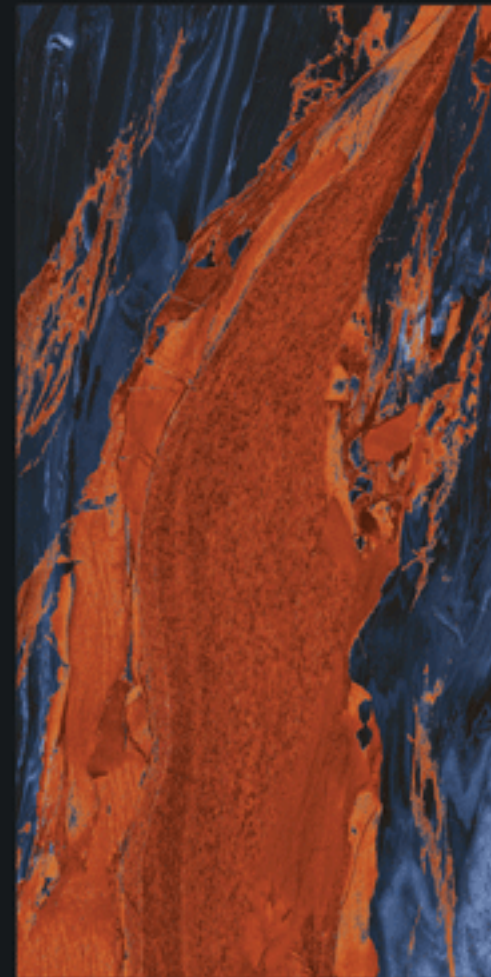

HIGH GLOSS+ FINISH