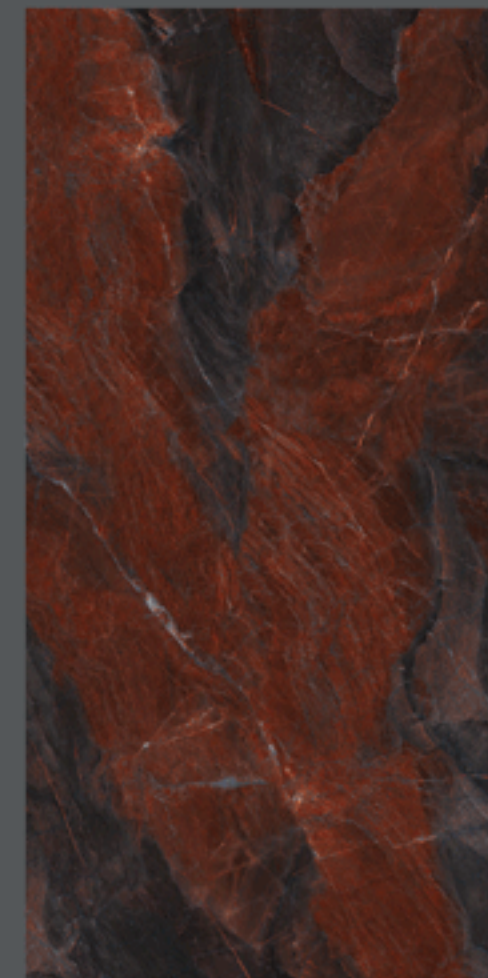

800X1600MM

Design.

NAIROBI AQUA

VIBRANT
COLLECTION

800x1600mm

NAIROBI ORANGE

HIGH GLOSS+ FINISH

Design.