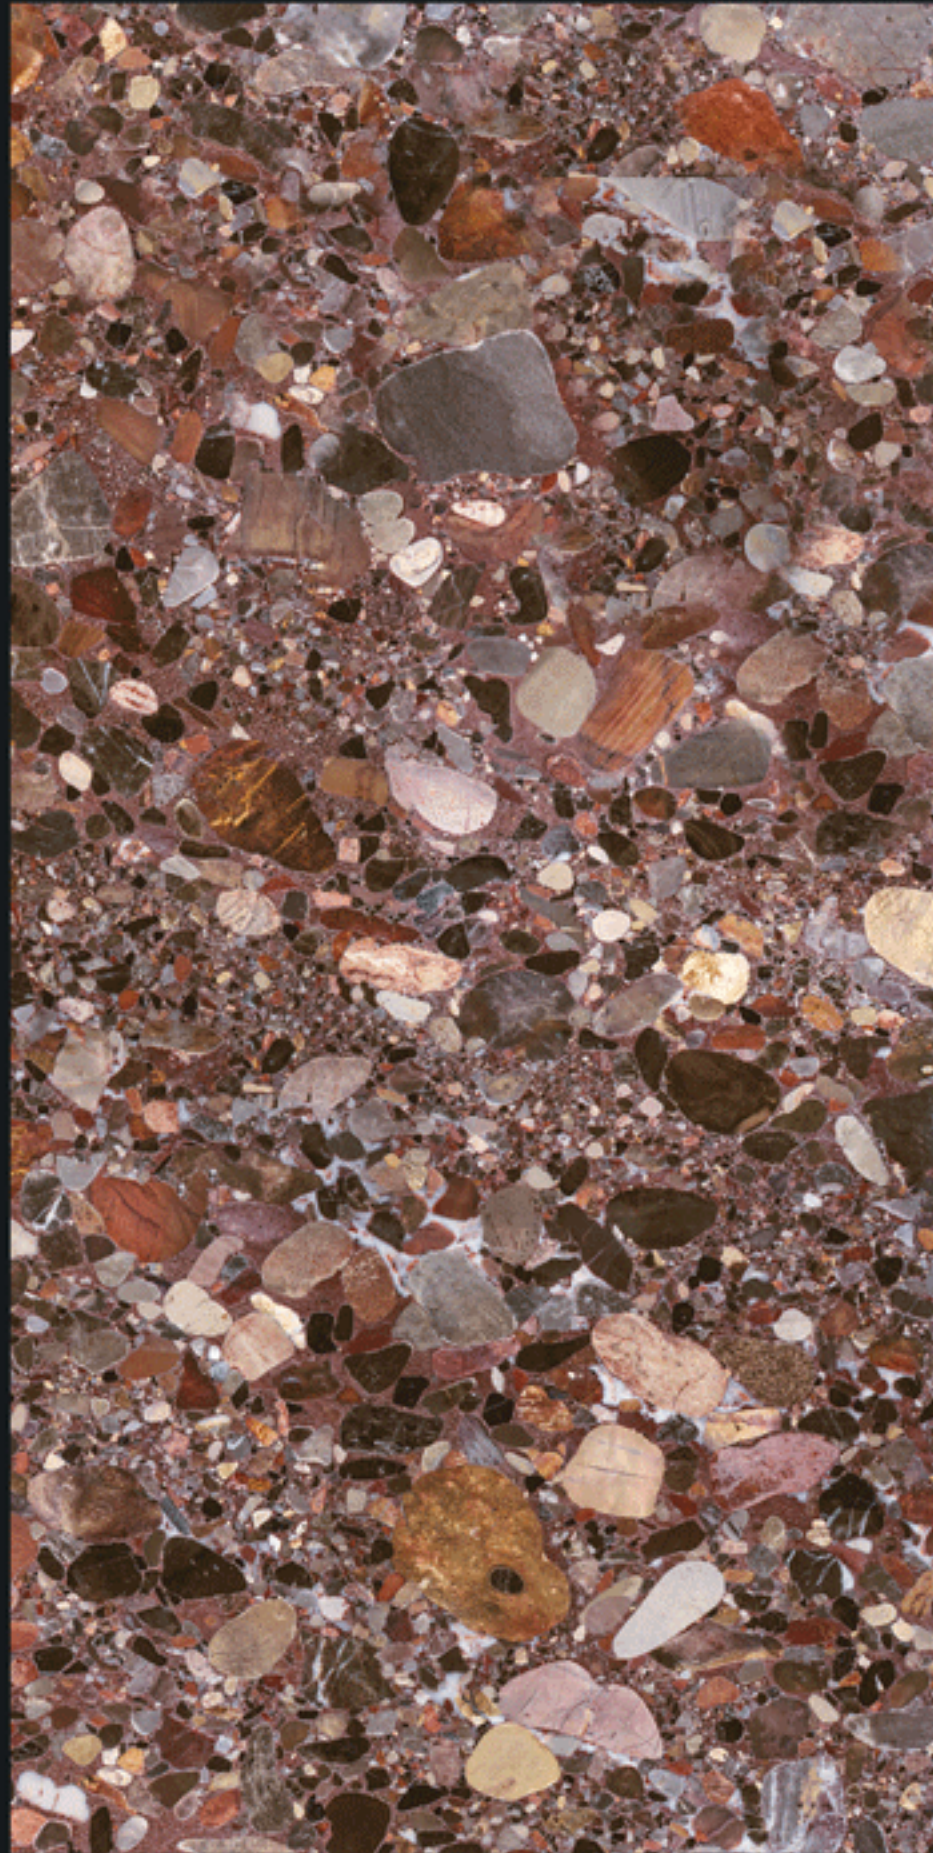

VIBRANT
COLLECTION

800x1600mm

MALENA STONE