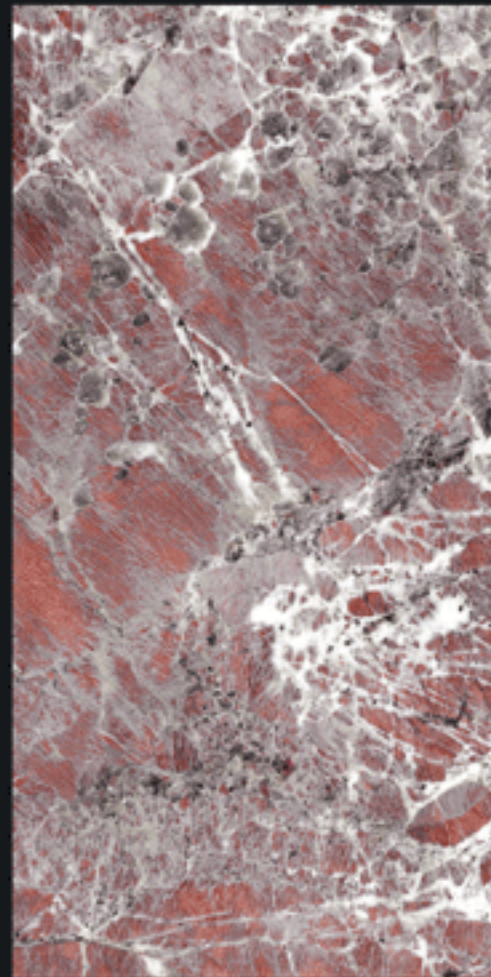

HIGH GLOSS+ FINISH