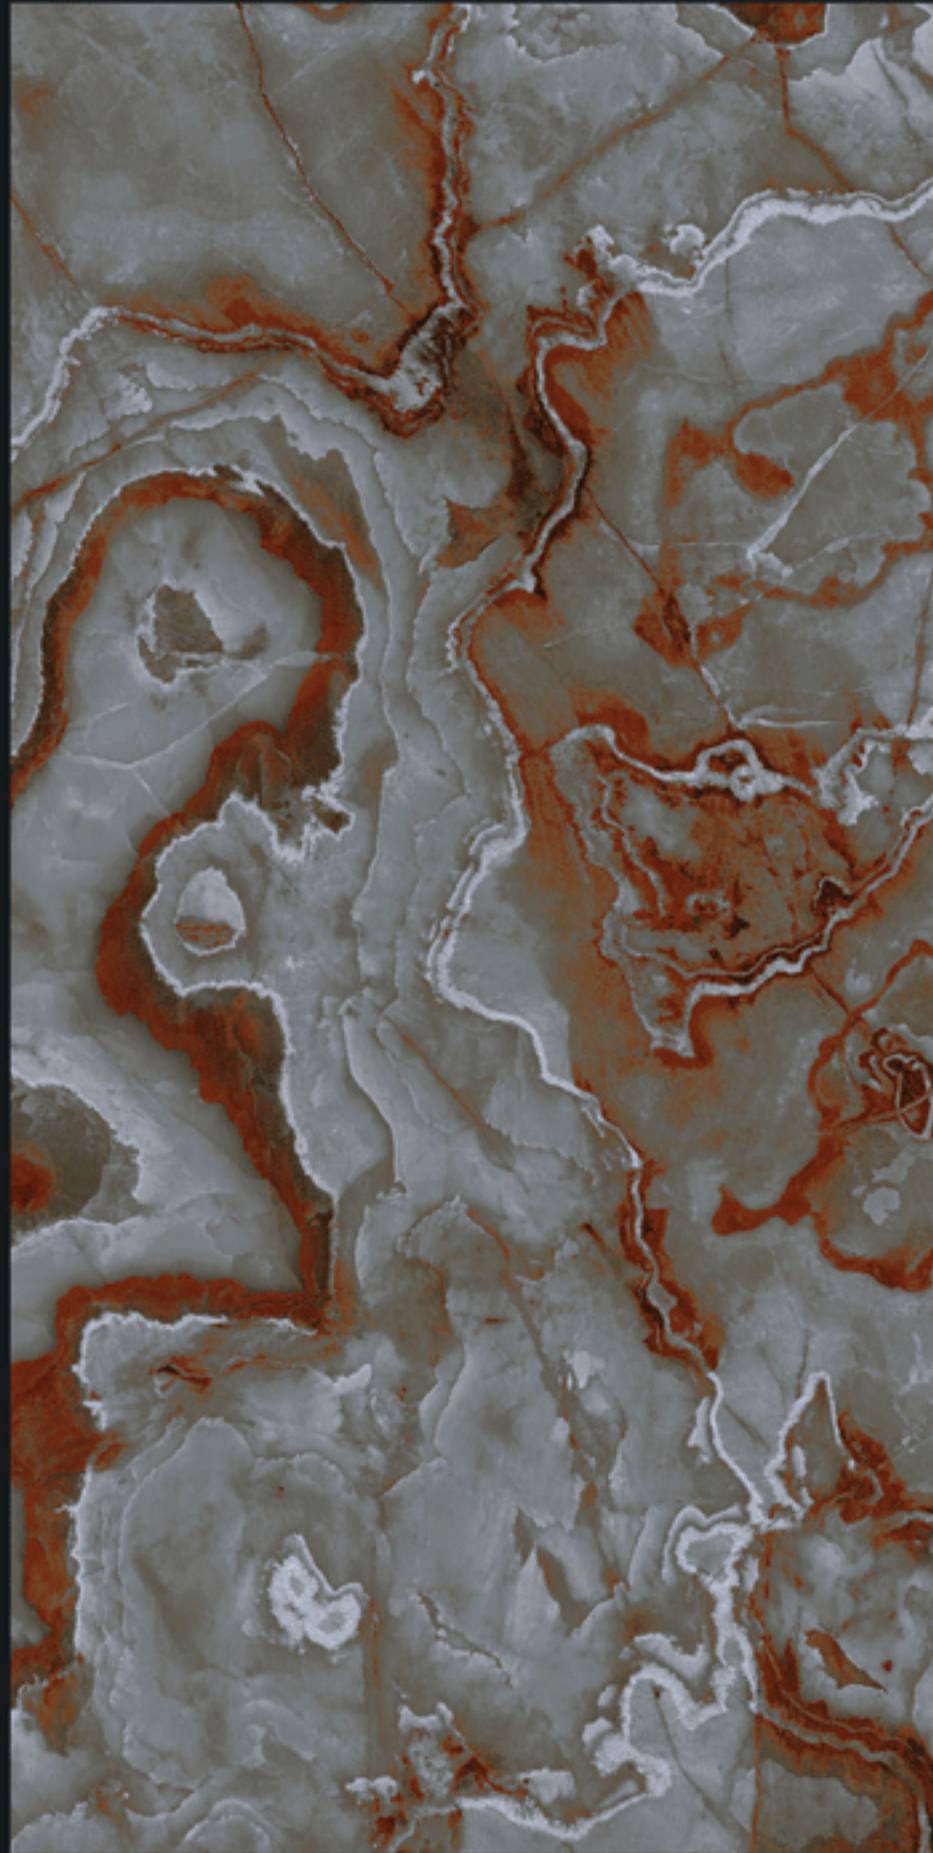

VIBRANT
COLLECTION

800x1600mm

SCORIA CARMINE