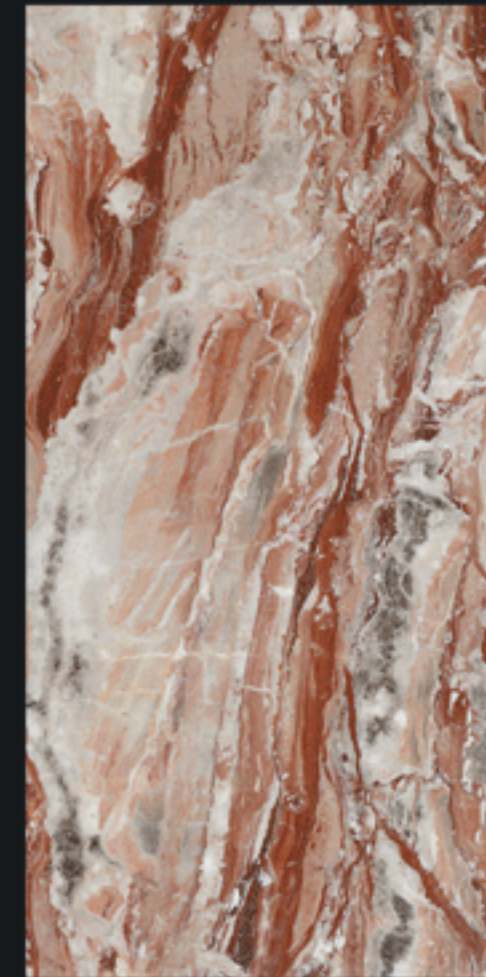

Marielon
Showroom

Design.

MALENA STONE

VIBRANT
COLLECTION

800x1600mm

MARPOLO RED

HIGH GLOSS+ FINISH

LUXURY INNOVATION