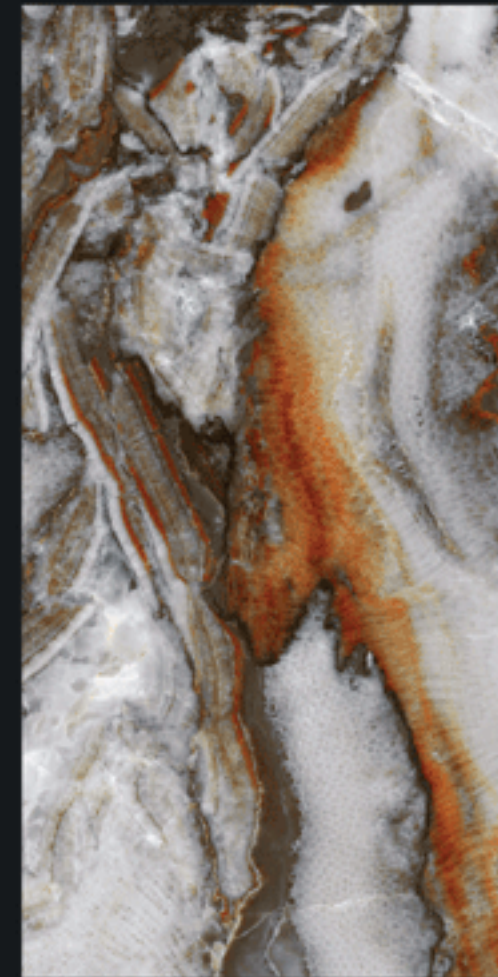

HIGH GLOSS+ FINISH