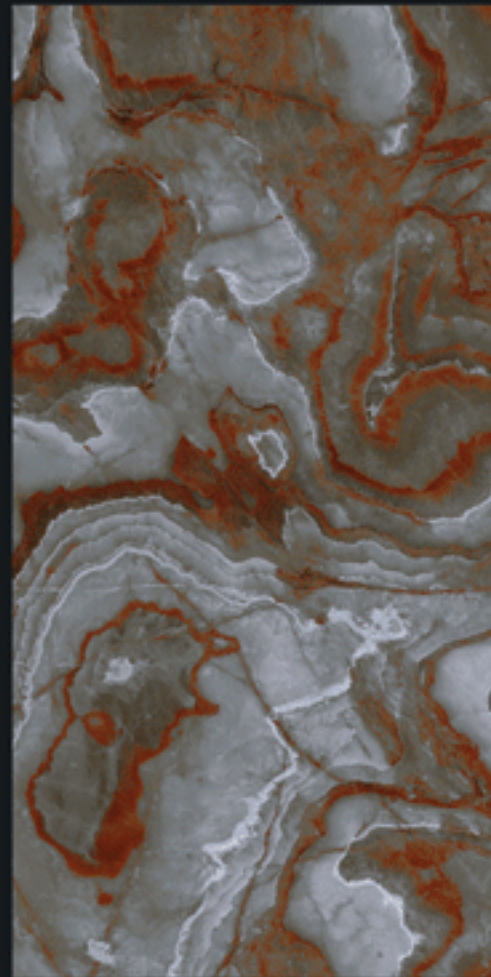

NAIROBI ORANGE

VIBRANT
COLLECTION

800x1600mm

SCORIA CARMINE

HIGH GLOSS+ FINISH

BLOSSOMING INSPIRATION

800X1600MM

Design.