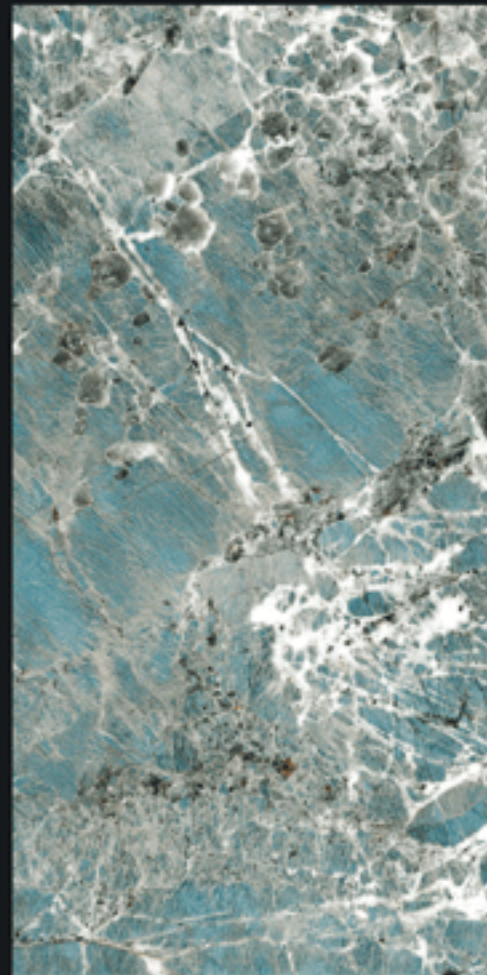

HIGH GLOSS+ FINISH