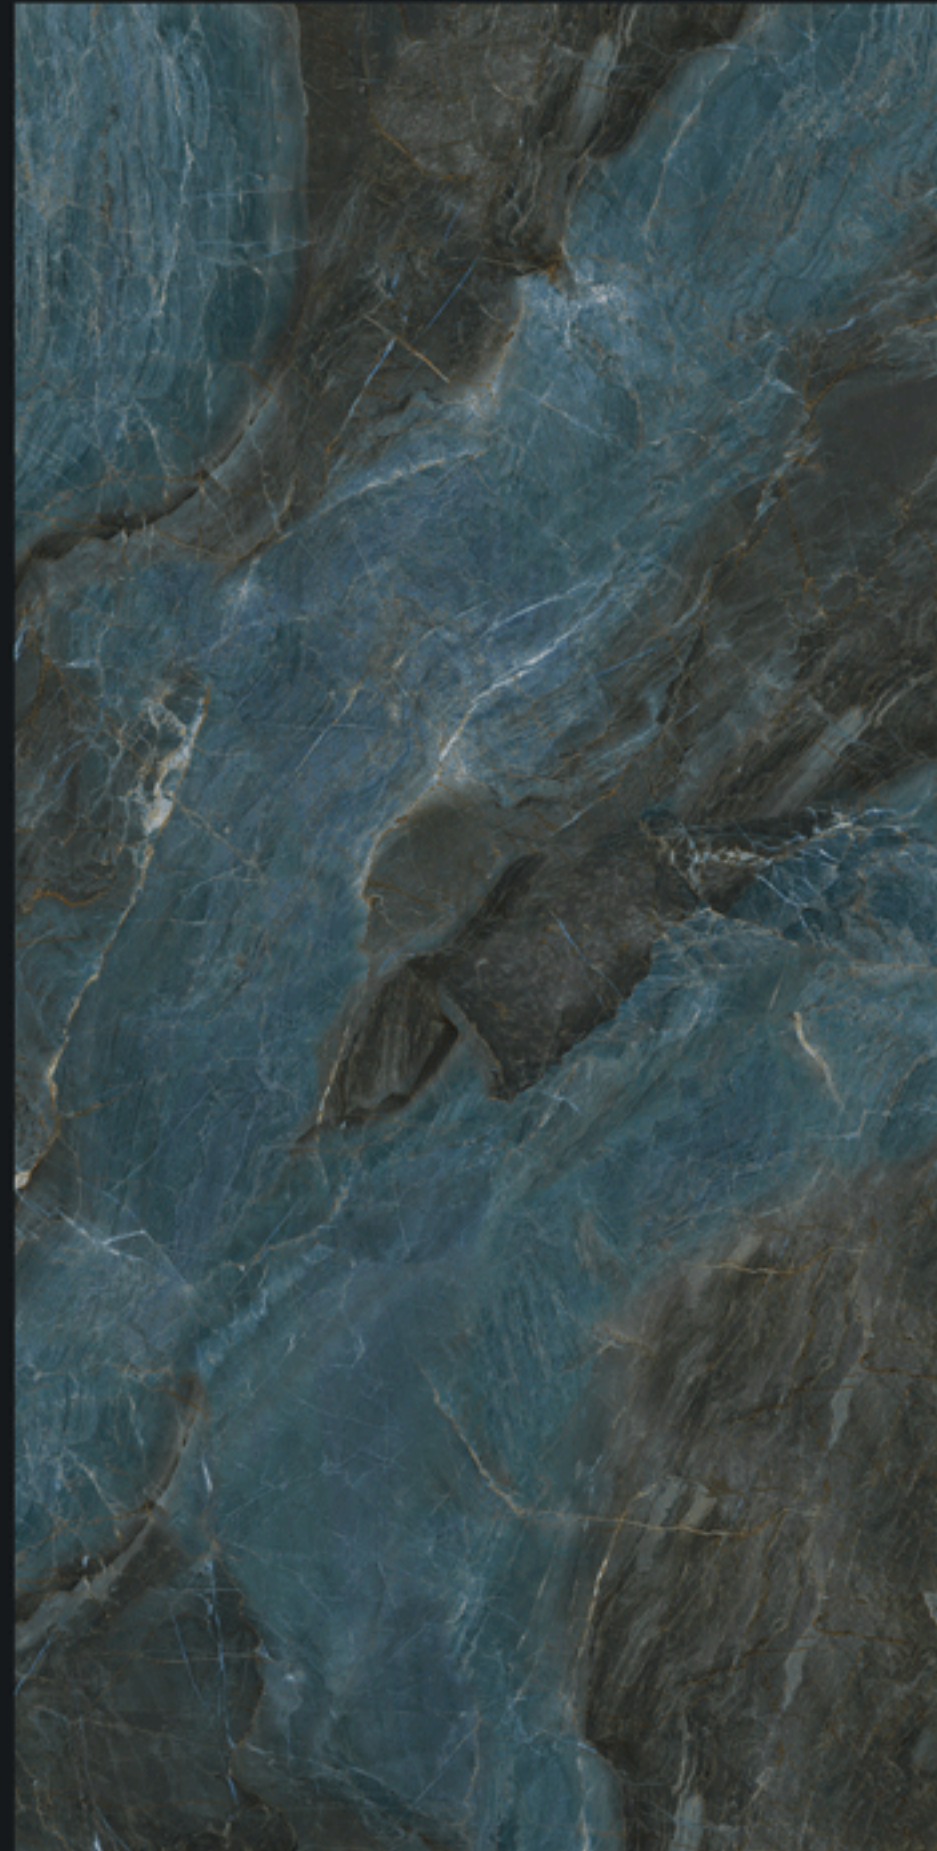

800X1600MM

Design.

MOTRICO ROSY

VIBRANT
COLLECTION

800x1600mm

NAIROBI AQUA

HIGH GLOSS+ FINISH

BLOSSOMING INSPIRATION