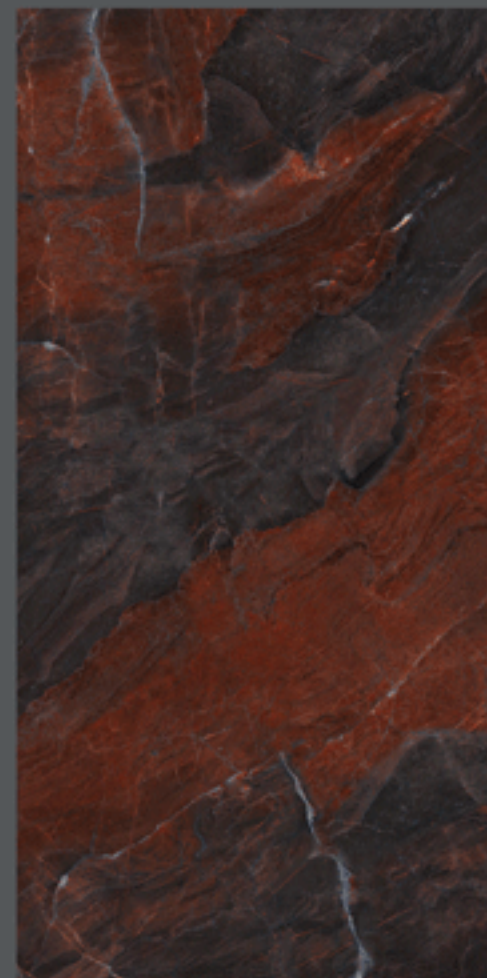

800X1600MM

Design.

NAIROBI AQUA

VIBRANT
COLLECTION

800x1600mm

NAIROBI ORANGE

HIGH GLOSS+ FINISH

Design.