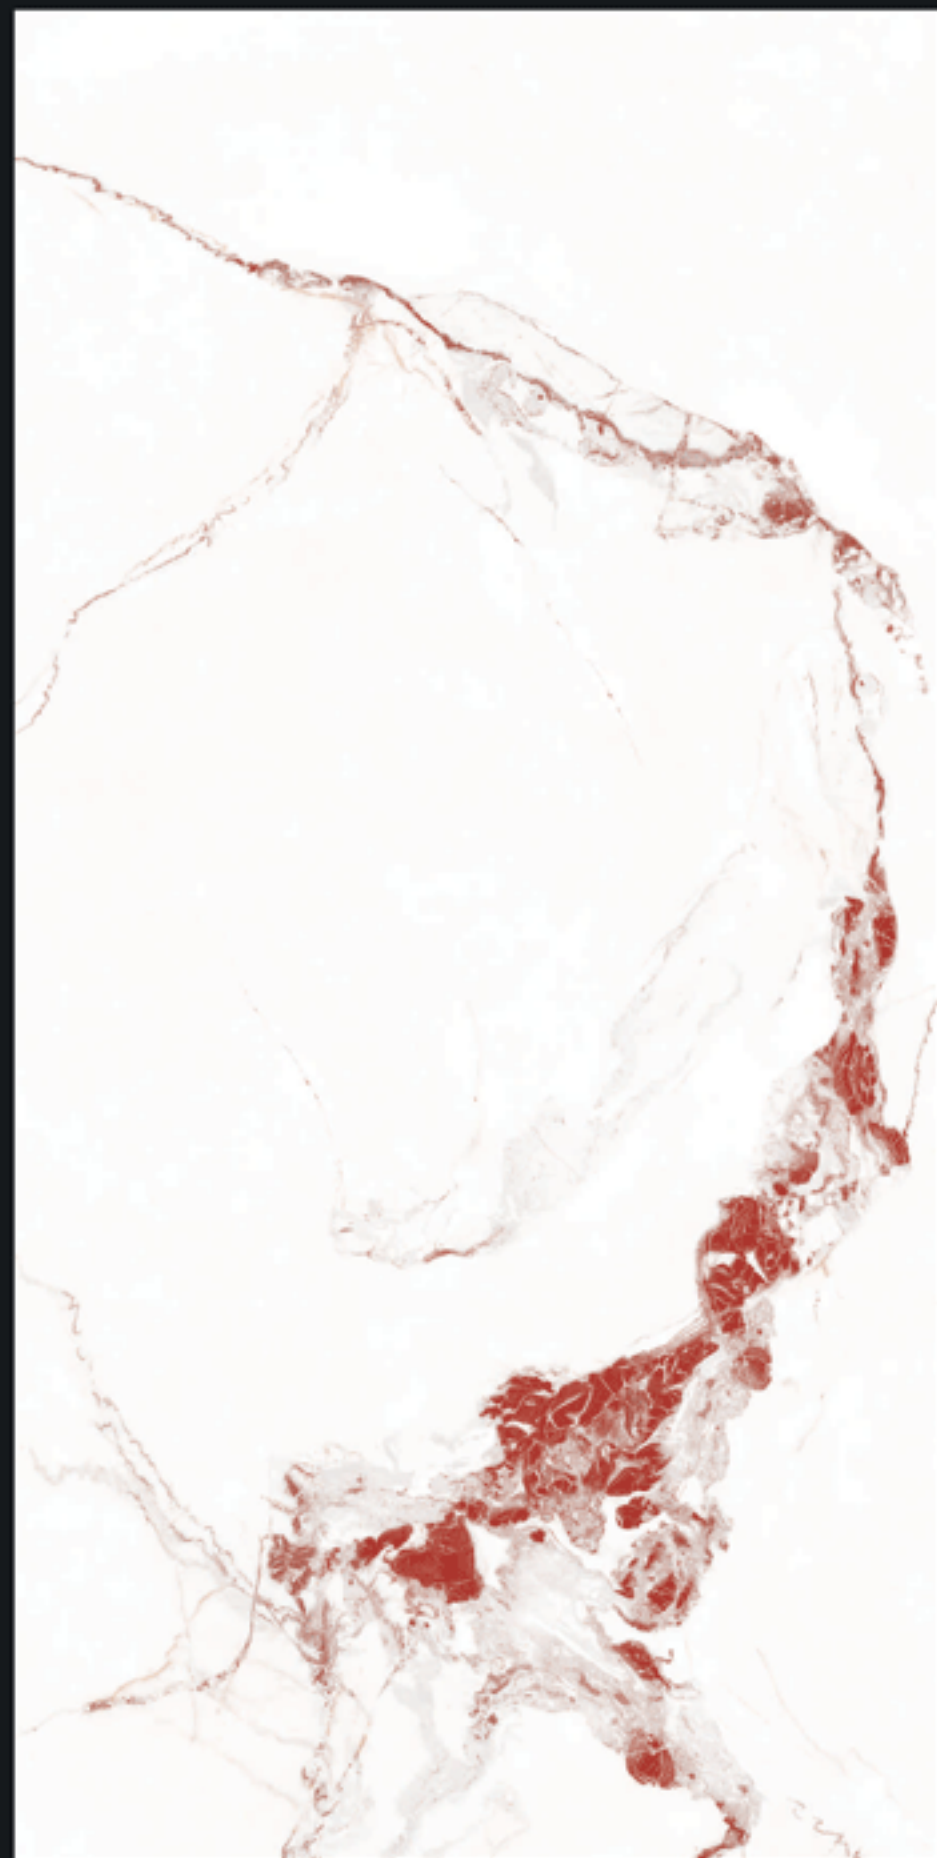

800x1600mm

VIOLA MERLIN

GLOSSY FINISH

KOSMA
COLLECTION

800x1600mm

VIOLA SCARLET

GLOSSY FINISH

EMULATE PERFECTION