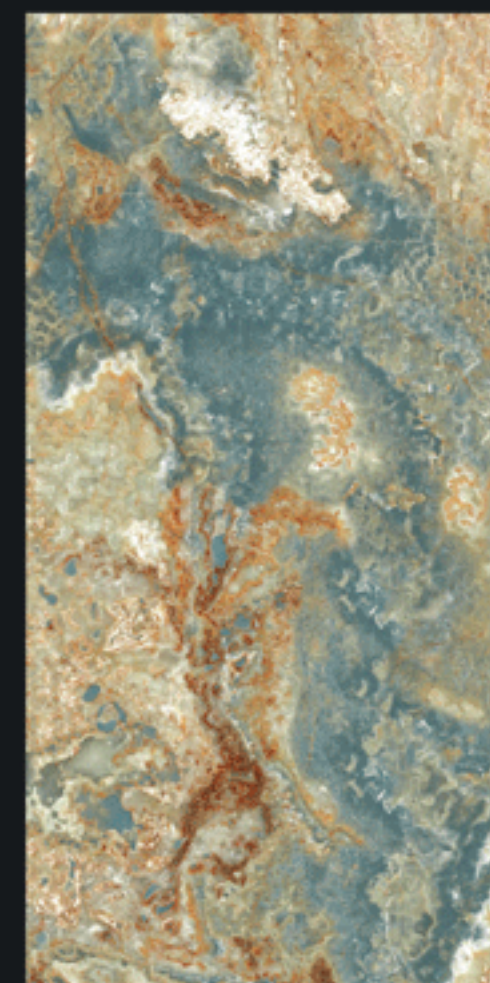

GLOSSY FINISH

KOSMA
COLLECTION

800x1600mm

ONYX ROYAL

GLOSSY FINISH

INTENSIVELY GRACIOUS

800X1600MM

Design.