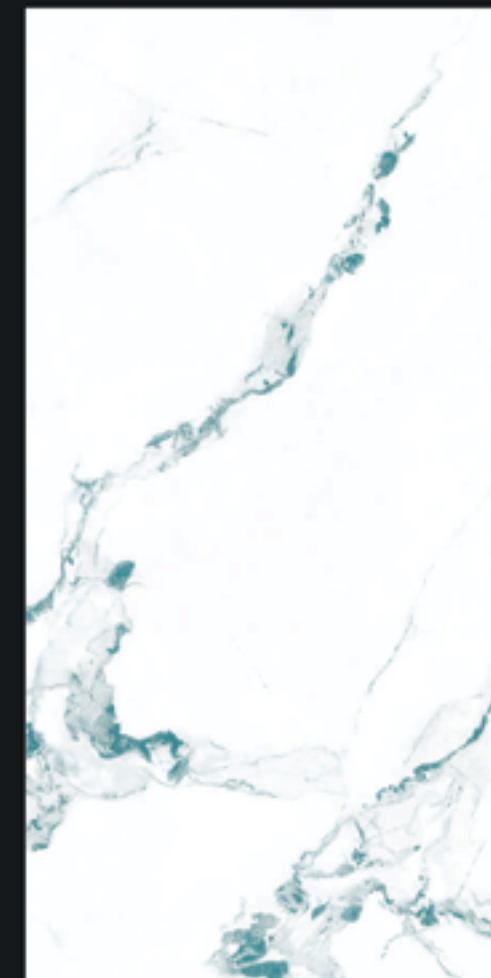

GLOSSY FINISH