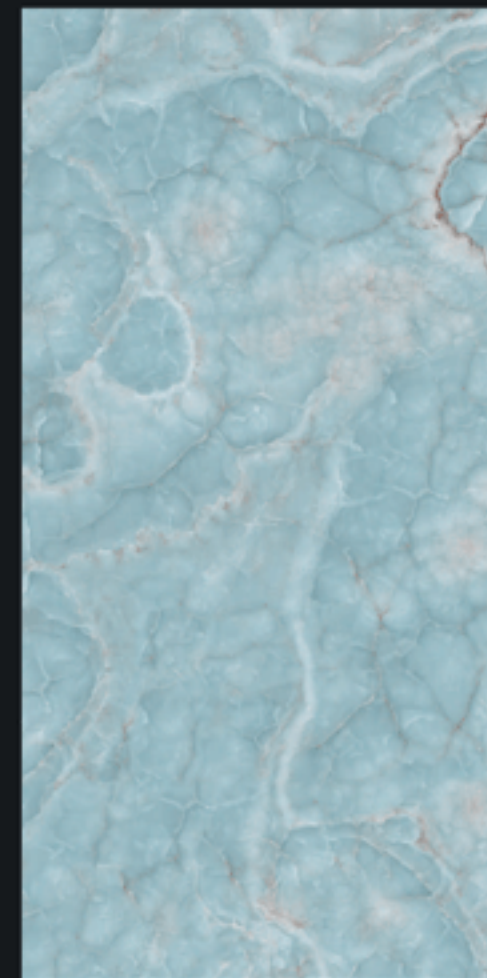

GLOSSY FINISH

Design.

ATLAS GREEN

KOSMA
COLLECTION

800x1600mm

CATALIST ONYX

GLOSSY FINISH

DISTINCT AESTHETIC