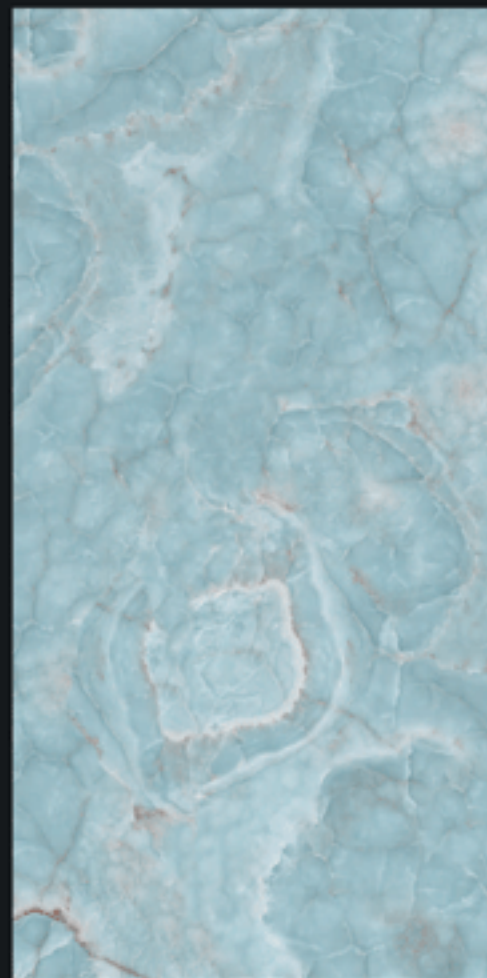

GLOSSY FINISH

Design.

ATLAS GREEN

KOSMA
COLLECTION

800x1600mm

CATALIST ONYX

GLOSSY FINISH

DISTINCT AESTHETIC