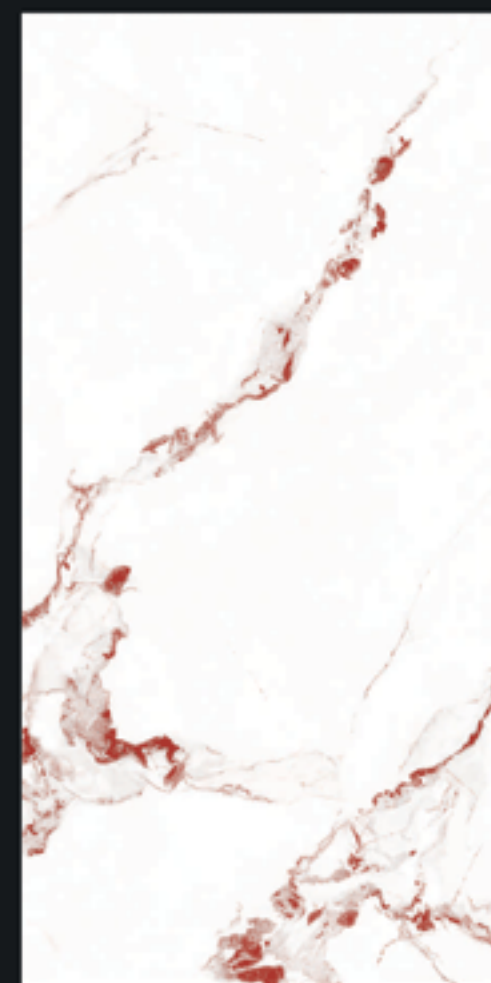

800x1600mm

VIOLA MERLIN

GLOSSY FINISH

KOSMA
COLLECTION

800x1600mm

VIOLA SCARLET

GLOSSY FINISH

EMULATE PERFECTION