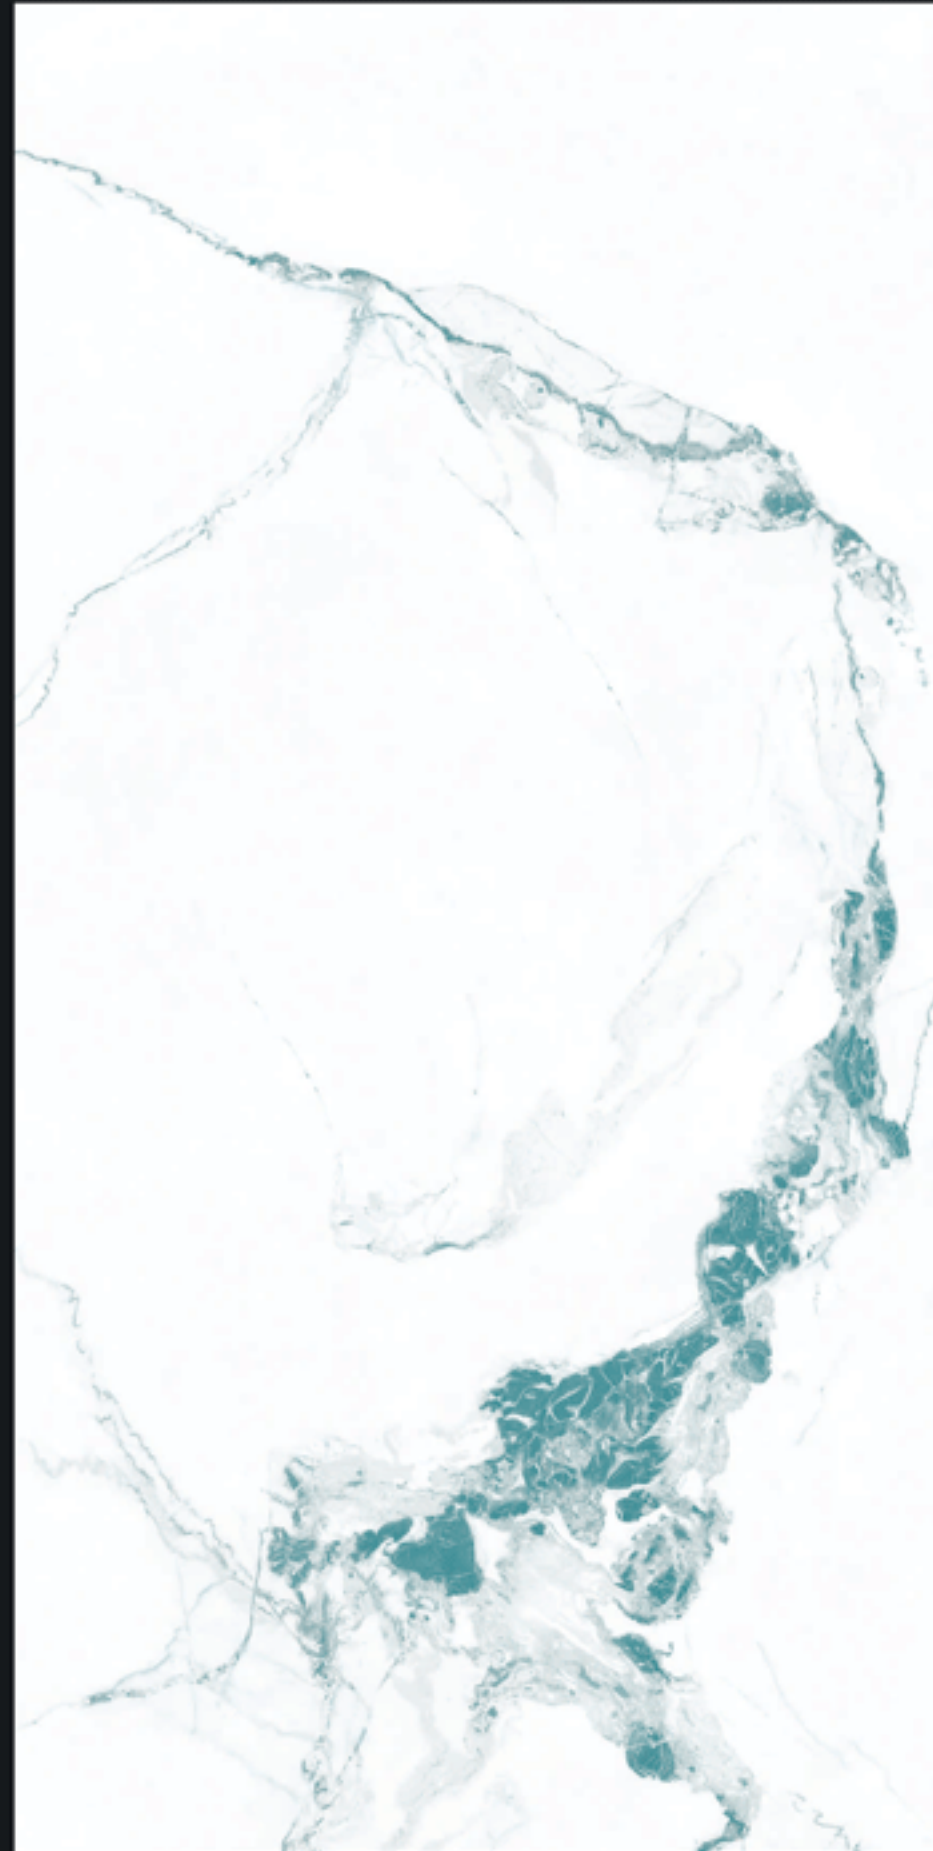

KOSMA
COLLECTION

800x1600mm

VIOLA MERLIN