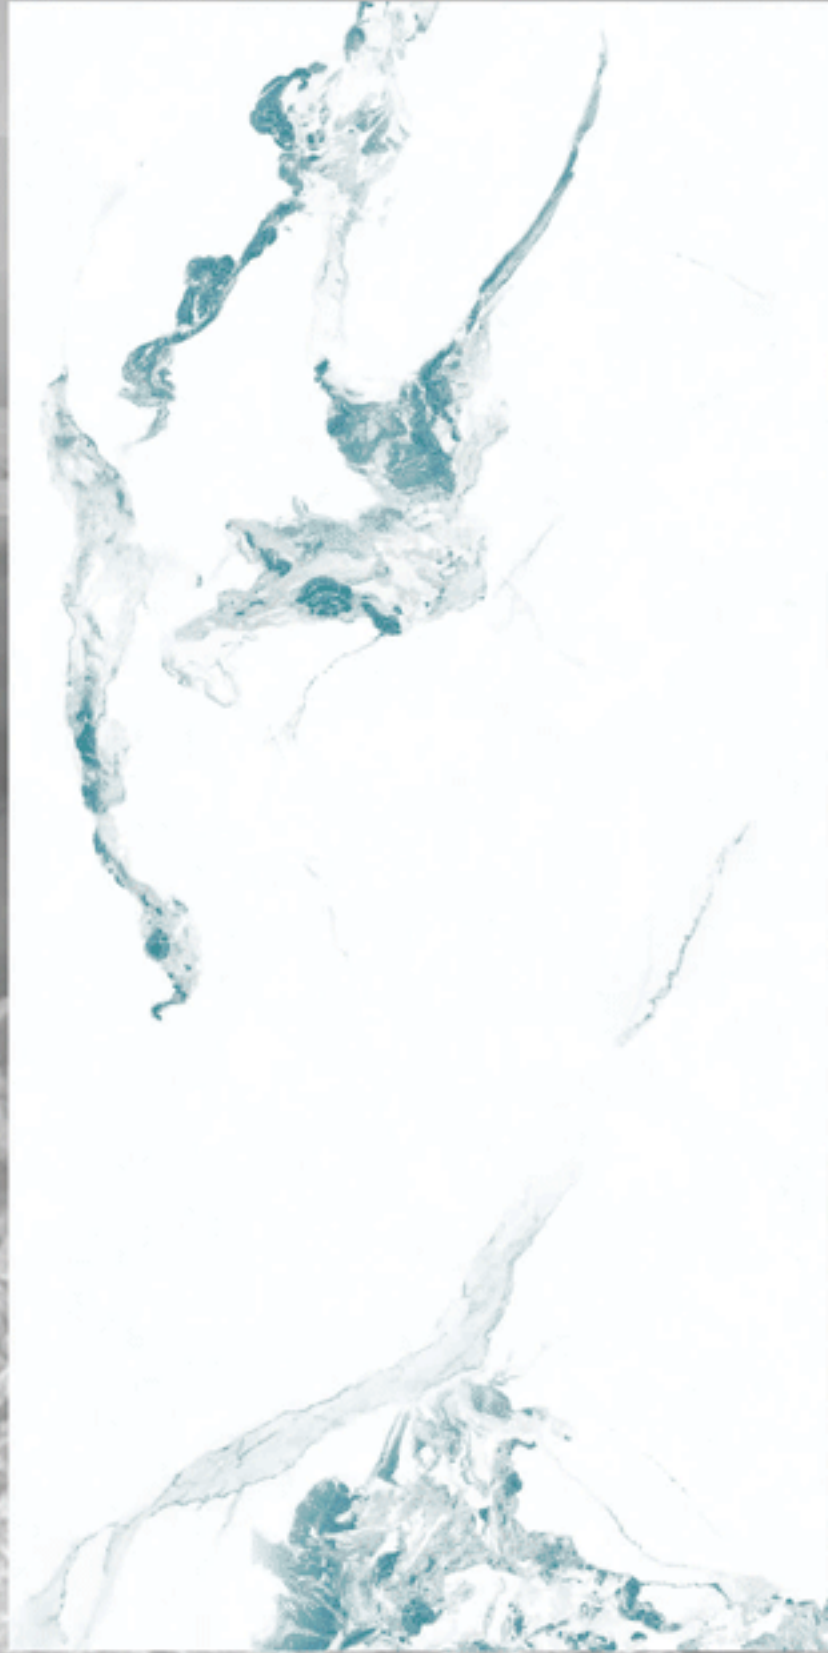

**NEXT TO
NATURE**

KOSMA
COLLECTION

**GVT-PGVT
800X1600MM**

REDEFINED

SURFACES

GVTPGVT

800X1600MM

NATURAL BLEND OF TRADITION