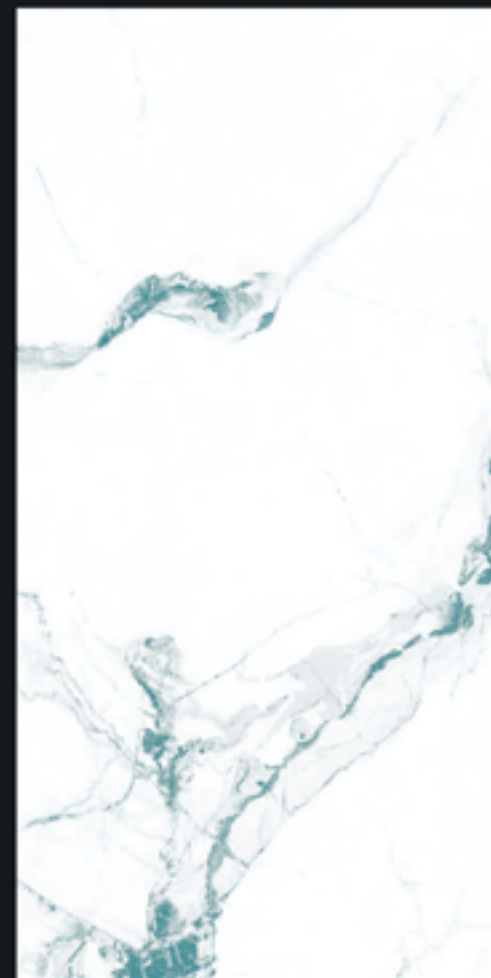

GLOSSY FINISH