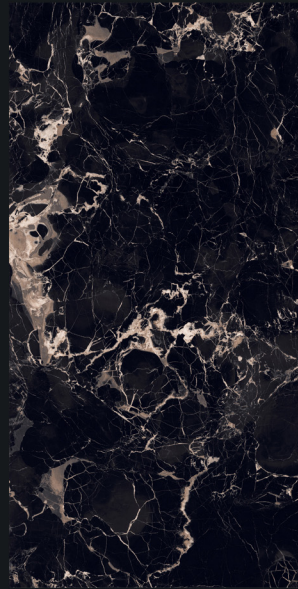

HIGH GLOSS FINISH