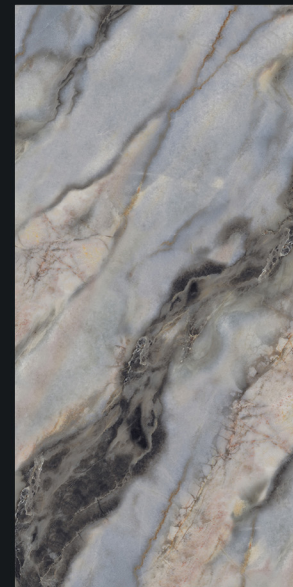

HIGH GLOSS FINISH