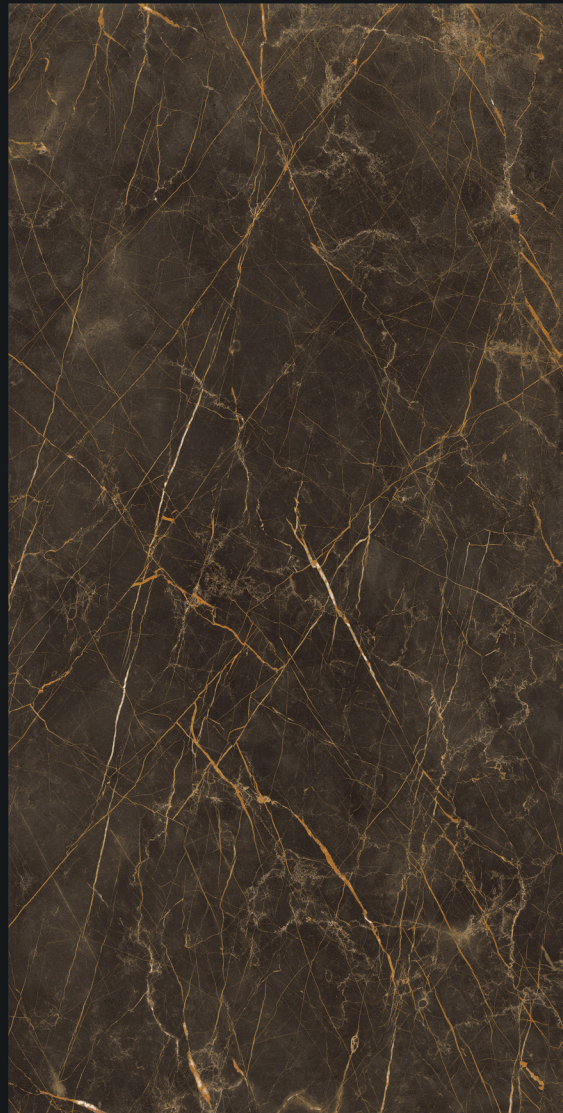

Gleam
COLLECTION

800x1600mm

METAL RUST