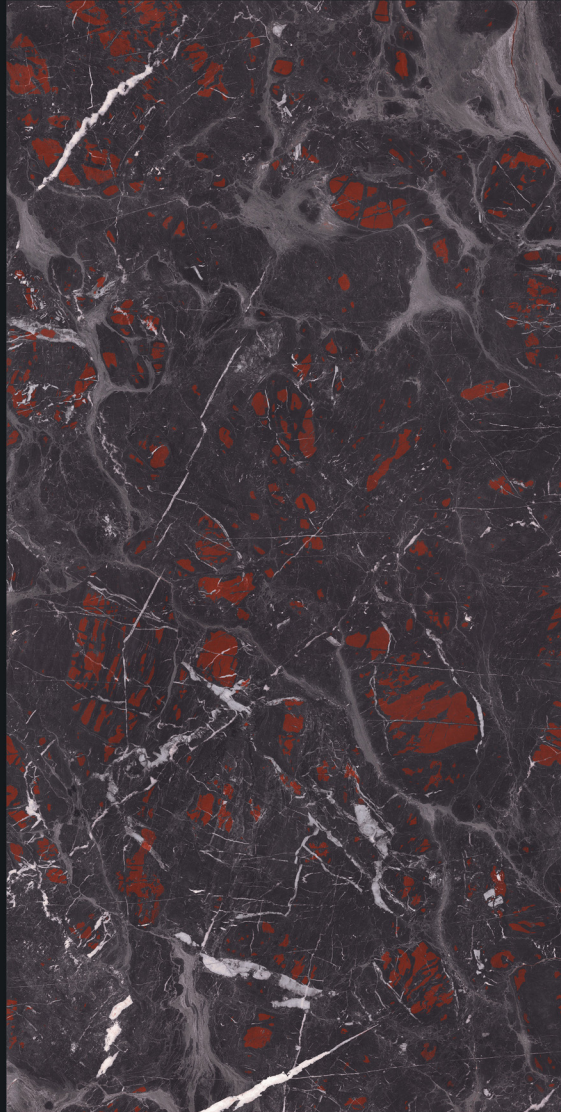

VIBRANT
COLLECTION

800x1600mm

BLACK BERRY