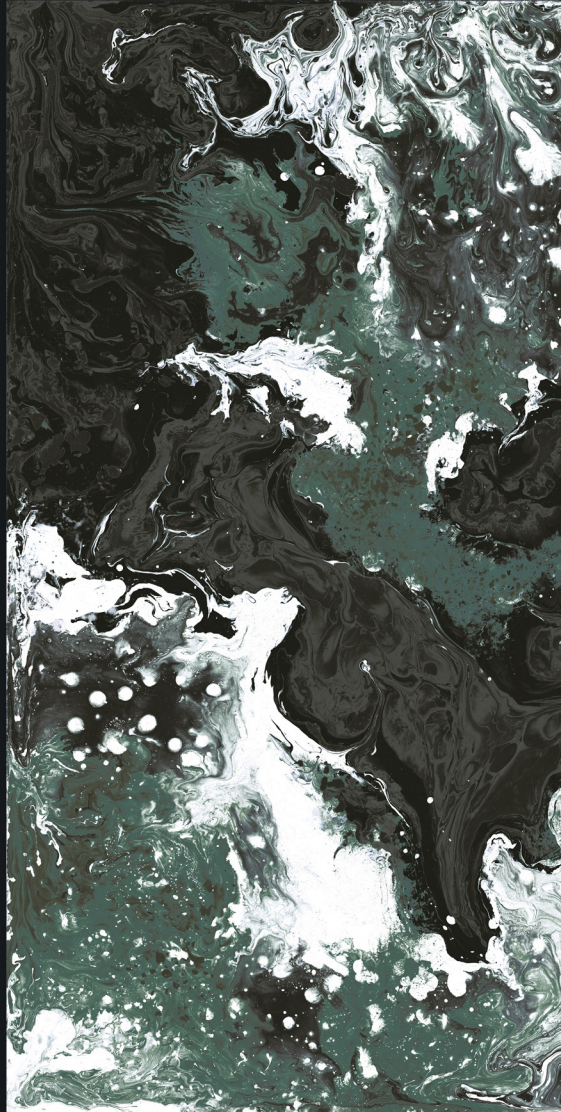

VIBRANT
COLLECTION

800x1600mm

ARTISTIC PERSIAN GREEN