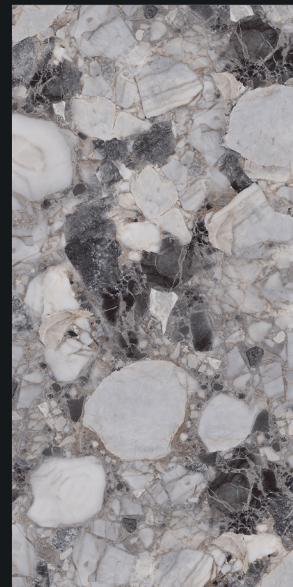

HIGH GLOSS FINISH