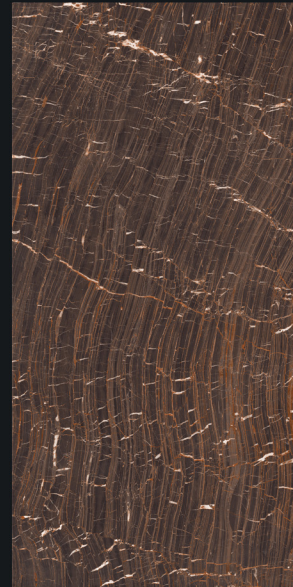

The background features a watercolor-style illustration of a landscape. On the left, there are warm, earthy tones of brown and orange, with a large, detailed autumn leaf in the upper left and a pine branch in the lower right. The right side of the image is a plain, light beige color. The text 'MODERN & ART' is overlaid on the left side, and 'GVT-PGVT 800X1600MM' is in the bottom right corner.

HIGH GLOSS FINISH

Gleam
COLLECTION

800x1600mm

BRAZILIAN POTHERO

HIGH GLOSS FINISH

Gleam
COLLECTION

800x1600mm

METAL RUST

HIGH GLOSS FINISH

Gleam
COLLECTION

800x1600mm

PANDA CLASSIC

HIGH GLOSS FINISH

VIBRANT
COLLECTION

800x1600mm

POCCACHO

HIGH GLOSS FINISH

Gleam
COLLECTION

800x1600mm

VOLGA BLACK

HIGH GLOSS FINISH

Gleam
COLLECTION

800x1600mm

EMPIRE STONE