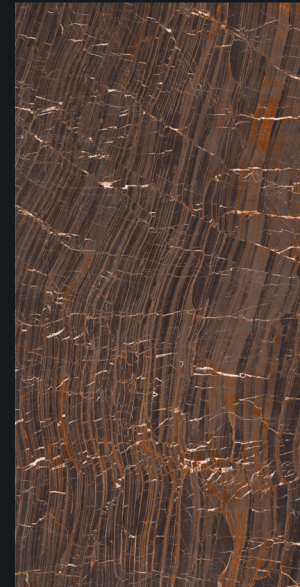

HIGH GLOSS FINISH