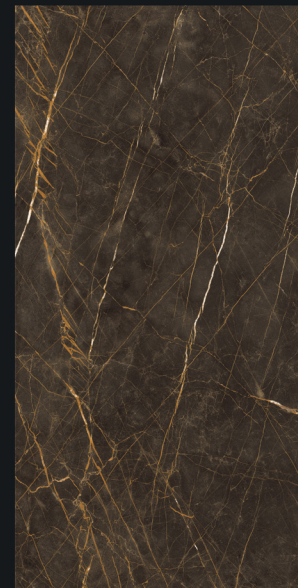

HIGH GLOSS FINISH