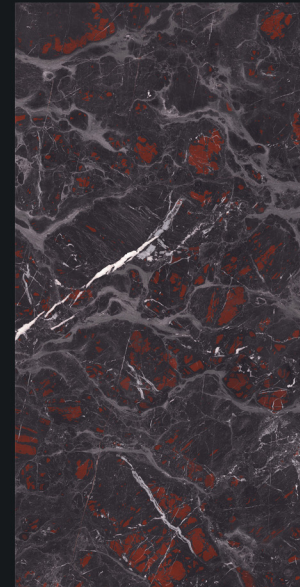

HIGH GLOSS FINISH