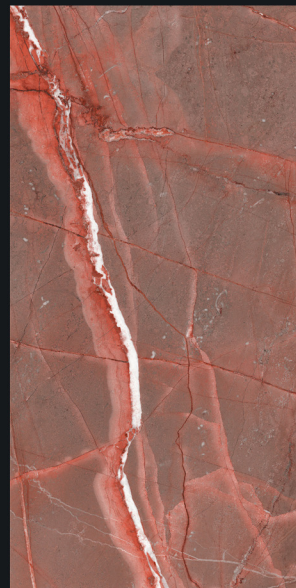

The background features a watercolor-style illustration of a landscape. On the left, there are warm, earthy tones of brown and orange, with a large, detailed autumn leaf in the upper left and a pine branch in the lower right. The right side of the image is a plain, light beige color. The text 'MODERN & ART' is overlaid on the left side, and 'GVT-PGVT 800X1600MM' is in the bottom right corner.

MODERN & ART

GVT-PGVT
800X1600MM

REDEFINED

SURFACES

GVT PGVT

800X1600MM

SEVERITY OF DESIGNS

A collection that plays on the textures of art and nature-inspired accents that provide a quality background and delicate beauty. They bring elegance to any interior, urging the beholder to touch and admire them.

HIGH GLOSS FINISH

Gleam
COLLECTION

800x1600mm

PANDA CLASSIC

HIGH GLOSS FINISH

VIBRANT
COLLECTION

800x1600mm

POCCACHO

HIGH GLOSS FINISH

Gleam
COLLECTION

800x1600mm

VOLGA BLACK

HIGH GLOSS FINISH

Gleam
COLLECTION

800x1600mm

EMPIRE STONE