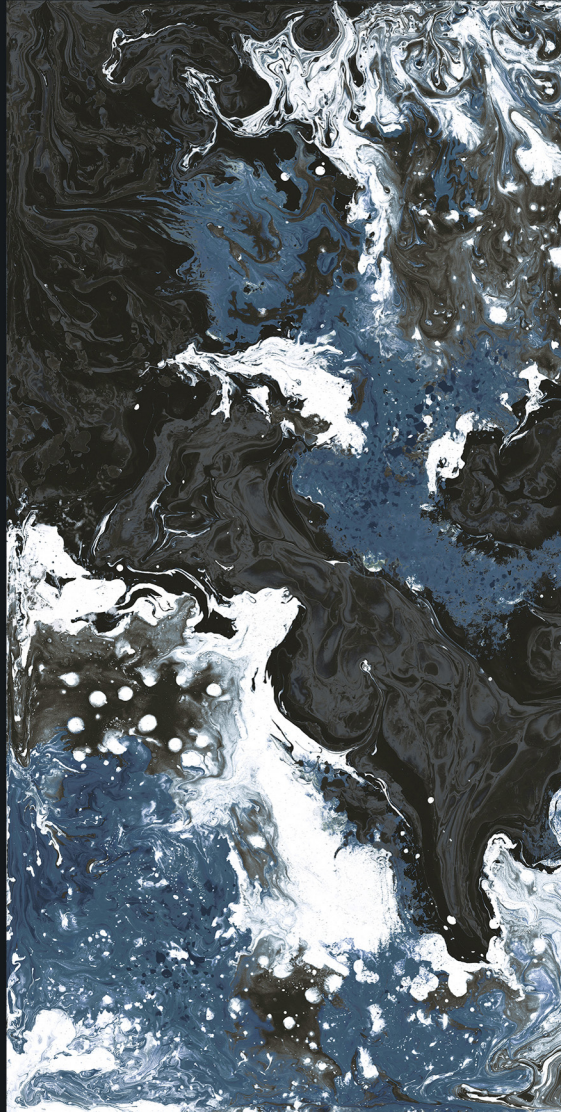

The background features a watercolor-style illustration of a landscape. On the left, there are warm, earthy tones of brown and orange, with a large, detailed autumn leaf in the upper left and a pine branch in the lower right. The right side of the image is a plain, light beige color. The text 'MODERN & ART' is overlaid on the left side, and 'GVT-PGVT 800X1600MM' is in the bottom right corner.

HIGH GLOSS+ FINISH

VIBRANT
COLLECTION

800x1600mm

ARTISTIC PERSIAN GREEN

HIGH GLOSS+ FINISH

VIBRANT
COLLECTION

800x1600mm

ARTISTIC RUBY RED

HIGH GLOSS+ FINISH