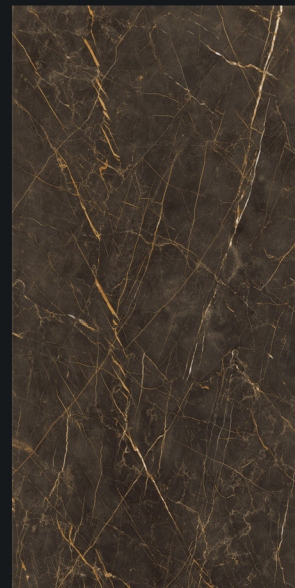

HIGH GLOSS FINISH