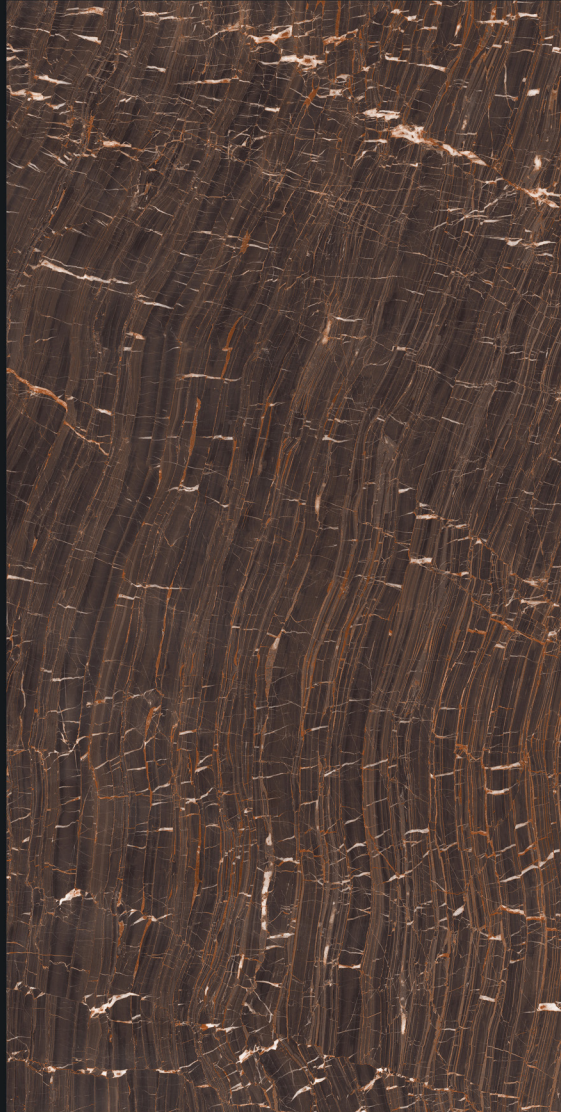

Gleam
COLLECTION

800x1600mm

BRAZILIAN POTHERO