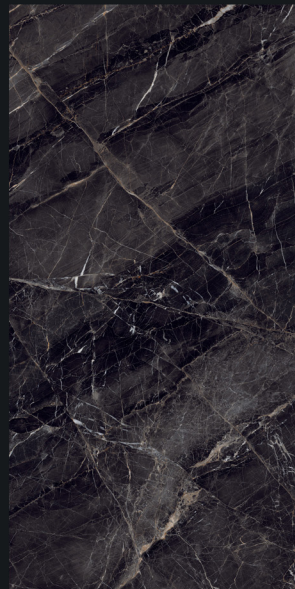

HIGH GLOSS FINISH

Gleam
COLLECTION

800x1600mm

VOLGA BLACK

HIGH GLOSS FINISH

Gleam
COLLECTION

800x1600mm

EMPIRE STONE