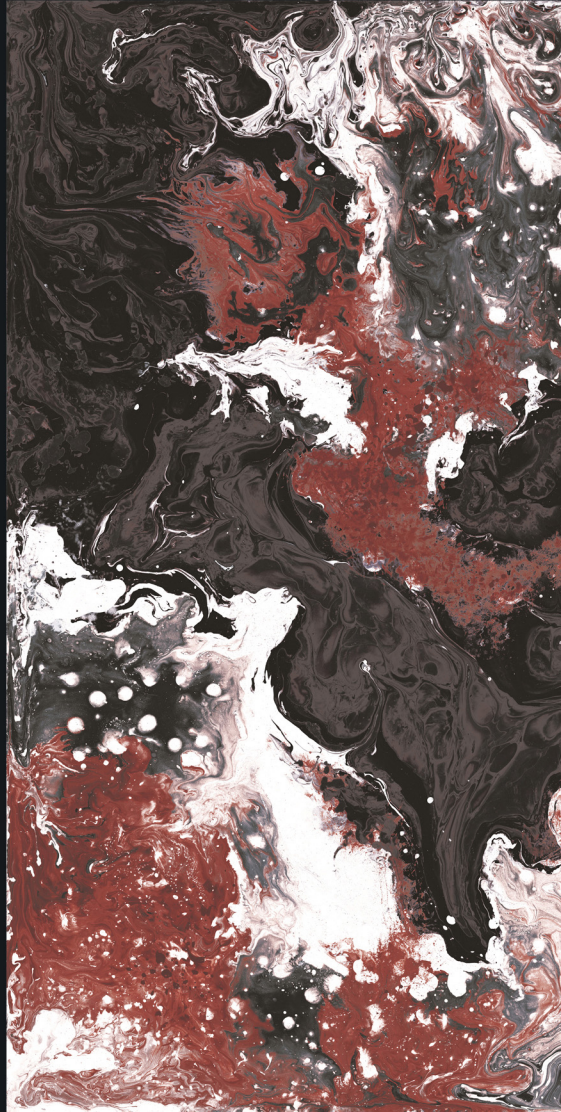

The background features a watercolor-style illustration of a landscape. On the left, there are warm, earthy tones of brown and orange, with a large, detailed autumn leaf in the upper left and a pine branch in the lower right. The right side of the image is a plain, light beige color. The text 'MODERN & ART' is overlaid on the left side, and 'GVT-PGVT 800X1600MM' is in the bottom right corner.

FEATURING THE BEAUTY

By combining the patterns and textures with pure pigments transformed into a new and ever-changing tiling option. The wide range of shades, sizes, and thicknesses broadens the design possibilities offered by the collection creates the mesmerizing and naturalistic appeal for every ambiances.

HIGH GLOSS+ FINISH

VIBRANT
COLLECTION

800x1600mm

ARTISTIC PERSIAN GREEN

HIGH GLOSS+ FINISH

VIBRANT
COLLECTION

800x1600mm

ARTISTIC RUBY RED

HIGH GLOSS+ FINISH