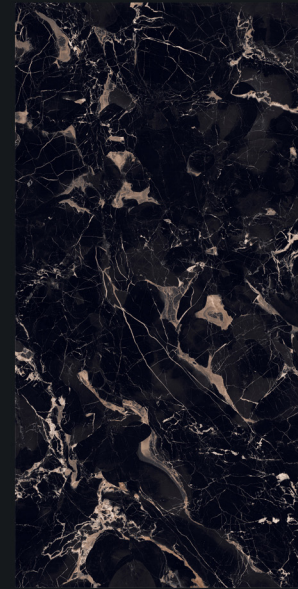

HIGH GLOSS FINISH