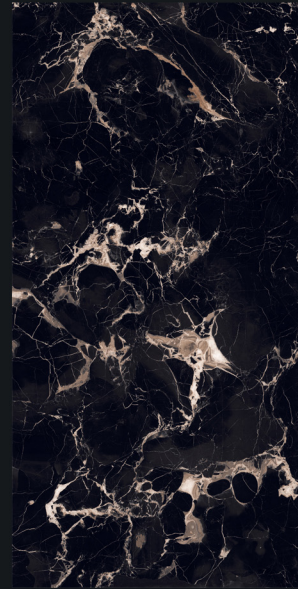

HIGH GLOSS FINISH