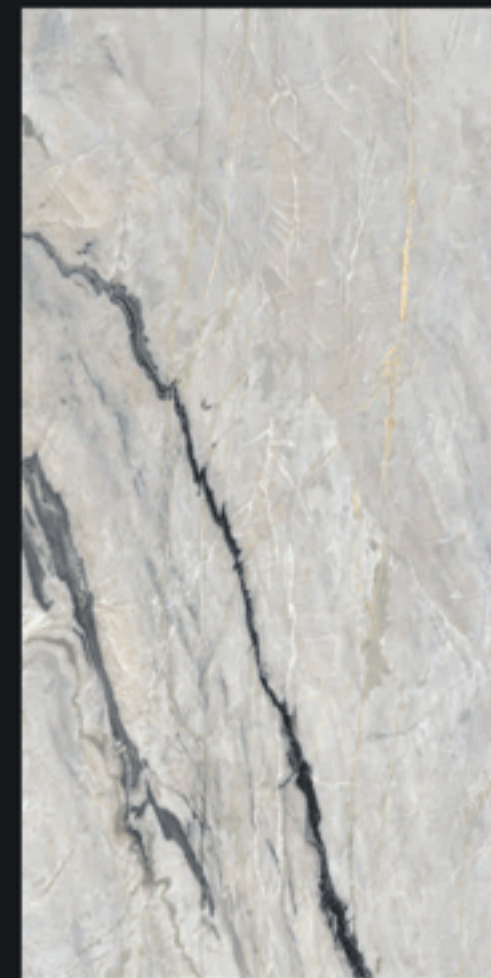

GRACE
COLLECTION

800x1600mm

VICTORIA STERLING

GLOSSY FINISH

GRACE
COLLECTION

800x1600mm

VOLKA MONET

GLOSSY FINISH