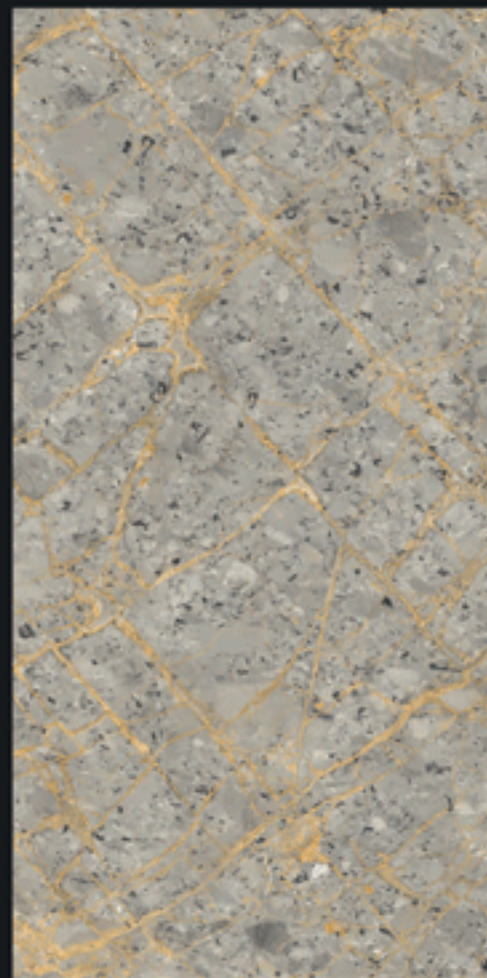

GLOSSY FINISH