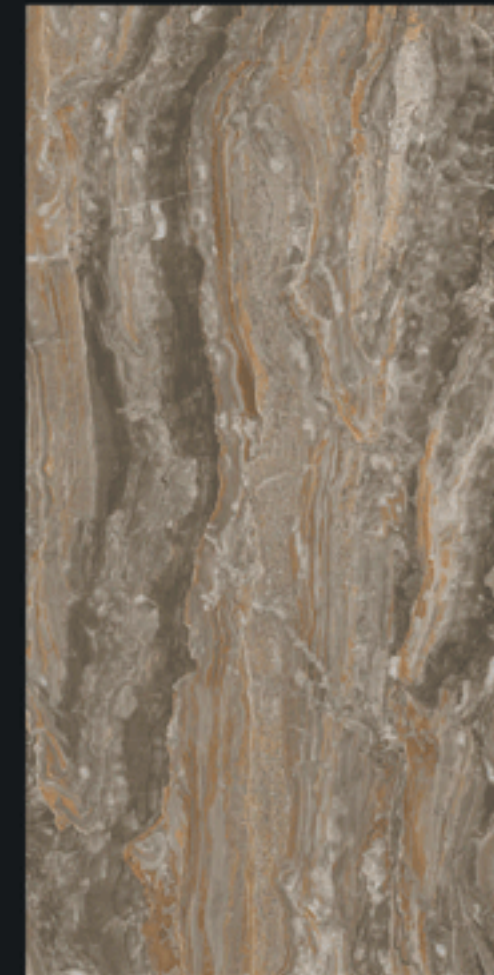

GLOSSY FINISH