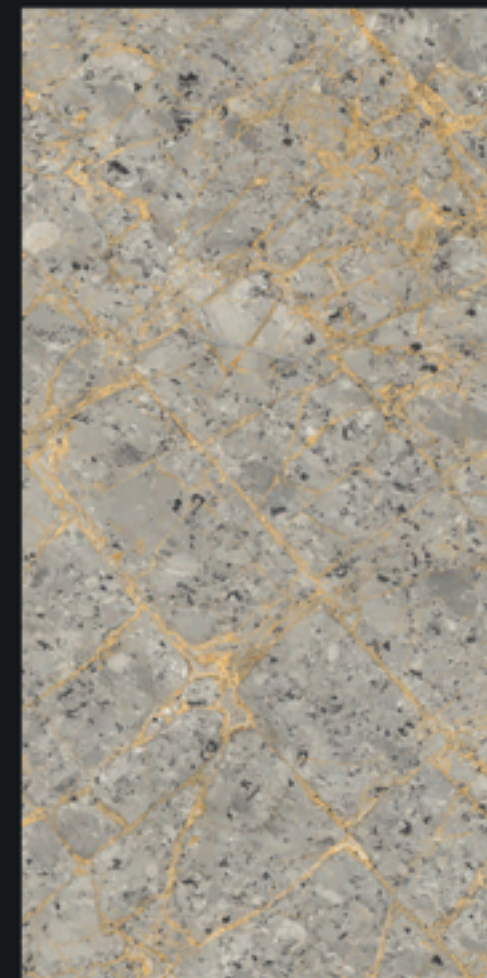

GLOSSY FINISH