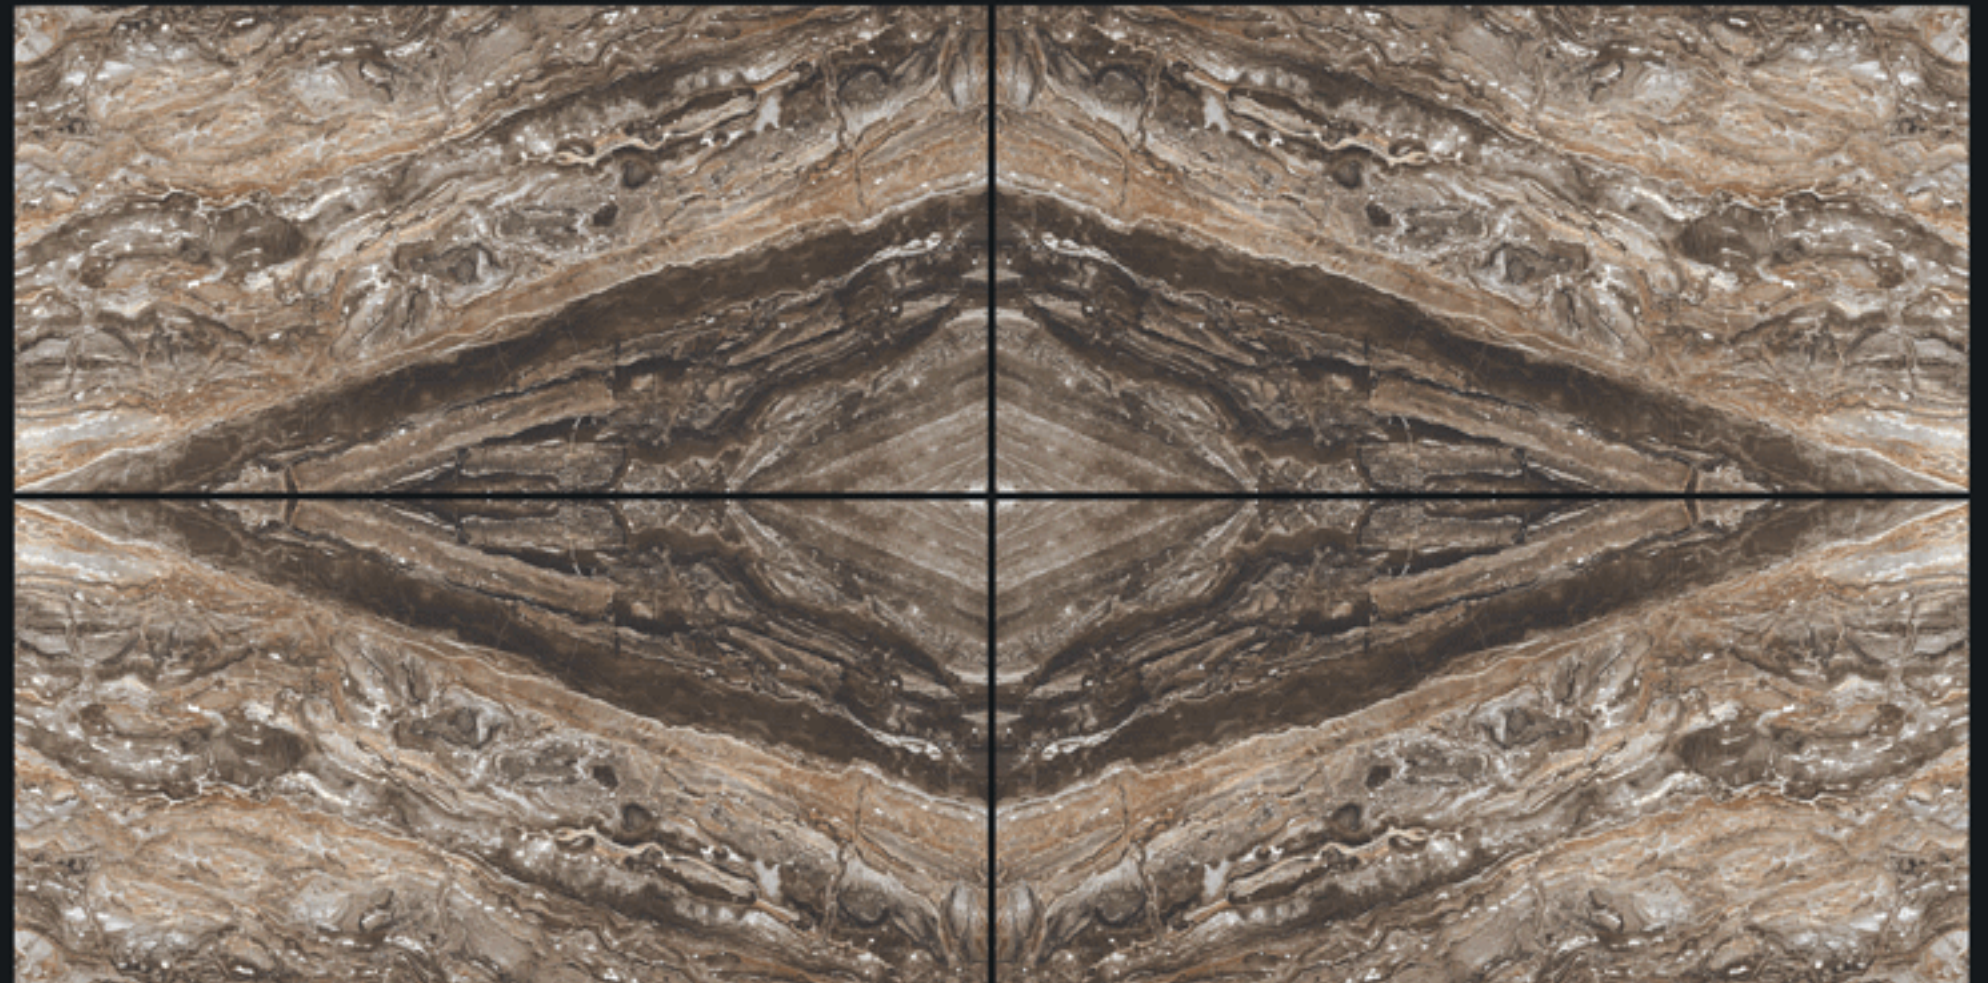

GLOSSY FINISH

Book Match