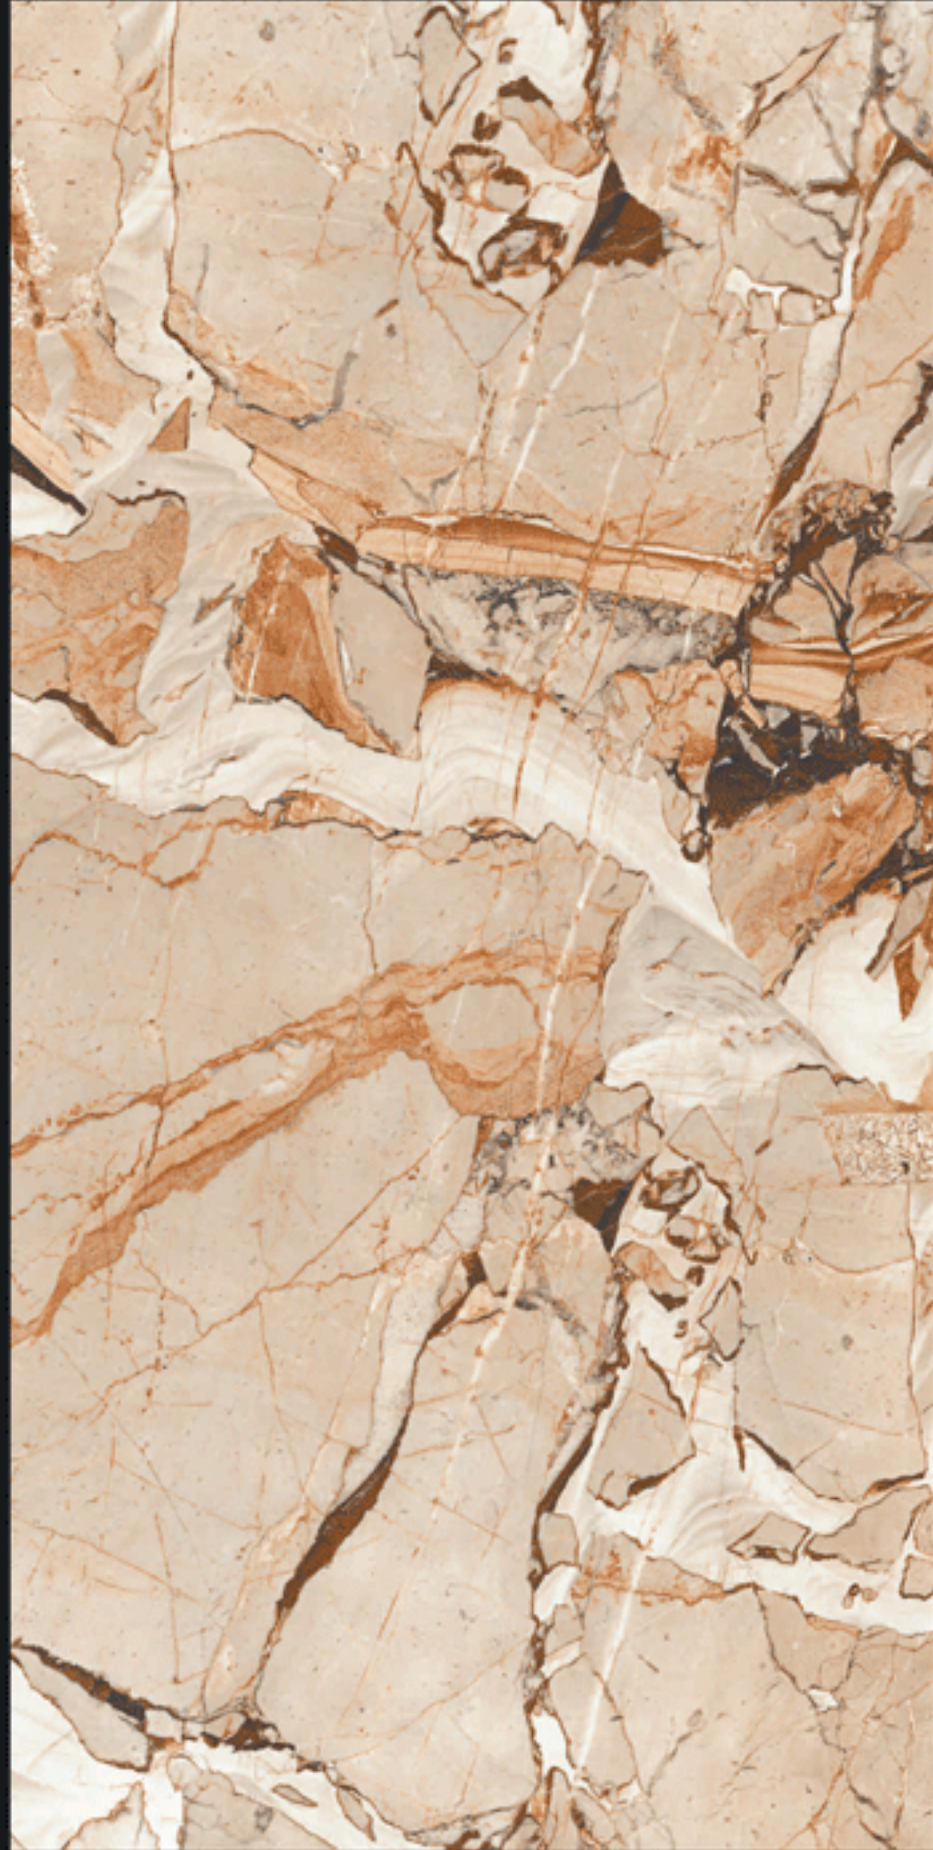

GRACE
COLLECTION

800x1600mm

ALASKA NATURAL

GLOSSY FINISH

GRACE
COLLECTION

800x1600mm

ANTICO PEACH

GLOSSY FINISH