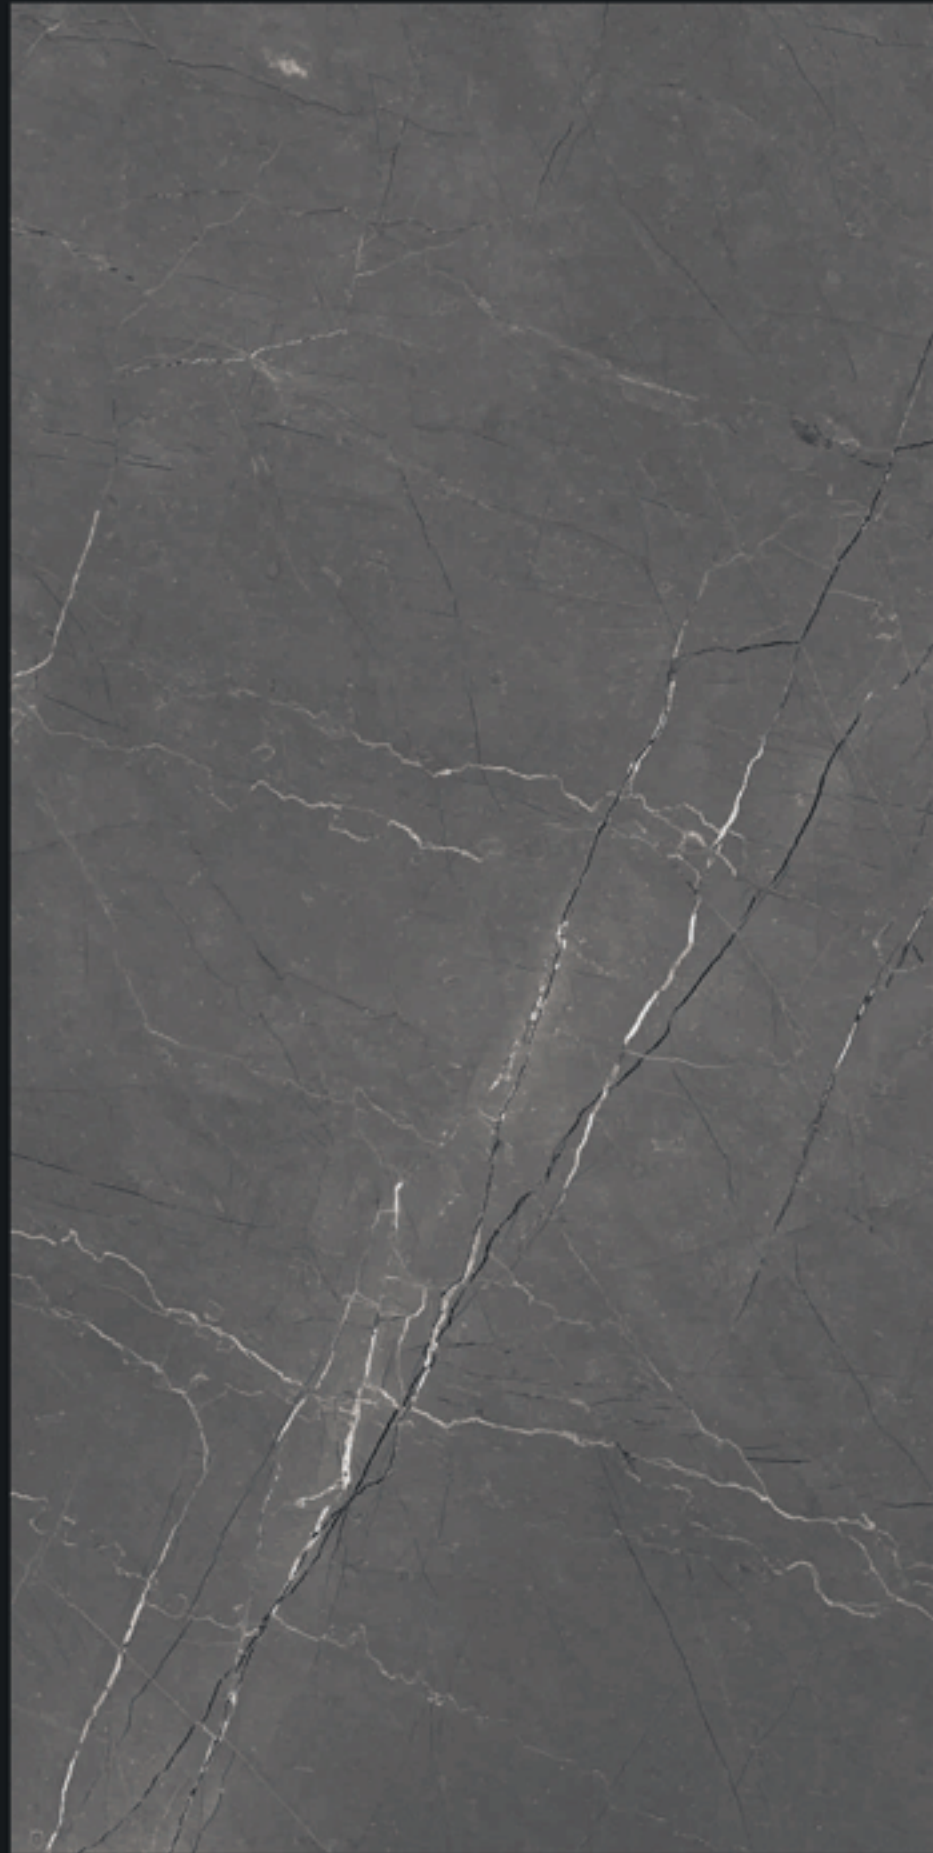

GRACE
COLLECTION

800x1600mm

ARMANI NEGRO