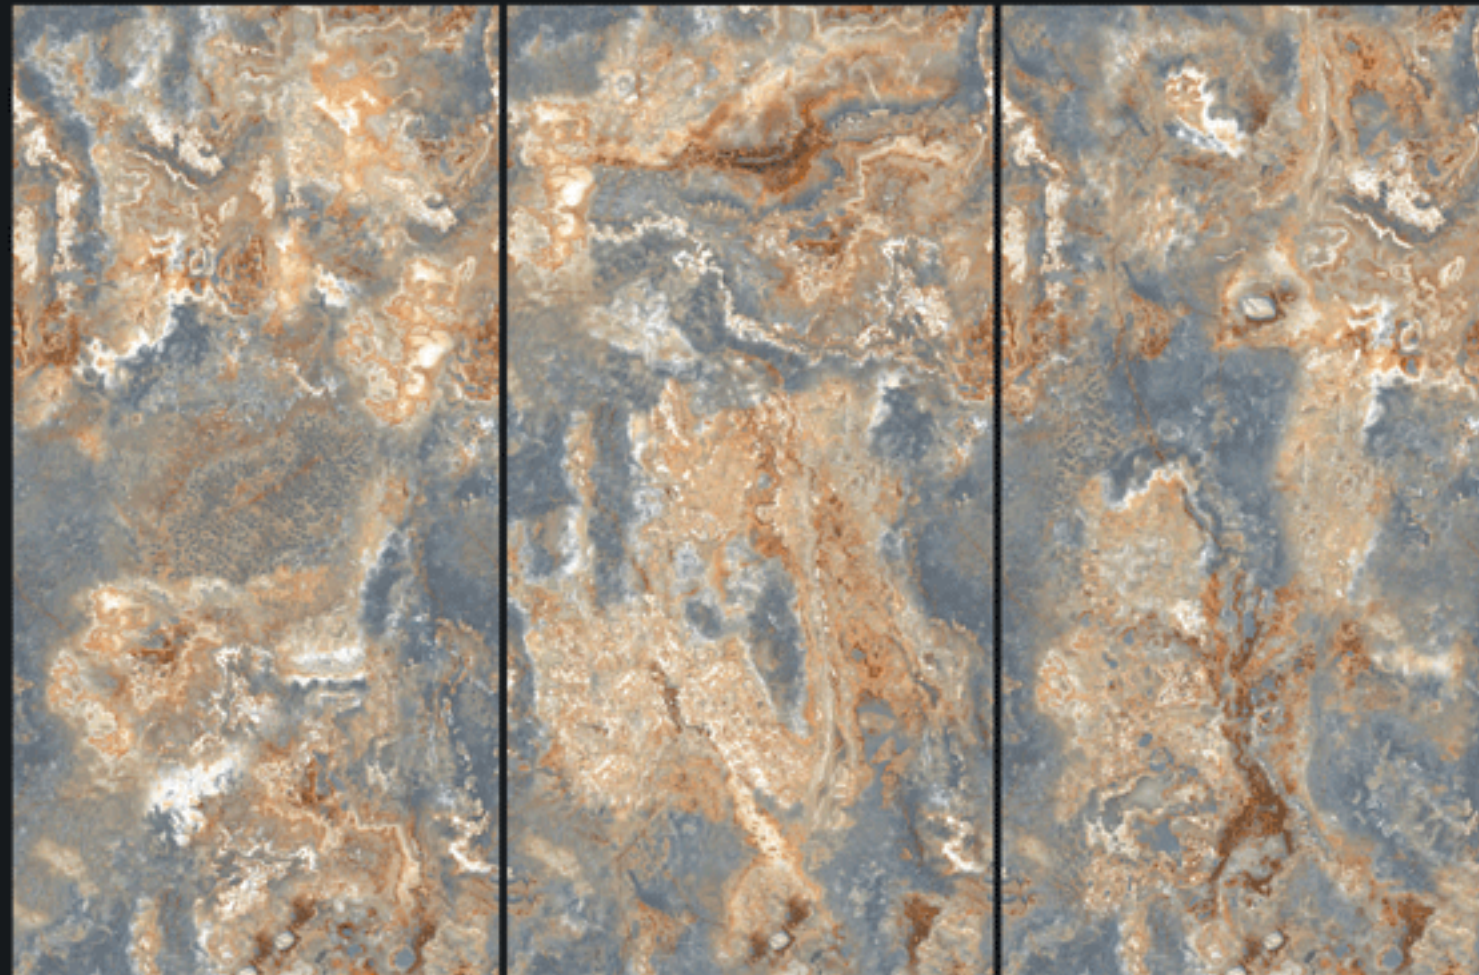

Book Match

GRACE
COLLECTION

800x1600mm

ENDLESS 001

GLOSSY FINISH

GRACE
COLLECTION

800x1600mm

ENDLESS 002