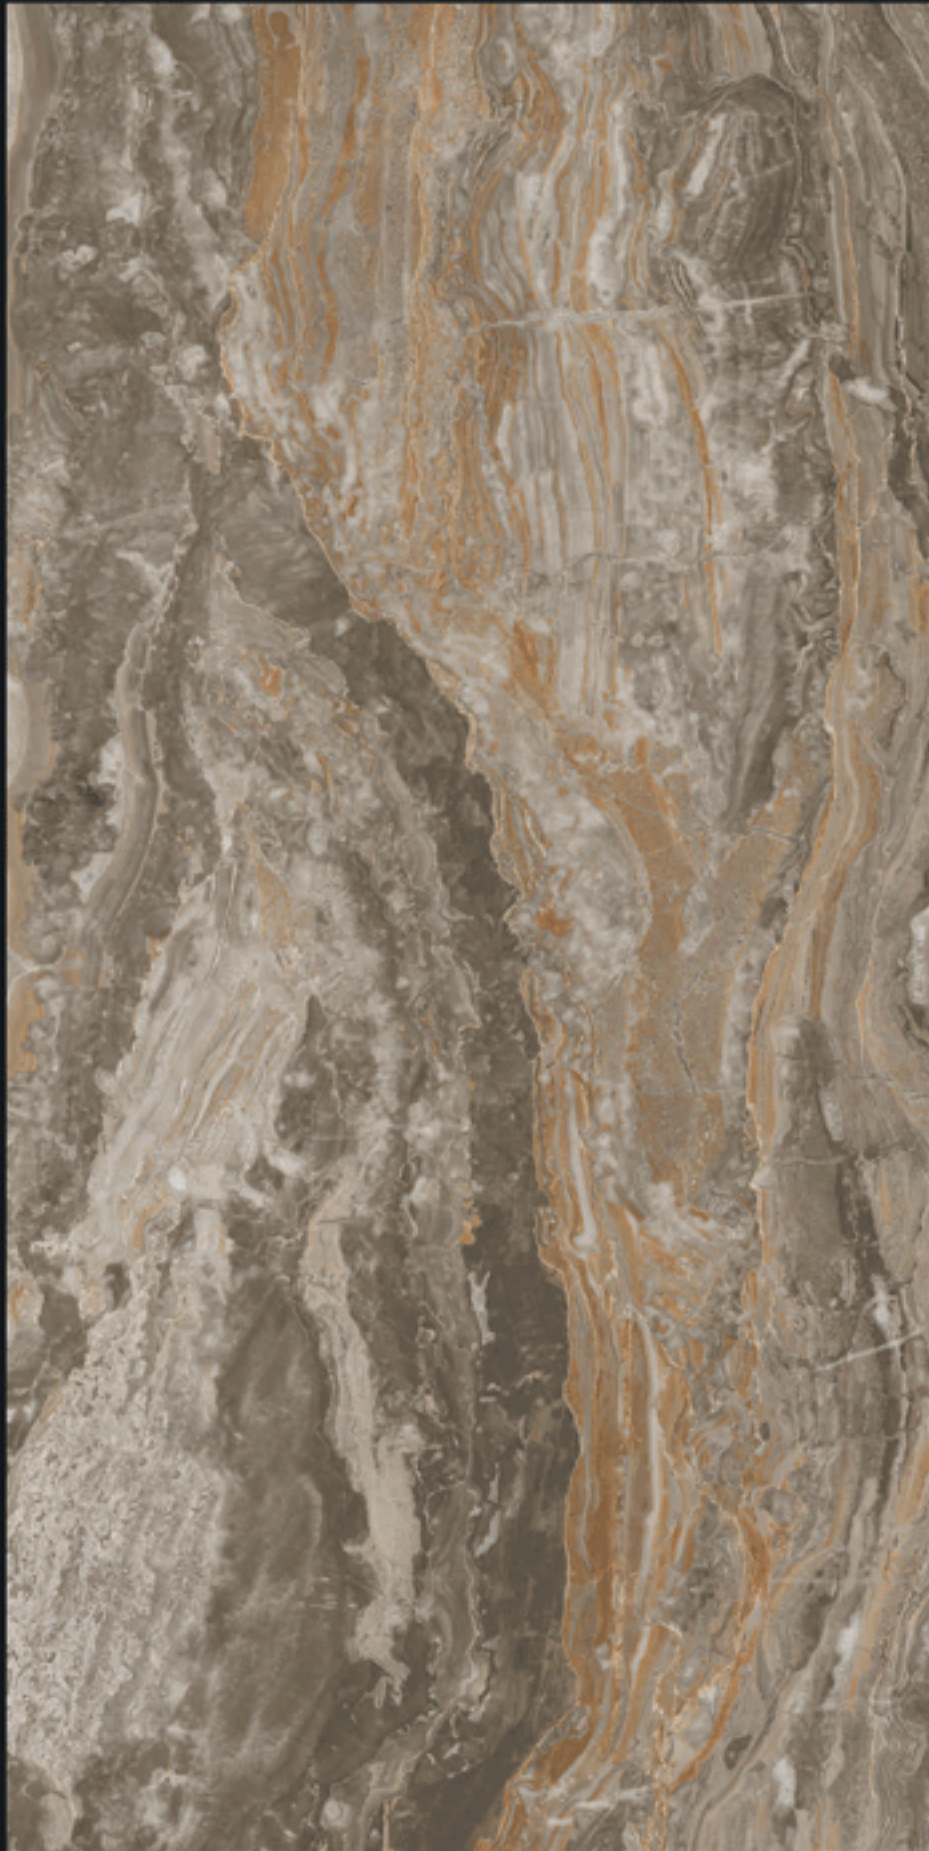

RIVER BROWN

GRACE
COLLECTION

800x1600mm

ROMAN GRAPHITE

GLOSSY FINISH

GRACE
COLLECTION

800x1600mm

ROSSO OMANO