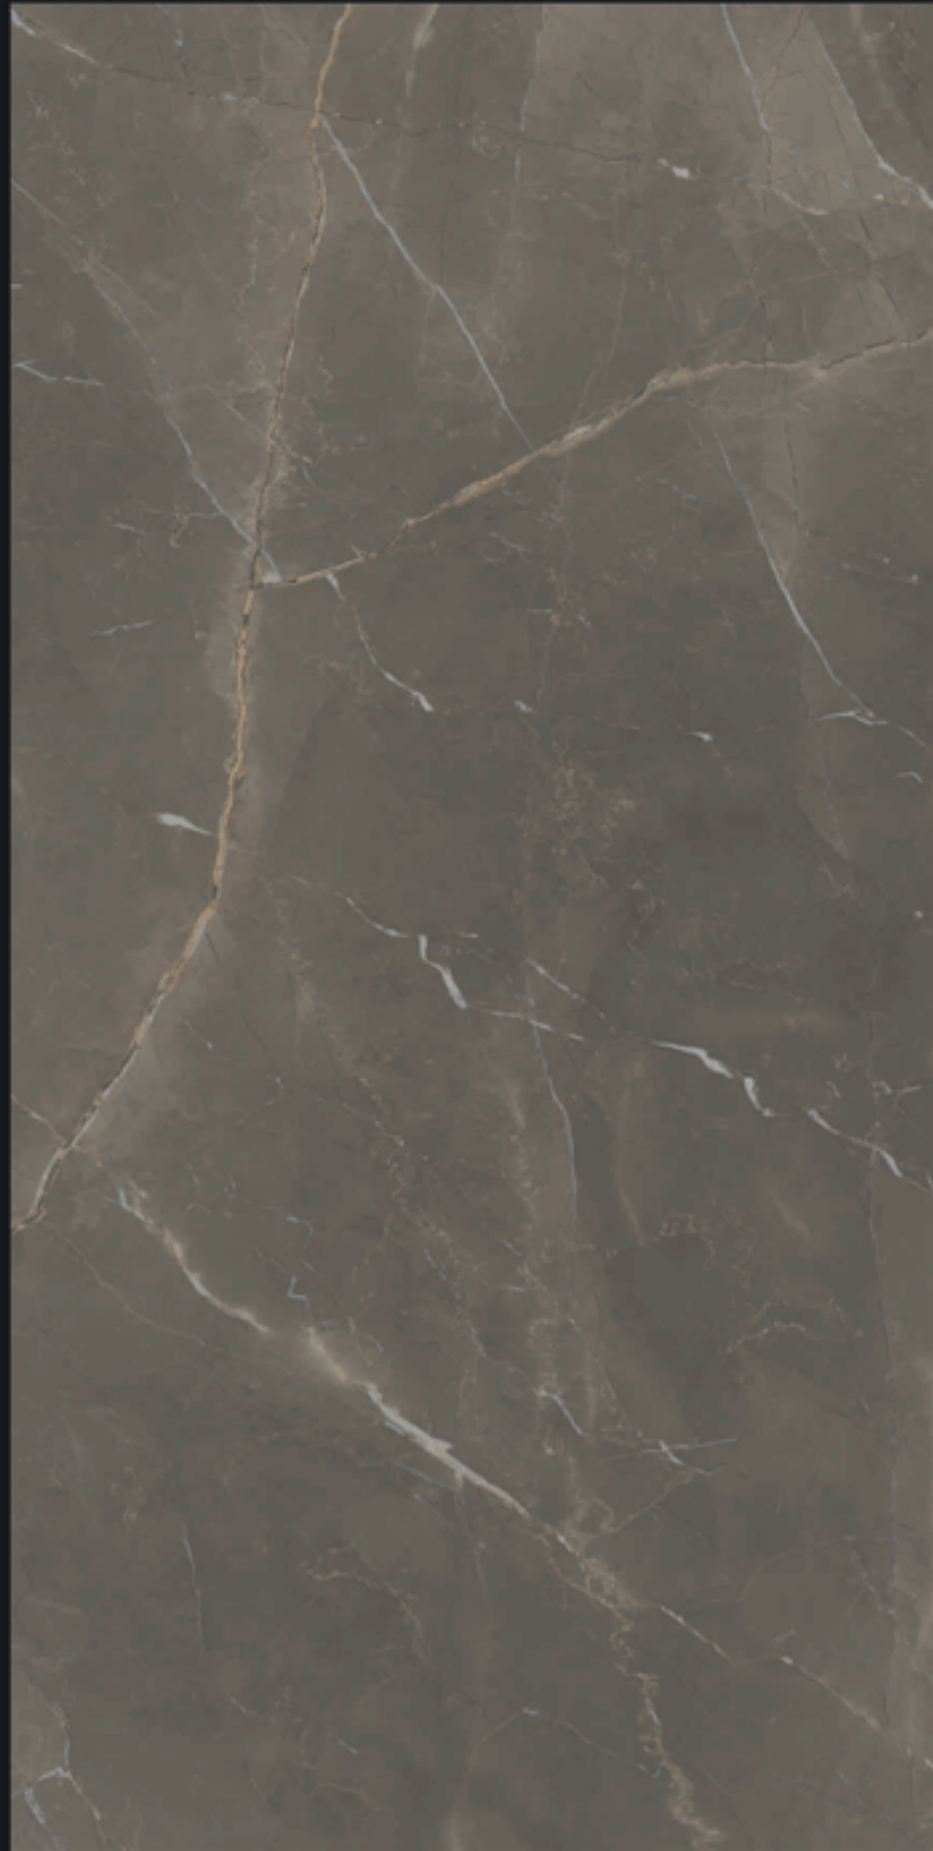

GLOSSY FINISH

UNIQUE CHARMER

800X1600MM

Design.

AERONI BEIGE

GRACE
COLLECTION

800x1600mm

AERONI BRONZE