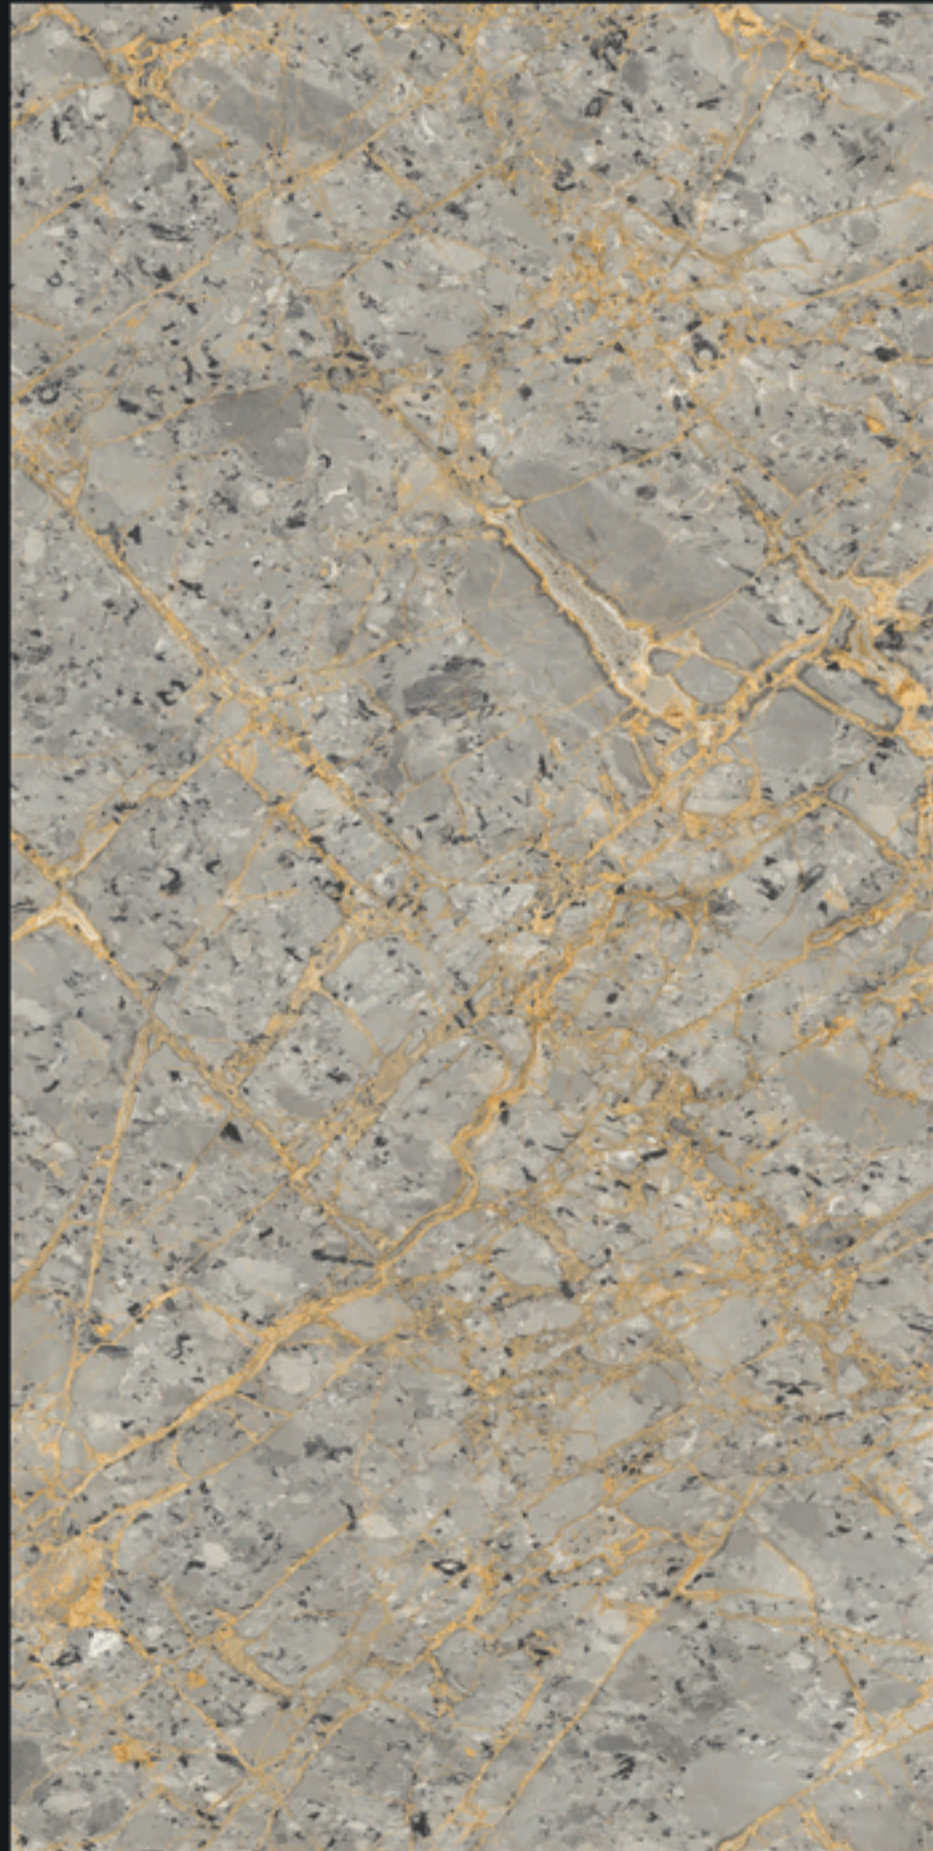

800x1600mm

FENICE GREY

GLOSSY FINISH

Design.

FENICE GREY

GRACE
COLLECTION

800x1600mm

GOLDEN WAVE