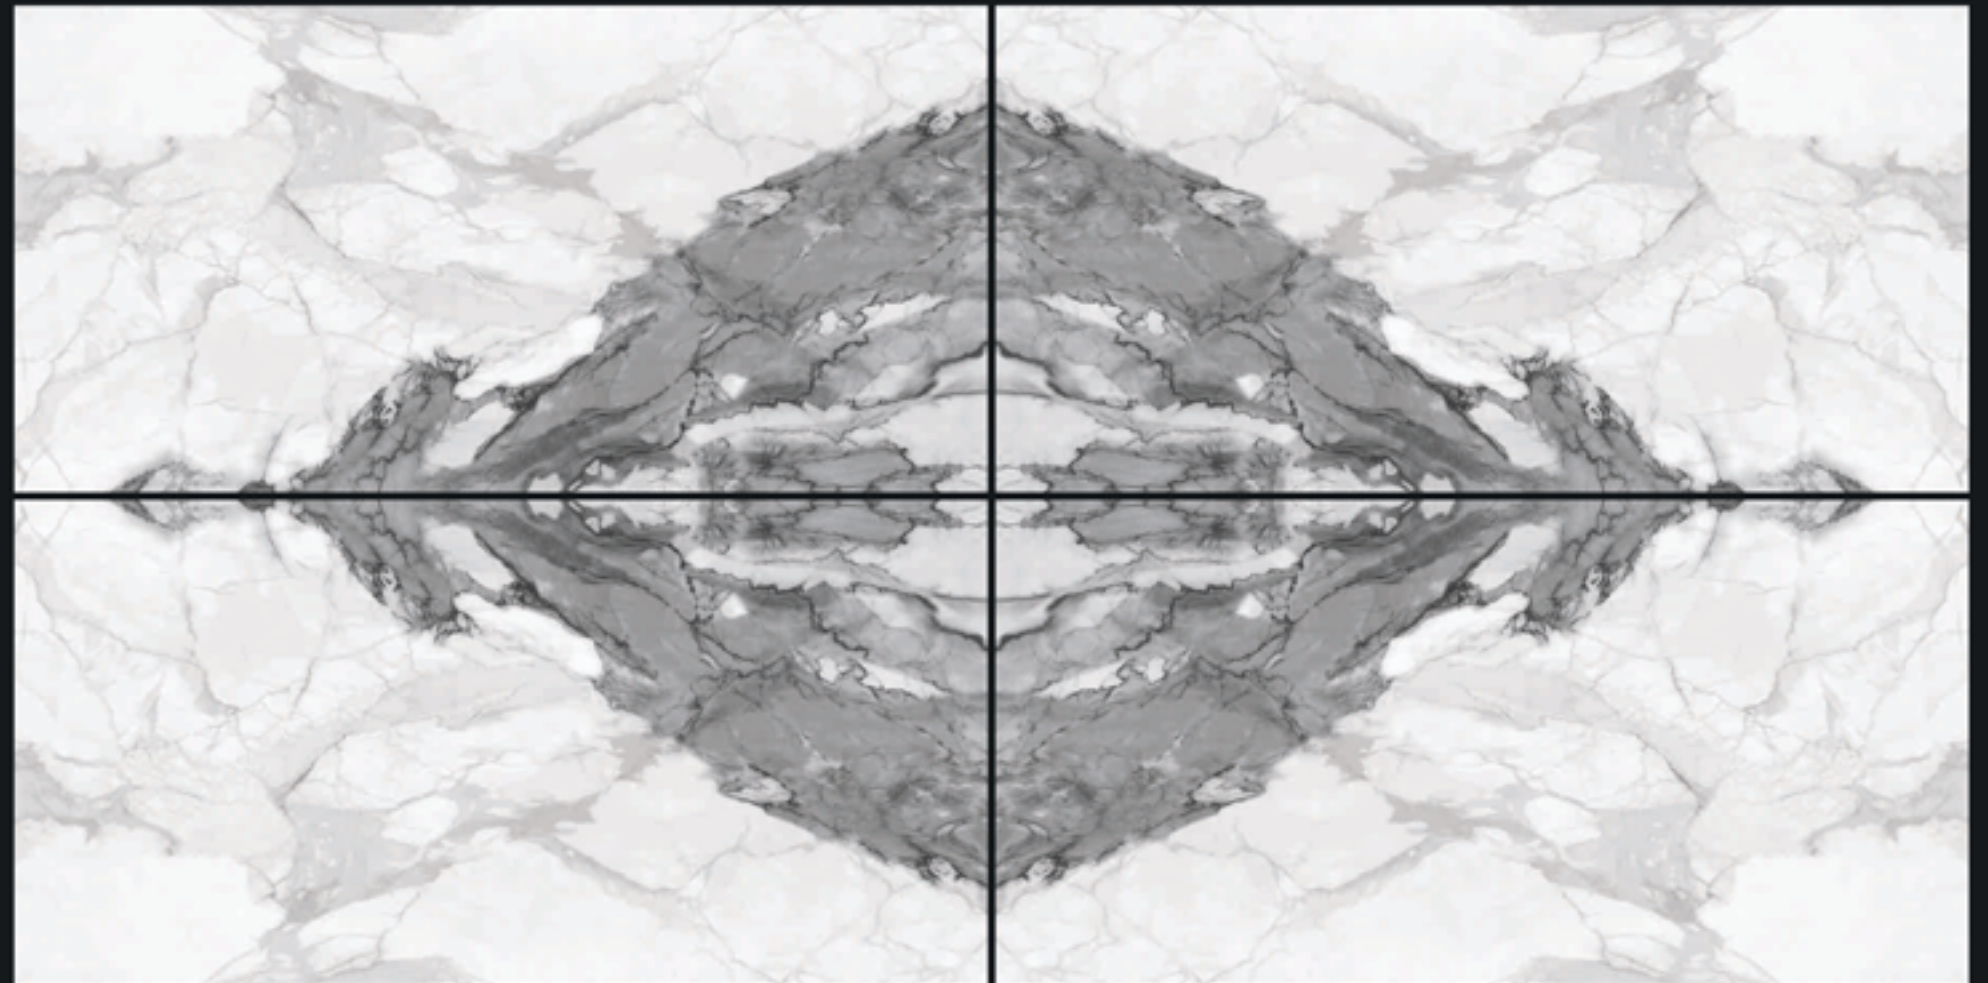

GLOSSY FINISH

Book Match