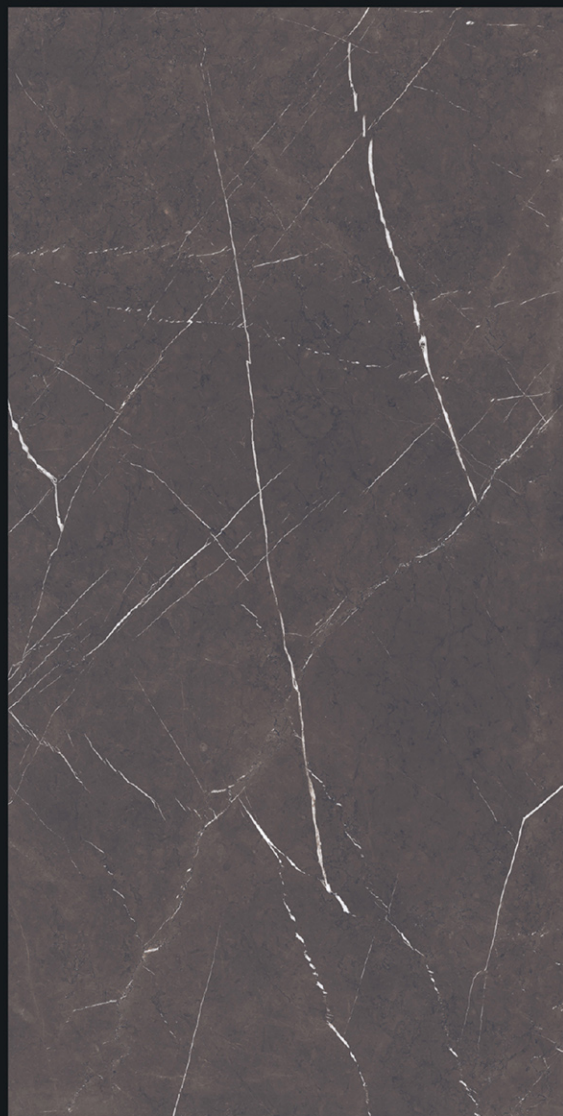

GLOSSY FINISH

GRACE
COLLECTION

800x1600mm

JARJO BROWN

GLOSSY FINISH

GRACE
COLLECTION

800x1600mm

JARJO CILLINO