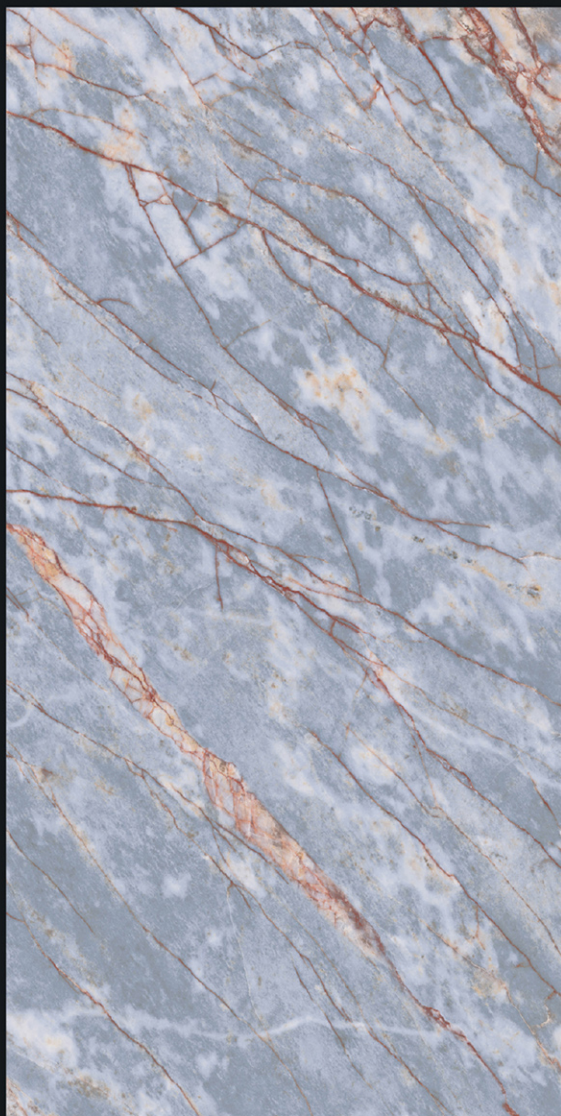

KOSMA
COLLECTION

800x1600mm

DOLCE BLUE