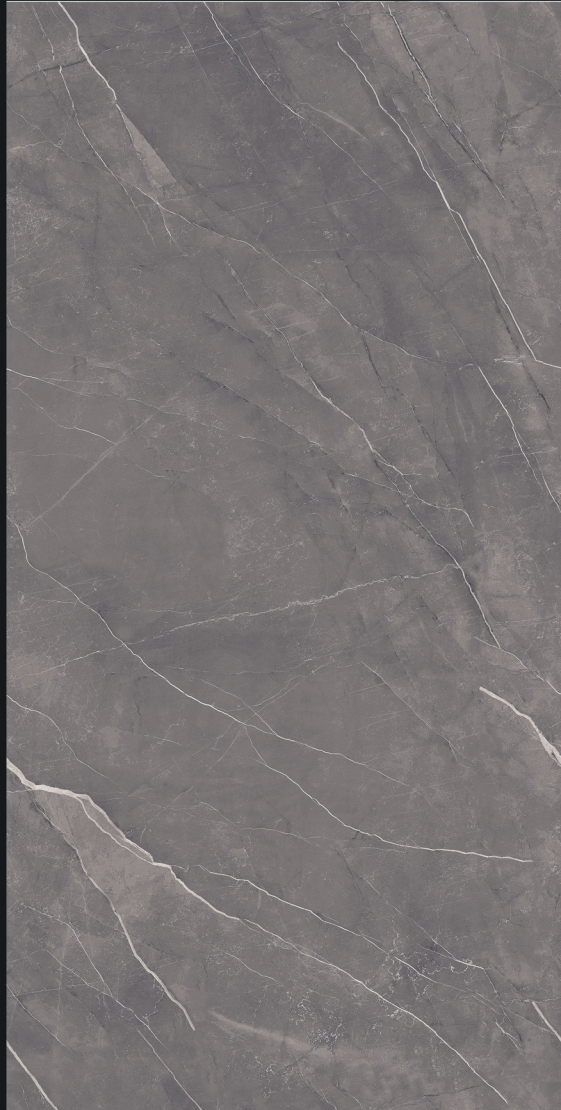

**ENDLESS LAPIS CREMA**

**GLOSSY FINISH**

**GRACE**  
COLLECTION

800x1600mm

**ENDLESS LAPIS DARK GREY**

**GLOSSY FINISH**

**GRACE**  
COLLECTION

800x1600mm