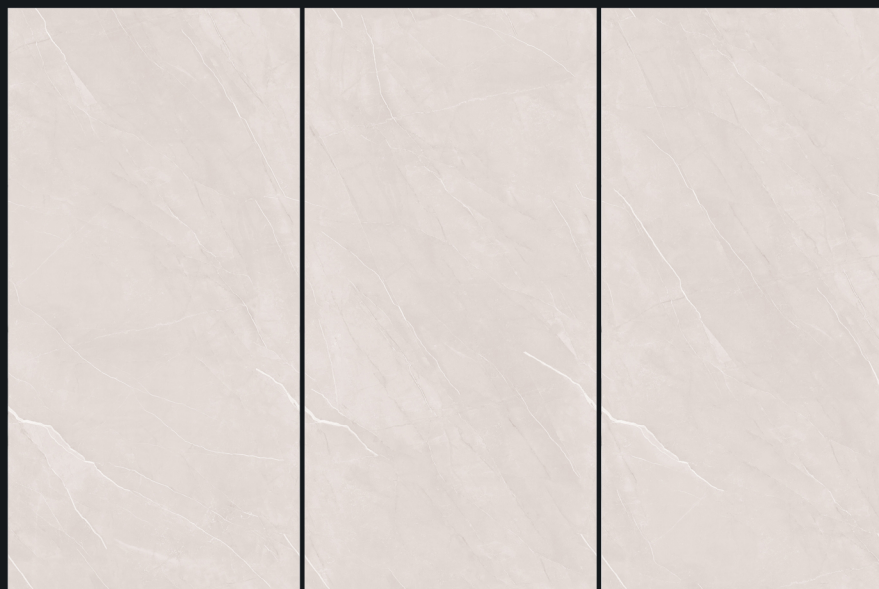

GLOSSY FINISH