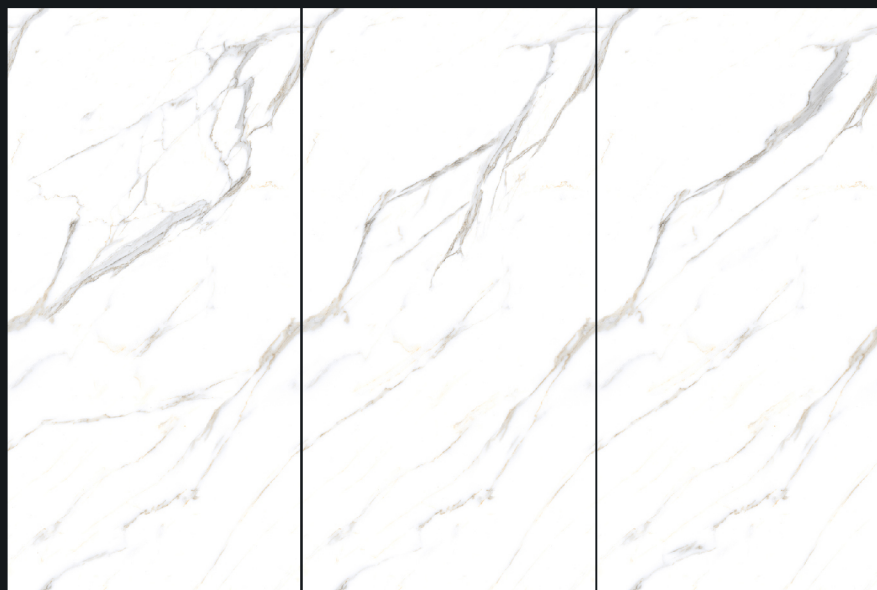

GLOSSY FINISH