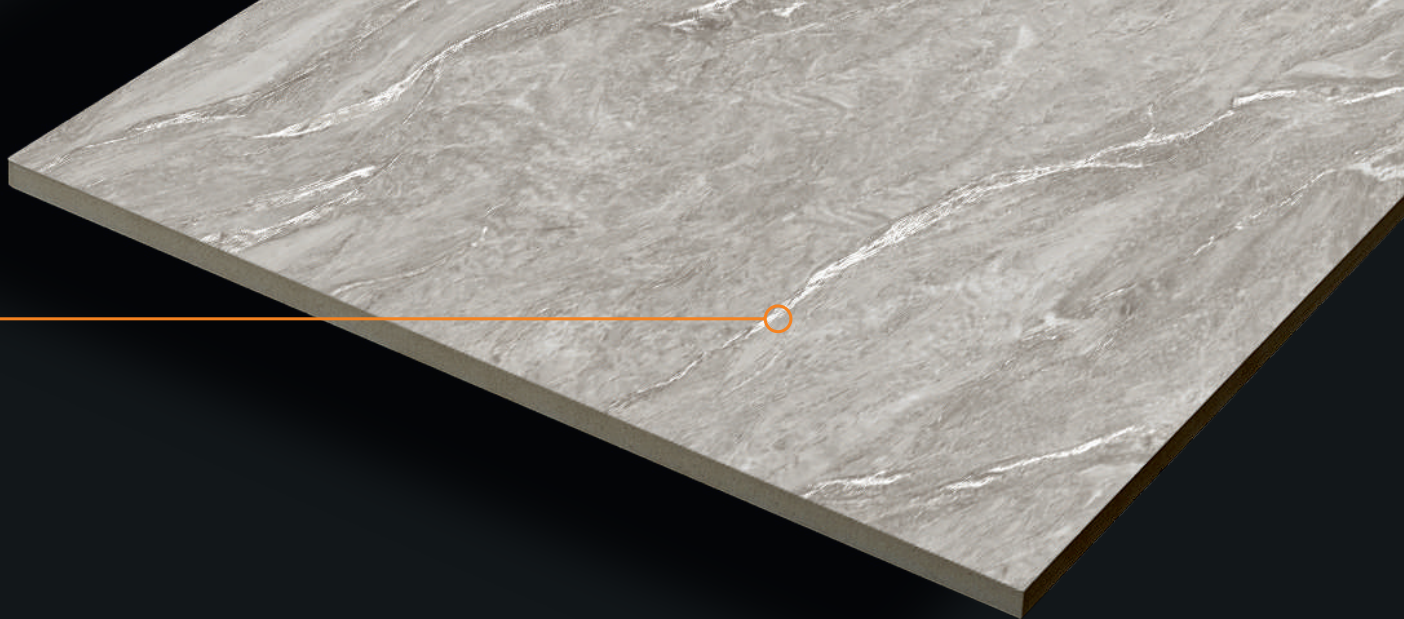

CRAFT VICTORIA STERLING

CARVING FINISH