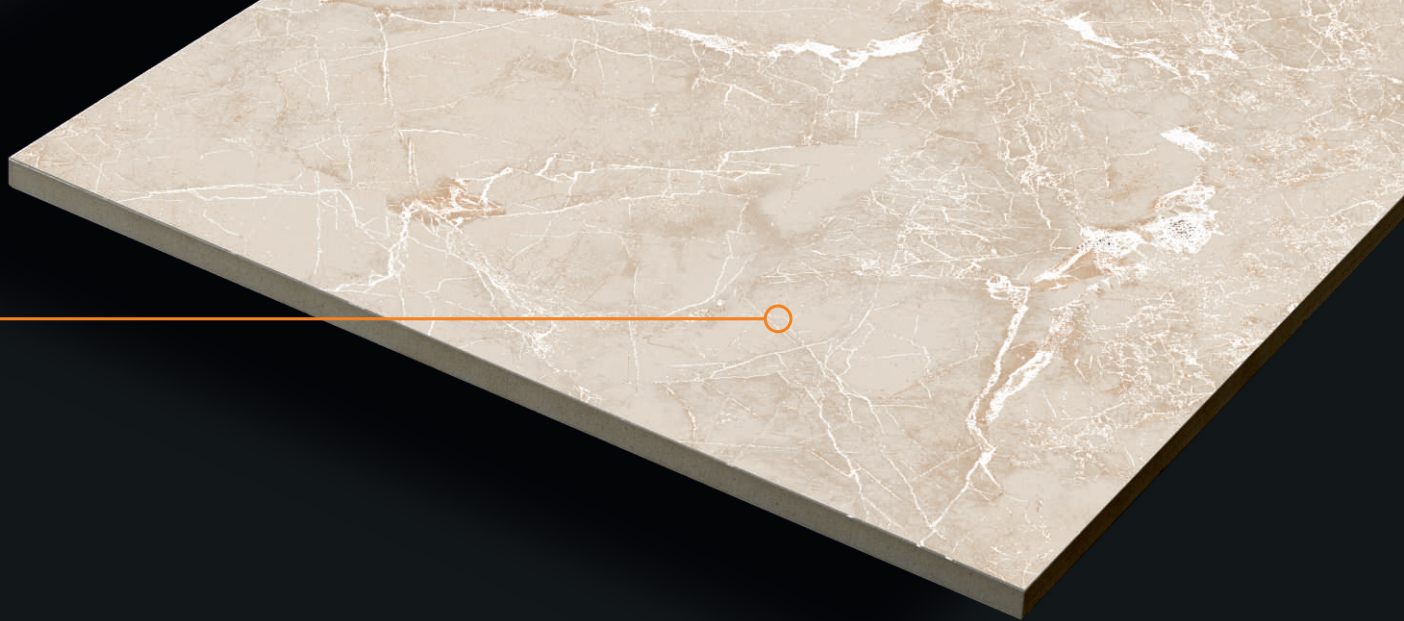

CRAFT CRIMSON BROWN

CARVING FINISH