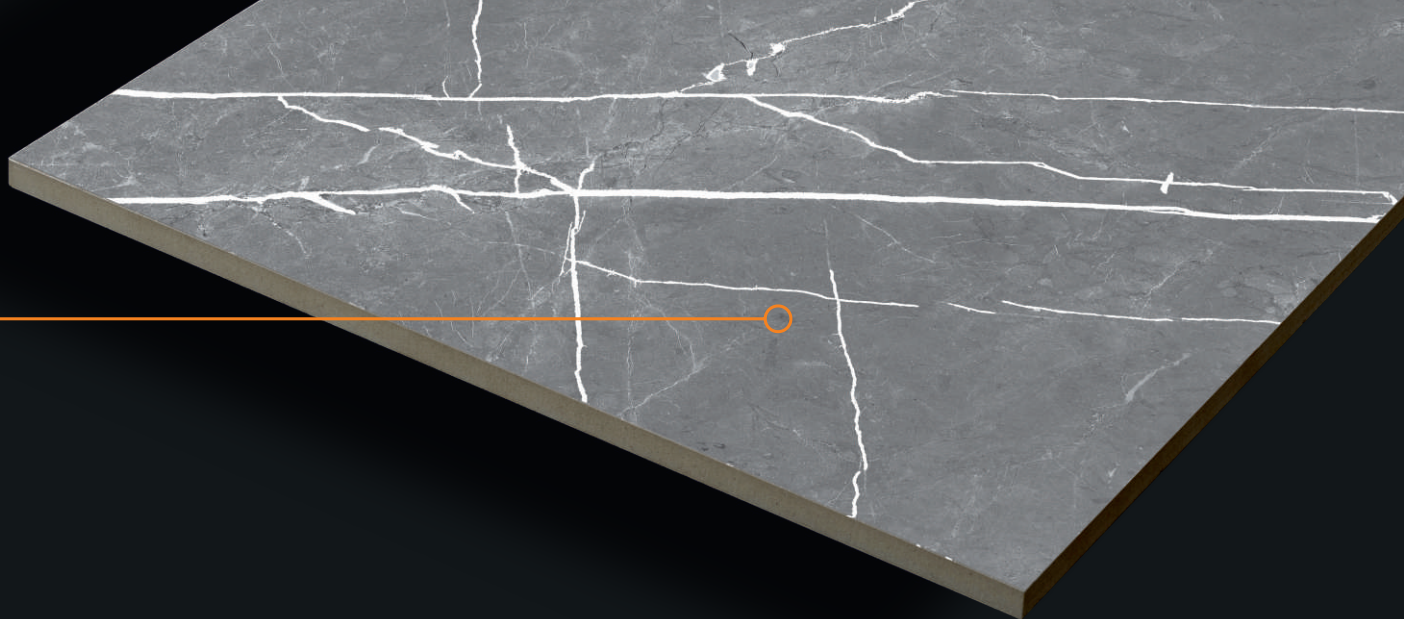

Design.

**CRAFT PIETRA
BIANCO**

CRAFT PIETRA CREMA

CARVING FINISH

CRAFT
COLLECTION

800x1600mm

CRAFT PIETRA GREY

CARVING FINISH