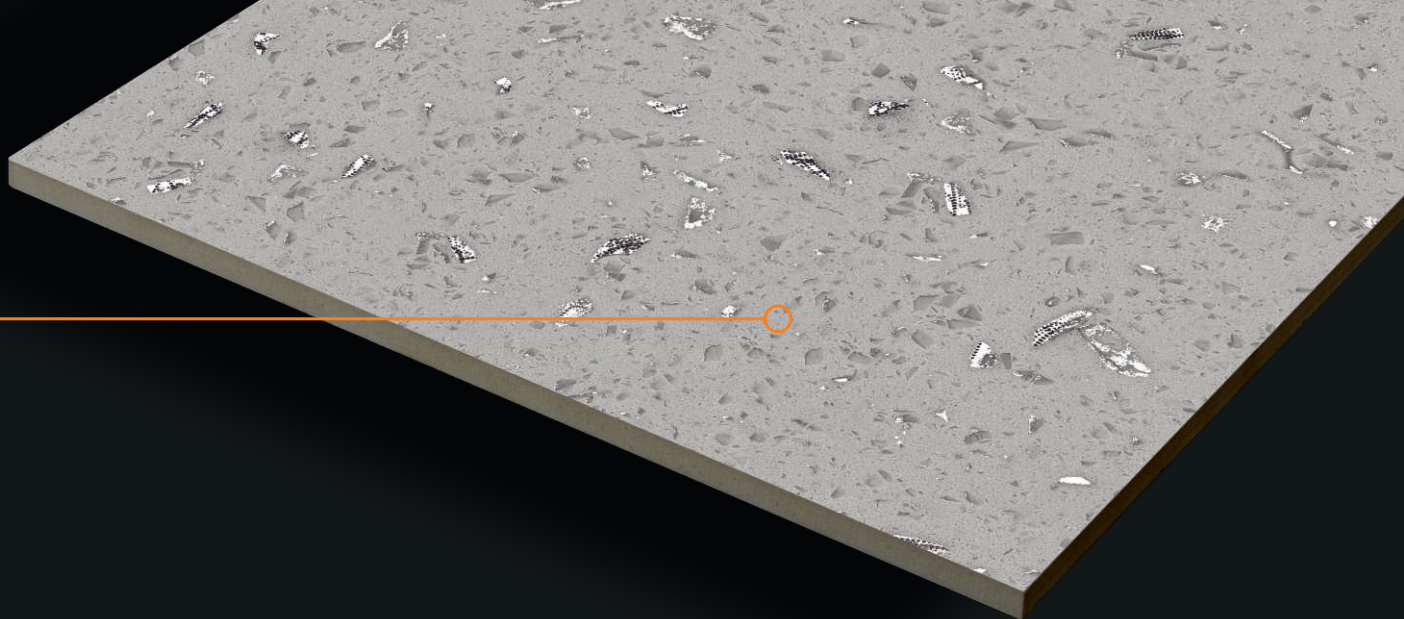

CRAFT
COLLECTION

800x1600mm