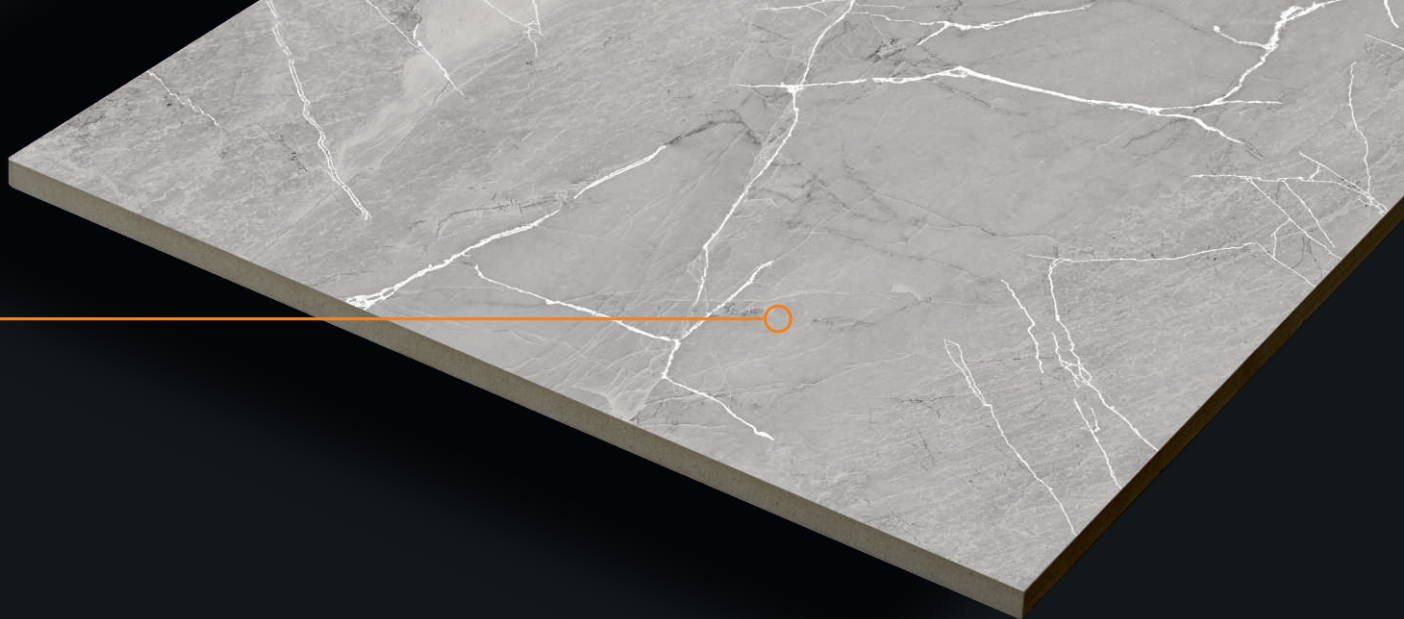

CRAFT
COLLECTION

800x1600mm