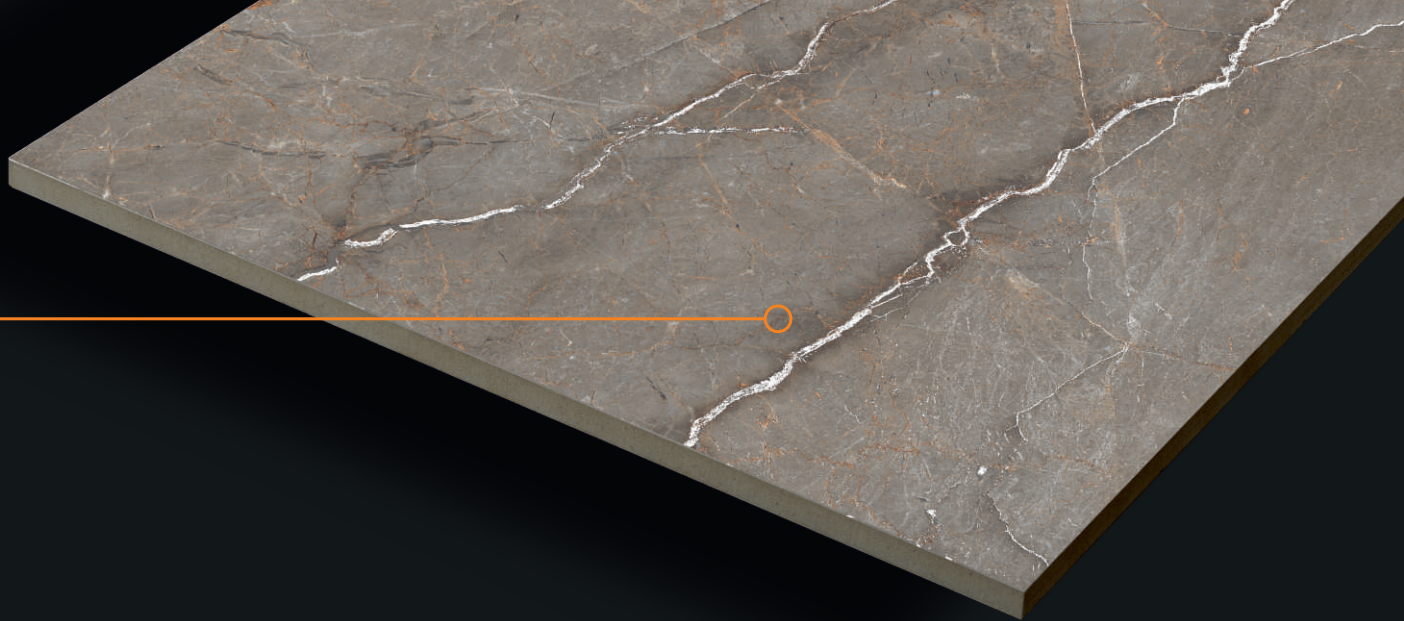

CRAFT LAVA NATURAL

CARVING FINISH