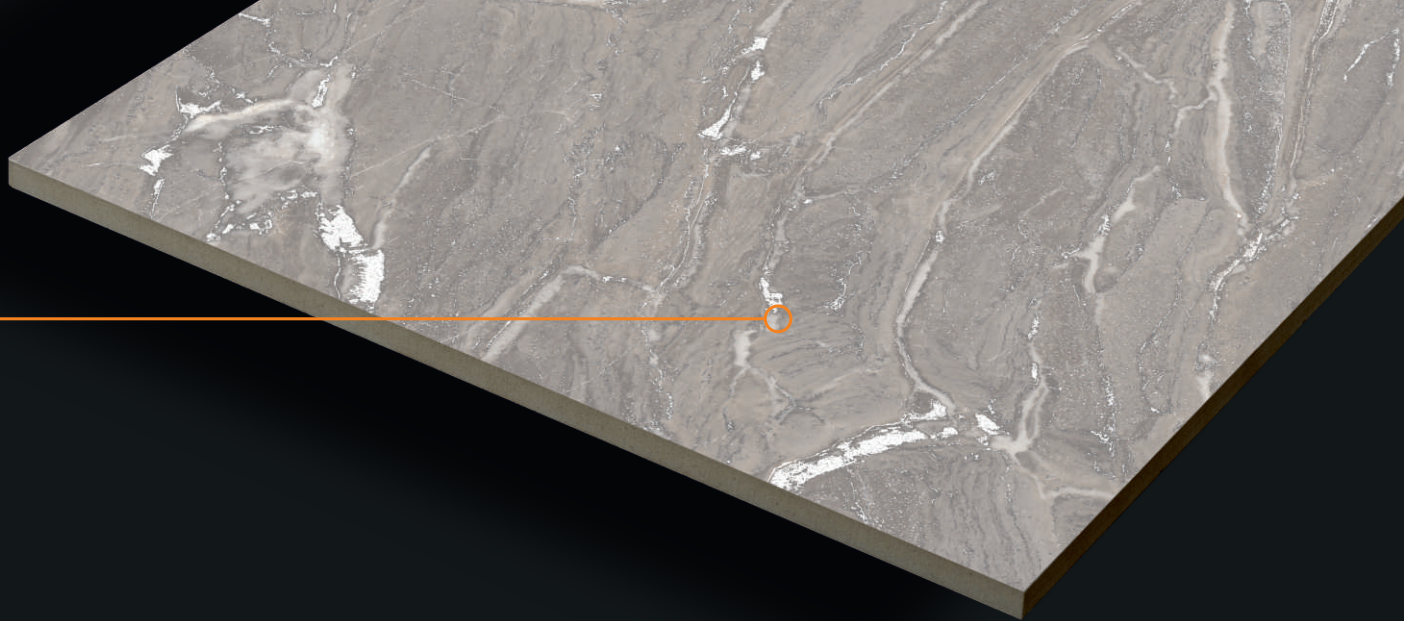

CRAFT FANTASY GREY

CARVING FINISH