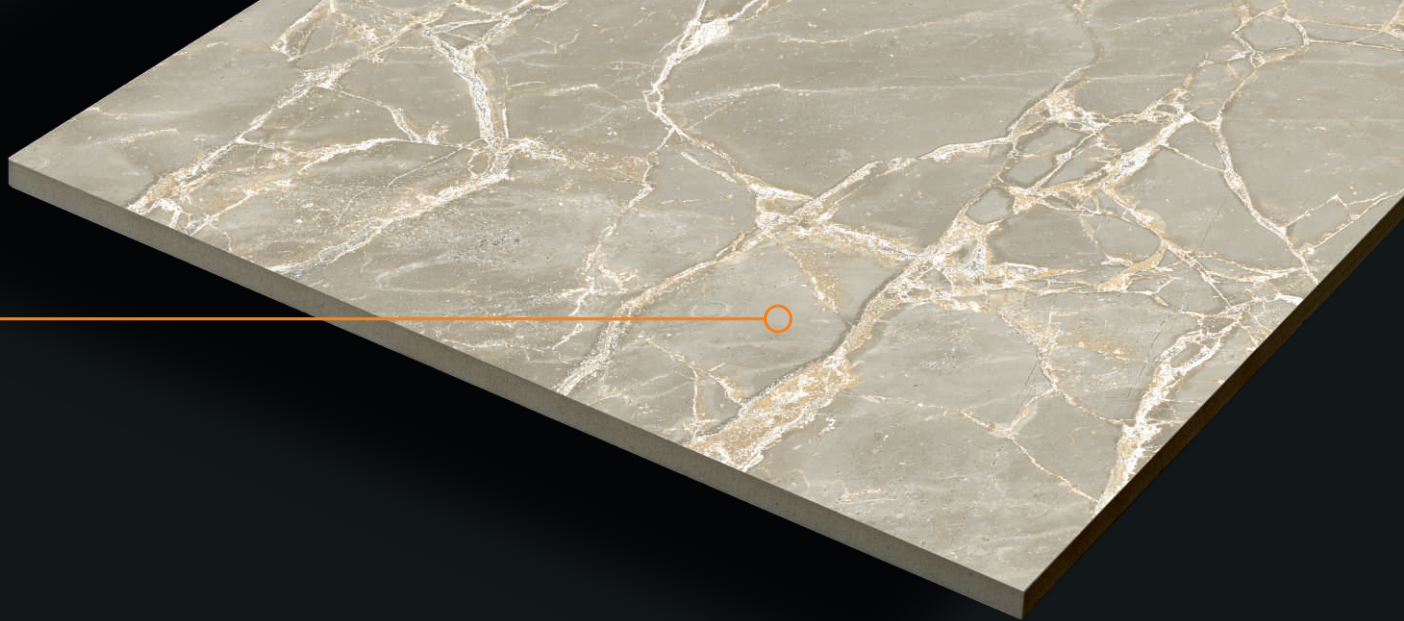

CRAFT FOSSIL GOLD

CARVING FINISH