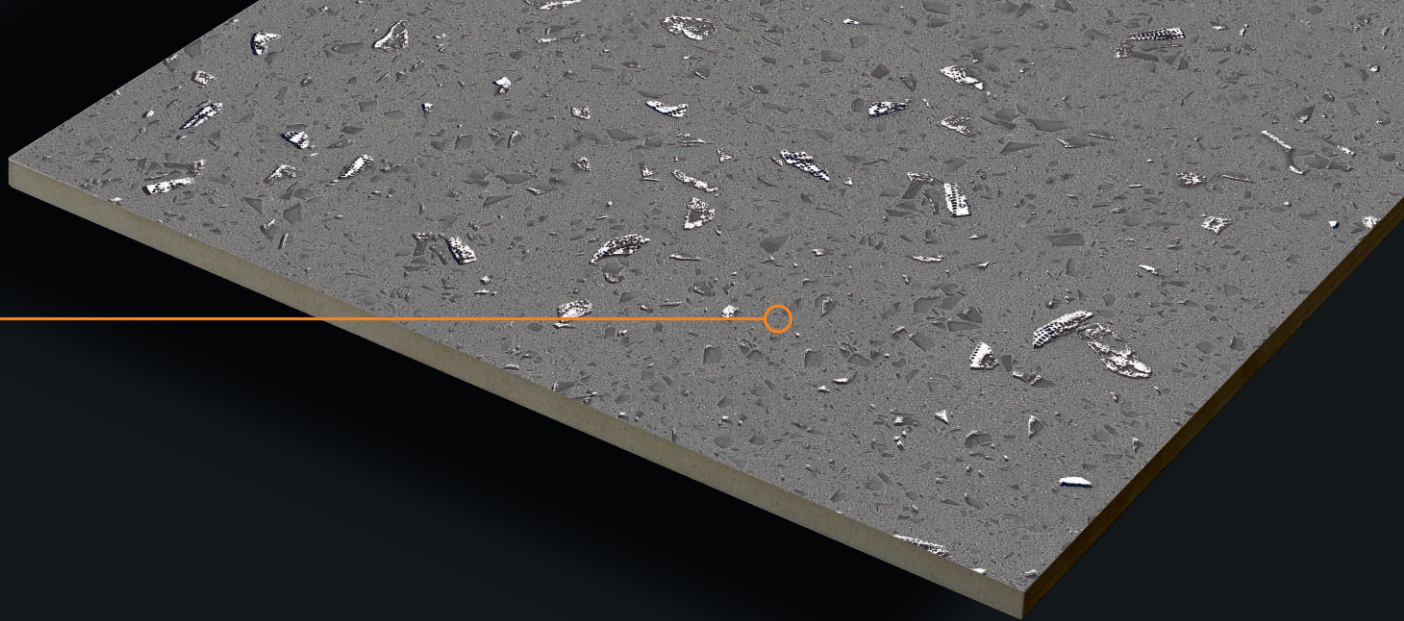

Design

CRAFT
TZ-01

CRAFT TZ 02

CARVING FINISH

CRAFT
COLLECTION

800x1600mm

CRAFT TZ 04

CARVING FINISH