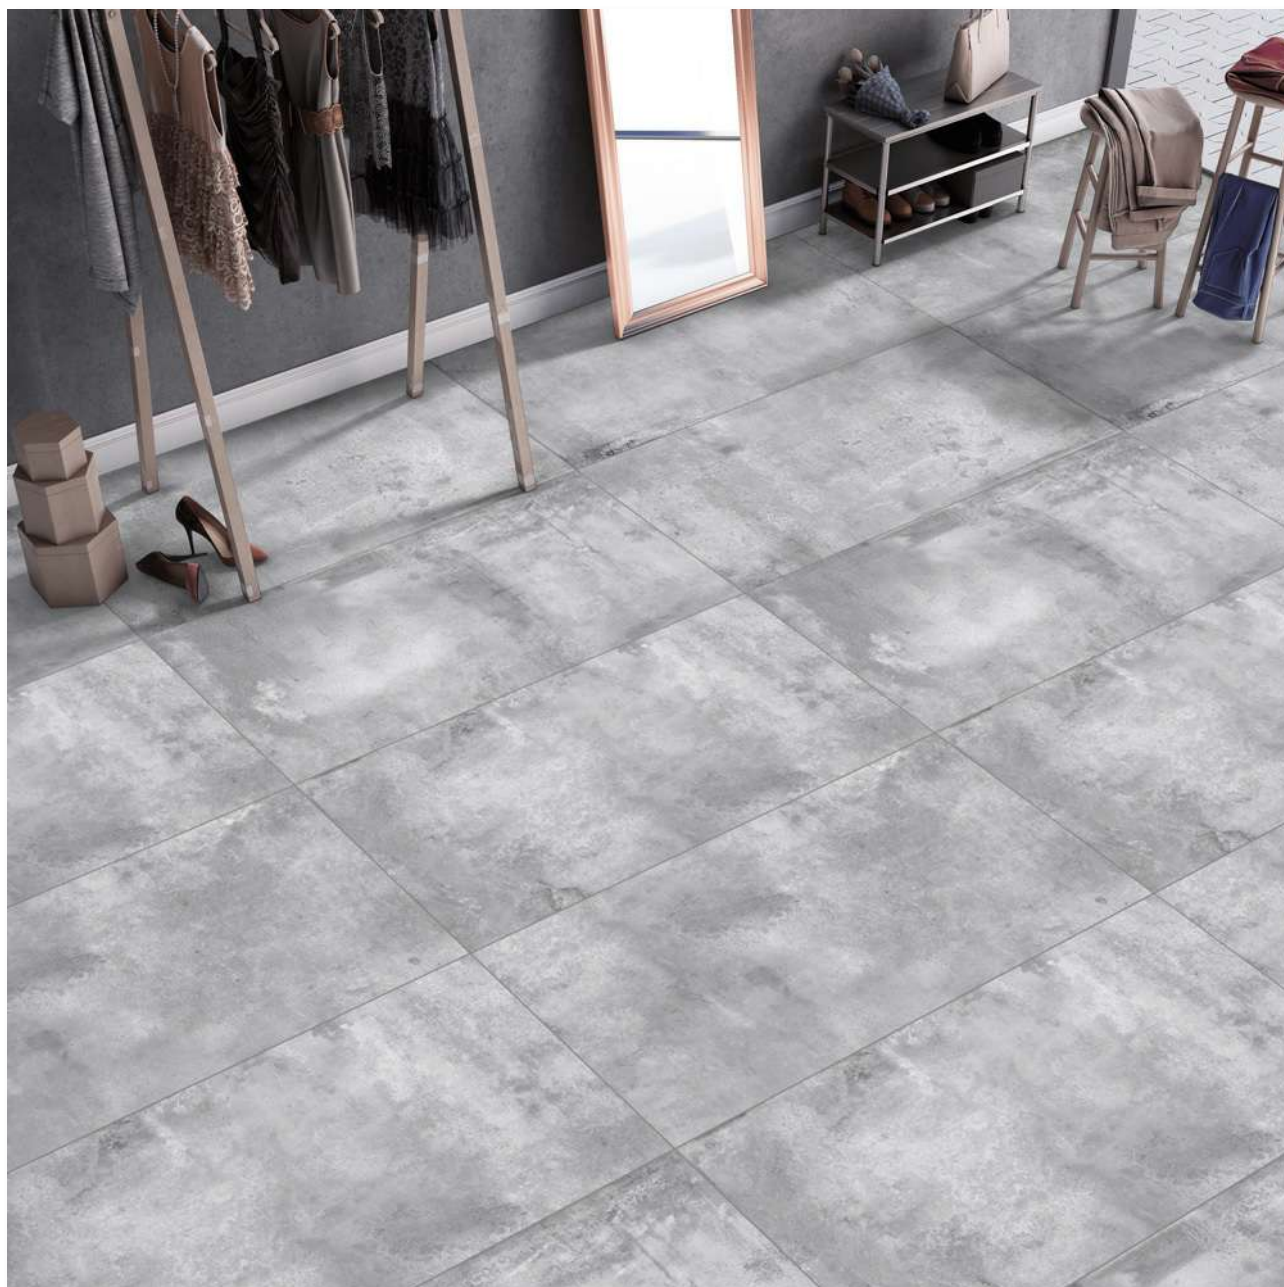

SIZE: 600 X 1200 MM

FINISH: MATT

POPLARIS BROWN

SIZE: 600 X 1200 MM

FINISH: MATT

POPLARIS NERO

SIZE: 600 X 1200 MM

FINISH: MATT