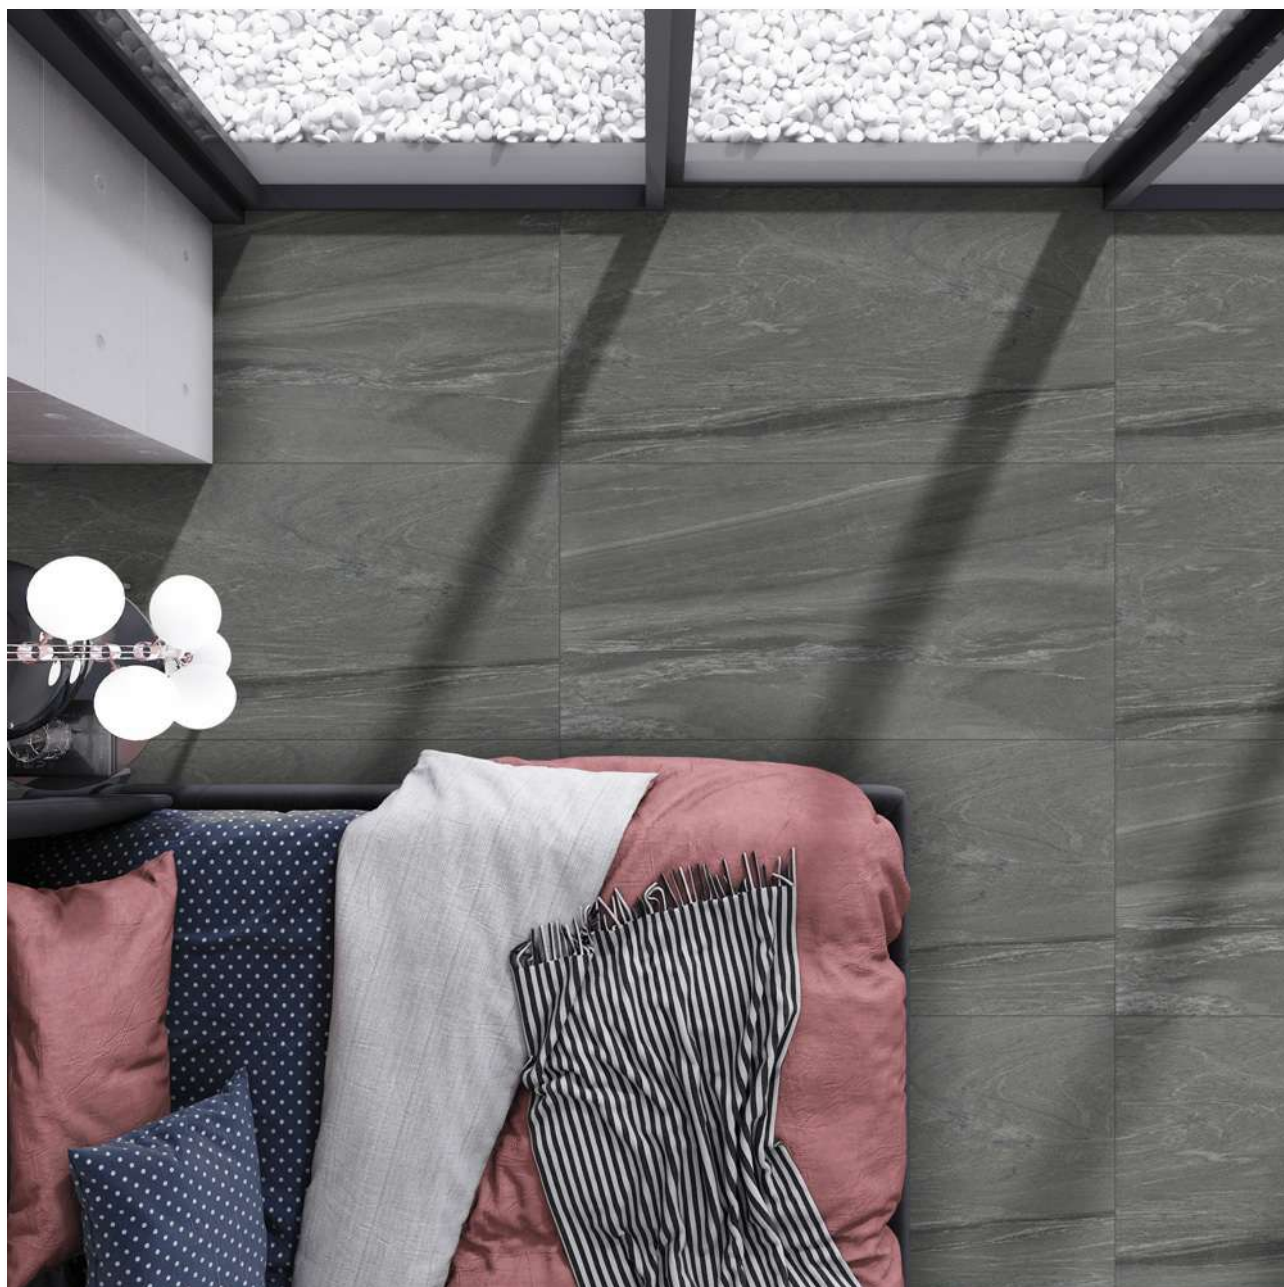

FINISH: MATT

SOFITA BIEGE

SIZE: 600 X 1200 MM

FINISH: MATT

SOFITA BROWN

SIZE: 600 X 1200 MM

FINISH: MATT

SOFITA GREY