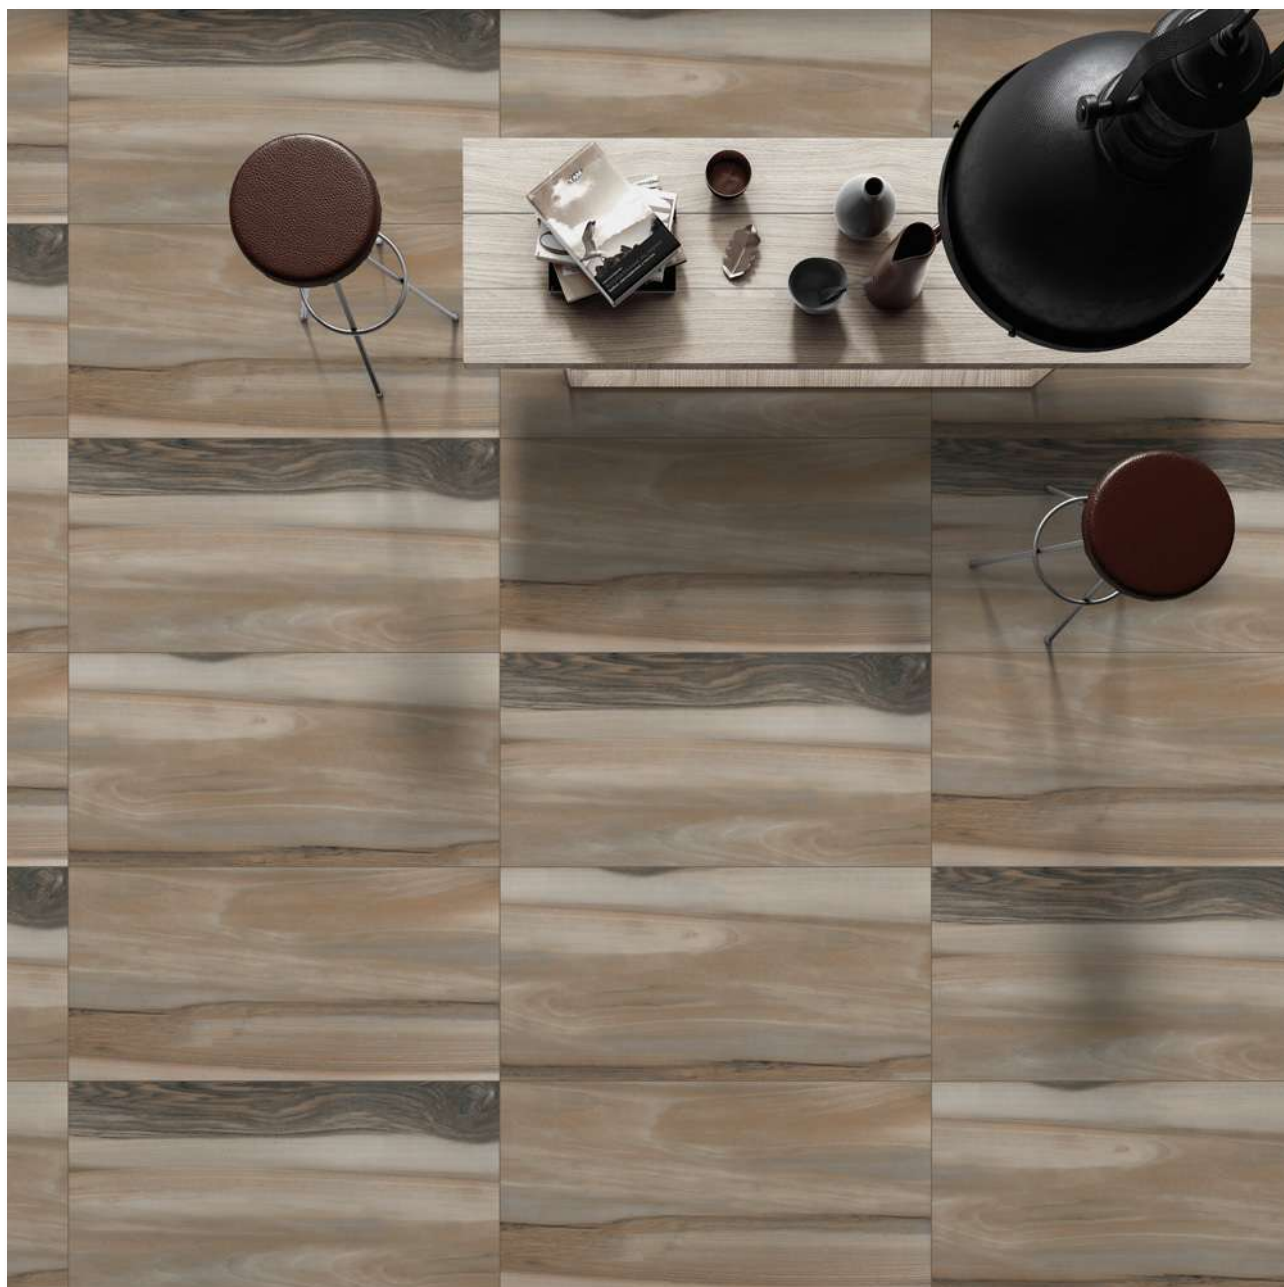

SIZE: 600 X 1200 MM

FINISH: MATT

SISAM WOOD DARK

SIZE: 600 X 1200 MM

FINISH: MATT

SISAM WOOD NATURAL

SIZE: 600 X 1200 MM

FINISH: MATT