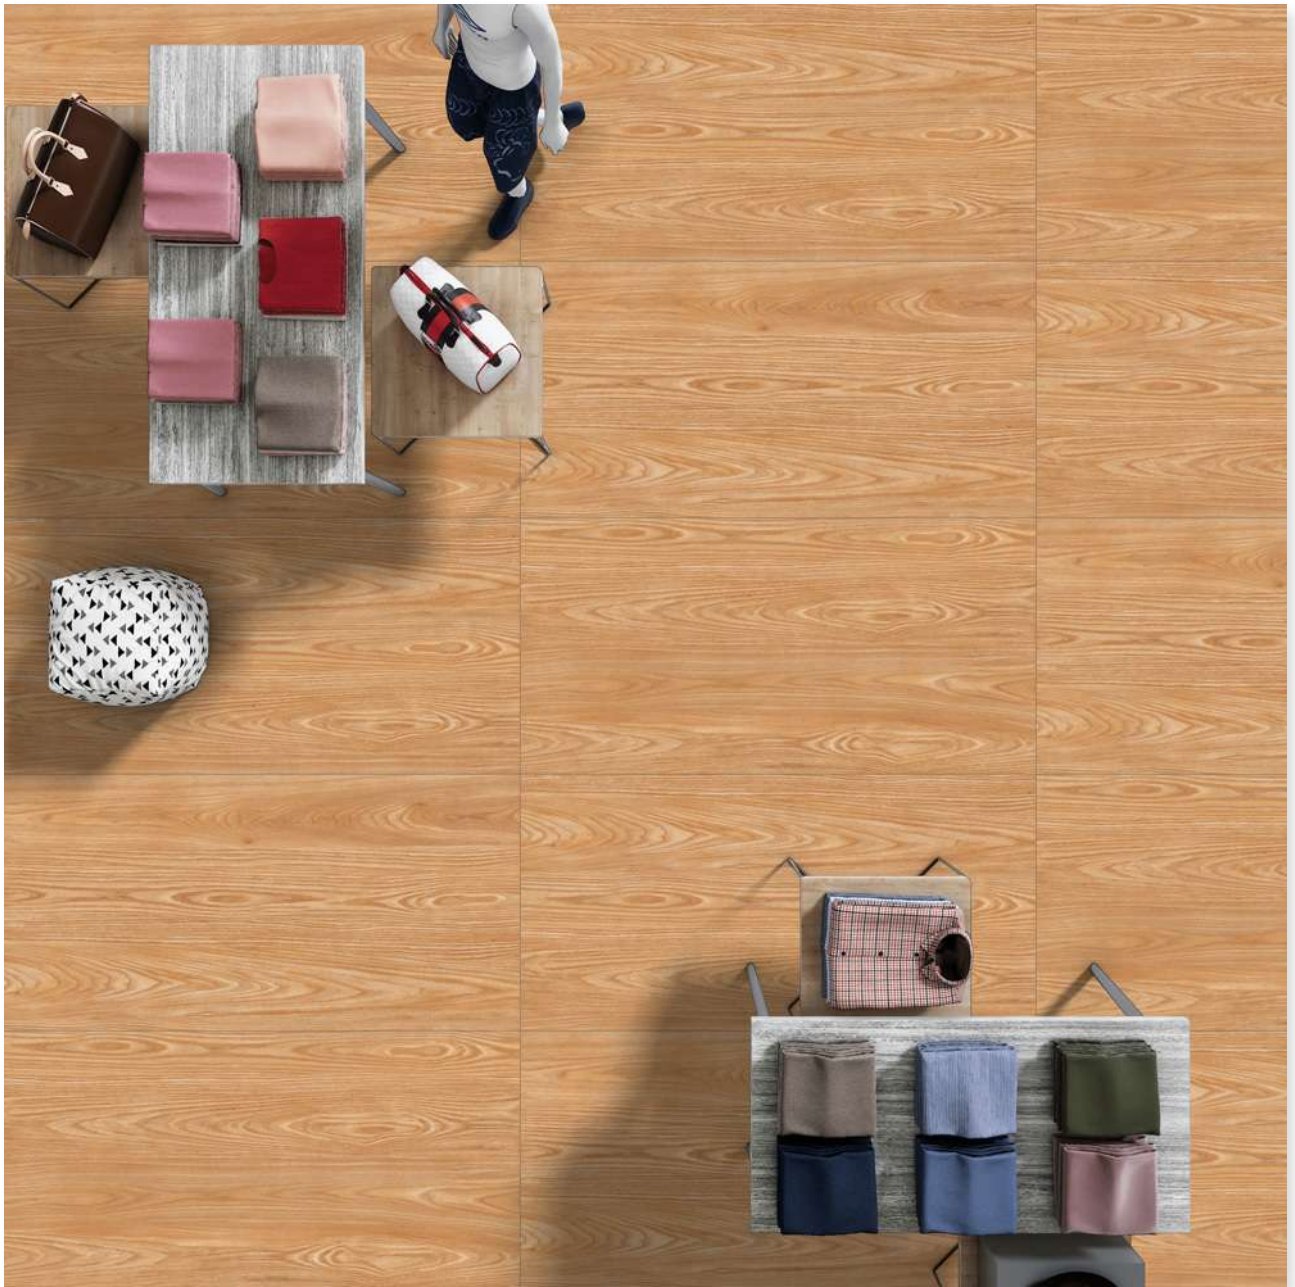

EBONY BROWN