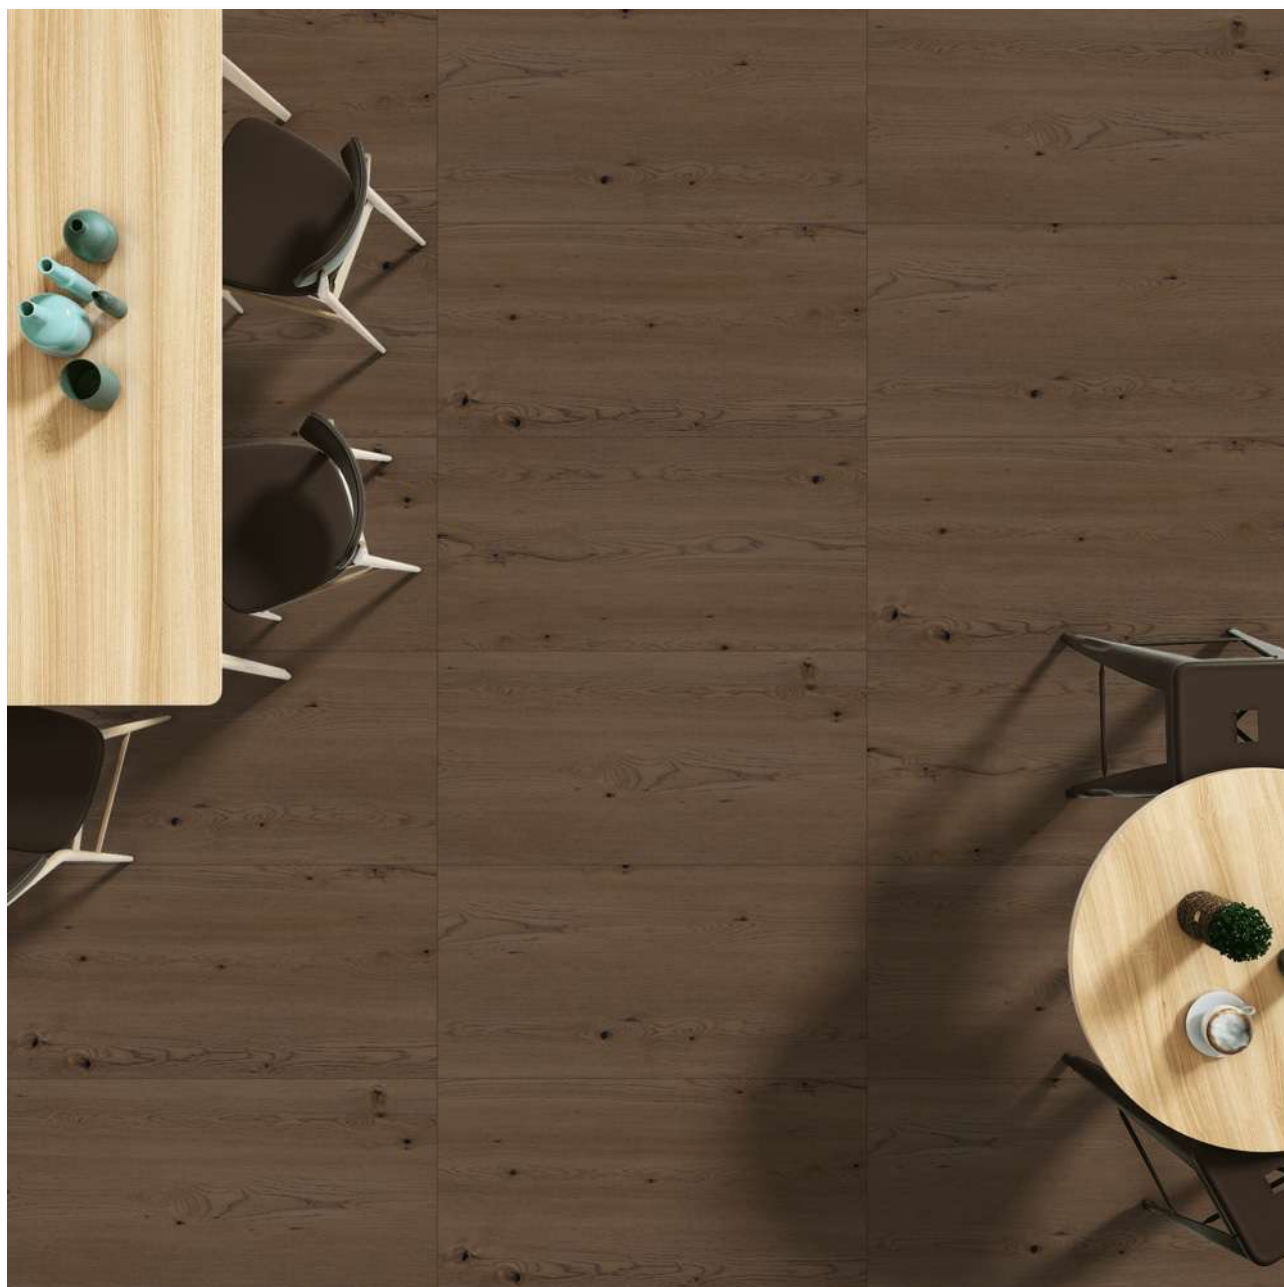

SIZE: 600 X 1200 MM

FINISH: MATT

TRIVAGO LIGHT

SIZE: 600 X 1200 MM

FINISH: MATT

TRUPEL BONE

SIZE: 600 X 1200 MM

FINISH: MATT