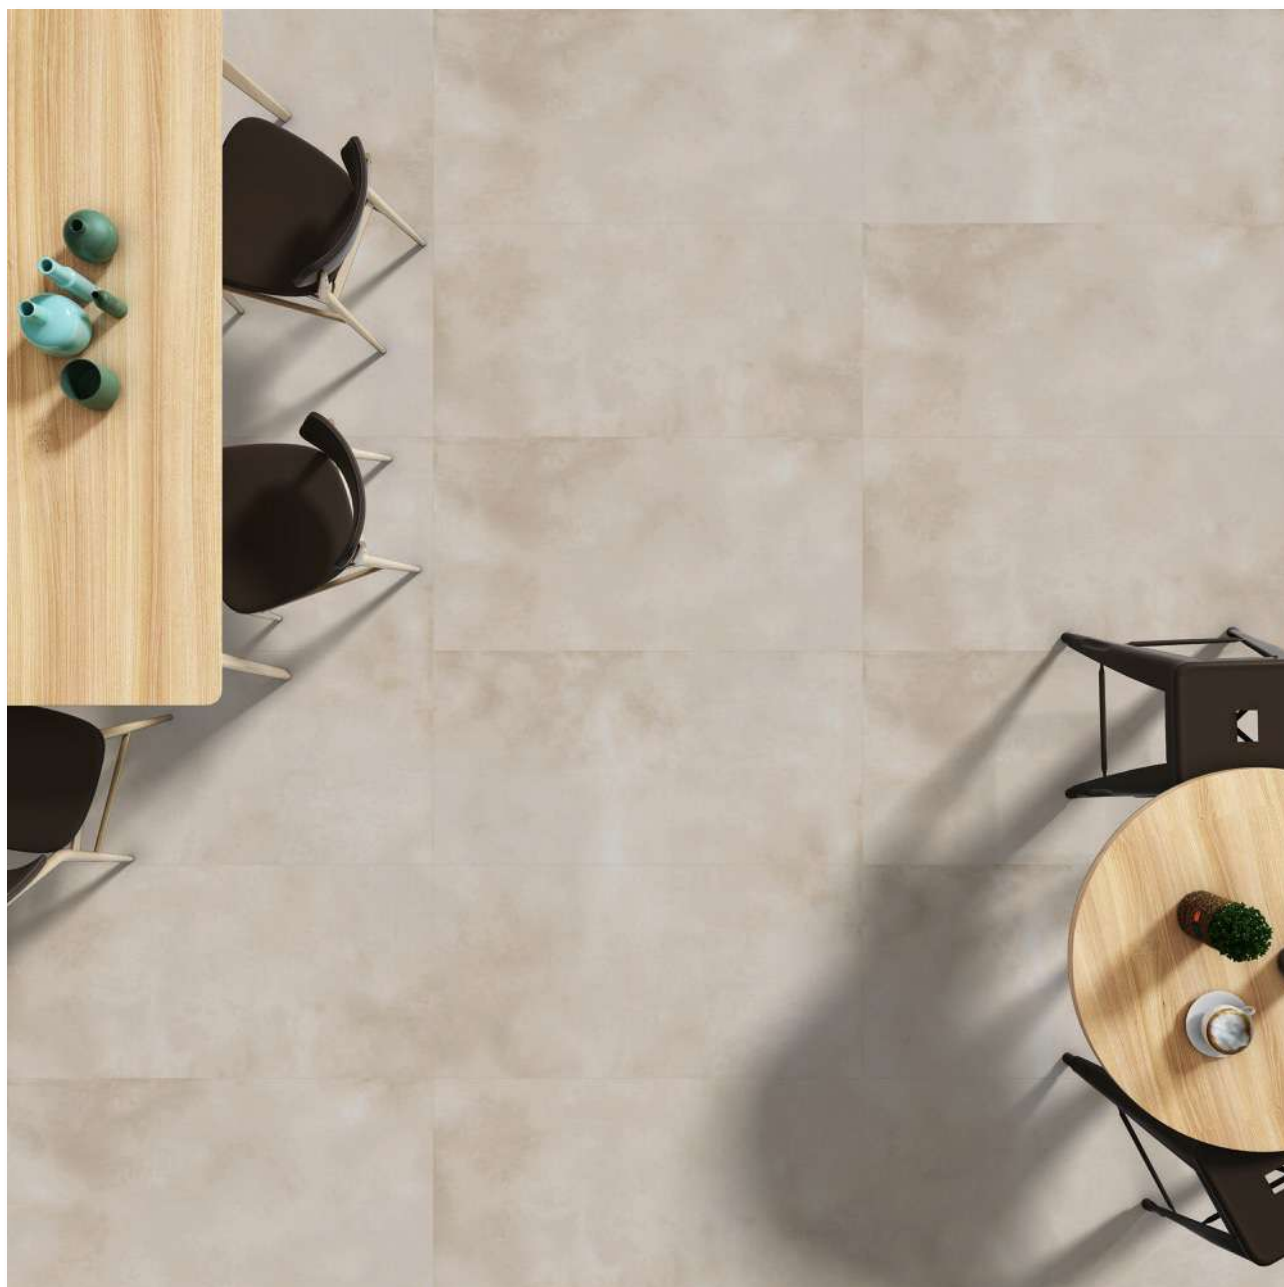

EXPOSE IVORY

SIZE: 600 X 1200 MM

FINISH: MATT