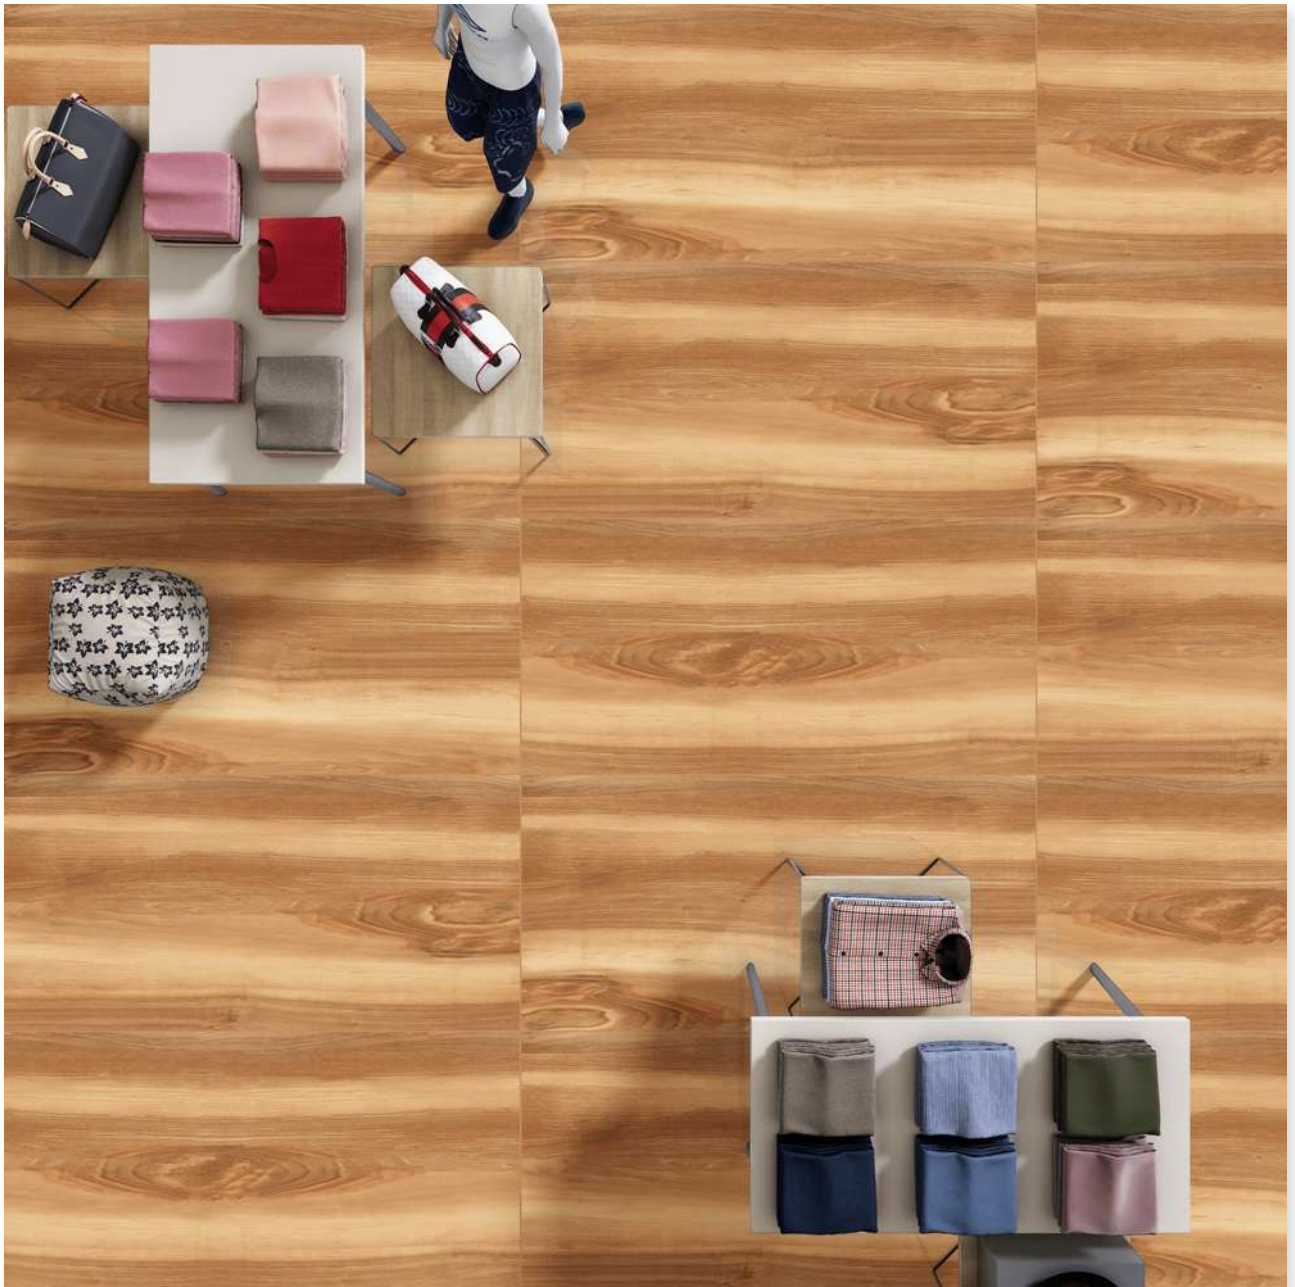

SIZE: 600 X 1200 MM

FINISH: MATT

CONCRETO BIANCO

SIZE: 600 X 1200 MM

FINISH: MATT

COSMIC COTTO

SIZE: 600 X 1200 MM

FINISH: MATT