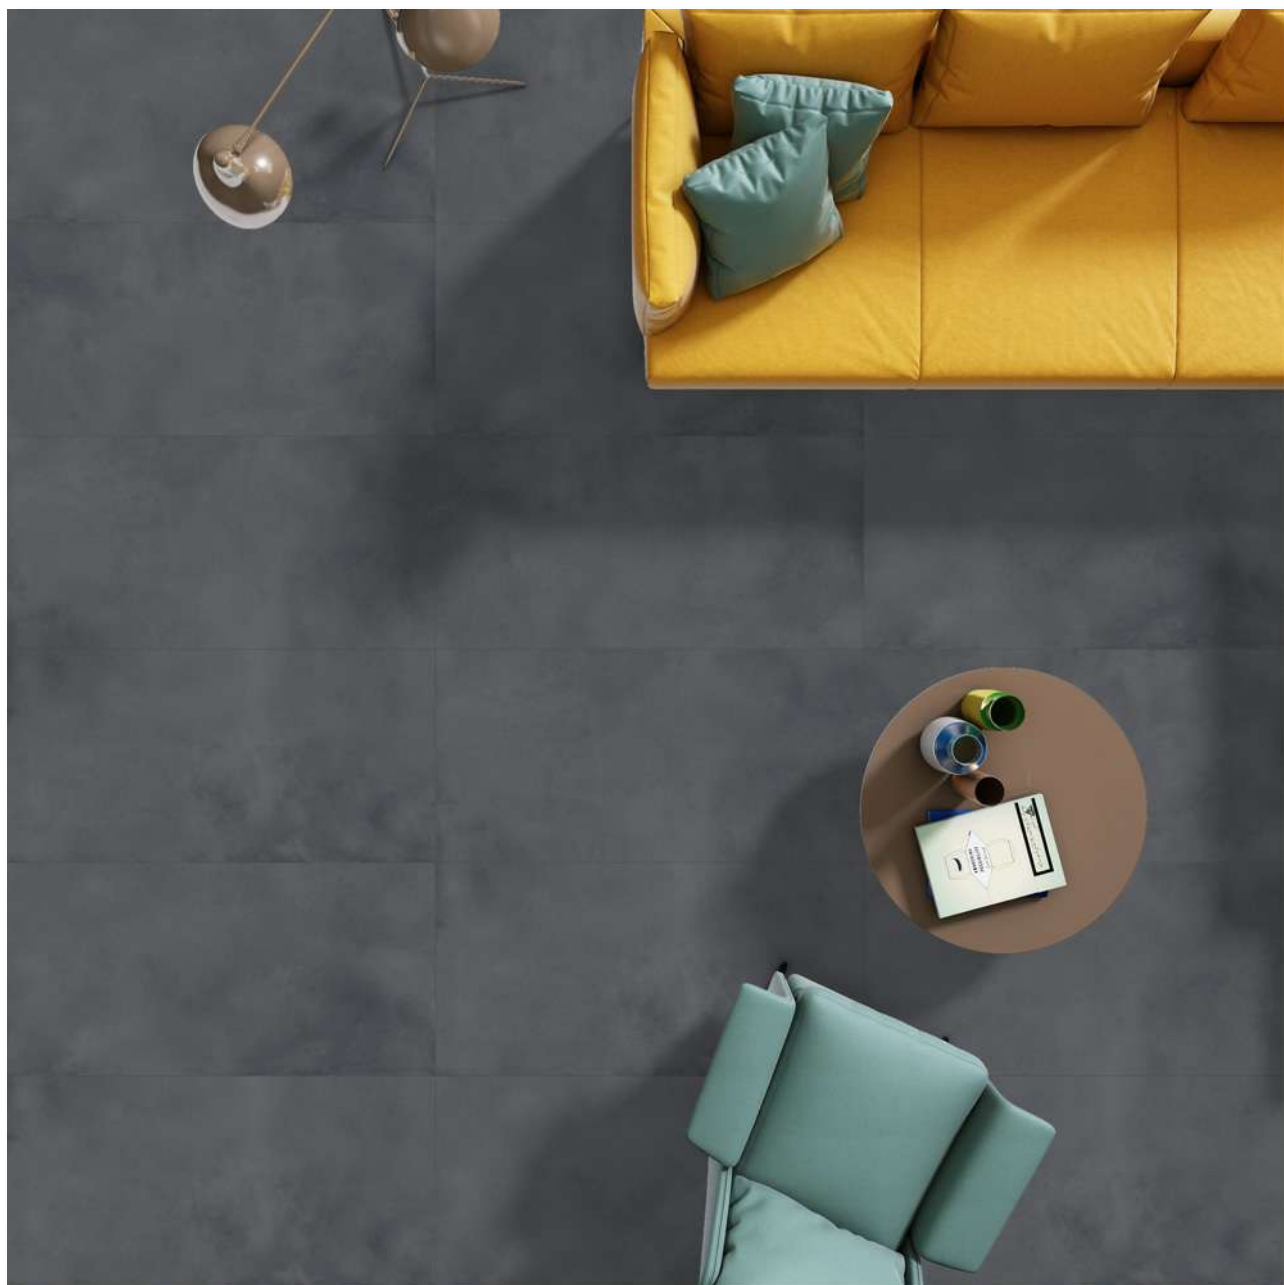

FINISH: MATT

EXPOSE BROWN

SIZE: 600 X 1200 MM

FINISH: MATT

EXPOSE CHOCO

SIZE: 600 X 1200 MM

FINISH: MATT

EXPOSE IRON