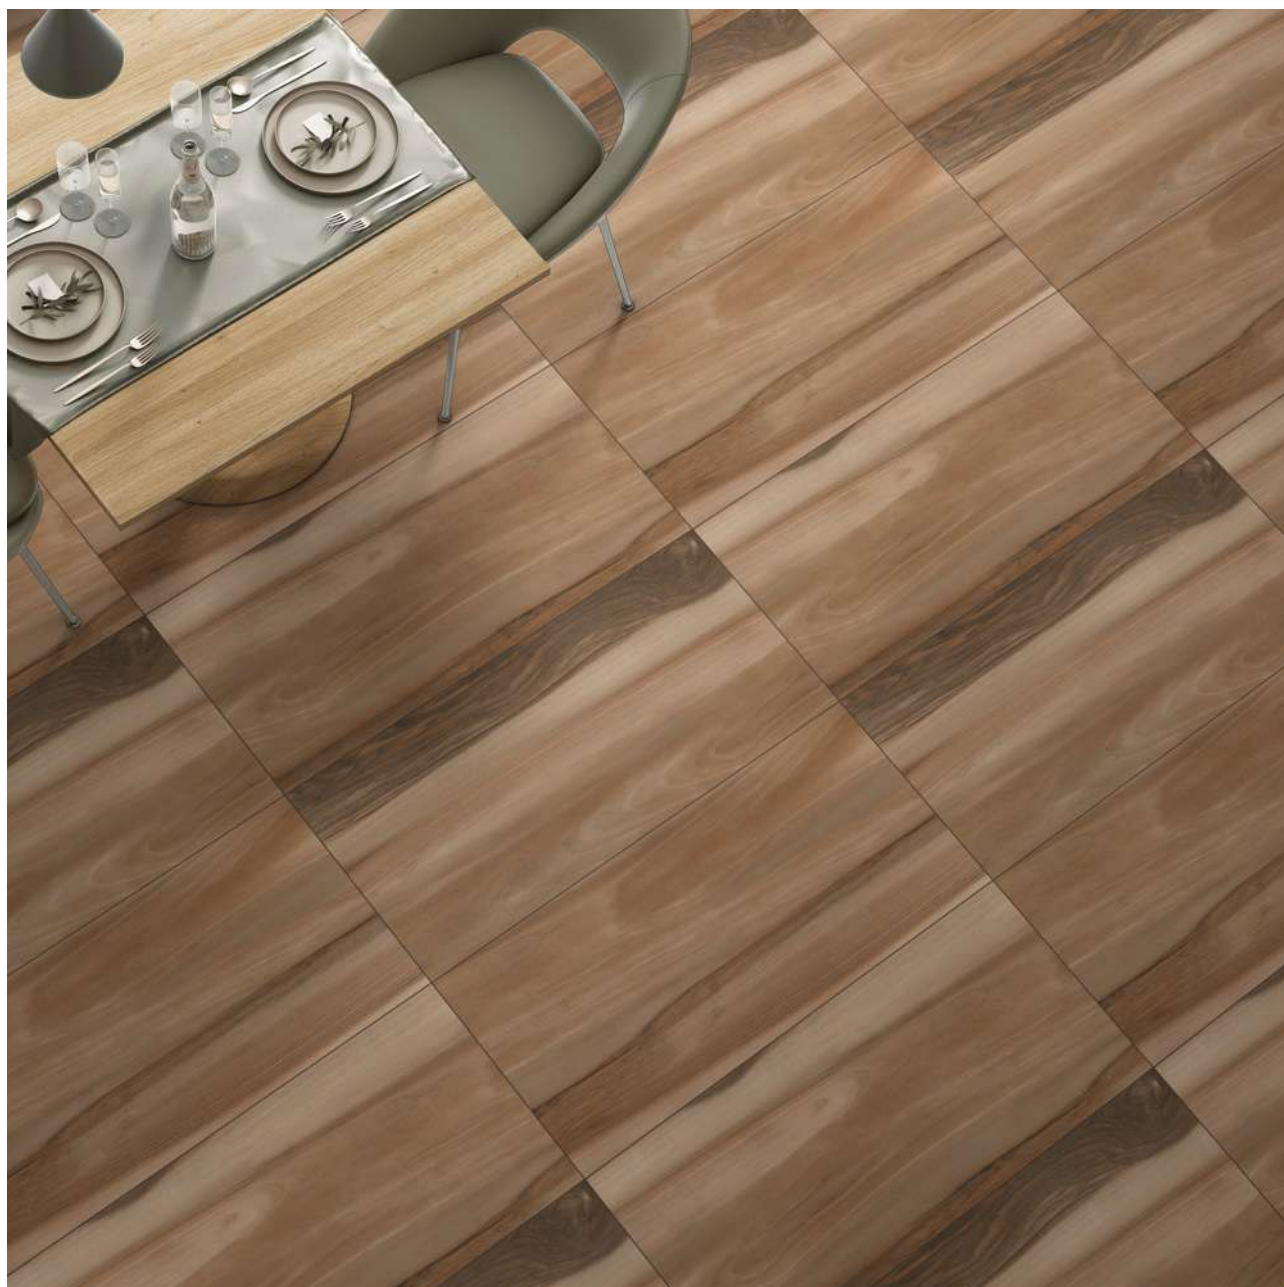

SNEEK BROWN

SIZE: 600 X 1200 MM

FINISH: MATT