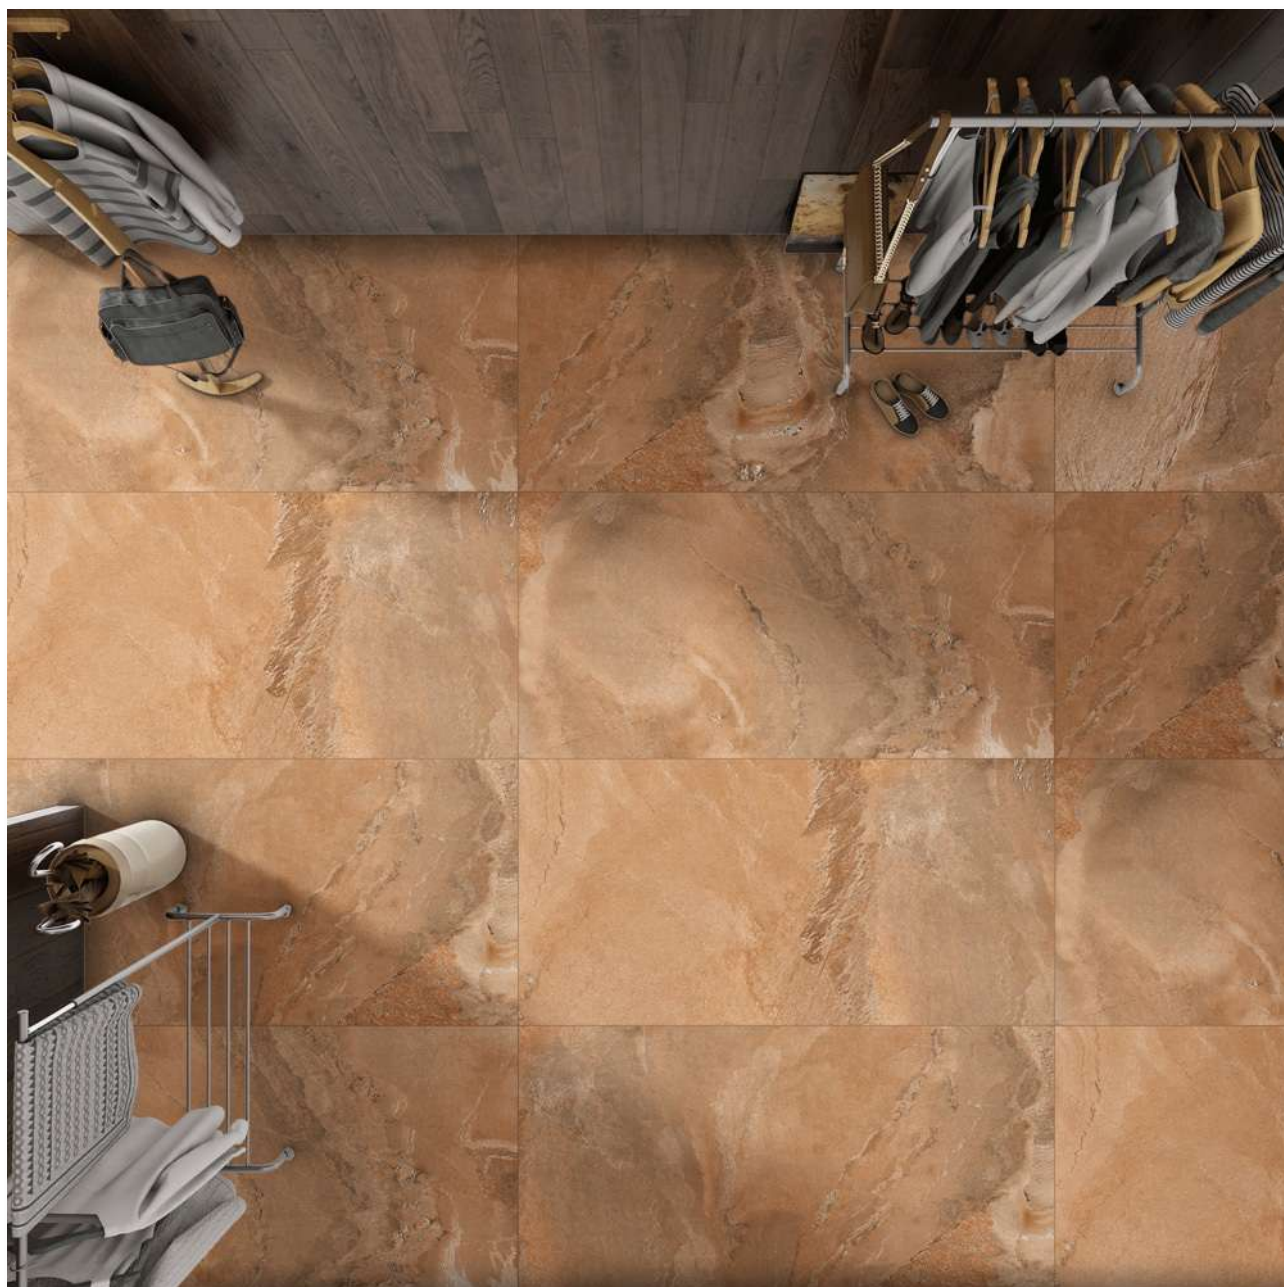

HARD ROCK BROWN

SIZE: 600 X 1200 MM

FINISH: MATT