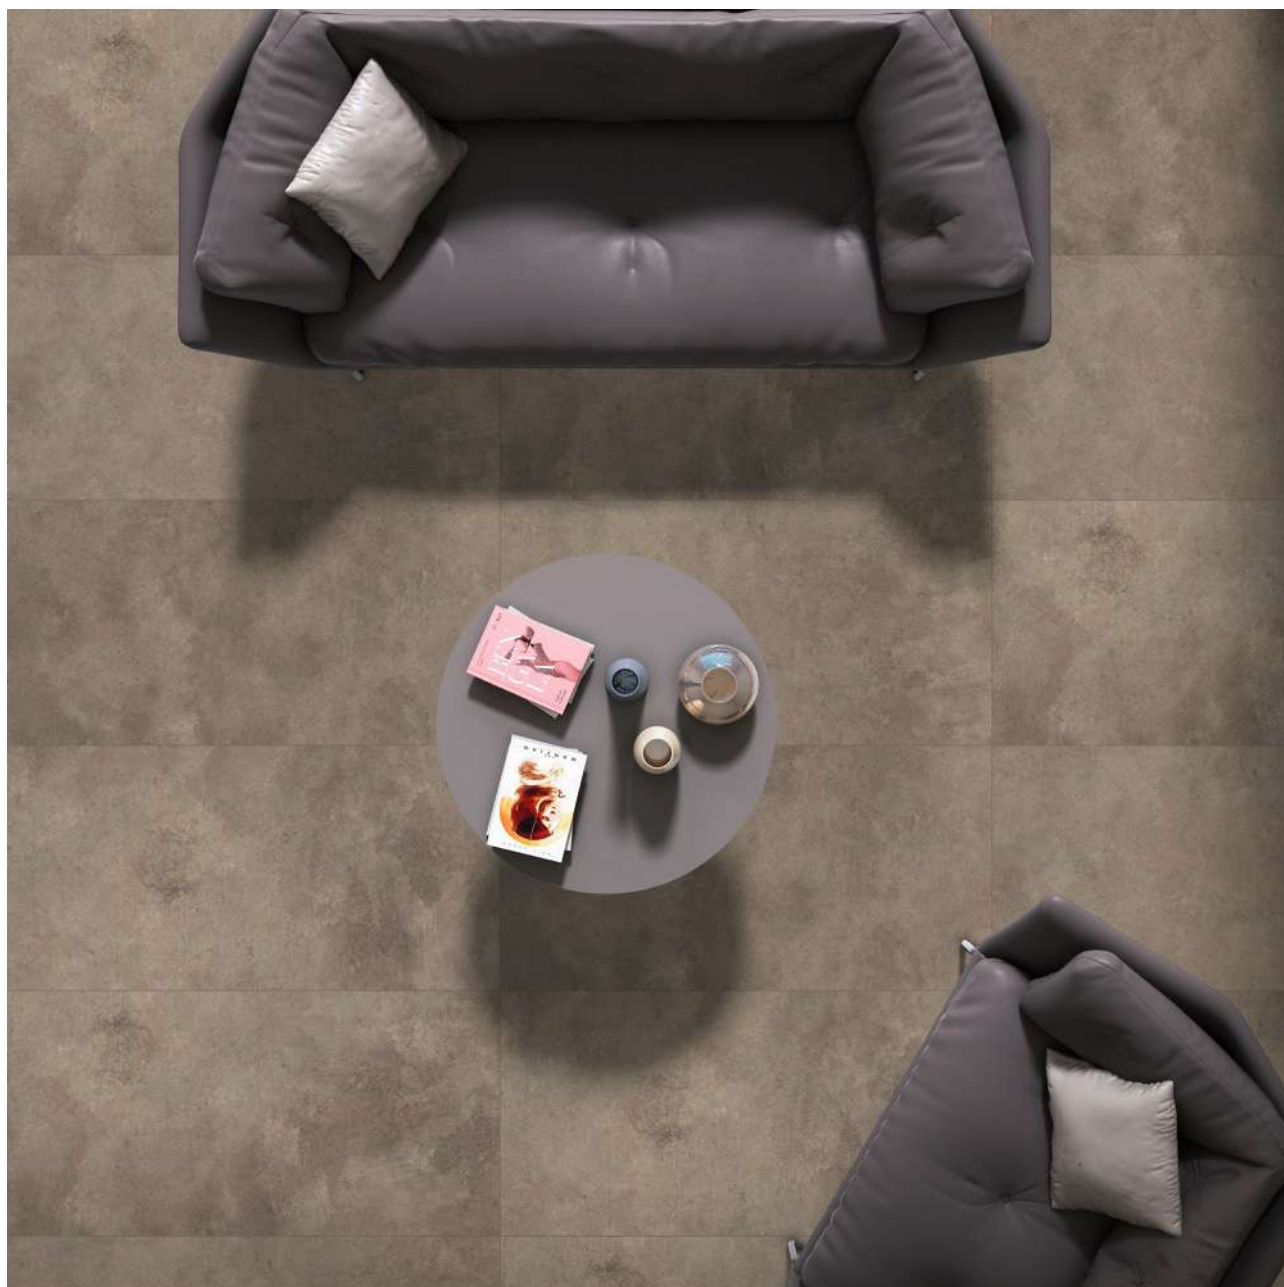

FINISH: MATT

ANTIQUÉ BLUE

SIZE: 600 X 1200 MM

FINISH: MATT

ANTIQUÉ BRONZE

SIZE: 600 X 1200 MM

FINISH: MATT

ANTIQUE CEDAR