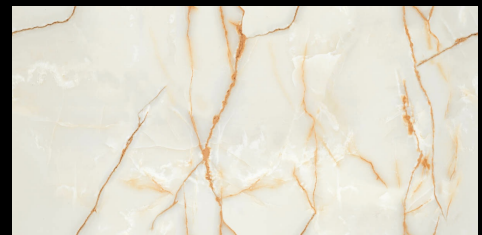

I-ROMA ONIX BIEGE

600 X 1200 MM
infinite