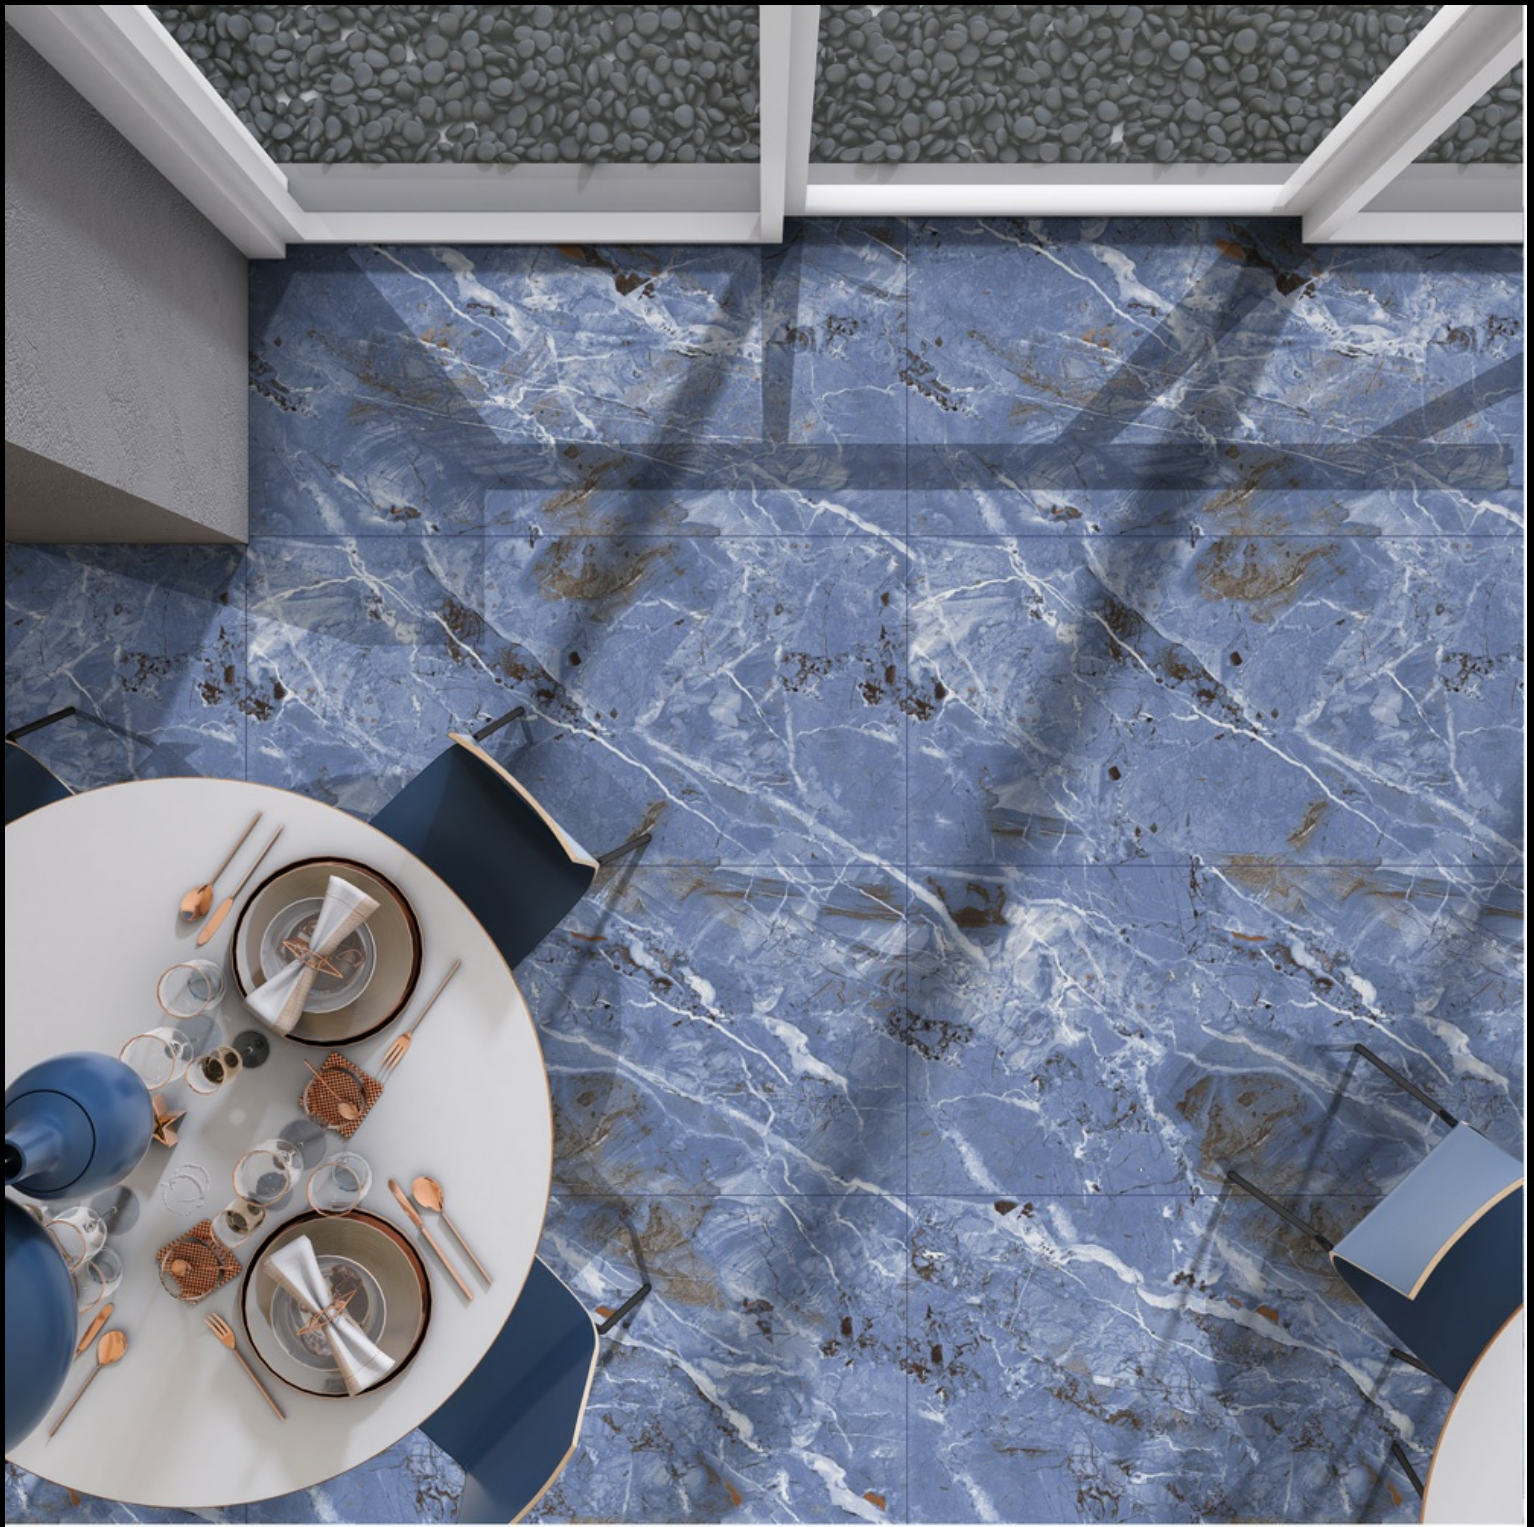

I-EMPIRE AZUL

600 X 1200 MM
infinite