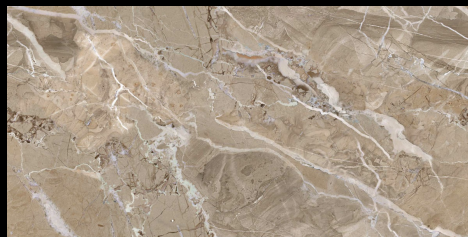

I-EMPIRE

600 X 1200 MM
infinite