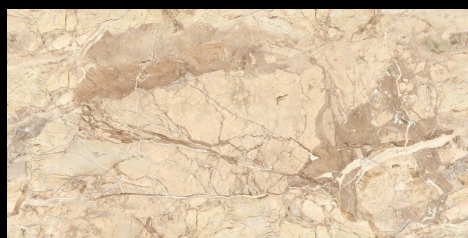

I-VICTOR

600 X 1200 MM
infinite