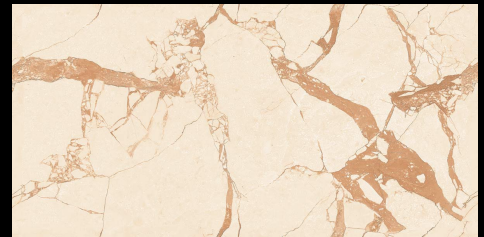

I-VANITY CAFE

600 X 1200 MM
infinite