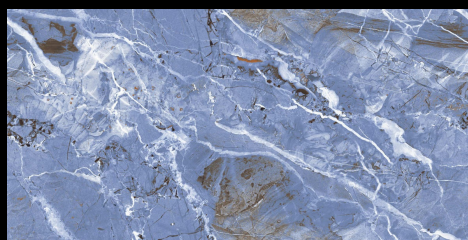

I-EMPIRE AZUL

600 X 1200 MM
infinite