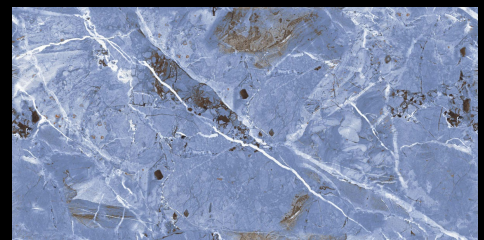

I-EMPIRE AZUL

600 X 1200 MM
infinite