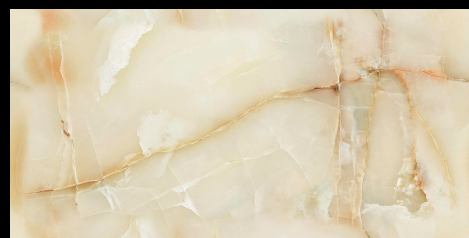

I-VELVET

600 X 1200 MM
infinite