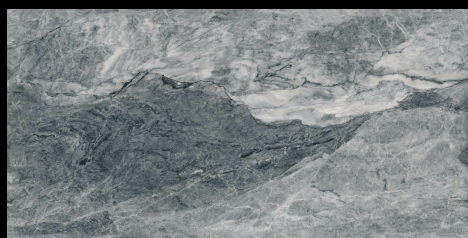

I-DOWEL

600 X 1200 MM
infinite