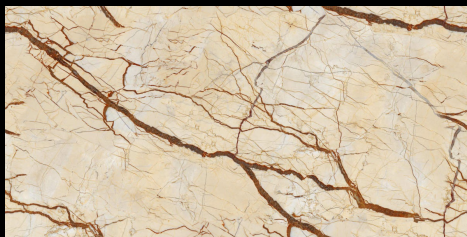

I-RUBY

600 X 1200 MM
infinite