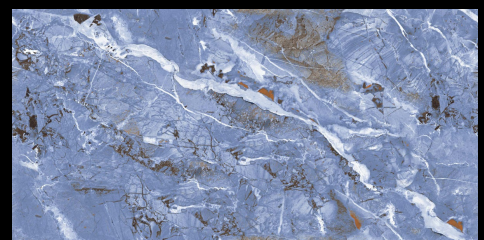

I-EMPIRE AZUL

600 X 1200 MM
infinite