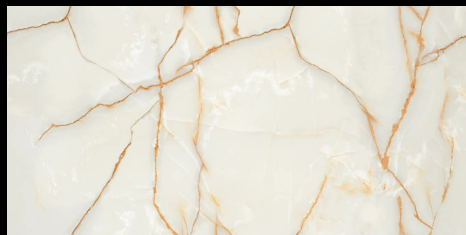

I-ROMA ONIX BIEGE

600 X 1200 MM
infinite