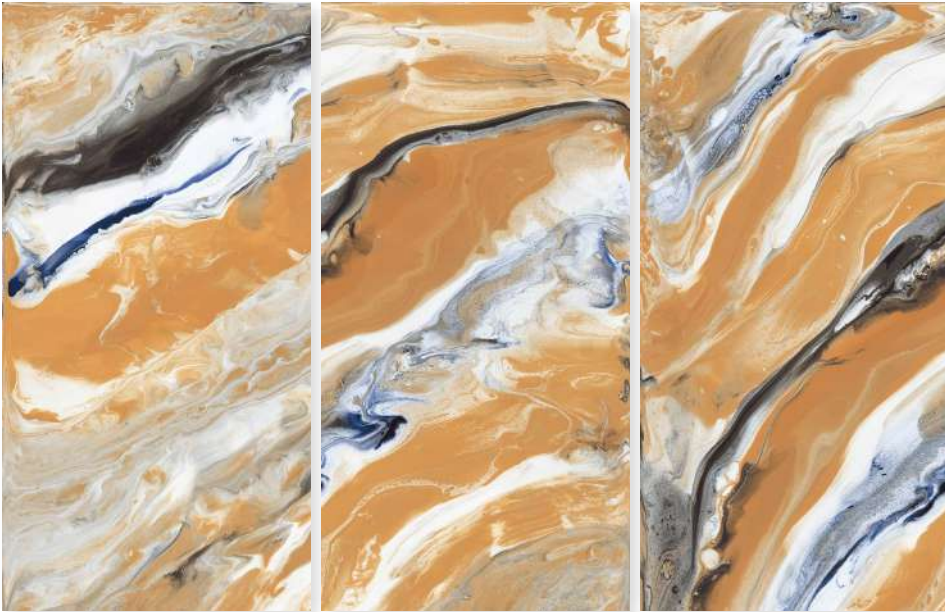

SEASCAPE BEIGE

Size:
600 X 1200 MM

Finish:
HighGloss