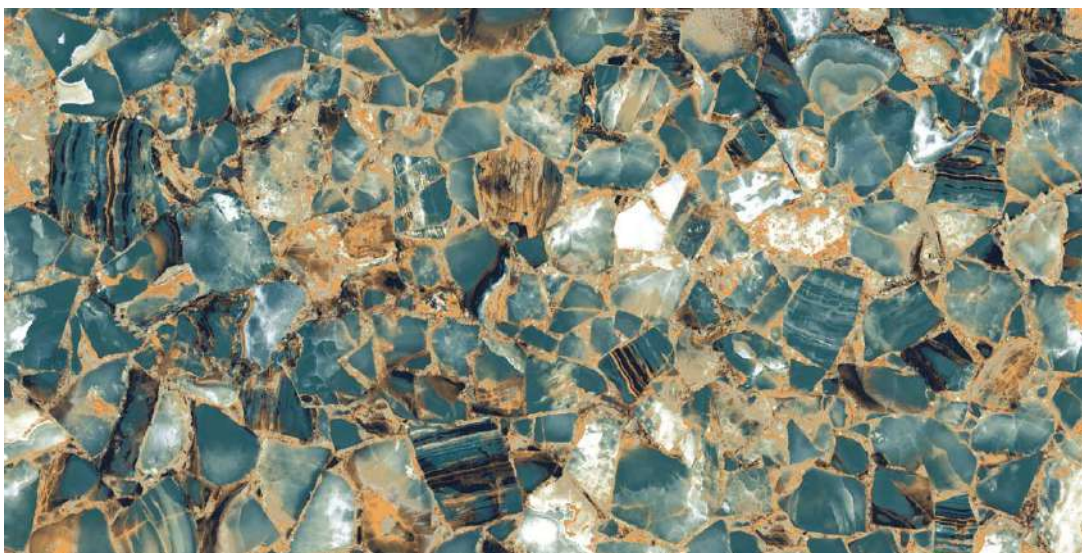

## DESERT BLUE

Size:  
600 X 1200 MM

Finish:  
HighGloss