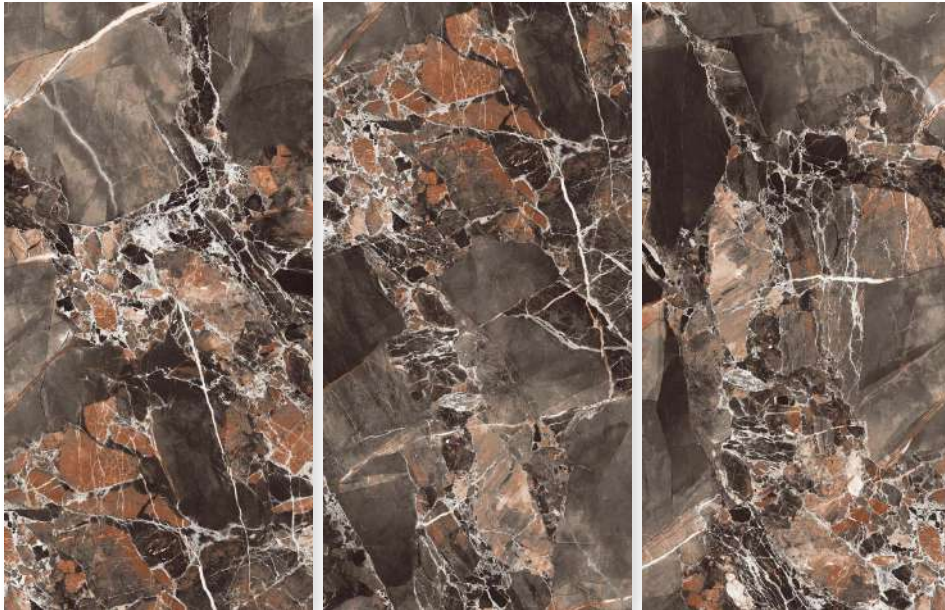

AVE CHOCO

Size:
600 X 1200 MM

Finish:
HighGloss