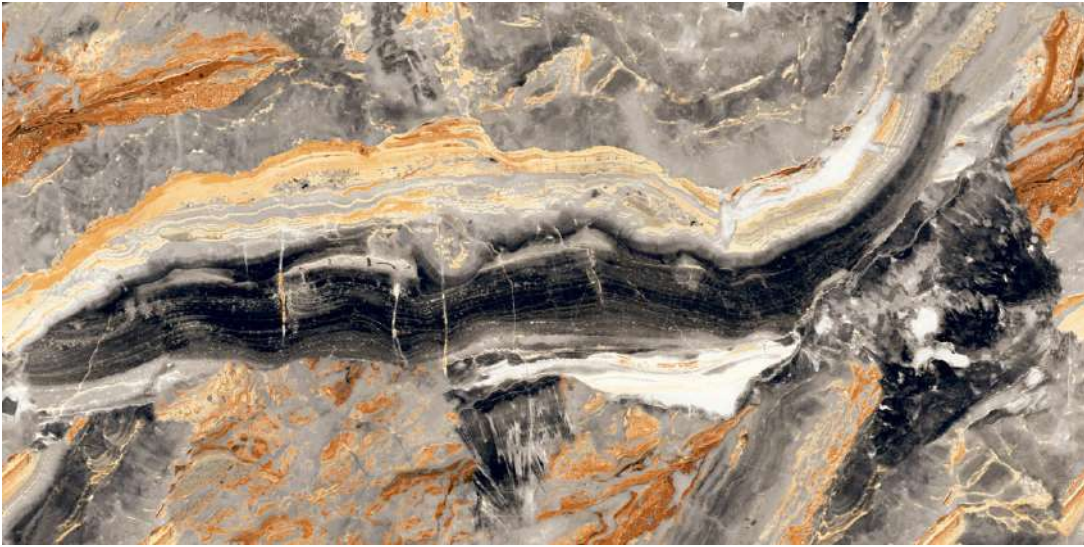

EARTHARO

Size:
600 X 1200 MM

Finish:
HighGloss