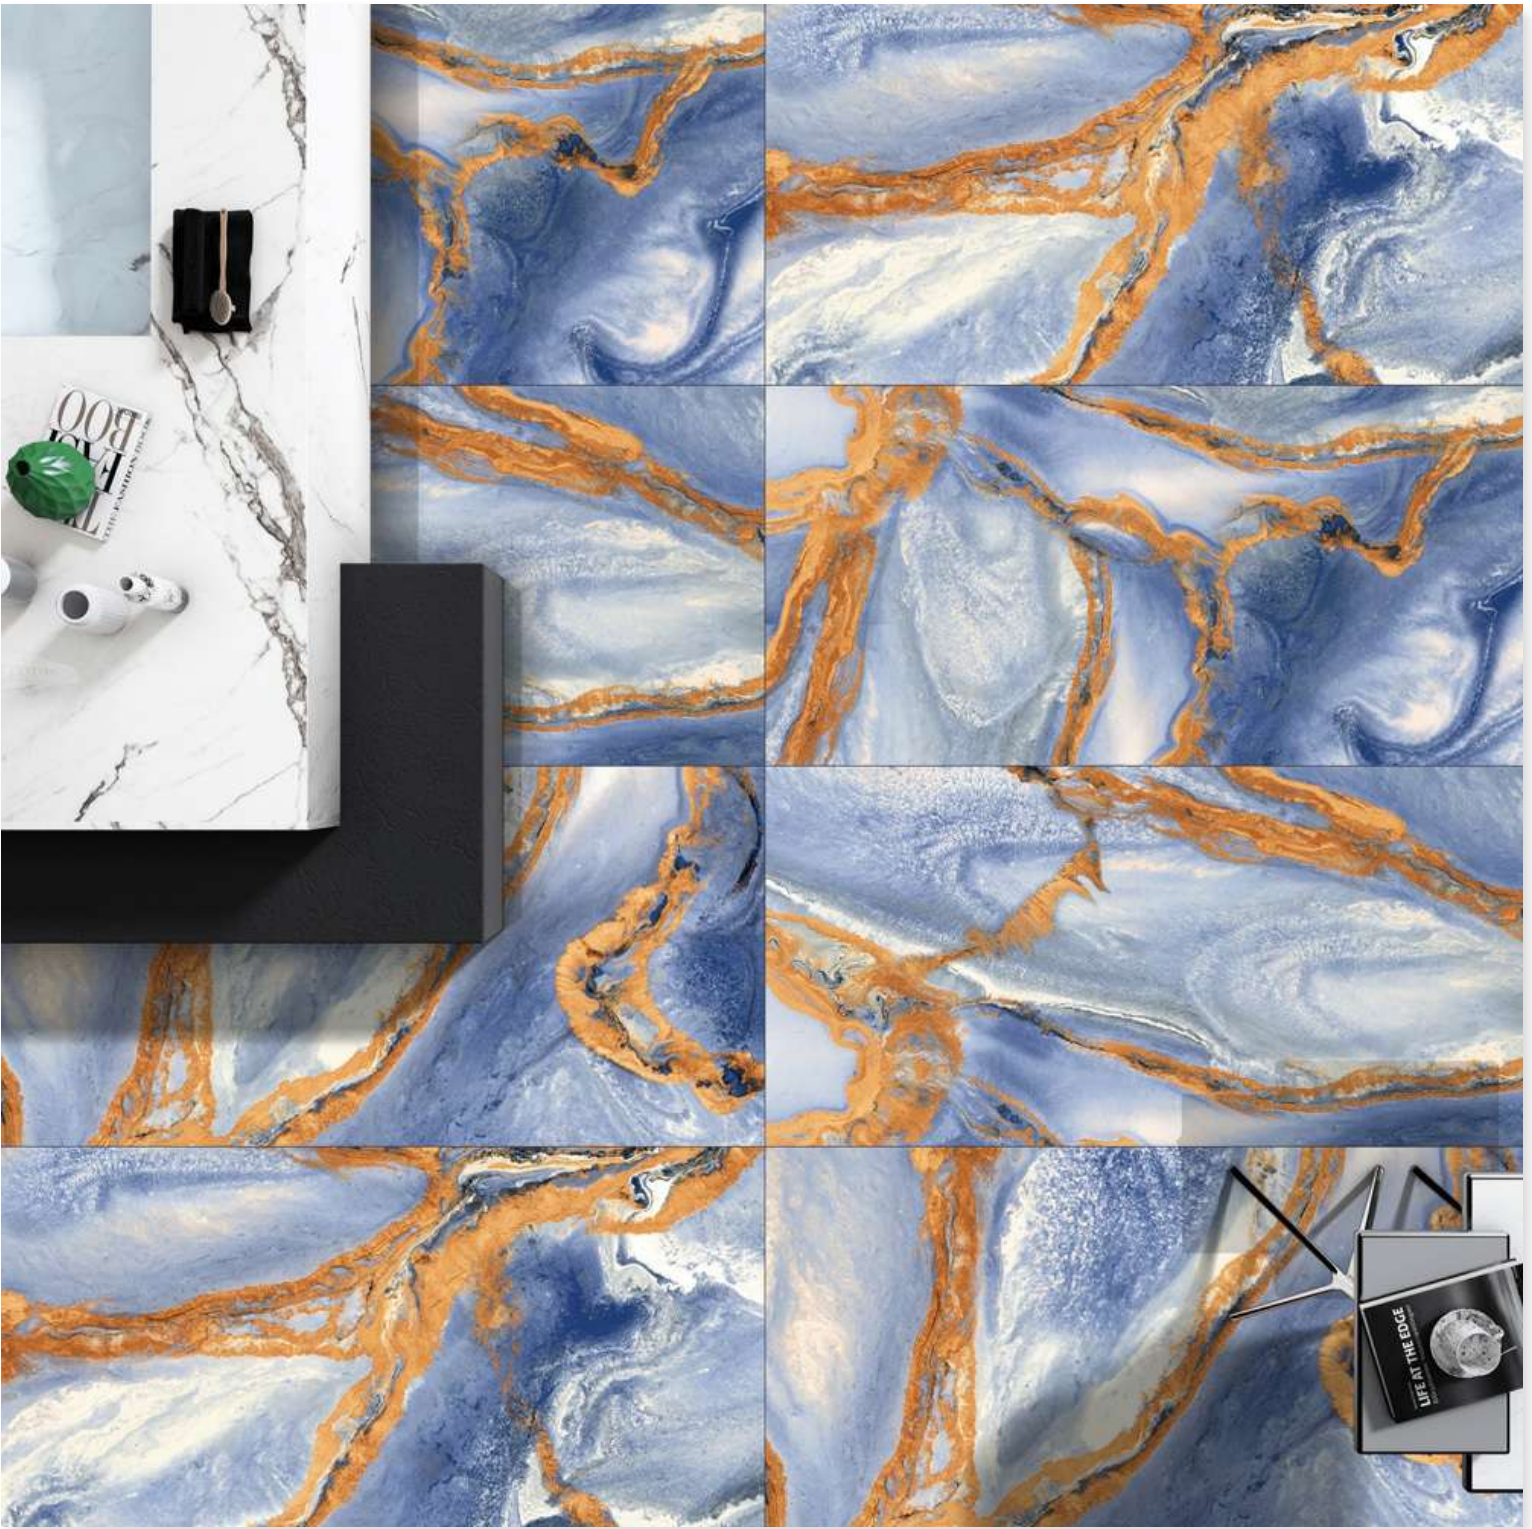

## NEXA GOLD

Size:  
600 X 1200 MM

Finish:  
HighGloss

## NEXA NATURAL

Size:  
600 X 1200 MM

Finish:  
HighGloss