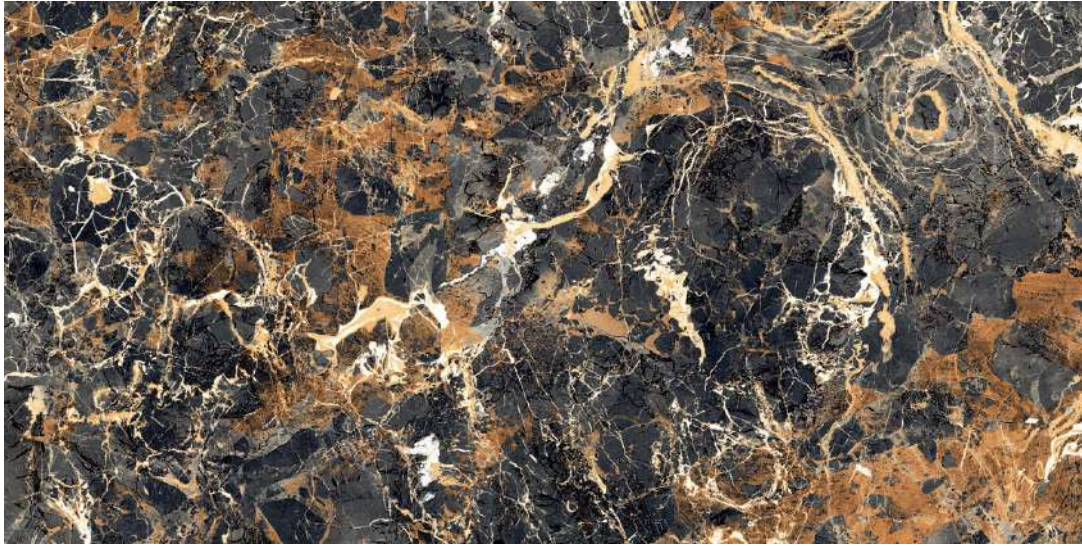

INDUS BLACK

Size:
600 X 1200 MM

Finish:
HighGloss