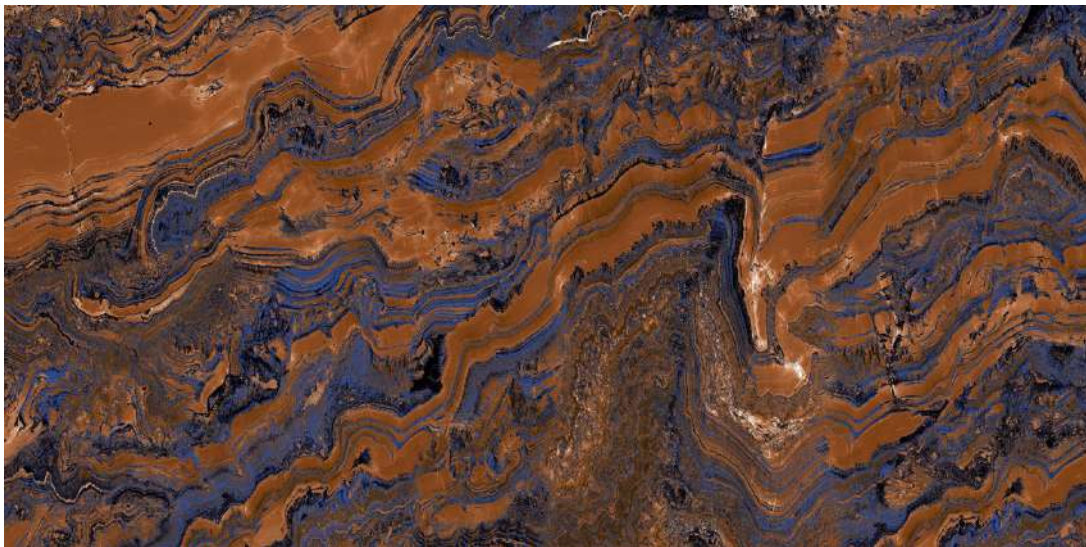

## TIGER AZUL

Size:  
600 X 1200 MM

Finish:  
HighGloss