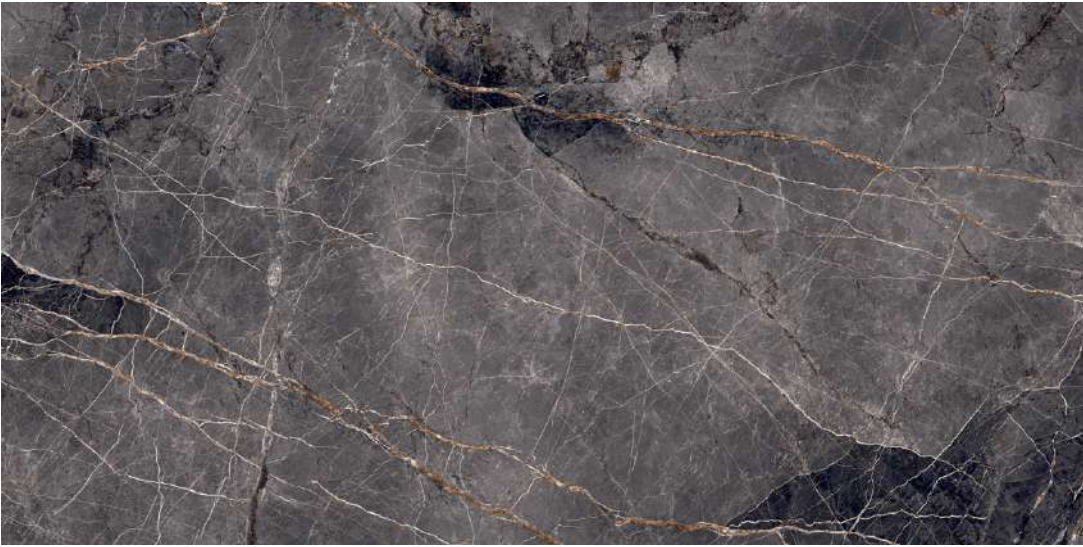

SURPRISE PURPLE

Size:
600 X 1200 MM

Finish:
HighGloss