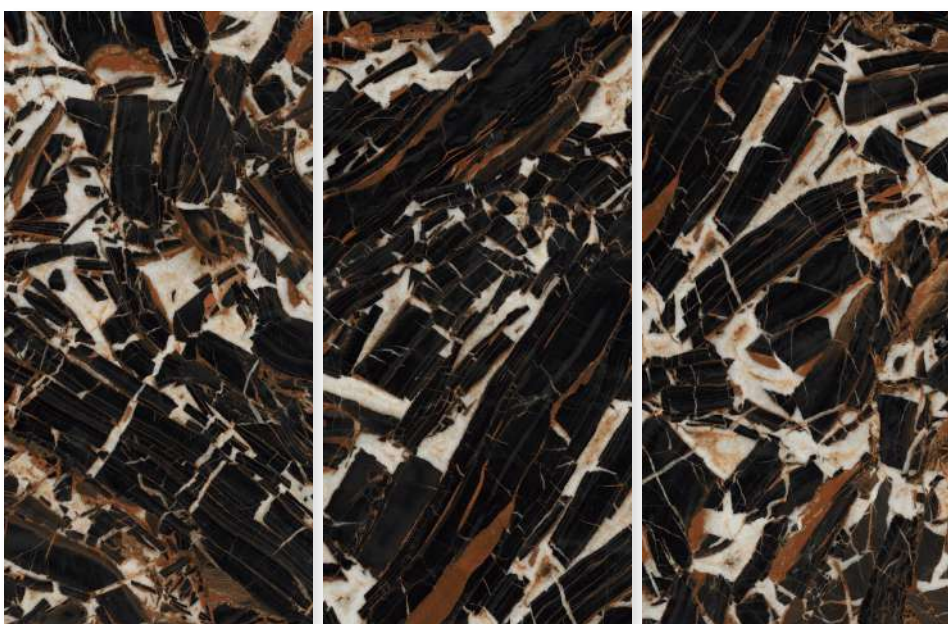

ENTRO

Size:
600 X 1200 MM

Finish:
HighGloss