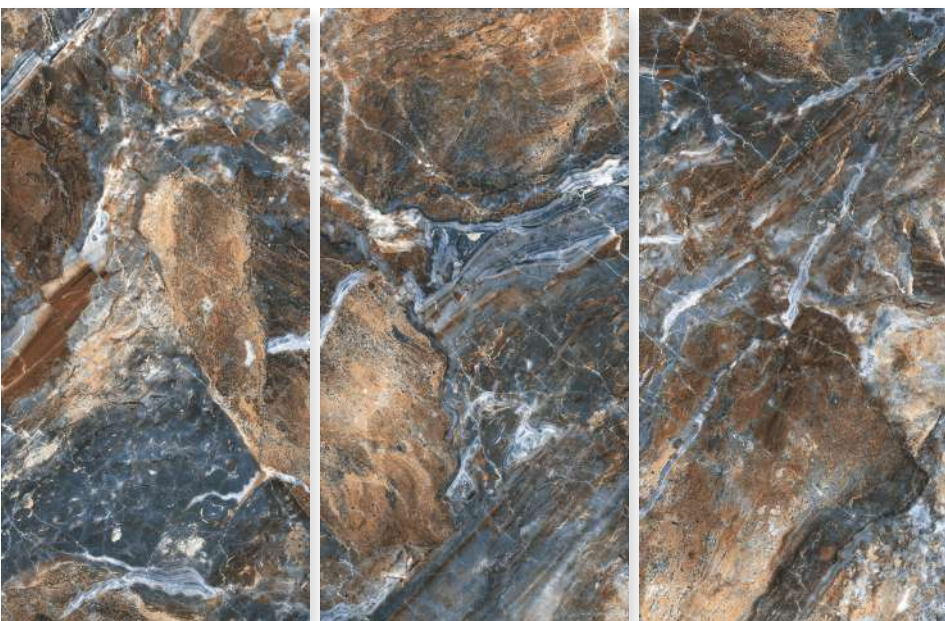

SLATE

Size:
600 X 1200 MM

Finish:
HighGloss