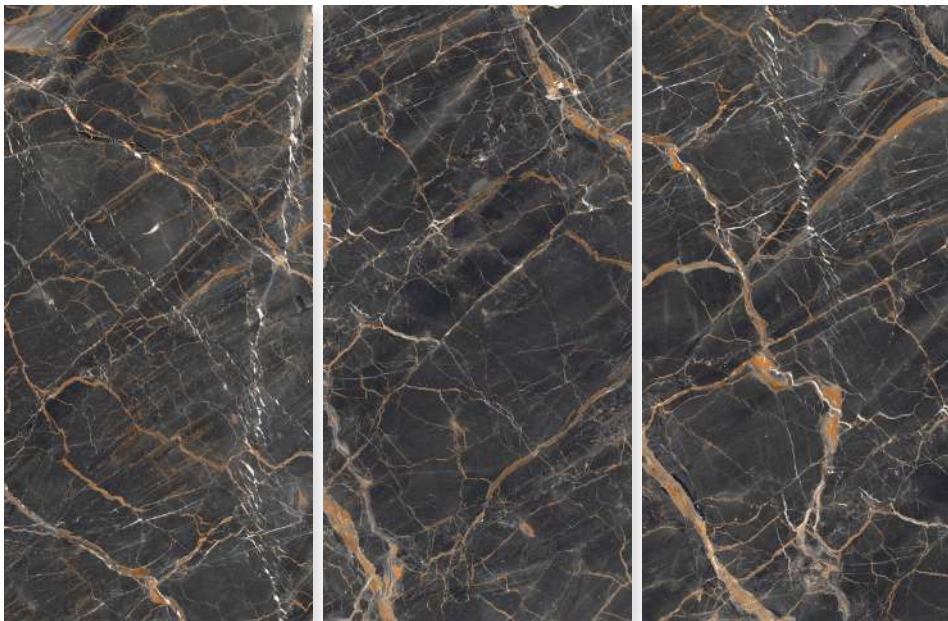

RUMBLE CHARCOL

Size:
600 X 1200 MM

Finish:
HighGloss