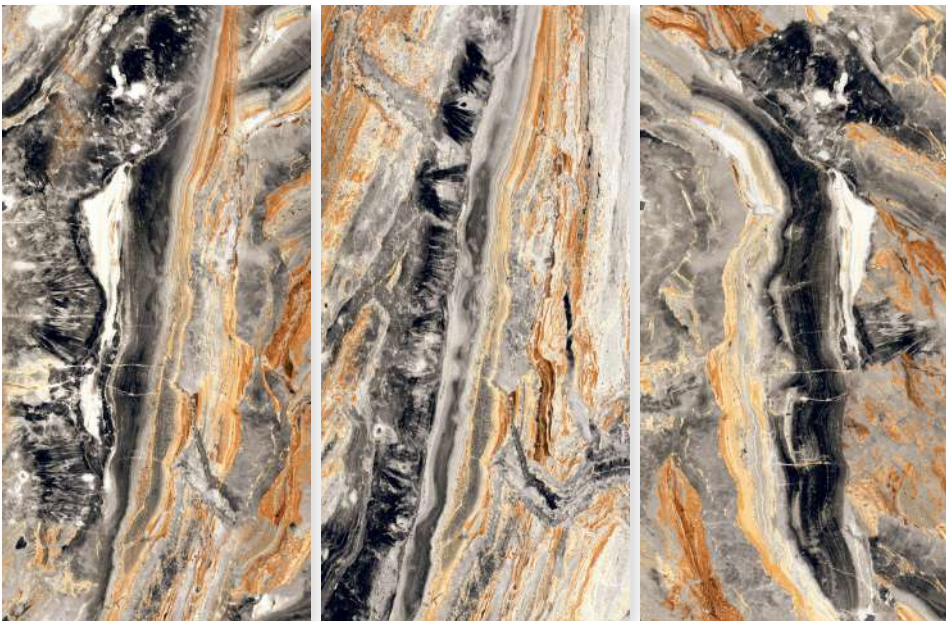

EARTHARO

Size:
600 X 1200 MM

Finish:
HighGloss