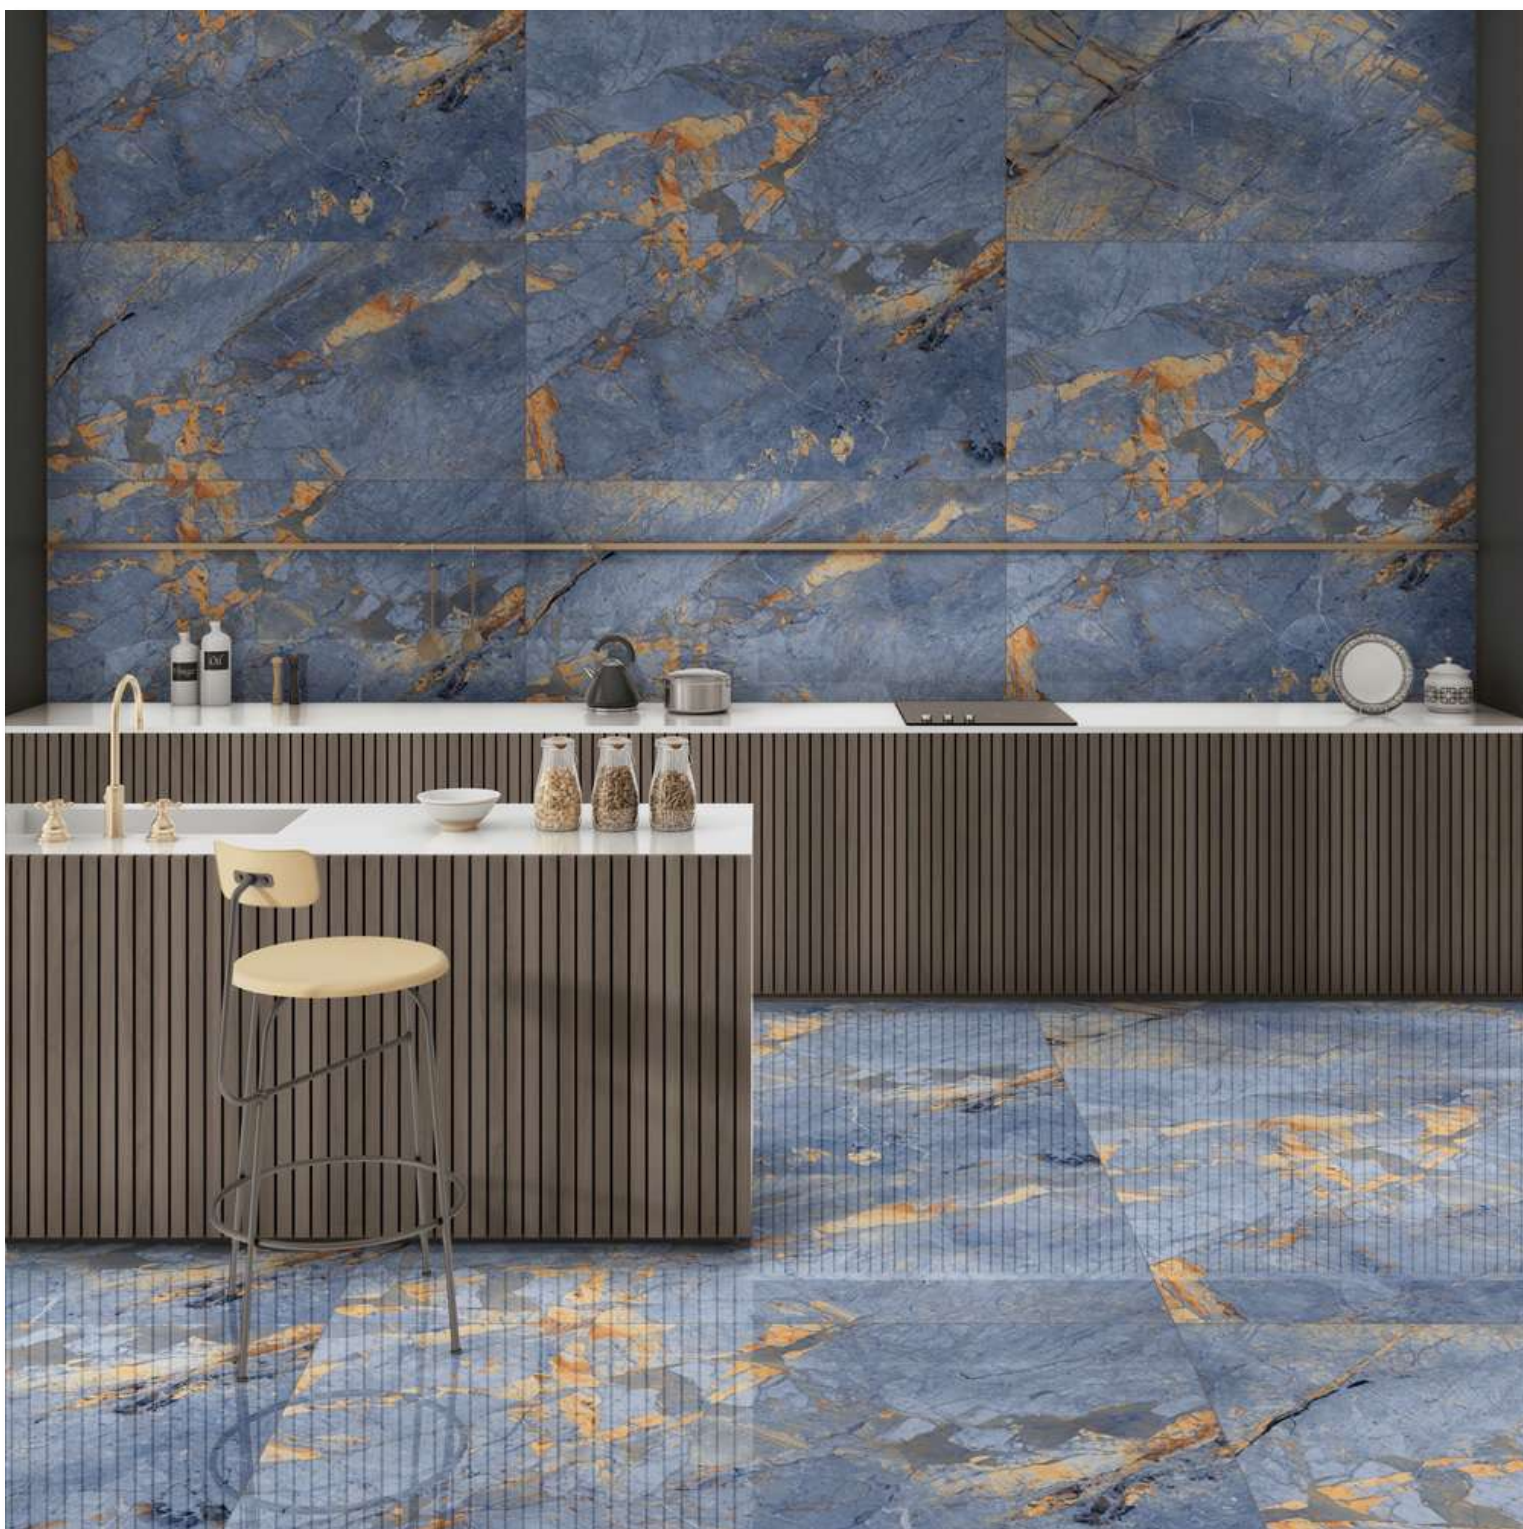

ESSENCE

Size:
600 X 1200 MM

Finish:
HighGloss