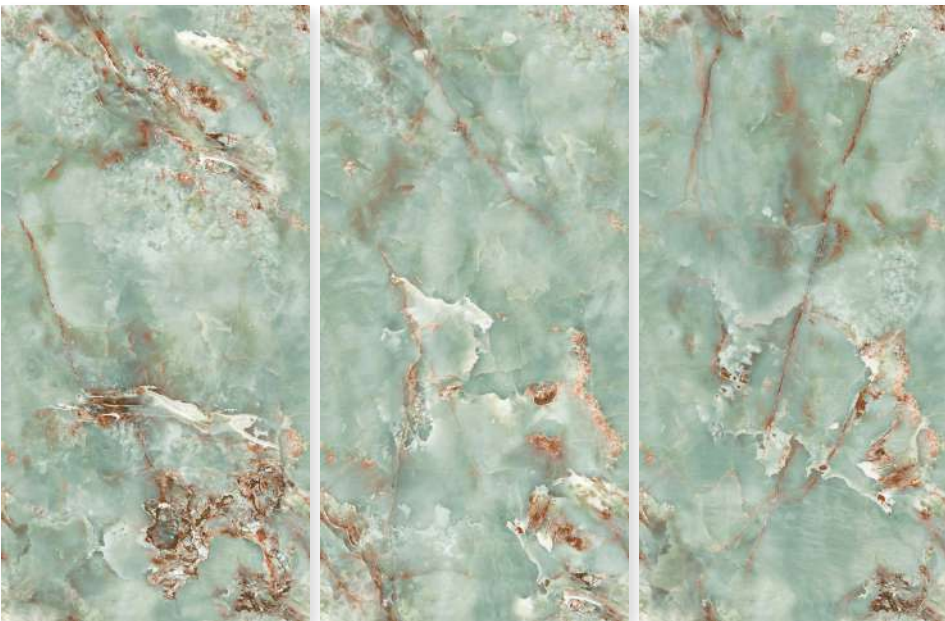

I-ROCHE AQUA

Size:
600 X 1200 MM

Finish:
HighGloss