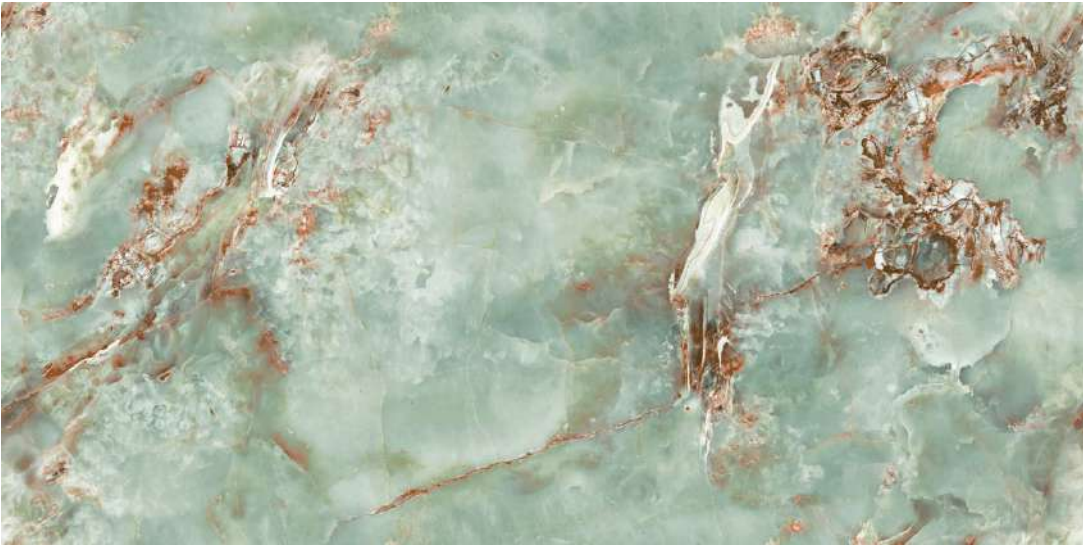

I-ROCHE AQUA

Size:
600 X 1200 MM

Finish:
HighGloss