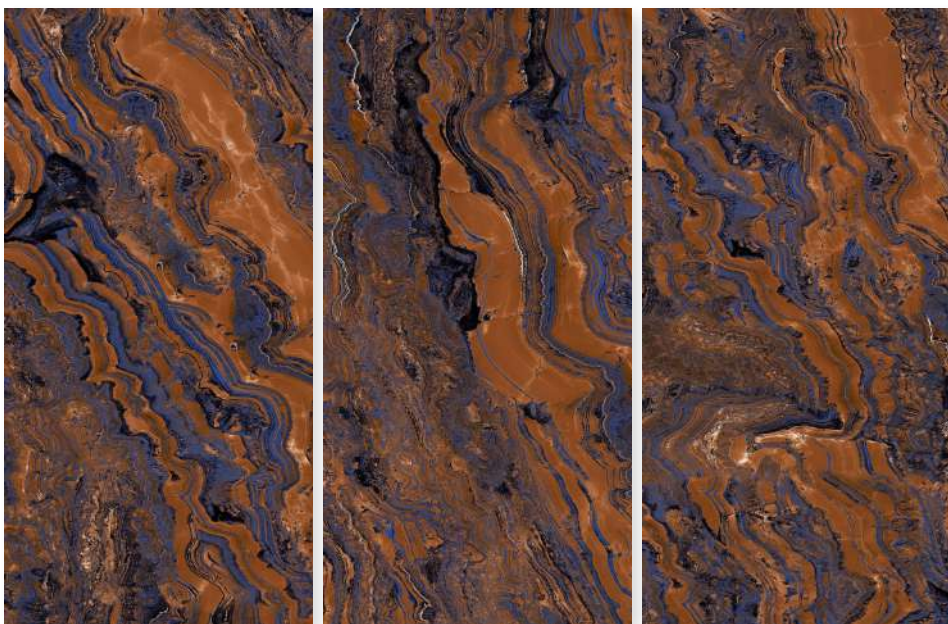

TIGER BROWN

Size:
600 X 1200 MM

Finish:
HighGloss