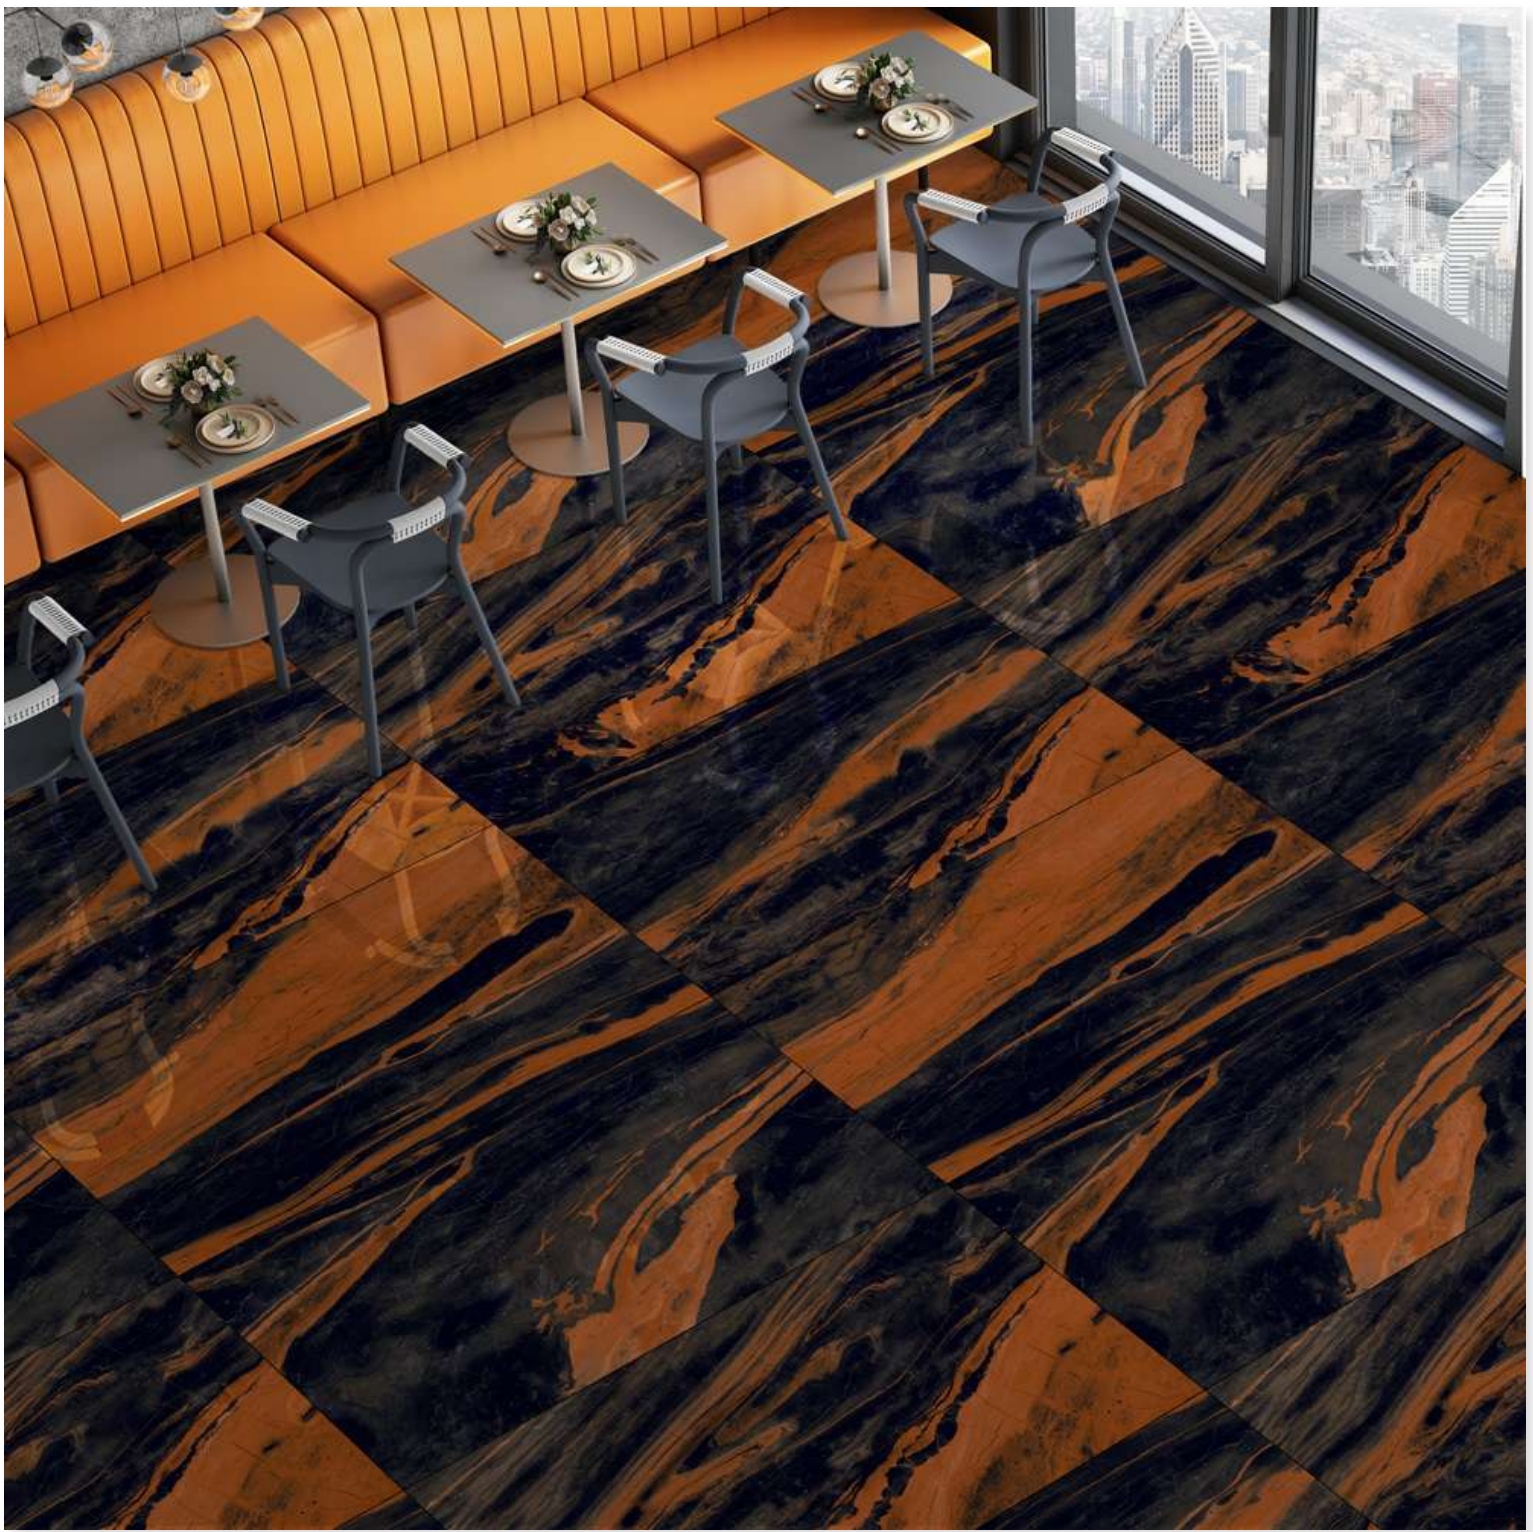

MACAEL BLACK

Size:
600 X 1200 MM

Finish:
HighGloss