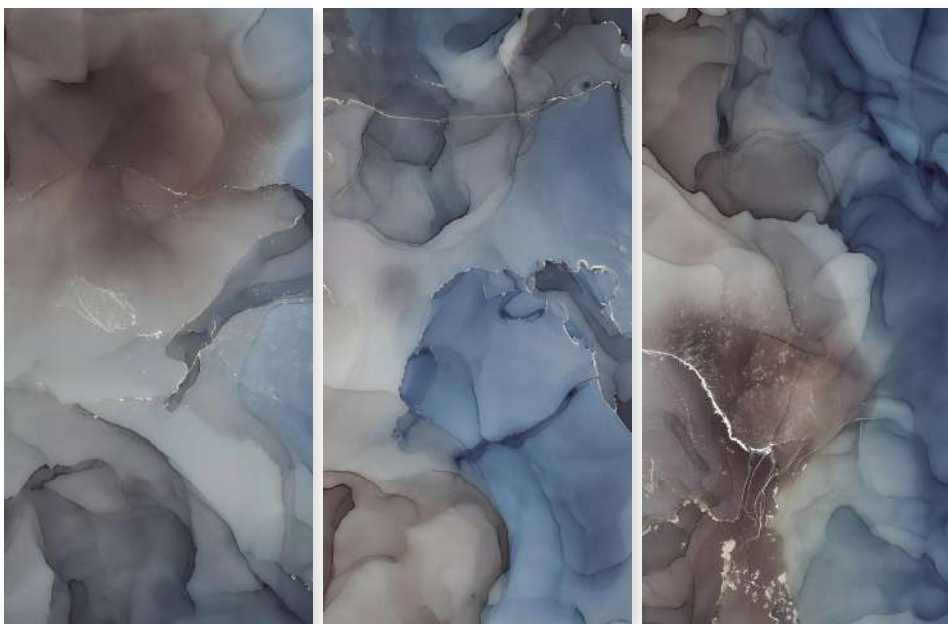

OXY BLUE

Size:
600 X 1200 MM

Finish:
HighGloss