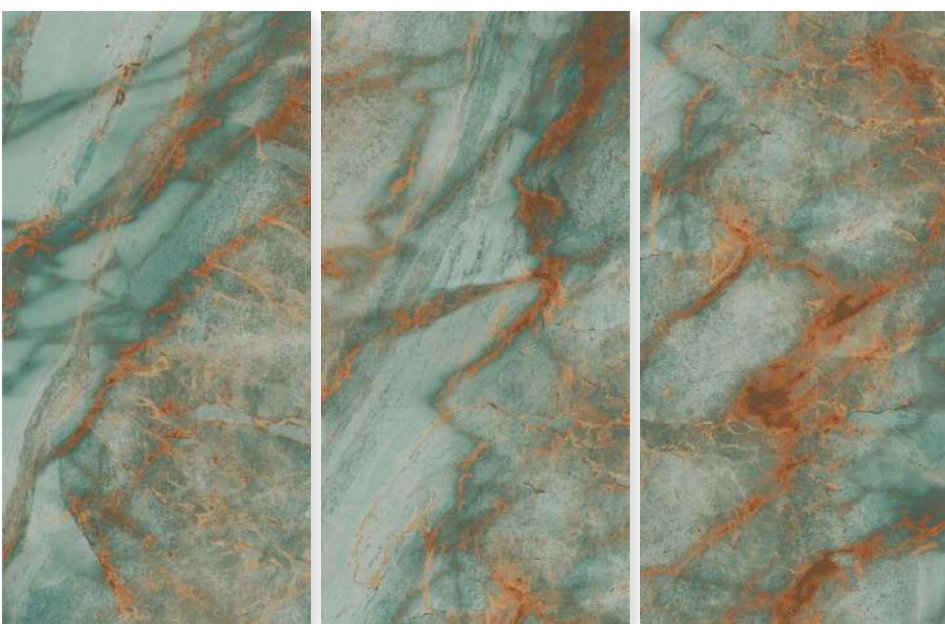

## EMBRACE

Size:  
600 X 1200 MM

Finish:  
HighGloss