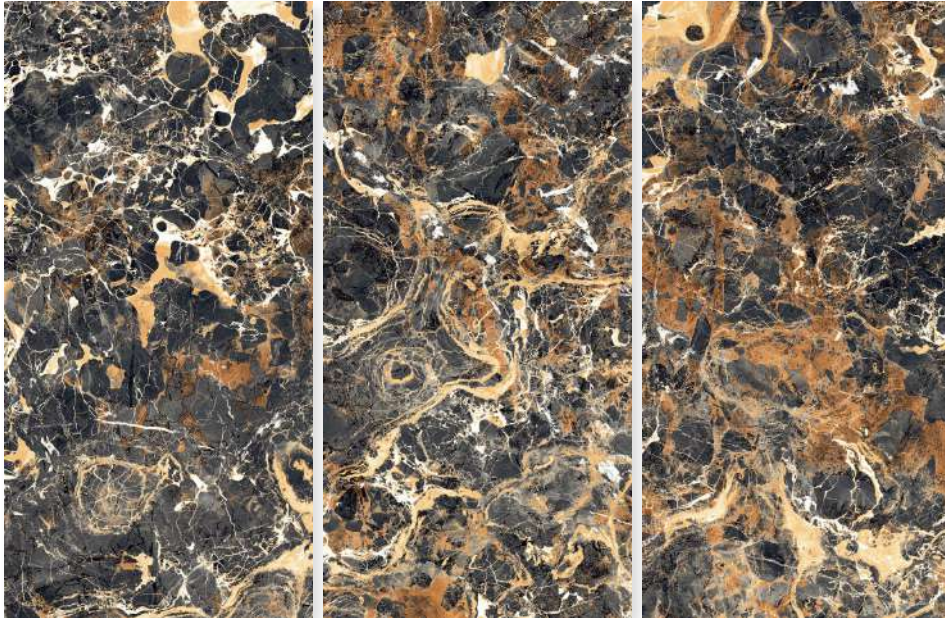

INDUS BLACK

Size:
600 X 1200 MM

Finish:
HighGloss