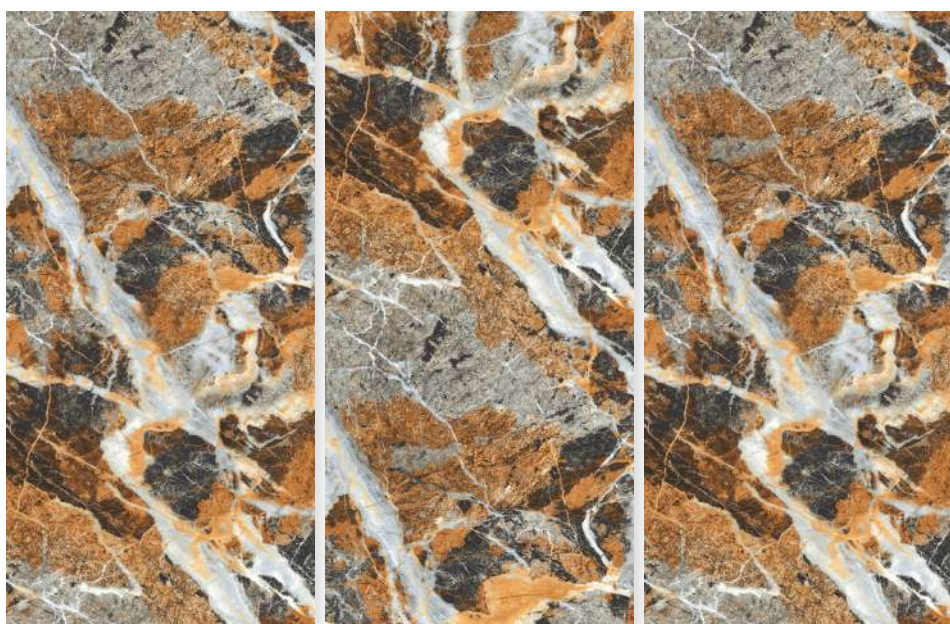

BRESTIGE BROWN

Size:
600 X 1200 MM

Finish:
HighGloss