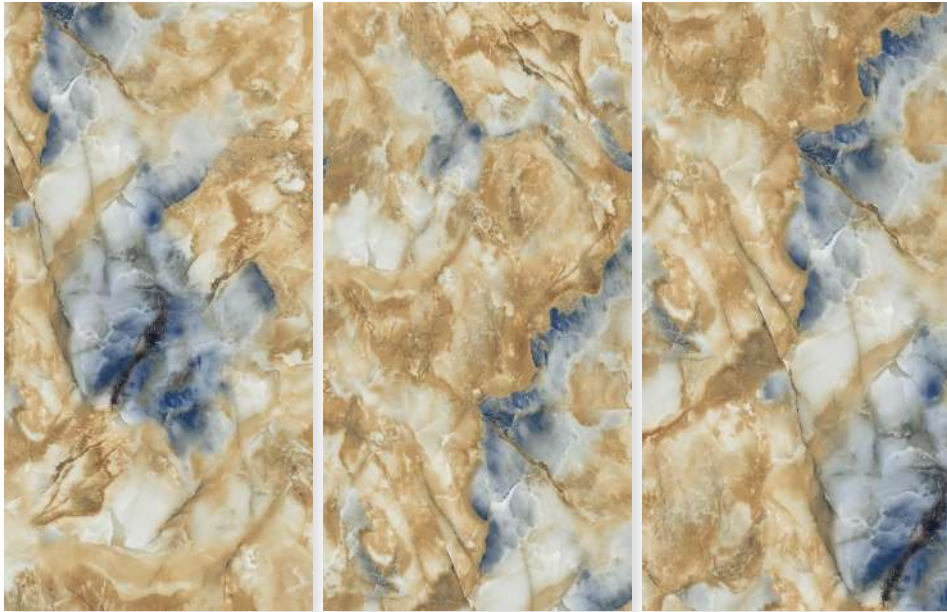

GRANITRANS BEIGE

Size:
600 X 1200 MM

Finish:
HighGloss