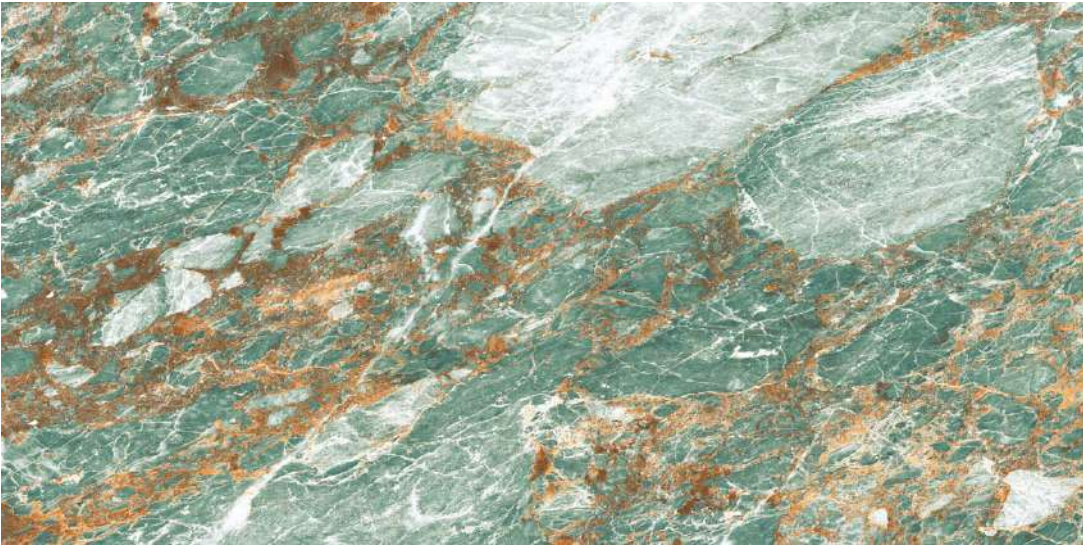

EMPRA LOUISE

Size:
600 X 1200 MM

Finish:
HighGloss