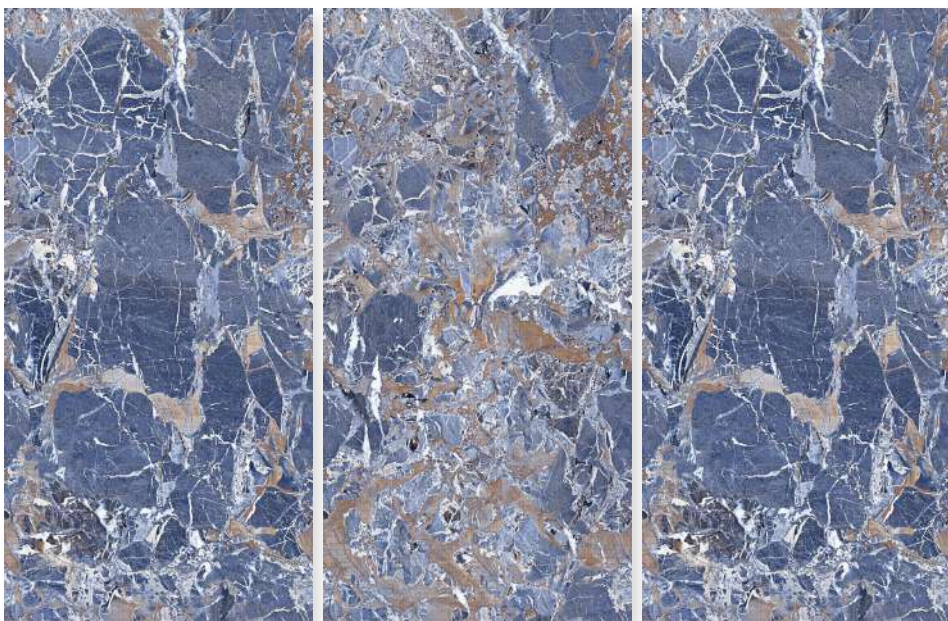

I-AMOR AZUL

Size:
600 X 1200 MM

Finish:
HighGloss