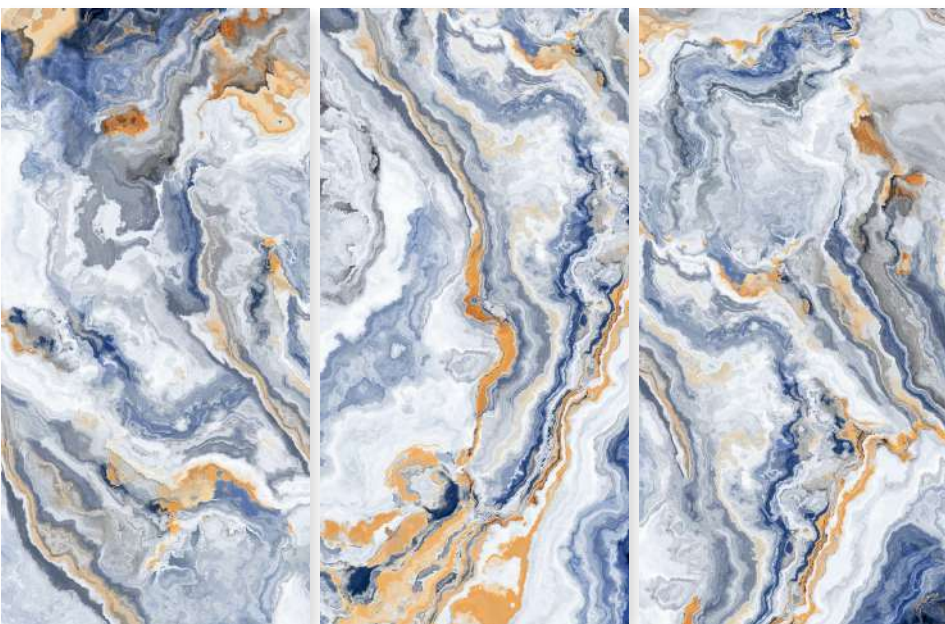

KASHMIR BLUE

Size:
600 X 1200 MM

Finish:
HighGloss