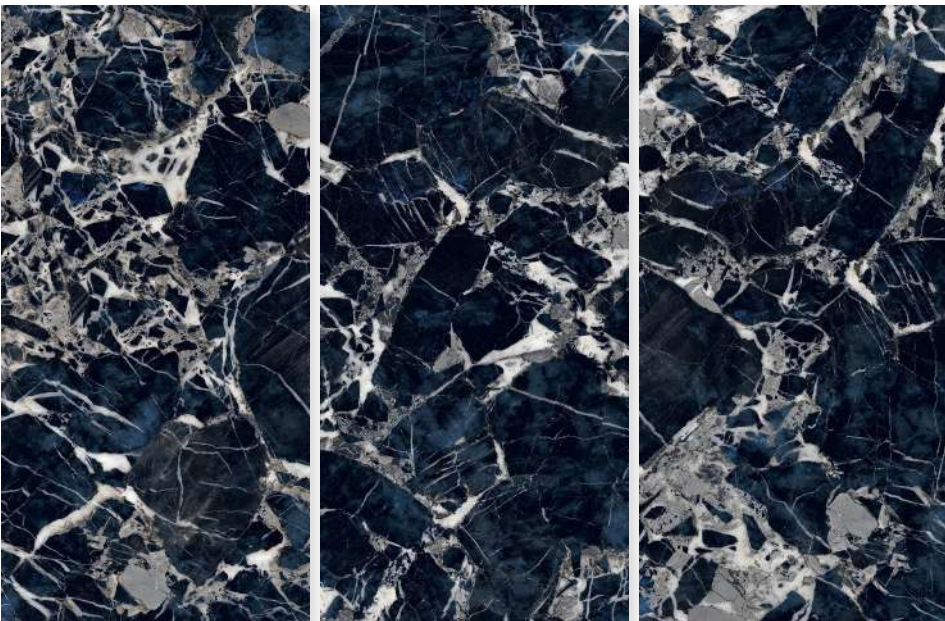

EXOTIC AZUL

Size:
600 X 1200 MM

Finish:
HighGloss