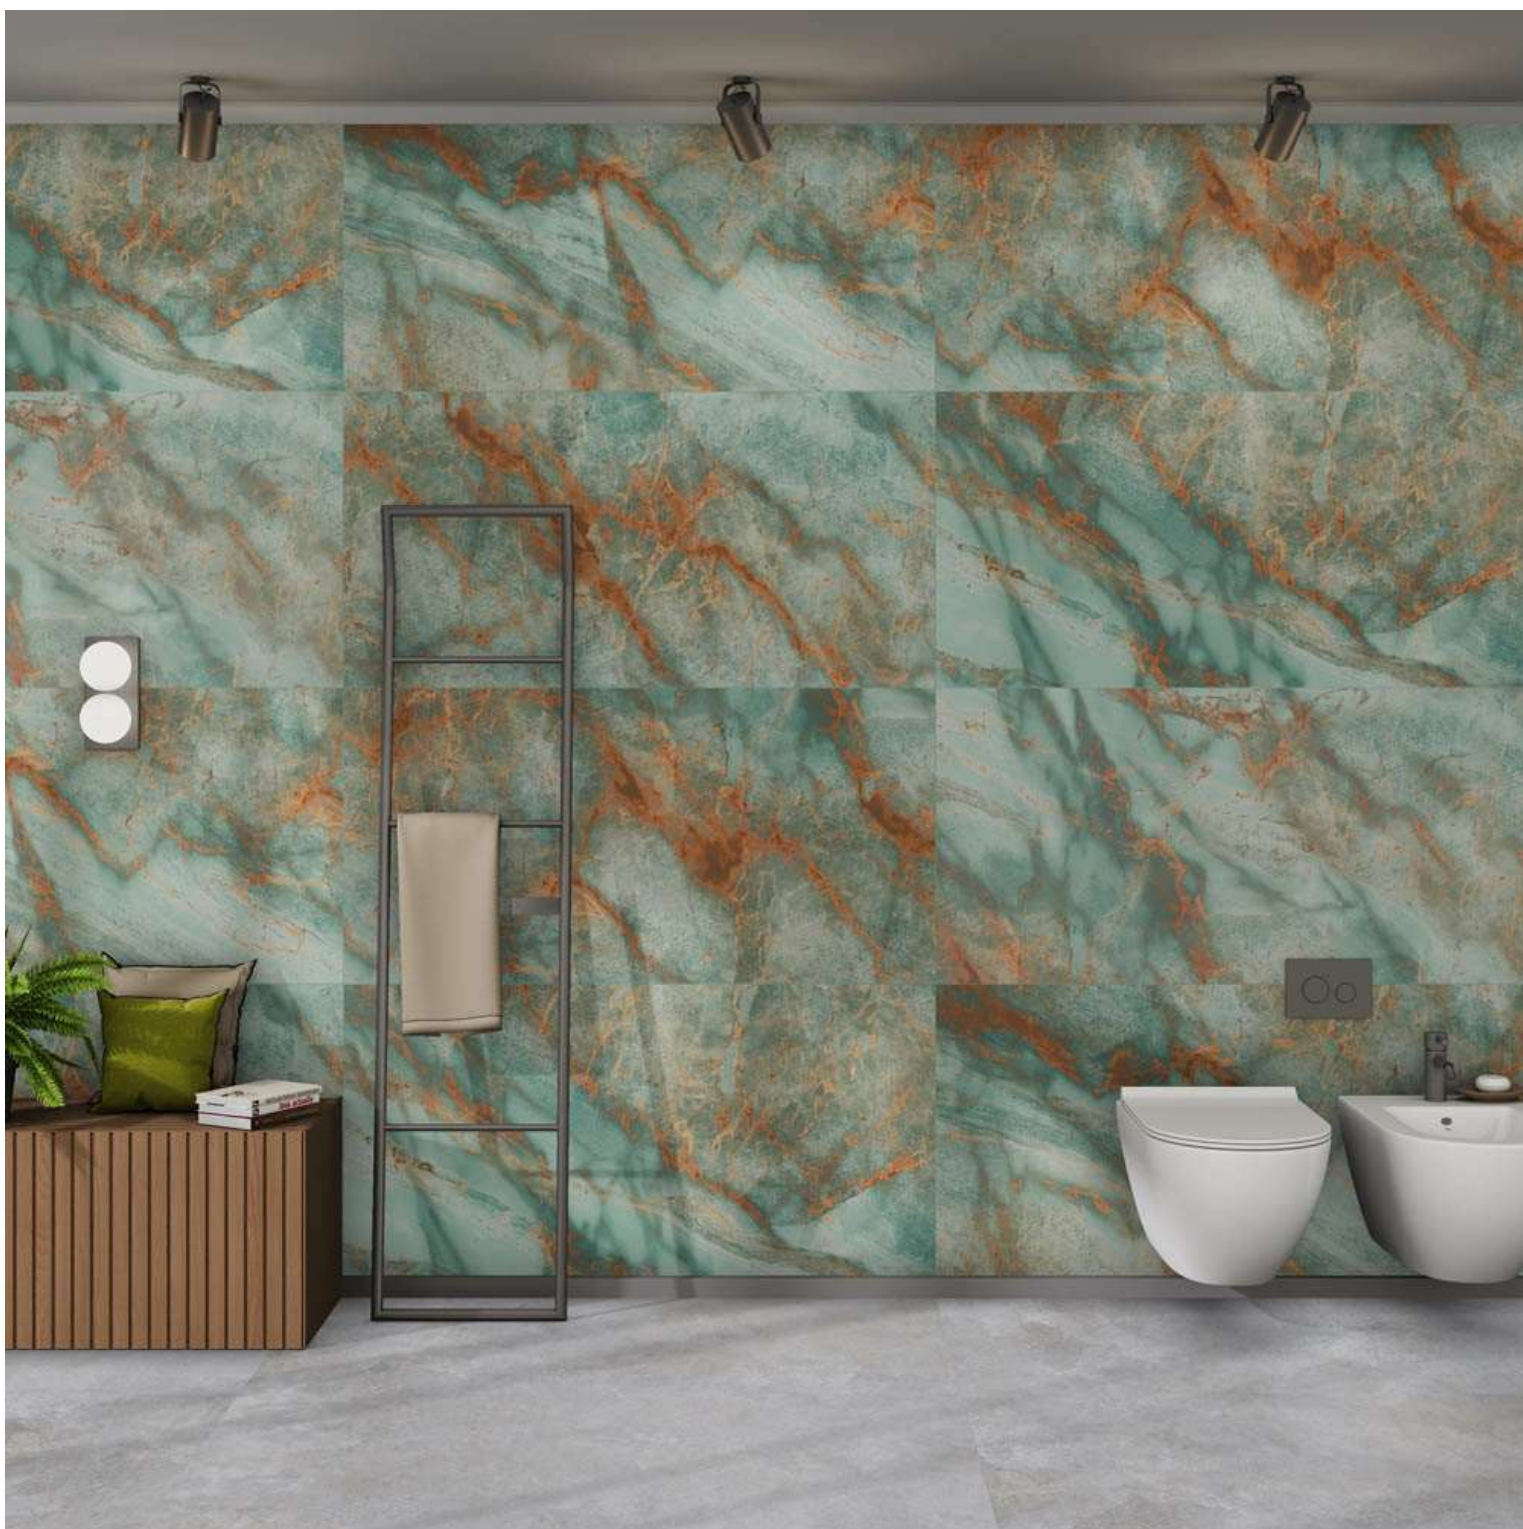

## EMBRACE

Size:  
600 X 1200 MM

Finish:  
HighGloss