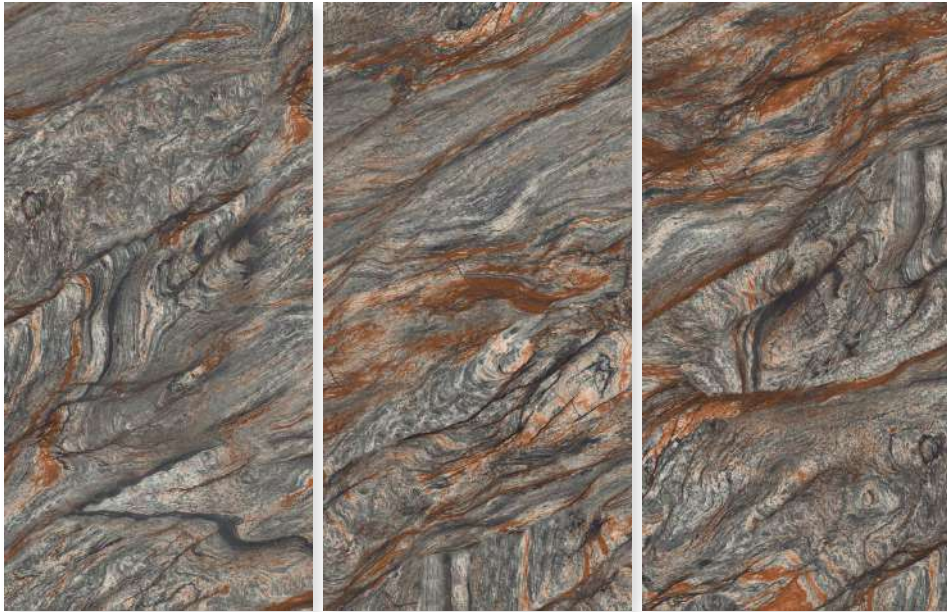

FUSION NERO

Size:
600 X 1200 MM

Finish:
HighGloss