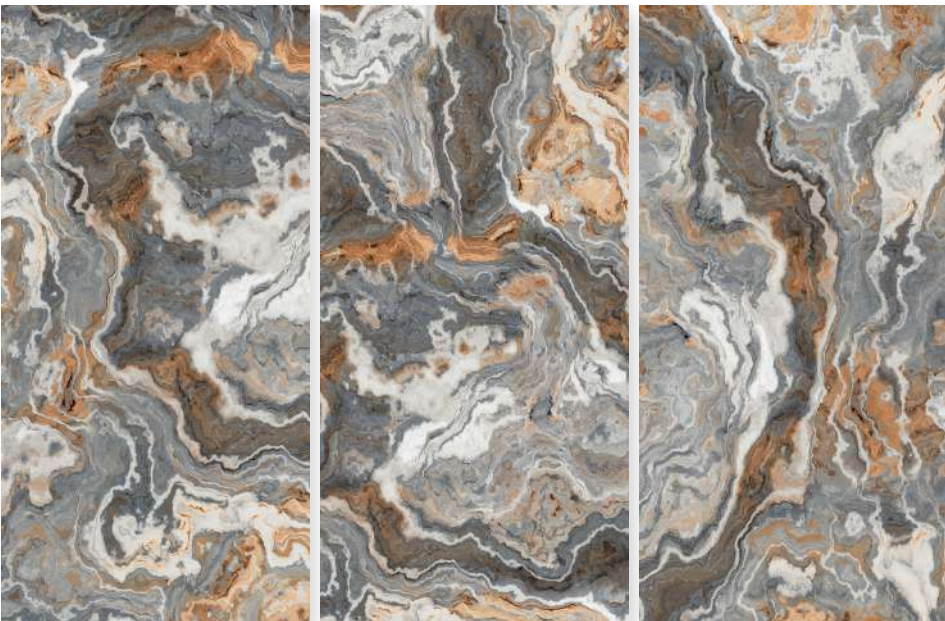

TRANCO BROWN

Size:
600 X 1200 MM

Finish:
HighGloss