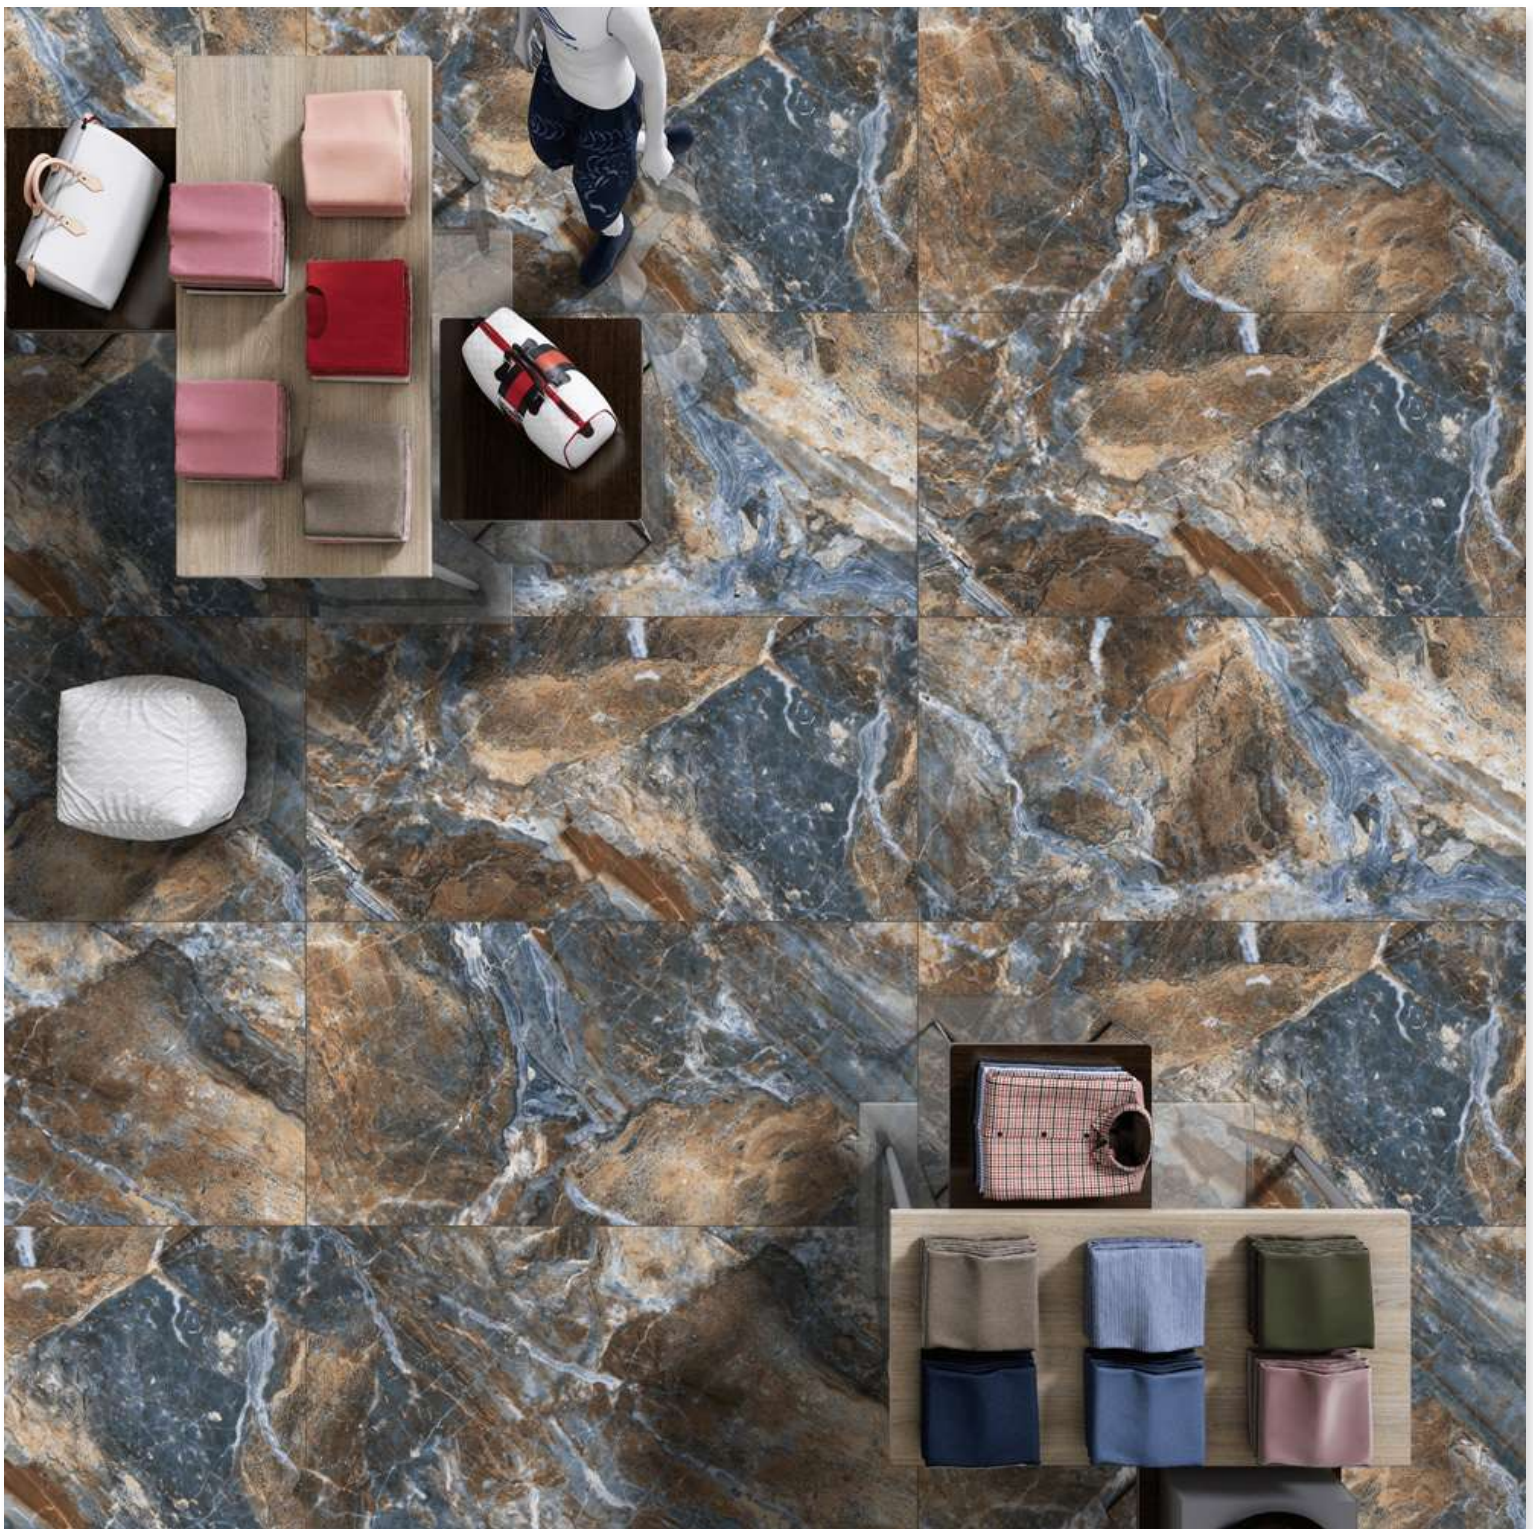

SLATE

Size:
600 X 1200 MM

Finish:
HighGloss