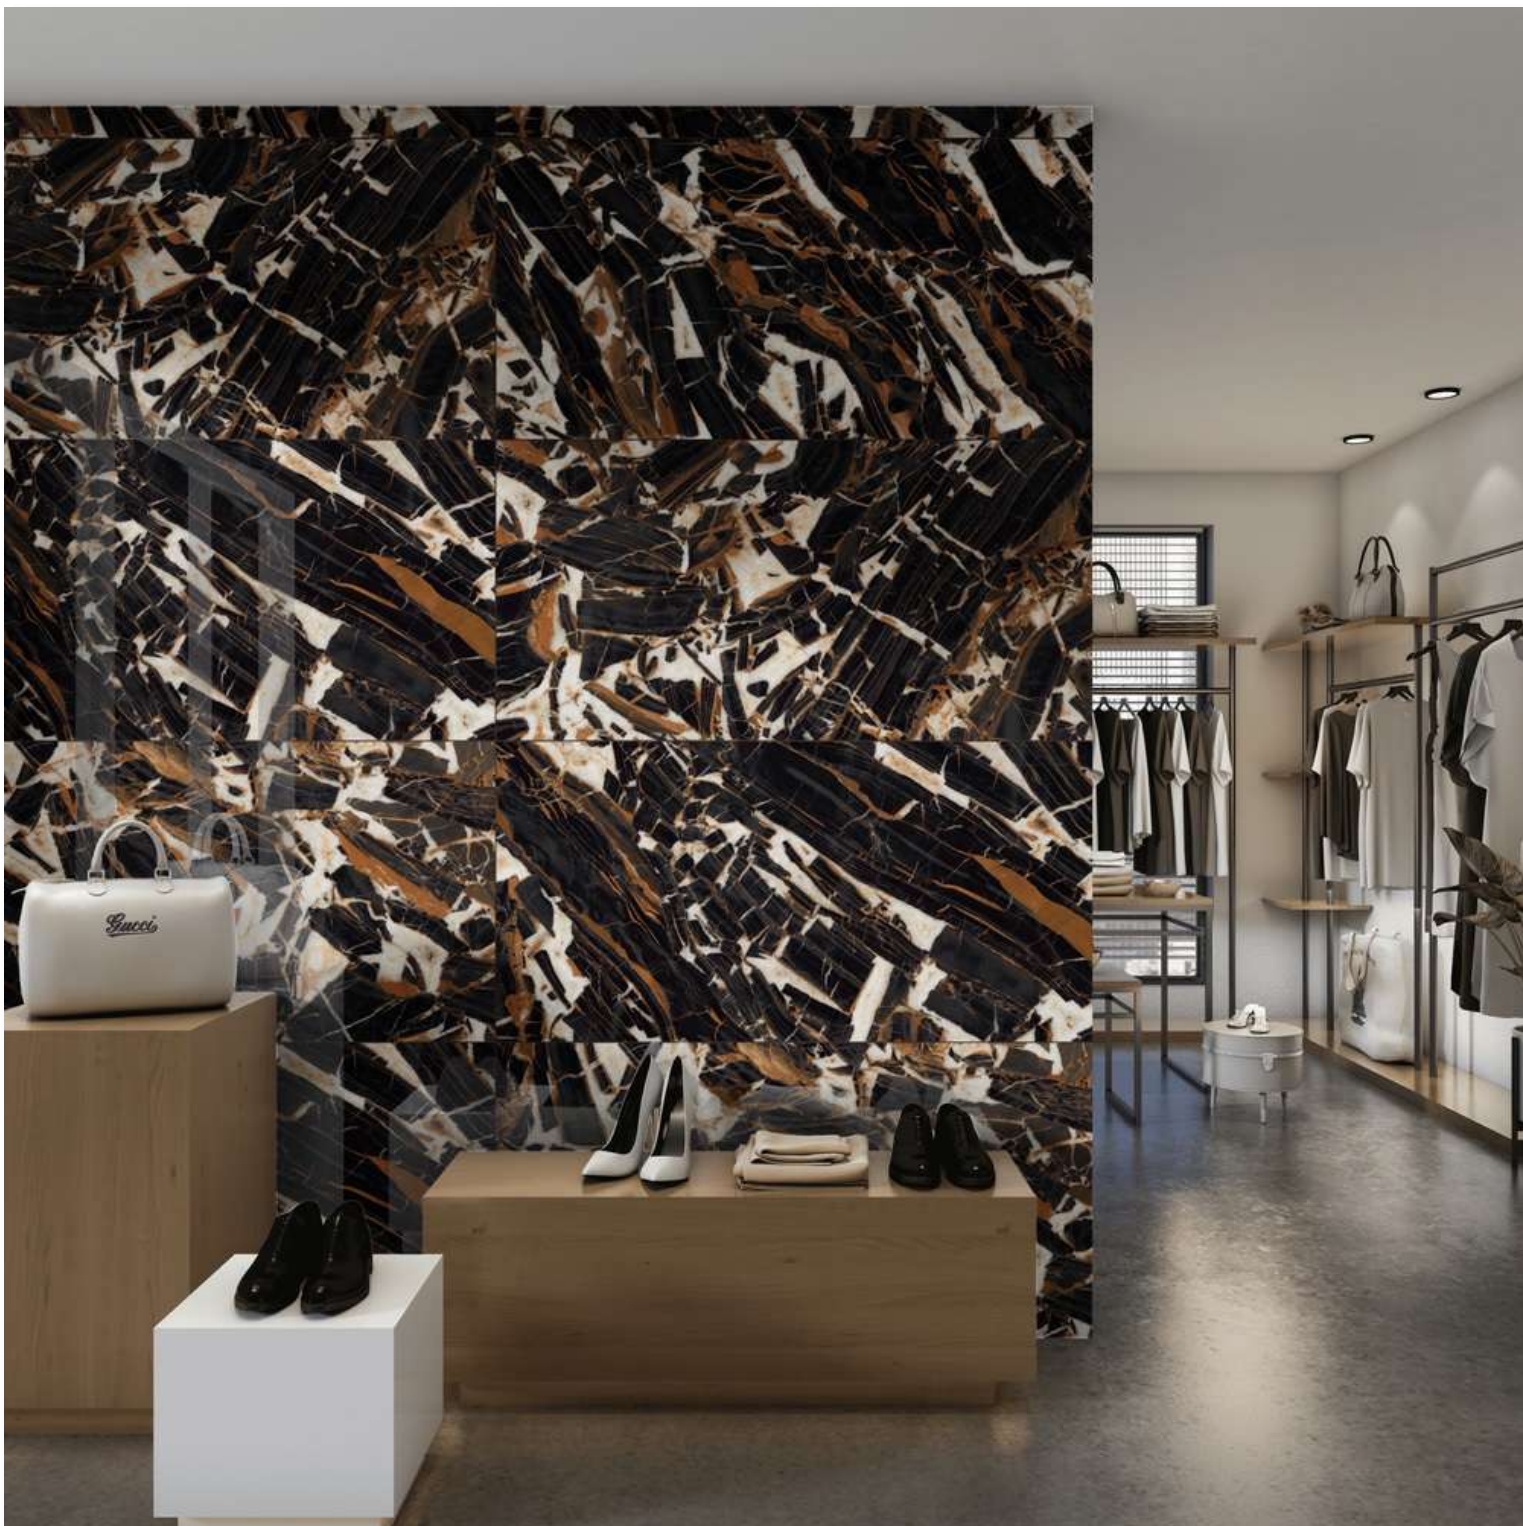

ENTRO

Size:
600 X 1200 MM

Finish:
HighGloss