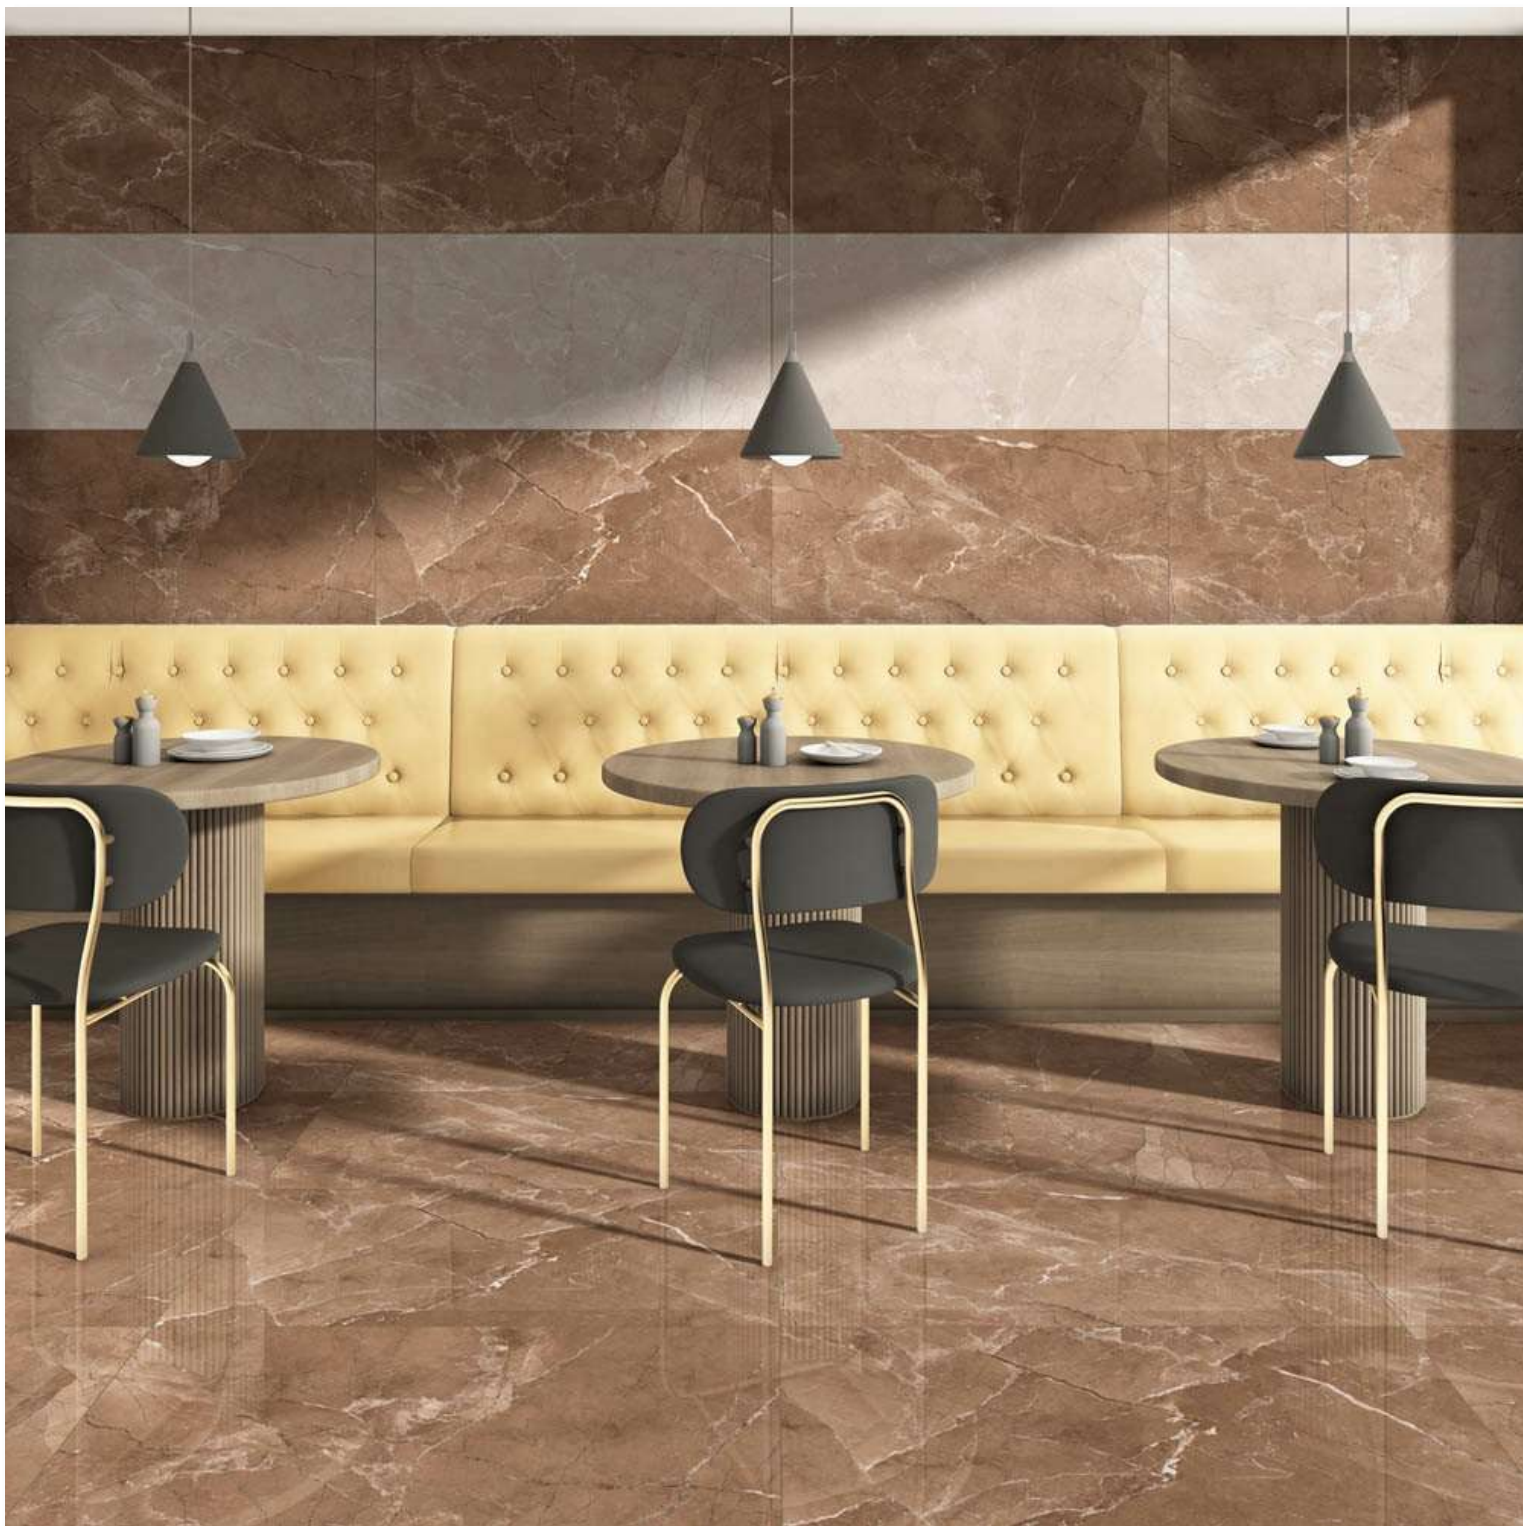

## GARNET

Size:  
600 X 1200 MM

Finish:  
HighGloss