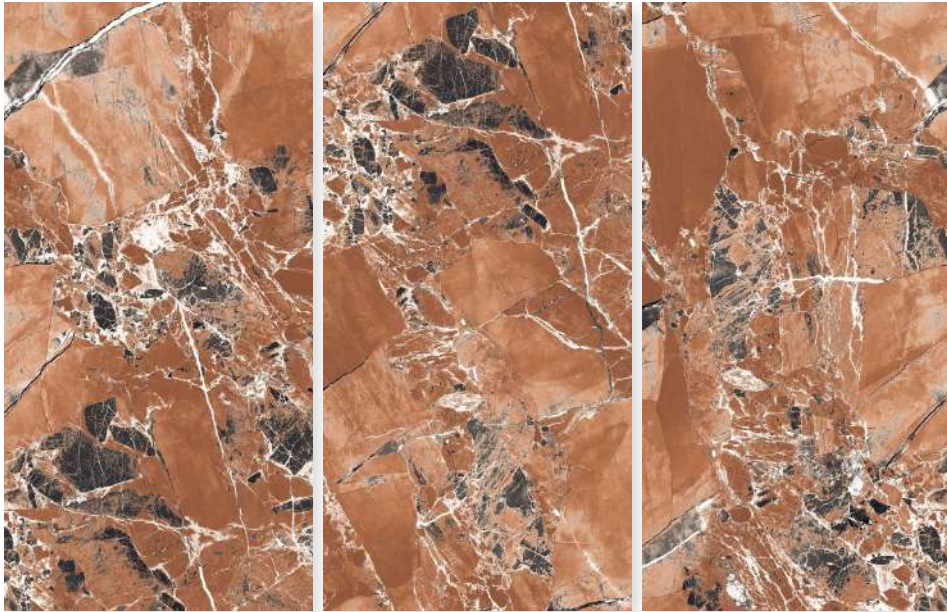

AVE RED

Size:
600 X 1200 MM

Finish:
HighGloss