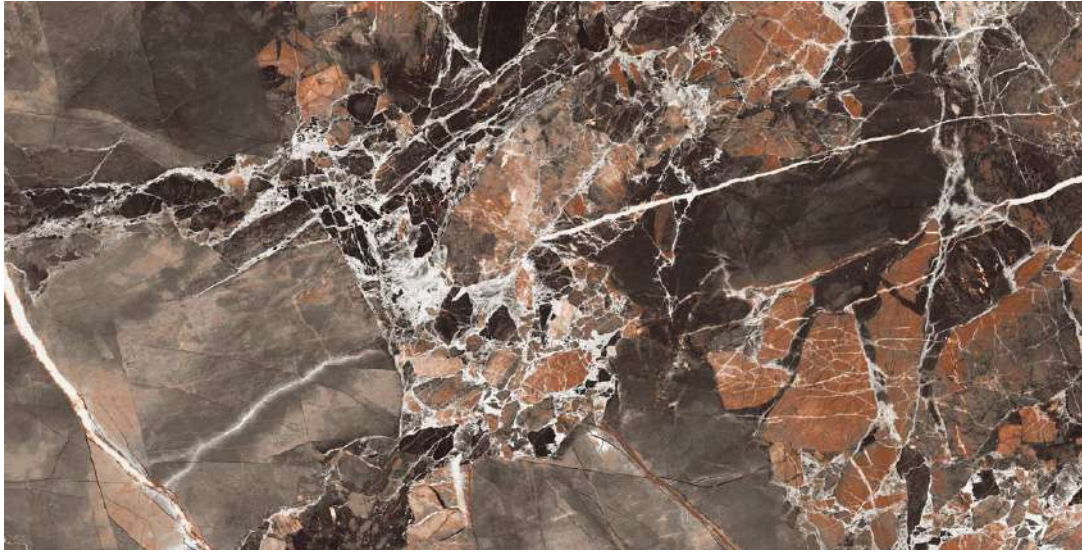

AVE CHOCO

Size:
600 X 1200 MM

Finish:
HighGloss