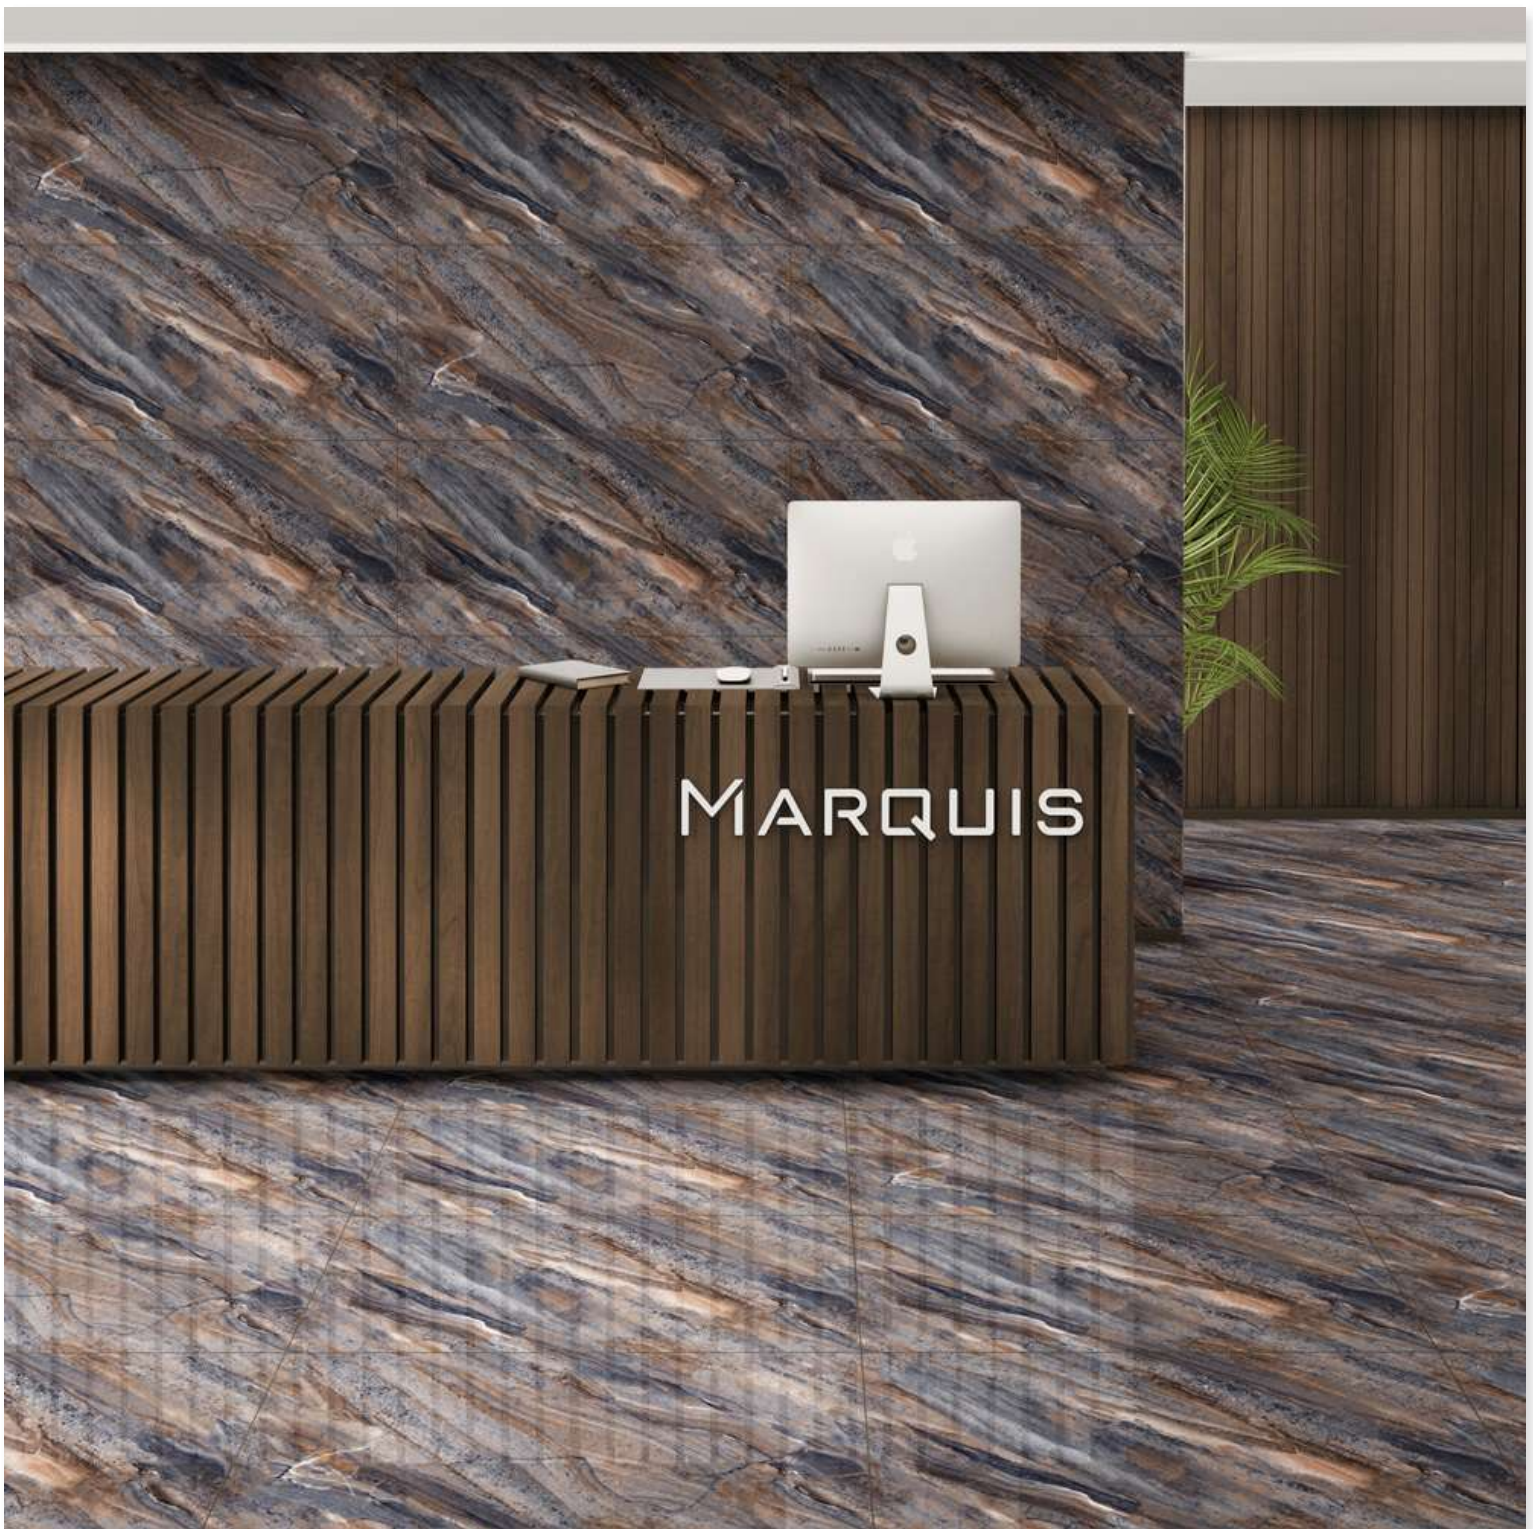

I-DIAMANTI

Size:
600 X 1200 MM

Finish:
HighGloss