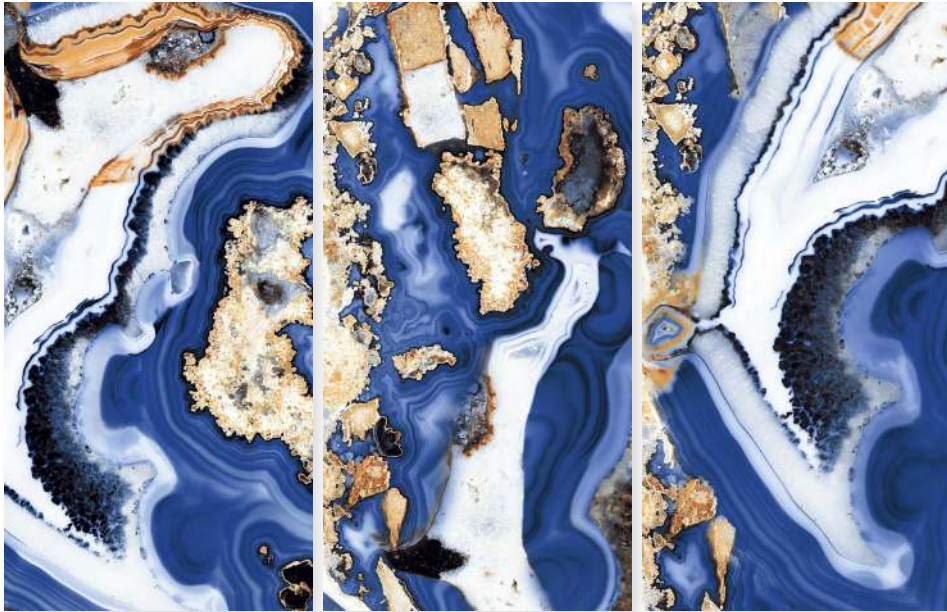

MAUI BLUE

Size:
600 X 1200 MM

Finish:
HighGloss