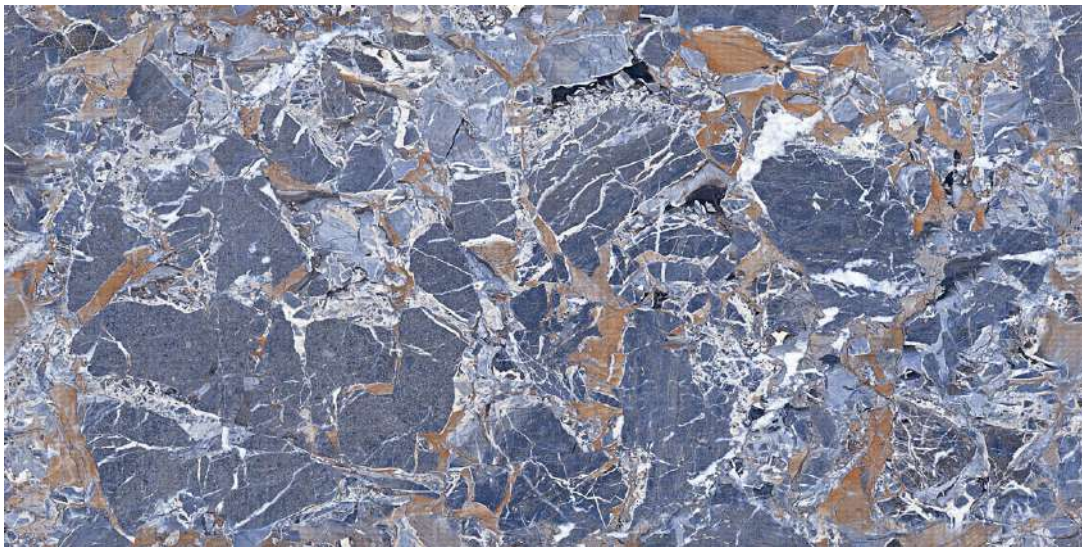

I-AMOR AZUL

Size:
600 X 1200 MM

Finish:
HighGloss