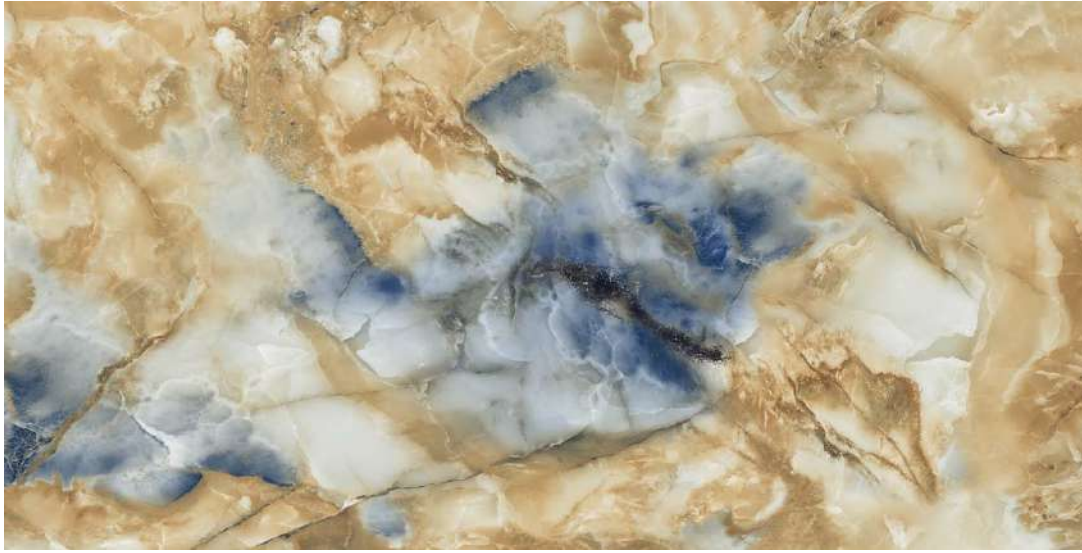

GRANITRANS BEIGE

Size:
600 X 1200 MM

Finish:
HighGloss