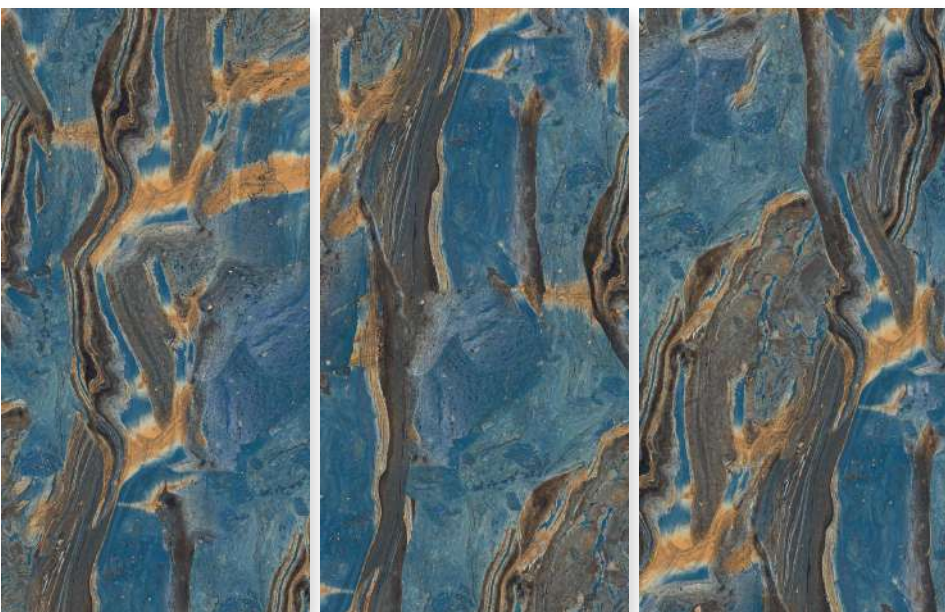

BAHIA AZUL

Size:
600 X 1200 MM

Finish:
HighGloss