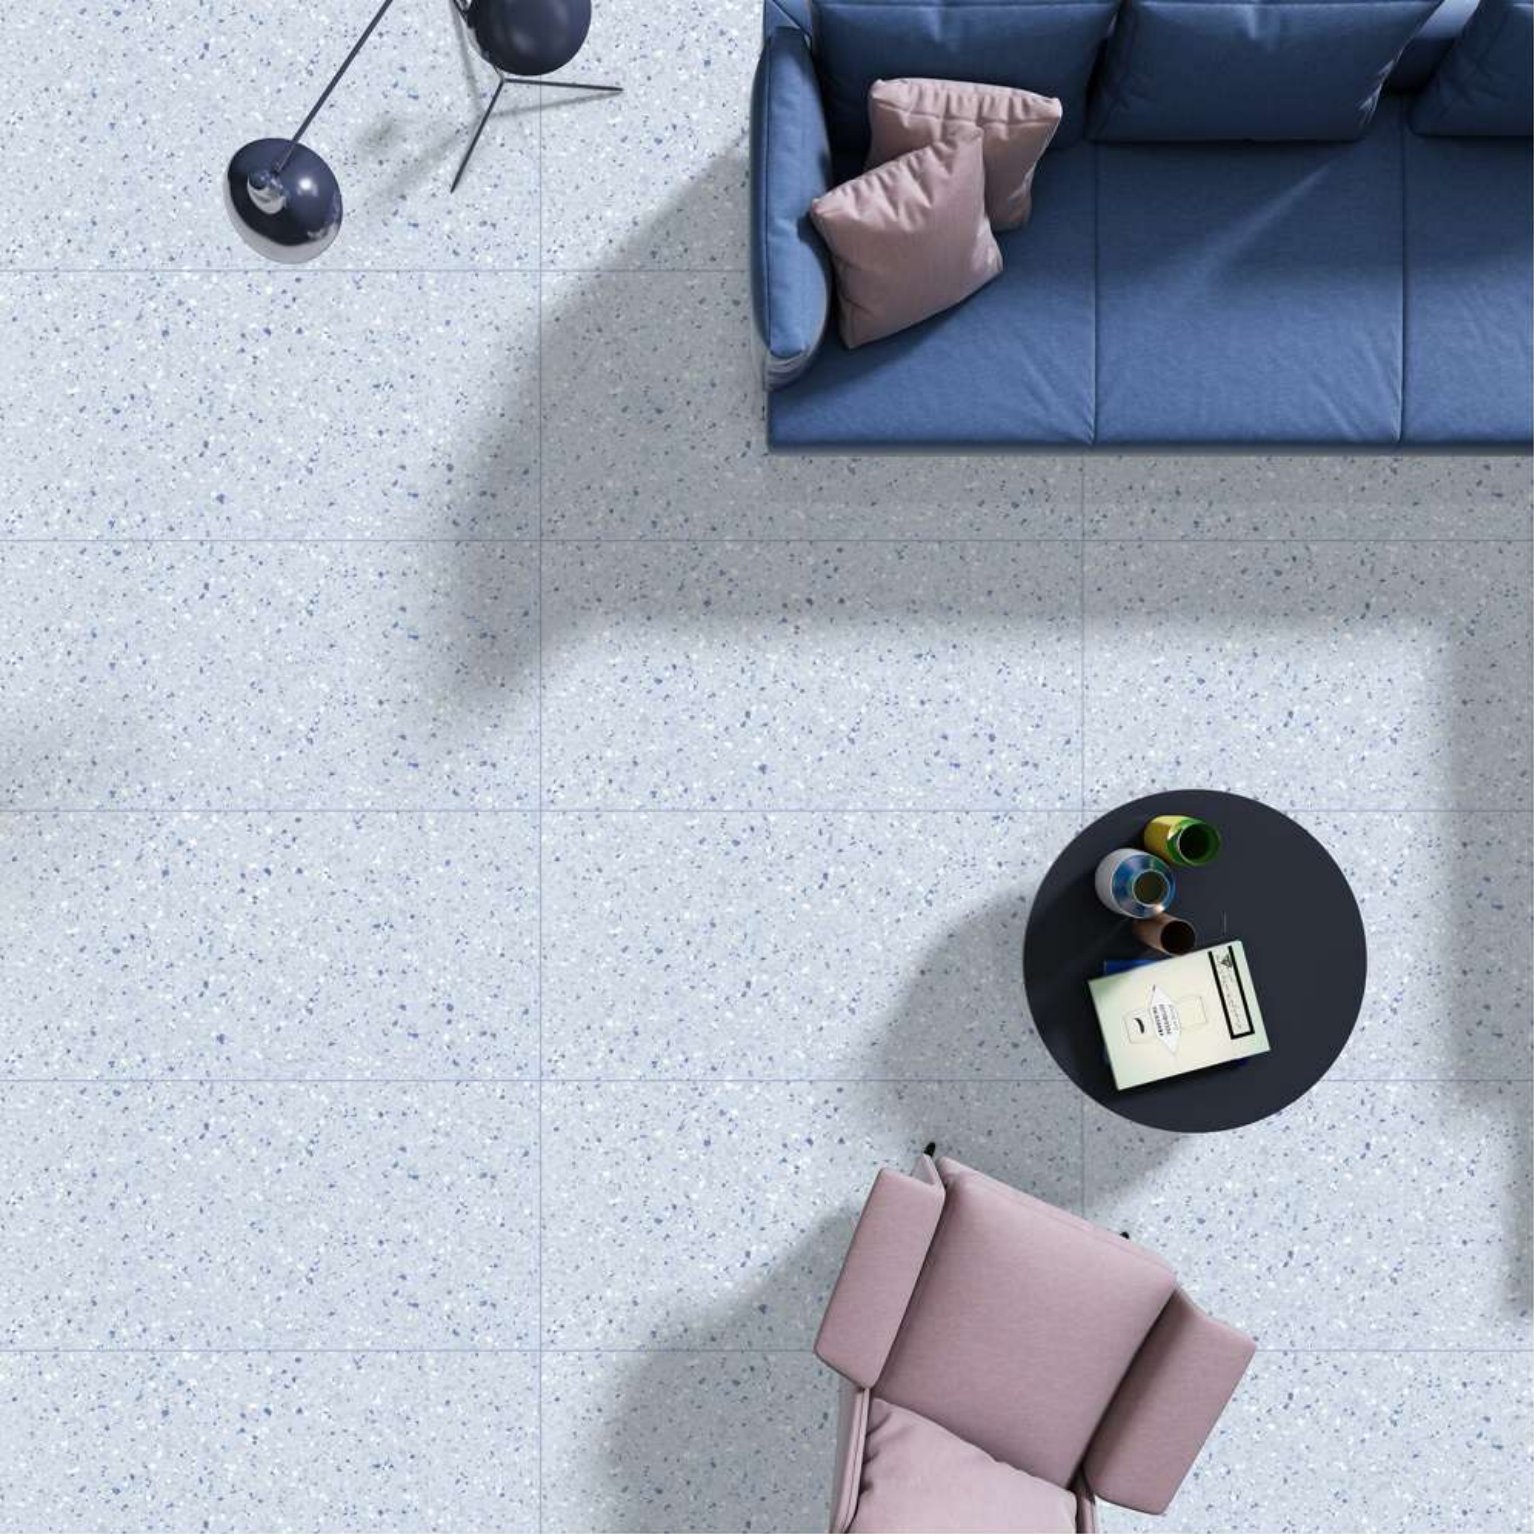

**GLOSSY
COLLECTION**

Size
600 X 1200MM

Finish
Glossy

Random
3

STONE LIGHT BLUE