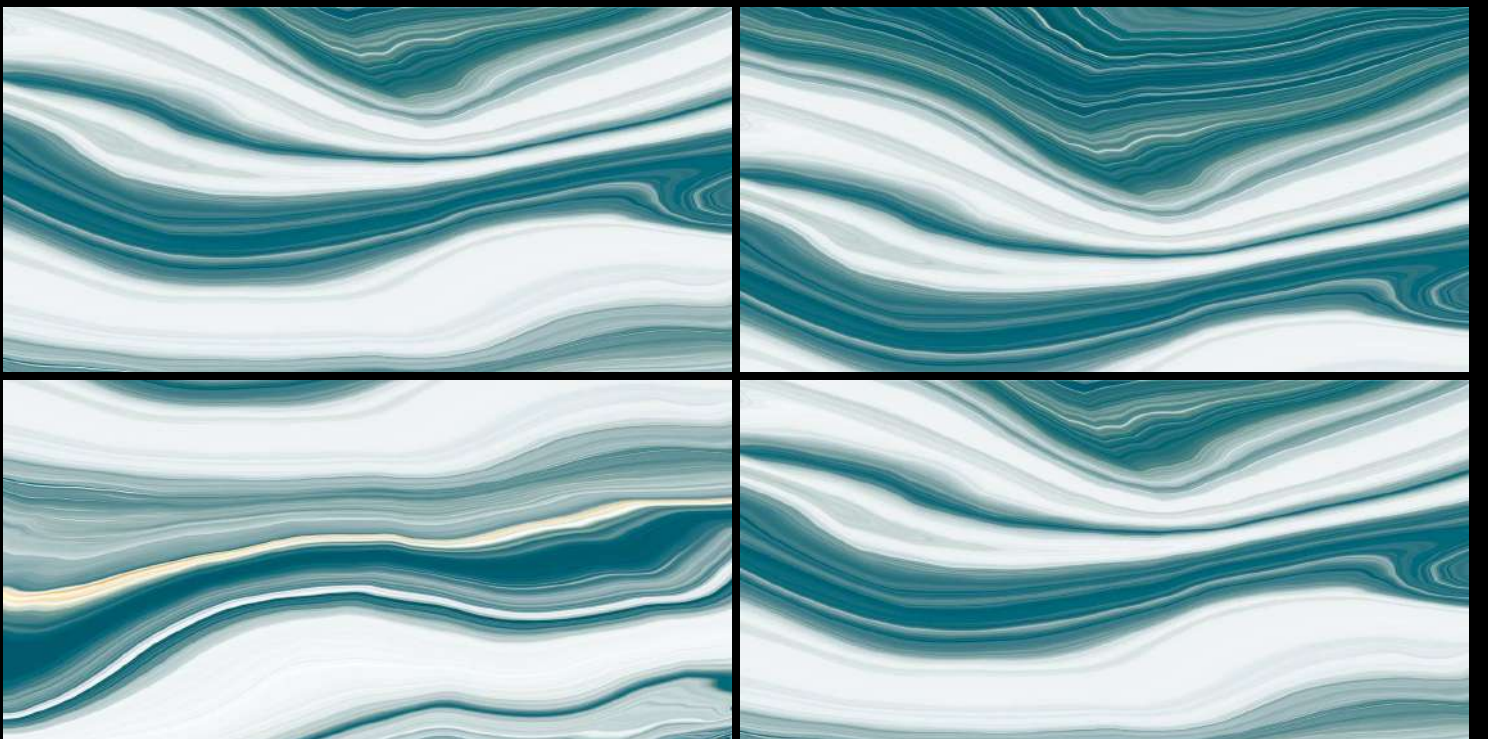

Design, modern authenticity, and contemporary creative styles for everyone.

A
PERFECT FUSION
OF NATURE
AND
DESIGN

**GLOSSY
COLLECTION**

Size
600 X 1200MM

Finish
Glossy

Random
3

ABRON AQUA

**GLOSSY
COLLECTION**