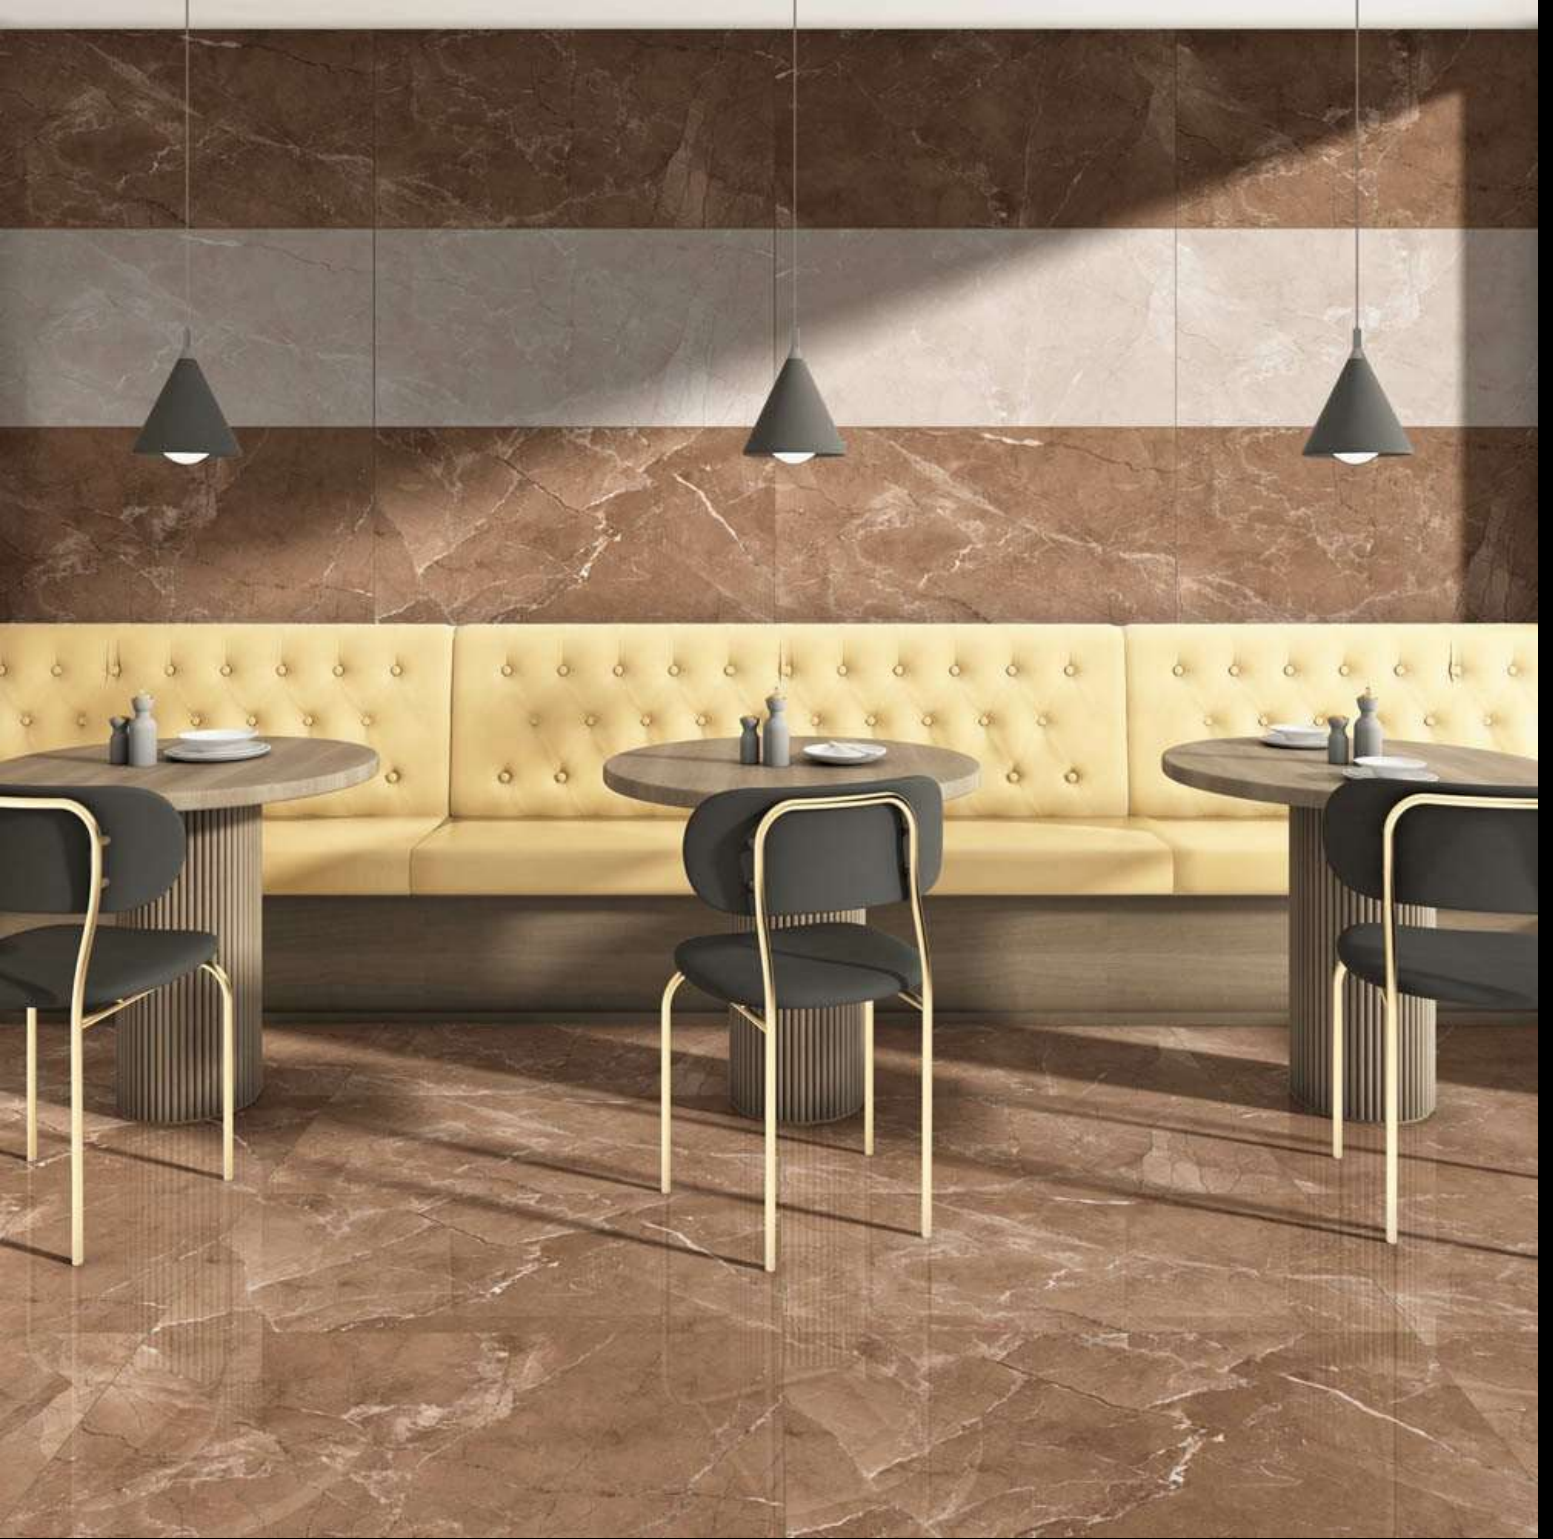

**GLOSSY
COLLECTION**

Size
600 X 1200MM

Finish
Glossy

Random
5

GRAIN DOVE