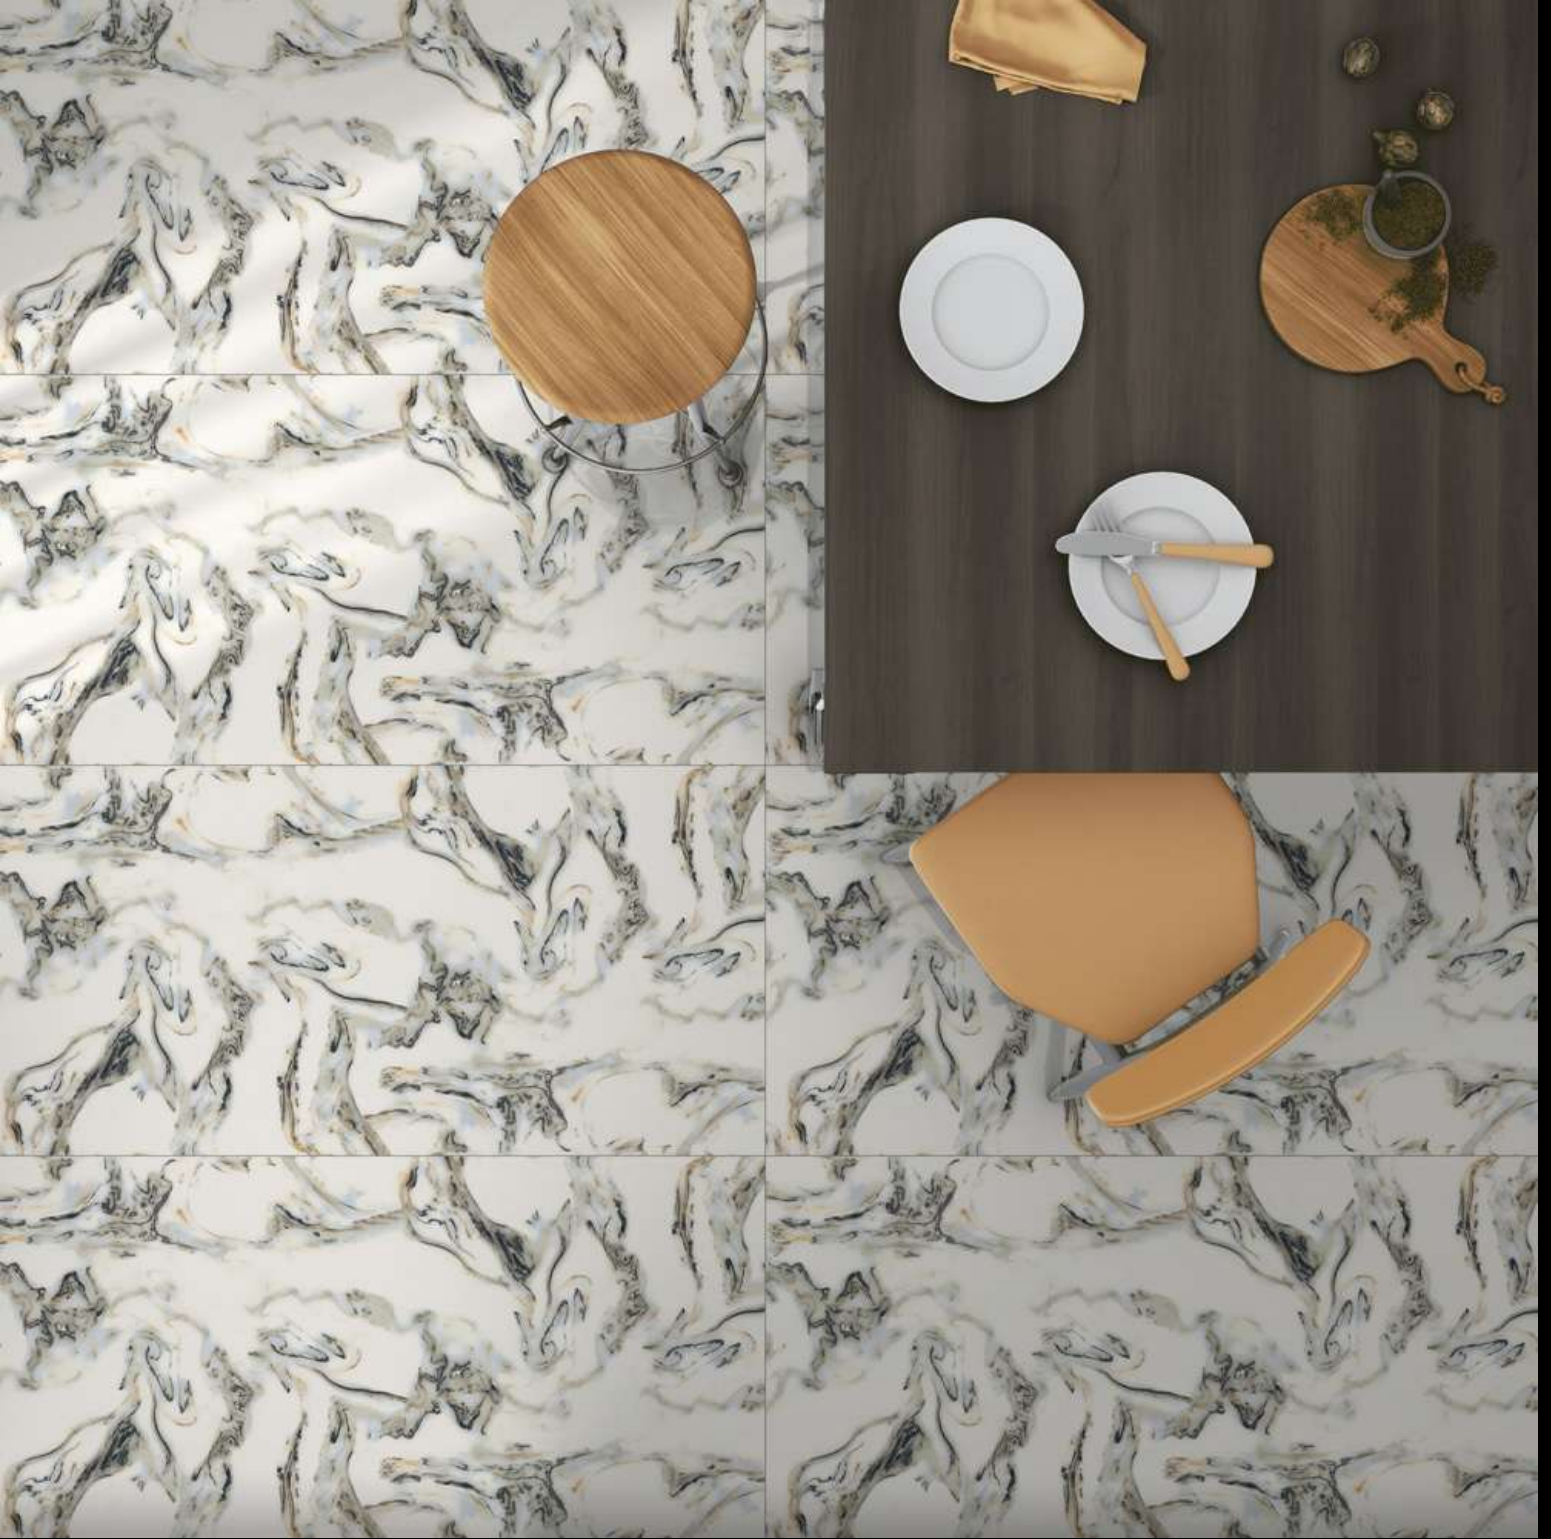

**GLOSSY
COLLECTION**

Size
600 X 1200MM

Finish
Glossy

Random
1

CONTESSA GREY

**GLOSSY
COLLECTION**

Size
600 X 1200MM

Finish
Glossy