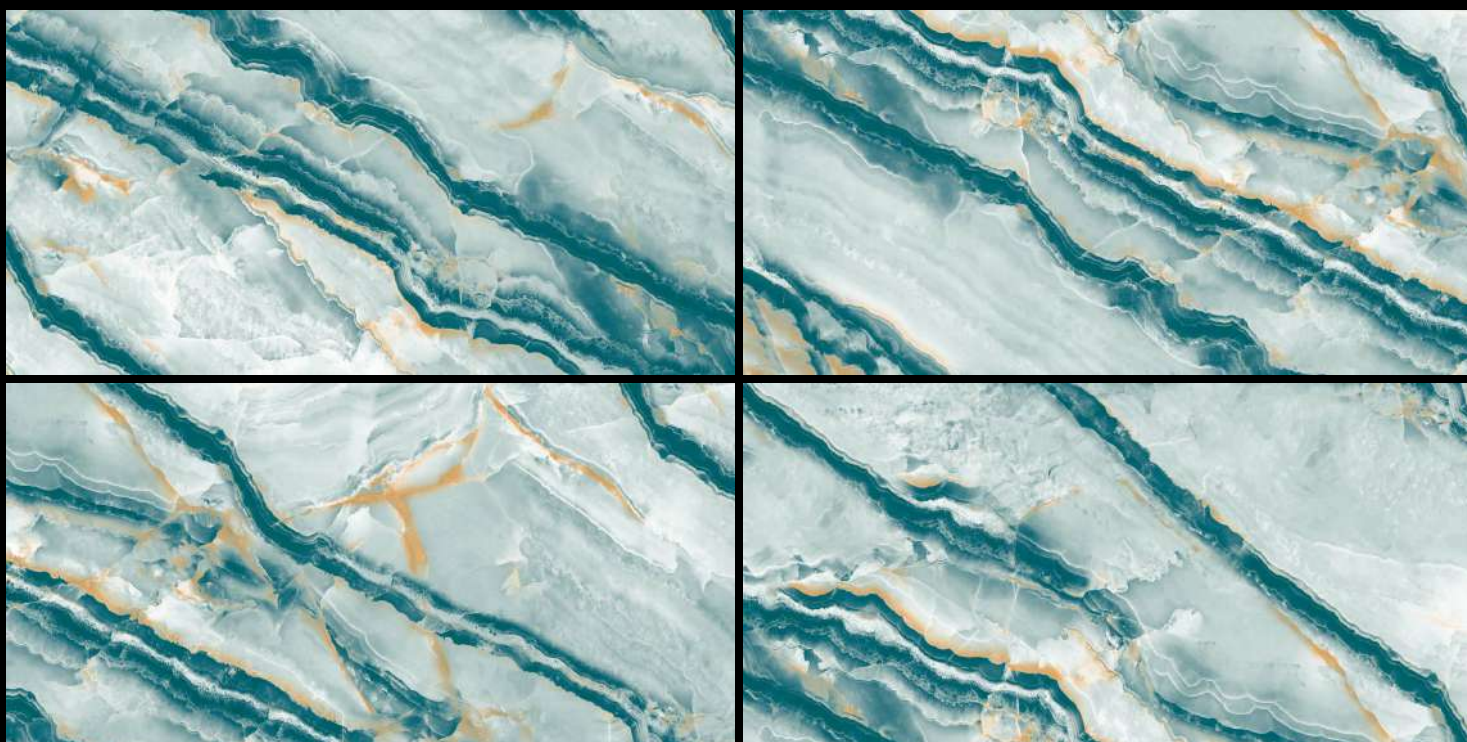

**GLOSSY
COLLECTION**

Size
600 X 1200MM

Finish
Glossy

Random
4

MASER AQUA