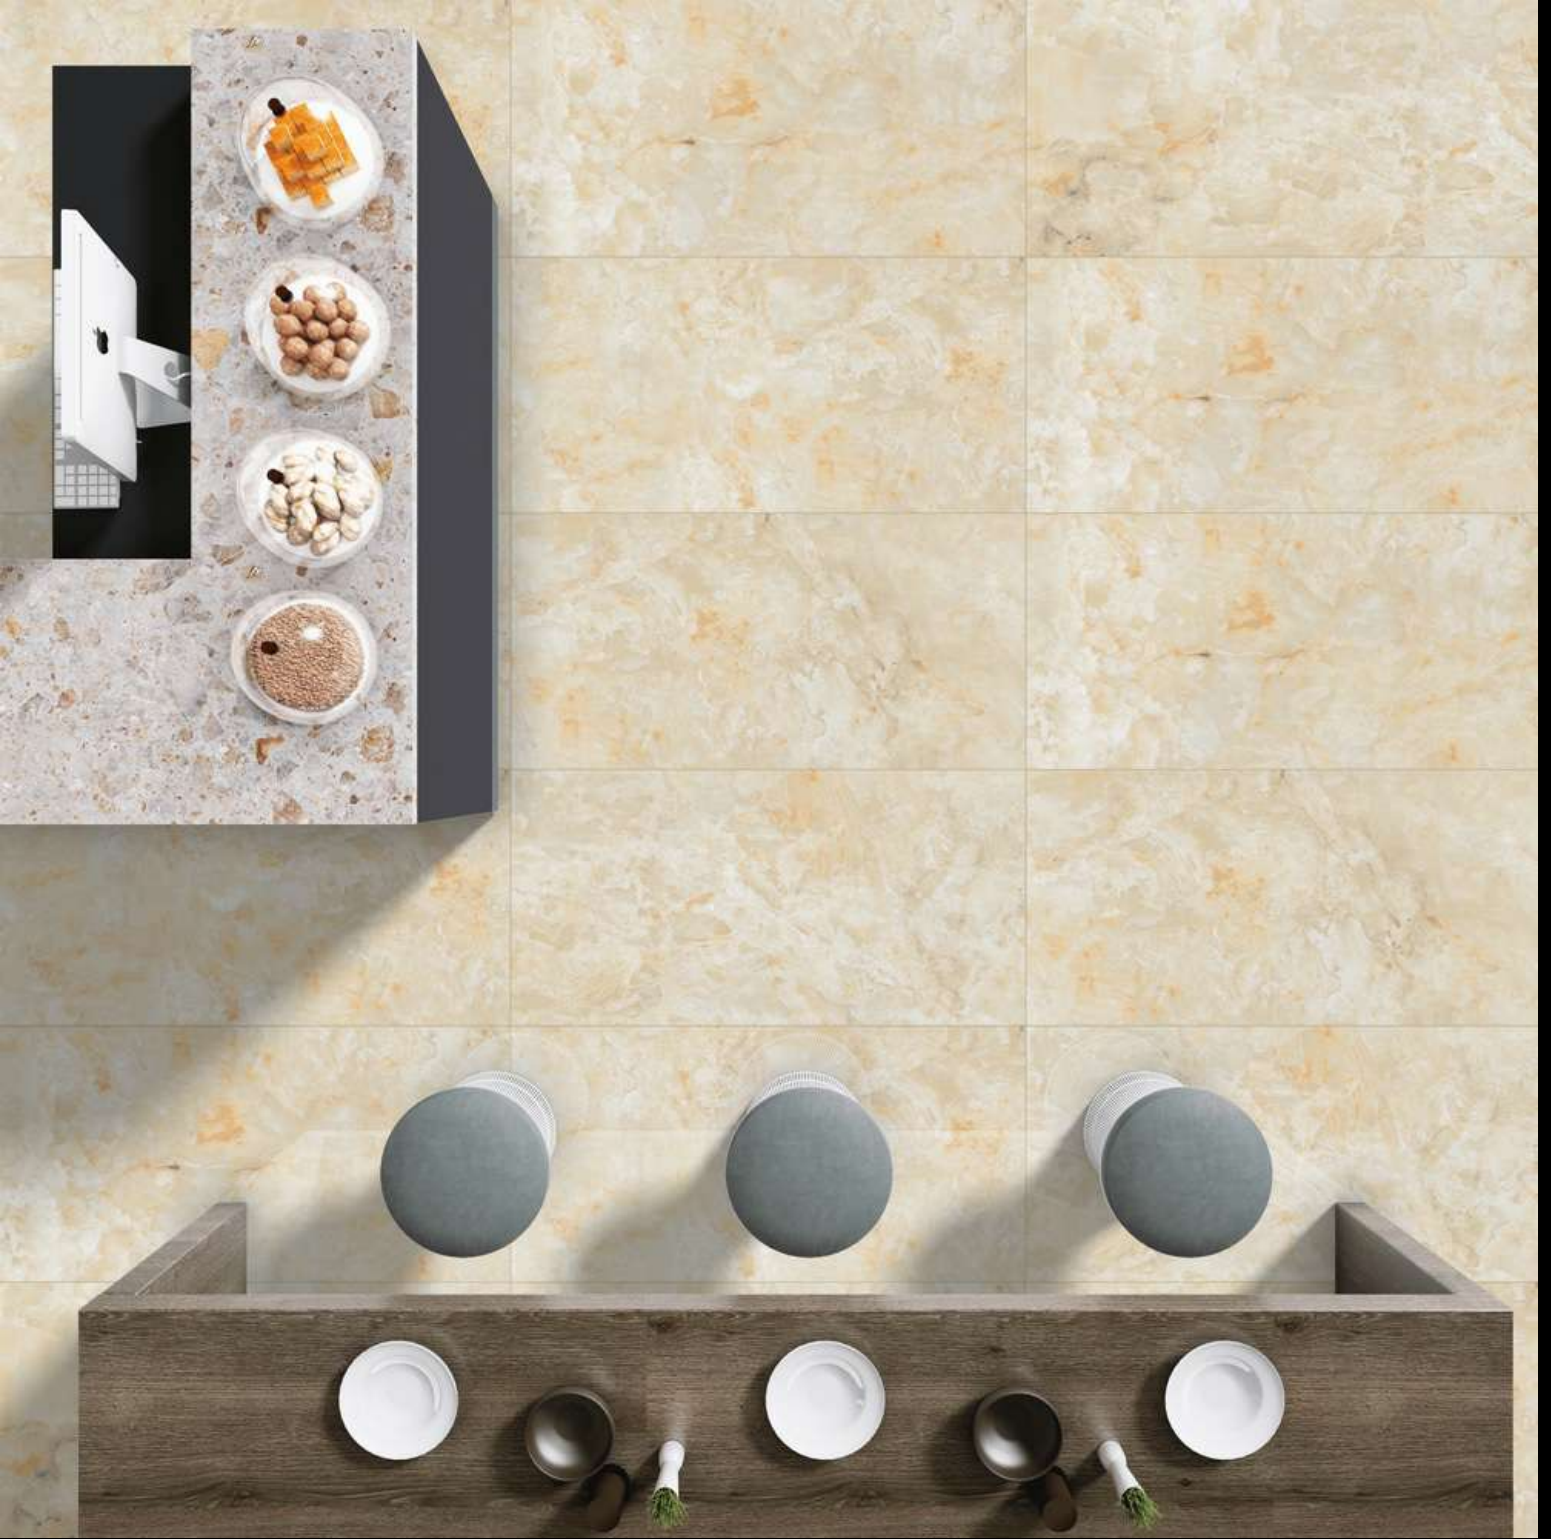

**GLOSSY
COLLECTION**

Size
600 X 1200MM

Finish
Glossy

Random
5

OMANI CREMA