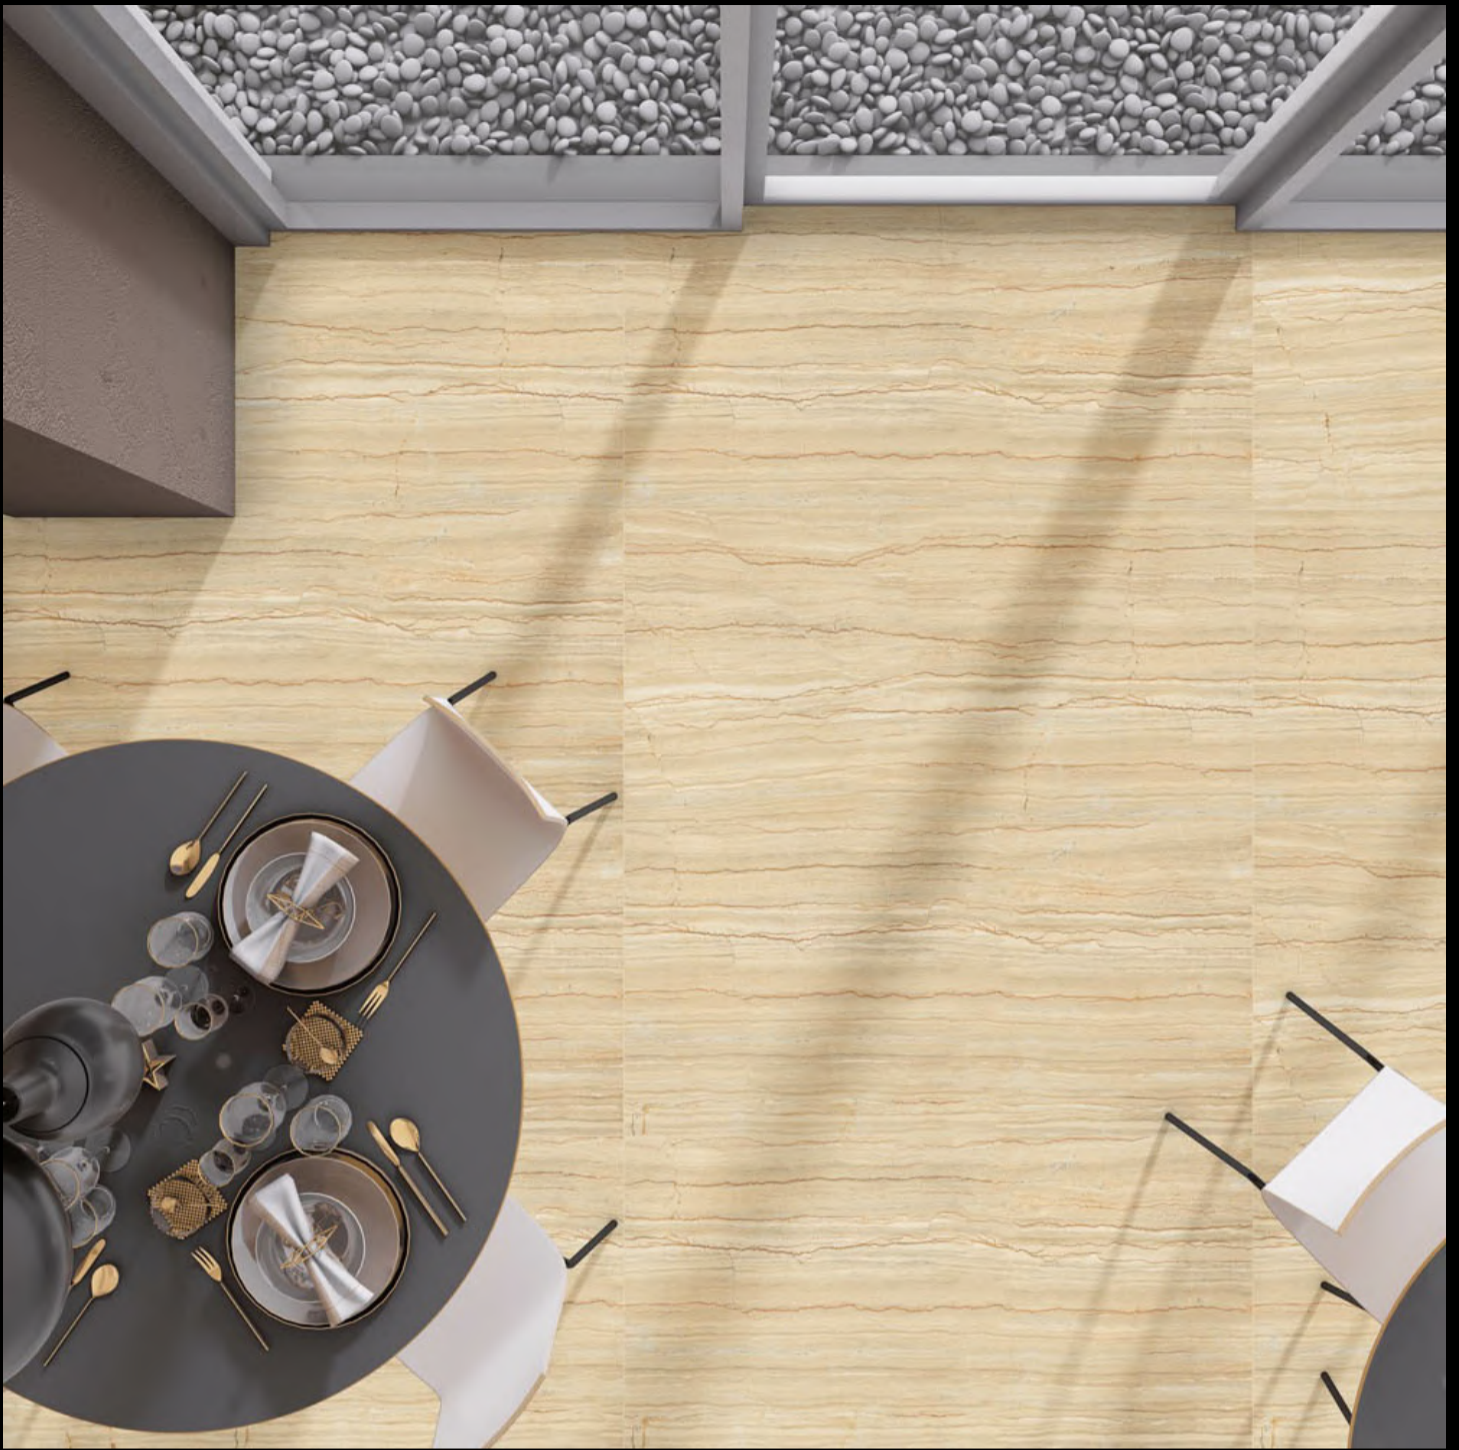

ALFERDO BEIGE

SIZE :
600X1200 MM

FINISH :
CARVING

RANDOM :
5