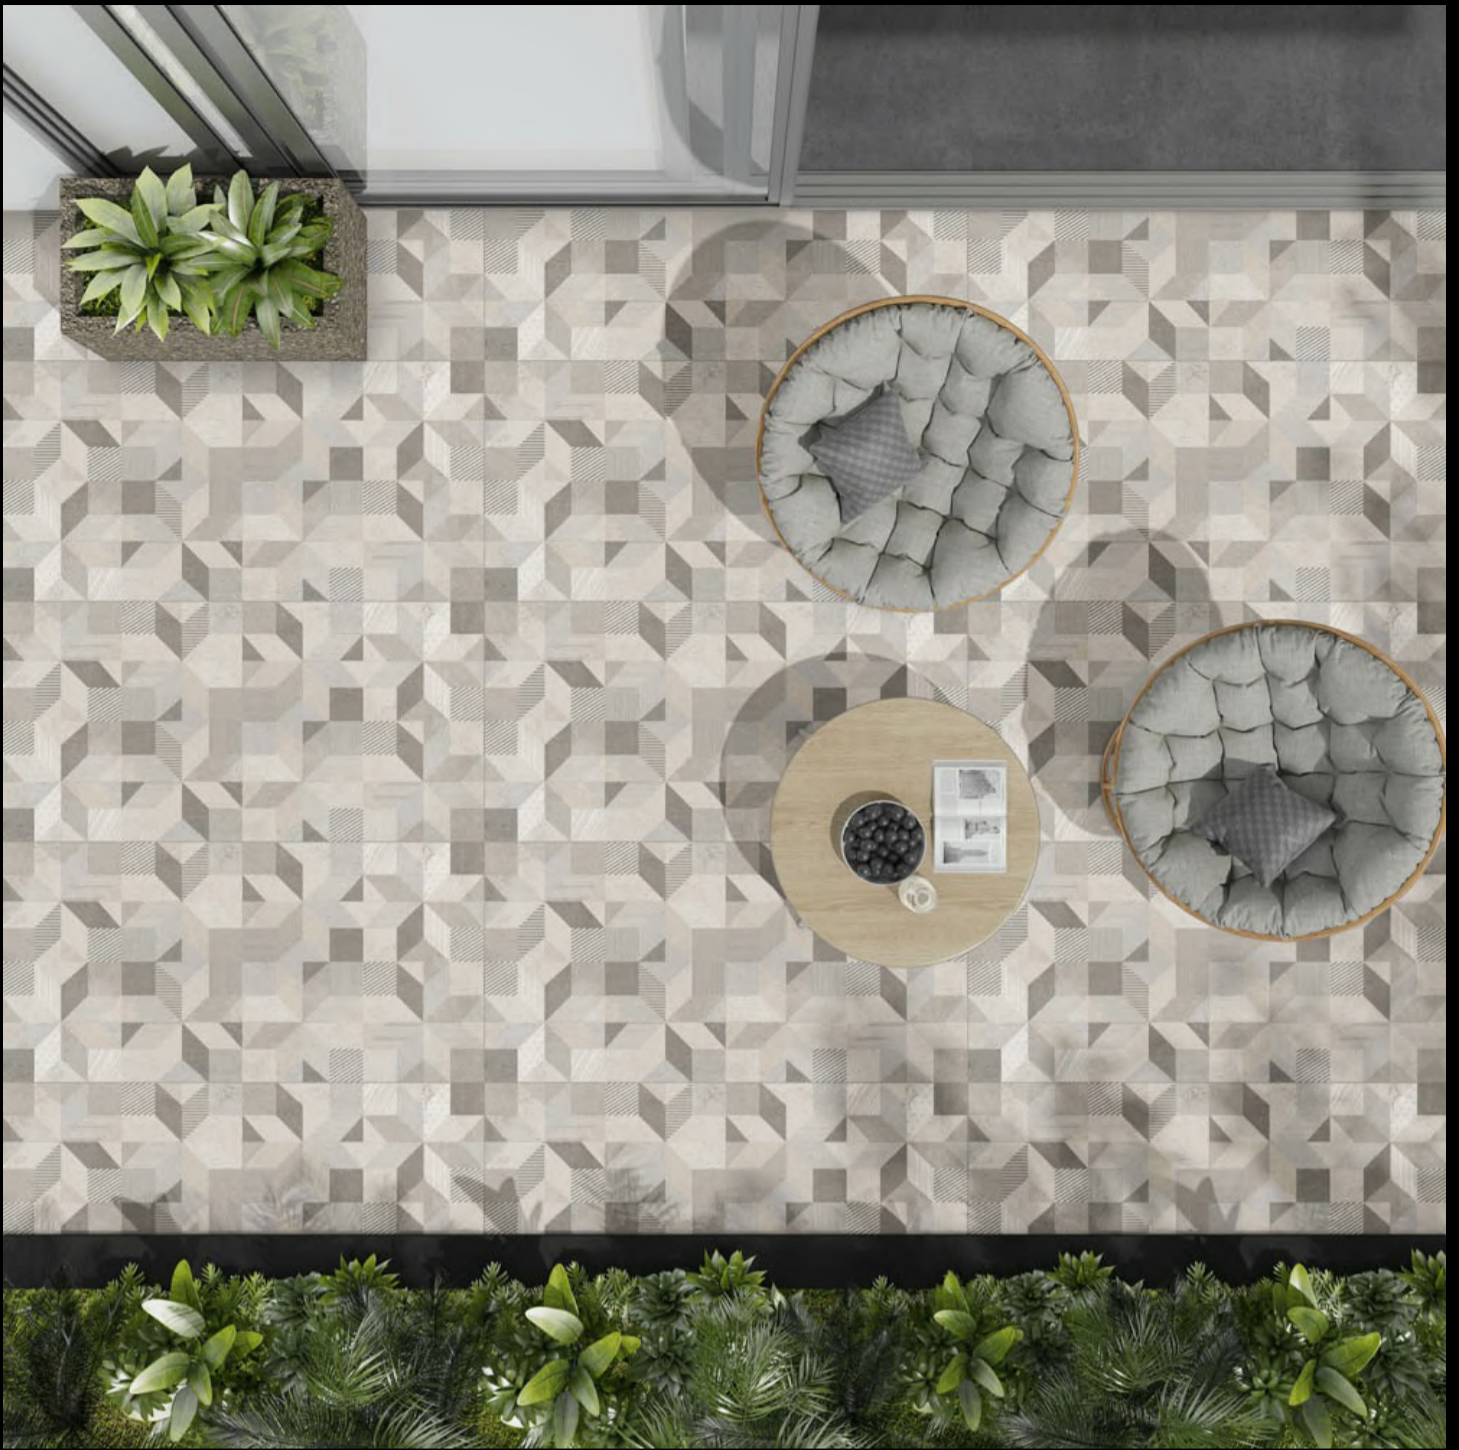

SLIM WOOD BROWN

SIZE :
600X1200 MM

FINISH :
CARVING

RANDOM :
3

SLIM WOOD GREY

SIZE :
600X1200 MM

FINISH :
CARVING

RANDOM :
3

SLIM WOOD NATURAL

SIZE :
600X1200 MM

FINISH :
CARVING

RANDOM :
3

SPARKLE GRAY

SIZE :
600X1200 MM

FINISH :
CARVING

RANDOM :
5