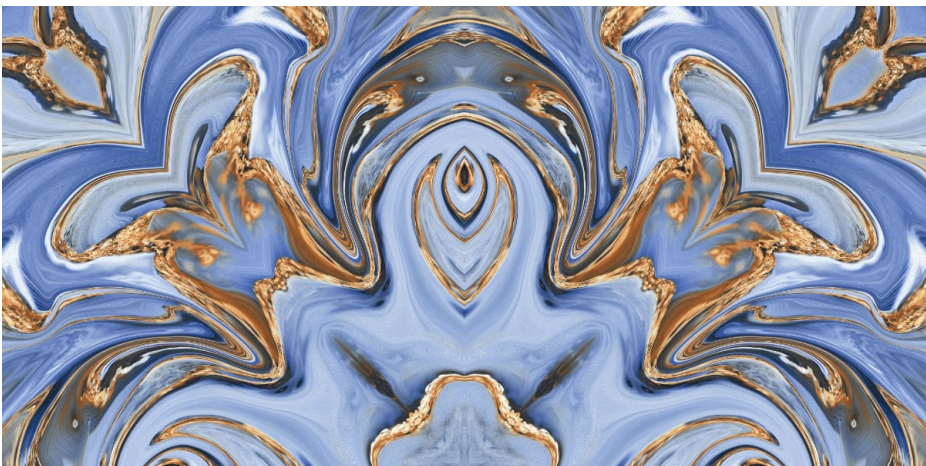

O WOW ABODE O

600
1200mm

For the design planning of contemporary residential and commercial settings, we offer concrete look series oozing excellence and brilliance. These tiles feature uniform and authentic surfaces, which have been embellished by textured details, light graphic signs, and sophisticated iridescent touches.

Design, modern authenticity, and contemporary creative styles for everyone.

A
PERFECT FUSION
OF NATURE
AND
DESIGN

ANGEL

600 X 1200 MM
Bookmatch HighGloss

ARROW AZUL

600 X 1200 MM
Bookmatch HighGloss

BLACK BLOOD

600 X 1200 MM
Bookmatch HighGloss

BLUE BLOOD

600 X 1200 MM
Bookmatch HighGloss

GLITZ BRECIA

600 X 1200 MM
Bookmatch HighGloss

GLITZ BRECIA NATURAL

600 X 1200 MM
Bookmatch HighGloss

MONARCH