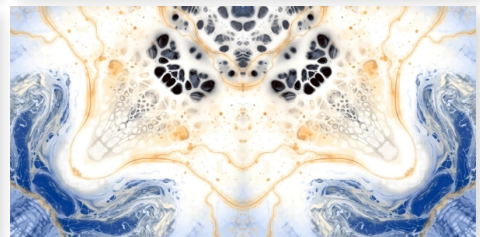

O WOW ABODE O

600
1200mm

For the design planning of contemporary residential and commercial settings, we offer concrete look series oozing excellence and brilliance. These tiles feature uniform and authentic surfaces, which have been embellished by textured details, light graphic signs, and sophisticated iridescent touches.

Design, modern authenticity, and contemporary creative styles for everyone.

A
PERFECT FUSION
OF NATURE
AND
DESIGN

ANGEL

600 X 1200 MM
Bookmatch HighGloss

ARROW AZUL

600 X 1200 MM
Bookmatch HighGloss

BLACK BLOOD

600 X 1200 MM
Bookmatch HighGloss

BLUE BLOOD

600 X 1200 MM
Bookmatch HighGloss

GLITZ BRECIA

600 X 1200 MM
Bookmatch HighGloss

GLITZ BRECIA NATURAL

600 X 1200 MM
Bookmatch HighGloss

MONARCH