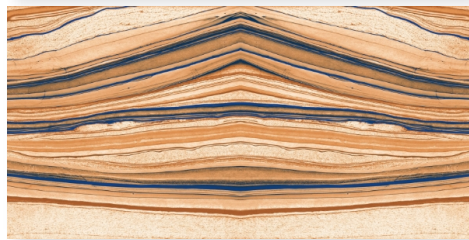

WOODIE

600 X 1200 MM
Bookmatch HighGloss