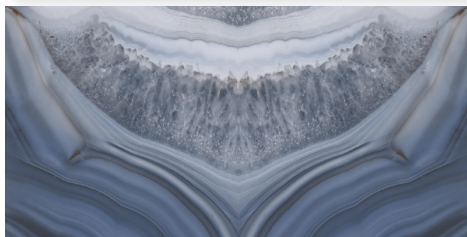

O WOW ABODE O

600
1200mm

For the design planning of contemporary residential and commercial settings, we offer concrete look series oozing excellence and brilliance. These tiles feature uniform and authentic surfaces, which have been embellished by textured details, light graphic signs, and sophisticated iridescent touches.

Design, modern authenticity, and contemporary creative styles for everyone.

A
PERFECT FUSION
OF NATURE
AND
DESIGN

ANGEL

600 X 1200 MM
Bookmatch HighGloss

ARROW AZUL

600 X 1200 MM
Bookmatch HighGloss

BLACK BLOOD

600 X 1200 MM
Bookmatch HighGloss

BLUE BLOOD

600 X 1200 MM
Bookmatch HighGloss

GLITZ BRECIA

600 X 1200 MM
Bookmatch HighGloss

GLITZ BRECIA NATURAL

600 X 1200 MM
Bookmatch HighGloss

MONARCH

600 X 1200 MM
Bookmatch HighGloss

OMEGA

600 X 1200 MM
Bookmatch HighGloss

PLANITO

600 X 1200 MM
Bookmatch HighGloss

SHELL

600 X 1200 MM
Bookmatch HighGloss

WOODIE