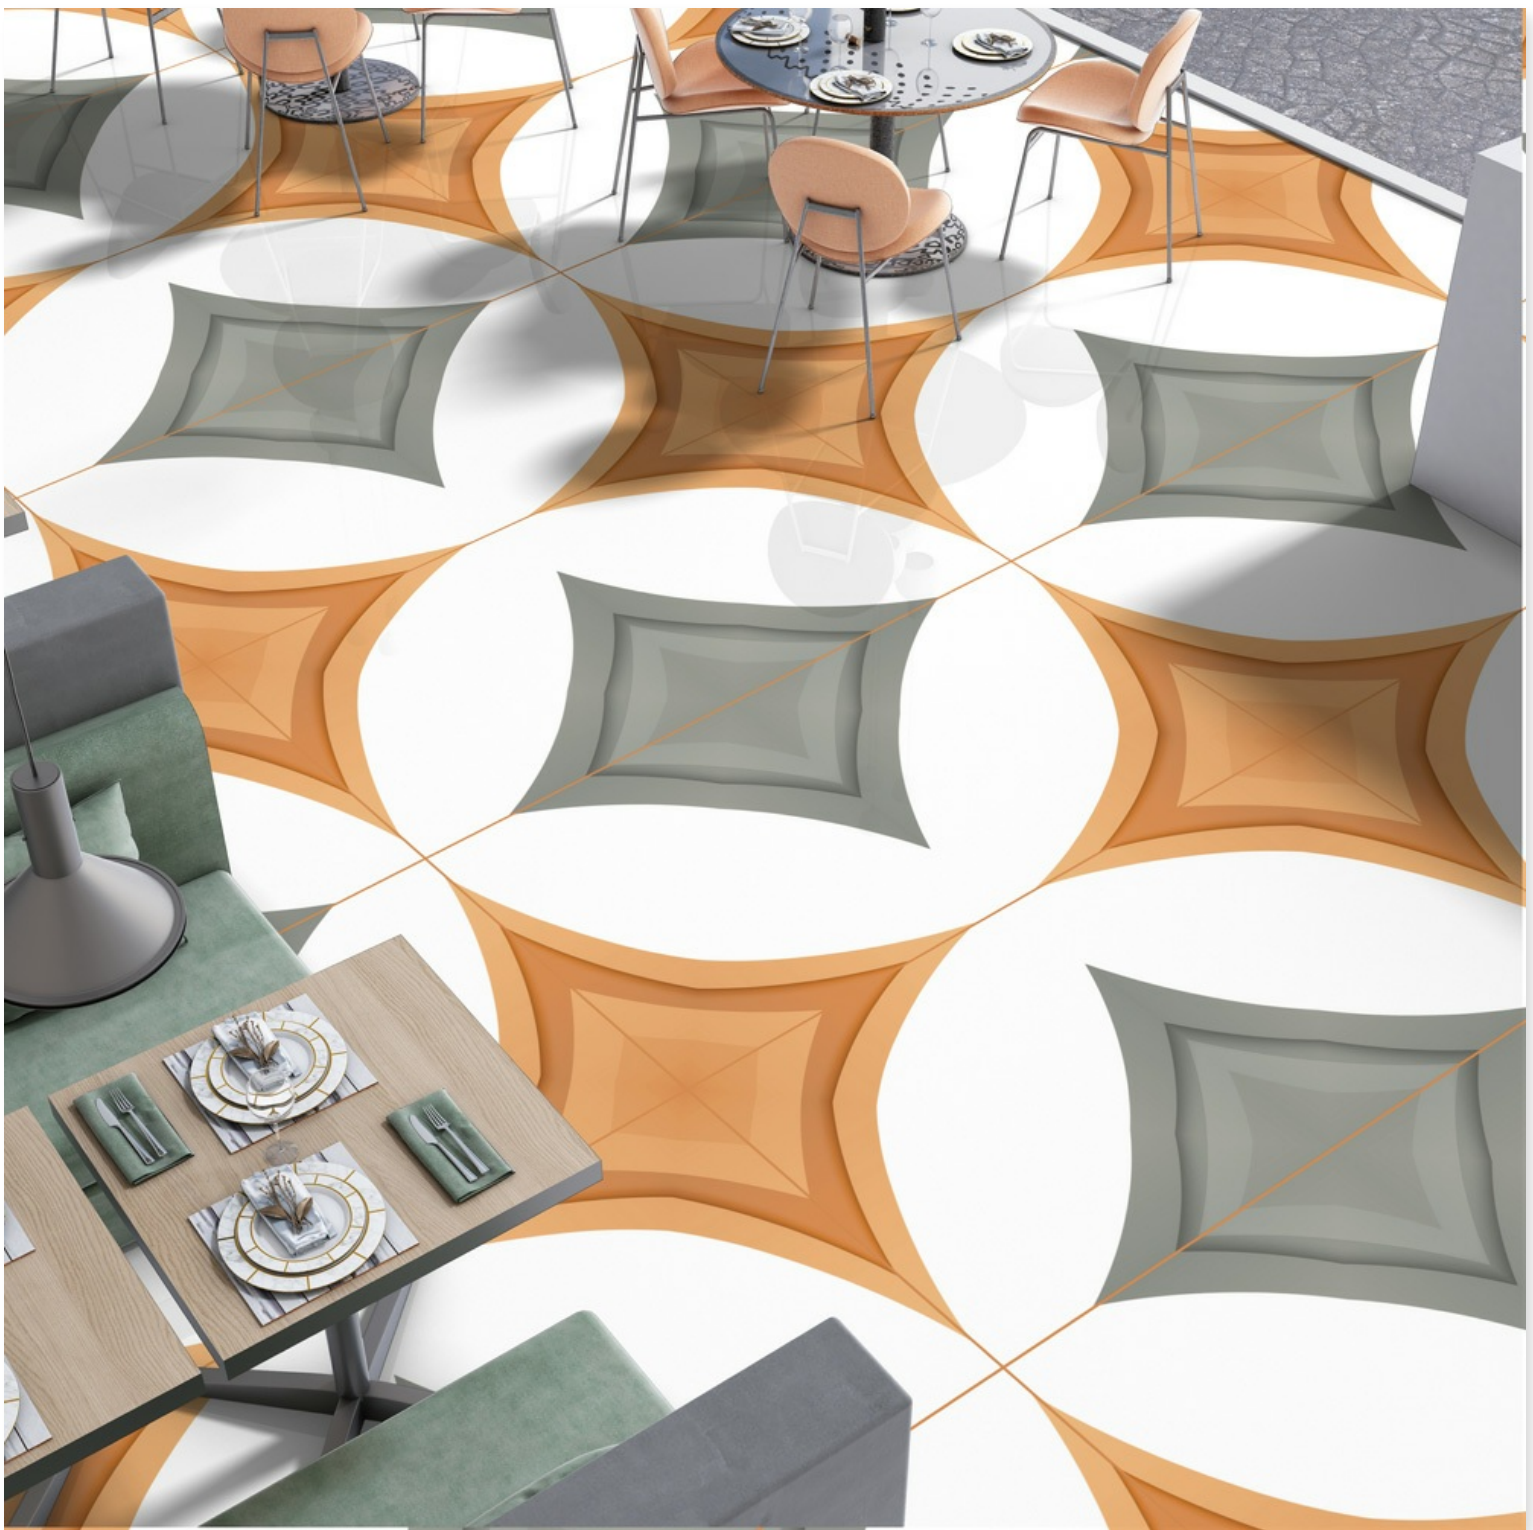

O WOW ABODE O

600
1200mm

For the design planning of contemporary residential and commercial settings, we offer concrete look series oozing excellence and brilliance. These tiles feature uniform and authentic surfaces, which have been embellished by textured details, light graphic signs, and sophisticated iridescent touches.

Design, modern authenticity, and contemporary creative styles for everyone.

A
PERFECT FUSION
OF NATURE
AND
DESIGN

ANGEL

600 X 1200 MM
Bookmatch HighGloss

ARROW AZUL

600 X 1200 MM
Bookmatch HighGloss

BLACK BLOOD

600 X 1200 MM
Bookmatch HighGloss

OMEGA

600 X 1200 MM
Bookmatch HighGloss

PLANITO

600 X 1200 MM
Bookmatch HighGloss

SHELL

600 X 1200 MM
Bookmatch HighGloss

WOODIE

600 X 1200 MM
Bookmatch HighGloss

Design By  **360
Branding
Studio**