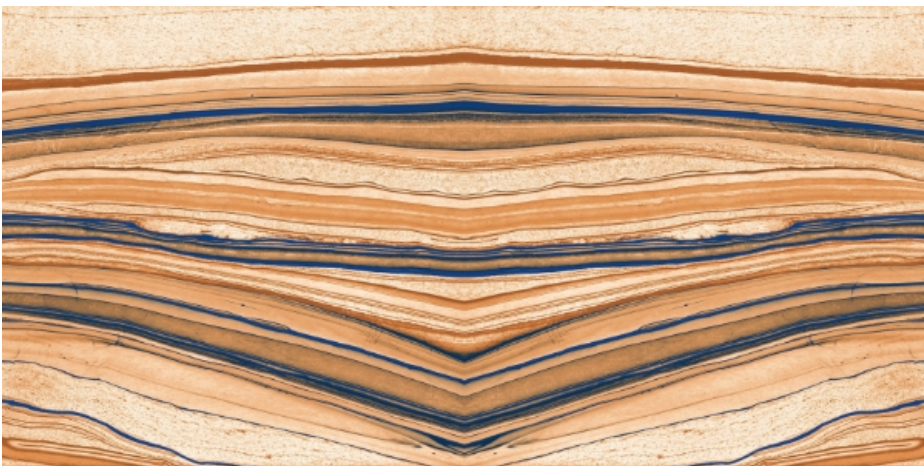

O WOW ABODE O

600
1200mm

For the design planning of contemporary residential and commercial settings, we offer concrete look series oozing excellence and brilliance. These tiles feature uniform and authentic surfaces, which have been embellished by textured details, light graphic signs, and sophisticated iridescent touches.

600 X 1200 MM
Bookmatch HighGloss

OMEGA

600 X 1200 MM
Bookmatch HighGloss

PLANITO

600 X 1200 MM
Bookmatch HighGloss

SHELL

600 X 1200 MM
Bookmatch HighGloss

WOODIE