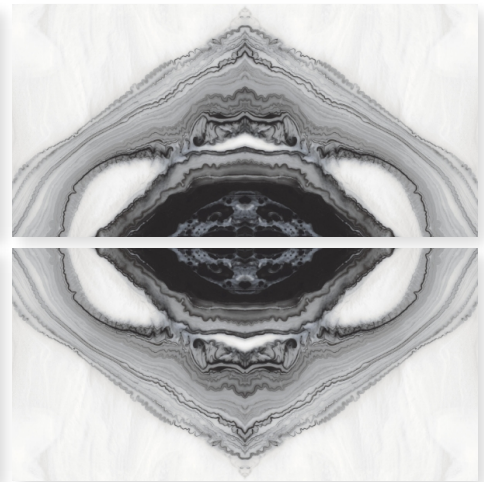

O WOW ABODE O

600
1200mm

For the design planning of contemporary residential and commercial settings, we offer concrete look series oozing excellence and brilliance. These tiles feature uniform and authentic surfaces, which have been embellished by textured details, light graphic signs, and sophisticated iridescent touches.

Design, modern authenticity, and contemporary creative styles for everyone.

A
PERFECT FUSION
OF NATURE
AND
DESIGN

ANGEL

600 X 1200 MM
Bookmatch HighGloss

ARROW AZUL

600 X 1200 MM
Bookmatch HighGloss

BLACK BLOOD

600 X 1200 MM
Bookmatch HighGloss

OMEGA

600 X 1200 MM
Bookmatch HighGloss

PLANITO

600 X 1200 MM
Bookmatch HighGloss

SHELL

600 X 1200 MM
Bookmatch HighGloss

WOODIE