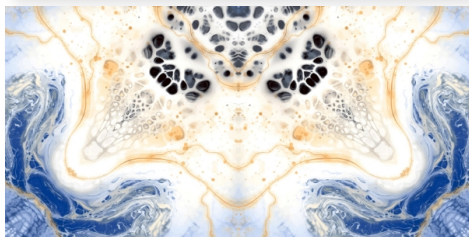

O WOW ABODE O

600
1200mm

For the design planning of contemporary residential and commercial settings, we offer concrete look series oozing excellence and brilliance. These tiles feature uniform and authentic surfaces, which have been embellished by textured details, light graphic signs, and sophisticated iridescent touches.

Design, modern authenticity, and contemporary creative styles for everyone.

A
PERFECT FUSION
OF NATURE
AND
DESIGN

ANGEL

600 X 1200 MM
Bookmatch HighGloss

ARROW AZUL

600 X 1200 MM
Bookmatch HighGloss

BLACK BLOOD

600 X 1200 MM
Bookmatch HighGloss

BLUE BLOOD

600 X 1200 MM
Bookmatch HighGloss

GLITZ BRECIA

600 X 1200 MM
Bookmatch HighGloss

GLITZ BRECIA NATURAL

600 X 1200 MM
Bookmatch HighGloss

MONARCH