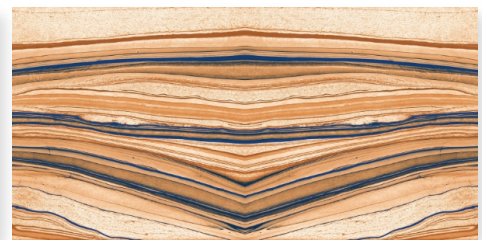

WOODIE

600 X 1200 MM
Bookmatch HighGloss