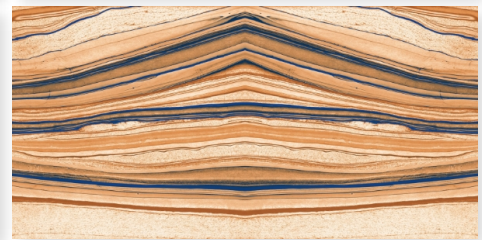

WOODIE

600 X 1200 MM
Bookmatch HighGloss