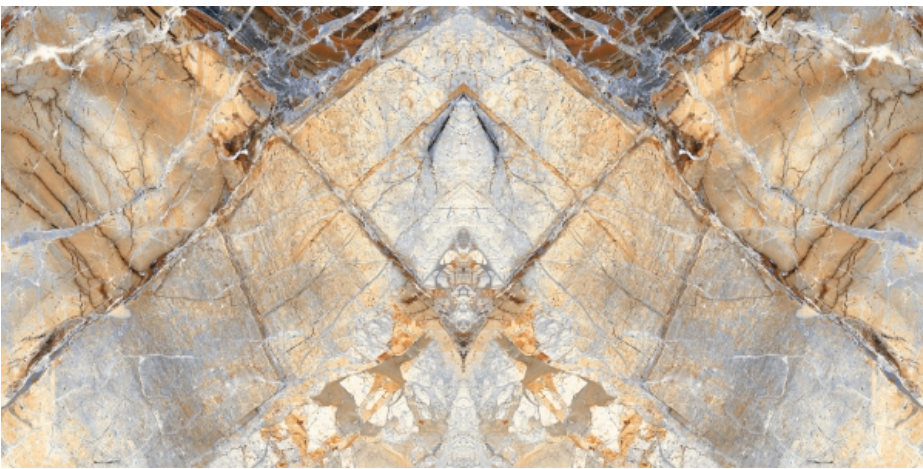

O WOW ABODE O

600
1200mm

For the design planning of contemporary residential and commercial settings, we offer concrete look series oozing excellence and brilliance. These tiles feature uniform and authentic surfaces, which have been embellished by textured details, light graphic signs, and sophisticated iridescent touches.

Design, modern authenticity, and contemporary creative styles for everyone.

A
PERFECT FUSION
OF NATURE
AND
DESIGN

ANGEL

600 X 1200 MM
Bookmatch HighGloss

ARROW AZUL

600 X 1200 MM
Bookmatch HighGloss

BLACK BLOOD

600 X 1200 MM
Bookmatch HighGloss

BLUE BLOOD

600 X 1200 MM
Bookmatch HighGloss

GLITZ BRECIA

600 X 1200 MM
Bookmatch HighGloss

GLITZ BRECIA NATURAL

600 X 1200 MM
Bookmatch HighGloss

MONARCH

600 X 1200 MM
Bookmatch HighGloss

OMEGA

600 X 1200 MM
Bookmatch HighGloss

PLANITO

600 X 1200 MM
Bookmatch HighGloss

SHELL

600 X 1200 MM
Bookmatch HighGloss

WOODIE