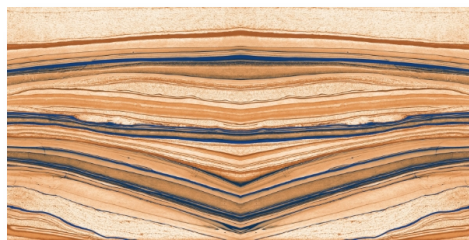

WOODIE

600 X 1200 MM
Bookmatch HighGloss