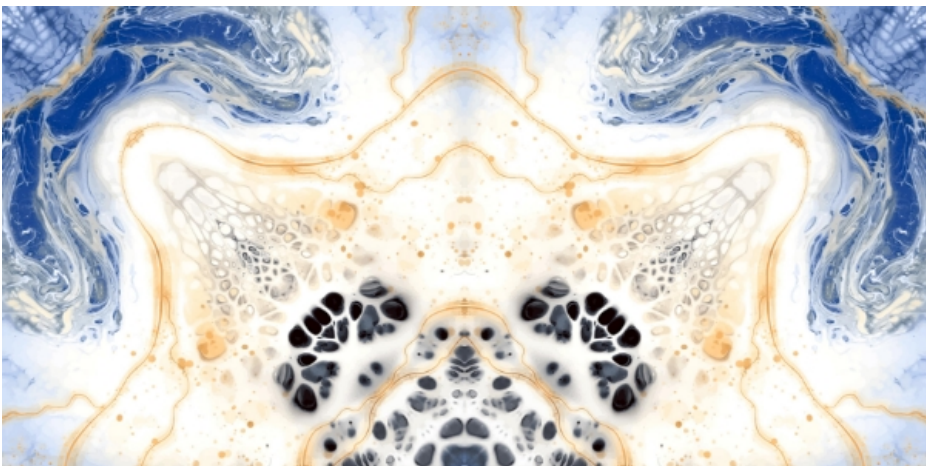

O WOW ABODE O

600
1200mm

For the design planning of contemporary residential and commercial settings, we offer concrete look series oozing excellence and brilliance. These tiles feature uniform and authentic surfaces, which have been embellished by textured details, light graphic signs, and sophisticated iridescent touches.

Design, modern authenticity, and contemporary creative styles for everyone.

A
PERFECT FUSION
OF NATURE
AND
DESIGN

ANGEL

600 X 1200 MM
Bookmatch HighGloss

ARROW AZUL

600 X 1200 MM
Bookmatch HighGloss

BLACK BLOOD

600 X 1200 MM
Bookmatch HighGloss

BLUE BLOOD

600 X 1200 MM
Bookmatch HighGloss

GLITZ BRECIA

600 X 1200 MM
Bookmatch HighGloss

GLITZ BRECIA NATURAL

600 X 1200 MM
Bookmatch HighGloss

MONARCH