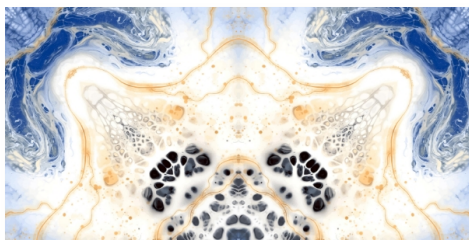

O WOW ABODE O

600
1200mm

For the design planning of contemporary residential and commercial settings, we offer concrete look series oozing excellence and brilliance. These tiles feature uniform and authentic surfaces, which have been embellished by textured details, light graphic signs, and sophisticated iridescent touches.

Design, modern authenticity, and contemporary creative styles for everyone.

A
PERFECT FUSION
OF NATURE
AND
DESIGN

ANGEL

600 X 1200 MM
Bookmatch HighGloss

ARROW AZUL

600 X 1200 MM
Bookmatch HighGloss

BLACK BLOOD

600 X 1200 MM
Bookmatch HighGloss

BLUE BLOOD

600 X 1200 MM
Bookmatch HighGloss

GLITZ BRECIA

600 X 1200 MM
Bookmatch HighGloss

GLITZ BRECIA NATURAL

600 X 1200 MM
Bookmatch HighGloss

MONARCH