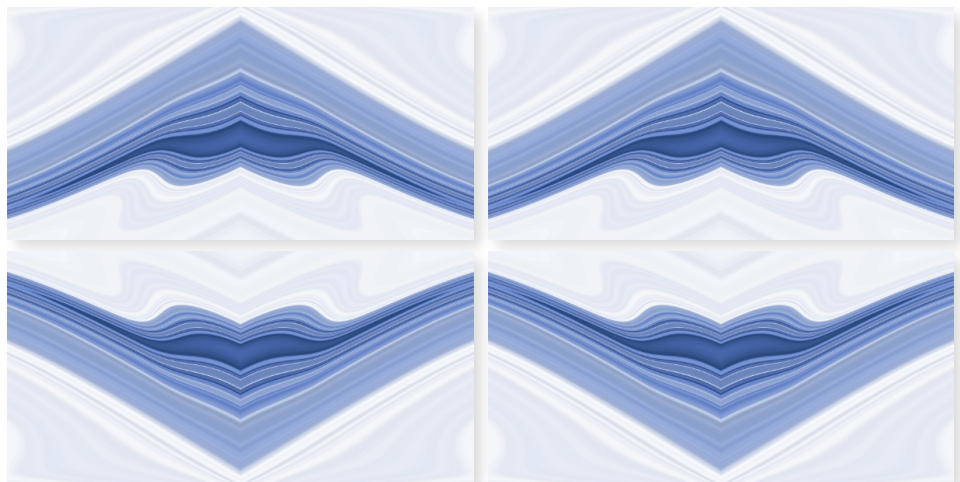

O WOW ABODE O

600
1200mm

For the design planning of contemporary residential and commercial settings, we offer concrete look series oozing excellence and brilliance. These tiles feature uniform and authentic surfaces, which have been embellished by textured details, light graphic signs, and sophisticated iridescent touches.

Design, modern authenticity, and contemporary creative styles for everyone.

A
PERFECT FUSION
OF NATURE
AND
DESIGN

ANGEL

600 X 1200 MM
Bookmatch HighGloss

ARROW AZUL

600 X 1200 MM
Bookmatch HighGloss

BLACK BLOOD

600 X 1200 MM
Bookmatch HighGloss

BLUE BLOOD

600 X 1200 MM
Bookmatch HighGloss

GLITZ BRECIA

600 X 1200 MM
Bookmatch HighGloss

GLITZ BRECIA NATURAL

600 X 1200 MM
Bookmatch HighGloss

MONARCH