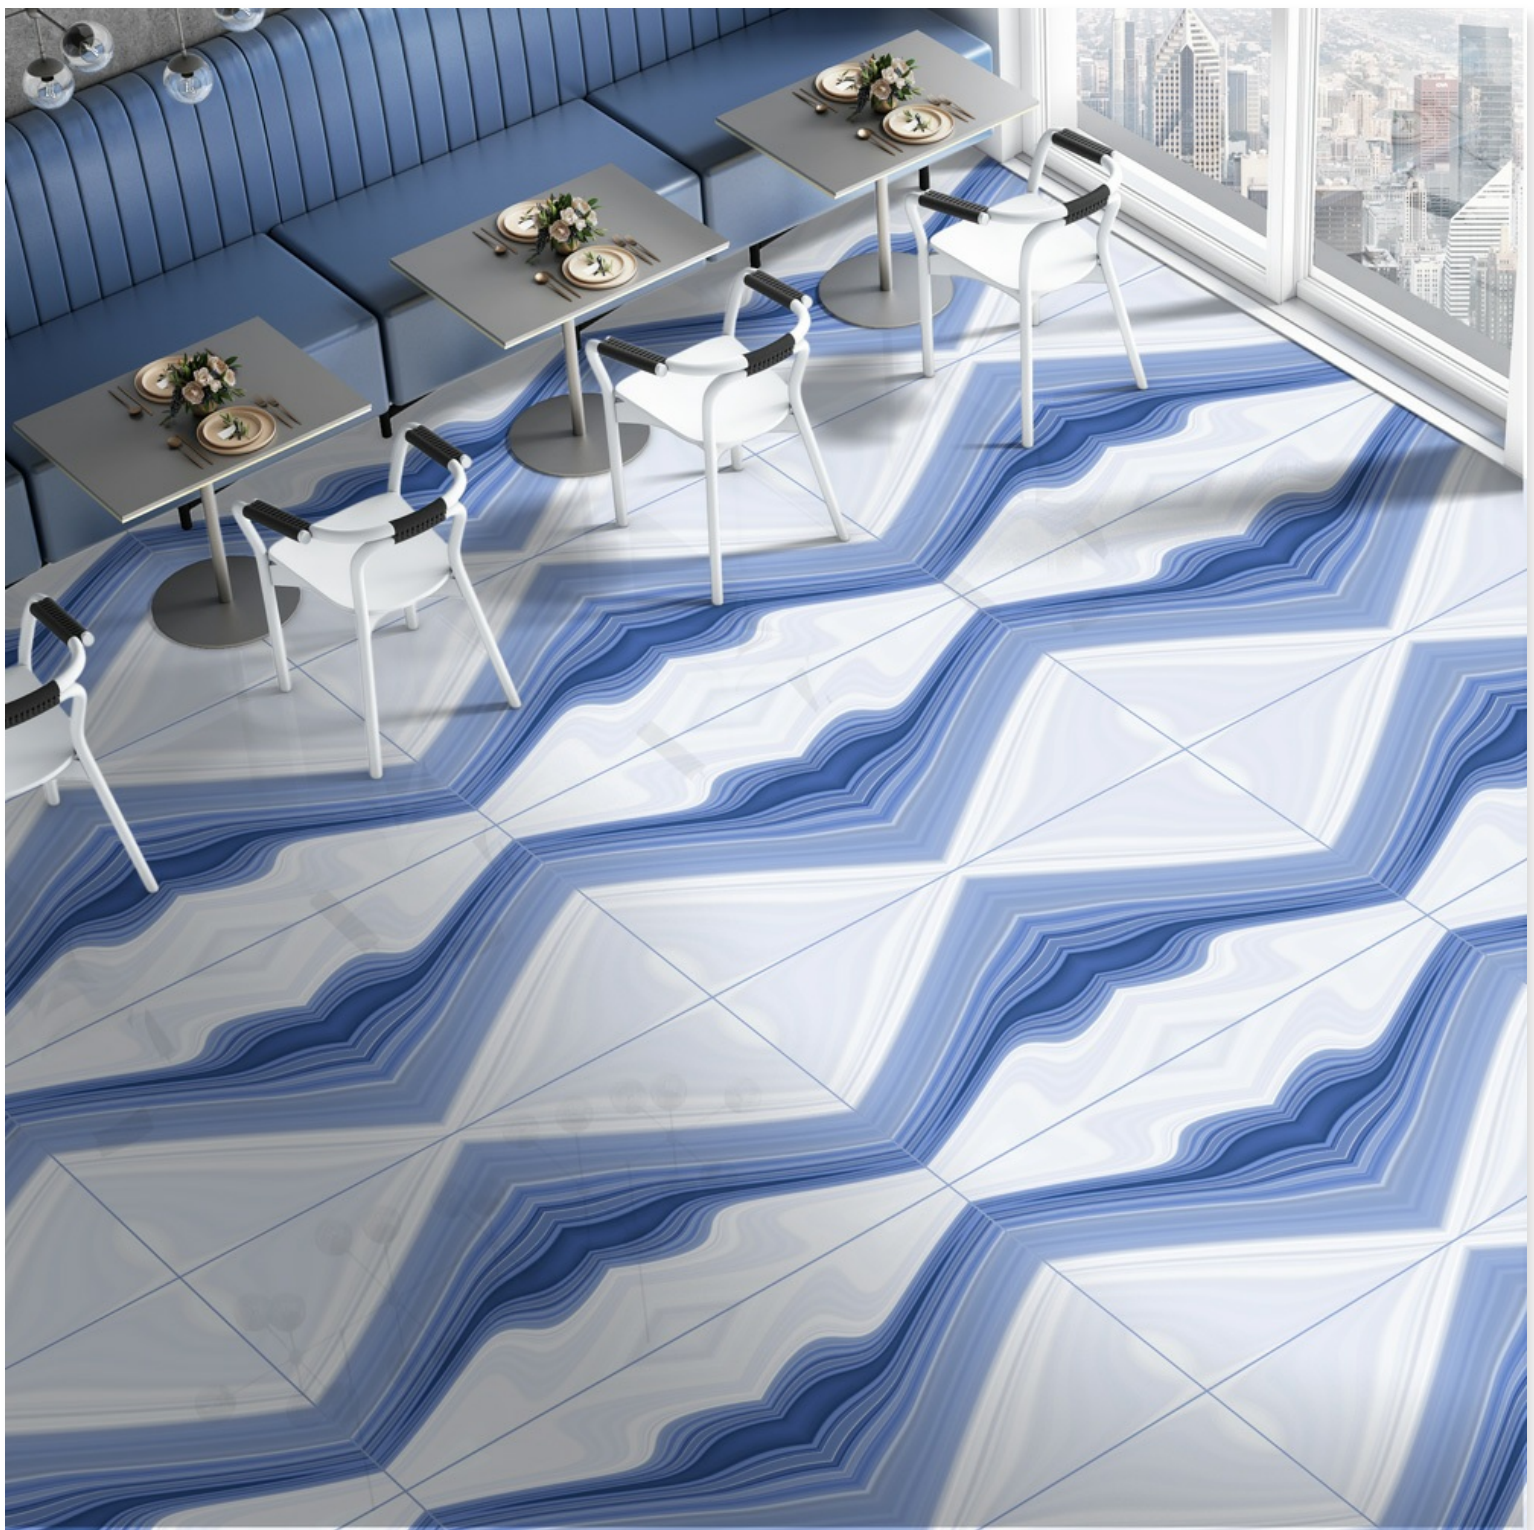

O WOW ABODE O

600
1200mm

For the design planning of contemporary residential and commercial settings, we offer concrete look series oozing excellence and brilliance. These tiles feature uniform and authentic surfaces, which have been embellished by textured details, light graphic signs, and sophisticated iridescent touches.

Design, modern authenticity, and contemporary creative styles for everyone.

A
PERFECT FUSION
OF NATURE
AND
DESIGN

ANGEL

600 X 1200 MM
Bookmatch HighGloss

ARROW AZUL

600 X 1200 MM
Bookmatch HighGloss

BLACK BLOOD

600 X 1200 MM
Bookmatch HighGloss

BLUE BLOOD

600 X 1200 MM
Bookmatch HighGloss

GLITZ BRECIA

600 X 1200 MM
Bookmatch HighGloss

GLITZ BRECIA NATURAL

600 X 1200 MM
Bookmatch HighGloss

MONARCH