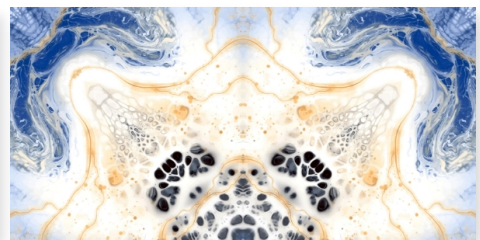

O WOW ABODE O

600
1200mm

For the design planning of contemporary residential and commercial settings, we offer concrete look series oozing excellence and brilliance. These tiles feature uniform and authentic surfaces, which have been embellished by textured details, light graphic signs, and sophisticated iridescent touches.

Design, modern authenticity, and contemporary creative styles for everyone.

A
PERFECT FUSION
OF NATURE
AND
DESIGN

ANGEL

600 X 1200 MM
Bookmatch HighGloss

ARROW AZUL

600 X 1200 MM
Bookmatch HighGloss

BLACK BLOOD

600 X 1200 MM
Bookmatch HighGloss

BLUE BLOOD

600 X 1200 MM
Bookmatch HighGloss

GLITZ BRECIA

600 X 1200 MM
Bookmatch HighGloss

GLITZ BRECIA NATURAL

600 X 1200 MM
Bookmatch HighGloss

MONARCH