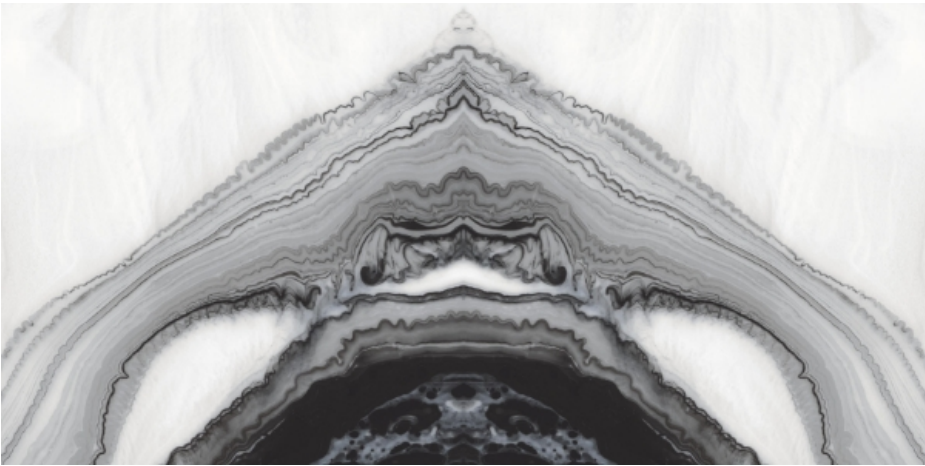

O WOW ABODE O

600
1200mm

For the design planning of contemporary residential and commercial settings, we offer concrete look series oozing excellence and brilliance. These tiles feature uniform and authentic surfaces, which have been embellished by textured details, light graphic signs, and sophisticated iridescent touches.

600 X 1200 MM
Bookmatch HighGloss

OMEGA

600 X 1200 MM
Bookmatch HighGloss

PLANITO

600 X 1200 MM
Bookmatch HighGloss

SHELL

600 X 1200 MM
Bookmatch HighGloss

WOODIE