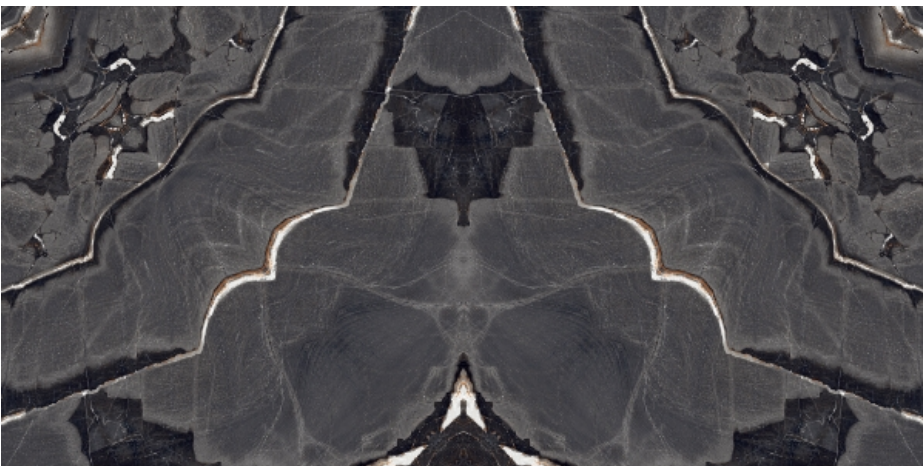

O WOW ABODE O

600
1200mm

For the design planning of contemporary residential and commercial settings, we offer concrete look series oozing excellence and brilliance. These tiles feature uniform and authentic surfaces, which have been embellished by textured details, light graphic signs, and sophisticated iridescent touches.

Design, modern authenticity, and contemporary creative styles for everyone.

A
PERFECT FUSION
OF NATURE
AND
DESIGN

ANGEL

600 X 1200 MM
Bookmatch HighGloss

ARROW AZUL

600 X 1200 MM
Bookmatch HighGloss

BLACK BLOOD

600 X 1200 MM
Bookmatch HighGloss

BLUE BLOOD

600 X 1200 MM
Bookmatch HighGloss

GLITZ BRECIA

600 X 1200 MM
Bookmatch HighGloss

GLITZ BRECIA NATURAL

600 X 1200 MM
Bookmatch HighGloss

MONARCH