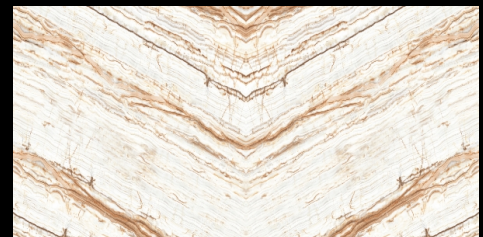

JASMIN GOLD

600 X 1200 MM
Bookmatch Glossy