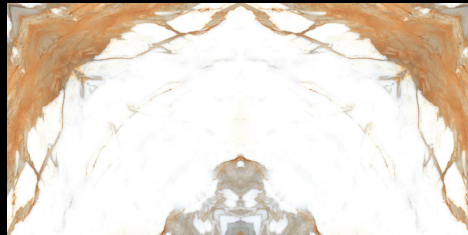

WOW ABODE

600
1200mm

For the design planning of contemporary residential and commercial settings, we offer concrete look series oozing excellence and brilliance. These tiles feature uniform and authentic surfaces, which have been embellished by textured details, light graphic signs, and sophisticated iridescent touches.

600 X 1200 MM
Bookmatch Glossy

WISCON

600 X 1200 MM
Bookmatch Glossy

WONDER MM

600 X 1200 MM
Bookmatch Glossy

YAK

600 X 1200 MM
Bookmatch Glossy

YUCCA WHITE