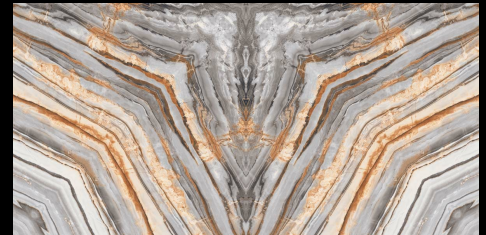

WOW ABODE

600
1200mm

For the design planning of contemporary residential and commercial settings, we offer concrete look series oozing excellence and brilliance. These tiles feature uniform and authentic surfaces, which have been embellished by textured details, light graphic signs, and sophisticated iridescent touches.

Design, modern authenticity, and contemporary creative styles for everyone.

A
PERFECT FUSION
OF NATURE
AND
DESIGN

ARRIVLS WIHTE

600 X 1200 MM
Bookmatch Glossy

ARTICA WHITE

600 X 1200 MM
Bookmatch Glossy

CASATA PEACH MM

600 X 1200 MM
Bookmatch Glossy

COLONIAL BROWN MM

600 X 1200 MM
Bookmatch Glossy

DAYNA ANISEED

600 X 1200 MM
Bookmatch Glossy

ELISE MULTI MM

600 X 1200 MM
Bookmatch Glossy

FILETTO