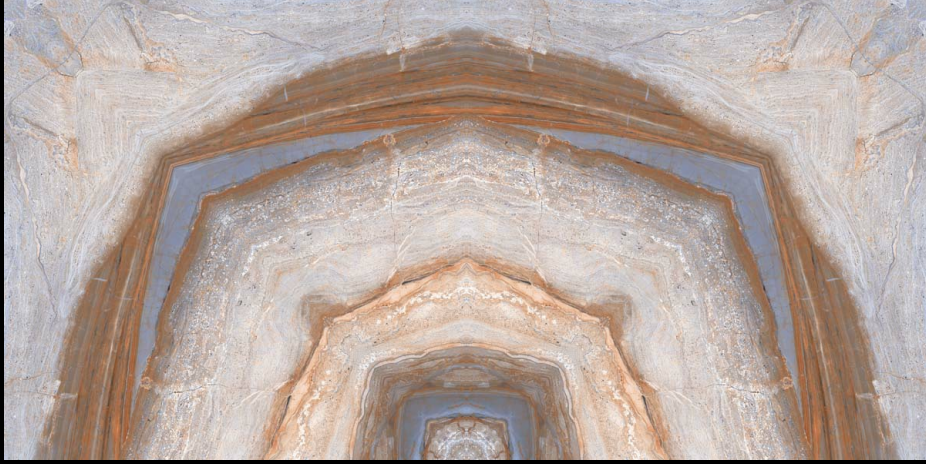

GLACIER MULTI MM

600 X 1200 MM
Bookmatch Glossy