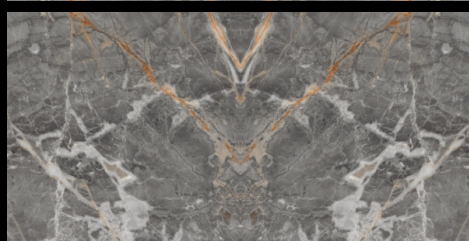

WISCON

600 X 1200 MM
Bookmatch Glossy