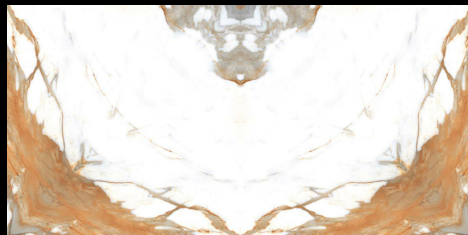

WOW ABODE

600
1200mm

For the design planning of contemporary residential and commercial settings, we offer concrete look series oozing excellence and brilliance. These tiles feature uniform and authentic surfaces, which have been embellished by textured details, light graphic signs, and sophisticated iridescent touches.

600 X 1200 MM
Bookmatch Glossy

WISCON

600 X 1200 MM
Bookmatch Glossy

WONDER MM

600 X 1200 MM
Bookmatch Glossy

YAK

600 X 1200 MM
Bookmatch Glossy

YUCCA WHITE