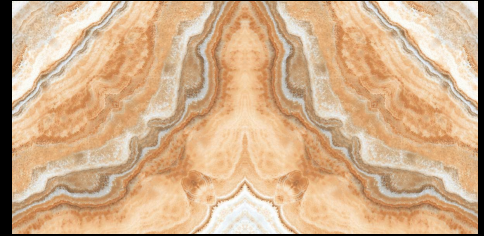

WOW ABODE

600
1200mm

For the design planning of contemporary residential and commercial settings, we offer concrete look series oozing excellence and brilliance. These tiles feature uniform and authentic surfaces, which have been embellished by textured details, light graphic signs, and sophisticated iridescent touches.

Design, modern authenticity, and contemporary creative styles for everyone.

A
PERFECT FUSION
OF NATURE
AND
DESIGN

ARRIVLS WIHTE

600 X 1200 MM
Bookmatch Glossy

ARTICA WHITE

600 X 1200 MM
Bookmatch Glossy

CASATA PEACH MM

600 X 1200 MM
Bookmatch Glossy

COLONIAL BROWN MM

600 X 1200 MM
Bookmatch Glossy

DAYNA ANISEED

600 X 1200 MM
Bookmatch Glossy

ELISE MULTI MM

600 X 1200 MM
Bookmatch Glossy

FILETTO