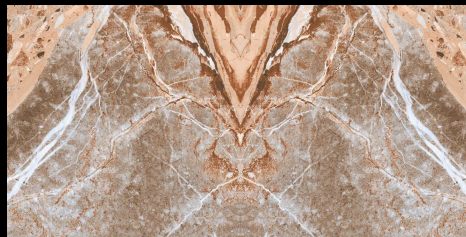

WOW ABODE

600
1200mm

For the design planning of contemporary residential and commercial settings, we offer concrete look series oozing excellence and brilliance. These tiles feature uniform and authentic surfaces, which have been embellished by textured details, light graphic signs, and sophisticated iridescent touches.

Design, modern authenticity, and contemporary creative styles for everyone.

A
PERFECT FUSION
OF NATURE
AND
DESIGN

ARRIVLS WIHTE

600 X 1200 MM
Bookmatch Glossy

ARTICA WHITE

600 X 1200 MM
Bookmatch Glossy

CASATA PEACH MM

600 X 1200 MM
Bookmatch Glossy

COLONIAL BROWN MM

600 X 1200 MM
Bookmatch Glossy

DAYNA ANISEED

600 X 1200 MM
Bookmatch Glossy

ELISE MULTI MM

600 X 1200 MM
Bookmatch Glossy

FILETTO