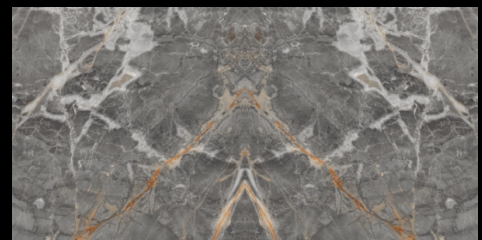

WISCON

600 X 1200 MM
Bookmatch Glossy