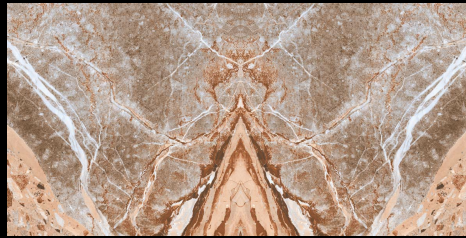

WOW ABODE

600
1200mm

For the design planning of contemporary residential and commercial settings, we offer concrete look series oozing excellence and brilliance. These tiles feature uniform and authentic surfaces, which have been embellished by textured details, light graphic signs, and sophisticated iridescent touches.

Design, modern authenticity, and contemporary creative styles for everyone.

A
PERFECT FUSION
OF NATURE
AND
DESIGN

ARRIVLS WIHTE

600 X 1200 MM
Bookmatch Glossy

ARTICA WHITE

600 X 1200 MM
Bookmatch Glossy

CASATA PEACH MM

600 X 1200 MM
Bookmatch Glossy

COLONIAL BROWN MM

600 X 1200 MM
Bookmatch Glossy

DAYNA ANISEED

600 X 1200 MM
Bookmatch Glossy

ELISE MULTI MM

600 X 1200 MM
Bookmatch Glossy

FILETTO