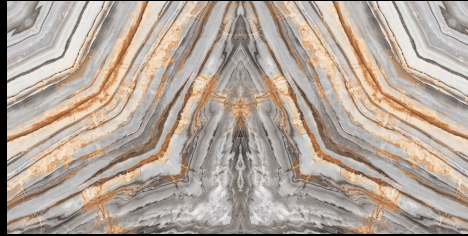

WOW ABODE

600
1200mm

For the design planning of contemporary residential and commercial settings, we offer concrete look series oozing excellence and brilliance. These tiles feature uniform and authentic surfaces, which have been embellished by textured details, light graphic signs, and sophisticated iridescent touches.

Design, modern authenticity, and contemporary creative styles for everyone.

A
PERFECT FUSION
OF NATURE
AND
DESIGN

ARRIVLS WIHTE

600 X 1200 MM
Bookmatch Glossy

ARTICA WHITE

600 X 1200 MM
Bookmatch Glossy

CASATA PEACH MM

600 X 1200 MM
Bookmatch Glossy

COLONIAL BROWN MM

600 X 1200 MM
Bookmatch Glossy

DAYNA ANISEED

600 X 1200 MM
Bookmatch Glossy

ELISE MULTI MM

600 X 1200 MM
Bookmatch Glossy

FILETTO