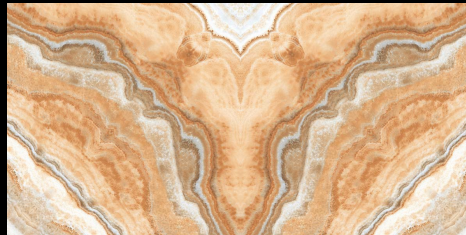

WOW ABODE

600
1200mm

For the design planning of contemporary residential and commercial settings, we offer concrete look series oozing excellence and brilliance. These tiles feature uniform and authentic surfaces, which have been embellished by textured details, light graphic signs, and sophisticated iridescent touches.

Design, modern authenticity, and contemporary creative styles for everyone.

A
PERFECT FUSION
OF NATURE
AND
DESIGN

ARRIVLS WIHTE

600 X 1200 MM
Bookmatch Glossy

ARTICA WHITE

600 X 1200 MM
Bookmatch Glossy

CASATA PEACH MM

600 X 1200 MM
Bookmatch Glossy

COLONIAL BROWN MM

600 X 1200 MM
Bookmatch Glossy

DAYNA ANISEED

600 X 1200 MM
Bookmatch Glossy

ELISE MULTI MM

600 X 1200 MM
Bookmatch Glossy

FILETTO