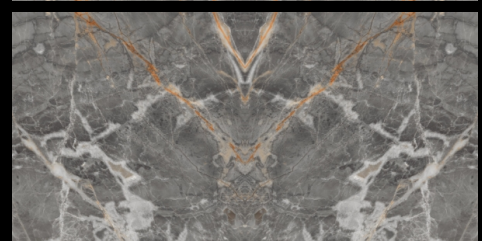

WISCON

600 X 1200 MM
Bookmatch Glossy