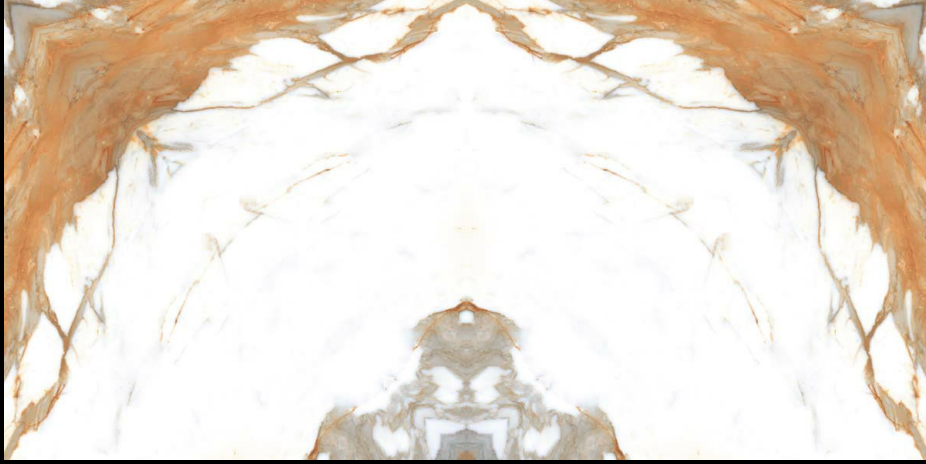

WOW ABODE

600
1200mm

For the design planning of contemporary residential and commercial settings, we offer concrete look series oozing excellence and brilliance. These tiles feature uniform and authentic surfaces, which have been embellished by textured details, light graphic signs, and sophisticated iridescent touches.

600 X 1200 MM
Bookmatch Glossy

WISCON

600 X 1200 MM
Bookmatch Glossy

WONDER MM

600 X 1200 MM
Bookmatch Glossy

YAK

600 X 1200 MM
Bookmatch Glossy

YUCCA WHITE