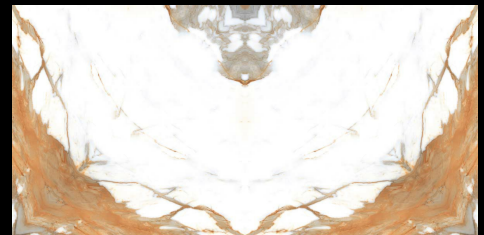

WOW ABODE

600
1200mm

For the design planning of contemporary residential and commercial settings, we offer concrete look series oozing excellence and brilliance. These tiles feature uniform and authentic surfaces, which have been embellished by textured details, light graphic signs, and sophisticated iridescent touches.

600 X 1200 MM
Bookmatch Glossy

WISCON

600 X 1200 MM
Bookmatch Glossy

WONDER MM

600 X 1200 MM
Bookmatch Glossy

YAK

600 X 1200 MM
Bookmatch Glossy

YUCCA WHITE