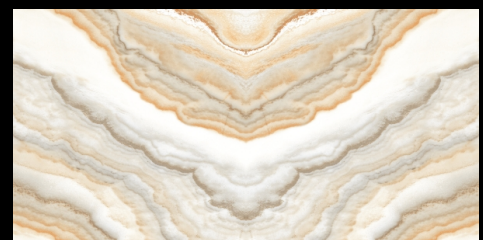

600 X 1200 MM
Bookmatch Glossy

JASMIN GOLD

600 X 1200 MM
Bookmatch Glossy

LINER

600 X 1200 MM
Bookmatch Glossy

LUMBER GREY

600 X 1200 MM
Bookmatch Glossy

MIYELA BIEGE

600 X 1200 MM
Bookmatch Glossy

MORITZ WHITE

600 X 1200 MM
Bookmatch Glossy

MURAL

600 X 1200 MM
Bookmatch Glossy

NEBULA ONYX MM

600 X 1200 MM
Bookmatch Glossy

POLAR GREY MM