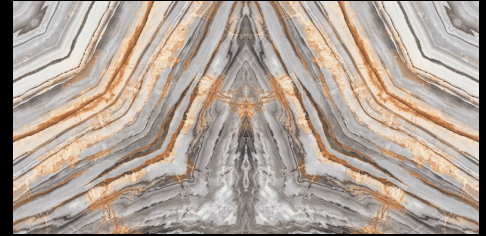

WOW ABODE

600
1200mm

For the design planning of contemporary residential and commercial settings, we offer concrete look series oozing excellence and brilliance. These tiles feature uniform and authentic surfaces, which have been embellished by textured details, light graphic signs, and sophisticated iridescent touches.

Design, modern authenticity, and contemporary creative styles for everyone.

A
PERFECT FUSION
OF NATURE
AND
DESIGN

ARRIVLS WIHTE

600 X 1200 MM
Bookmatch Glossy

ARTICA WHITE

600 X 1200 MM
Bookmatch Glossy

CASATA PEACH MM

600 X 1200 MM
Bookmatch Glossy

COLONIAL BROWN MM

600 X 1200 MM
Bookmatch Glossy

DAYNA ANISEED

600 X 1200 MM
Bookmatch Glossy

ELISE MULTI MM

600 X 1200 MM
Bookmatch Glossy

FILETTO