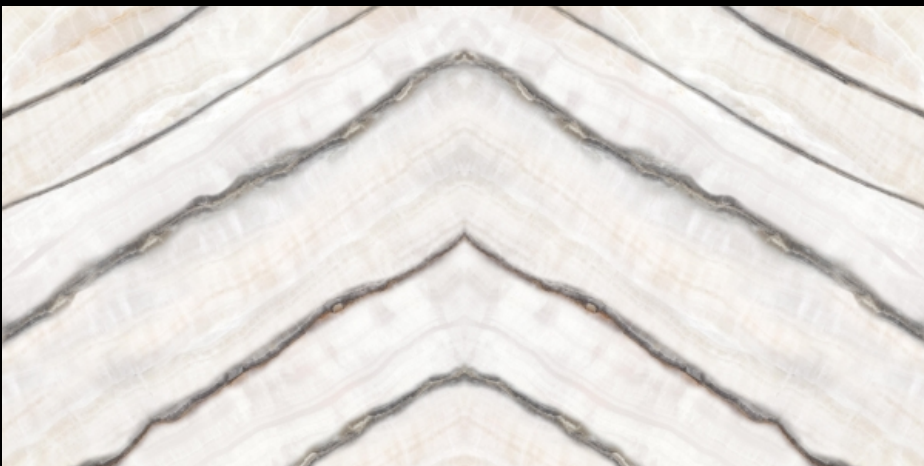

GRAFFITO

600 X 1200 MM
Bookmatch Glossy