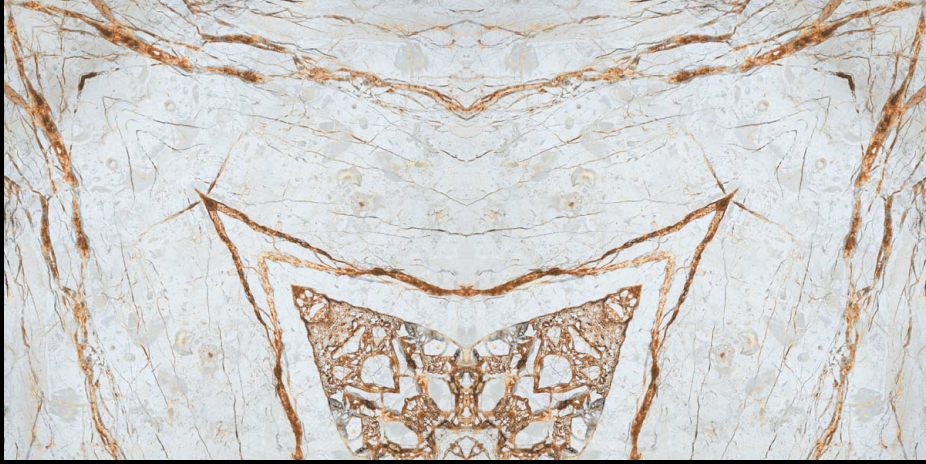

WOW ABODE

600
1200mm

For the design planning of contemporary residential and commercial settings, we offer concrete look series oozing excellence and brilliance. These tiles feature uniform and authentic surfaces, which have been embellished by textured details, light graphic signs, and sophisticated iridescent touches.

600 X 1200 MM
Bookmatch Glossy

MORITZ WHITE

600 X 1200 MM
Bookmatch Glossy

MURAL

600 X 1200 MM
Bookmatch Glossy

NEBULA ONYX MM

600 X 1200 MM
Bookmatch Glossy

POLAR GREY MM