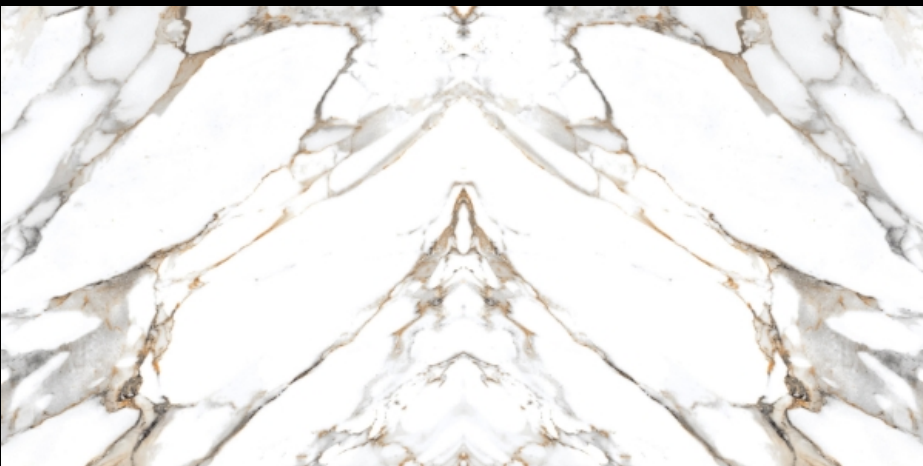

YAK

600 X 1200 MM
Bookmatch Glossy