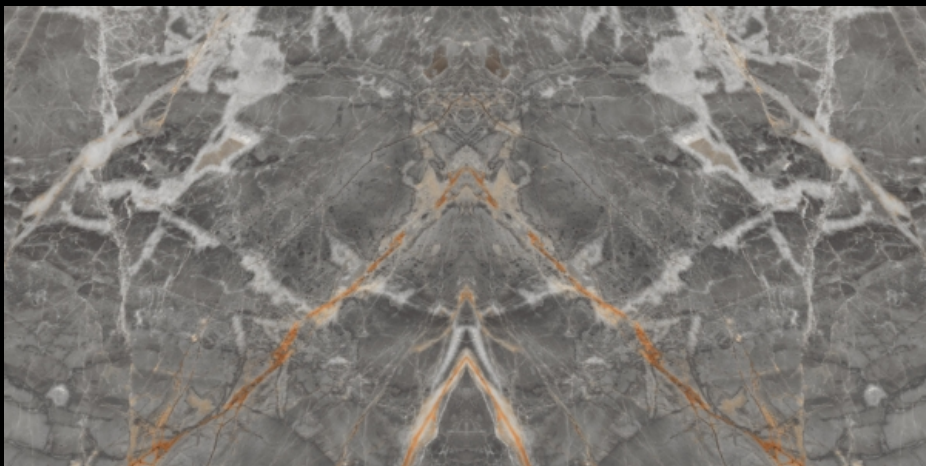

WISCON

600 X 1200 MM
Bookmatch Glossy