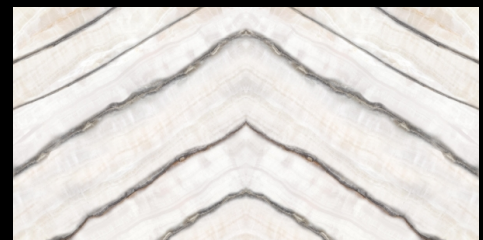

GRAFFITO

600 X 1200 MM
Bookmatch Glossy