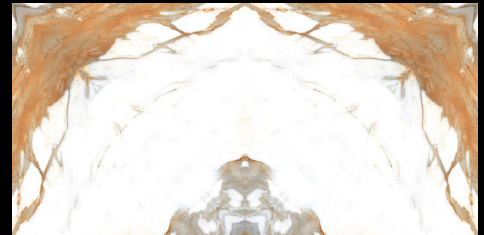

WOW ABODE

600
1200mm

For the design planning of contemporary residential and commercial settings, we offer concrete look series oozing excellence and brilliance. These tiles feature uniform and authentic surfaces, which have been embellished by textured details, light graphic signs, and sophisticated iridescent touches.

600 X 1200 MM
Bookmatch Glossy

WISCON

600 X 1200 MM
Bookmatch Glossy

WONDER MM

600 X 1200 MM
Bookmatch Glossy

YAK

600 X 1200 MM
Bookmatch Glossy

YUCCA WHITE