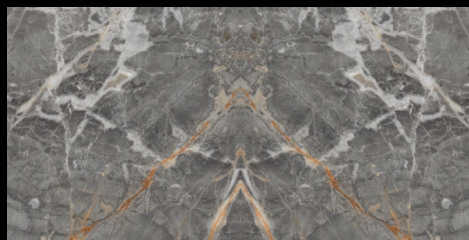

WISCON

600 X 1200 MM
Bookmatch Glossy