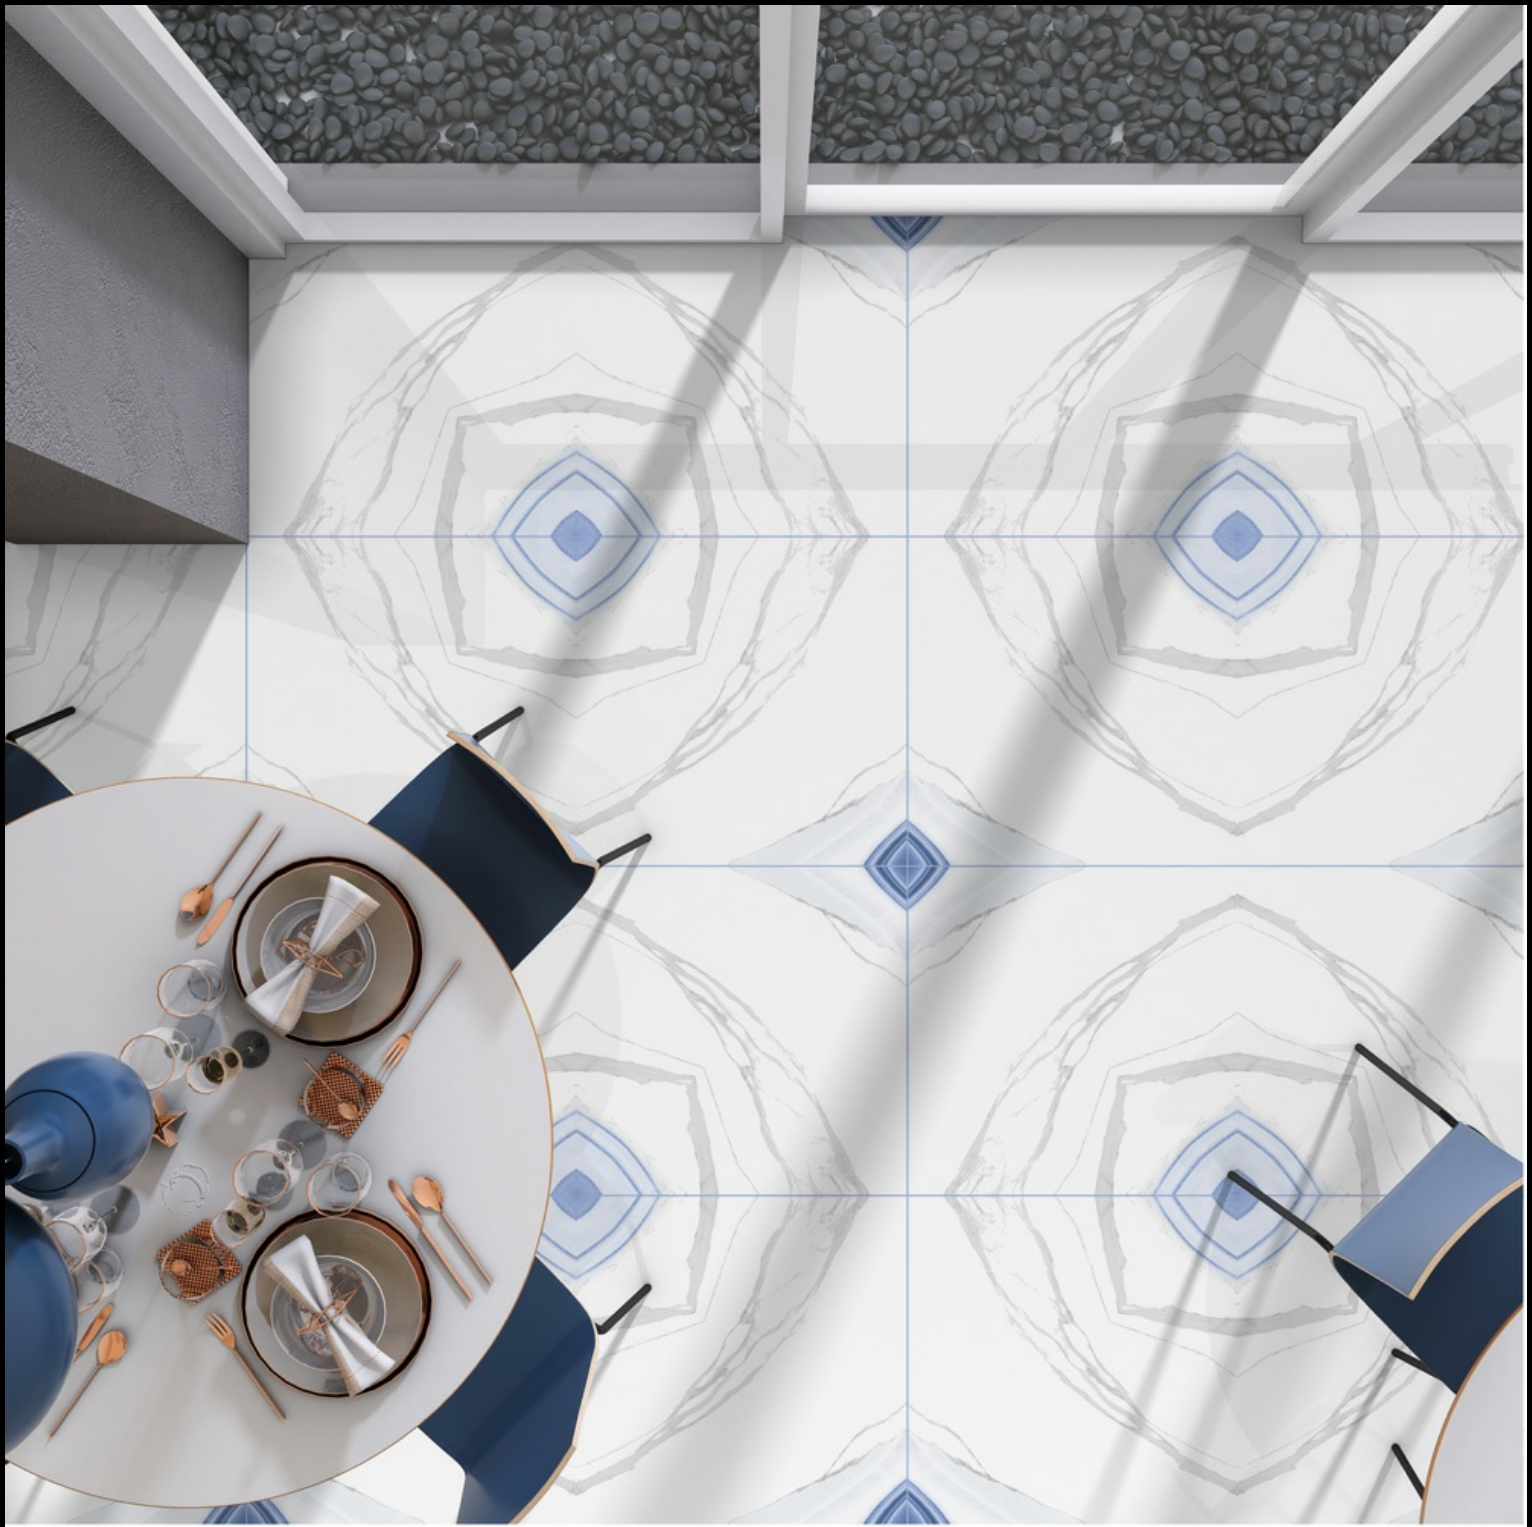

WOW ABODE

600
1200mm

For the design planning of contemporary residential and commercial settings, we offer concrete look series oozing excellence and brilliance. These tiles feature uniform and authentic surfaces, which have been embellished by textured details, light graphic signs, and sophisticated iridescent touches.

600 X 1200 MM
Bookmatch Glossy

ROMANO

600 X 1200 MM
Bookmatch Glossy

THASSOS WHITE

600 X 1200 MM
Bookmatch Glossy

TIGER ONYX

600 X 1200 MM
Bookmatch Glossy

VERSALE WHITE

600 X 1200 MM
Bookmatch Glossy

WISCON

600 X 1200 MM
Bookmatch Glossy

WONDER MM

600 X 1200 MM
Bookmatch Glossy

YAK

600 X 1200 MM
Bookmatch Glossy

YUCCA WHITE