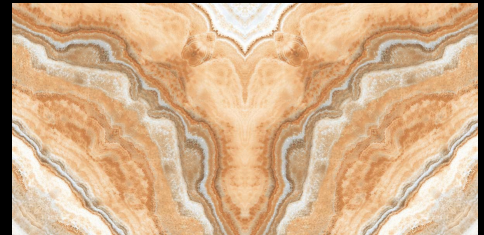

WOW ABODE

600
1200mm

For the design planning of contemporary residential and commercial settings, we offer concrete look series oozing excellence and brilliance. These tiles feature uniform and authentic surfaces, which have been embellished by textured details, light graphic signs, and sophisticated iridescent touches.

Design, modern authenticity, and contemporary creative styles for everyone.

A
PERFECT FUSION
OF NATURE
AND
DESIGN

ARRIVLS WIHTE

600 X 1200 MM
Bookmatch Glossy

ARTICA WHITE

600 X 1200 MM
Bookmatch Glossy

CASATA PEACH MM

600 X 1200 MM
Bookmatch Glossy

COLONIAL BROWN MM

600 X 1200 MM
Bookmatch Glossy

DAYNA ANISEED

600 X 1200 MM
Bookmatch Glossy

ELISE MULTI MM

600 X 1200 MM
Bookmatch Glossy

FILETTO