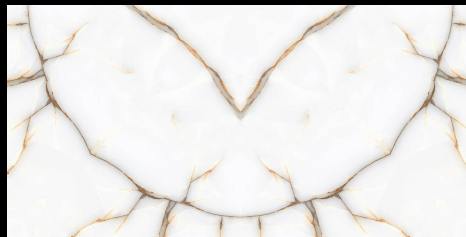

600 X 1200 MM
Bookmatch Glossy

MORITZ WHITE

600 X 1200 MM
Bookmatch Glossy

MURAL

600 X 1200 MM
Bookmatch Glossy

NEBULA ONYX MM

600 X 1200 MM
Bookmatch Glossy

POLAR GREY MM