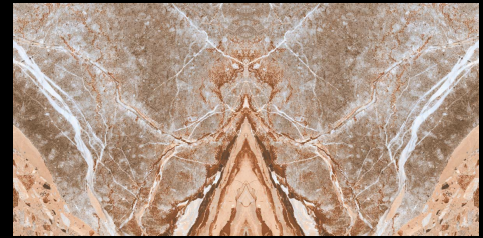

WOW ABODE

600
1200mm

For the design planning of contemporary residential and commercial settings, we offer concrete look series oozing excellence and brilliance. These tiles feature uniform and authentic surfaces, which have been embellished by textured details, light graphic signs, and sophisticated iridescent touches.

Design, modern authenticity, and contemporary creative styles for everyone.

A
PERFECT FUSION
OF NATURE
AND
DESIGN

ARRIVLS WIHTE

600 X 1200 MM
Bookmatch Glossy

ARTICA WHITE

600 X 1200 MM
Bookmatch Glossy

CASATA PEACH MM

600 X 1200 MM
Bookmatch Glossy

COLONIAL BROWN MM

600 X 1200 MM
Bookmatch Glossy

DAYNA ANISEED

600 X 1200 MM
Bookmatch Glossy

ELISE MULTI MM

600 X 1200 MM
Bookmatch Glossy

FILETTO