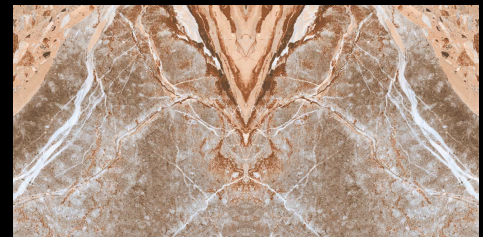

WOW ABODE

600
1200mm

For the design planning of contemporary residential and commercial settings, we offer concrete look series oozing excellence and brilliance. These tiles feature uniform and authentic surfaces, which have been embellished by textured details, light graphic signs, and sophisticated iridescent touches.

Design, modern authenticity, and contemporary creative styles for everyone.

A
PERFECT FUSION
OF NATURE
AND
DESIGN

ARRIVLS WIHTE

600 X 1200 MM
Bookmatch Glossy

ARTICA WHITE

600 X 1200 MM
Bookmatch Glossy

CASATA PEACH MM

600 X 1200 MM
Bookmatch Glossy

COLONIAL BROWN MM

600 X 1200 MM
Bookmatch Glossy

DAYNA ANISEED

600 X 1200 MM
Bookmatch Glossy

ELISE MULTI MM

600 X 1200 MM
Bookmatch Glossy

FILETTO