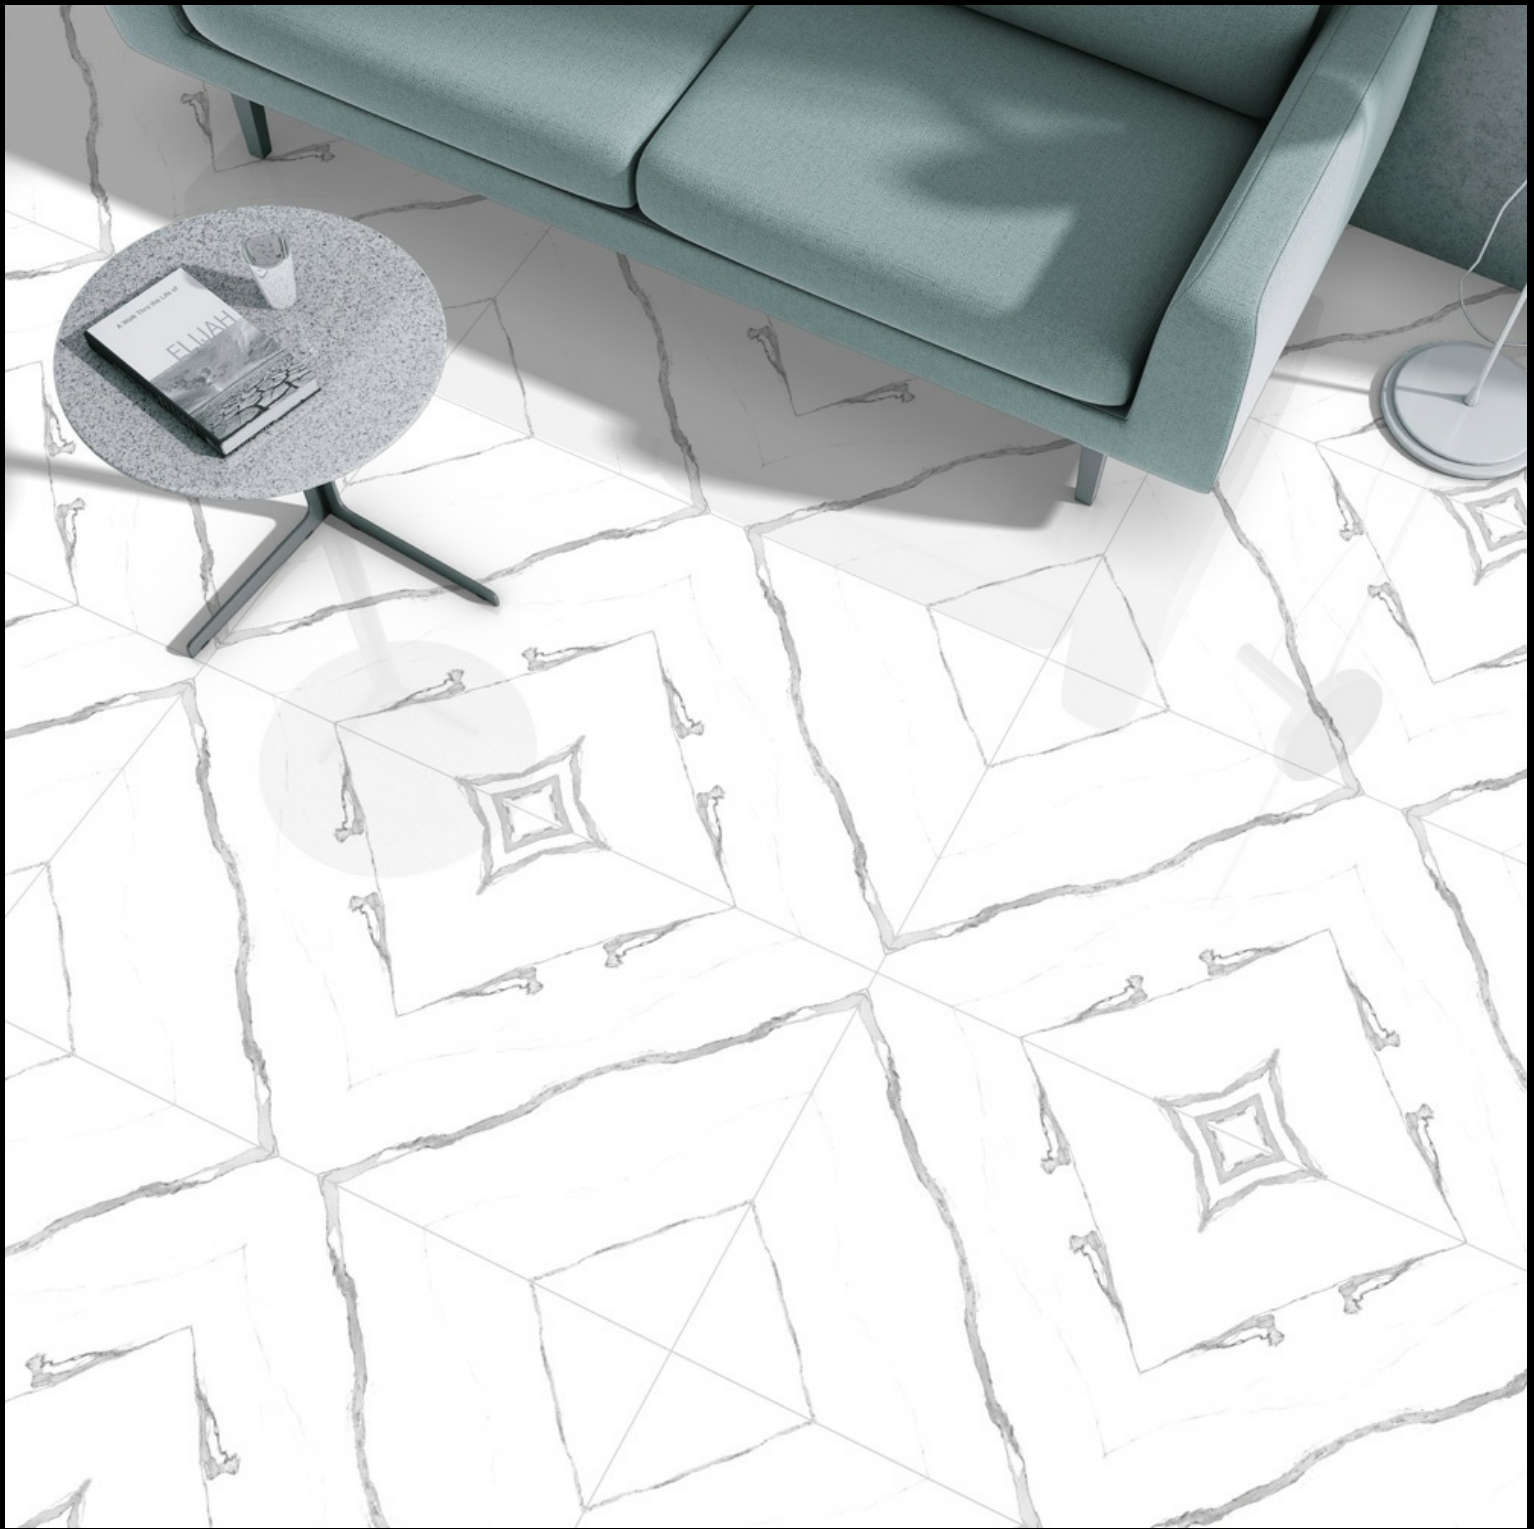

WOW ABODE

600
1200mm

For the design planning of contemporary residential and commercial settings, we offer concrete look series oozing excellence and brilliance. These tiles feature uniform and authentic surfaces, which have been embellished by textured details, light graphic signs, and sophisticated iridescent touches.

Design, modern authenticity, and contemporary creative styles for everyone.

A
PERFECT FUSION
OF NATURE
AND
DESIGN

ARRIVLS WIHTE

600 X 1200 MM
Bookmatch Glossy

ARTICA WHITE

600 X 1200 MM
Bookmatch Glossy

CASATA PEACH MM

600 X 1200 MM
Bookmatch Glossy

COLONIAL BROWN MM

600 X 1200 MM
Bookmatch Glossy

DAYNA ANISEED

600 X 1200 MM
Bookmatch Glossy

ELISE MULTI MM

600 X 1200 MM
Bookmatch Glossy

FILETTO