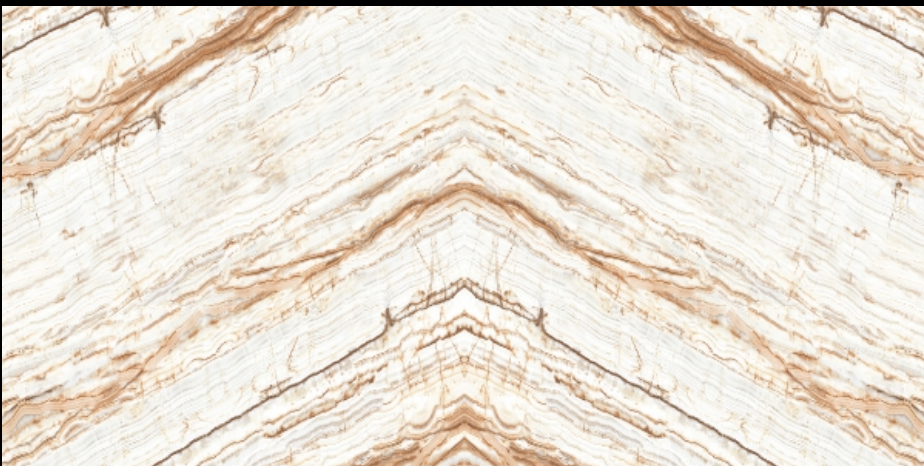

JASMIN GOLD

600 X 1200 MM
Bookmatch Glossy