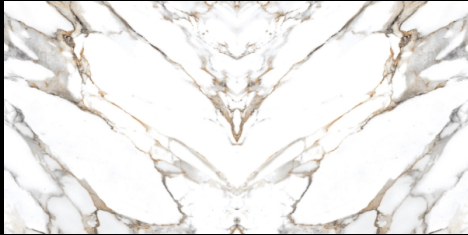

YAK

600 X 1200 MM
Bookmatch Glossy