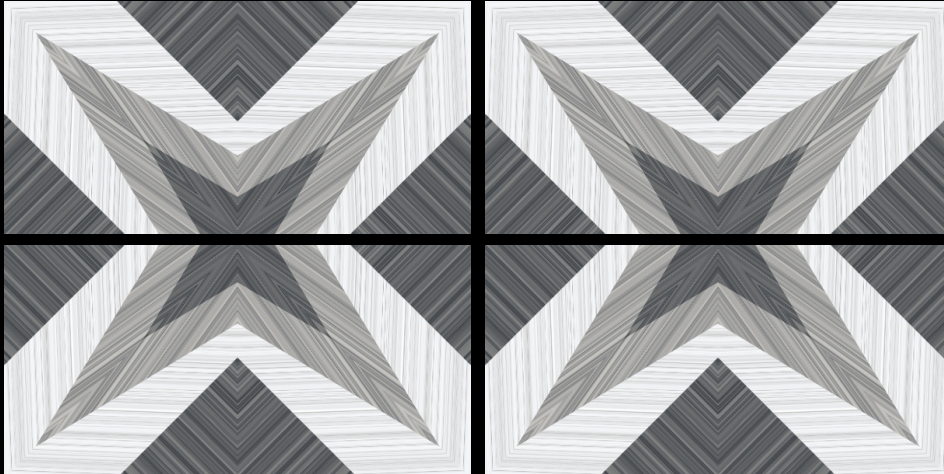

WOW ABODE

600
1200mm

For the design planning of contemporary residential and commercial settings, we offer concrete look series oozing excellence and brilliance. These tiles feature uniform and authentic surfaces, which have been embellished by textured details, light graphic signs, and sophisticated iridescent touches.

600 X 1200 MM
Bookmatch Glossy

JASMIN GOLD

600 X 1200 MM
Bookmatch Glossy

LINER

600 X 1200 MM
Bookmatch Glossy

LUMBER GREY

600 X 1200 MM
Bookmatch Glossy

MIYELA BIEGE