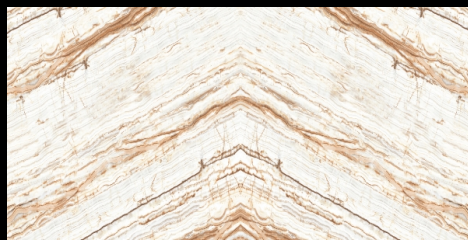

600 X 1200 MM
Bookmatch Glossy

JASMIN GOLD

600 X 1200 MM
Bookmatch Glossy

LINER

600 X 1200 MM
Bookmatch Glossy

LUMBER GREY

600 X 1200 MM
Bookmatch Glossy

MIYELA BIEGE