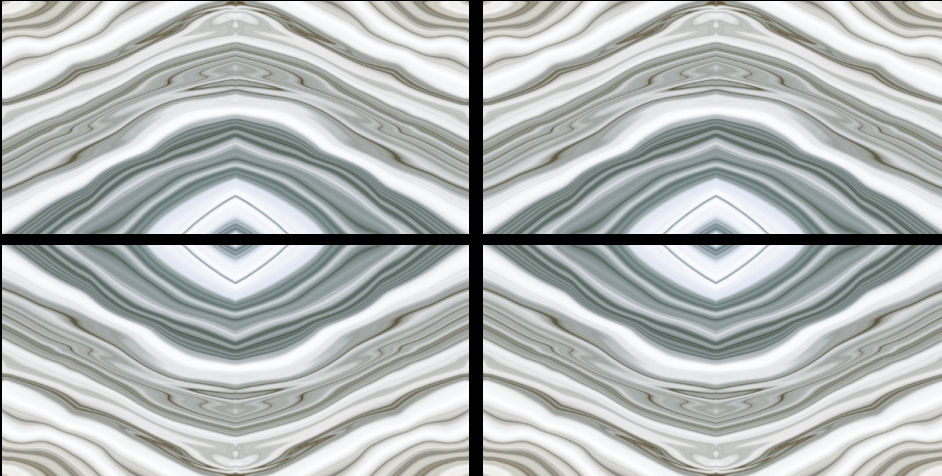

600 X 1200 MM
Bookmatch Glossy

MORITZ WHITE

600 X 1200 MM
Bookmatch Glossy

MURAL

600 X 1200 MM
Bookmatch Glossy

NEBULA ONYX MM

600 X 1200 MM
Bookmatch Glossy

POLAR GREY MM