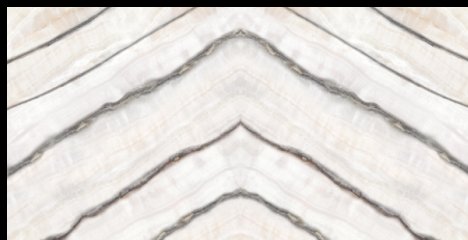

GRAFFITO

600 X 1200 MM
Bookmatch Glossy