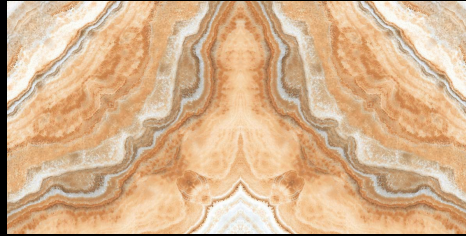

WOW ABODE

600
1200mm

For the design planning of contemporary residential and commercial settings, we offer concrete look series oozing excellence and brilliance. These tiles feature uniform and authentic surfaces, which have been embellished by textured details, light graphic signs, and sophisticated iridescent touches.

Design, modern authenticity, and contemporary creative styles for everyone.

A
PERFECT FUSION
OF NATURE
AND
DESIGN

ARRIVLS WIHTE

600 X 1200 MM
Bookmatch Glossy

ARTICA WHITE

600 X 1200 MM
Bookmatch Glossy

CASATA PEACH MM

600 X 1200 MM
Bookmatch Glossy

COLONIAL BROWN MM

600 X 1200 MM
Bookmatch Glossy

DAYNA ANISEED

600 X 1200 MM
Bookmatch Glossy

ELISE MULTI MM

600 X 1200 MM
Bookmatch Glossy

FILETTO